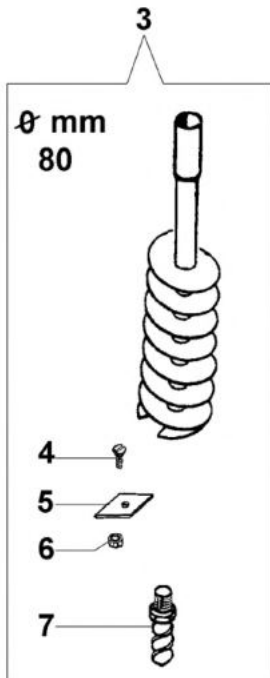

изображение Drills

Ref.Nu	Qty	Part number	Description	Validity from	Validity till	Notes	Bulletin
1	1	375100115	Extension + cotter pin				
2	1	YN5137500	Plug				
3	1	375100028A	Single flute bit Ø8x100 cm				
4	2	3802007R	Screw				
5	1	375100091AR	Blade 8 cm				
6	2	320000028R	Nut				
7	1	375100090A	Cap 8 cm				
8	1	375100029A	Single flute bit Ø10x100 cm				
9	1	375100092AR	Blade cm 10				
10	1	375100030A	Single flute bit Ø15x100 cm				
11	1	375100031A	Single flute bit Ø20x100 cm				
12	2	028000055R	Screw				
13	1	375100093AR	Blade cm 15				
14	2	006000091R	Nut				
15	1	375100088AR	Cap 10÷50 cm				
16	1	375100094AR	Blade cm 20				
17	1	375100110	Ice bit				
18	1	375100112	Ice bit head				
19	2	3914003R	Nut				
20	2	375100113	Ice blade				
21	2	3806022R	Screw