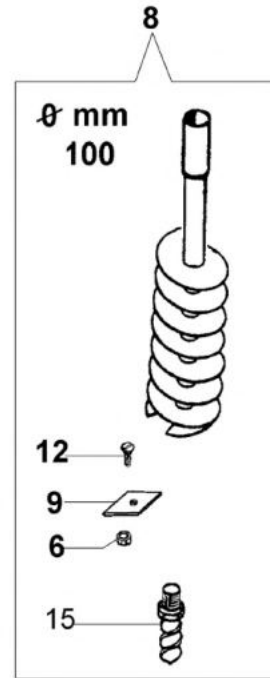

изображение Drills

Ref.Nu	Qty	Part number	Description	Validity from	Validity till	Notes	Bulletin
1	1	375100115	Extension + cotter pin				
2	1	YN5137500	Plug				
3	1	375100028A	Single flute bit Ø8x100 cm				
4	2	3802007R	Screw				
5	1	375100091AR	Blade 8 cm				
6	2	320000028R	Nut				
7	1	375100090A	Cap 8 cm				
8	1	375100029A	Single flute bit Ø10x100 cm				
9	1	375100092AR	Blade cm 10				
10	1	375100030A	Single flute bit Ø15x100 cm				
11	1	375100031A	Single flute bit Ø20x100 cm				
12	2	028000055R	Screw				
13	1	375100093AR	Blade cm 15				
14	2	006000091R	Nut				
15	1	375100088AR	Cap 10÷50 cm				
16	1	375100094AR	Blade cm 20				
17	1	375100110	Ice bit				
18	1	375100112	Ice bit head				
19	2	3914003R	Nut				
20	2	375100113	Ice blade				
21	2	3806022R	Screw