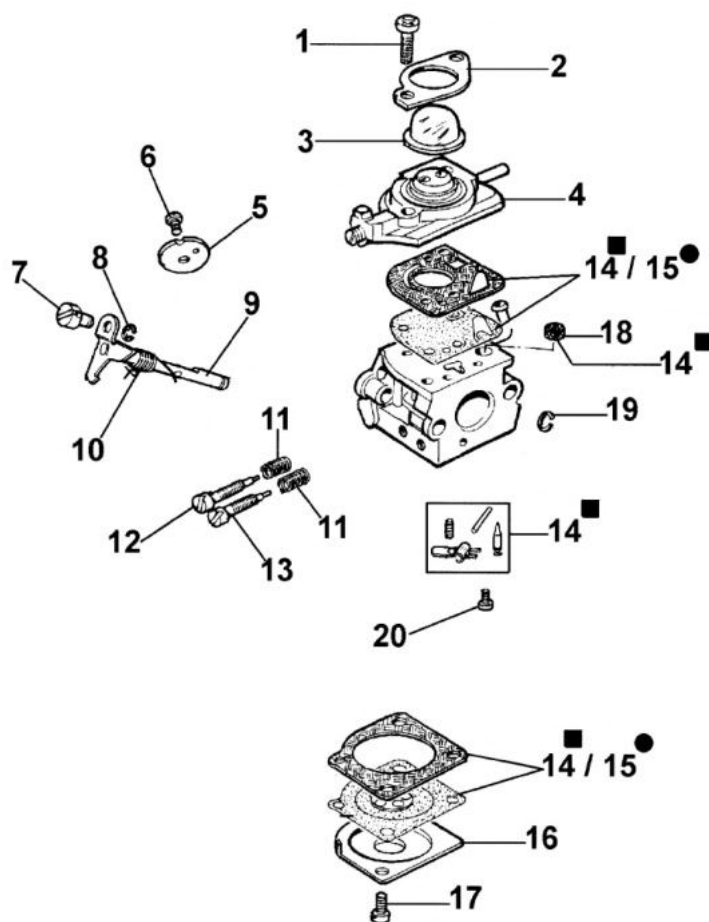

● 15 Kit membrane & guarnizioni
Diaphragm & gasket set

■ 14 Kit riparazione/ Repair kit

изображение Carburetor C1Q-E6

Ref.Nu	Qty	Part number	Description	Validity from	Validity till	Notes	Bulletin
1	2	2318521	Screw				
2	1	2318526	Cover				
3	1	2318525R	Pump				
4	1	2318524	Cover				
5	1	2318389	Shutter				
6	1	2318388	Screw				
7	1	2318412	Hooking spring				
8	1	2318520R	Carburetor C1Q-E3				
9	1	2318529	Shaft				
10	1	2318528	Spring				
11	2	2318532	Spring				
12	1	2318533	Screw L				
13	1	2318534	Screw H				
14	1	2318530	Repair kit				
15	1	2318511	Gasket set				
16	1	2318523	Cover				
17	4	2318522	Screw				
18	1	2318392	Filter				
19	1	2318535	Ring				
20	1	2318520R	Carburetor C1Q-E3