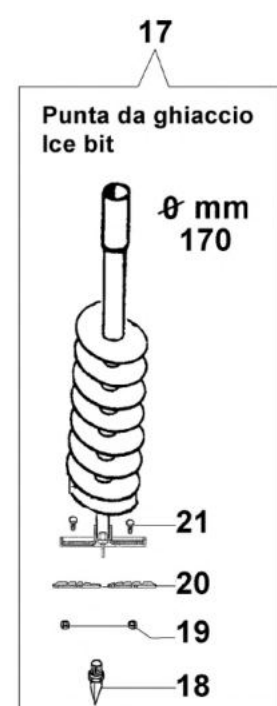

изображение Drills

Ref.Nu	Qty	Part number	Description	Validity from	Validity till	Notes	Bulletin
1	1	375100115	Extension + cotter pin				
2	1	YN5137500	Plug				
3	1	375100028A	Single flute bit Ø8x100 cm				
4	2	3802007R	Screw				
5	1	375100091AR	Blade 8 cm				
6	2	320000028R	Nut				
7	1	375100090A	Cap 8 cm				
8	1	375100029A	Single flute bit Ø10x100 cm				
9	1	375100092AR	Blade cm 10				
10	1	375100030A	Single flute bit Ø15x100 cm				
11	1	375100031A	Single flute bit Ø20x100 cm				
12	2	028000055R	Screw				
13	1	375100093AR	Blade cm 15				
14	2	006000091R	Nut				
15	1	375100088AR	Cap 10÷50 cm				
16	1	375100094AR	Blade cm 20				
17	1	375100110	Ice bit				
18	1	375100112	Ice bit head				
19	2	3914003R	Nut				
20	2	375100113	Ice blade				
21	2	3806022R	Screw