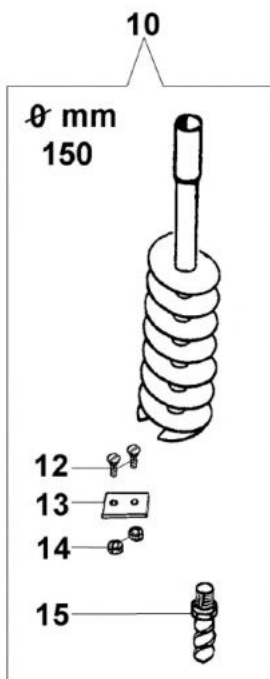

изображение Drills

Ref.Nu	Qty	Part number	Description	Validity from	Validity till	Notes	Bulletin
1	1	375100115	Extension + cotter pin				
2	1	YN5137500	Plug				
3	1	375100028A	Single flute bit Ø8x100 cm				
4	2	3802007R	Screw				
5	1	375100091AR	Blade 8 cm				
6	2	320000028R	Nut				
7	1	375100090A	Cap 8 cm				
8	1	375100029A	Single flute bit Ø10x100 cm				
9	1	375100092AR	Blade cm 10				
10	1	375100030A	Single flute bit Ø15x100 cm				
11	1	375100031A	Single flute bit Ø20x100 cm				
12	2	028000055R	Screw				
13	1	375100093AR	Blade cm 15				
14	2	006000091R	Nut				
15	1	375100088AR	Cap 10÷50 cm				
16	1	375100094AR	Blade cm 20				
17	1	375100110	Ice bit				
18	1	375100112	Ice bit head				
19	2	3914003R	Nut				
20	2	375100113	Ice blade				
21	2	3806022R	Screw