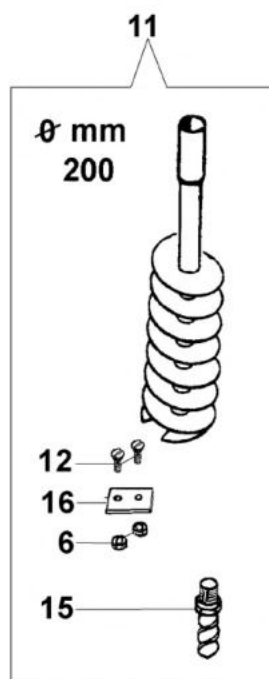

изображение Drills

Ref.Nu	Qty	Part number	Description	Validity from	Validity till	Notes	Bulletin
1	1	375100115	Extension + cotter pin				
2	1	YN5137500	Plug				
3	1	375100028A	Single flute bit Ø8x100 cm				
4	2	3802007R	Screw				
5	1	375100091AR	Blade 8 cm				
6	2	320000028R	Nut				
7	1	375100090A	Cap 8 cm				
8	1	375100029A	Single flute bit Ø10x100 cm				
9	1	375100092AR	Blade cm 10				
10	1	375100030A	Single flute bit Ø15x100 cm				
11	1	375100031A	Single flute bit Ø20x100 cm				
12	2	028000055R	Screw				
13	1	375100093AR	Blade cm 15				
14	2	006000091R	Nut				
15	1	375100088AR	Cap 10÷50 cm				
16	1	375100094AR	Blade cm 20				
17	1	375100110	Ice bit				
18	1	375100112	Ice bit head				
19	2	3914003R	Nut				
20	2	375100113	Ice blade				
21	2	3806022R	Screw