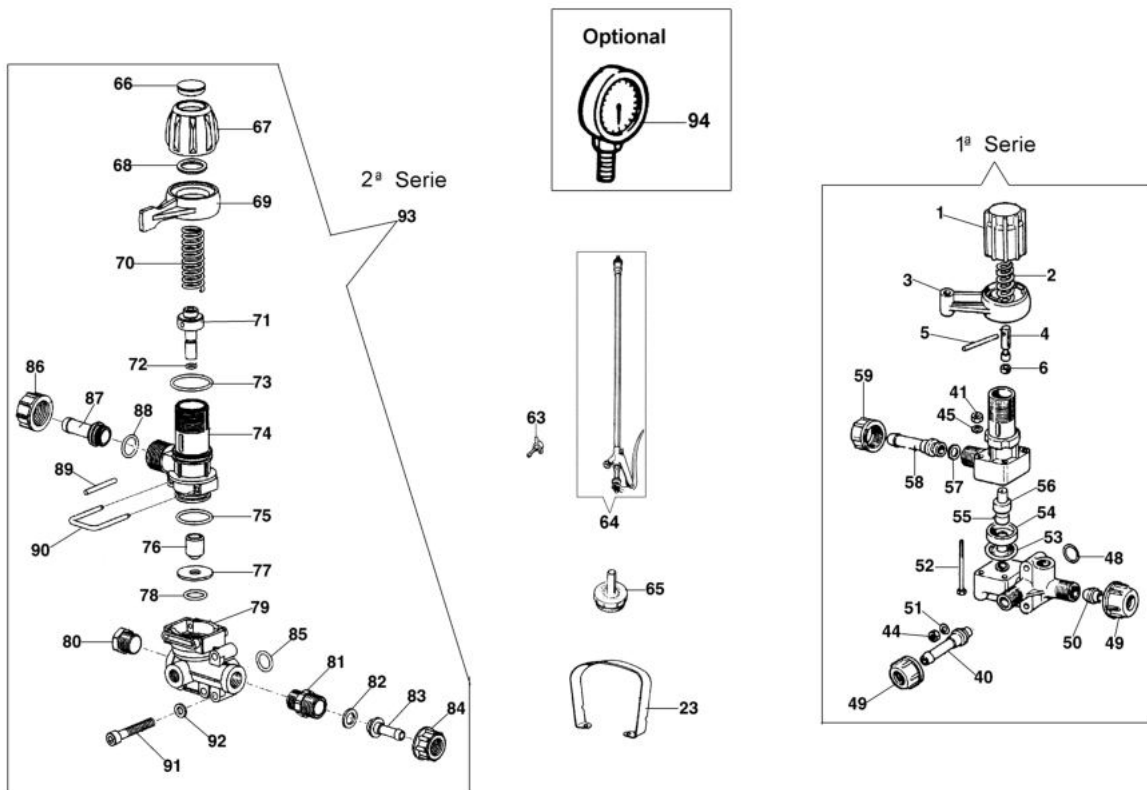

изображение Spraying pump

Ref.Nu	Qty	Part number	Description	Validity from	Validity till	Notes	Bulletin
1	1	354000035	Fitting				
2	1	354000034	Spring				
3	1	354000084	Lever				
4	1	354000036	Rod				
5	1	354000037	Plug				
6	1	354000038	Gasket				
7	1	CH32180015	Top cover				
8	1	354000032	Screw				
9	2	354000031	Disk				
10	2	354000030	Diaphragm				
11	2	354000029	Cylinder				
12	1	354000060	Ring				
13	1	354000058	Piston				
14	1	354000061	Connecting rod				
15	1	354000059	Plug				
16	1	354000009	Diaphragm				
17	1	354000008	Diaphragm				
18	12	320000028R	Nut				
19	1	375200004	Screw				
20	1	354000007	Accumulator				
21	1	354000039	Valve				
22	2	354000057	Gasket				
23	1	354000010	Handle				
24	2	354000042	Seal ring				
25	1	354000043	Washer				
26	1	354000044	Shaft				
27	1	354000046	Gears				
28	1	354000045	O-ring				
29	1	3035015R	Bearing				
30	1	354000002	Support				
31	4	3914003R	Nut				
32	4	354000048	Screw				
33	1	354000047A	U-bolt				
34	1	354000069	Valve				
35	1	3049011	O-ring				
36	1	354000070	Valve				
37	1	3049018R	O-ring				
38	1	354000054	Screw				
39	1	354000012	Top cover				
40	1	CH28030516	Fittings				
41	1	3914002	Nut				
42	1	354000041	Spacer				
43	4	380000025	Bushing				
44	4	034000013R	Nut