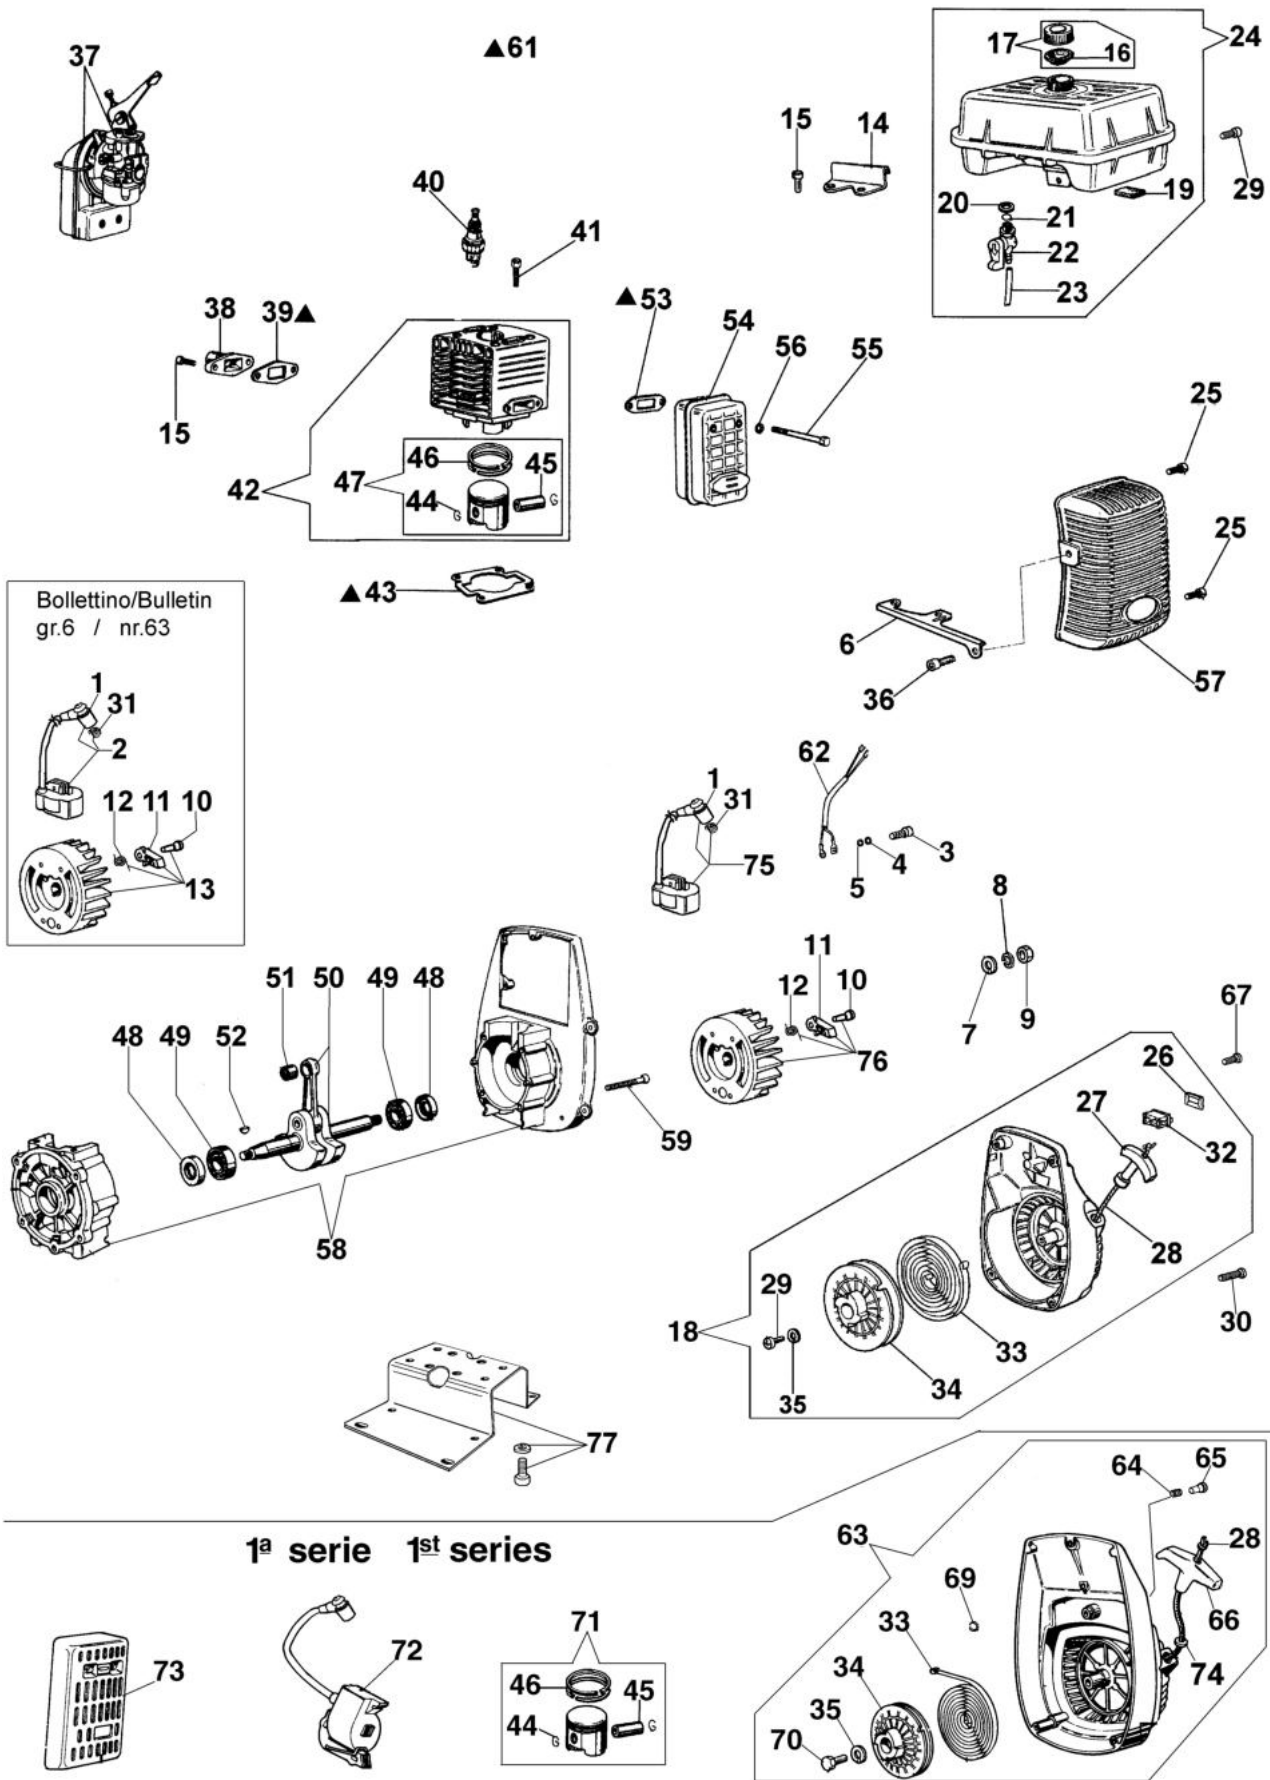

изображение Starter assy and engine (From 07/03/08)

Ref.Nu	Qty	Part number	Description	Validity from	Validity till	Notes	Bulletin
45	1	301000035R	Piston pin				
46	2	074000405R	Piston ring				
47	1	301000375B	Piston assy Ø40				
48	2	3050015AR	Seal ring				
49	2	3034012R	Bearing				
50	1	301000395AR	Crankshaft				BT6-070-03/08
51	1	3037005R	Bearing				
52	1	301000047R	Key				
53	1	300000035R	Gasket				
54	1	301000357AR	Muffler				
55	2	005400303R	Screw				
56	2	3819006R	Washer				
57	1	375200071AR	Muffler cover				
58	1	301000408	Crankcase assy				BT6-070-03/08
59	4	3801066	Screw				
61	1	301000113A	Gasket set				
62	1	301000349	Cable				
67	2	3960092AR	Screw				
68	1	354000115	Engine support				