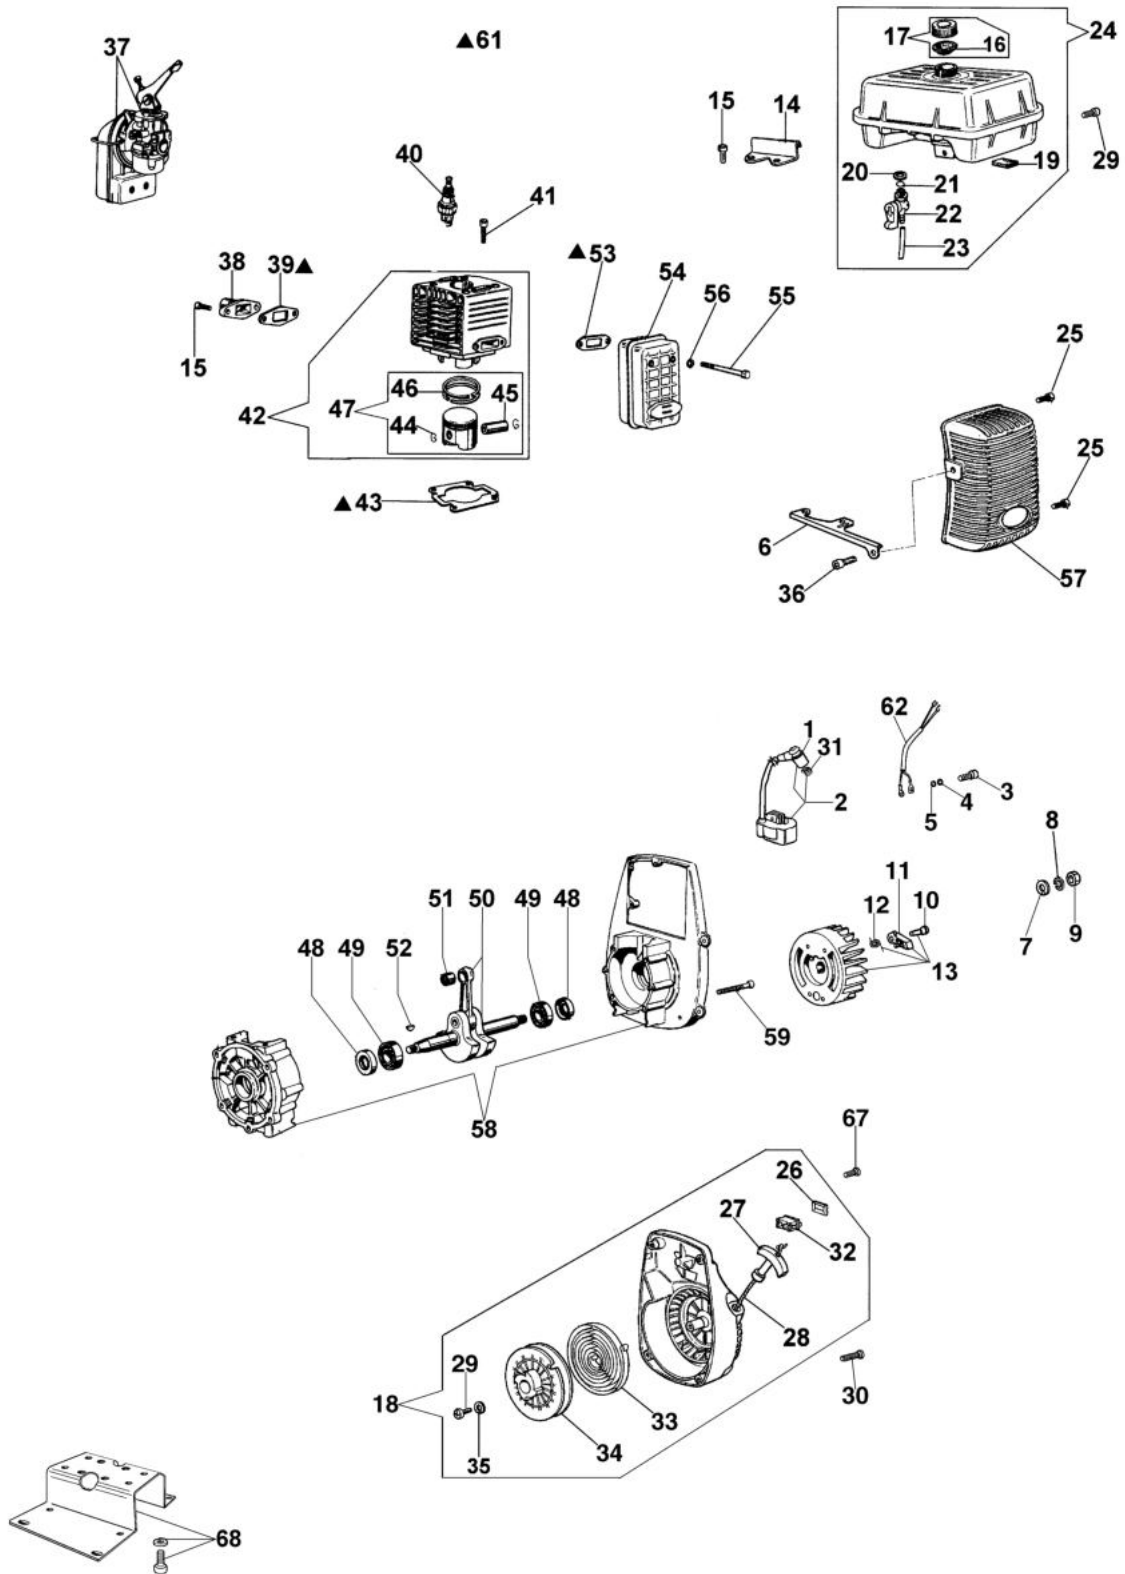

изображение Starter assy and engine (From 07/03/08)

Ref.Nu	Qty	Part number	Description	Validity from	Validity till	Notes	Bulletin
1	1	094600097AR	Spark plug cap				
2	1	301000379R	Ignition coil				
3	2	094000097	Screw				
4	2	3819005R	Washer				
5	2	3916004R	Washer				
6	1	301000342AR	Support				
7	1	3818011AR	Washer				
8	1	3819013R	Grower				
9	1	320000028R	Nut				
10	2	004000436R	Pin				
11	2	300000038R	Pawl				
12	2	300000040R	Spring				
13	1	301000384R	Flywheel				
14	1	301000003R	Support				
15	4	3801009R	Screw				
16	1	300000025	Gasket				
17	1	300000022R	Tank cap				
18	1	301000348AR	Starter assy				
19	1	301000049	Felt				
20	1	3055098R	Ring				
21	1	3049006R	O-ring				
22	1	3055049R	Tap				
23	1	300000026AR	Tube				
24	1	301000346R	Fuel tank				
25	2	3960073R	Screw				
26	1	2317013R	Guard				
27	1	093500397R	Starter handle				
28	1	4098073R	Starter rope				
29	1	094600041AR	Screw				
30	2	3960081AR	Screw				
31	1	094600169AR	Spring				
32	1	2317021R	Switch				
33	1	004000132R	Spring				
34	1	300000016R	Pulley				
35	1	3918006R	Washer				
36	1	3801008R	Screw				
37	1	302000007DR	Carburetor H190-1				
38	1	301000025BR	Manifold				
39	1	301000026	Gasket				
40	1	3055101R	Spark plug				
41	4	3801013R	Screw				
42	1	301000365B	Complete cylinder Ø40				
43	1	375200078R	Gasket				
44	2	004900061R	Ring