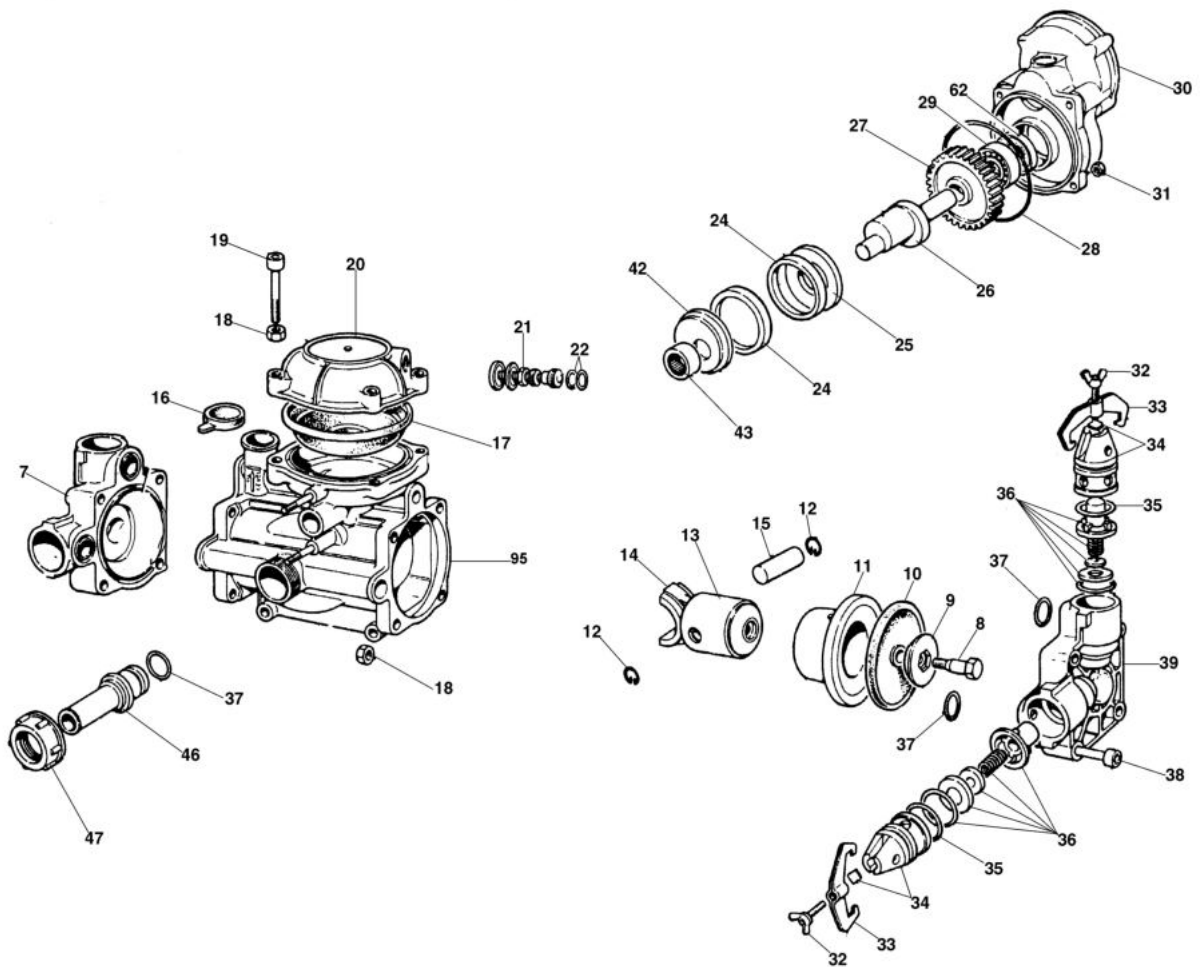

изображение Spraying pump

Ref.Nu	Qty	Part number	Description	Validity from	Validity till	Notes	Bulletin
1	1	354000035	Fitting				
2	1	354000034	Spring				
3	1	354000084	Lever				
4	1	354000036	Rod				
5	1	354000037	Plug				
6	1	354000038	Gasket				
7	1	CH32180015	Top cover				
8	1	354000032	Screw				
9	2	354000031	Disk				
10	2	354000030	Diaphragm				
11	2	354000029	Cylinder				
12	1	354000060	Ring				
13	1	354000058	Piston				
14	1	354000061	Connecting rod				
15	1	354000059	Plug				
16	1	354000009	Diaphragm				
17	1	354000008	Diaphragm				
18	12	320000028R	Nut				
19	1	375200004	Screw				
20	1	354000007	Accumulator				
21	1	354000039	Valve				
22	2	354000057	Gasket				
23	1	354000010	Handle				
24	2	354000042	Seal ring				
25	1	354000043	Washer				
26	1	354000044	Shaft				
27	1	354000046	Gears				
28	1	354000045	O-ring				
29	1	3035015R	Bearing				
30	1	354000002	Support				
31	4	3914003R	Nut				
32	4	354000048	Screw				
33	1	354000047A	U-bolt				
34	1	354000069	Valve				
35	1	3049011	O-ring				
36	1	354000070	Valve				
37	1	3049018R	O-ring				
38	1	354000054	Screw				
39	1	354000012	Top cover				
40	1	CH28030516	Fittings				
41	1	3914002	Nut				
42	1	354000041	Spacer				
43	4	380000025	Bushing				
44	4	034000013R	Nut