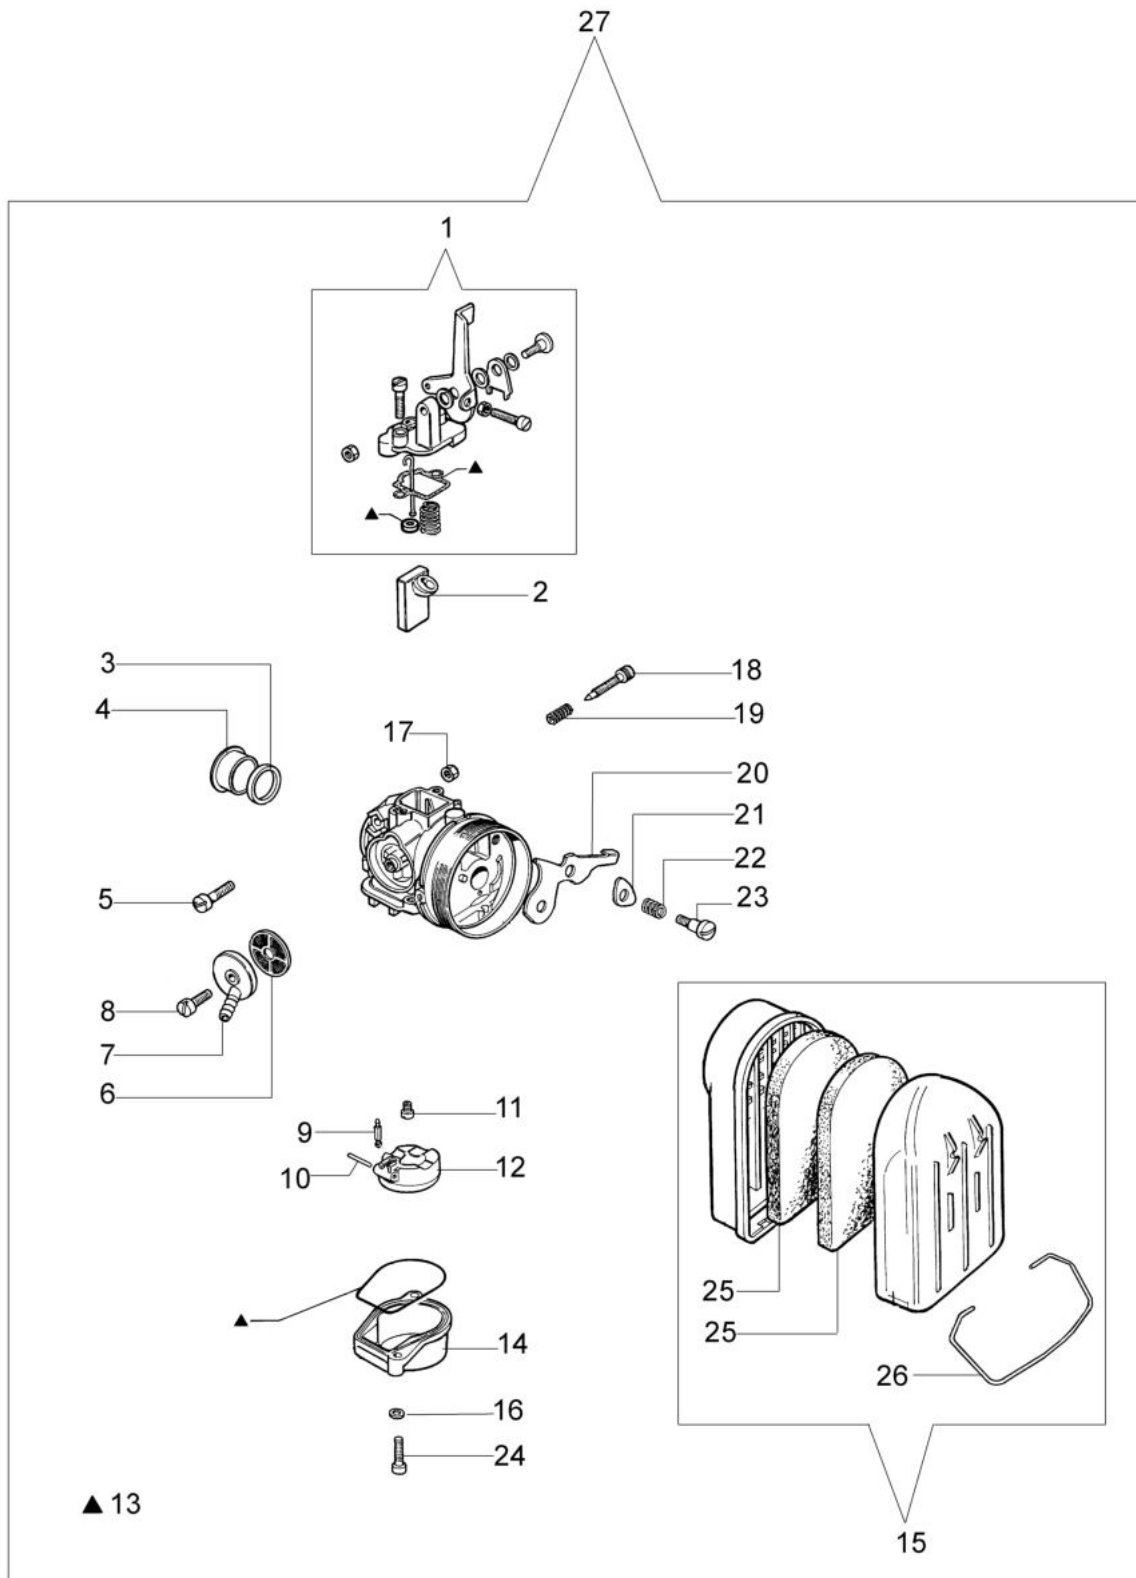

изображение Carburetor SHA14-12L

Ref.Nu	Qty	Part number	Description	Validity from	Validity till	Notes	Bulletin
1	1	300000074	Lever group				
2	1	302000157	Valve				
3	1	300000267	Gasket				
4	1	300000266	Bushing				
5	1	3801026R	Screw				
6	1	300000217	Fuel filter				
7	1	300000216R	Fittings				
8	1	300000215	Screw				
9	1	300000222R	Needle				
10	1	300000225	Pin				
11	1	302000156	Jet 58				
12	1	300000198	Float				
13	1	300000073	Gasket set				
14	1	300000079	Tank				
15	1	365200077	Air filter kit				
16	2	006000315R	Washer				
17	1	034000013R	Nut				
18	1	300000221	Screw				
19	1	300000220	Spring				
20	1	300000195	Valve				
21	1	300000226	Clamp				
22	1	300000227	Spring				
23	1	300000228	Pin				
24	2	3908005	Screw				
25	2	365200072R	Filter				
26	1	365200074R	Spring				
27	1	302000007DR	Carburetor H190-1