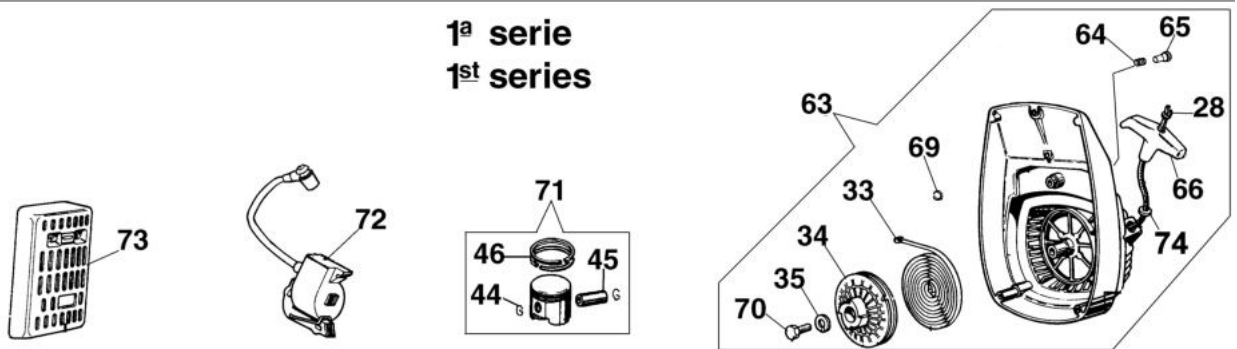

SA 30 TL Water pump

Документы

Starter assy and engine

Pump assembly and carburetor

**1^a serie
1st series**

изображение Starter assy and engine

Ref.Nu	Qty	Part number	Description	Validity from	Validity till	Notes	Bulletin
1	1	094600097AR	Spark plug cap				BT6-063-05/07
2	1	301000379R	Ignition coil				BT6-063-05/07
3	2	094000097	Screw				
4	2	3819005R	Washer				
5	2	3916004R	Washer				
6	1	301000342AR	Support				
7	1	3818011AR	Washer				
8	1	3819013R	Grower				
9	1	320000028R	Nut				
10	2	004000436R	Pin				BT6-063-05/07
11	2	300000038R	Pawl				BT6-063-05/07
12	2	300000040R	Spring				BT6-063-05/07
13	1	301000384R	Flywheel				BT6-063-05/07
14	1	301000003R	Support				
15	4	3801009R	Screw				
16	1	300000025	Gasket				
17	1	300000022R	Tank cap				
18	1	301000348AR	Starter assy				
19	1	301000049	Felt				
20	1	3055098R	Ring				
21	1	3049006R	O-ring				
22	1	3055049R	Tap				
23	1	300000026AR	Tube				
24	1	301000346R	Fuel tank				
25	2	3960073R	Screw				
26	1	2317013R	Guard				
27	1	093500397R	Starter handle				
28	1	4098073R	Starter rope				
29	1	094600041AR	Screw				
30	2	3960081AR	Screw				
31	1	094600169AR	Spring				BT6-063-05/07
32	1	2317021R	Switch				
33	1	004000132R	Spring				
34	1	300000016R	Pulley				
35	1	3918006R	Washer				
36	1	3801008R	Screw				
37	1	302000007DR	Carburetor H190-1				
38	1	301000025BR	Manifold				
39	1	301000026	Gasket				
40	1	005000019R	Spark plug				
41	4	3801013R	Screw				
42	1	301000365B	Complete cylinder Ø40				
43	1	375200078R	Gasket				
44	2	004900061R	Ring				