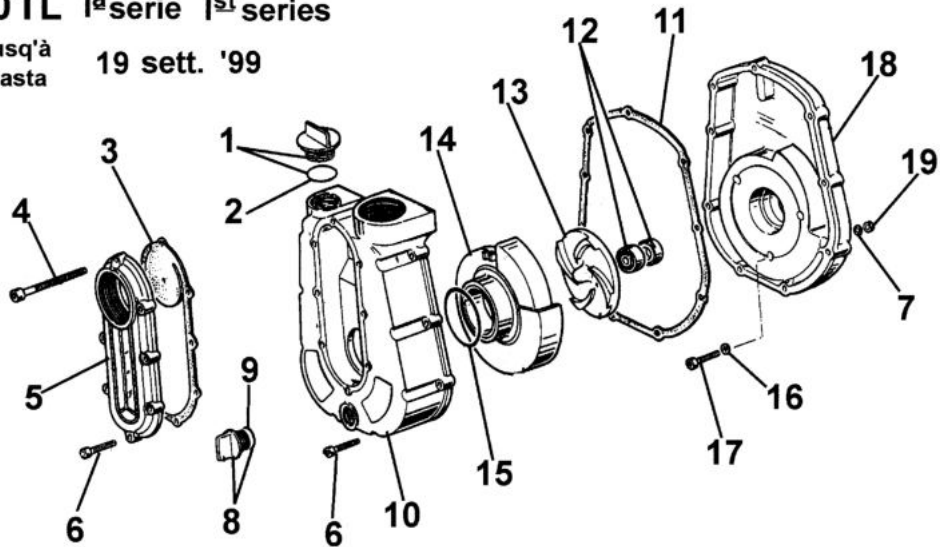

mod. SA30TL 1^aserie 1stseries

fino al
till

jusq'à
hasta

19 sett. '99