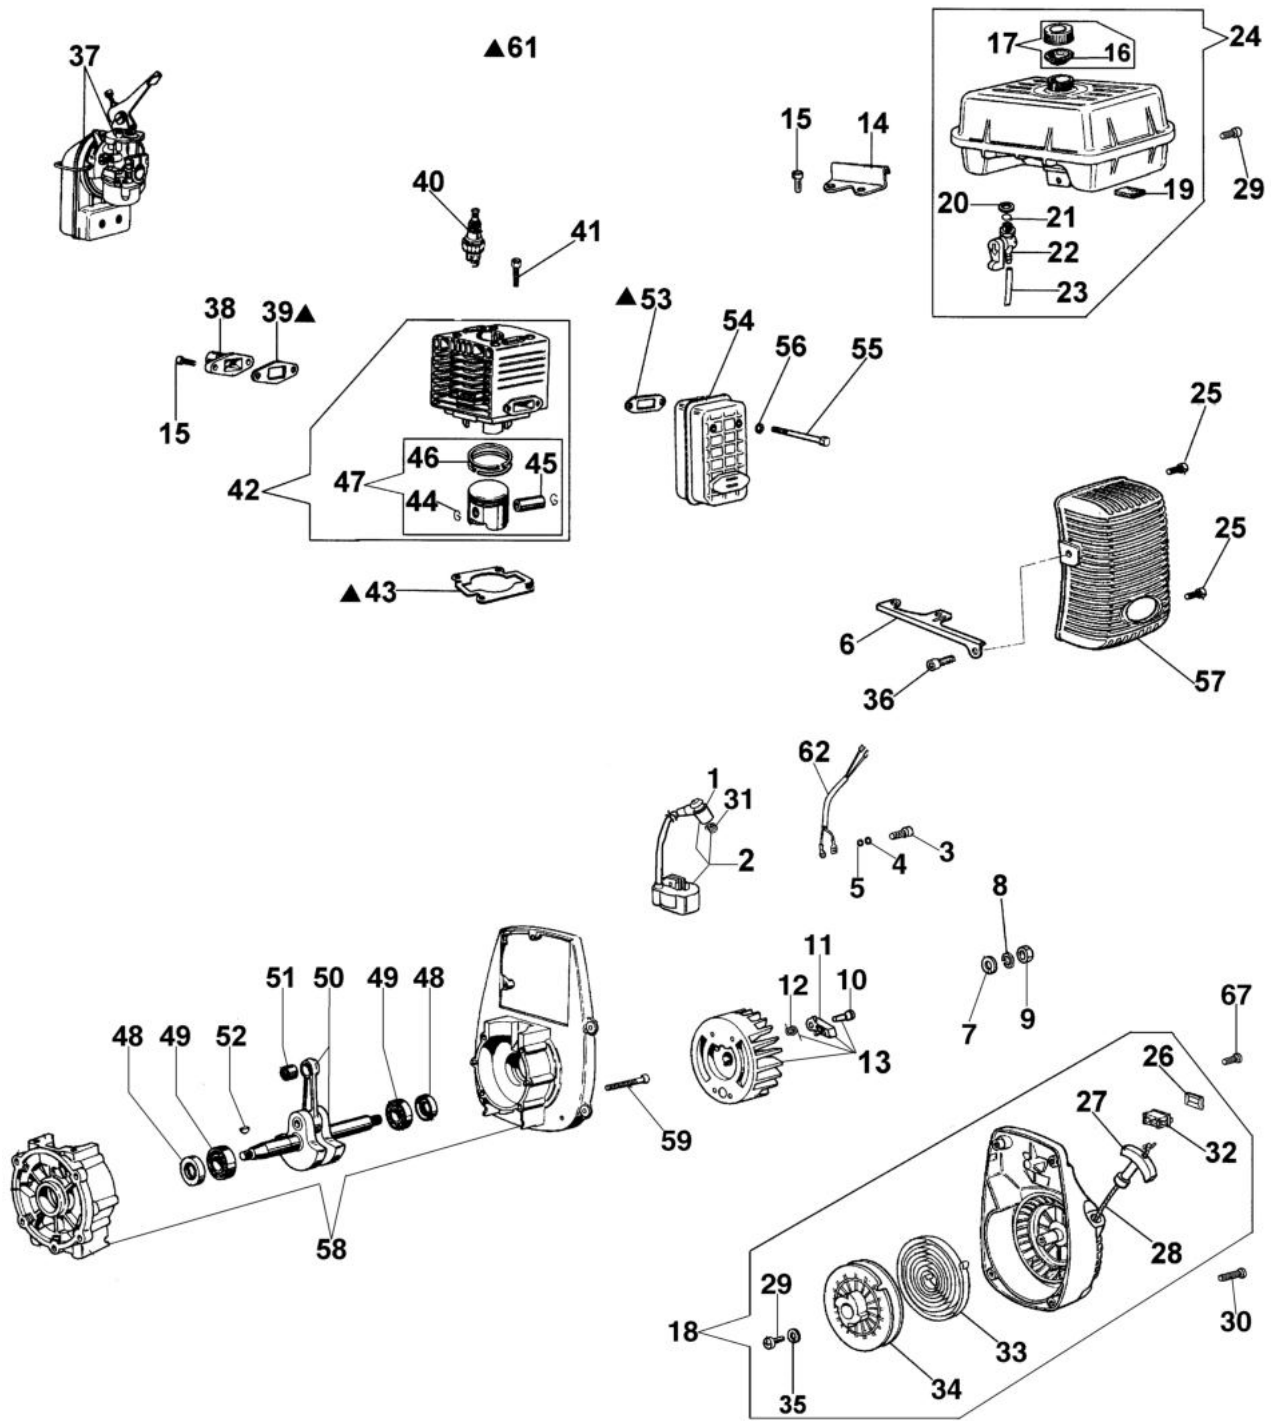

SA 30 TL Water pump

Документы

Starter assy and engine

Pump assembly and carburetor

**1^a serie
1st series**

изображение Starter assy and engine

Ref.Nu	Qty	Part number	Description	Validity from	Validity till	Notes	Bulletin
1	1	094600097AR	Spark plug cap				BT6-063-05/07
2	1	301000379R	Ignition coil				BT6-063-05/07
3	2	094000097	Screw				
4	2	3819005R	Washer				
5	2	3916004R	Washer				
6	1	301000342AR	Support				
7	1	3818011AR	Washer				
8	1	3819013R	Grower				
9	1	320000028R	Nut				
10	2	004000436R	Pin				BT6-063-05/07
11	2	300000038R	Pawl				BT6-063-05/07
12	2	300000040R	Spring				BT6-063-05/07
13	1	301000384R	Flywheel				BT6-063-05/07
14	1	301000003R	Support				
15	4	3801009R	Screw				
16	1	300000025	Gasket				
17	1	300000022R	Tank cap				
18	1	301000348AR	Starter assy				
19	1	301000049	Felt				
20	1	3055098R	Ring				
21	1	3049006R	O-ring				
22	1	3055049R	Tap				
23	1	300000026AR	Tube				
24	1	301000346R	Fuel tank				
25	2	3960073R	Screw				
26	1	2317013R	Guard				
27	1	093500397R	Starter handle				
28	1	4098073R	Starter rope				
29	1	094600041AR	Screw				
30	2	3960081AR	Screw				
31	1	094600169AR	Spring				BT6-063-05/07
32	1	2317021R	Switch				
33	1	004000132R	Spring				
34	1	300000016R	Pulley				
35	1	3918006R	Washer				
36	1	3801008R	Screw				
37	1	302000007DR	Carburetor H190-1				
38	1	301000025BR	Manifold				
39	1	301000026	Gasket				
40	1	005000019R	Spark plug				
41	4	3801013R	Screw				
42	1	301000365B	Complete cylinder Ø40				
43	1	375200078R	Gasket				
44	2	004900061R	Ring				