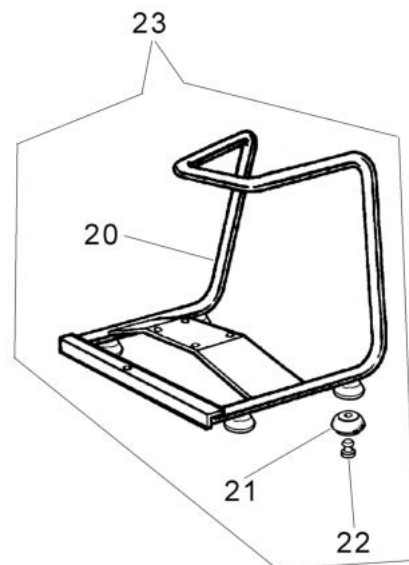

37
optional

standard

26

25

изображение Pump assembly and carburetor

Ref.Nu	Qty	Part number	Description	Validity from	Validity till	Notes	Bulletin
1	1	32000001R	Complete cap				
2	1	3049019	O-ring				
3	1	321000056A	Pump assy				
4	1	321000002	Screw				
5	1	321000056A	Pump assy				
6	15	3801015R	Screw				
7	4	3916005R	Washer				
8	1	310000010	Cap				
9	1	3049018R	O-ring				
10	1	321000056A	Pump assy				
11	1	321000009	Gasket				
12	1	321000004	Mechanical seal				
13	1	321000007R	Impeller				
14	1	321000006AR	Volute				
15	1	321000003R	O-ring				
16	3	341000004	Washer				
17	3	3801016R	Screw				
18	1	321000045	Cover				
19	3	3912005R	Nut				
20	1	-	Not available for this product				
21	2	005200228R	Support				
22	2	4221012R	Pin				
23	1	341000127	Frame assembly				
25	1	341000016A	Fittings kit				
26	1	341000017	Filter				
27	1	321000052	Valve				
28	1	321000056A	Pump assy				
29	1	321000056A	Pump assy				
30	1	321000053	Cap				
31	1	094500054R	Gasket				
32	1	321000049A	Cover				
33	1	3049027	O-ring				
34	1	3049028	O-ring				
35	4	3960077	Screw				
36	7	3801024R	Screw				
37	1	341000102	Fittings kit				
38	1	300000074	Lever group				
39	1	302000157	Valve				
40	1	300000266	Bushing				
41	1	300000267	Gasket				
42	1	3801026R	Screw				
43	1	300000217	Fuel filter				
44	1	300000216R	Fittings				
45	1	300000215	Screw				