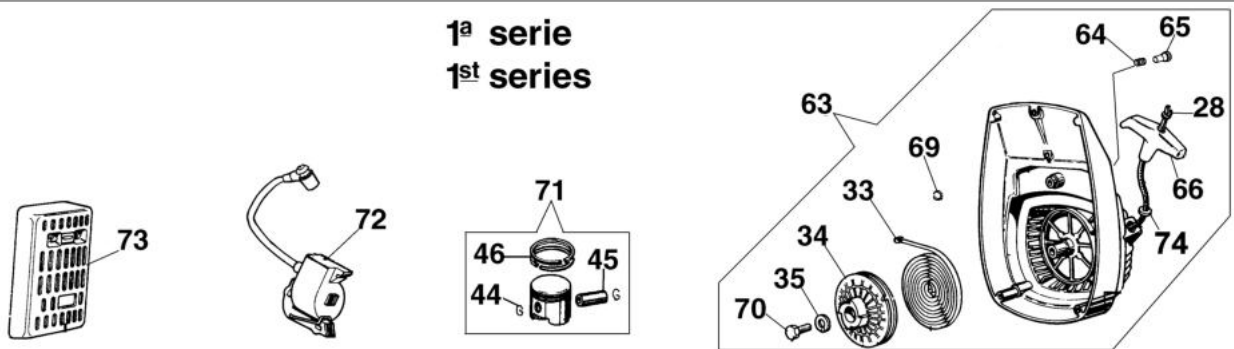

**1ª serie
1st series**