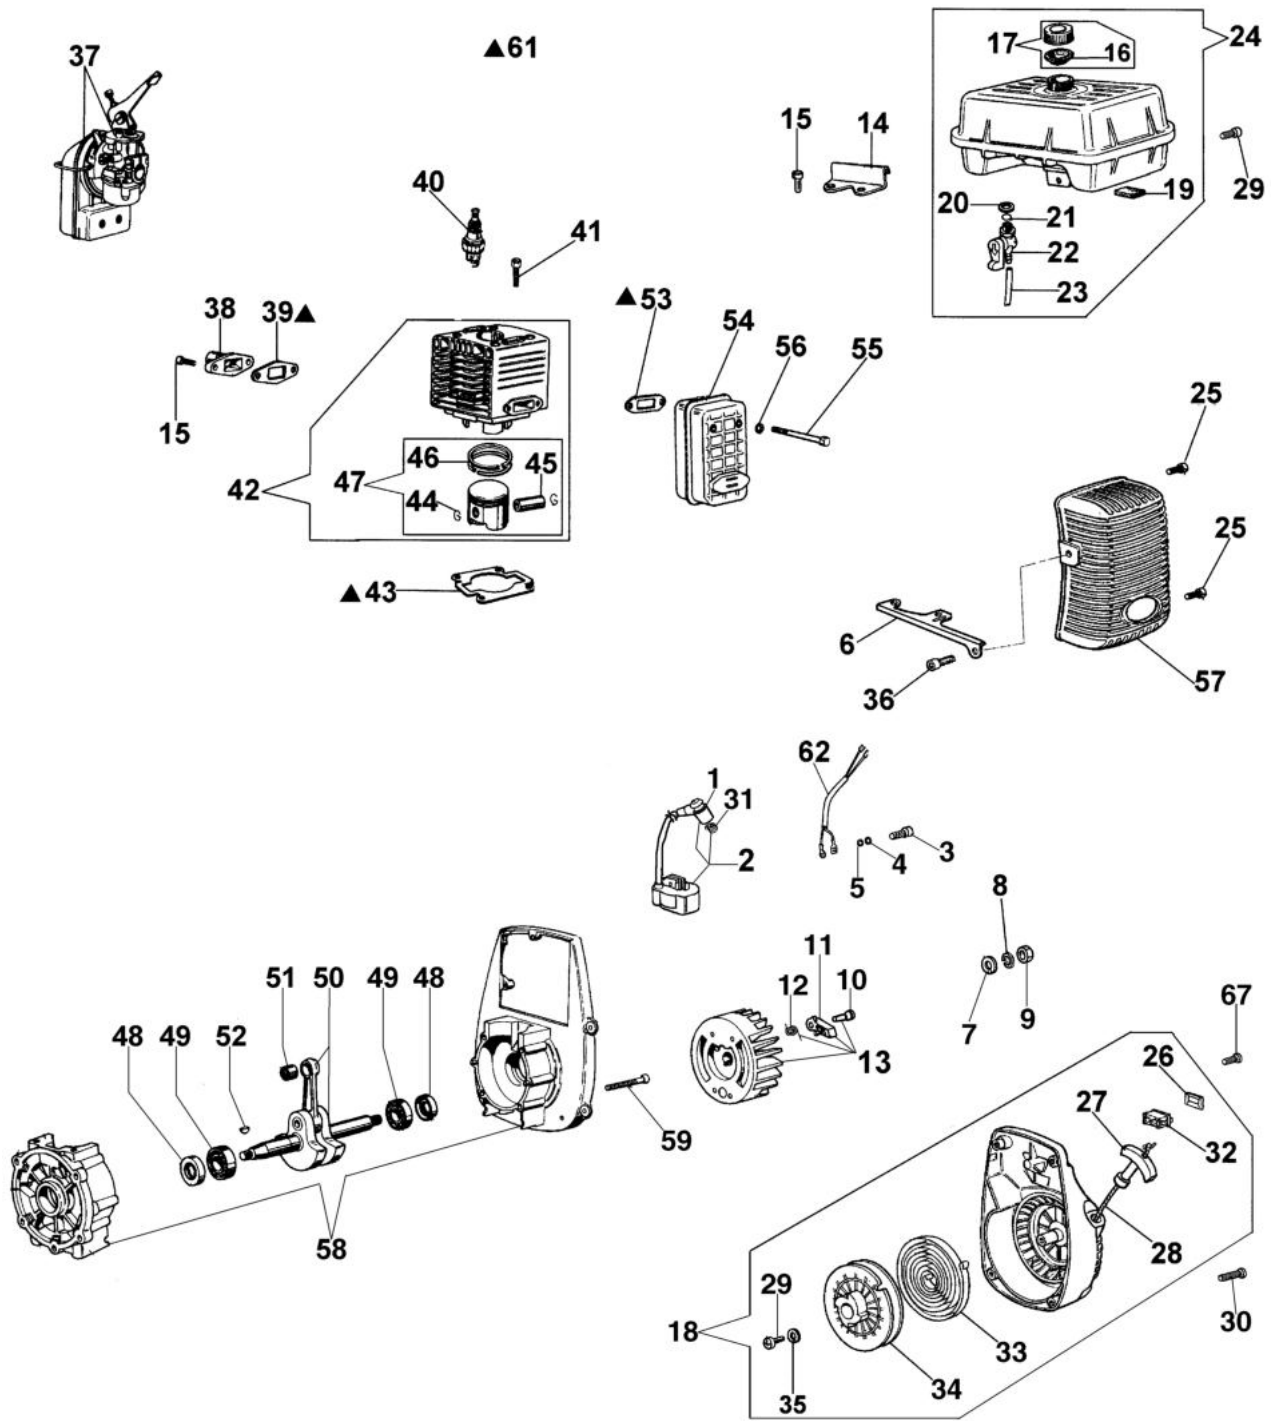

изображение Starter assy and engine (Until 21/02/08)

Ref.Nu	Qty	Part number	Description	Validity from	Validity till	Notes	Bulletin
1	1	094600097AR	Spark plug cap				BT6-063-05/07
2	1	301000379R	Ignition coil				BT6-063-05/07
3	2	094000097	Screw				
4	2	3819005R	Washer				
5	2	3916004R	Washer				
6	1	301000342AR	Support				
7	1	3818011AR	Washer				
8	1	3819013R	Grower				
9	1	320000028R	Nut				
10	2	004000436R	Pin				BT6-063-05/07
11	2	300000038R	Pawl				BT6-063-05/07
12	2	300000040R	Spring				BT6-063-05/07
13	1	301000384R	Flywheel				BT6-063-05/07
14	1	301000003R	Support				
15	4	3801010R	Screw				
16	1	300000025	Gasket				
17	1	300000022R	Tank cap				
18	1	301000348AR	Starter assy				
19	1	301000049	Felt				
20	1	3055098R	Ring				
21	1	3049006R	O-ring				
22	1	3055049R	Tap				
23	1	300000026AR	Tube				
24	1	301000346R	Fuel tank				
25	2	3960073R	Screw				
26	1	2317013R	Guard				
27	1	093500397R	Starter handle				
28	1	4098073R	Starter rope				
29	1	094600041AR	Screw				
30	2	3960081AR	Screw				
31	1	094600169AR	Spring				BT6-063-05/07
32	1	2317021R	Switch				
33	1	004000132R	Spring				
34	1	300000016R	Pulley				
35	1	3918006R	Washer				
36	1	3801008R	Screw				
37	1	302000007DR	Carburetor H190-1				
38	1	301000025BR	Manifold				
39	1	301000026	Gasket				
40	1	3055101R	Spark plug				
41	4	3801013R	Screw				
42	1	301000365B	Complete cylinder Ø40				
43	1	375200078R	Gasket				
44	2	004900061R	Ring