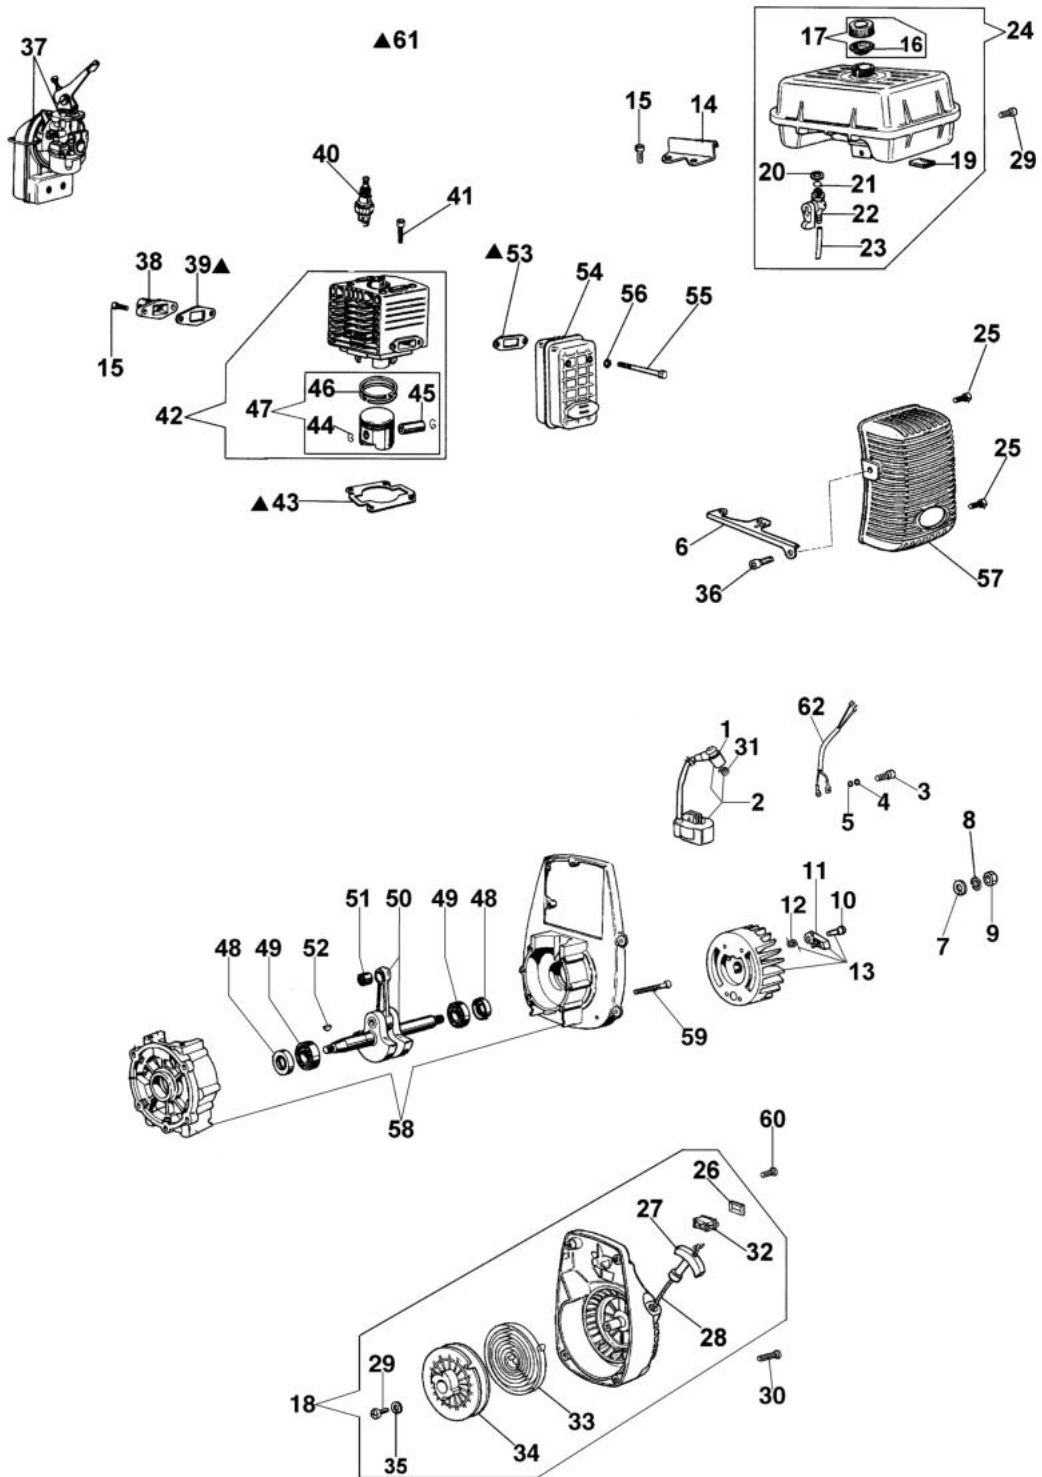

SA 30 TLA Water pump

Документы

Starter assy and engine (From 22/02/08)

Starter assy and engine (Until 21/02/08)

Pump assembly

Carburetor

изображение Starter assy and engine (From 22/02/08)

Ref.Nu	Qty	Part number	Description	Validity from	Validity till	Notes	Bulletin
1	1	094600097AR	Spark plug cap				
2	1	301000379R	Ignition coil				
3	2	094000097	Screw				
4	2	3819005R	Washer				
5	2	3916004R	Washer				
6	1	301000342AR	Support				
7	1	3818011AR	Washer				
8	1	3819013R	Grower				
9	1	320000028R	Nut				
10	2	004000436R	Pin				
11	2	300000038R	Pawl				
12	2	300000040R	Spring				
13	1	301000384R	Flywheel				
14	1	301000003R	Support				
15	4	3801010R	Screw				
16	1	300000025	Gasket				
17	1	300000022R	Tank cap				
18	1	301000348AR	Starter assy				
19	1	301000049	Felt				
20	1	3055098R	Ring				
21	1	3049006R	O-ring				
22	1	3055049R	Tap				
23	1	300000026AR	Tube				
24	1	301000346R	Fuel tank				
25	2	3960073R	Screw				
26	1	2317013R	Guard				
27	1	093500397R	Starter handle				
28	1	4098073R	Starter rope				
29	1	094600041AR	Screw				
30	2	3960081AR	Screw				
31	1	094600169AR	Spring				
32	1	2317021R	Switch				
33	1	004000132R	Spring				
34	1	300000016R	Pulley				
35	1	3918006R	Washer				
36	1	3801008R	Screw				
37	1	302000007DR	Carburetor H190-1				
38	1	301000025BR	Manifold				
39	1	301000026	Gasket				
40	1	3055101R	Spark plug				
41	4	3801013R	Screw				
42	1	301000365B	Complete cylinder Ø40				
43	1	375200078R	Gasket				
44	2	004900061R	Ring				