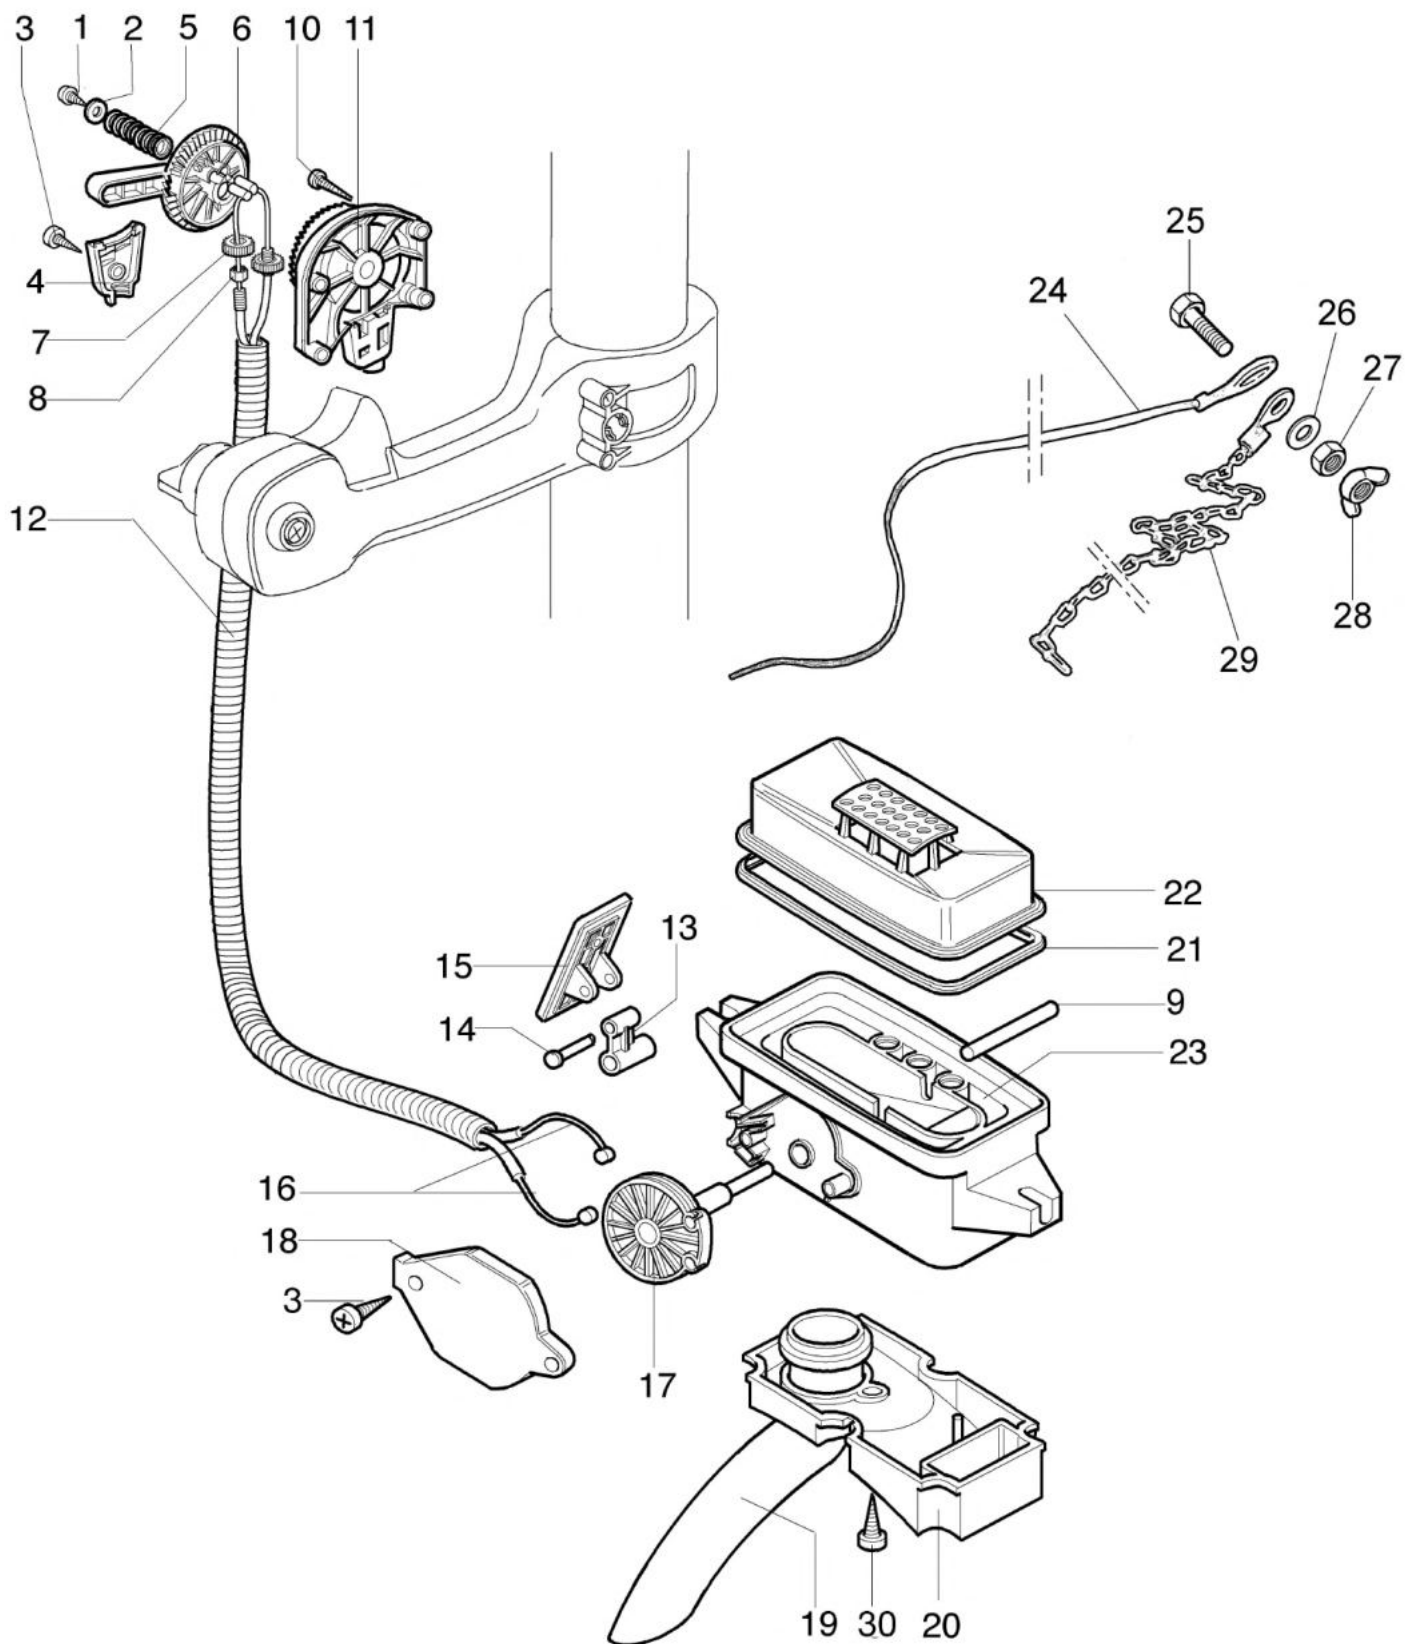

изображение Dusting kit (Optional)

Ref.Nu	Qty	Part number	Description	Validity from	Validity till	Notes	Bulletin
1	1	3960091AR	Screw				
2	1	3918005R	Washer				
3	3	3960087AR	Screw				
4	1	56020026	Cover				
5	1	56020029	Spring				
6	1	56020028	Lever				
7	2	56020025	Gears				
8	2	3911008R	Nut				
9	2	56020022	Pin				
10	4	3960063	Screw				
11	2	56020027	Support				
12	1	56020037	Sheath				
13	1	56020014	Support				
14	1	56020013	Pin				
15	1	56020011	Gate valve				
16	2	56020024	Cable				
17	2	56020015R	Shaft				
18	2	56020023	Guard				
19	2	56020018	Tube				
20	2	56020111	Support				
21	1	56020113B	Gasket				
22	1	56020010C	Starter case				
23	4	56020107	Case				
24	1	56020050	Antistatic cable				
25	1	3806021AR	Screw				
26	1	3918010R	Washer				
27	1	3912005R	Nut				
28	1	3915005	Nut				
29	1	56020051	Chain				
30	3	3960061AR	Screw