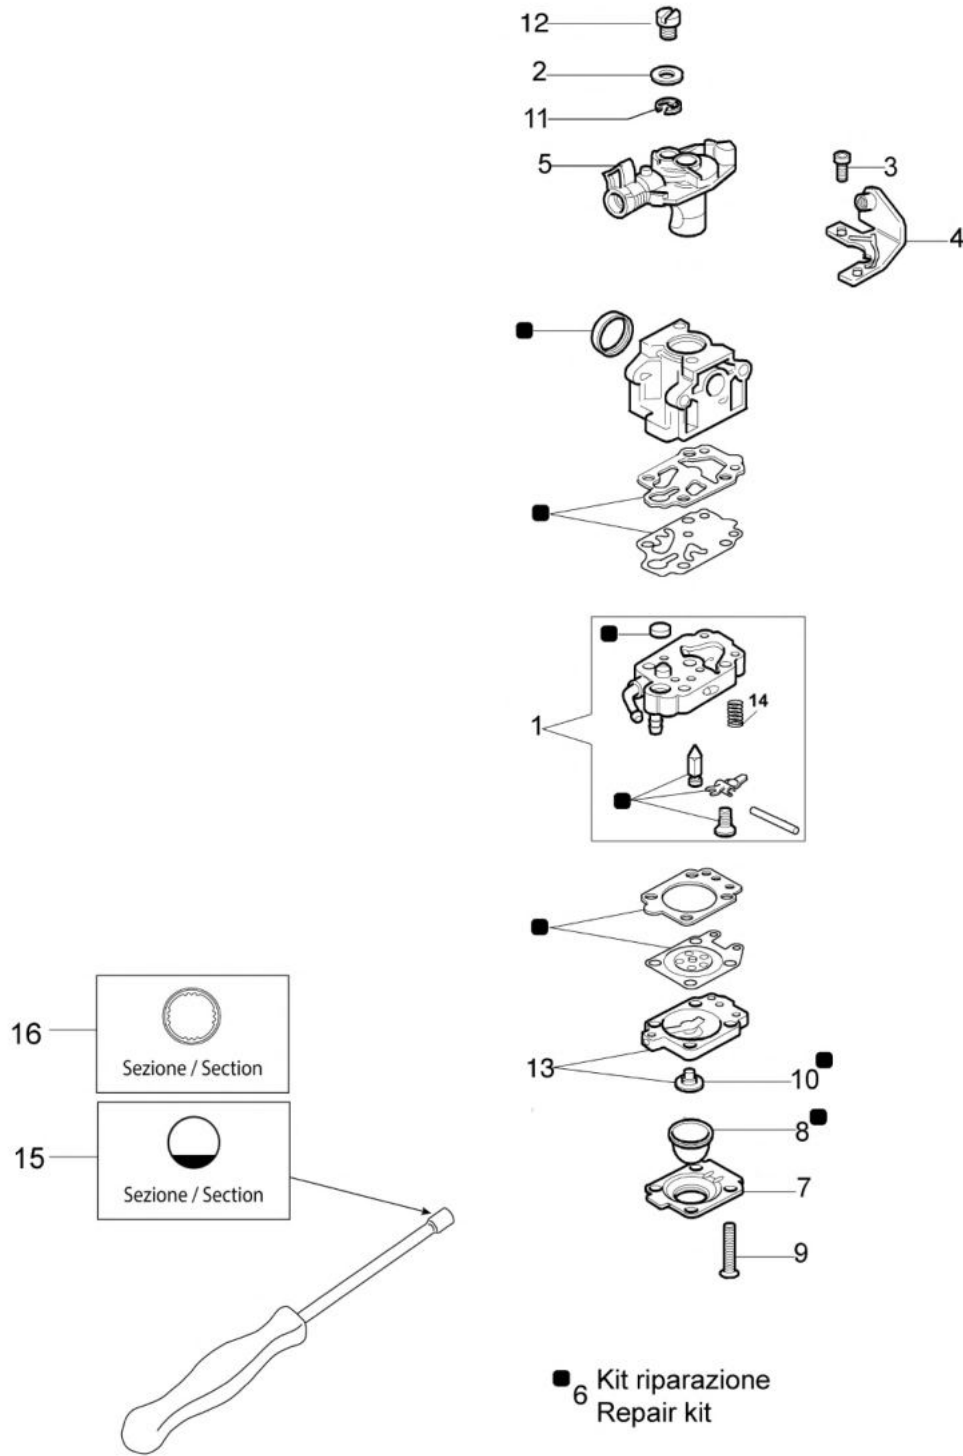

изображение Carburetor WYK-176A

Ref.Nu	Qty	Part number	Description	Validity from	Validity till	Notes	Bulletin
1	1	2318491	Pump body assy				
2	1	2318703	Washer				
3	2	2318580	Screw				
4	1	2318813	Support				
5	1	2318493	Valve				
6	1	2318674	Repair kit				
7	1	2318571	Cover				
8	1	2318572	Primer pump				
9	4	2318585	Screw				
10	1	2318592	Valve				
11	1	2318189	Ring				
12	1	2318577	Adjuster nut				
13	1	2318969	Primer body				
14	1	2318568	Spring				
15	1	3052036R	Special screwdriver "D-style" type				
16	1	2304001R	Special screwdriver KNURL-STYLE				EI02-02_22