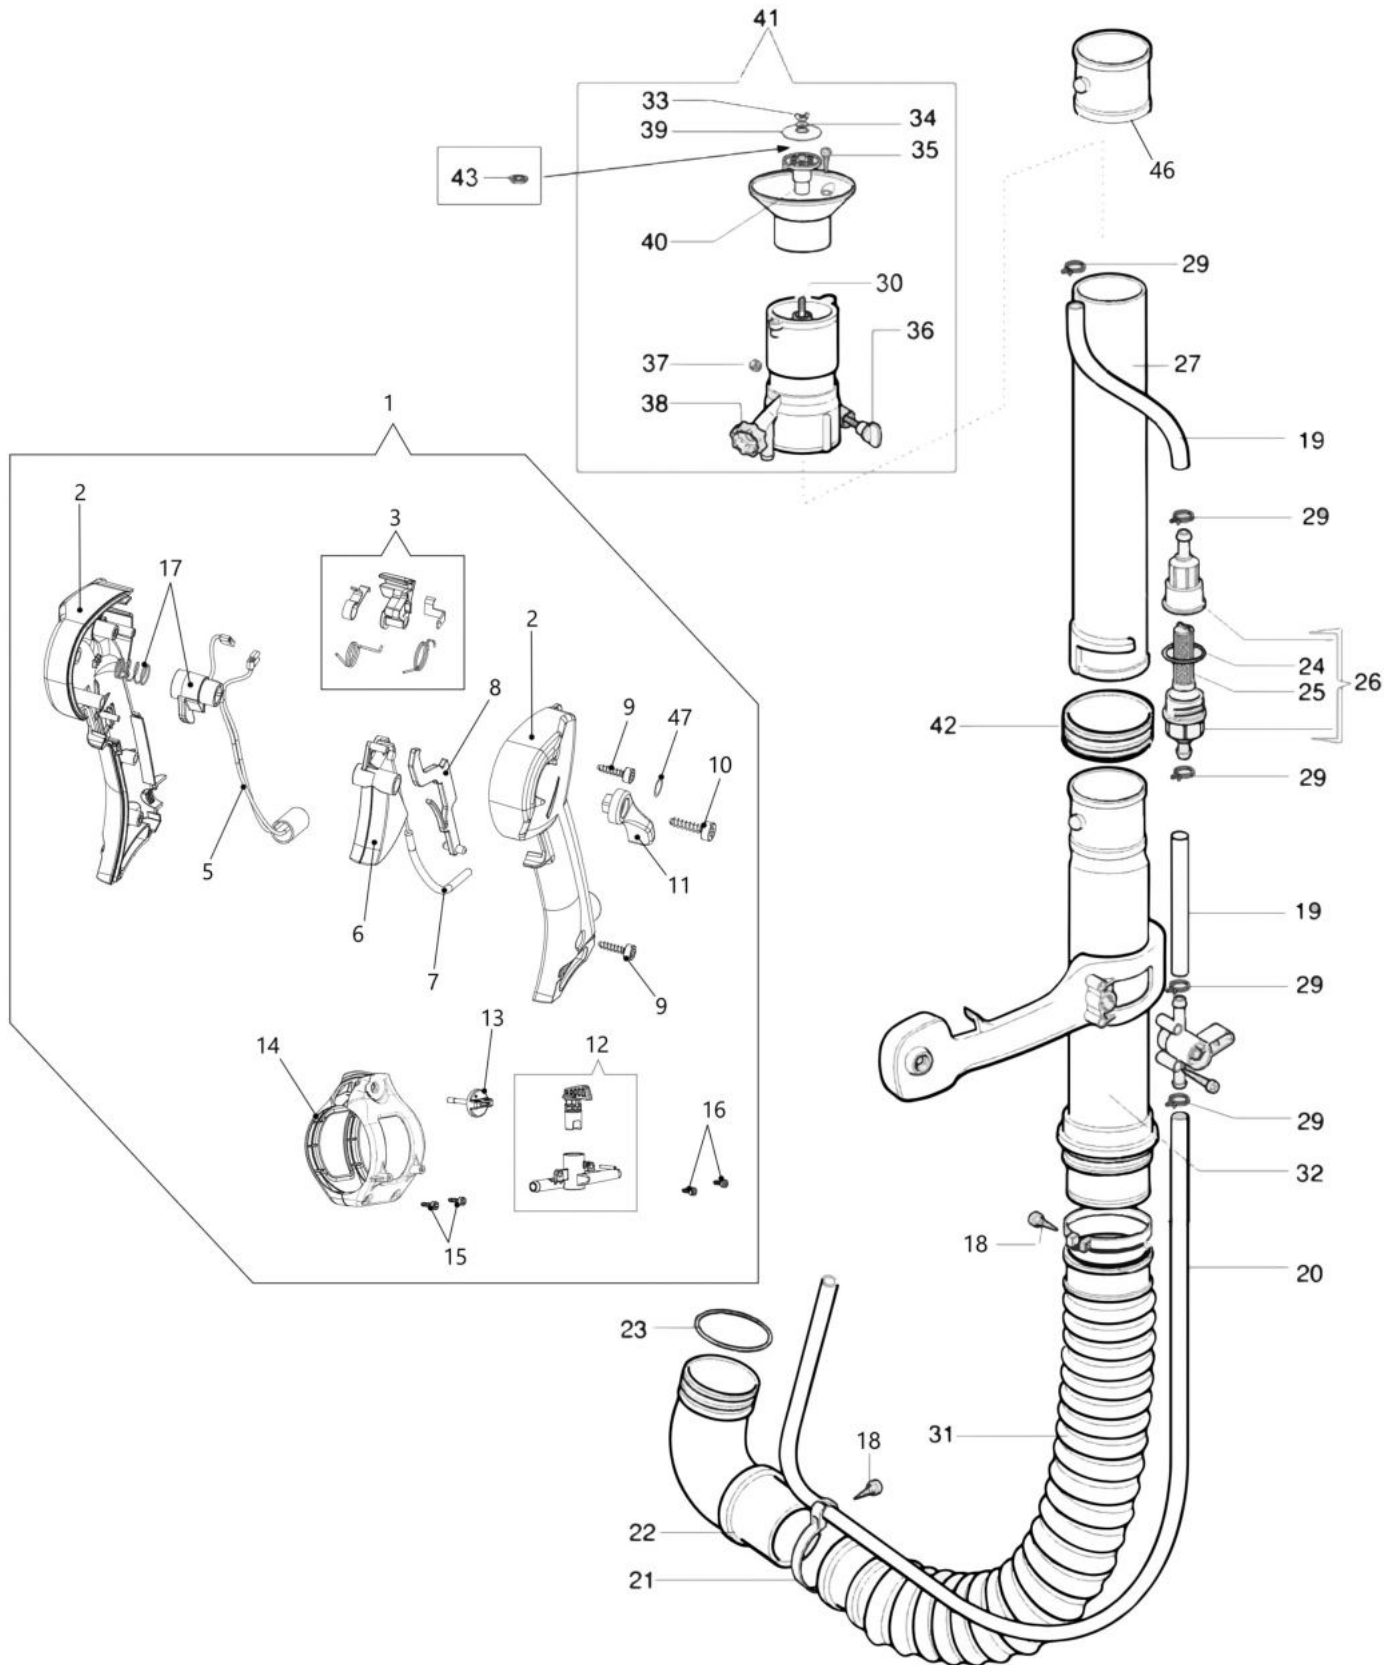

изображение Tube

Ref.Nu	Qty	Part number	Description	Validity from	Validity till	Notes	Bulletin
1	1	56020213	Handle kit				
2	1	56020210	Half grip upper				
3	1	56020209	Kit stop lever				
5	1	56520204AR	Cable				
6	1	56520215R	Throttle lever				
7	1	56520067AR	Throttle cable				
8	1	56520062	Lever				
9	9	3893016AR	Screw				
10	1	3893060R	Screw				
11	1	56550184R	Stop lever				
12	1	56020179R	Cock				
13	1	50110035R	Knob				
14	1	56020208	Half grip lower				
15	2	3960063	Screw				
16	2	3893013AR	Screw				
17	1	56020207	Limiter switch				
18	4	3960067AR	Screw				
19	2	56020097	Tube				
20	1	56020039	Tube				
21	2	56520187R	Band				
22	1	56520182BR	Elbow				
23	1	3049031R	O-ring				
24	1	3049044	O-ring				
25	1	56020085	Filter				
26	1	56020087AR	Filter				
27	1	56520191AR	Tube				
29	5	3059006	Band				
30	1	56020065	Stud				
31	1	56520185AR	Tube				
32	1	56520189AR	Tube				
33	1	3015003	Nut				
34	1	3618003R	Washer				
35	1	3960087AR	Screw				
36	1	56020159AR	Knob				
37	1	3612004	Nut				
38	1	56020033	Valve				
39	1	56020036	Front nozzle				
40	1	56020035R	Rear nozzle				
41	1	56020155R	Complete diffuser				
42	1	56520190BR	Ring nut				
43	1	56020083AR	Ulv disc				
46	1	56520252R	Adapter				
47	1	3833073R	Washer				