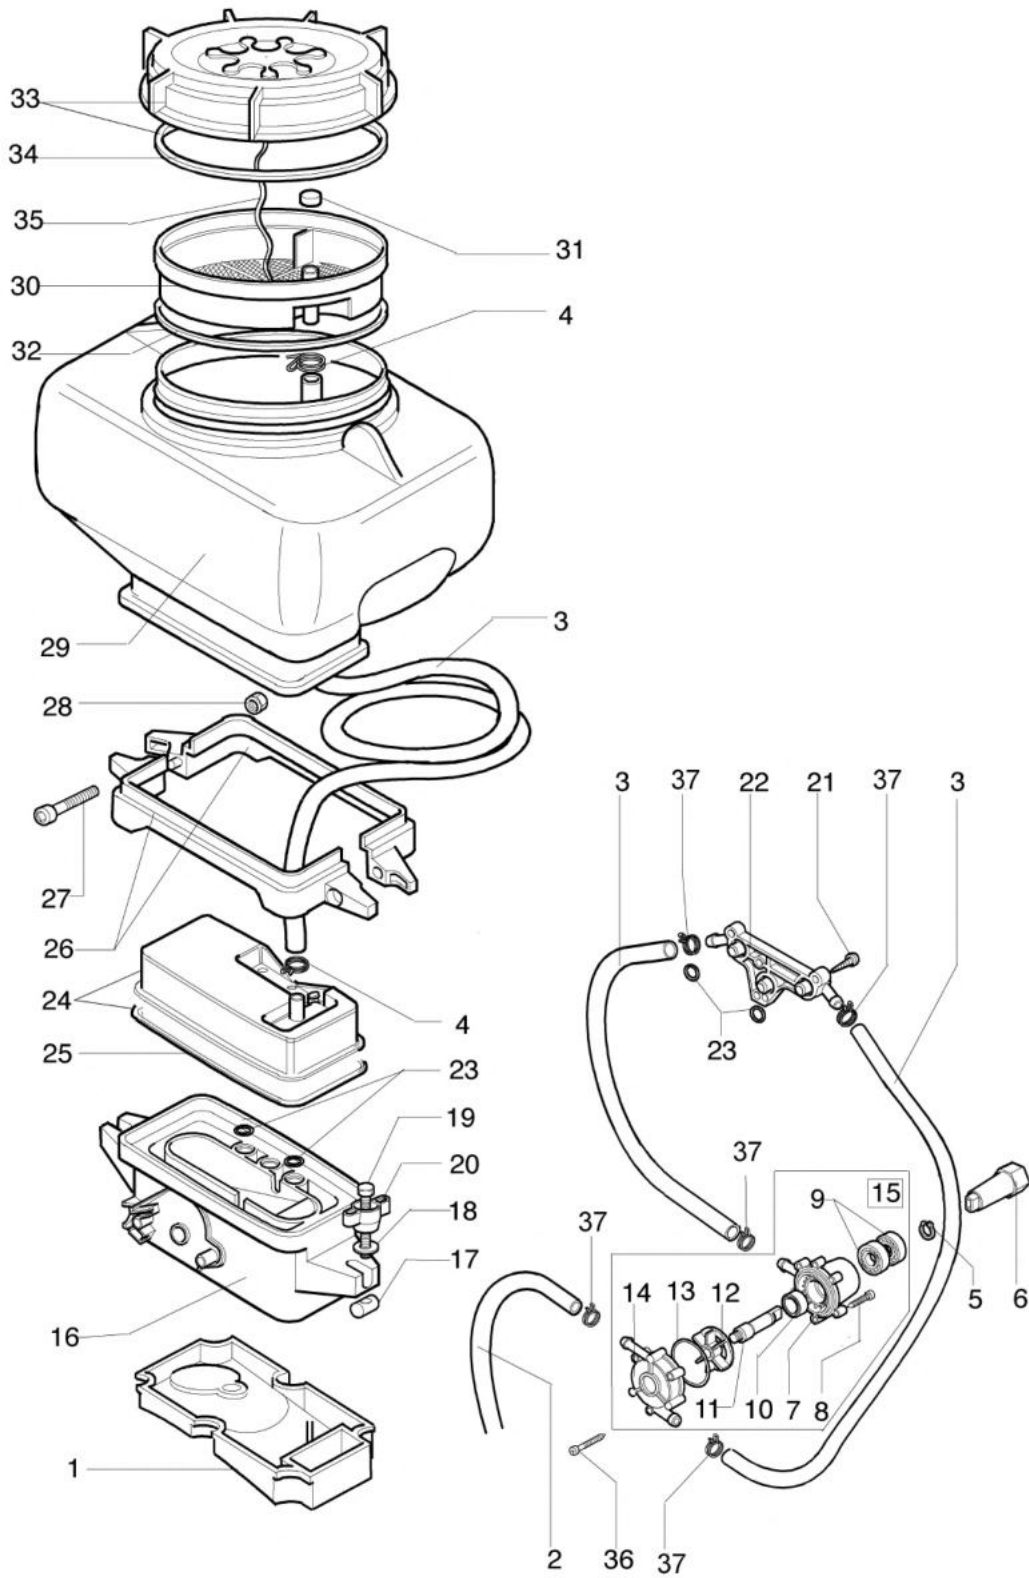

изображение Liquid tank

Ref.Nu	Qty	Part number	Description	Validity from	Validity till	Notes	Bulletin
1	1	56020017	Plate				
2	1	56020039	Tube				
3	3	56020038R	Tube				
4	2	3059008	Band				
5	1	3024010R	Snap ring				
6	1	56020100	Joint				
7	1	56020101R	Pump body				
8	3	3960067AR	Screw				
9	2	3035230R	Bearing				
10	1	3050055R	Seal ring				BT6-117-05/16
11	2	56020102	Shaft				
12	1	56020103R	Impeller				
13	1	3049064R	O-ring				BT6-117-05/16
14	1	56020105	Cover				
15	1	365200273CR	Booster pump kit				BT6-117-05/16
16	1	56020130BR	Support				
17	2	56020021R	Pin				
18	2	3618010	Washer				
19	2	3606025	Screw				
20	2	56020019R	Knob				
21	10	3960091AR	Screw				
22	1	56020106	Fittings				
23	4	3049039R	O-ring				
24	1	56020041BR	Diaphragm				
25	1	56020113B	Gasket				
26	2	56020150R	Clamp	SN 5253407109			BT6-104-11/13
27	2	3801017R	Screw				
28	2	3914003R	Nut				
29	1	56020002AR	Tank				
30	1	56020006R	Filter				
31	1	56020005	Cap				
32	1	56020116A	Gasket				
33	1	56022017B	Cap				
34	1	56020004B	Gasket				
35	1	56020040	Cable				
36	3	3960087AR	Screw				
37	5	3059006	Band