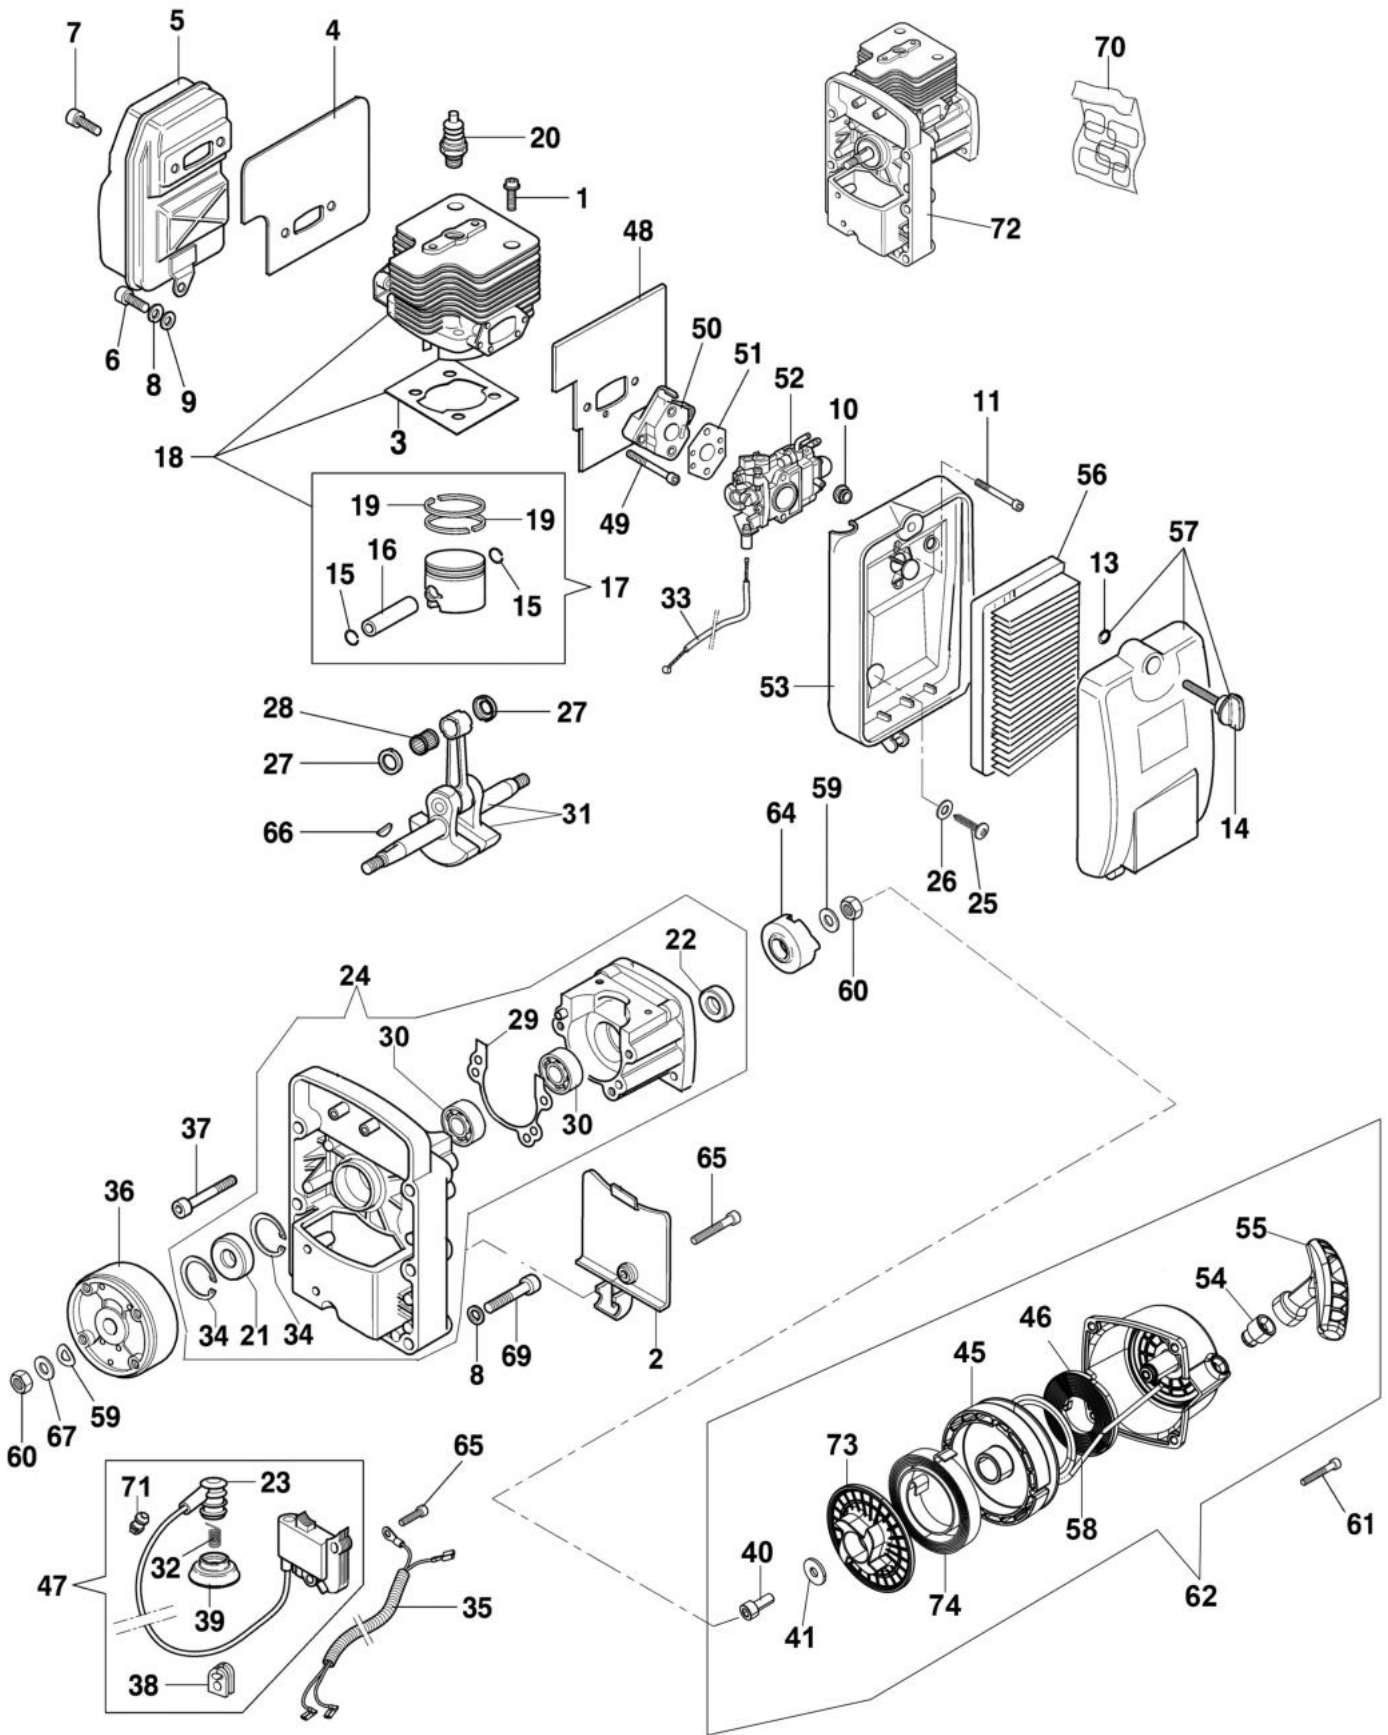

изображение Starter assy and engine

Ref.Nu	Qty	Part number	Description	Validity from	Validity till	Notes	Bulletin
1	6	56520107	Screw				
2	1	56520009	Cover				
3	1	56520097	Gasket				
4	1	56520010R	Gasket				
5	1	56520166R	Muffler				
6	1	3801020R	Screw				
7	2	005100906AR	Screw				
8	7	3819009R	Washer				
9	1	3916006R	Washer				
10	1	3912005R	Nut				
11	2	61112005R	Screw				
13	1	3049005R	O-ring				
14	1	56020159AR	Knob				
15	2	56520102R	Spacer				
16	1	56520098	Plug				
17	1	56522023	Piston assy				
18	1	56522024	Complete cylinder				
19	2	56520095R	Piston ring				
20	1	3055118R	Spark plug				
21	1	56520132	Seal ring				
22	1	56520105R	Seal ring				
23	1	-	Not available for this product				
24	1	56520129R	Crankcase				
25	1	3960091AR	Screw				
26	8	3918005R	Washer				
27	2	56520100	Spacer				
28	1	56520101	Bearing				
29	1	56520096R	Gasket				
30	2	56520131R	Bearing				
31	1	56520099	Crankshaft				
32	1	-	Not available for this product				
33	1	56520067AR	Throttle cable				
34	2	3025025	Ring				
35	1	56520204AR	Cable				
36	1	56520004BR	Flywheel				
37	4	3860096R	Screw				
38	1	56520122	Grommet				
39	1	56520033	Cap				
40	1	3801009R	Screw				
41	1	3918005R	Washer				
45	1	61450024R	Starter pulley				
46	1	61450044AR	Starter spring				
47	1	56520273	Ignition coil