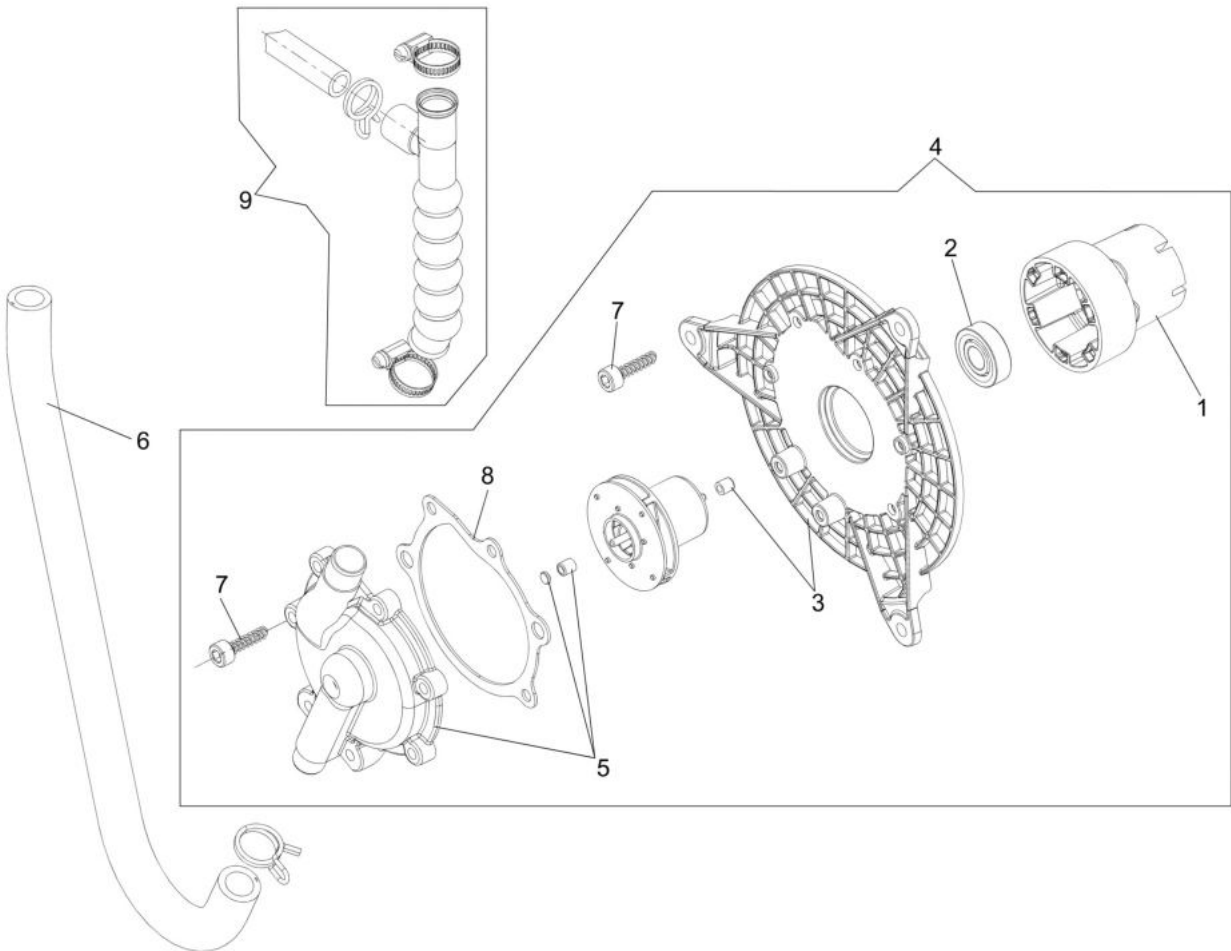

196

изображение Booster pump kit

Ref.Nu	Qty	Part number	Description	Validity from	Validity till	Notes	Bulletin
1	1	CFI0G33300	Clutch driver				
2	1	CFI4002700	Bearing				
3	1	CFI0G32800	Pump body				
4	1	CFI0G33200	Hydraulic pump				
5	1	CFI0G32900	Cover				
6	1	CFI2301000	Tube				
7	10	CFB5307000	Screw				
8	1	CFI2205700	Gasket				
9	1	CFI0G33500	Pipe