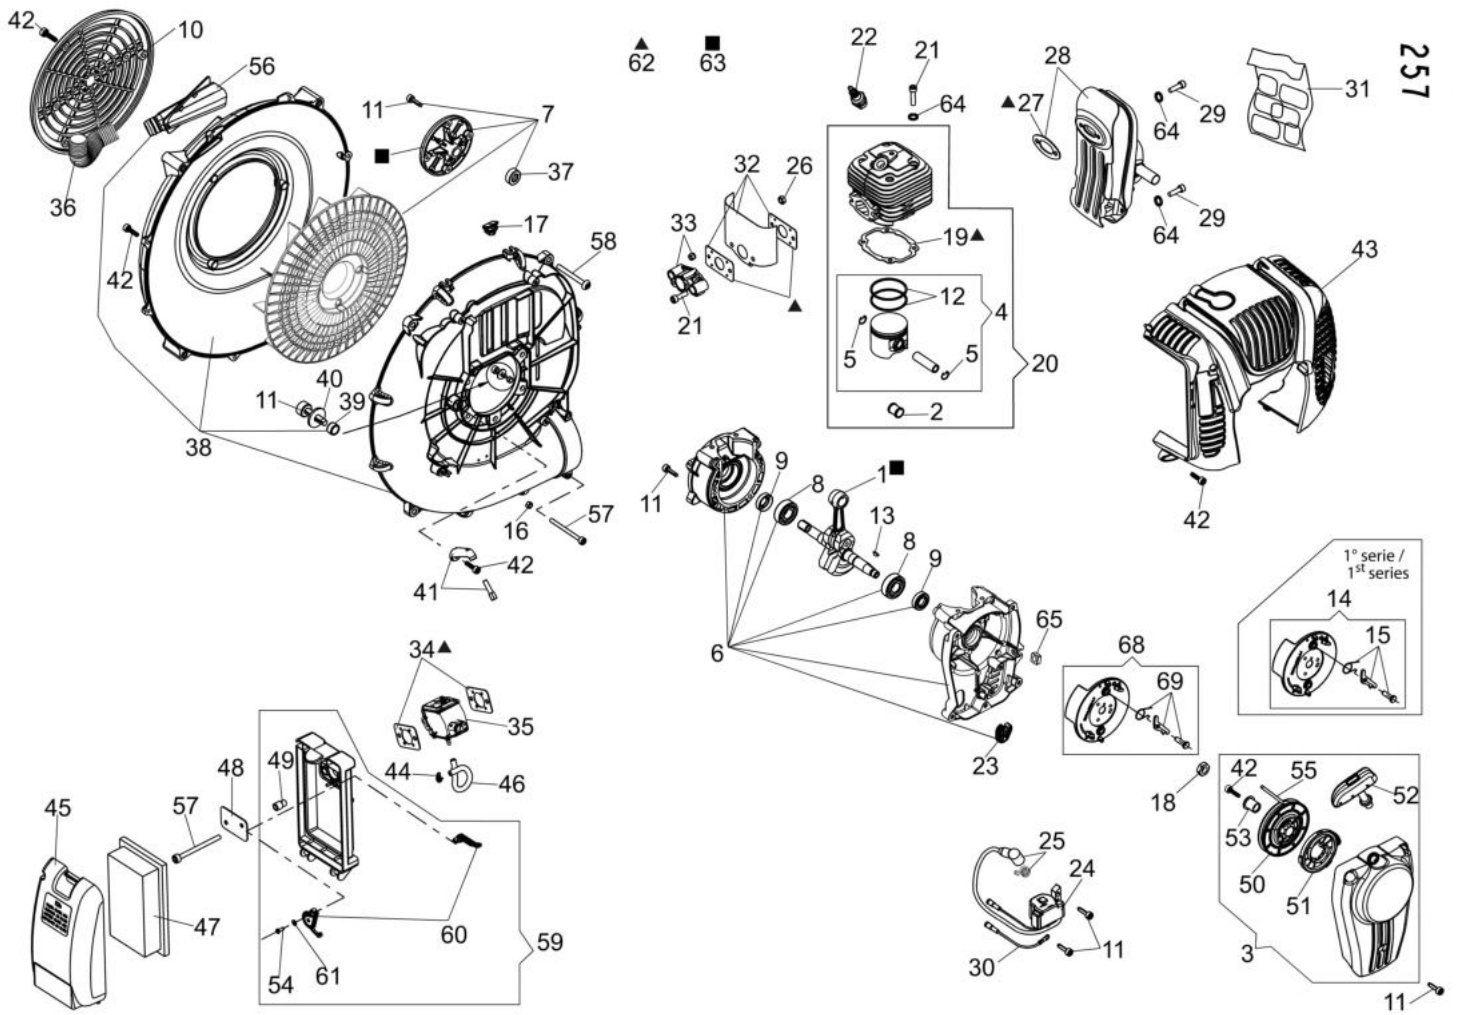

257

изображение Engine

Ref.Nu	Qty	Part number	Description	Validity from	Validity till	Notes	Bulletin
1	1	CFI0201300	Crankshaft				
2	1	CFI4100100	Thrust bearing				
3	1	CFI0G30310	Starter assy				
4	1	CFI0G01900	Piston assy				
5	2	CFA0301400	Seal ring				
6	1	CFI0G30001	Crankcase assy				
7	1	CFI0G43600	Complete fan				
8	2	CFI4000100	Bearing				
9	2	CFI7000100	Oil seal				
10	1	CFI2107302	Guard				
11	20	CFB5303500	Screw				
12	2	CFI0300300	Piston ring				
13	1	3028013R	Key				
14	1	CFI0G07501	Flywheel set				
15	1	CFI0G40300	Pawl kit			solo per / only for PN CFI0G07500	
16	2	3914003R	Nut				
17	2	CFI2115600	Support				
18	1	CFA4700200	Nut				
19	1	CFI0400203	Gasket				
20	1	CFI0G31000	Complete cylinder				
21	4	CFA5006000	Screw				
22	1	3055104R	Spark plug				
23	1	CFI1204900	Buffer				
24	1	CFI3010103	Ignition coil				
25	1	CFI9924900	Cap and spring				
26	2	3912005R	Nut				
27	1	CFI0504800	Gasket				
28	1	CFI0G44220	Muffler assy				
29	5	CFA5000510	Screw				
30	1	CFI3005301	Engine stop wire				
31	1	CFI0G40520	Labels kit				
32	1	CFI0G31200	Engine gasket set				
33	1	CFI0G29210	Flange				
34	2	CFI0405000	Gasket				
35	1	CFI0613401	Carburetor				
36	1	CFI2115200	Tube				
37	1	CFI2118200	Spacer				
38	1	CFI0G32111	Fan cover				
39	5	CFA2110700	Spacer				
40	5	3918005R	Washer				
41	1	CFI0G34900	Support				
42	13	CFB5307000	Screw				
43	1	CFI1205011	Guard				
44	1	CFA6903400	Band