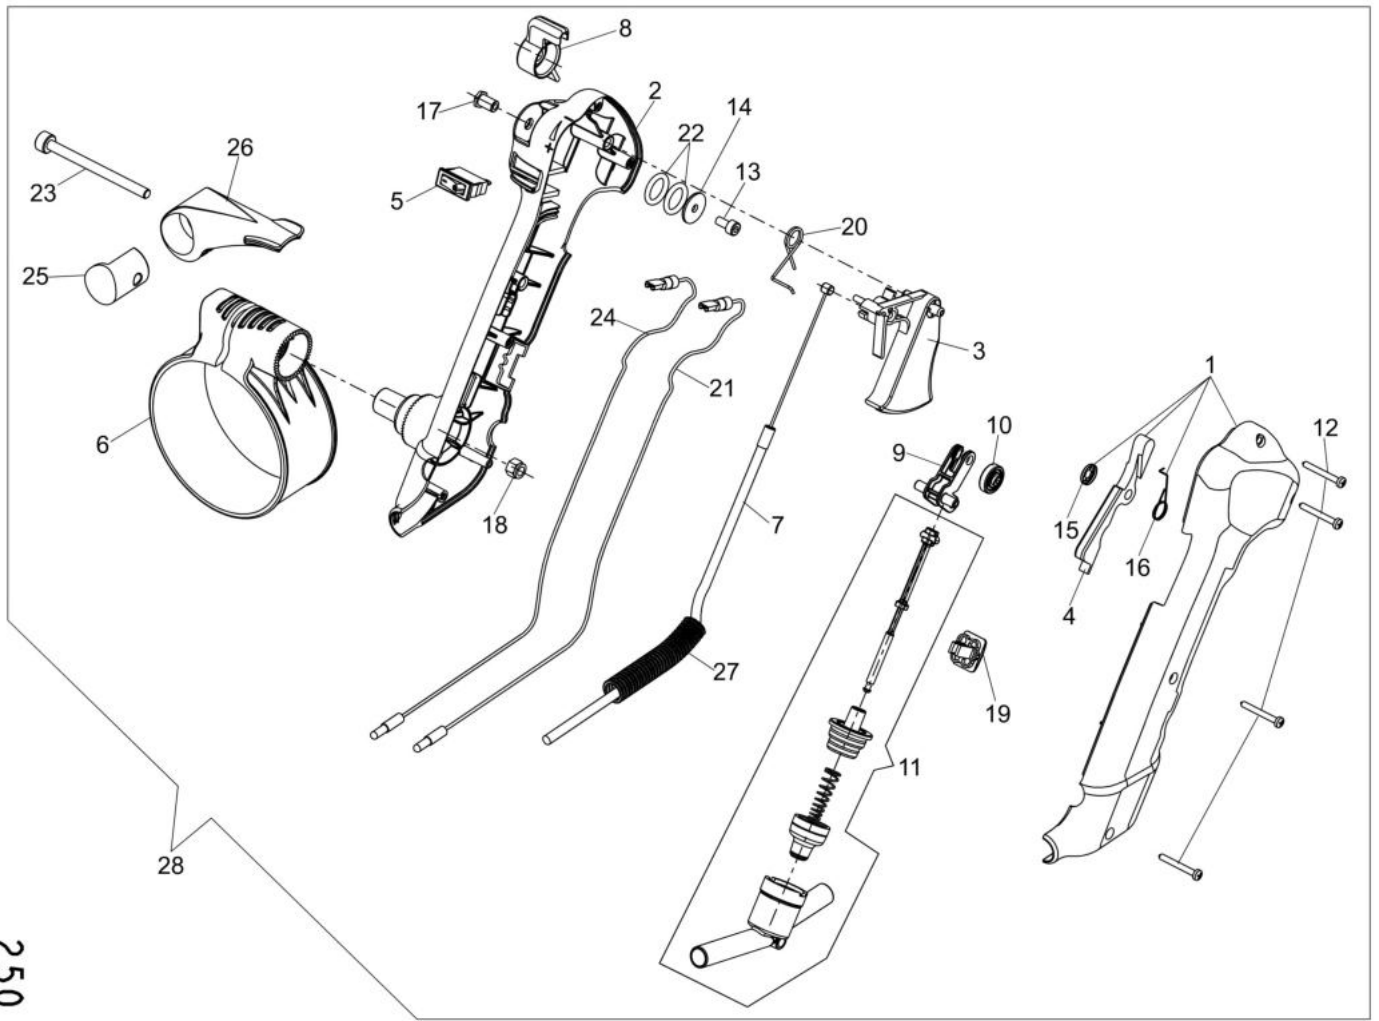

изображение Engine

Ref.Nu	Qty	Part number	Description	Validity from	Validity till	Notes	Bulletin
45	1	CFI0613530	Filter cover				
46	1	CFI8305000	Suction tube				
47	1	CFI0609900	Air filter				
48	1	CFI0610700	Plate				
49	2	CFI0610600	Spacer				
50	1	CFI0804900	Starter pulley				
51	1	CFI0805100	Starter spring				
52	1	CFI0805410	Starter handle				
53	1	CFI2118700	Bushing				
54	1	3760018R	Screw				
55	1	CFI0804501	Starter rope				
56	1	CFI2114400	Air diverter				
57	4	CFA5307400	Screw				
58	4	CFA5307200	Screw				
59	1	CFI0G31810	Body				
60	1	CFI0G34800	Lever group				
61	1	3916003R	Washer				
62	1	CFI0G30800	Gasket set				
63	1	56590025	Crankshaft set				
64	7	CFA6300400	Washer				
65	1	CFA4801700	Nut				
68	1	CFI0G07501	Flywheel set				
69	1	CFI0G40301	Pawl kit			solo per / only for PN CFI0G07501	

250

изображение Handle

Ref.Nu	Qty	Part number	Description	Validity from	Validity till	Notes	Bulletin
1	1	CFI0G31501	Schell set				
2	1	CFI3401800	Schell				
3	1	CFI3402901	Throttle lever				
4	1	CFI1202902	Lever				
5	1	CFI3010200	Switch (stop)				
6	1	CFI3402800	Band				
7	1	CFI3401202	Accelerator cable				
8	1	CFI3402000	Control lever				
9	1	CFI3402200	Lever				
10	1	CFI3402500	Adjustment wheel				
11	1	CFI0G32700	Complete valve				
12	4	CFA5303100	Screw				
13	1	300000058R	Screw				
14	1	CFA3401500	Washer				
15	1	CFA6201000	Locking				
16	1	CFI1202500	Spring				
17	1	CFI3401401	Pin				
18	1	CFA4800200	Nut				
19	1	CFI3402100	Lever				
20	1	CFI3403001	Spring				
21	1	CFI3010300	Engine stop wire				
22	2	3049016R	O-ring				
23	1	CFA5307400	Screw				
24	1	CFI3013900	Engine stop wire				
25	1	CFI3402400	Body				
26	1	CFI3402700	Cam				
27	1	CFI1205400	Sheath				
28	1	CFI0G31602	Complete handle				