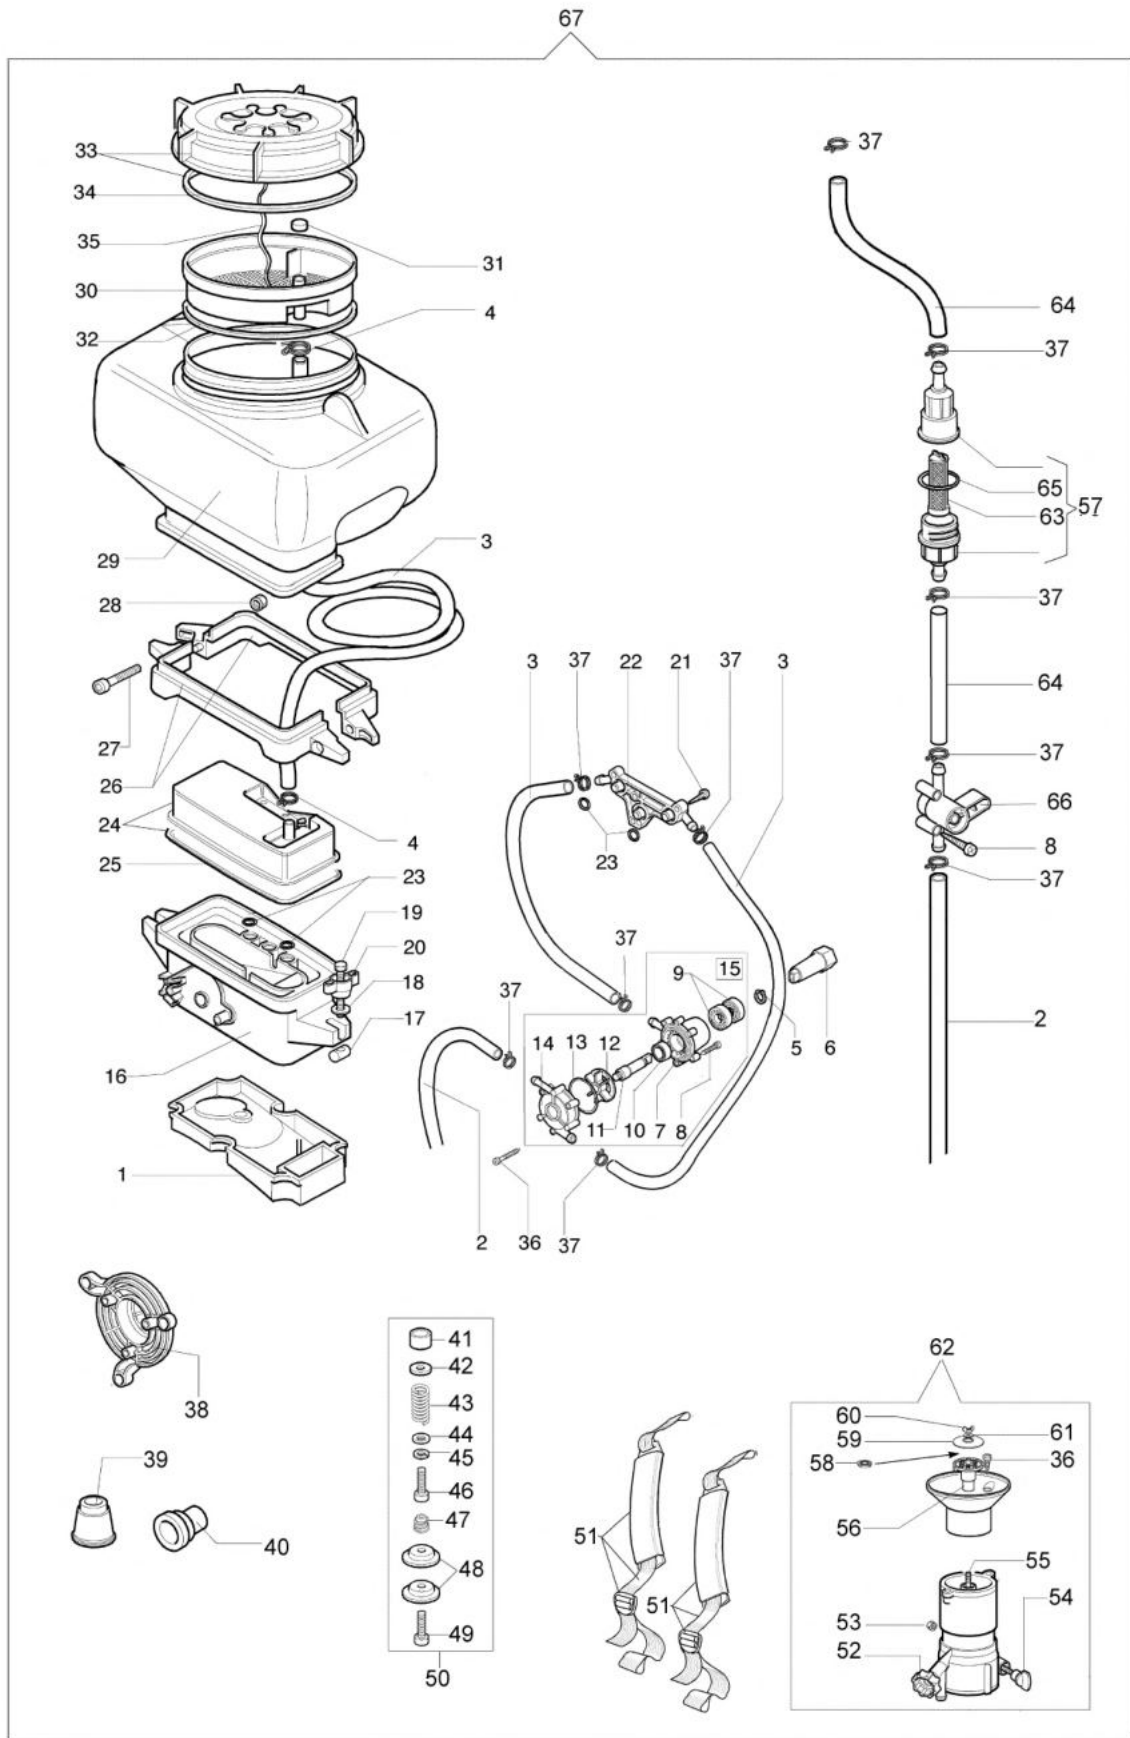

изображение Accessories

Ref.Nu	Qty	Part number	Description	Validity from	Validity till	Notes	Bulletin
1	1	56020017	Plate				
2	1	56020039	Tube				
3	3	56020038R	Tube				
4	2	3059008	Band				
5	1	3024010R	Snap ring				
6	1	56020100	Joint				
7	1	56020101R	Pump body				
8	3	3960067AR	Screw				
9	2	3035230R	Bearing				
10	1	3050055R	Seal ring				
11	2	56020102	Shaft				
12	1	56020103R	Impeller				
13	1	3049043R	O-ring				
14	1	56020105	Cover				
15	1	365200273CR	Booster pump kit				
16	1	56020130BR	Support				
17	2	56020021R	Pin				
18	2	3618010	Washer				
19	2	3606025	Screw				
20	2	56020019R	Knob				
21	10	3960091AR	Screw				
22	1	56020106	Fittings				
23	4	3049039R	O-ring				
24	1	56020041BR	Diaphragm				
25	1	56020113B	Gasket				
26	2	56020150R	Clamp				
27	2	3801017R	Screw				
28	2	3914003R	Nut				
29	1	56020002AR	Tank				
30	1	56020006R	Filter				
31	1	56020005	Cap				
32	1	56020116A	Gasket				
33	1	56022017B	Cap				
34	1	56020004B	Gasket				
35	1	56020040	Cable				
36	3	3960087AR	Screw				
37	5	3059006	Band				
38	1	56020046	Guard				
39	2	56020136	Anti-vibration springs assy				
40	2	56020112R	AV-mount				
41	1	56020134R	Bushing				
42	1	3918005R	Washer				
43	1	50070024R	Spring				
44	1	3918010R	Washer