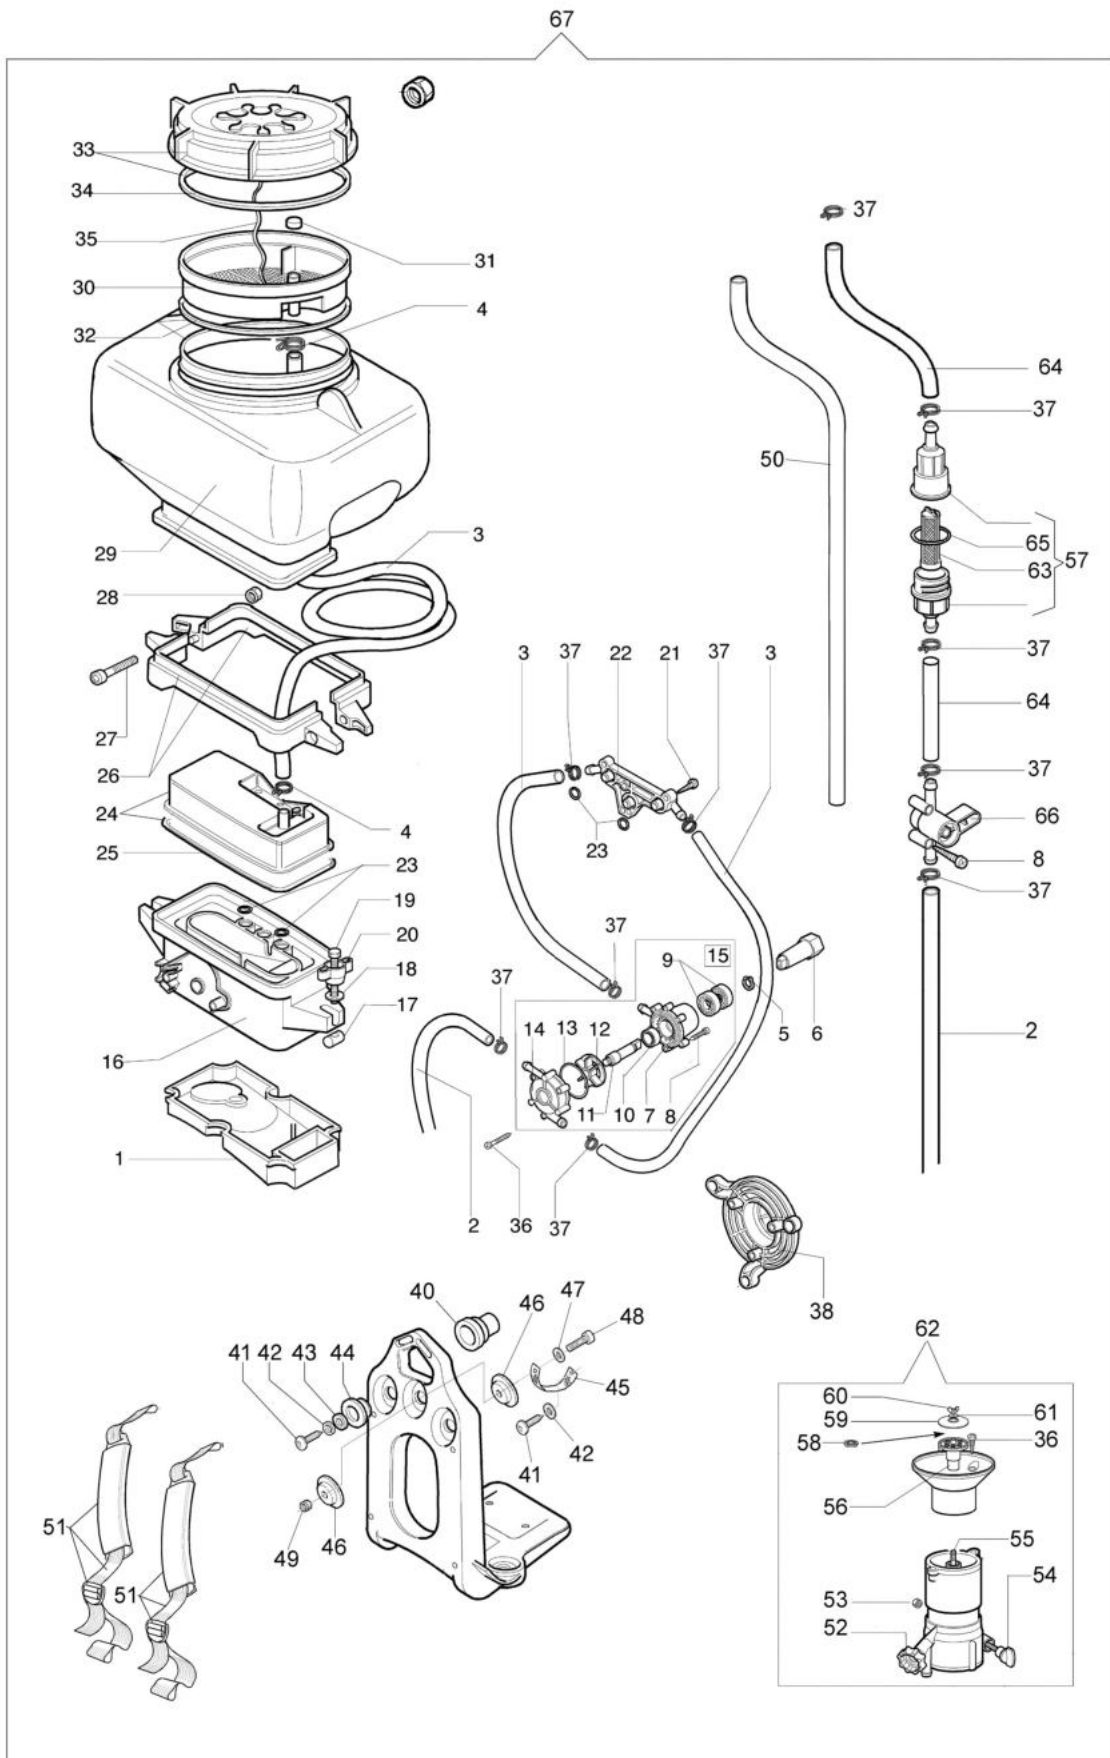

изображение Conversion kit from blower to mist blower

Ref.Nu	Qty	Part number	Description	Validity from	Validity till	Notes	Bulletin
1	1	56020017	Plate				
2	1	56020039	Tube				
3	3	56020038R	Tube				
4	2	3059008	Band				
5	1	3024010R	Snap ring				
6	1	56020100	Joint				
7	1	56020101R	Pump body				
8	3	3960067AR	Screw				
9	2	3035230R	Bearing				
10	1	3050055R	Seal ring				
11	2	56020102	Shaft				
12	1	56020103R	Impeller				
13	1	3049064R	O-ring				
14	1	56020105	Cover				
15	1	365200273CR	Booster pump kit				
16	1	56020130BR	Support				
17	2	56020021R	Pin				
18	2	3618010	Washer				
19	2	3606025	Screw				
20	2	56020019R	Knob				
21	10	3960091AR	Screw				
22	1	56020106	Fittings				
23	4	3049039R	O-ring				
24	1	56020041BR	Diaphragm				
25	1	56020113B	Gasket				
26	2	56020150R	Clamp				
27	2	3801017R	Screw				
28	2	3914003R	Nut				
29	1	56020002AR	Tank				
30	1	56020006R	Filter				
31	1	56020005	Cap				
32	1	56020116A	Gasket				
33	1	56022018B	Complete cap				
34	1	56020004B	Gasket				
35	1	56020040	Cable				
36	3	3960087AR	Screw				
37	12	3059006	Band				
38	1	56020046	Guard				
40	2	56020112R	AV-mount				
41	2	3960091AR	Screw				
42	2	3918005R	Washer				
43	1	56520043R	Flange				
44	1	56520042R	Cover				
45	1	56020149	Strap