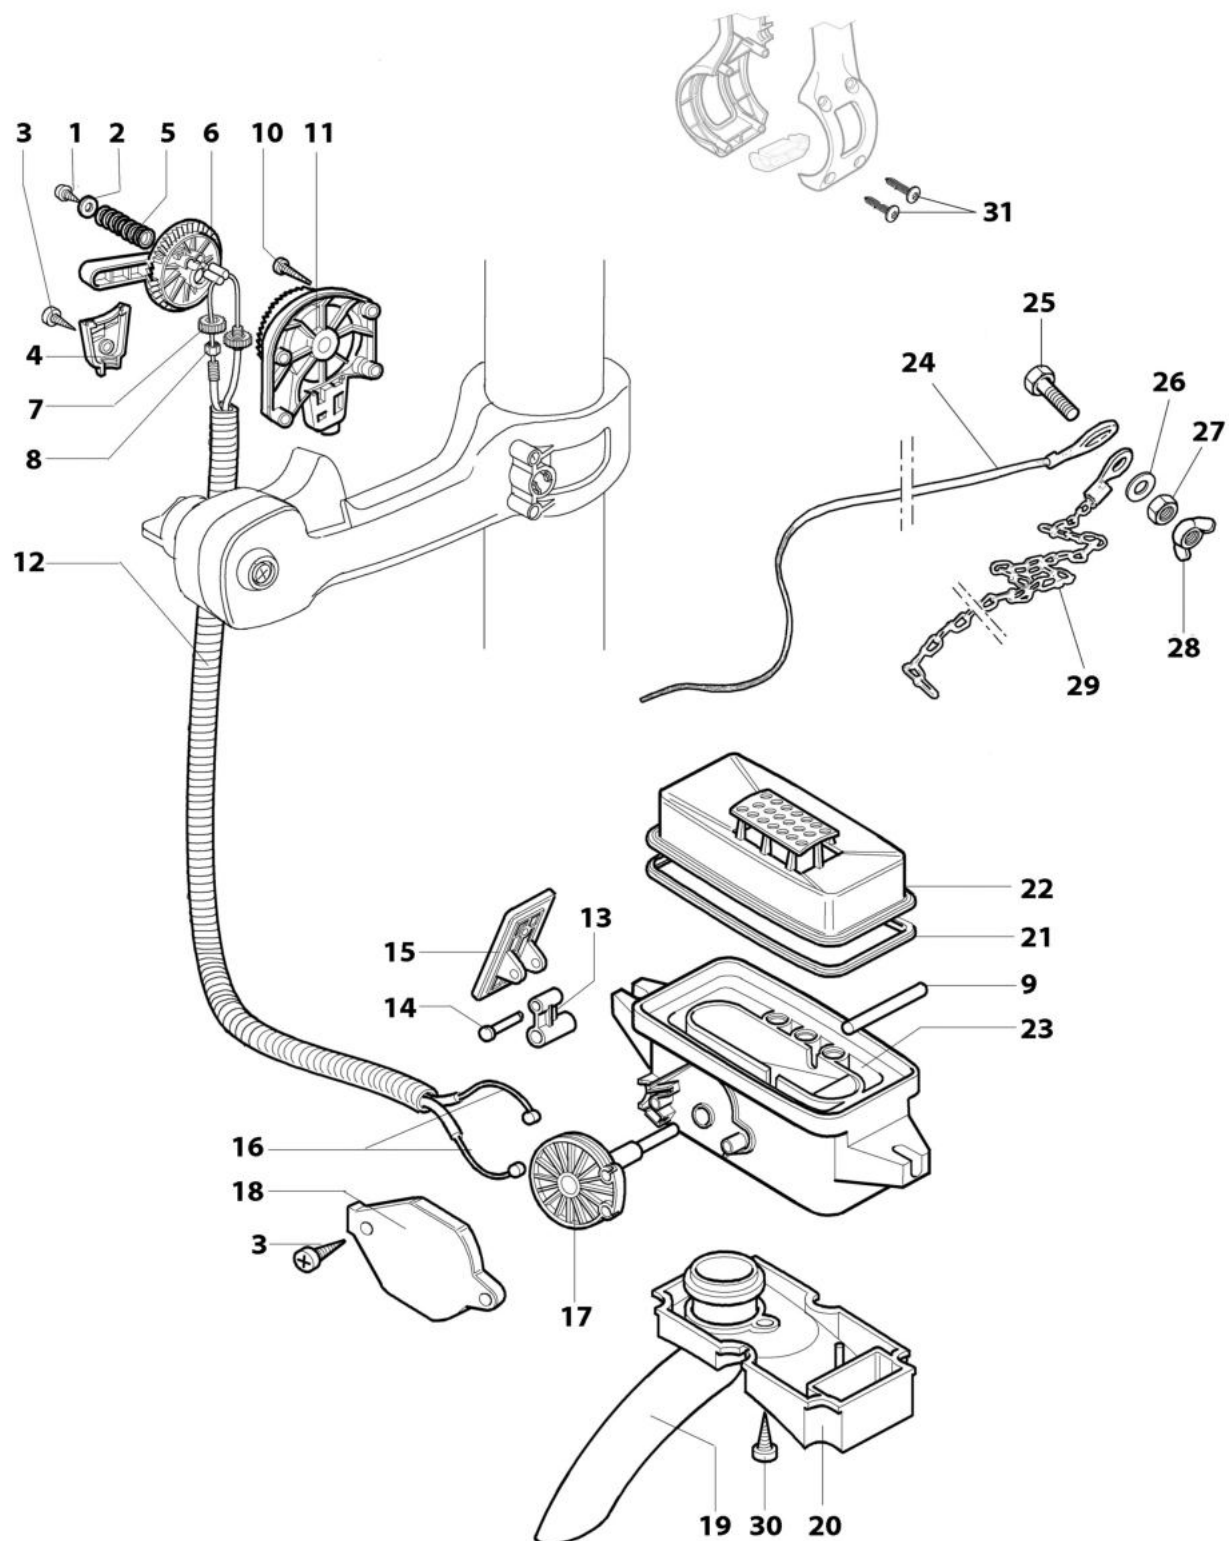

изображение Dusting Kit (Optional)

Ref.Nu	Qty	Part number	Description	Validity from	Validity till	Notes	Bulletin
1	1	3960091AR	Screw				
2	1	3918005R	Washer				
3	3	3960087AR	Screw				
4	1	56020153R	Cover				
5	1	56020029	Spring				
6	1	56020028	Lever				
7	2	56020025	Gears				
8	2	3911008R	Nut				
9	2	56020022	Pin				
10	4	3960063	Screw				
11	2	56020154R	Support				
12	1	56020037AR	Sheath				
13	1	56020014	Support				
14	1	56020013	Pin				
15	1	56020011	Gate valve				
16	2	56020024	Cable				
17	2	56020015R	Shaft				
18	2	56020152R	Guard				
19	2	56020018	Tube				
20	2	56020111	Support				
21	1	56020113B	Gasket				
22	1	56020010C	Starter case				
23	4	56020107	Case				
24	1	56020050	Antistatic cable				
25	1	3806021AR	Screw				
26	1	3918010R	Washer				
27	1	3912005R	Nut				
28	1	3915005	Nut				
29	1	56020051	Chain				
30	3	3960061AR	Screw				
31	2	070000032R	Screw