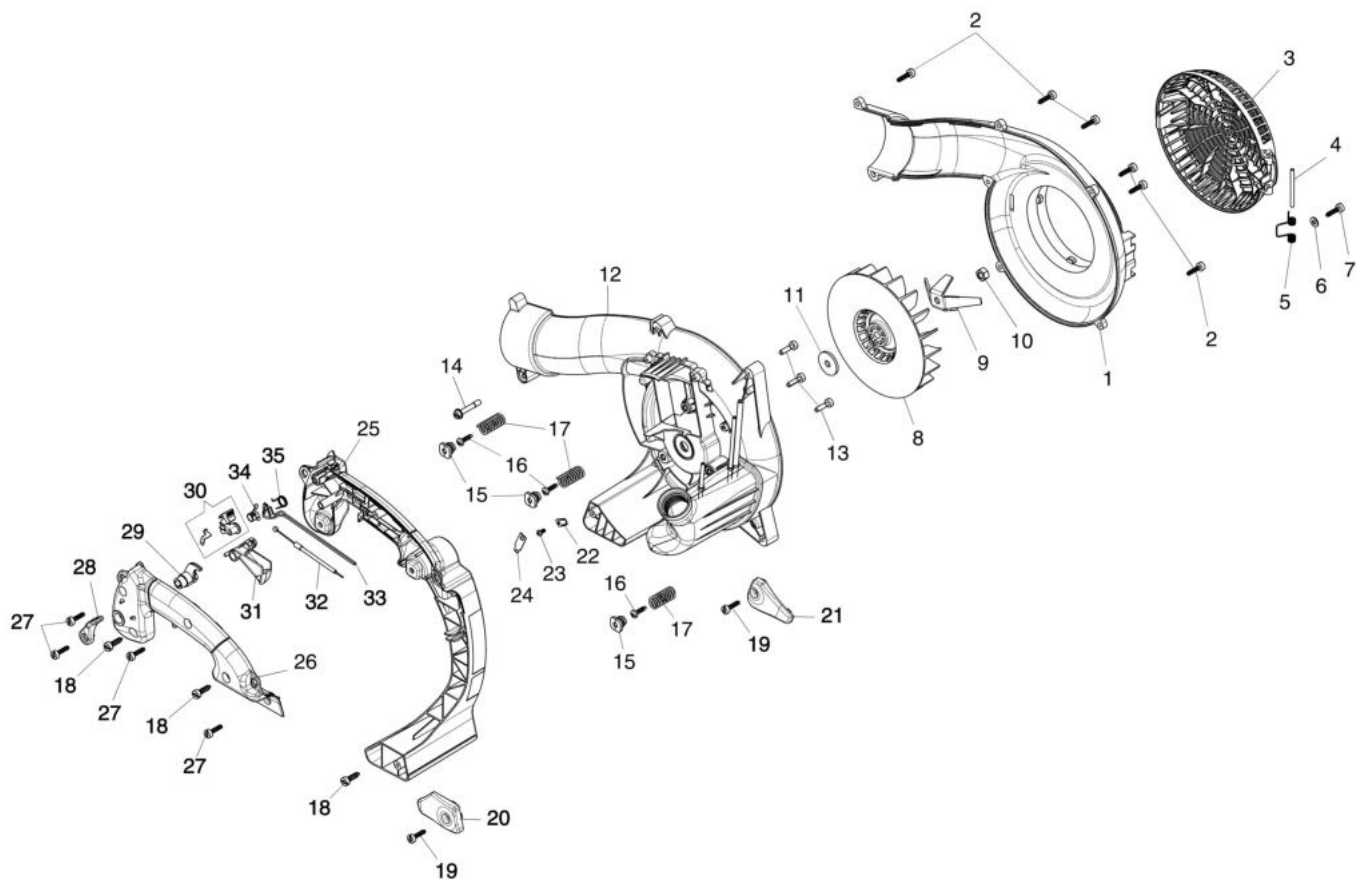

изображение Fan assy

Ref.Nu	Qty	Part number	Description	Validity from	Validity till	Notes	Bulletin
1	1	56600106BR	Right cover				
2	6	3893060R	Screw				
3	1	56600153R	Cover				
4	1	56550123R	Pin				
5	1	56550072R	Spring				
6	1	3918010R	Washer				
7	1	3893060R	Screw				
8	1	56550006AR	Fan				
9	1	56550057R	Knife				
10	1	3911009R	Nut				
11	1	56510050R	Washer				
12	1	56600027CR	Left cover/tank				
13	3	3891048R	Screw				
14	1	56600119R	Screw				
15	3	50170034R	Support				
16	3	3960115R	Screw				
17	3	50290183AR	Spring				
18	3	3893001R	Screw				
19	2	3893060R	Screw				
20	1	56600157R	Right cover				
21	1	56600158R	Left cover				
22	1	56550102R	Plate				
23	1	3960167R	Screw				
24	1	3044035R	Faston				
25	1	56600032R	Handle				
26	1	56600034AR	Half grip left				
27	4	3893060R	Screw				
28	1	56600113R	Stop lever				
29	1	56550025R	Stop lever				
30	1	56600118AR	Switch (stop)				
31	1	56600114R	Throttle				
32	1	56600075AR	Throttle cable				
33	1	56600092R	Cable				
34	1	50270172AR	Spring				
35	1	56600060AR	Spring