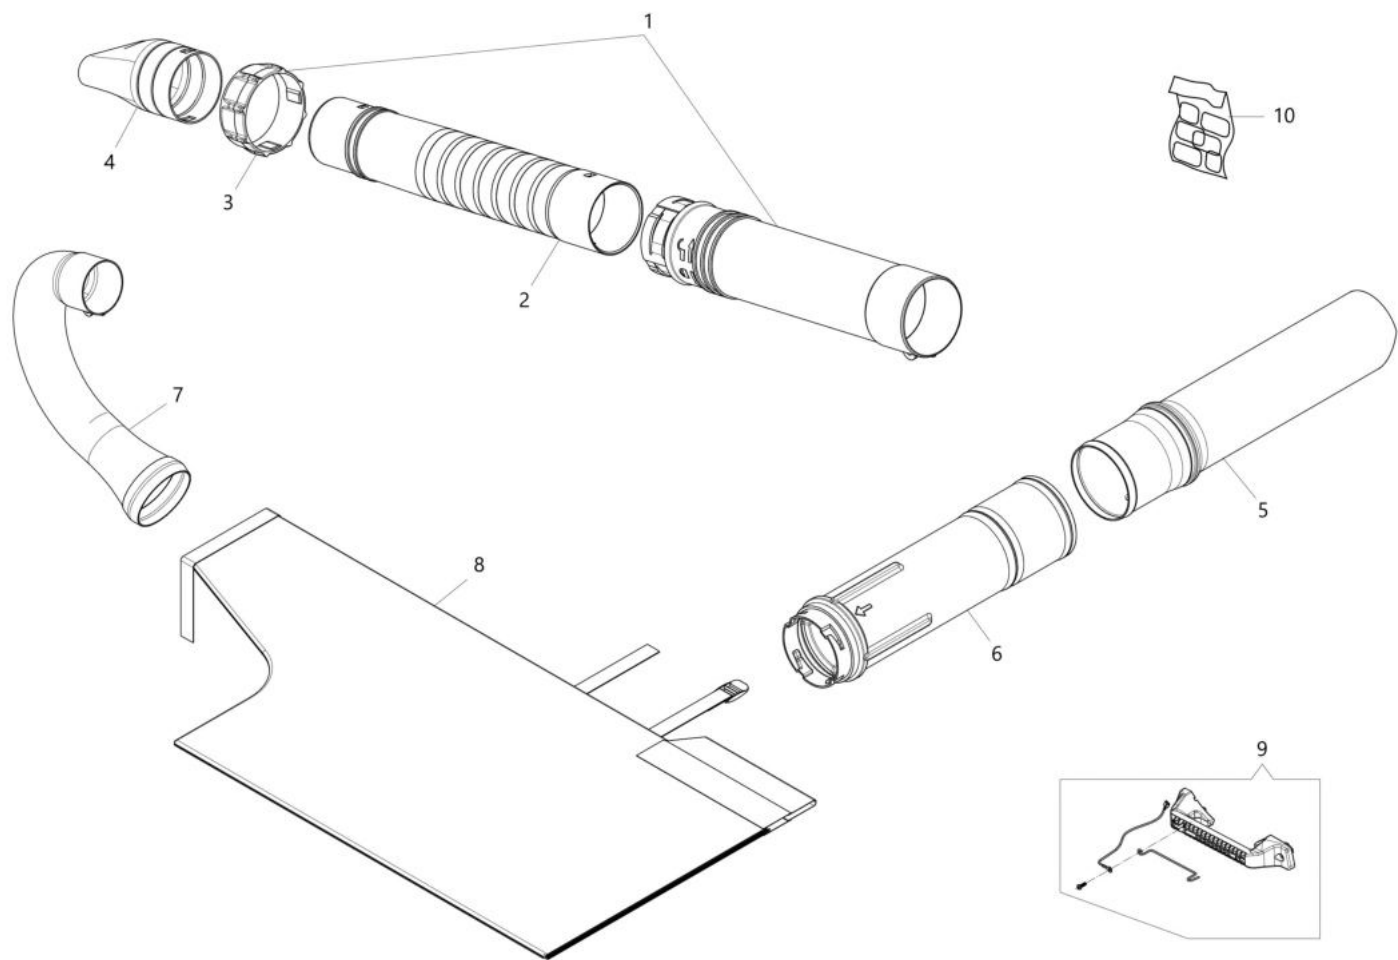

изображение Accessories

Ref.Nu	Qty	Part number	Description	Validity from	Validity till	Notes	Bulletin
1	1	56600201	Tube kit				
2	1	56600147BR	Tube				
3	1	56600148AR	Ring nut				
4	1	56600149AR	Grip-end				
5	1	56550077R	Tube				
6	1	56550076AR	Tube				
7	1	56600112AR	Tube				
8	1	56550078AR	Grassbag				
9	1	56602003AR	Handle kit				
10	1	56600176	Labels kit