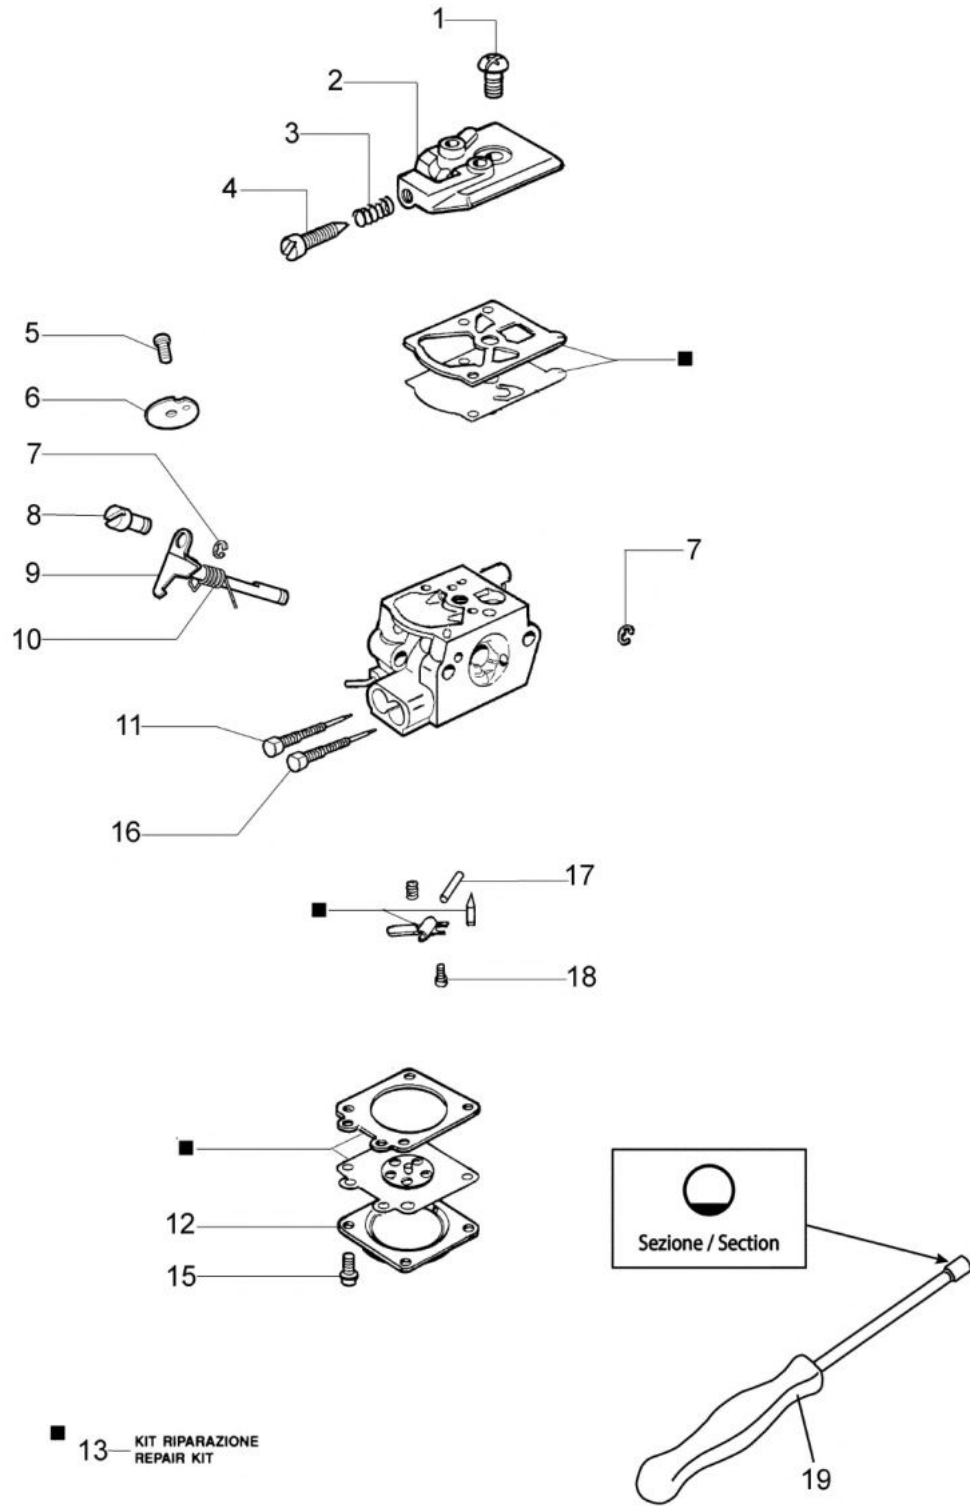

изображение Carburetor WT-904

Ref.Nu	Qty	Part number	Description	Validity from	Validity till	Notes	Bulletin
1	1	003300197	Screw				
2	1	2318777	Cover				
3	1	094600148	Spring				
4	1	074000240	Adjust. screw				
5	1	50010141	Screw				
6	1	375100078	Shutter				
7	2	095000164	Ring				
8	1	2318211	Pin				
9	1	2318737	Shaft				
10	1	072700347	Spring				
11	1	2318779	Adjust. screw MIN				
12	1	2318191	Cover				
13	1	2318671	Repair kit				
15	4	035000162	Screw				
16	1	2318778	Adjust. screw				
17	1	003300201	Spindle				
18	1	003300202	Screw				
19	1	3052036R	Special screwdriver "D-style" type