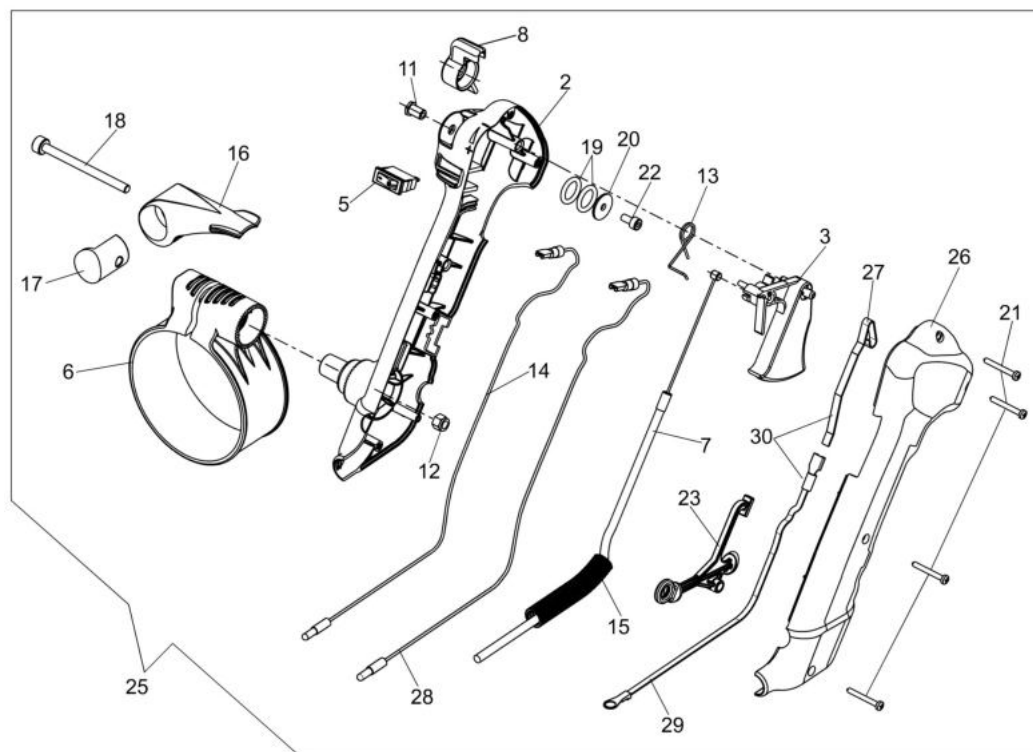

изображение Handle

Ref.Nu	Qty	Part number	Description	Validity from	Validity till	Notes	Bulletin
1	1	CFI0G31501	Schell set		SN 5448209999		BT6-121-06/18
2	1	CFI3401800	Schell				
3	1	CFI3402901	Throttle lever				
4	1	CFI1202902	Lever		SN 5448209999		BT6-121-06/18
5	1	CFI3010200	Switch (stop)				
6	1	CFI2509200	Band			D.100	
6	1	CFI3402800	Band			D.80	
7	1	CFI3401202	Accelerator cable				
8	1	CFI3402000	Control lever				
9	1	CFA6201000	Locking		SN 5448209999		BT6-121-06/18
10	1	CFI1202500	Spring		SN 5448209999		BT6-121-06/18
11	1	CFI3401401	Pin				
12	1	CFA4800200	Nut				
13	1	CFI3403001	Spring				
14	1	CFI3013900	Engine stop wire				
15	1	CFI1205400	Sheath				
16	1	CFI3402700	Cam				
17	1	CFI3402400	Body				
18	1	CFA5307400	Screw				
19	2	3049016R	O-ring				
20	1	CFA3401500	Washer				
21	4	CFA5303100	Screw				
22	1	300000058R	Screw				
23	1	CFI3403200	Support				
24	1	CFI3014100	Engine stop wire		SN 5448209999		BT6-121-06/18
25	1	CFI0G43200	Complete handle			D.100	
25	1	CFI0G29004	Complete handle	SN 5448210001		D.80	BT6-121-06/18
26	1	CFI3401701	Half grip	SN 5448210001			BT6-121-06/18
27	1	CFI3014700	Key	SN 5448210001			BT6-121-06/18
28	1	CFI3010300	Engine stop wire	SN 5448210001			BT6-121-06/18
29	1	CFI3014800	Cable	SN 5448210001			BT6-121-06/18
30	1	CFI0G42400	Antistatic kit	SN 5448210001			BT6-121-06/18