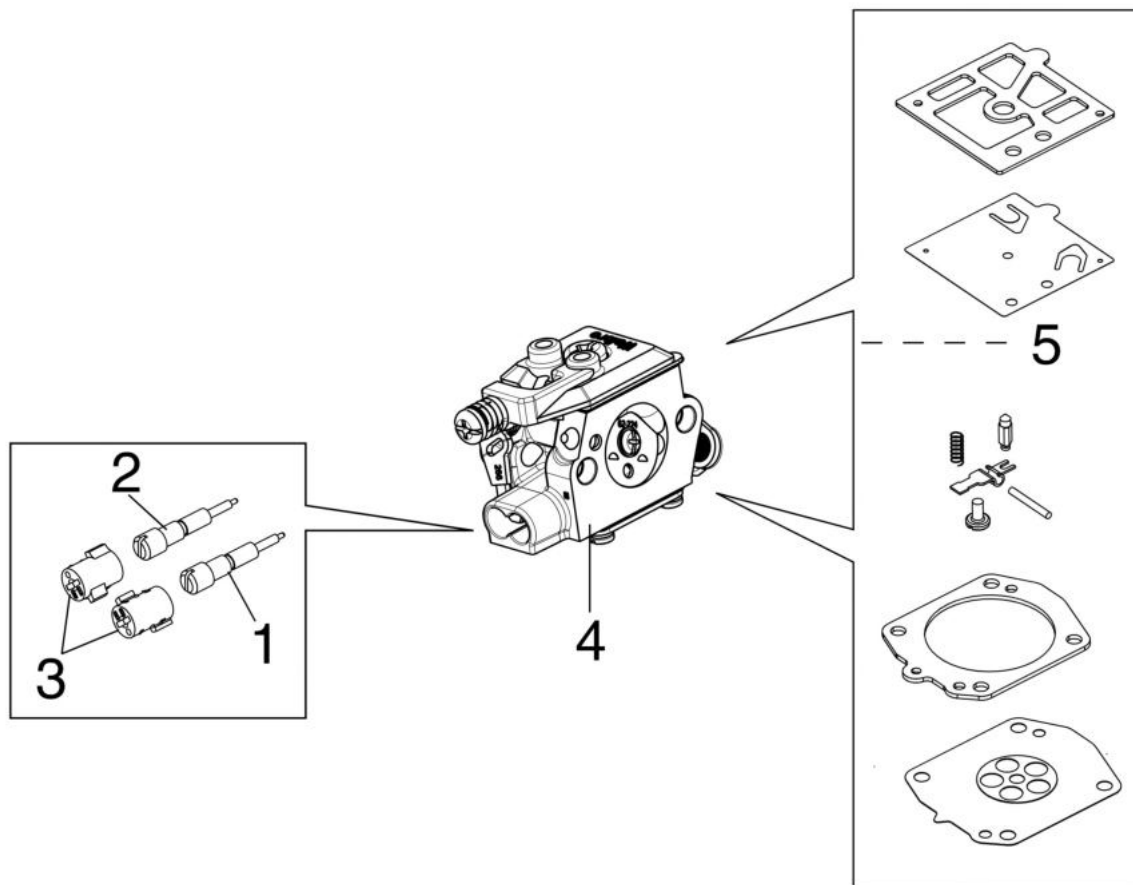

248

изображение Carburetor

Ref.Nu	Qty	Part number	Description	Validity from	Validity till	Notes	Bulletin
1	1	CFI8217700	Adjust. screw MIN				
2	1	CFI8217800	Adjust. screw MAX				
3	2	CFI8218600	Cap				
4	1	CFI0613401	Carburetor				
5	1	2318673	Repair kit