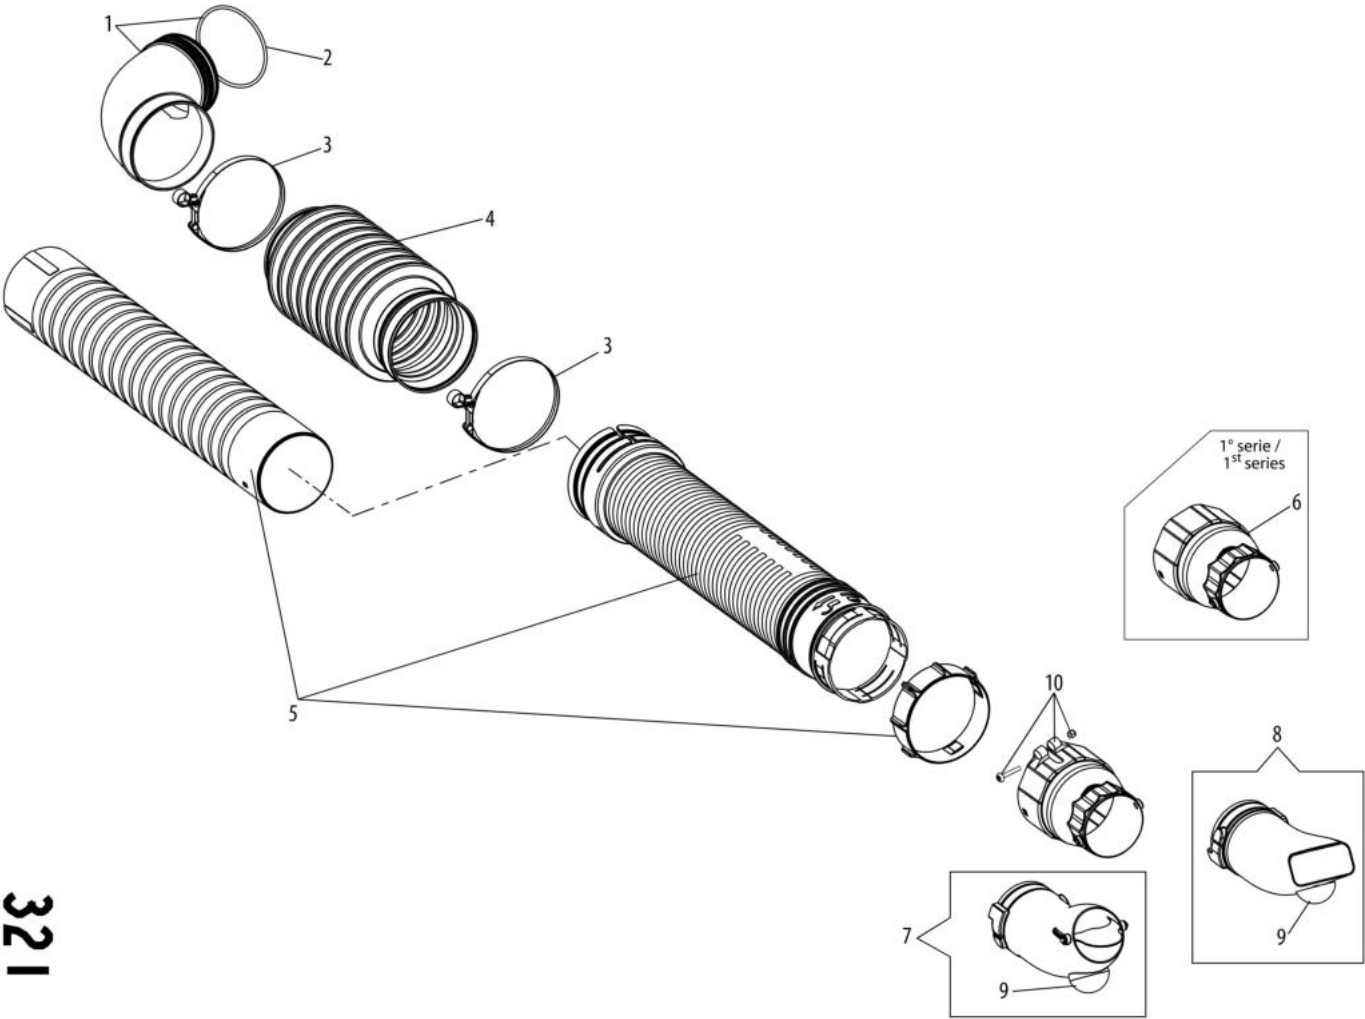

321

изображение Extension hose D.100

Ref.Nu	Qty	Part number	Description	Validity from	Validity till	Notes	Bulletin
1	1	CFI0G43300	Elbow				
2	1	3049031R	O-ring				
4	1	CFI0G43400	Hose				
3	2	CFI6905701	Band				
5	1	CFI0G43500	Tube kit D.100				
6	1	CFI0G46000	Reduction		08/2020		BT6-126-09/20
7	1	CFI2412301	Grip-end				
8	1	CFI2412201	Grip-end				
9	1	CFI0G26400	Fitment system				
10	1	CFI0G46000	Reduction	09/2020			BT6-126-09/20