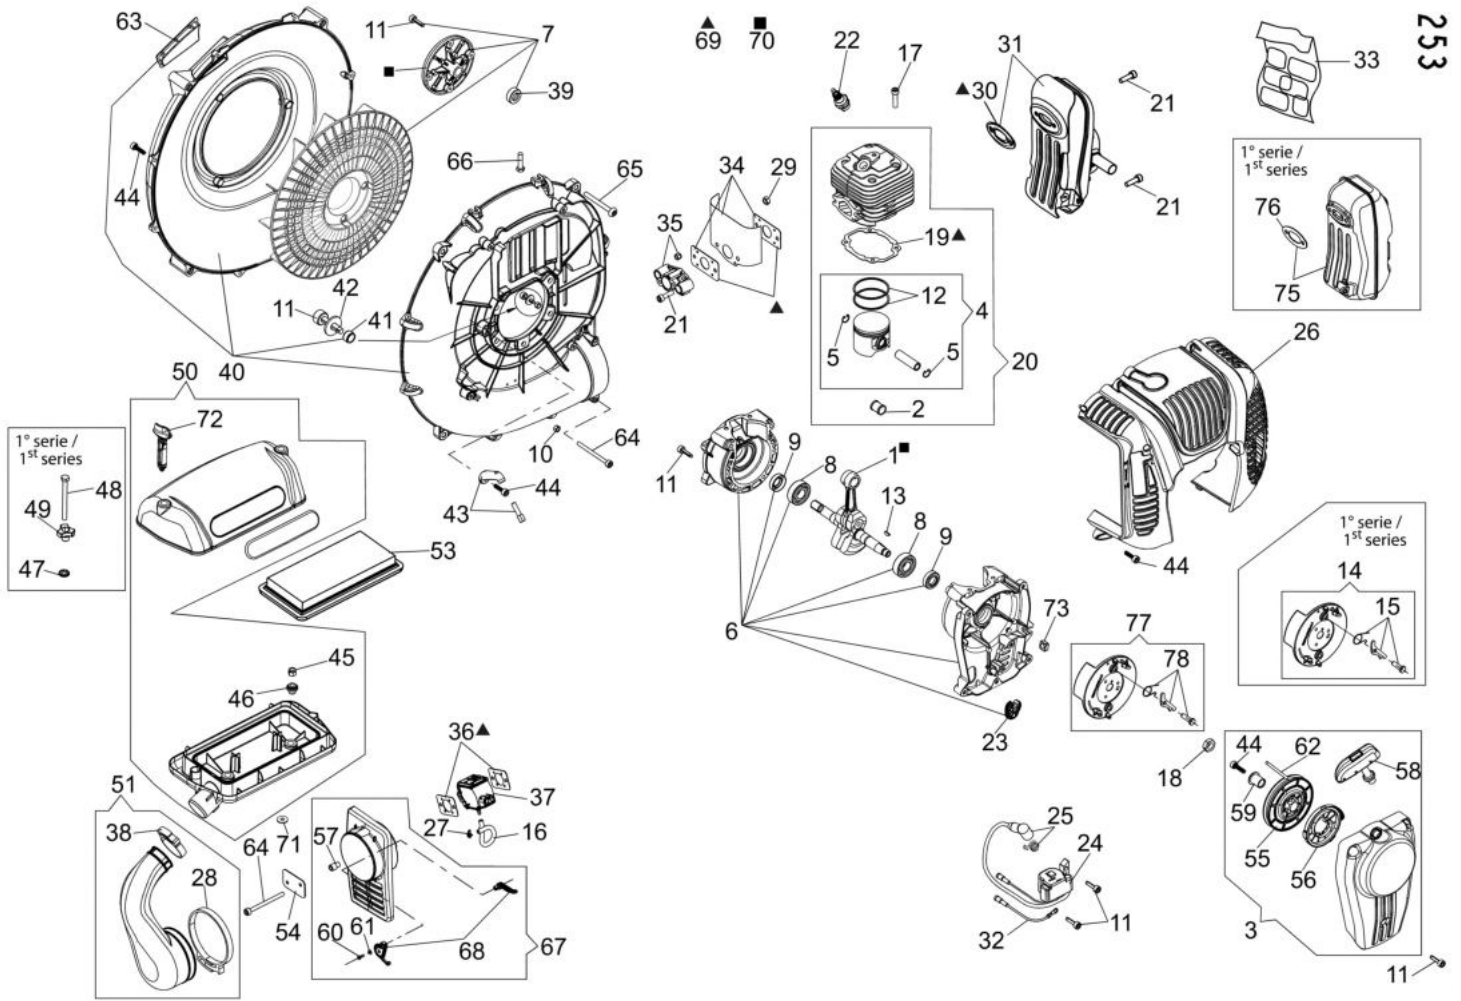

изображение Engine

Ref.Nu	Qty	Part number	Description	Validity from	Validity till	Notes	Bulletin
1	1	CFI0201300	Crankshaft	SN 5448420001			BT6-123-11/18
1	1	56590025	Crankshaft set		SN 5448419999		BT6-123-11/18
2	1	CFI4100100	Thrust bearing				
3	1	CFI0G30310	Starter assy				
4	1	CFI0G01900	Piston assy				
5	2	CFA0301400	Seal ring				
6	1	CFI0G30001	Crankcase assy				
7	1	CFI0G30603	Complete fan		SN 5448419999		BT6-123-11/18
7	1	CFI0G43600	Complete fan	SN 5448420001			BT6-123-11/18
8	2	CFI4000100	Bearing				
9	2	CFI7000100	Oil seal				
10	2	3914003R	Nut				
11	20	CFB5303500	Screw				
12	2	CFI0300300	Piston ring				
13	1	3028013R	Key				
14	1	CFI0G07501	Flywheel set				
15	1	CFI0G40300	Pawl kit			solo per / only for PN CFI0G07500	
16	1	CFI8305000	Suction tube				
17	4	CFA5006000	Screw				
18	1	CFA4700200	Nut				
19	1	CFI0400203	Gasket				
20	1	CFI0G31000	Complete cylinder				
21	5	CFA5000510	Screw				
22	1	3055104R	Spark plug				
23	1	CFI1204900	Buffer				
24	1	CFI3010103	Ignition coil				
25	1	CFI9924900	Cap and spring				
26	1	CFI1205011	Guard				
27	1	CFA6903400	Band				
28	1	CFI6904300	Band				
29	2	3912005R	Nut				
30	1	CFI0504800	Gasket				
31	1	CFI0G44200	Muffler assy	SN 5449160001			BT6-124-12/19
32	1	CFI3005301	Engine stop wire				
33	1	CFI0G40400	Labels kit				
34	1	CFI0G31200	Engine gasket set				
35	1	CFI0G29210	Flange				
36	2	CFI0405000	Gasket				
37	1	CFI0613401	Carburetor				
38	1	CFI6904200	Band				
39	1	CFI2118200	Spacer				
40	1	CFI0G29311	Fan cover				
41	5	CFA2110700	Spacer				
42	5	3918005R	Washer				