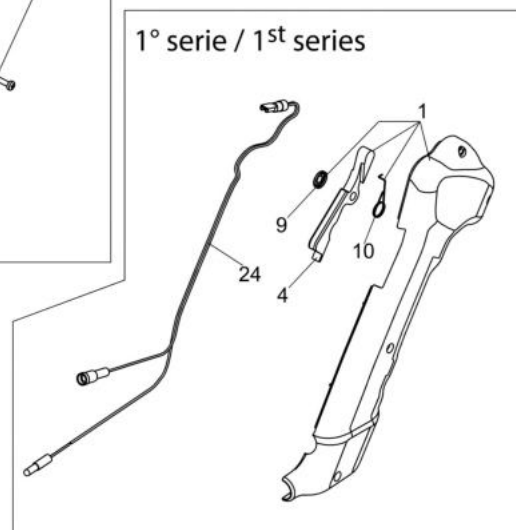

изображение Handle

Ref.Nu	Qty	Part number	Description	Validity from	Validity till	Notes	Bulletin
1	1	CFI0G31501	Schell set		SN 5448209999		BT6-121-06/18
2	1	CFI3401800	Schell				
3	1	CFI3402901	Throttle lever				
4	1	CFI1202902	Lever		SN 5448209999		BT6-121-06/18
5	1	CFI3010200	Switch (stop)				
6	1	CFI2509200	Band			D.100	
6	1	CFI3402800	Band			D.80	
7	1	CFI3401202	Accelerator cable				
8	1	CFI3402000	Control lever				
9	1	CFA6201000	Locking		SN 5448209999		BT6-121-06/18
10	1	CFI1202500	Spring		SN 5448209999		BT6-121-06/18
11	1	CFI3401401	Pin				
12	1	CFA4800200	Nut				
13	1	CFI3403001	Spring				
14	1	CFI3013900	Engine stop wire				
15	1	CFI1205400	Sheath				
16	1	CFI3402700	Cam				
17	1	CFI3402400	Body				
18	1	CFA5307400	Screw				
19	2	3049016R	O-ring				
20	1	CFA3401500	Washer				
21	4	CFA5303100	Screw				
22	1	300000058R	Screw				
23	1	CFI3403200	Support				
24	1	CFI3014100	Engine stop wire		SN 5448209999		BT6-121-06/18
25	1	CFI0G43200	Complete handle			D.100	
25	1	CFI0G29004	Complete handle	SN 5448210001		D.80	BT6-121-06/18
26	1	CFI3401701	Half grip	SN 5448210001			BT6-121-06/18
27	1	CFI3014700	Key	SN 5448210001			BT6-121-06/18
28	1	CFI3010300	Engine stop wire	SN 5448210001			BT6-121-06/18
29	1	CFI3014800	Cable	SN 5448210001			BT6-121-06/18
30	1	CFI0G42400	Antistatic kit	SN 5448210001			BT6-121-06/18