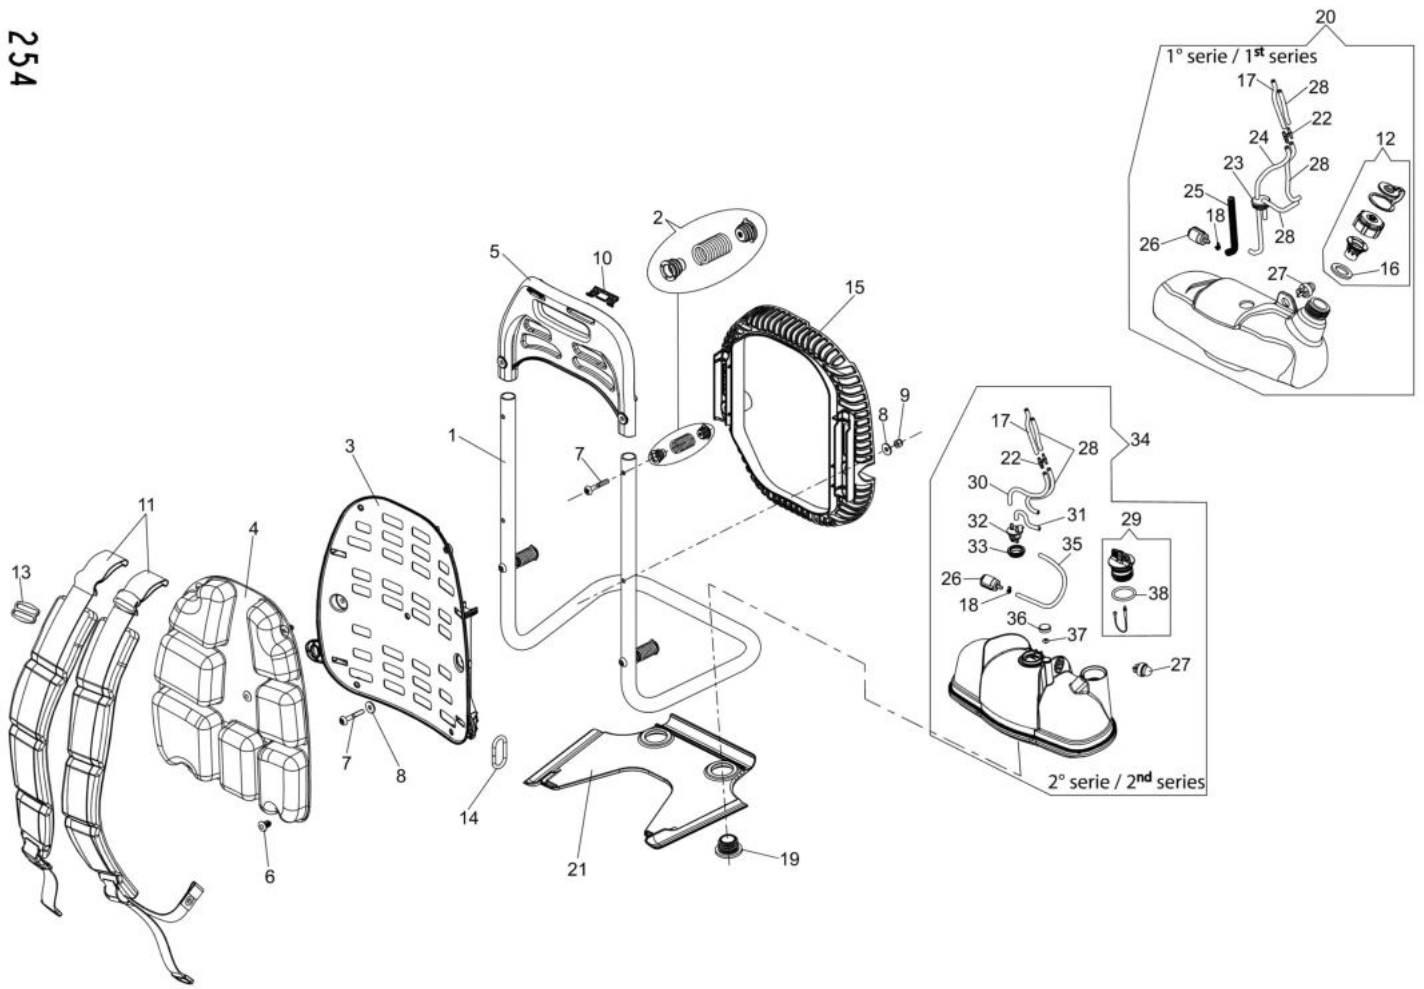

254

изображение Tank / Frame

Ref.Nu	Qty	Part number	Description	Validity from	Validity till	Notes	Bulletin
1	1	CFI2113803	Frame				
2	4	CFI1204701	Shock absorber				
3	1	CFI2114100	Tank assy				
4	1	CFI2114200	Padding				
5	1	CFI2508010	Support				
6	5	CFA3112800	Cap				
7	6	CFB5307300	Screw				
8	4	3918009R	Washer				
9	2	3914008R	Nut				
10	2	CFI2508100	Hooking spring				
11	1	CFI2414410	Harness				
12	1	CFI0G35510	Tank cap		SN 5448340004		BT6-122-09/18
13	2	CFI5400400	Belt fastener				
14	2	CFI3111100	Ring				
15	1	CFI2508700	Grid				
16	1	CFI8305700	Gasket		SN 5448340004		BT6-122-09/18
17	1	CFI8305000	Suction tube				
18	1	CFA6903400	Band				
19	2	CFI2114300	Cap				
20	1	CFI0G40711	Tank assy		SN 5448340004		BT6-122-09/18
21	1	CFI8307201	Support				
22	1	CFI8305900	Connector				
23	1	CFI2111200	Bush		SN 5448340004		BT6-122-09/18
24	1	CFI8305100	Suction tube		SN 5448340004		BT6-122-09/18
25	1	CFI8304701	Spring		SN 5448340004		BT6-122-09/18
26	1	CFI0611900	Filter				
27	1	2318817R	Air purge				
28	3	CFI8306300	Pipe				
29	1	CFI0G40600	Tank cap	SN 5448340005			BT6-122-09/18
30	1	CFI8308200	Suction tube	SN 5448340005			BT6-122-09/18
31	1	CFI8308100	Pipe	SN 5448340005			BT6-122-09/18
32	1	CFI8307900	Support	SN 5448340005			BT6-122-09/18
33	1	CFI8307800	Buffer	SN 5448340005			BT6-122-09/18
34	1	CFI0G40711	Tank assy	SN 5448340005			BT6-122-09/18
35	1	CFI8306601	Suction tube	SN 5448340005			BT6-122-09/18
36	1	CFI8307500	Cover	SN 5448340005			BT6-122-09/18
37	1	CFI8215400	Valve	SN 5448340005			BT6-122-09/18
38	1	CFI7303500	Ring	SN 5448340005			BT6-122-09/18