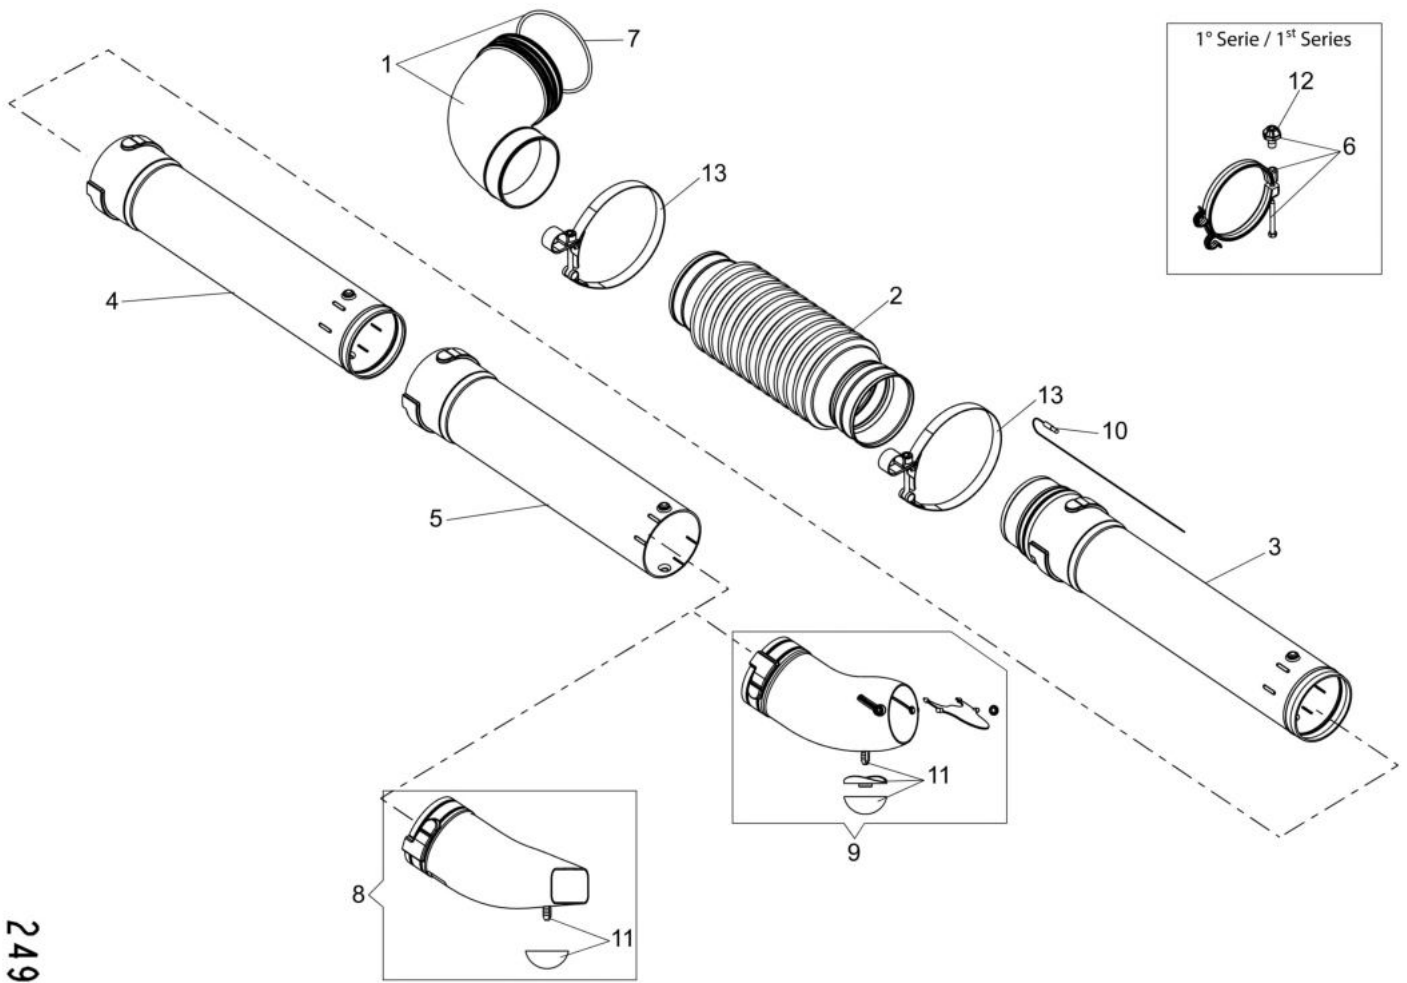

изображение Handle

Ref.Nu	Qty	Part number	Description	Validity from	Validity till	Notes	Bulletin
1	1	CFI0G31501	Schell set		SN 5448209999		BT6-121-06/18
2	1	CFI3401800	Schell				
3	1	CFI3402901	Throttle lever				
4	1	CFI1202902	Lever		SN 5448209999		BT6-121-06/18
5	1	CFI3010200	Switch (stop)				
6	1	CFI2509200	Band			D.100	
6	1	CFI3402800	Band			D.80	
7	1	CFI3401202	Accelerator cable				
8	1	CFI3402000	Control lever				
9	1	CFA6201000	Locking		SN 5448209999		BT6-121-06/18
10	1	CFI1202500	Spring		SN 5448209999		BT6-121-06/18
11	1	CFI3401401	Pin				
12	1	CFA4800200	Nut				
13	1	CFI3403001	Spring				
14	1	CFI3013900	Engine stop wire				
15	1	CFI1205400	Sheath				
16	1	CFI3402700	Cam				
17	1	CFI3402400	Body				
18	1	CFA5307400	Screw				
19	2	3049016R	O-ring				
20	1	CFA3401500	Washer				
21	4	CFA5303100	Screw				
22	1	300000058R	Screw				
23	1	CFI3403200	Support				
24	1	CFI3014100	Engine stop wire		SN 5448209999		BT6-121-06/18
25	1	CFI0G43200	Complete handle			D.100	
25	1	CFI0G29004	Complete handle	SN 5448210001		D.80	BT6-121-06/18
26	1	CFI3401701	Half grip	SN 5448210001			BT6-121-06/18
27	1	CFI3014700	Key	SN 5448210001			BT6-121-06/18
28	1	CFI3010300	Engine stop wire	SN 5448210001			BT6-121-06/18
29	1	CFI3014800	Cable	SN 5448210001			BT6-121-06/18
30	1	CFI0G42400	Antistatic kit	SN 5448210001			BT6-121-06/18

249

изображение Extension hose D.80

Ref.Nu	Qty	Part number	Description	Validity from	Validity till	Notes	Bulletin
1	1	CFI0G23900	Elbow and O-ring				
2	1	56520185R	Hose				
3	1	CFI2412001	Tube				
4	1	CFI2411801	Extension hose				
5	1	CFI2413600	Tube				
6	2	CFI6905501	Band		03/2019	Plastica; Plastic	
7	1	3049031R	O-ring				
8	1	CFI2412201	Grip-end				
9	1	CFI2412301	Grip-end				
10	1	CFI3014200	Wire		SN 5448209999		BT6-121-06/18
11	1	CFI0G26400	Fitment system				
12	2	CFA2112302	Knob		03/2019		
13	2	CFI6905501	Band	04/2019		Metallo; Metal	