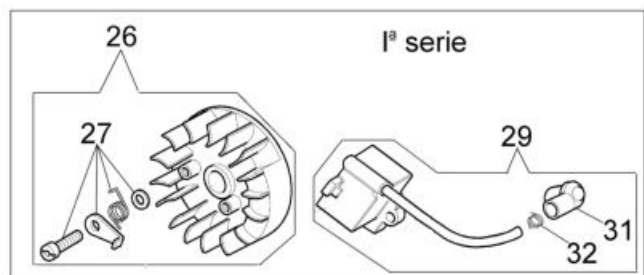

изображение Engine

Ref.Nu	Qty	Part number	Description	Validity from	Validity till	Notes	Bulletin
1	1	50160100	Crankshaft				
2	1	50160107	Crankcase				
3	1	50160105A	Cylinder				
4	1	50162014	Piston assy Ø34				
5	1	50160108R	Bearing				
6	1	50160102	Seal ring				
7	1	61070076	Bearing				
8	2	50160140	Spacer				
9	2	61070067R	Ring				
10	1	61070066	Piston pin				
11	1	50160143R	Piston ring				
12	1	50160082	Fitting				
13	2	3916004R	Washer				
14	1	50160122R	Gasket				
15	1	50160124R	Muffler				
16	1	50160123	Plate				
17	1	50160146	Screw				
18	1	50160116R	Clutch				
19	2	50160119R	Spring				
20	1	50162015	Clutch drum 3/8				
20	1	50162016	Clutch drum 1/4				
21	1	50160120R	Bearing				
22	1	50350143R	Washer				
23	1	50160103R	Seal ring				
24	4	50160145	Screw				
25	1	61070070R	Key				
26	1	50160214A	Flywheel and coil kit				BT4-137-08/09
27	1	50162019A	Pawl kit				
28	1	004000142R	Nut				
29	1	50160214A	Flywheel and coil kit				BT4-137-08/09
30	2	50160094	Spacer				
31	1	094600097AR	Spark plug cap				
32	1	094600169AR	Spring				
33	1	50160092A	Cable				
34	2	094000227	Screw				
35	1	3055101R	Spark plug				
36	2	006000315R	Washer				
37	1	50160065	Tube				
38	1	4098377R	Band				
39	1	006000311	Band				
40	1	50160214A	Flywheel and coil kit				BT4-137-08/09
41	1	50160214A	Flywheel and coil kit				BT4-137-08/09
42	1	50160214A	Flywheel and coil kit				BT4-137-08/09