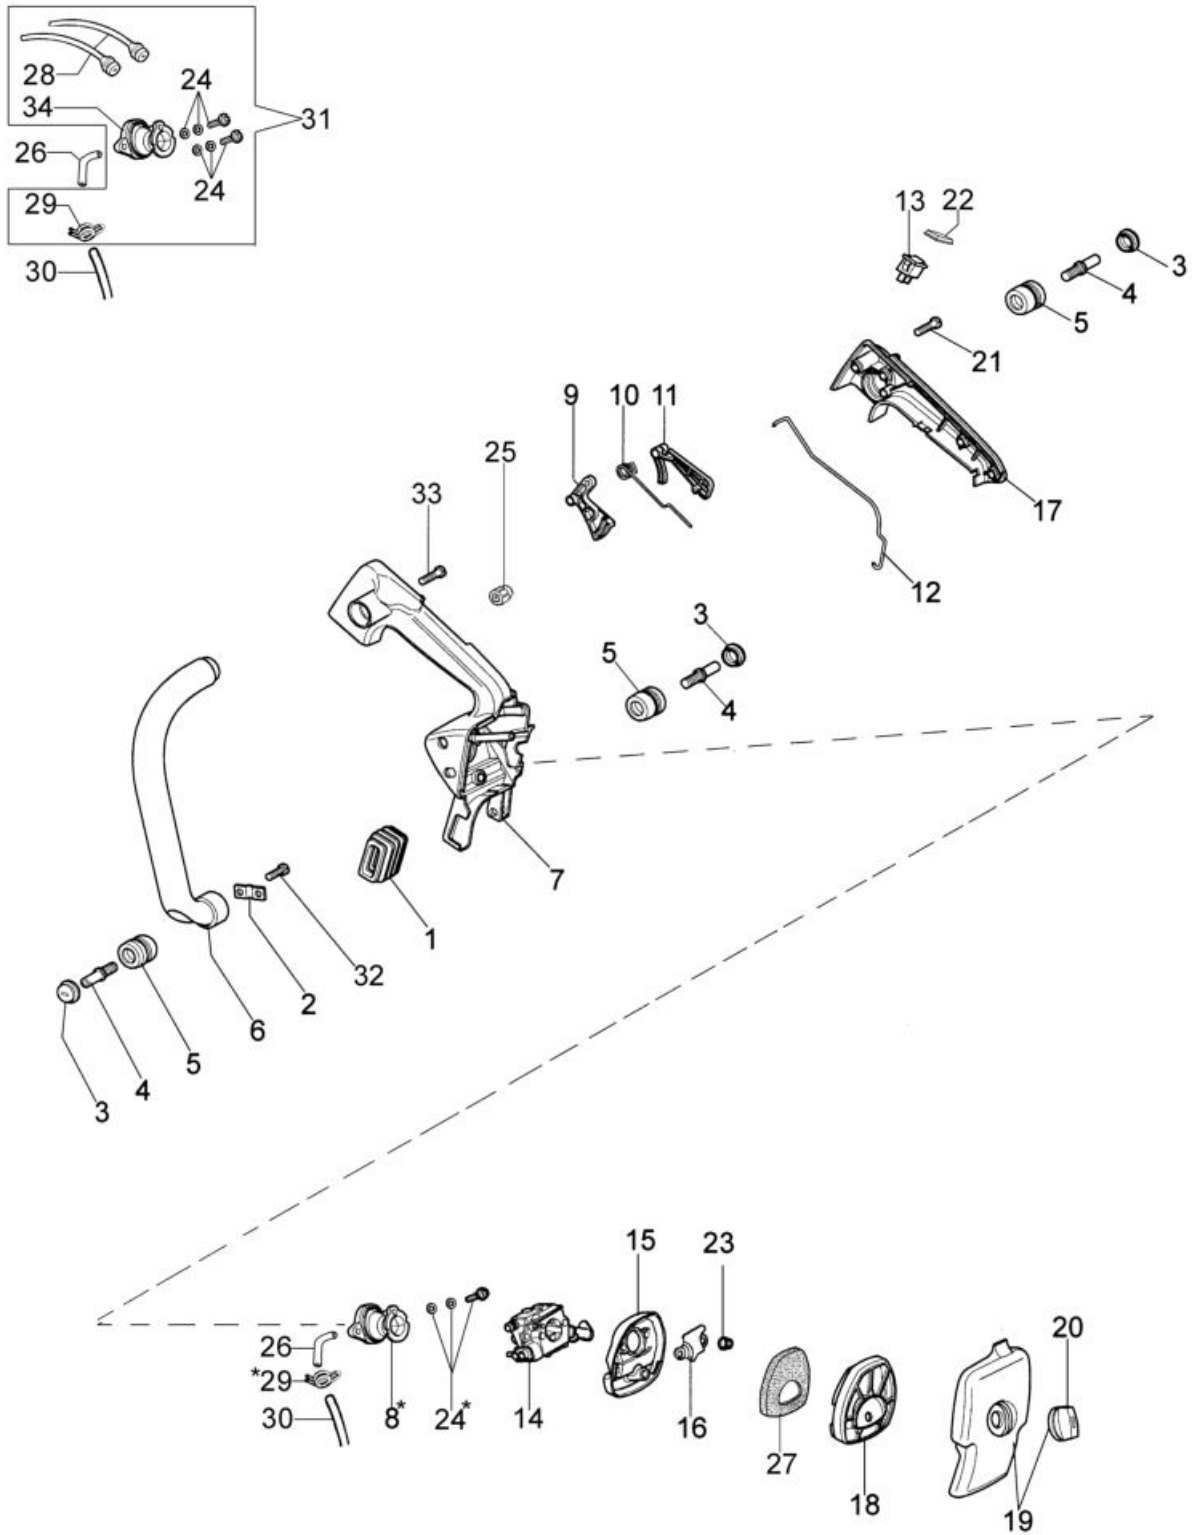

изображение Handle and air filter

Ref.Nu	Qty	Part number	Description	Validity from	Validity till	Notes	Bulletin
1	1	50160046	AV-mount				
2	1	50160055R	Strap				
3	3	50160044R	Cover				
4	3	50160056	Screw				
5	3	50160040AR	AV-mount				
6	1	50160028	Handle				
7	1	50160193CR	Handle kit				
8	1	50160194BR	Manifold				BT4-128-12/07
9	1	50160188R	Throttle				
10	1	50160038	Spring				
11	1	50160187R	Lever				
12	1	50160041A	Throttle rod				
13	1	2317021R	Switch				
14	1	2318895CR	Carburetor WT-726C				
15	1	50160030A	Support				
16	1	50160051	Plate				
17	1	50160026	Cover				
18	1	50160029R	Air filter				
19	1	50162024B	Filter cover kit				
20	1	50110007R	Knob				
21	2	50030269R	Screw				
22	1	2317013R	Guard				
23	2	3912005R	Nut				
24	2	50160174R	Screw				BT4-128-12/07
25	1	50010061R	AV-mount				
26	1	50160082	Fitting				
27	1	50160047R	Air filter				
28	2	50160066CR	Tube				BT4-128-12/07
29	1	4098377R	Band				BT4-128-12/07
30	1	50160065	Tube				
31	1	50160193CR	Handle kit				BT4-128-12/07
32	1	3960070AR	Screw				
33	1	50030270	Screw				
34	1	50160193CR	Handle kit				BT4-128-12/07