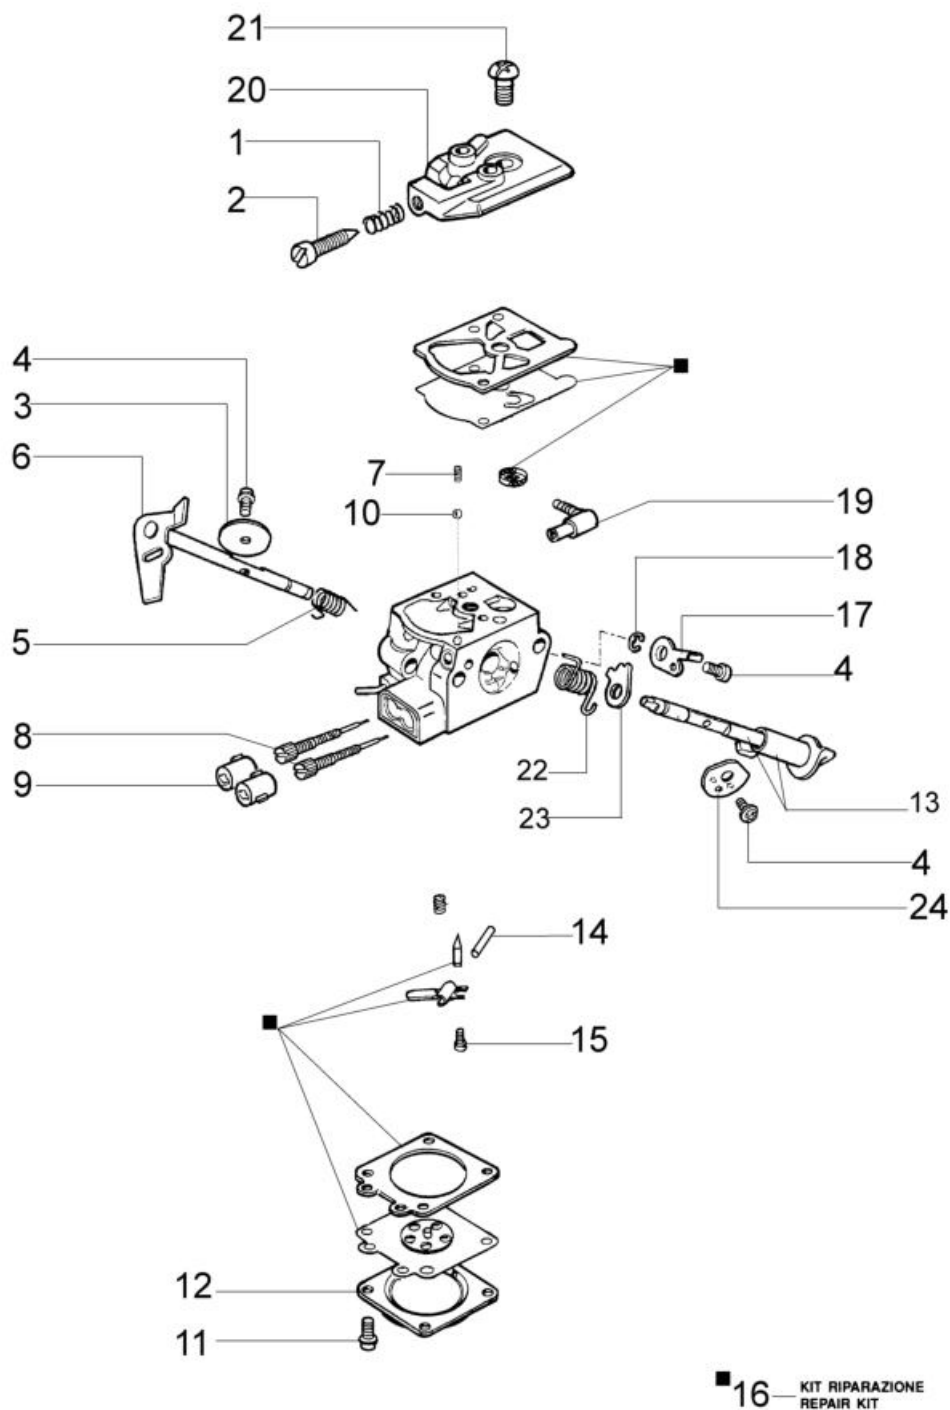

изображение Carburetor WT-726C

Ref.Nu	Qty	Part number	Description	Validity from	Validity till	Notes	Bulletin
1	1	2318616	Spring				
2	1	074000240	Adjust. screw				
3	1	2318898	Lever				
4	3	50010141	Screw				
5	1	2318615	Spring				
6	1	2318638	Shaft				
7	1	095000146	Spring				
8	2	2318893	Screw L				
9	2	2318867R	Caps-lock				
10	1	094600143	Ball				
11	4	035000162	Screw				
12	1	2318191	Cover				
13	1	2318857	Shaft				
14	1	003300201	Spindle				
15	1	003300202	Screw				
16	1	2318671	Repair kit				
17	1	2318898	Lever				
18	2	095000164	Ring				
19	1	380000335	Fitting				
20	1	2318856	Cover				
21	1	003300197	Screw				
22	1	2318899	Spring				
23	1	2318865	Lever				
24	1	2318896	Shutter