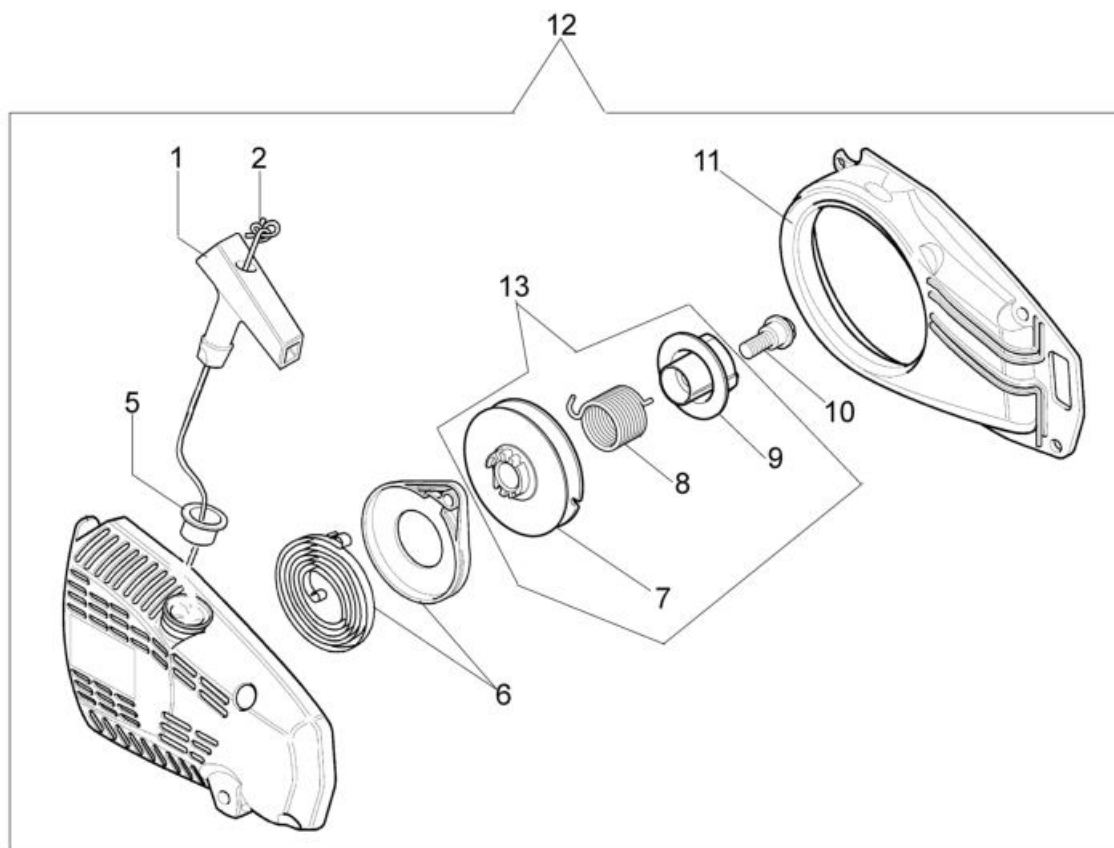

изображение Engine

Ref.Nu	Qty	Part number	Description	Validity from	Validity till	Notes	Bulletin
1	1	50160100	Crankshaft				
2	1	50160107	Crankcase				
3	1	50160105A	Cylinder				
4	1	50162014	Piston assy Ø34				
5	1	50160108R	Bearing				
6	1	50160102	Seal ring				
7	1	61070076	Bearing				
8	2	50160140	Spacer				
9	2	61070067R	Ring				
10	1	61070066	Piston pin				
11	1	50160143R	Piston ring				
12	1	50160082	Fitting				
13	2	3916004R	Washer				
14	1	50160122R	Gasket				
15	1	50160124R	Muffler				
16	1	50160123	Plate				
17	1	50160146	Screw				
18	1	50160116R	Clutch				
19	2	50160119R	Spring				
20	1	50162015	Clutch drum 3/8				
20	1	50162016	Clutch drum 1/4				
21	1	50160120R	Bearing				
22	1	50350143R	Washer				
23	1	50160103R	Seal ring				
24	4	50160145	Screw				
25	1	61070070R	Key				
26	1	50160214A	Flywheel and coil kit				BT4-137-08/09
27	1	50162019A	Pawl kit				
28	1	004000142R	Nut				
29	1	50160214A	Flywheel and coil kit				BT4-137-08/09
30	2	50160094	Spacer				
31	1	094600097AR	Spark plug cap				
32	1	094600169AR	Spring				
33	1	50160092A	Cable				
34	2	094000227	Screw				
35	1	3055101R	Spark plug				
36	2	006000315R	Washer				
37	1	50160065	Tube				
38	1	4098377R	Band				
39	1	006000311	Band				
40	1	50160214A	Flywheel and coil kit				BT4-137-08/09
41	1	50160214A	Flywheel and coil kit				BT4-137-08/09
42	1	50160214A	Flywheel and coil kit				BT4-137-08/09

изображение Starter assy

Ref.Nu	Qty	Part number	Description	Validity from	Validity till	Notes	Bulletin
1	1	50160031	Handle				
2	1	50070123R	Starter rope				
4	6	50030269R	Screw				
5	1	094000038	Bushing				
6	1	50160035R	Spring				
7	1	50170153R	Starter pulley				BT4-123-02/07
8	1	50160180	Spring				BT4-123-02/07
9	1	50170155R	Sprocket				BT4-123-02/07
10	1	50160024	Screw				
11	1	50160219A	Flange				BT4-130-04/08
12	1	50160220CR	Starter assy				BT4-123-02/07
13	1	50160181	Easy-on starter assembly				BT4-123-02/07