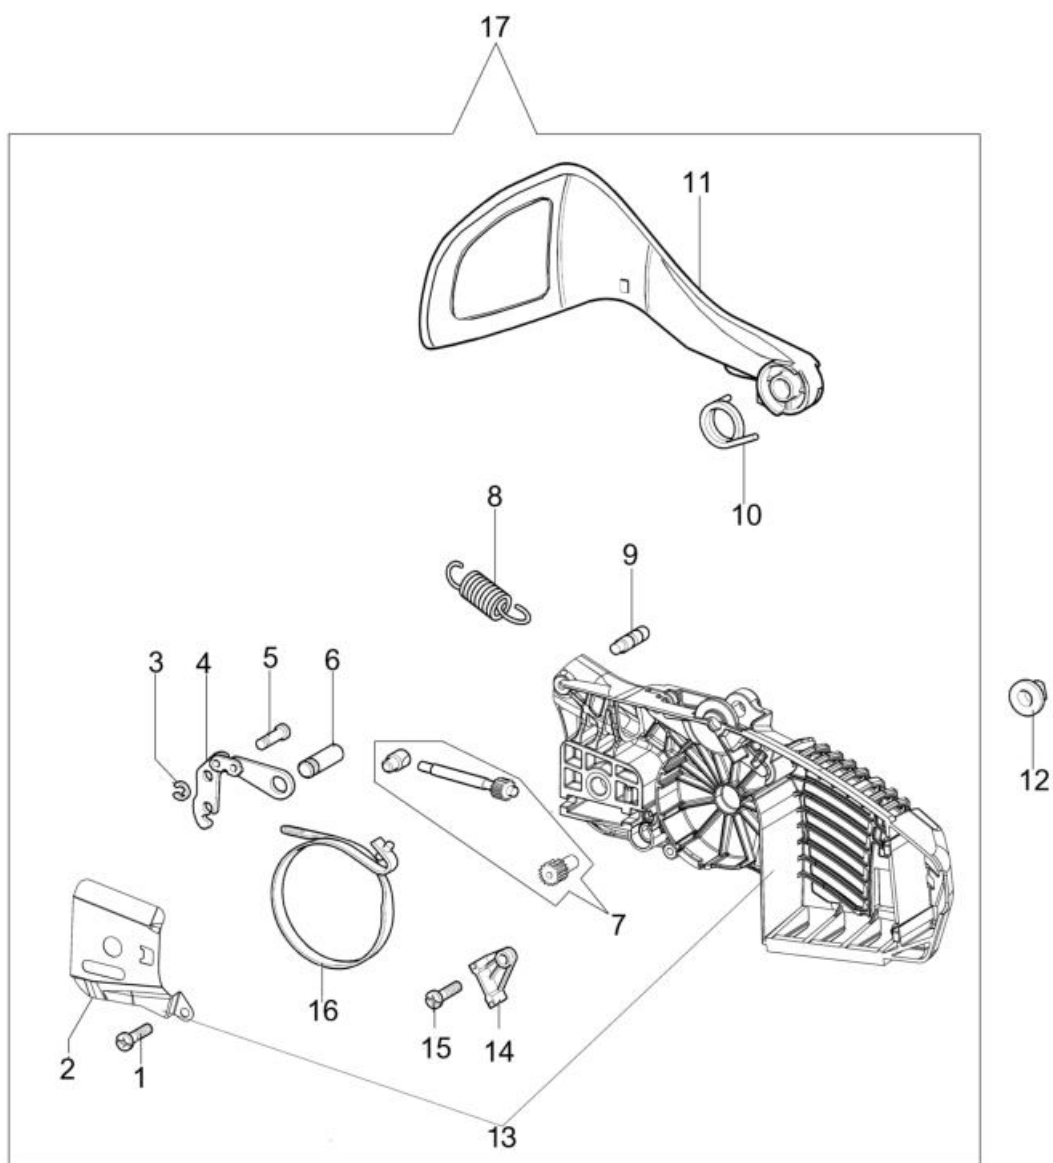

18
Kit etichette
Labels set
Kit etiquette
Kit etiquetas
Etikettenkit

изображение Chain brake

Ref.Nu	Qty	Part number	Description	Validity from	Validity till	Notes	Bulletin
1	1	50030272	Screw				
2	1	50160237R	Plate				BT4-154-12/12
3	1	3026003R	Ring				
4	1	097000146	Lever				
5	1	097000106R	Plug				
6	1	50050066R	Plug				
7	1	50162017A	Chain tensioner kit				
8	1	50160039	Spring				
9	1	50050064R	Pin				
10	1	50010088AR	Spring				
11	1	50160010AR	Guard				
12	1	50010148R	Nut				
13	1	50160239AR	Chain cover				BT4-130-04/08, BT4-154-12/12
14	1	50160032	Clamp				
15	1	50030269R	Screw				
16	1	50160009R	Brake band				
17	1	50162030CR	Chain cover assy				BT4-154-12/12
18	1	50162012	Labels kit