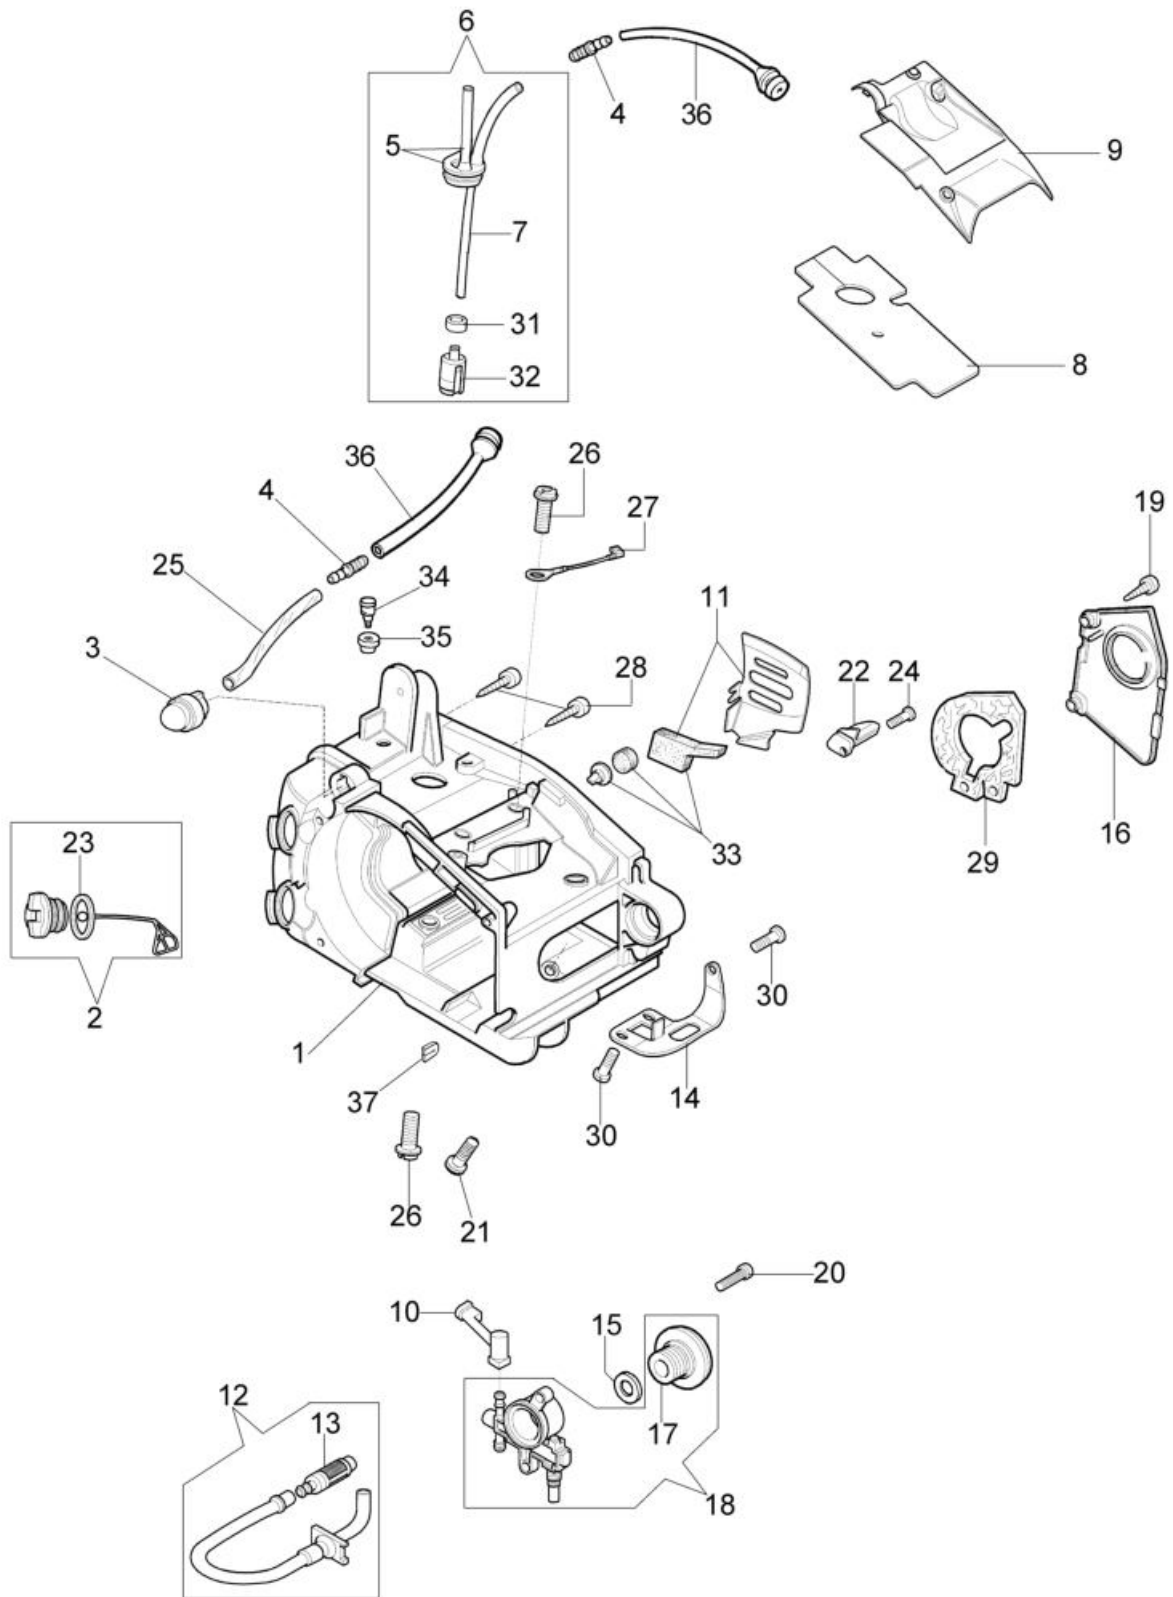

изображение Engine

Ref.Nu	Qty	Part number	Description	Validity from	Validity till	Notes	Bulletin
1	1	50160100	Crankshaft				
2	1	50160107	Crankcase				
3	1	50160105A	Cylinder				
4	1	50162014	Piston assy Ø34				
5	1	50160108R	Bearing				
6	1	50160102	Seal ring				
7	1	61070076	Bearing				
8	2	50160140	Spacer				
9	2	61070067R	Ring				
10	1	61070066	Piston pin				
11	1	50160143R	Piston ring				
12	1	50160082	Fitting				
13	2	3916004R	Washer				
14	1	50160122R	Gasket				
15	1	50160124R	Muffler				
16	1	50160123	Plate				
17	1	50160146	Screw				
18	1	50160116R	Clutch				
19	2	50160119R	Spring				
20	1	50162015	Clutch drum 3/8				
20	1	50162016	Clutch drum 1/4				
21	1	50160120R	Bearing				
22	1	50350143R	Washer				
23	1	50160103R	Seal ring				
24	4	50160145	Screw				
25	1	61070070R	Key				
26	1	50160214A	Flywheel and coil kit				BT4-137-08/09
27	1	50162019A	Pawl kit				
28	1	004000142R	Nut				
29	1	50160214A	Flywheel and coil kit				BT4-137-08/09
30	2	50160094	Spacer				
31	1	094600097AR	Spark plug cap				
32	1	094600169AR	Spring				
33	1	50160092A	Cable				
34	2	094000227	Screw				
35	1	3055101R	Spark plug				
36	2	006000315R	Washer				
37	1	50160065	Tube				
38	1	4098377R	Band				
39	1	006000311	Band				
40	1	50160214A	Flywheel and coil kit				BT4-137-08/09
41	1	50160214A	Flywheel and coil kit				BT4-137-08/09
42	1	50160214A	Flywheel and coil kit				BT4-137-08/09

изображение Starter assy

Ref.Nu	Qty	Part number	Description	Validity from	Validity till	Notes	Bulletin
1	1	50160031	Handle				
2	1	50070123R	Starter rope				
4	6	50030269R	Screw				
5	1	094000038	Bushing				
6	1	50160035R	Spring				
7	1	50170153R	Starter pulley				BT4-123-02/07
8	1	50160180	Spring				BT4-123-02/07
9	1	50170155R	Sprocket				BT4-123-02/07
10	1	50160024	Screw				
11	1	50160219A	Flange				BT4-130-04/08
12	1	50160220CR	Starter assy				BT4-123-02/07
13	1	50160181	Easy-on starter assembly				BT4-123-02/07