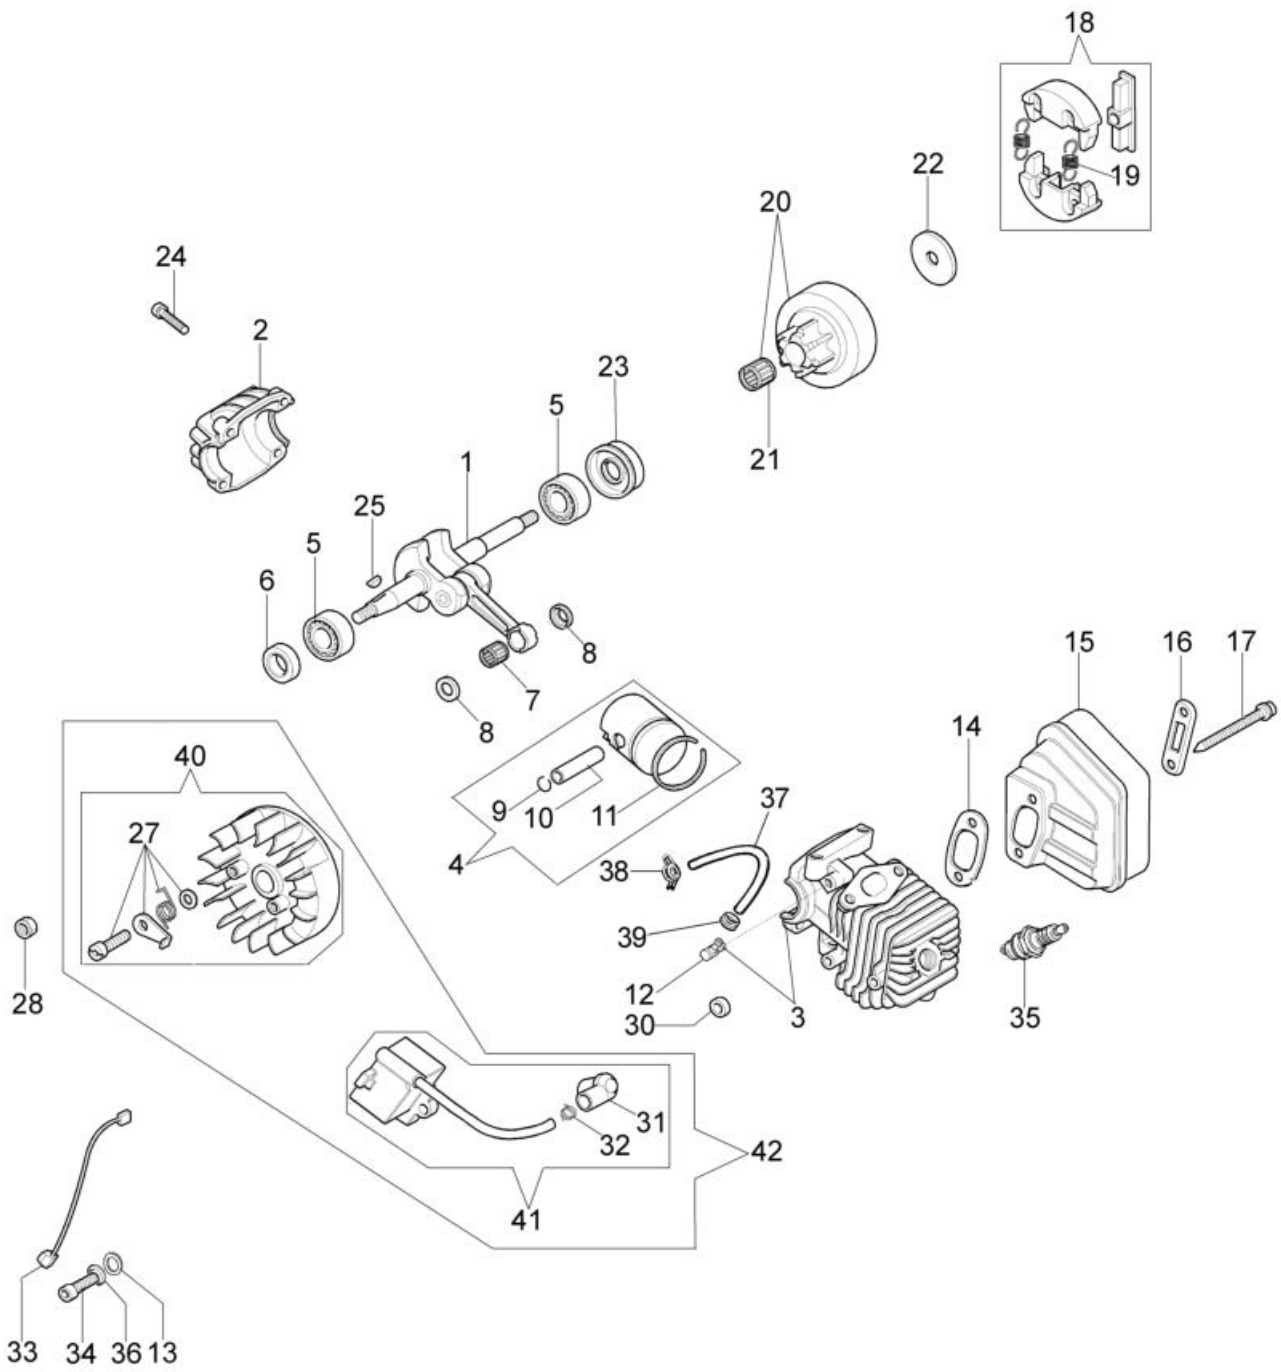

изображение Engine

Ref.Nu	Qty	Part number	Description	Validity from	Validity till	Notes	Bulletin
1	1	50160100	Crankshaft				
2	1	50160107	Crankcase				
3	1	50160105A	Cylinder				
4	1	50162014	Piston assy Ø34				
5	1	50160108R	Bearing				
6	1	50160102	Seal ring				
7	1	61070076	Bearing				
8	2	50160140	Spacer				
9	2	61070067R	Ring				
10	1	61070066	Piston pin				
11	1	50160143R	Piston ring				
12	1	50160082	Fitting				
13	2	3916004R	Washer				
14	1	50160122R	Gasket				
15	1	50160124R	Muffler				
16	1	50160123	Plate				
17	1	50160146	Screw				
18	1	50160116R	Clutch				
19	2	50160119R	Spring				
20	1	50162015	Clutch drum 3/8				
20	1	50162016	Clutch drum 1/4				
21	1	50160120R	Bearing				
22	1	50350143R	Washer				
23	1	50160103R	Seal ring				
24	4	50160145	Screw				
25	1	61070070R	Key				
26	1	50160214A	Flywheel and coil kit				BT4-137-08/09
27	1	50162019A	Pawl kit				
28	1	004000142R	Nut				
29	1	50160214A	Flywheel and coil kit				BT4-137-08/09
30	2	50160094	Spacer				
31	1	094600097AR	Spark plug cap				
32	1	094600169AR	Spring				
33	1	50160092A	Cable				
34	2	094000227	Screw				
35	1	3055101R	Spark plug				
36	2	006000315R	Washer				
37	1	50160065	Tube				
38	1	4098377R	Band				
39	1	006000311	Band				
40	1	50160214A	Flywheel and coil kit				BT4-137-08/09
41	1	50160214A	Flywheel and coil kit				BT4-137-08/09
42	1	50160214A	Flywheel and coil kit				BT4-137-08/09