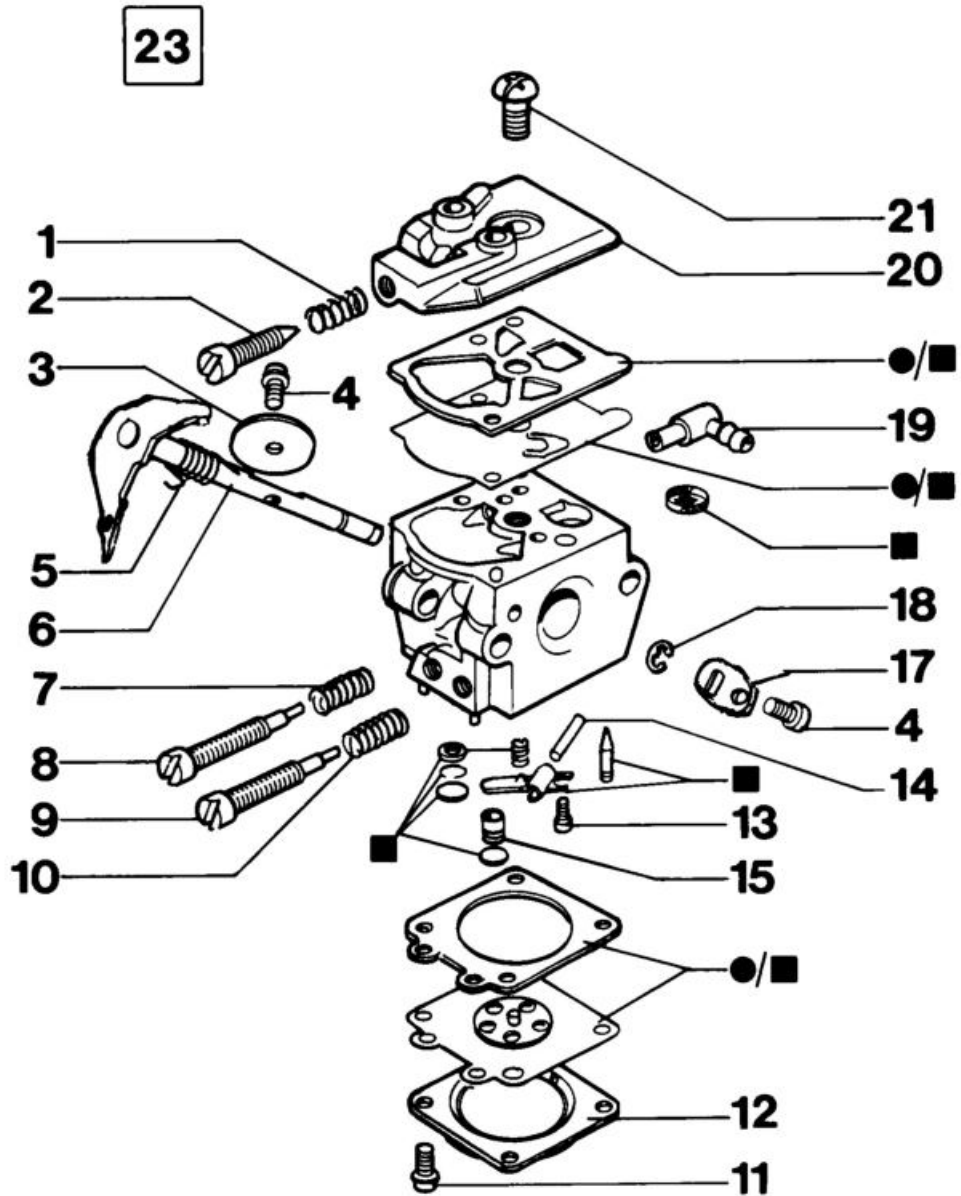

per }
for } mod. 931

16 ■ KIT RIPARAZIONE
REPAIR KIT

22 ● KIT MEMBRANE & GUARNIZIONI
DIAPHRAGM & GASKET SET

изображение Carburetor WT-477A

Ref.Nu	Qty	Part number	Description	Validity from	Validity till	Notes	Bulletin
1		2318616	Spring				
2		2318617	Screw				
3		375100078	Shutter				
4		003300209	Screw				
5		2318615	Spring				
6		2318611	Shaft				
7		035000165	Spring				
8		2318618	Screw L				
9		2318619	Screw H				
10		093500115	Spring				
11		035000162	Screw				
12		2318191	Cover				
13		003300202	Screw				
14		003300201	Spindle				
15		2318613	Jet				
16		-	Not available for this product				
17		2318614	Lever				
18		095000164	Ring				
19		003300036	Fittings				
20		2318612	Cover				
21		003300197	Screw				
22		-	Not available for this product				
23		2318610R	Carburetor WT-477A