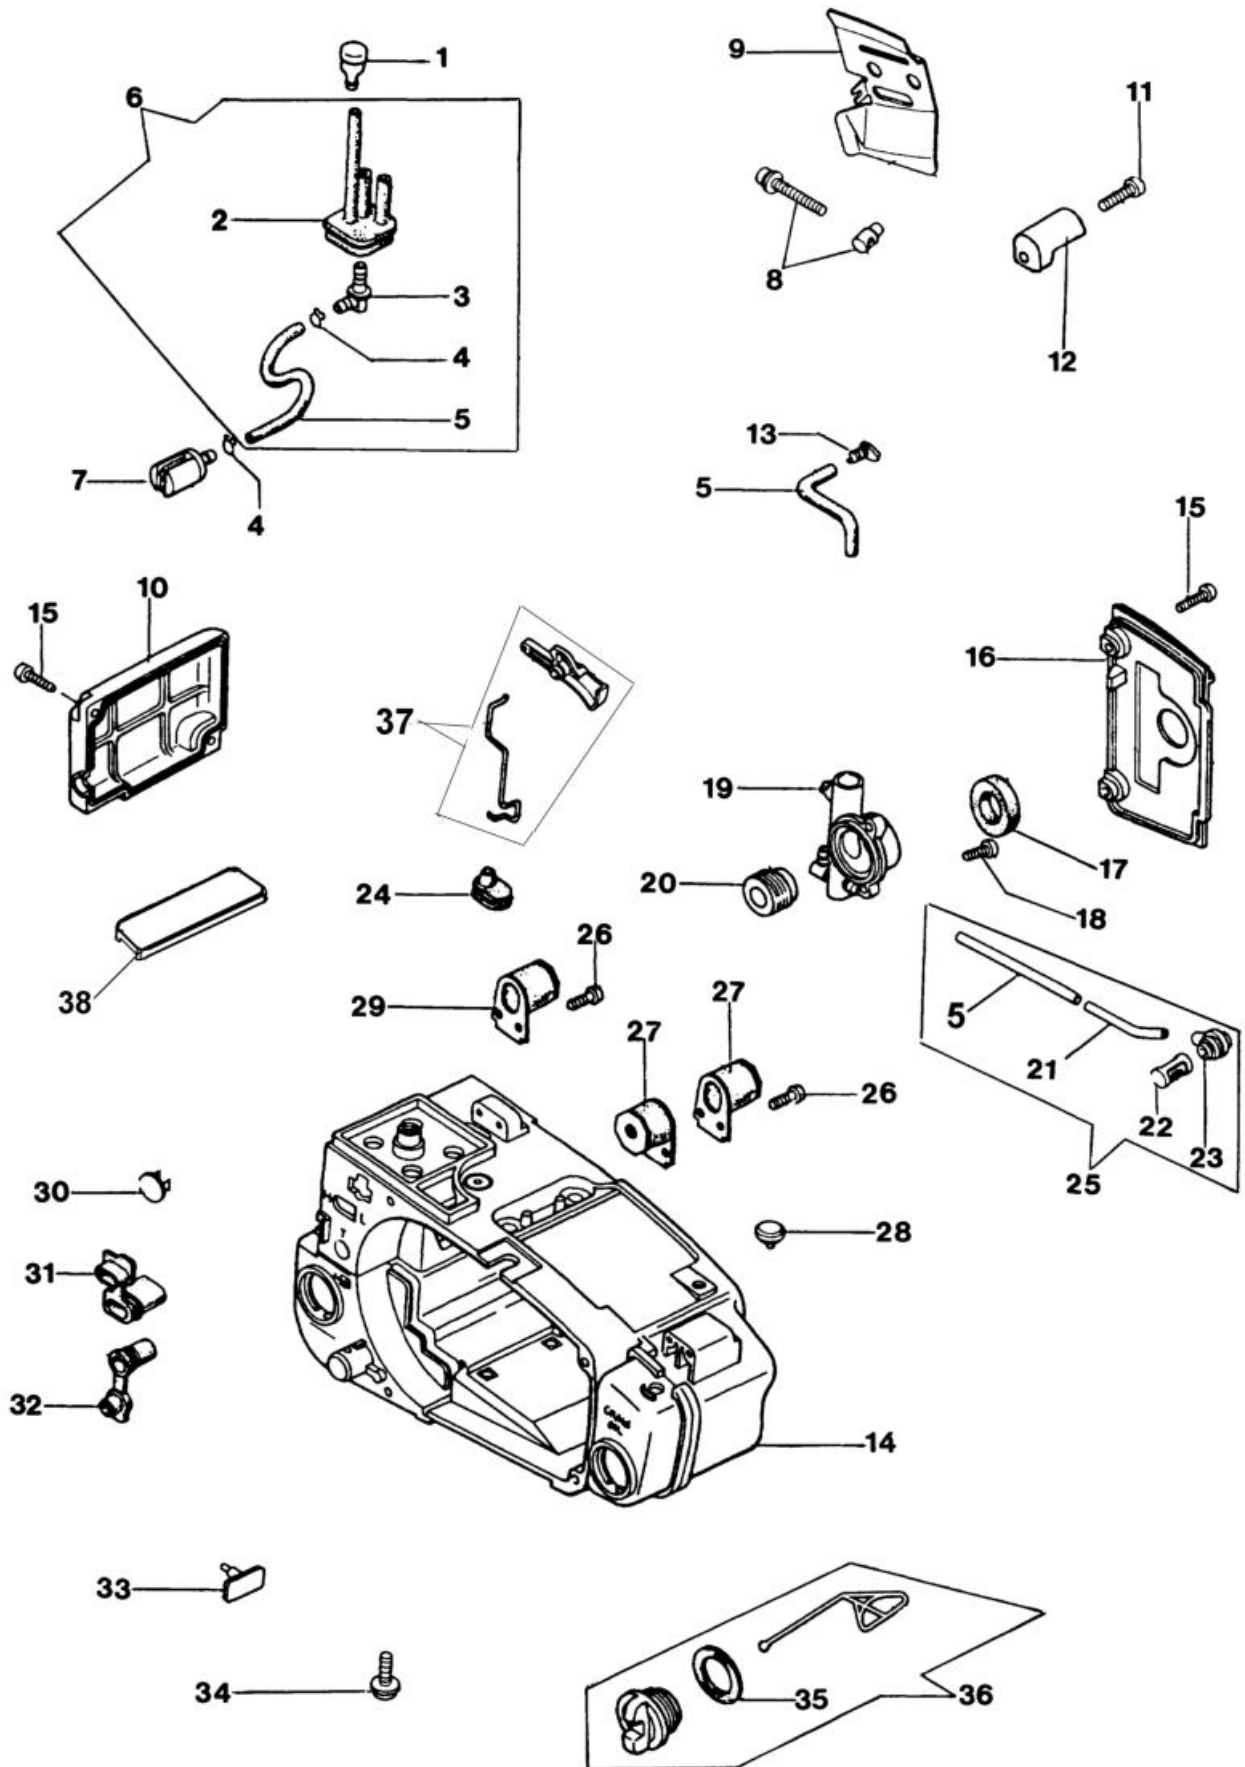

изображение Tank

Ref.Nu	Qty	Part number	Description	Validity from	Validity till	Notes	Bulletin
1		50030040R	Breather valve				
2		50030390	Bush				
3		50030286	Fittings				
4		50030037R	Band				
5		50032057R	Oil suction				
6		50030329R	Fittings				
7		50030036R	Fuel filter				
8		50032011	Chain tensioner screw				
9		50030125	Plate				
10		50030400	Cover				
11		50030270	Screw				
12		50030127R	Guard				
13		50030052	Clamp				
14		50030024AR	Crankcase				
15		50030269R	Screw				
16		50030140R	Cover				
17		50030139R	Gasket				
18		50030291	Screw				
19		50032020R	Oil pump				
20		50030136R	Worm gear				
21		50032057R	Oil suction				
22		50032057R	Oil suction				
23		50032057R	Oil suction				
24		50030173	Grommet				
25		50032057R	Oil suction				
26		50030272	Screw				
27		50030229R	Support				
28		50030053R	Breather valve				
29		50030085R	Support				
30		50030178AR	Cap				
31		50030175	Screw guide				
32		50030174	Screw guide				
33		50030033	Breather valve				
34		50030374R	Screw				
35		50030268A	Gasket				
36		50030304AR	Cap				
37		50032012	Thrott.lever/ro				
38		50040048	Cover