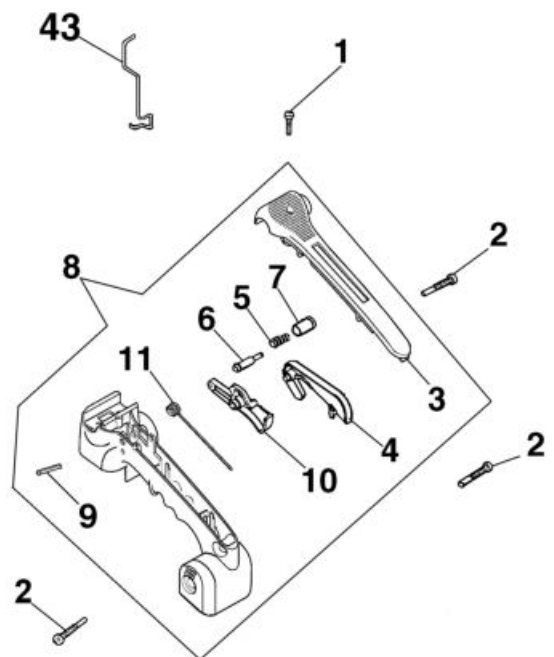

изображение Clutch and handles

Ref.Nu	Qty	Part number	Description	Validity from	Validity till	Notes	Bulletin
1	1	50030269R	Screw				
2	2	50030279	Screw				
3	1	50030249R	Cover				
4	1	50030082A	Throttle lever				
5	1	50030077	Spring				
6	1	50030076R	Plug				
7	1	50030078R	Button				
8	1	50032037	Handle kit				
9	1	50030081	Plug				
10	1	50032012	Thrott.lever/ro				
11	1	50030080	Spring				
12	1	50030065R	Handle				
13	1	50030270	Screw				
14	1	50030068R	Strap				
15	1	50030067R	Support				
16	1	50030271	Screw				
17	1	50030138R	Clutch driver				
18	1	50030372R	Roller cage				
19	1	50032009	Clutch drum				
20	1	50030092	Washer				
21	1	50030350R	Spring				
22	1	50030090A	Clutch				
23	1	50032023AR	Chain cover				
24	1	50030242	Guard				
25	1	50030100	Spring				
26	1	3914003R	Nut				
27	1	3916005R	Washer				
28	1	50030105	Spacer				
29	1	50030292	Screw				
30	1	50030110	Spring				
31	1	50030106	Bushing				
32	1	50030107A	Weight				
33	1	50030122	Cover				
34	1	50030272	Screw				
35	1	50030116R	Plug				
36	1	50030118	Lever				
37	1	50030111	Spring				
38	1	50030117	Plug				
39	1	50030119R	Brake band				
40	1	50030113	Brake lever				
41	1	50010148R	Nut				
42	1	50030121	Spring				
43	1	50032012	Thrott.lever/ro