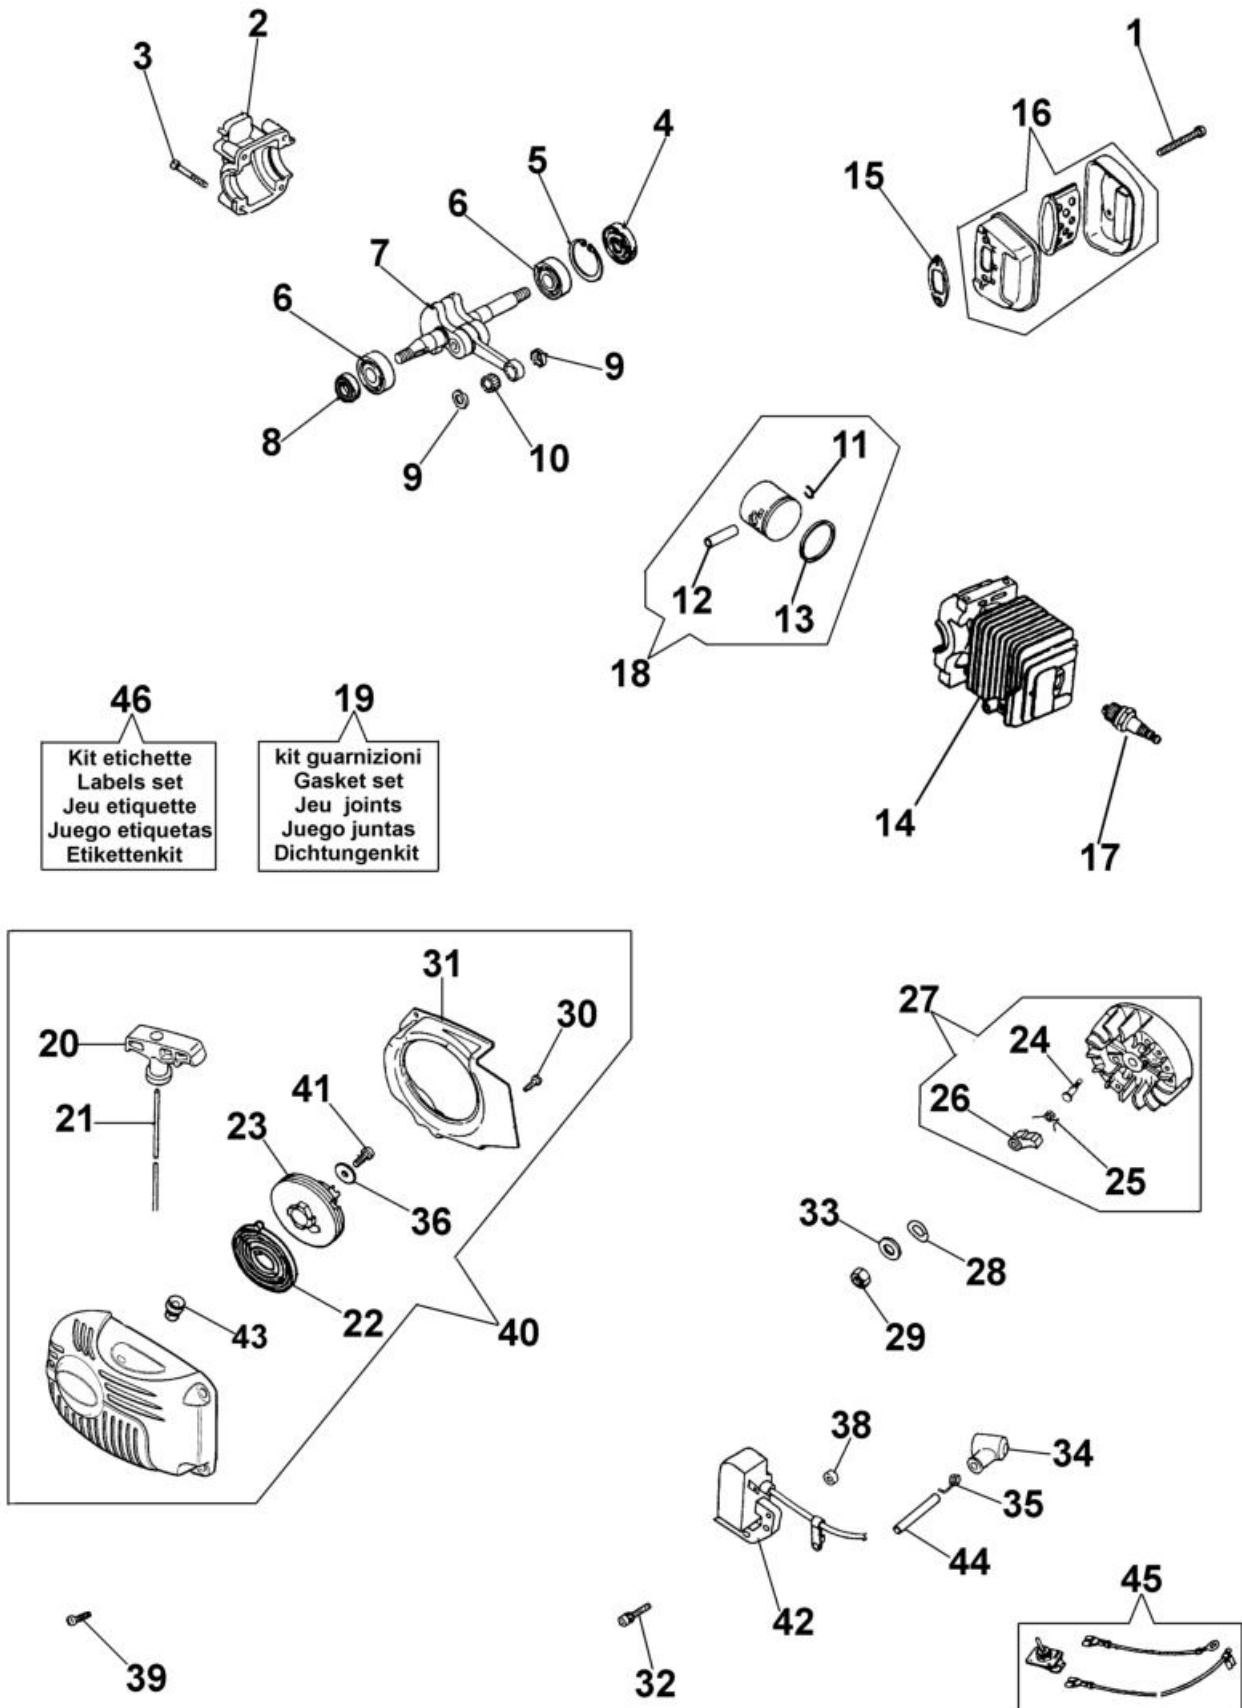

932 Chainsaw

Документы

Engine

Tank and air filter

Clutch and handles

Carburetor WT-607A

изображение Engine

Ref.Nu	Qty	Part number	Description	Validity from	Validity till	Notes	Bulletin
1	2	50030285	Screw				
2	1	50040189R	Crankcase				
3	4	50030004R	Screw				
4	1	50030013R	Seal ring				
5	1	50030014R	Ring				
6	2	50030012R	Bearing				
7	1	50030011R	Crankshaft				
8	1	61070074	Seal ring				
9	2	50030010R	Spacer				
10	1	50030009R	Bearing				
11	2	50032010	Piston assy Ø37				
12	1	50032010	Piston assy Ø37				
13	1	50030006R	Piston ring				
14	1	50030002R	Cylinder				
15	1	50030388R	Gasket				
16	1	50030309	Muffler				
17	1	50030297R	Spark plug				
18	1	50032010	Piston assy Ø37				
19	1	50032008	Gasket set				
20	1	093500397R	Starter handle				
21	1	4098073R	Starter rope				
22	1	004000132R	Spring				
23	1	094000033AR	Starter pulley				
24	2	004000436R	Pin				
25	2	50030112	Spring				
26	2	004000140R	Pawl				
27	1	50030143R	Flywheel				
28	1	3916009R	Washer				
29	1	004000142R	Nut				
30	1	50030272	Screw				
31	1	50030161	Flange				
32	2	50030295	Screw				
33	1	3833080R	Washer				
34	1	094600097AR	Spark plug cap				
35	1	50030267R	Spring				
36	1	094500034R	Washer				
38	1	50030145	Spacer				
39	4	50030269R	Screw				
40	1	50032025AR	Starter case				
41	1	094600041AR	Screw				
42	1	50030142R	Ignition coil				
43	1	50030160R	Bushing				
44	1	50030150R	Sheath				
45	1	50030151R	Switch				