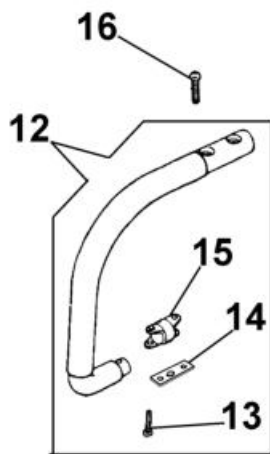

изображение Clutch and handles

Ref.Nu	Qty	Part number	Description	Validity from	Validity till	Notes	Bulletin
1	1	50030269R	Screw				
2	2	50030279	Screw				
3	1	50030249R	Cover				
4	1	50030082A	Throttle lever				
5	1	50030077	Spring				
6	1	50030076R	Plug				
7	1	50030078R	Button				
8	1	50032037	Handle kit				
9	1	50030081	Plug				
10	1	50032012	Thrott.lever/ro				
11	1	50030080	Spring				
12	1	50030065R	Handle				
13	1	50030270	Screw				
14	1	50030068R	Strap				
15	1	50030067R	Support				
16	1	50030271	Screw				
17	1	50030138R	Clutch driver				
18	1	50030372R	Roller cage				
19	1	50032009	Clutch drum				
20	1	50030092	Washer				
21	1	50030350R	Spring				
22	1	50030090A	Clutch				
23	1	50032023AR	Chain cover				
24	1	50030242	Guard				
25	1	50030100	Spring				
26	1	3914003R	Nut				
27	1	3916005R	Washer				
28	1	50030105	Spacer				
29	1	50030292	Screw				
30	1	50030110	Spring				
31	1	50030106	Bushing				
32	1	50030107A	Weight				
33	1	50030122	Cover				
34	1	50030272	Screw				
35	1	50030116R	Plug				
36	1	50030118	Lever				
37	1	50030111	Spring				
38	1	50030117	Plug				
39	1	50030119R	Brake band				
40	1	50030113	Brake lever				
41	1	50010148R	Nut				
42	1	50030121	Spring				
43	1	50032012	Thrott.lever/ro