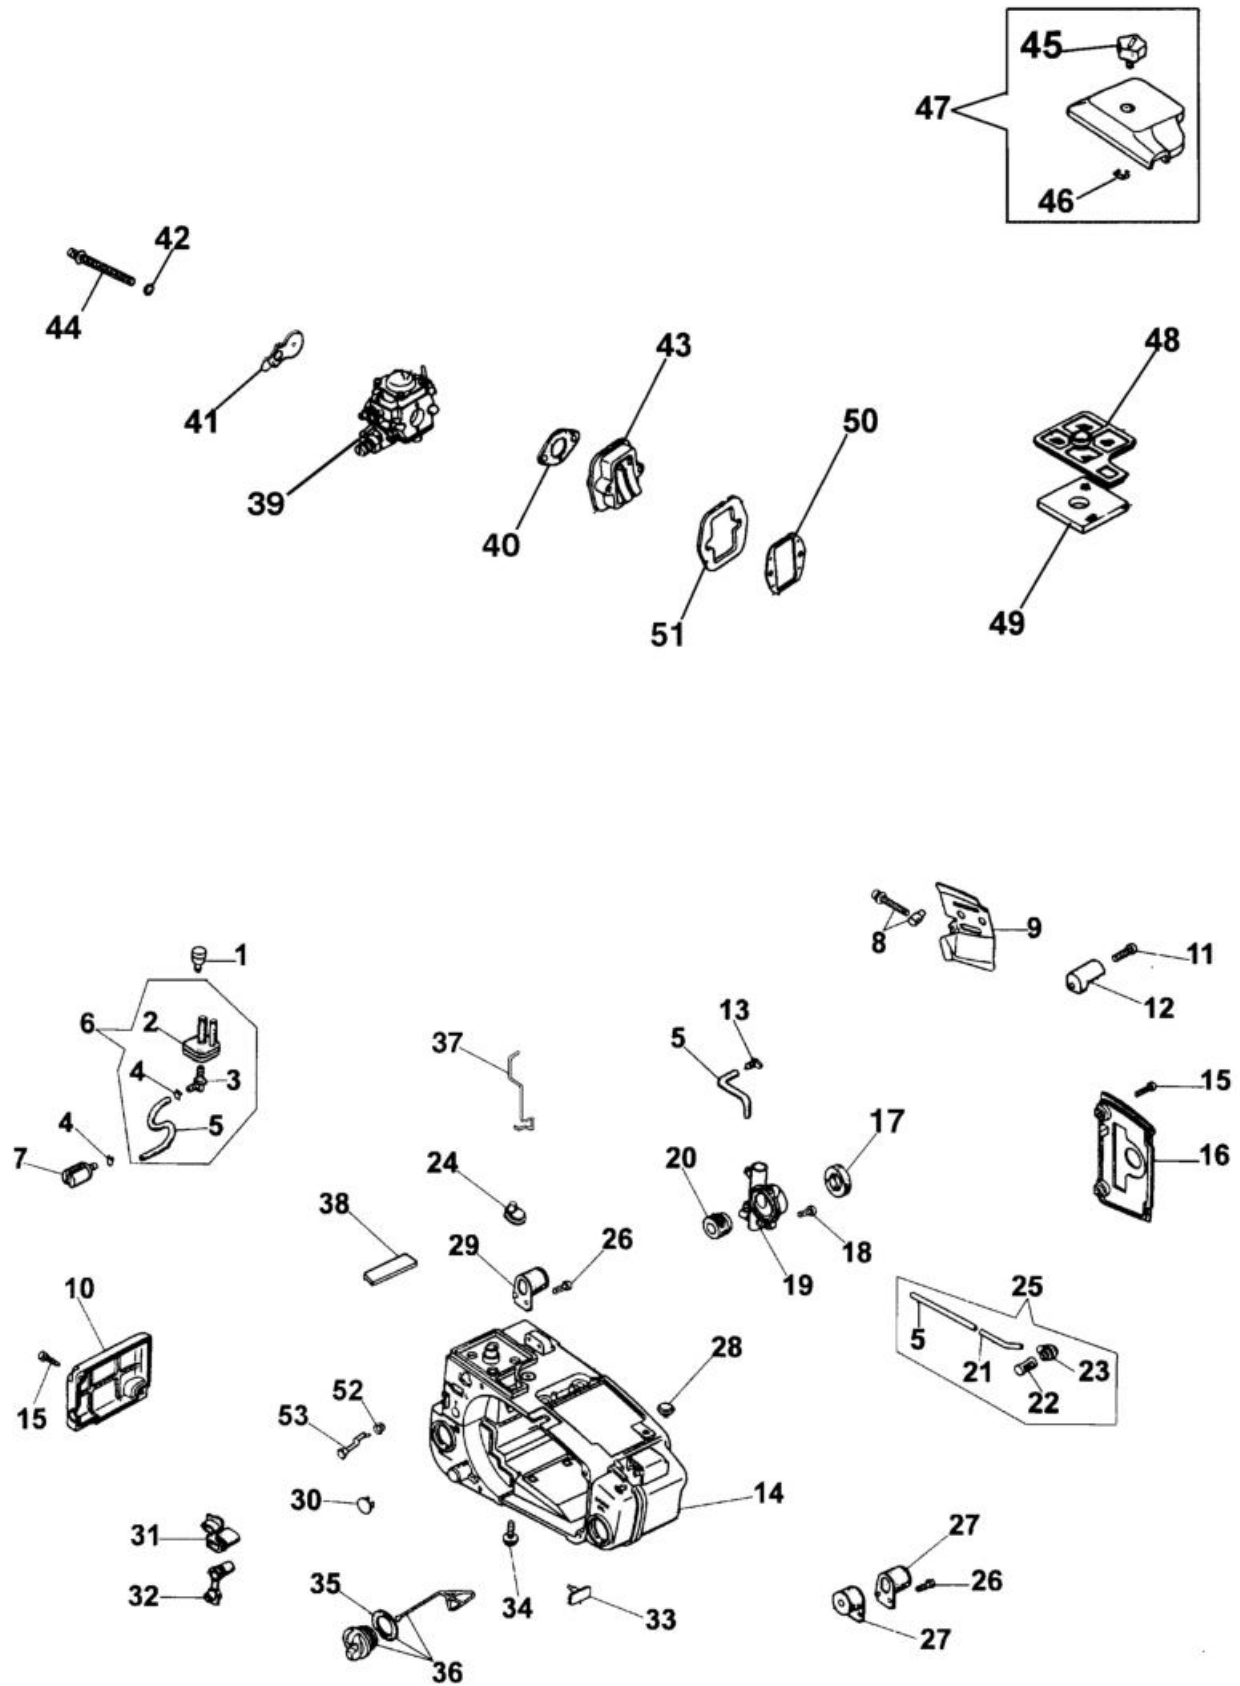

изображение Tank and air filter

Ref.Nu	Qty	Part number	Description	Validity from	Validity till	Notes	Bulletin
1	1	50030040R	Breather valve				
2	1	50030390	Bush				
3	1	50030286	Fittings				
4	2	50030037R	Band				
5	1	50032057R	Oil suction				
6	1	50030329R	Fittings				
7	1	50030036R	Fuel filter				
8	1	50032011	Chain tensioner screw				
9	1	50030125	Plate				
10	1	50030400	Cover				
11	1	50030270	Screw				
12	1	50030127R	Guard				
13	1	50030052	Clamp				
14	1	50030024AR	Crankcase				
15	1	50030269R	Screw				
16	1	50030140R	Cover				
17	1	50030139R	Gasket				
18	1	50030291	Screw				
19	1	50032020R	Oil pump				
20	1	50030136R	Worm gear				
21	1	50032057R	Oil suction				
22	1	50032057R	Oil suction				
23	1	50032057R	Oil suction				
24	1	50030173	Grommet				
25	1	50032057R	Oil suction				
26	1	50030272	Screw				
27	2	50030229R	Support				
28	1	50030053R	Breather valve				
29	2	50030085R	Support				
30	1	50030178AR	Cap				
31	1	50030175	Screw guide				
32	1	50030174	Screw guide				
33	1	50030033	Breather valve				
34	4	50030374R	Screw				
35	1	50030268A	Gasket				
36	2	50030304AR	Cap				
37	1	50032012	Thrott.lever/ro				
38	1	50040048	Cover				
39	1	2318610R	Carburetor WT-477A				
40	1	004000025R	Gasket				
41	1	50030167R	Starter lever				
42	1	50030284	Spacer				
43	1	50030022R	Valve				
44	1	50030276R	Screw