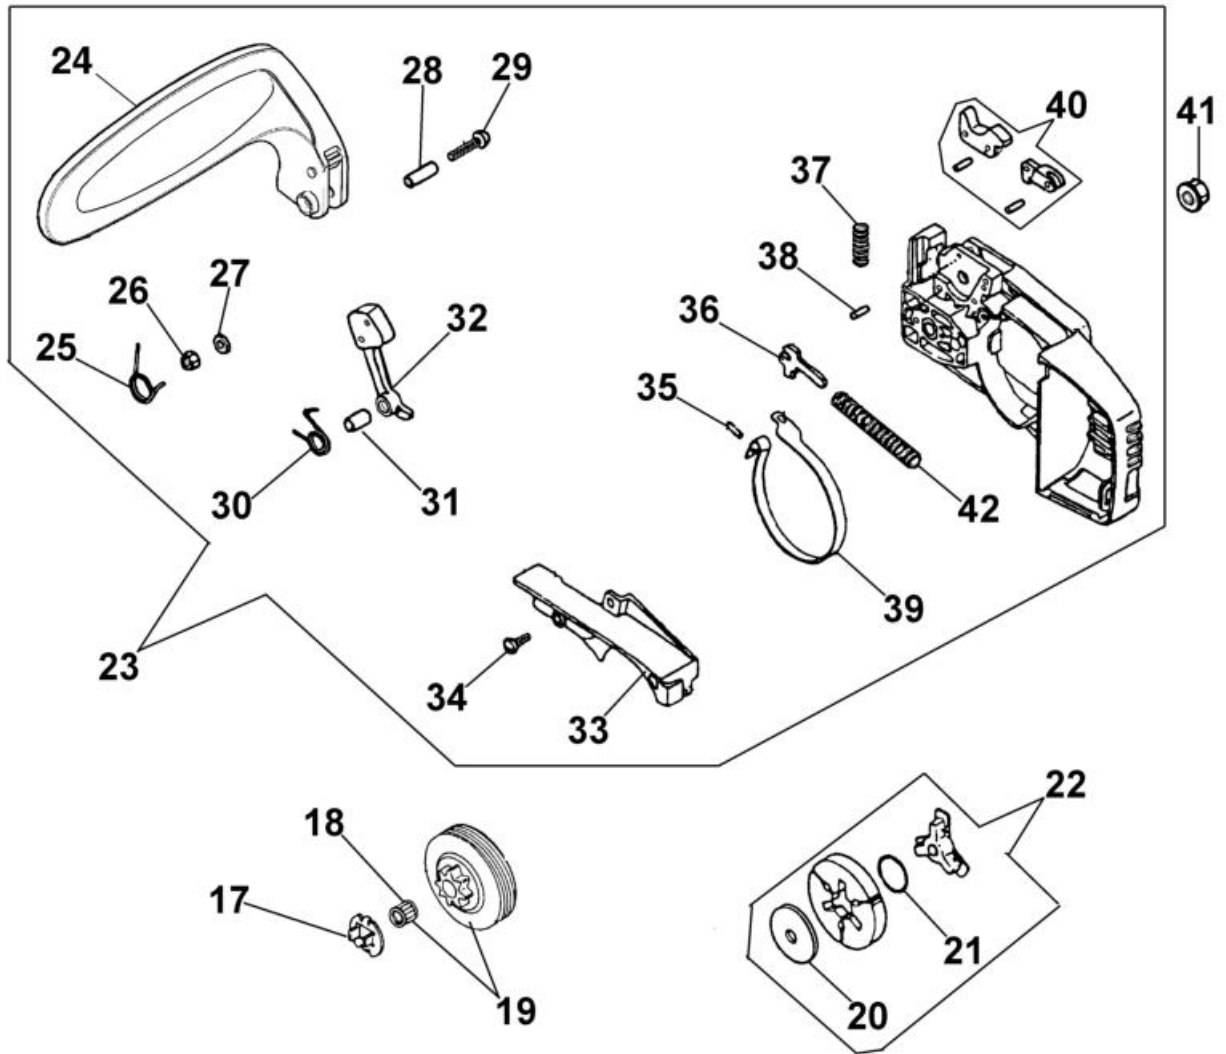

изображение Clutch and handles

Ref.Nu	Qty	Part number	Description	Validity from	Validity till	Notes	Bulletin
1	1	50030269R	Screw				
2	2	50030279	Screw				
3	1	50030249R	Cover				
4	1	50030082A	Throttle lever				
5	1	50030077	Spring				
6	1	50030076R	Plug				
7	1	50030078R	Button				
8	1	50032037	Handle kit				
9	1	50030081	Plug				
10	1	50032012	Thrott.lever/ro				
11	1	50030080	Spring				
12	1	50030065R	Handle				
13	1	50030270	Screw				
14	1	50030068R	Strap				
15	1	50030067R	Support				
16	1	50030271	Screw				
17	1	50030138R	Clutch driver				
18	1	50030372R	Roller cage				
19	1	50032009	Clutch drum				
20	1	50030092	Washer				
21	1	50030350R	Spring				
22	1	50030090A	Clutch				
23	1	50032023AR	Chain cover				
24	1	50030242	Guard				
25	1	50030100	Spring				
26	1	3914003R	Nut				
27	1	3916005R	Washer				
28	1	50030105	Spacer				
29	1	50030292	Screw				
30	1	50030110	Spring				
31	1	50030106	Bushing				
32	1	50030107A	Weight				
33	1	50030122	Cover				
34	1	50030272	Screw				
35	1	50030116R	Plug				
36	1	50030118	Lever				
37	1	50030111	Spring				
38	1	50030117	Plug				
39	1	50030119R	Brake band				
40	1	50030113	Brake lever				
41	1	50010148R	Nut				
42	1	50030121	Spring				
43	1	50032012	Thrott.lever/ro