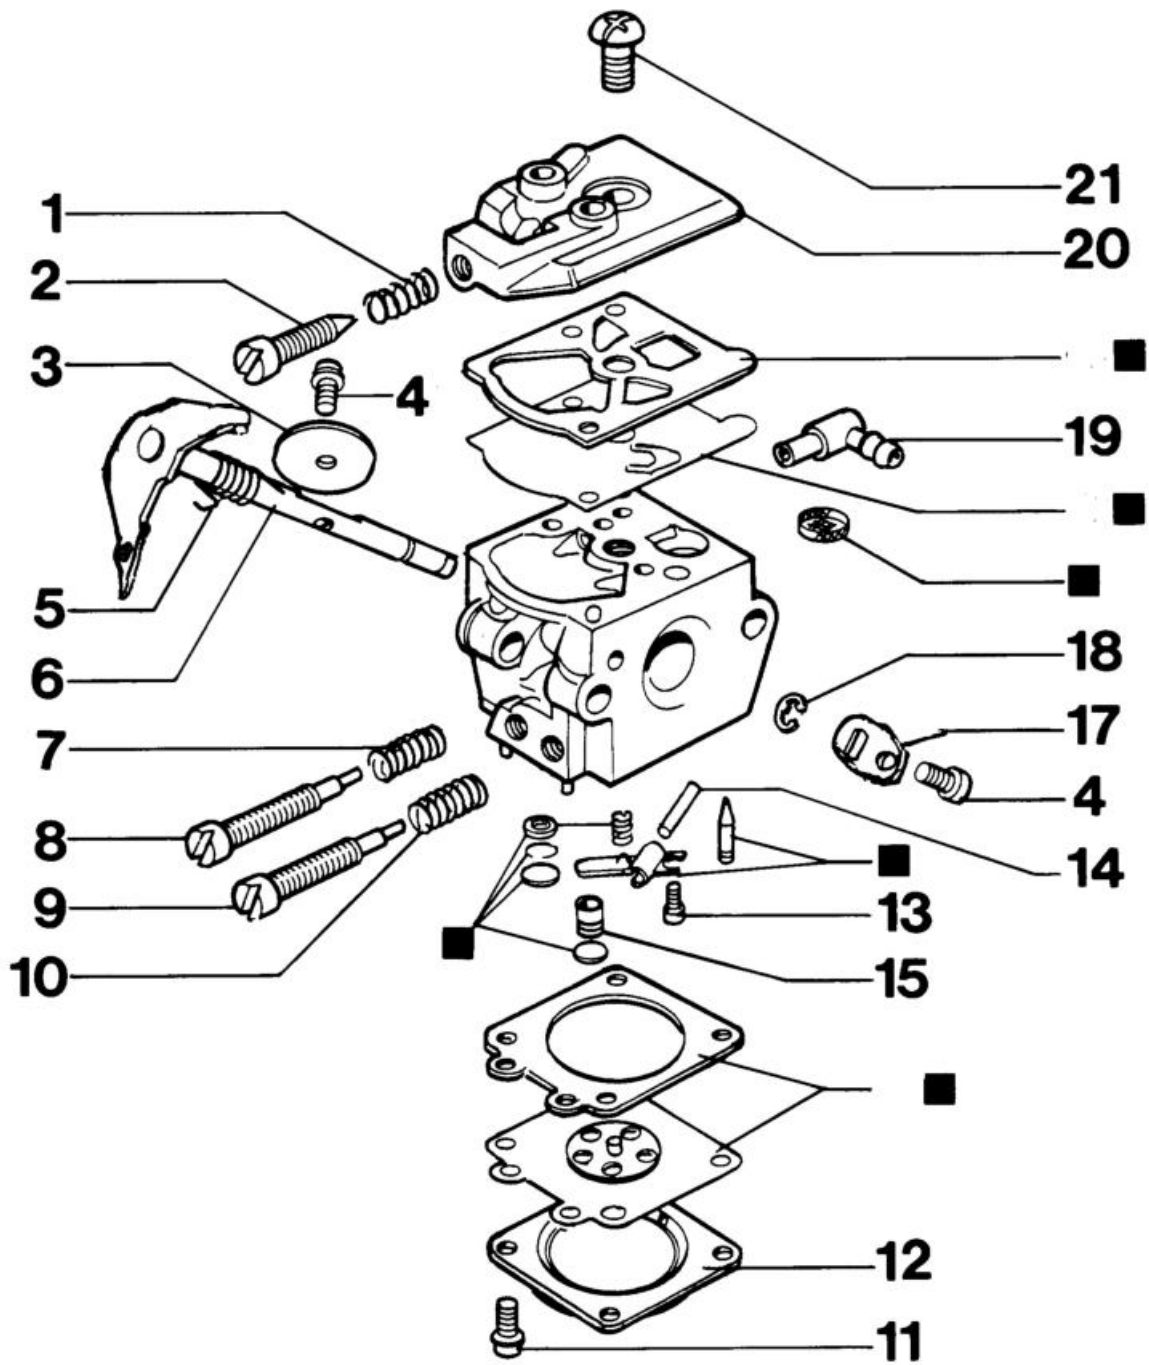

16 ■ KIT RIPARAZIONE
REPAIR KIT

изображение Carburetor WT-607A

Ref.Nu	Qty	Part number	Description	Validity from	Validity till	Notes	Bulletin
1	1	2318616	Spring				
2	2	2318617	Screw				
3	1	375100078	Shutter				
4	1	003300209	Screw				
5	1	2318615	Spring				
6	1	2318611	Shaft				
7	1	035000165	Spring				
8	1	2318618	Screw L				
9	1	2318619	Screw H				
10	1	093500115	Spring				
11	1	035000162	Screw				
12	1	2318191	Cover				
13	1	003300202	Screw				
14	1	003300201	Spindle				
15	1	2318613	Jet				
16	1	2318671	Repair kit				
17	1	2318614	Lever				
18	1	095000164	Ring				
19	1	003300036	Fittings				
20	1	2318612	Cover				
21	1	003300197	Screw