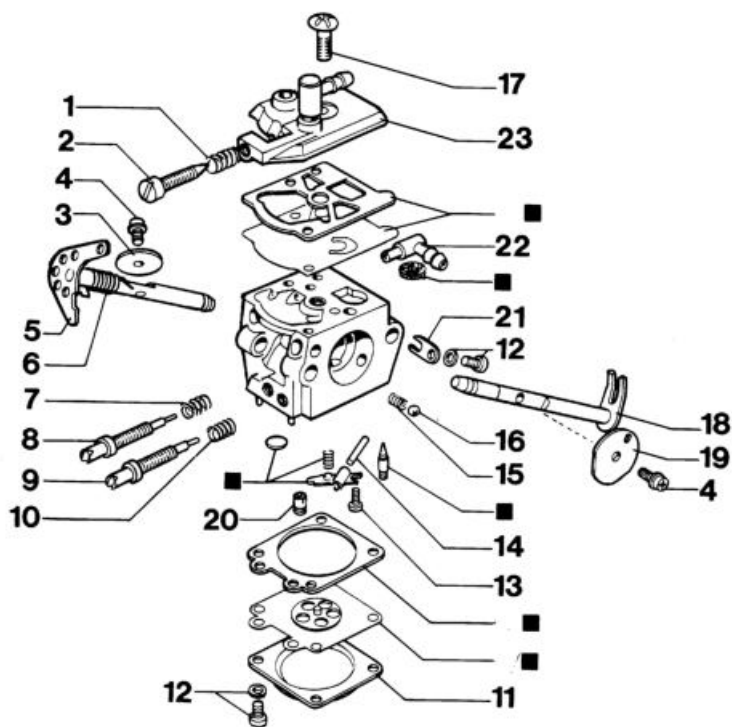

## изображение Handle and chain brake

Ref.Nu	Qty	Part number	Description	Validity from	Validity till	Notes	Bulletin
1	1	094500033	Washer				
2	1	005000165R	Bearing				
3	1	094500761A	Chain sprocket .325				
4	1	004000352R	Washer				
5	1	094000129AR	Clutch				
6	1	094500029AR	Spring				
7	10	094600041AR	Screw				
8	1	094600198	Plate				
9	1	094600382R	Chain cover				
10	1	094600382R	Chain cover				
11	1	095000219AR	Spring				
12	1	094600382R	Chain cover				
13	1	094600382R	Chain cover				
14	1	095000222	Guard				
15	1	095000229	Cover				
16	1	094600382R	Chain cover				
17	1	094600382R	Chain cover				
18	1	094600382R	Chain cover				
19	1	094600381AR	Guard				
20	1	50012026	Chain tensioner screw				
21	1	50010079	Clamp				
22	1	094600074R	Spike				
23	2	50010148R	Nut				
24	1	094600178R	Brake band				
25	1	094600068C	Spring				
26	1	094600411	Lever				
27	1	094100154	Cover				
28	3	094600101AR	Spring				
29	1	094600077	Strap				
30	1	094600374	Handle				
31	1	094600376R	Handle				
32	1	099900297	Screw				
33	1	094600376R	Handle				
34	1	094600059	Throttle cable				
35	1	094600451	Washer				
36	1	094600198	Plate				
37	1	094500298	Clutch drum				
38	1	094500046R	Ring				