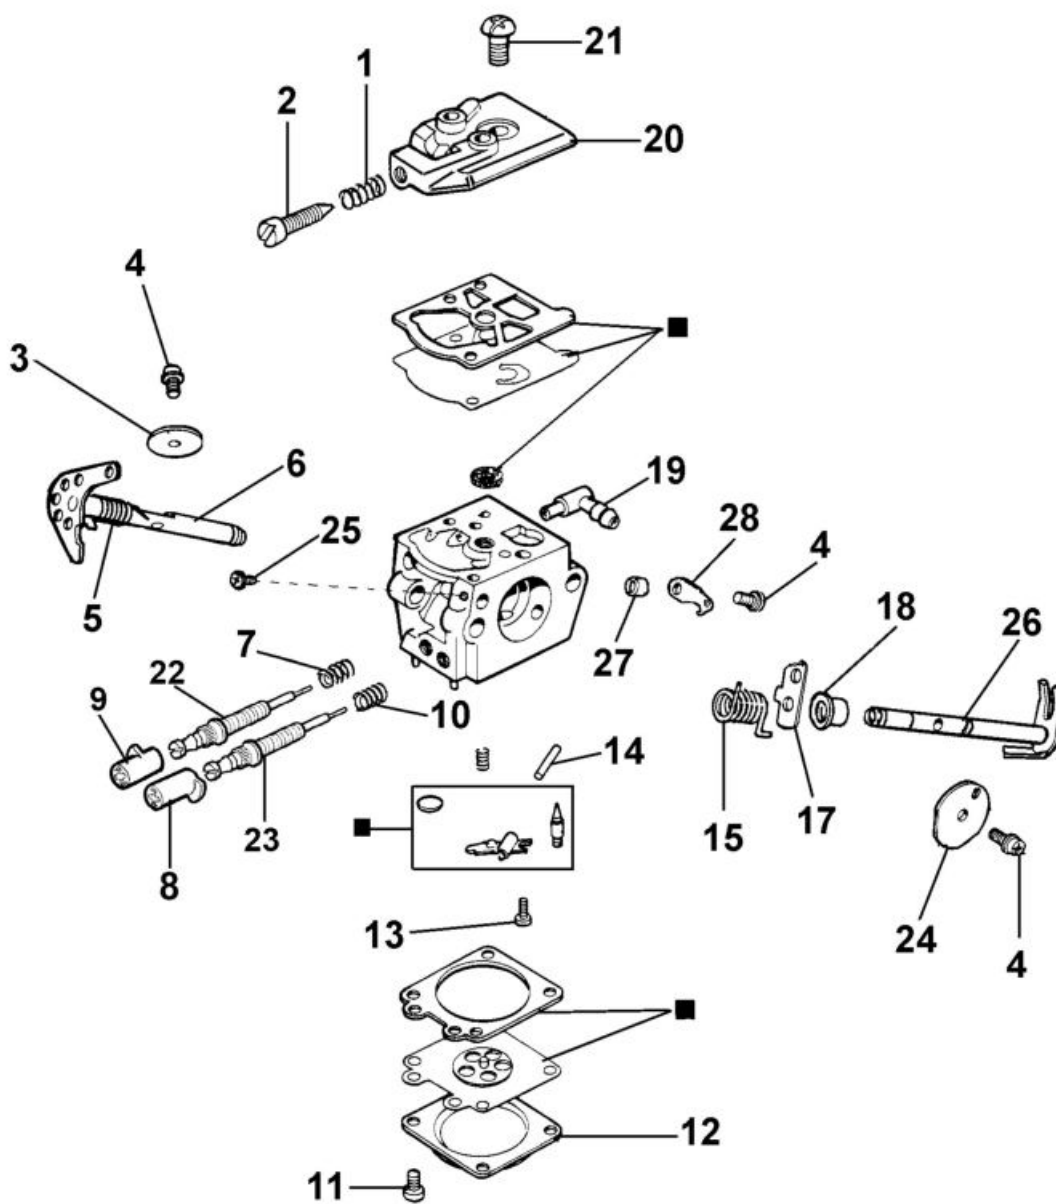

16 ■ KIT RIPARAZIONE
REPAIR KIT

изображение Carburetor WT-536, WT-562

Ref.Nu	Qty	Part number	Description	Validity from	Validity till	Notes	Bulletin
1	1	094600148	Spring				
2	1	074000240	Adjust. screw				
3	1	095000141	Shutter				
4	4	003300209	Screw				
5	1	094600208	Spring				
6	1	50050112	Shaft				
7	1	035000165	Spring				
8	1	2318694	Cap				
9	1	2318695	Cap				
10	1	093500115	Spring				
11	4	035000162	Screw				
12	1	2318191	Cover				
13	1	003300202	Screw				
14	1	003300201	Spindle				
15	1	50050115	Spring				
16	1	2318671	Repair kit				
17	1	50050111	Lever				
18	1	50050109	Bushing				
19	1	003300036	Fittings				
20	1	50050107	Cover				
21	1	003300197	Screw				
22	1	2318942	Screw L				
23	1	2318943	Screw H				
24	1	094600140	Shutter				
25	1	50050117	Screw				
26	1	50050113	Shaft				
27	1	50050110	Bushing				
28	1	50050108	Throttle lever