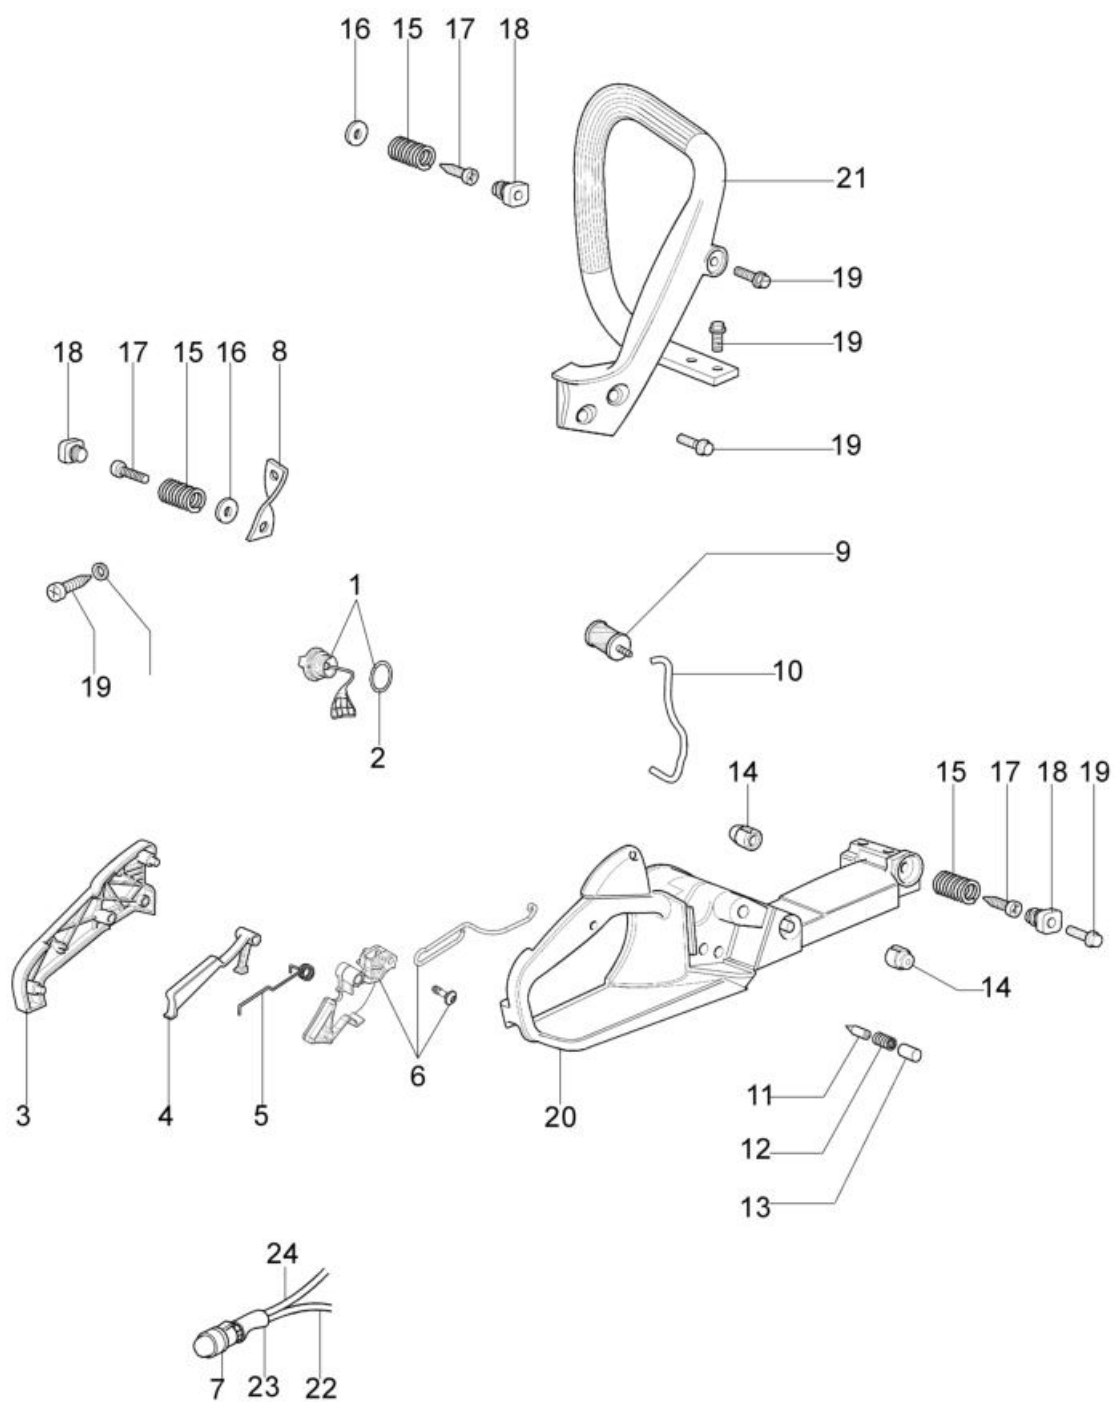

изображение Tank and handle

Ref.Nu	Qty	Part number	Description	Validity from	Validity till	Notes	Bulletin
1	1	50052005R	Tank cap				
2	1	3049025	O-ring				
3	1	50170024R	Cover				
4	1	50050046AR	Lever				
5	1	097000028R	Spring				
6	1	50170248A	Throttle kit				BT4-143-06/10
7	1	2318817R	Air purge				
8	1	50050123BR	Strap				
9	1	094600450R	Fuel filter				
10	1	3073015AR	Tube				
11	1	094500577AR	Breather valve				
12	1	094500575R	Spring				
13	1	50050071R	Breather valve				
14	3	50010061R	AV-mount				
15	3	50050047AR	Spring				BT4-140-10/09
16	1	3918010R	Washer				
17	3	3960115R	Screw				
18	3	50170034R	Support				
19	7	3960099R	Screw				
20	1	50172007AR	Tank				
21	1	50170026R	Handle				
22	1	50240255R	Tube				
23	1	50170121R	Sheath				
24	1	50170321R	Tube