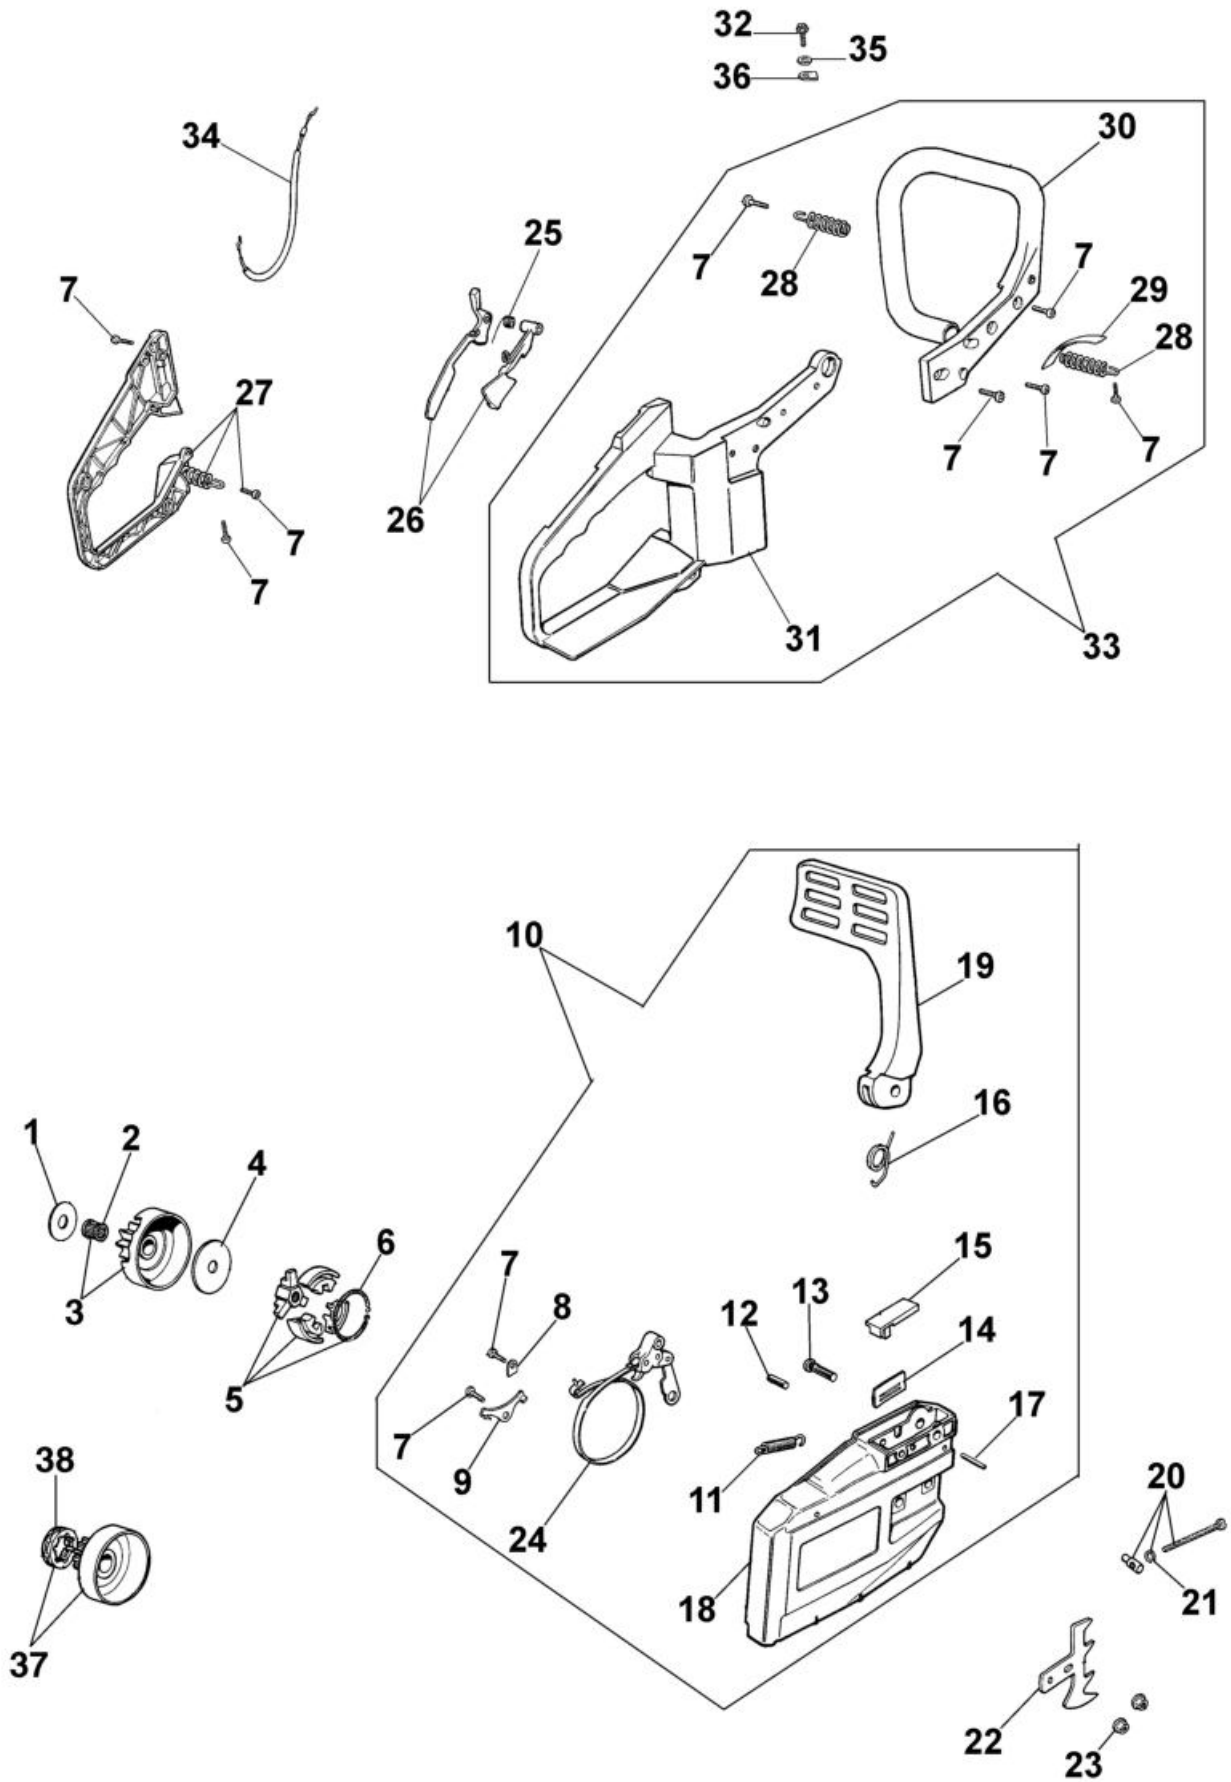

изображение Handle and chain brake

Ref.Nu	Qty	Part number	Description	Validity from	Validity till	Notes	Bulletin
1	1	094500033	Washer				
2	1	005000165R	Bearing				
3	1	094500761A	Chain sprocket .325				
4	1	004000352R	Washer				
5	1	094000129AR	Clutch				
6	1	094500029AR	Spring				
7	10	094600041AR	Screw				
8	1	094600198	Plate				
9	1	094600382R	Chain cover				
10	1	094600382R	Chain cover				
11	1	095000219AR	Spring				
12	1	094600382R	Chain cover				
13	1	094600382R	Chain cover				
14	1	095000222	Guard				
15	1	095000229	Cover				
16	1	094600382R	Chain cover				
17	1	094600382R	Chain cover				
18	1	094600382R	Chain cover				
19	1	094600381AR	Guard				
20	1	50012026	Chain tensioner screw				
21	1	50010079	Clamp				
22	1	094600074R	Spike				
23	2	50010148R	Nut				
24	1	094600178R	Brake band				
25	1	094600068C	Spring				
26	1	094600411	Lever				
27	1	094100154	Cover				
28	3	094600101AR	Spring				
29	1	094600077	Strap				
30	1	094600374	Handle				
31	1	094600376R	Handle				
32	1	099900297	Screw				
33	1	094600376R	Handle				
34	1	094600059	Throttle cable				
35	1	094600451	Washer				
36	1	094600198	Plate				
37	1	094500298	Clutch drum				
38	1	094500046R	Ring