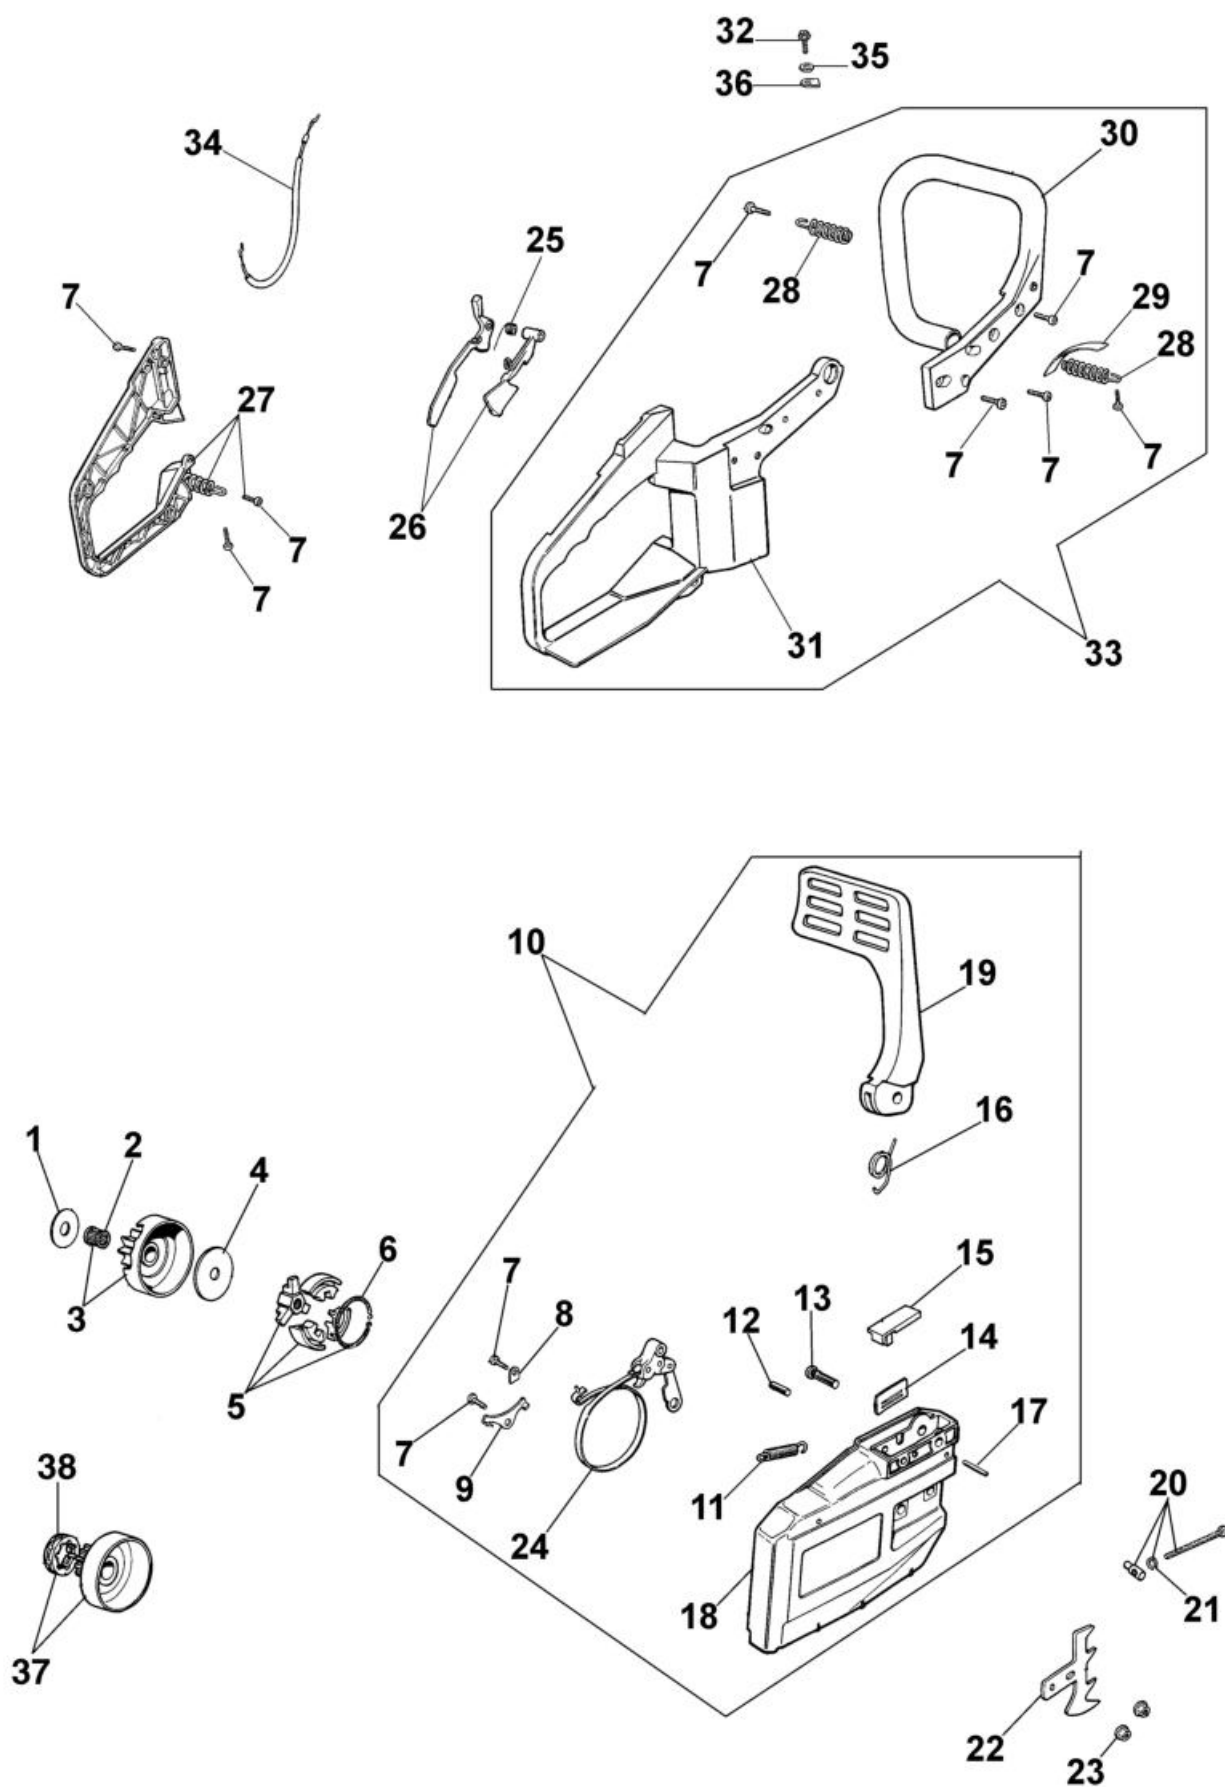

изображение Handle and chain brake

Ref.Nu	Qty	Part number	Description	Validity from	Validity till	Notes	Bulletin
1	1	094500033	Washer				
2	1	005000165R	Bearing				
3	1	094500761A	Chain sprocket .325				
4	1	004000352R	Washer				
5	1	094000129AR	Clutch				
6	1	094500029AR	Spring				
7	10	094600041AR	Screw				
8	1	094600198	Plate				
9	1	094600382R	Chain cover				
10	1	094600382R	Chain cover				
11	1	095000219AR	Spring				
12	1	094600382R	Chain cover				
13	1	094600382R	Chain cover				
14	1	095000222	Guard				
15	1	095000229	Cover				
16	1	094600382R	Chain cover				
17	1	094600382R	Chain cover				
18	1	094600382R	Chain cover				
19	1	094600381AR	Guard				
20	1	50012026	Chain tensioner screw				
21	1	50010079	Clamp				
22	1	094600074R	Spike				
23	2	50010148R	Nut				
24	1	094600178R	Brake band				
25	1	094600068C	Spring				
26	1	094600411	Lever				
27	1	094100154	Cover				
28	3	094600101AR	Spring				
29	1	094600077	Strap				
30	1	094600374	Handle				
31	1	094600376R	Handle				
32	1	099900297	Screw				
33	1	094600376R	Handle				
34	1	094600059	Throttle cable				
35	1	094600451	Washer				
36	1	094600198	Plate				
37	1	094500298	Clutch drum				
38	1	094500046R	Ring