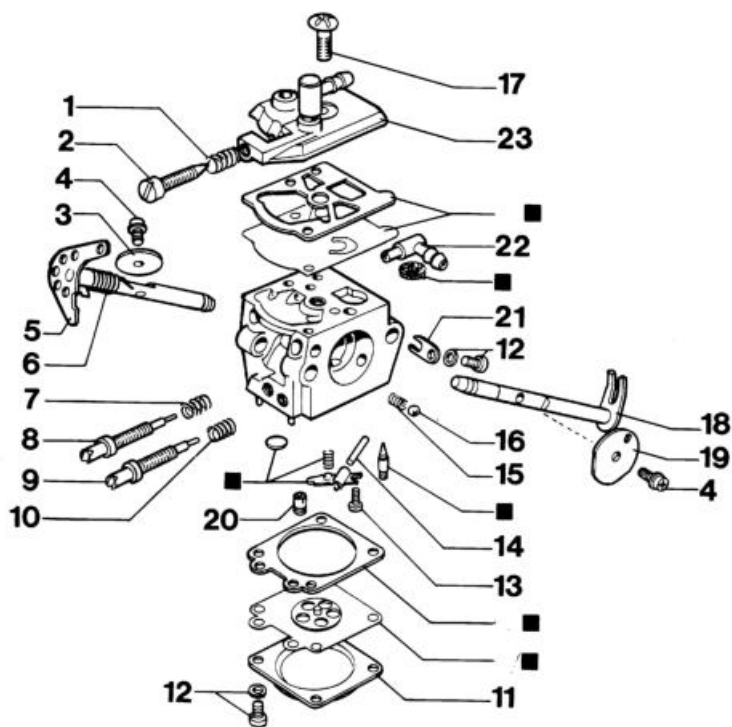

## изображение Crankcase

---

Ref.Nu	Qty	Part number	Description	Validity from	Validity till	Notes	Bulletin
46	1	094600131B	Support				
47	1	094600018	Manifold				
48	1	094600032	Screw				
49	1	094600335R	Plate				
50	1	094600072A	Spring				
51	1	094600036BR	Air filter				
52	1	094600359R	Clamp				
53	1	015000100AR	Tube				
54	1	005200941	Pipe				
55	1	094600181R	Fuel tank				

## изображение Handle and chain brake

Ref.Nu	Qty	Part number	Description	Validity from	Validity till	Notes	Bulletin
1	1	094500033	Washer				
2	1	005000165R	Bearing				
3	1	094500761A	Chain sprocket .325				
4	1	004000352R	Washer				
5	1	094000129AR	Clutch				
6	1	094500029AR	Spring				
7	10	094600041AR	Screw				
8	1	094600198	Plate				
9	1	094600382R	Chain cover				
10	1	094600382R	Chain cover				
11	1	095000219AR	Spring				
12	1	094600382R	Chain cover				
13	1	094600382R	Chain cover				
14	1	095000222	Guard				
15	1	095000229	Cover				
16	1	094600382R	Chain cover				
17	1	094600382R	Chain cover				
18	1	094600382R	Chain cover				
19	1	094600381AR	Guard				
20	1	50012026	Chain tensioner screw				
21	1	50010079	Clamp				
22	1	094600074R	Spike				
23	2	50010148R	Nut				
24	1	094600178R	Brake band				
25	1	094600068C	Spring				
26	1	094600411	Lever				
27	1	094100154	Cover				
28	3	094600101AR	Spring				
29	1	094600077	Strap				
30	1	094600374	Handle				
31	1	094600376R	Handle				
32	1	099900297	Screw				
33	1	094600376R	Handle				
34	1	094600059	Throttle cable				
35	1	094600451	Washer				
36	1	094600198	Plate				
37	1	094500298	Clutch drum				
38	1	094500046R	Ring				