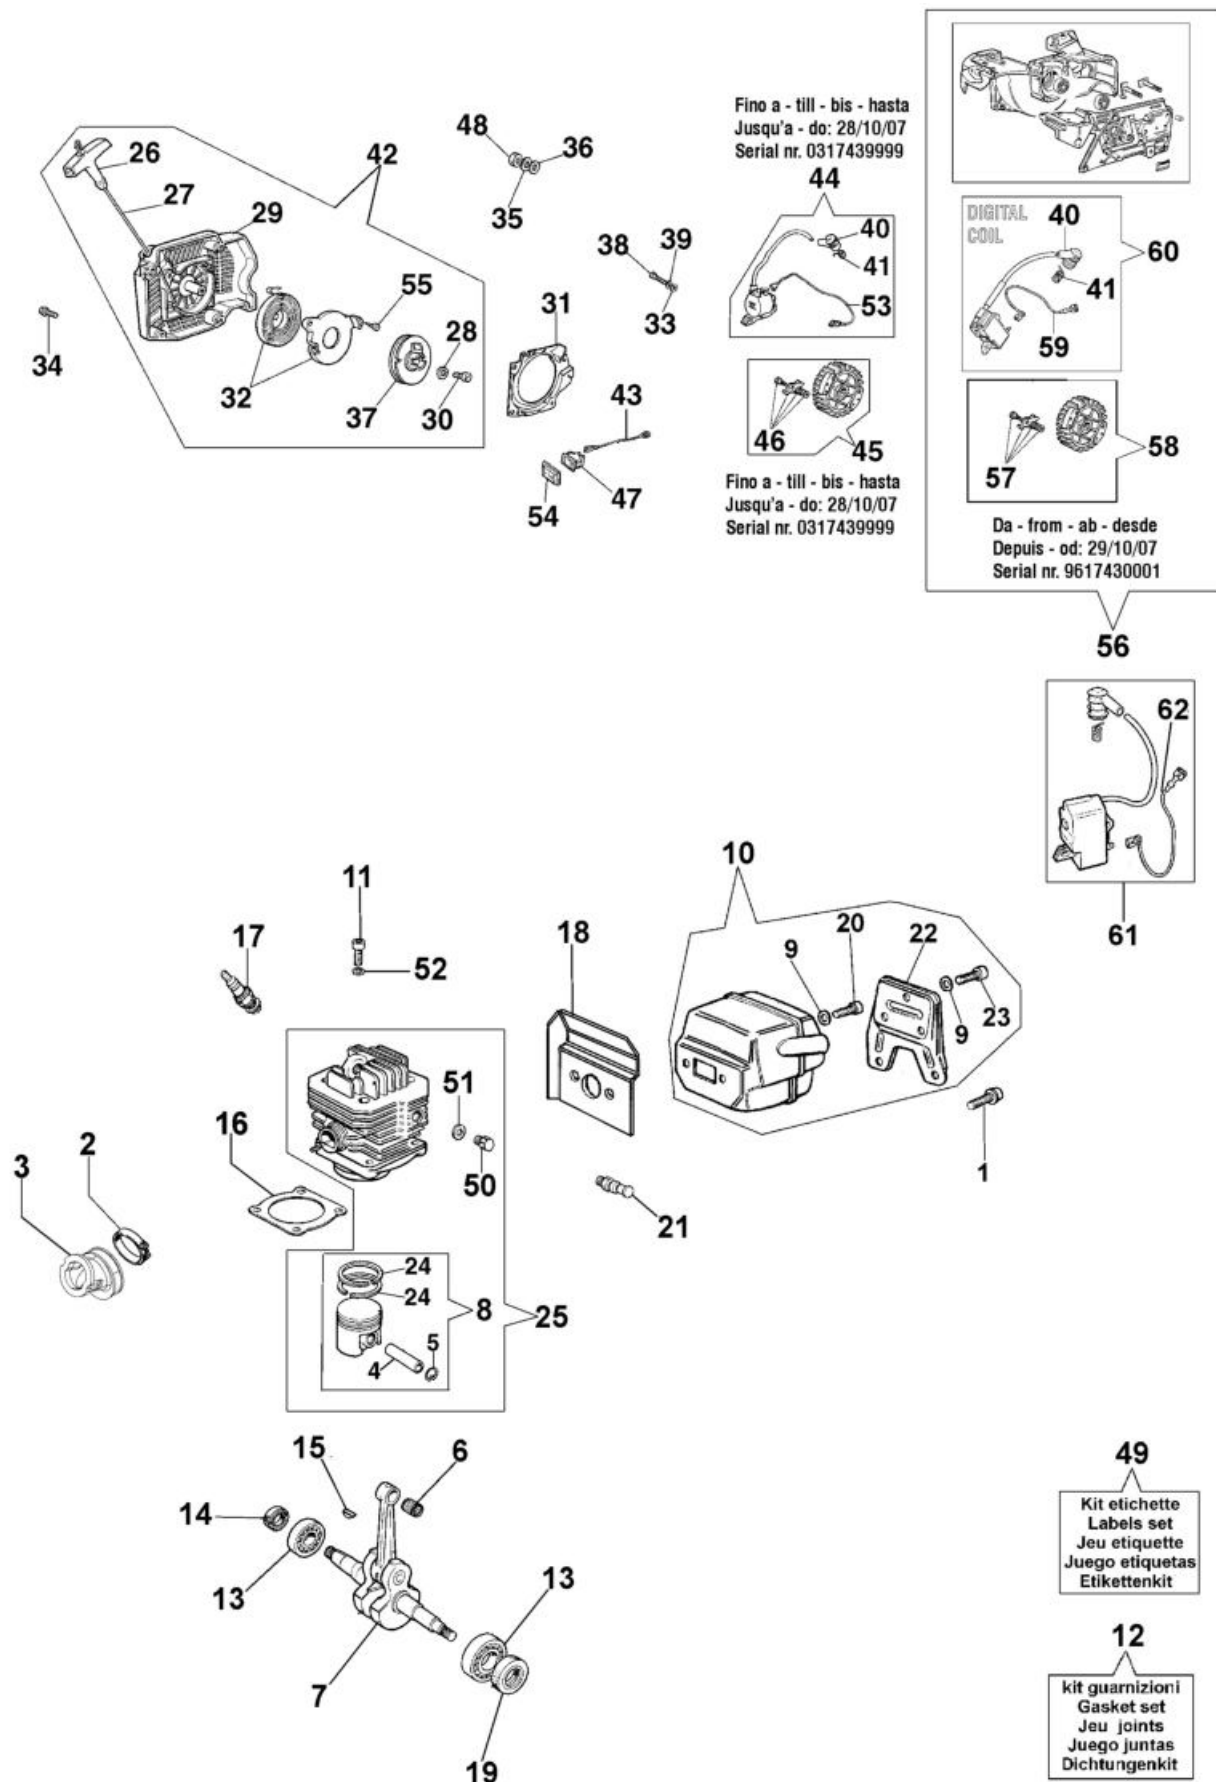

962 Chainsaw

Документы

Engine and starter

Crankcase and chain brake

Tank and air filter

Carburetor HDA-160C

изображение Engine and starter

Ref.Nu	Qty	Part number	Description	Validity from	Validity till	Notes	Bulletin
1	3	097000092AR	Screw				
2	1	50200015AR	Band				
3	1	50010026R	Manifold				
4	1	50010031R	Piston pin				
5	2	007201198R	Ring				
6	1	3037014R	Bearing				
7	1	50010115R	Crankshaft				
8	1	50092013A	Piston assy Ø48				
9	2	3033074	Washer				
10	1	50022044R	Muffler				
11	4	005100906AR	Screw				
12	1	50012052B	Gasket set				
13	2	3034012R	Bearing				
14	1	094500004R	Seal ring				
15	1	094500028R	Key				
16	1	50010046DR	Gasket				
17	1	3055114R	Spark plug				
18	1	50010058AR	Gasket				
19	1	007201313R	Seal ring				
20	2	3801045R	Screw				
21	1	50010215R	Decompressor				
22	1	50010145R	Cover				
23	3	3801052R	Screw				
24	2	3123005R	Piston ring Ø48				
25	1	50022052C	Complete cylinder Ø48				
26	1	097000064AR	Starter handle				
27	1	098000079R	Starter rope				
28	1	3918006R	Washer				
29	1	50010172BR	Starter case				
30	1	3908036R	Screw				
31	1	50010019AR	Flange				
32	1	098000060AR	Spring				
33	2	3916004R	Washer				
34	4	097000092AR	Screw				
35	1	3833080R	Washer				
36	1	3916009R	Washer				
37	1	52010439CR	Pulley				BT4-119-10/06
38	2	094000227	Screw				
39	2	006000315R	Washer				
40	1	094600097AR	Spark plug cap				
41	1	094600169AR	Spring				
42	1	50012069DR	Starter assy				
43	1	097000121AR	Cable				
44	1	50020007BR	Ignition coil				BT4-129-01/08