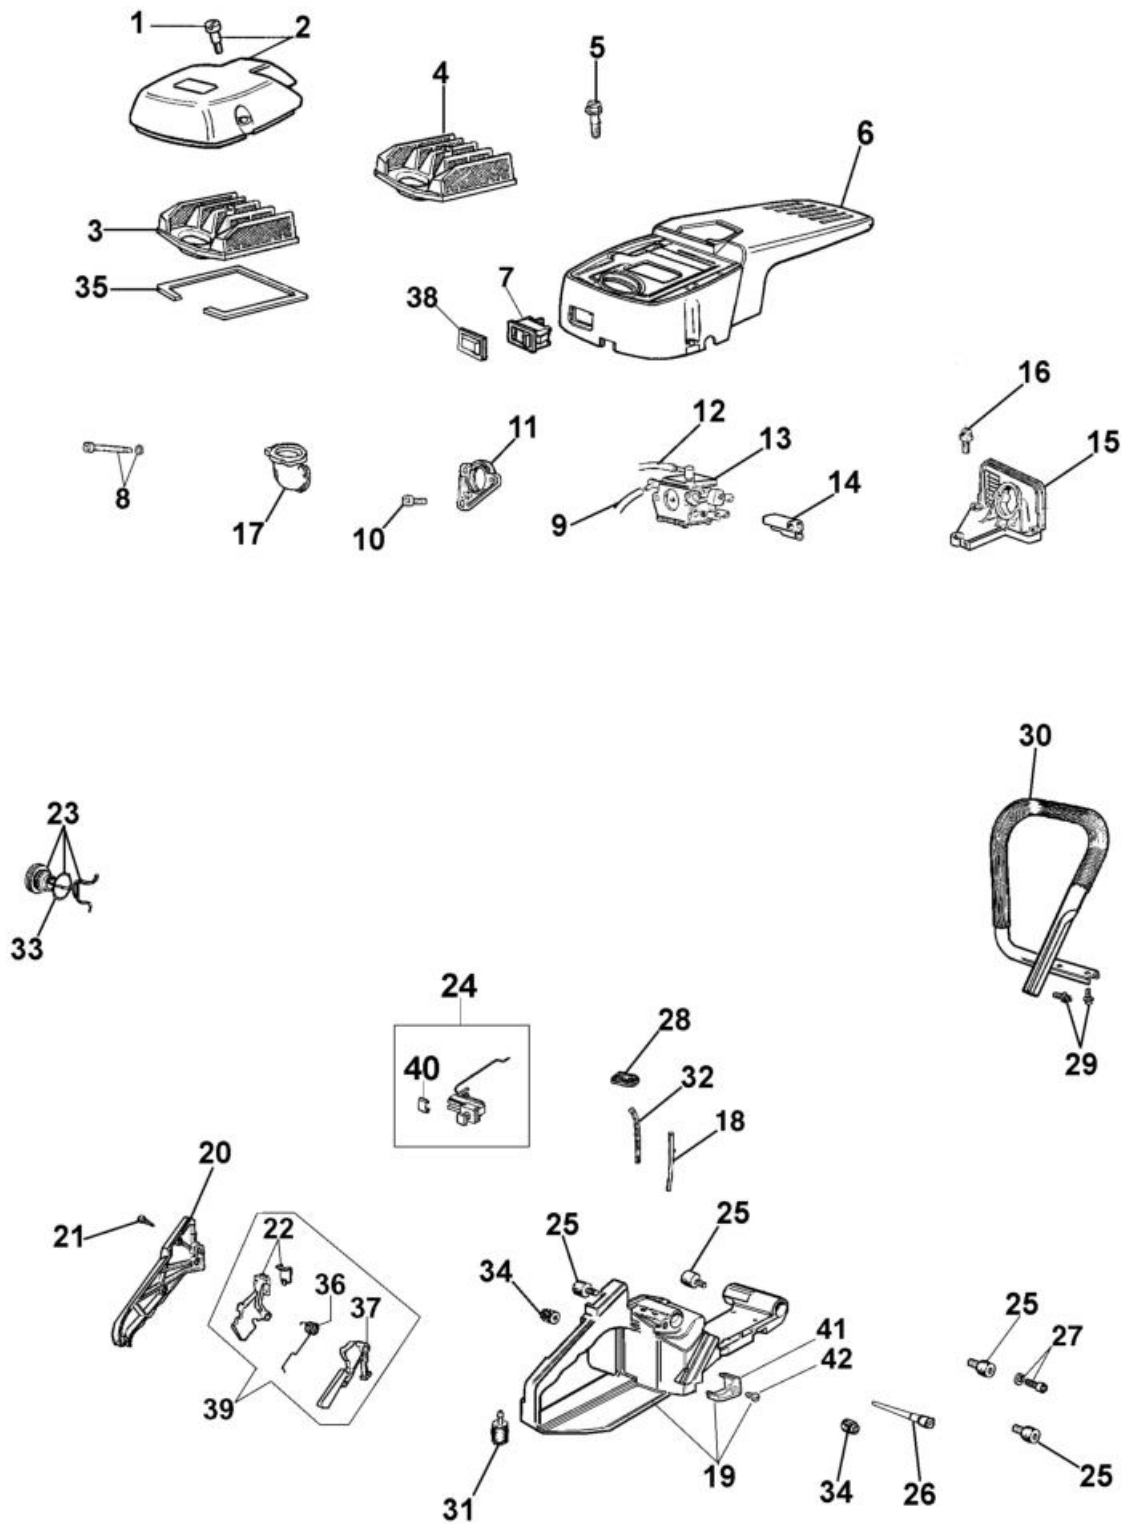

изображение Tank and air filter

Ref.Nu	Qty	Part number	Description	Validity from	Validity till	Notes	Bulletin
1	1	093000468AR	Screw				
2	1	50010121AR	Cover				
3	1	50010367R	Air filter				BT1-019-07/07
4	1	098000092R	Air filter nylon				BT1-019-07/07
5	1	099900296R	Screw				
6	2	50022055R	Cover				
7	1	2317021R	Switch				
8	2	61052009BR	Screw				
9	1	098000319AR	Tube				
10	3	3893060R	Screw				
11	1	50010028R	Flange				
12	1	094000215AR	Tube				
13	1	50010302A	Carburetor kit HDA-160C				
14	1	50010125	Screw guide				
15	1	50010017AR	Support				
16	3	097000092AR	Screw				
17	1	50010027R	Manifold				
18	1	61290089R	Breather fuel pipe				
19	1	50020097HR	Fuel tank	SN 9611040046			BT4-136-07/09, BT4-147-02/11
20	1	50010024BR	Cover				
21	1	3960040R	Screw				
22	1	50010157	Throttle lever				
23	1	50012008R	Cap				
24	1	52022048A	Throttle rod				BT4-136-07/09
25	4	097000038AR	AV-mount				
26	1	099900083BR	Breather valve				
27	4	006000251R	Screw				
28	1	50010029R	Grommet				
29	1	097000061AR	Screw				
30	1	50020016R	Handle				
31	1	50010218R	Fuel filter				
32	1	098000319AR	Tube				
33	1	099900090R	Ring				
34	2	50010061R	AV-mount				
35	1	097000056R	Gasket				
36	1	097000028R	Spring				
37	1	097000025AR	Lever				
38	1	2317013R	Guard				
39	1	097000216B	Throttle kit				
40	1	52010134R	Plate				BT4-136-07/09
41	1	50250025R	Guard	SN 9611040046			BT4-147-02/11
42	1	3960098R	Screw	SN 9611040046			BT4-147-02/11