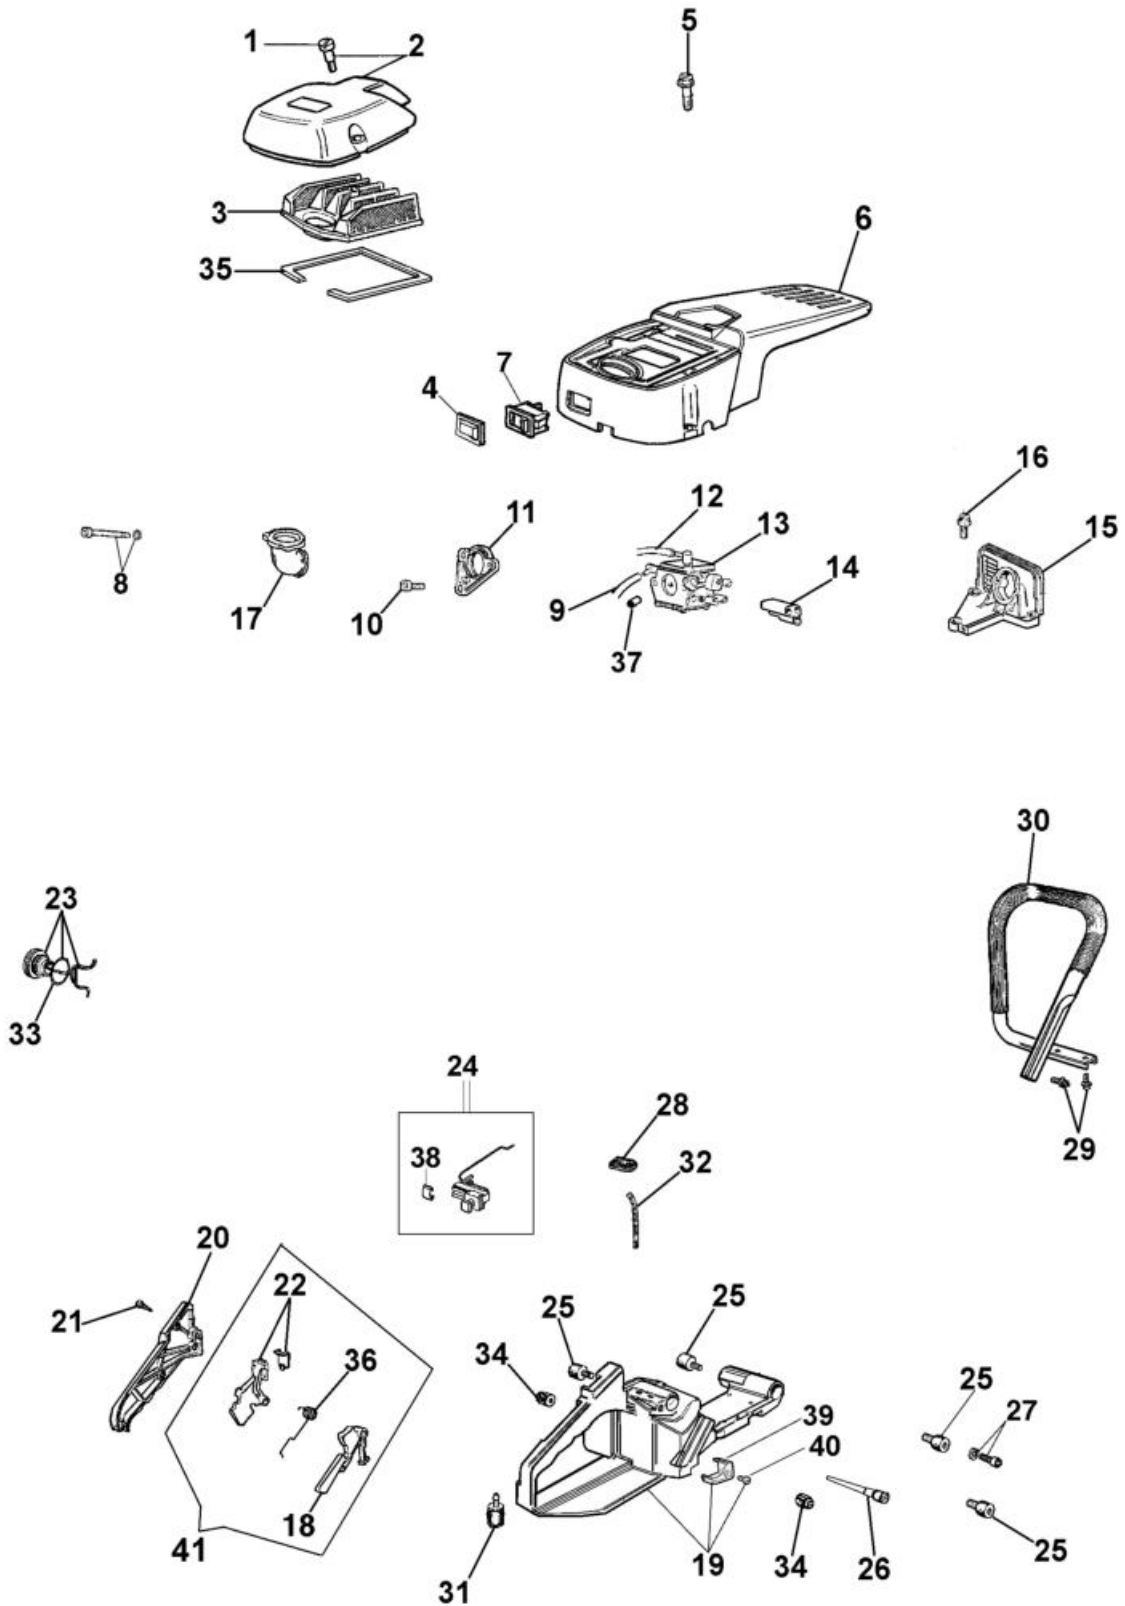

изображение Tank and air filter

Ref.Nu	Qty	Part number	Description	Validity from	Validity till	Notes	Bulletin
1	1	093000468AR	Screw				
2	1	50010121AR	Cover				
3	1	098000092R	Air filter nylon				BT1-019-07/07
3	1	50010367R	Air filter				BT1-019-07/07
4	1	2317013R	Guard				
5	3	099900296R	Screw				
6	1	50022055R	Cover				
7	1	2317021R	Switch				
8	2	61052009BR	Screw				
9	1	098000319AR	Tube				
10	3	3960115R	Screw				
11	1	50010028R	Flange				
12	1	094000215AR	Tube				
13	1	50010302A	Carburetor kit HDA-160C				
14	1	50010125	Screw guide				
15	1	50010017AR	Support				
16	3	097000092AR	Screw				
17	1	50010027R	Manifold				
18	1	097000025AR	Lever				
19	1	52020077FR	Fuel tank	SN 9581030136			BT4-136-07/09,
20	1	50010024BR	Cover				
21	1	3960040R	Screw				
22	1	50010157	Throttle lever				
23	1	50012008R	Cap				
24	1	52022048A	Throttle rod				BT4-136-07/09
25	4	097000038AR	AV-mount				
26	1	099900083BR	Breather valve				
27	4	3833073R	Washer				
28	1	50010029R	Grommet				
29	1	097000061AR	Screw				
30	1	50020016R	Handle				
31	1	50010218R	Fuel filter				
32	1	098000319AR	Tube				
33	1	099900090R	Ring				
34	2	50010061R	AV-mount				
35	1	097000056R	Gasket				
36	1	097000028R	Spring				
37	1	50090024	Cap				
38	1	52010134R	Plate				BT4-136-07/09
39	1	50250025R	Guard	SN 9581030136		Arancio; Orange	BT4-147-02/11
40	1	3960098R	Screw	SN 9581030136			BT4-147-02/11
41	1	097000216B	Throttle kit