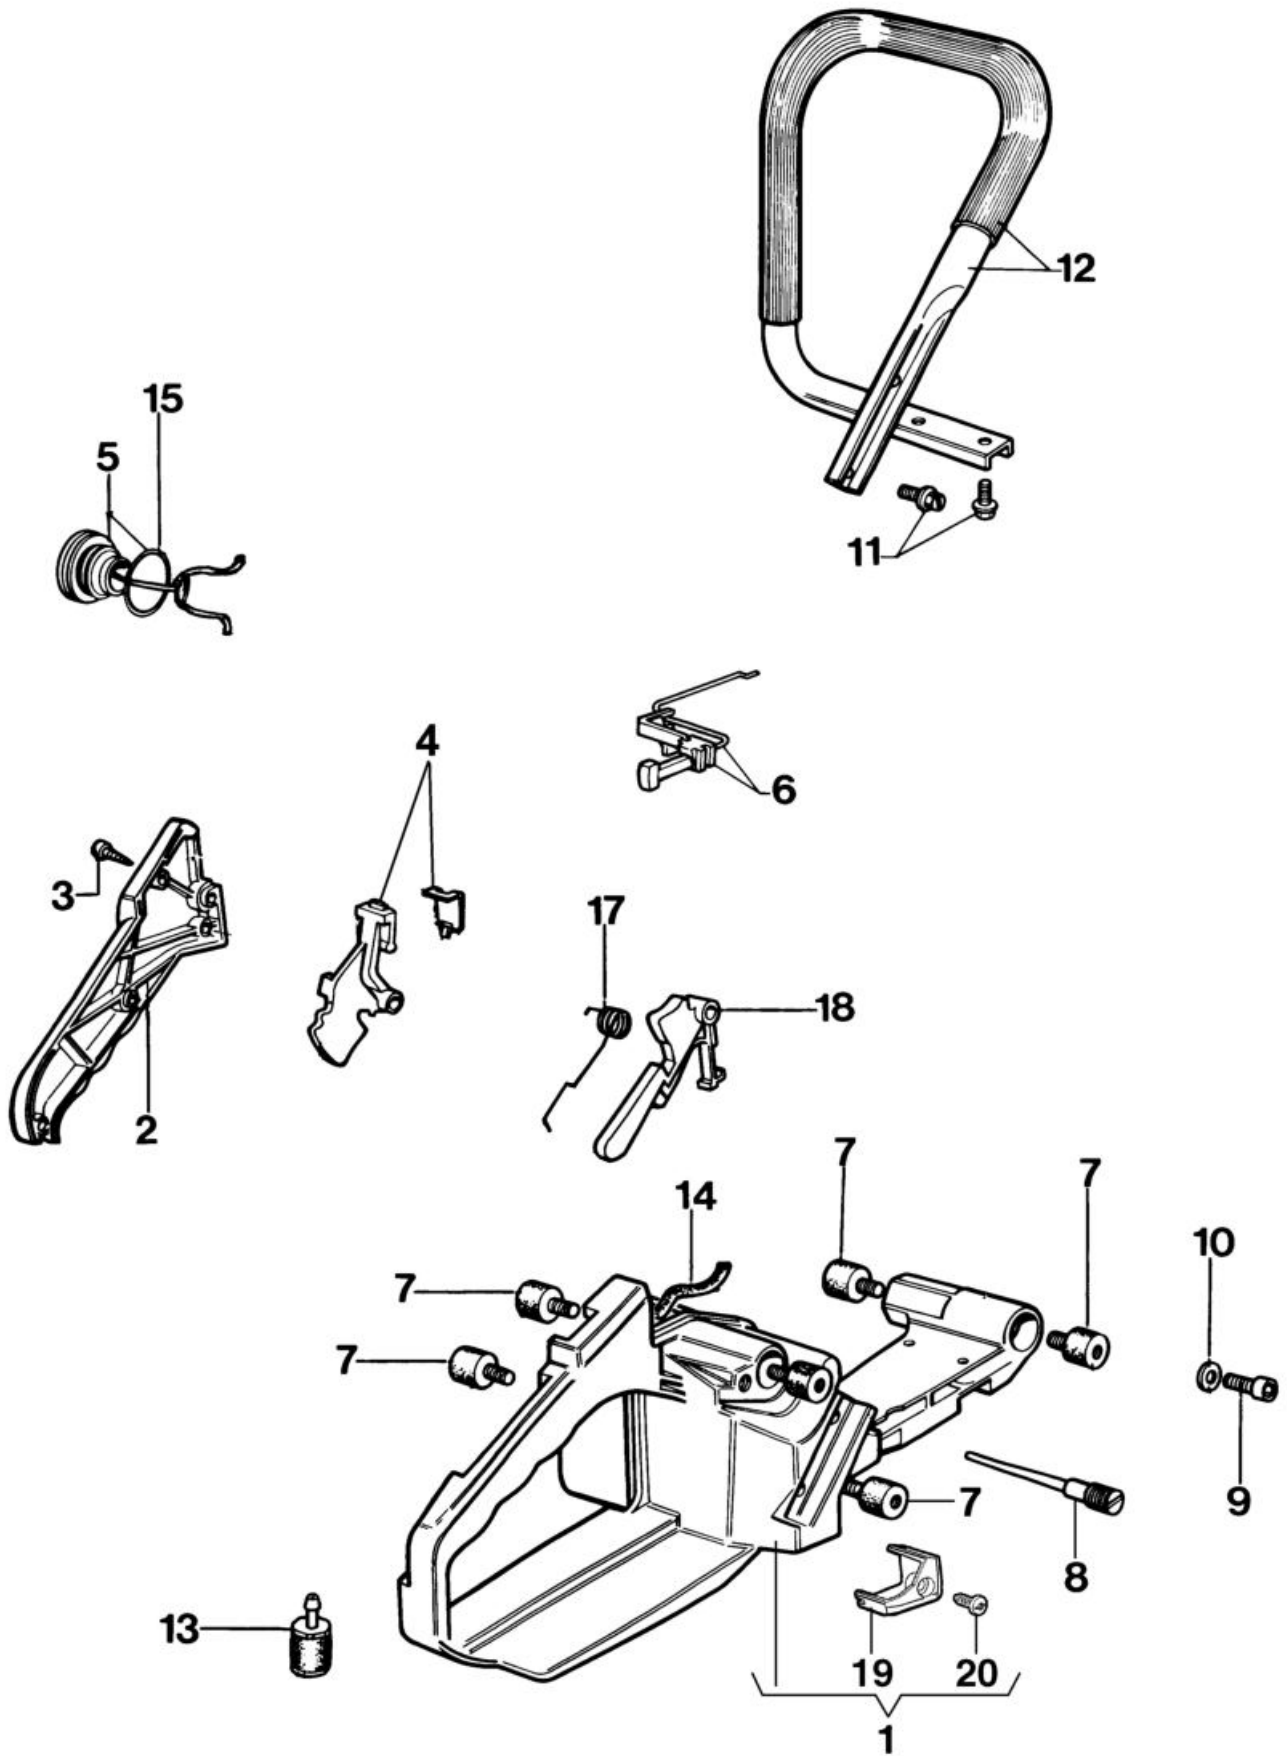

изображение Handle and fuel tank

Ref.Nu	Qty	Part number	Description	Validity from	Validity till	Notes	Bulletin
1		50200045BR	Complete tank				
2		097000184	Cover				
2		097000024	Cover				
3		3960040R	Screw				
4		50010157	Throttle lever				
5		097000135R	Cap				
6		52012044	Rod				
7		097000038AR	AV-mount				
8		099900083BR	Breather valve				
9		006000251R	Screw				
10		3833073R	Washer				
11		097000061AR	Screw				
12		50200017R	Handle				
13		50010218R	Fuel filter				
14		098000319AR	Tube				
15		099900090R	Ring				
17		097000028R	Spring				
18		097000025AR	Lever				
19		50200030R	Guard				
20		094600041AR	Screw