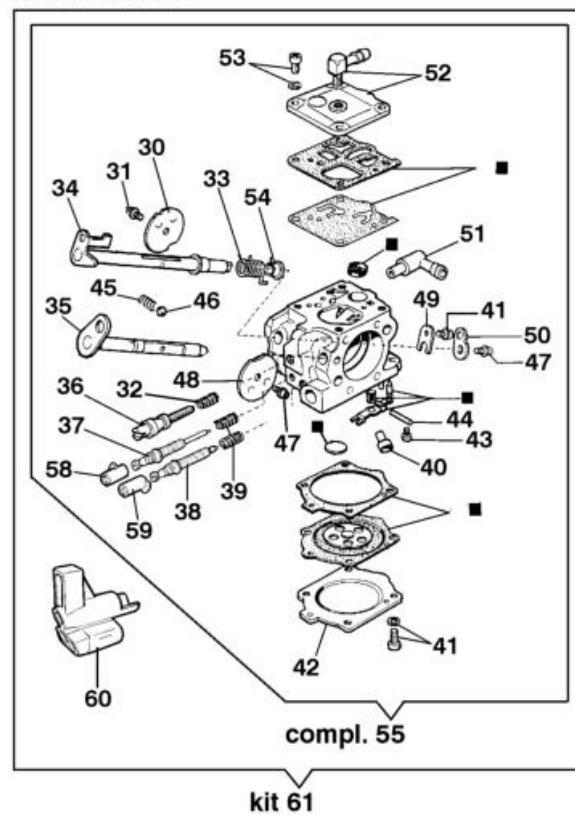

DA NOVEMBRE 2004
FROM NOVEMBER 2004
AB NOVEMBER 2004
DESDE NOVIEMBRE 2004
DEPUIS NOVEMBRE 2004

56 ■ KIT RIPARAZIONE
REPAIR KIT