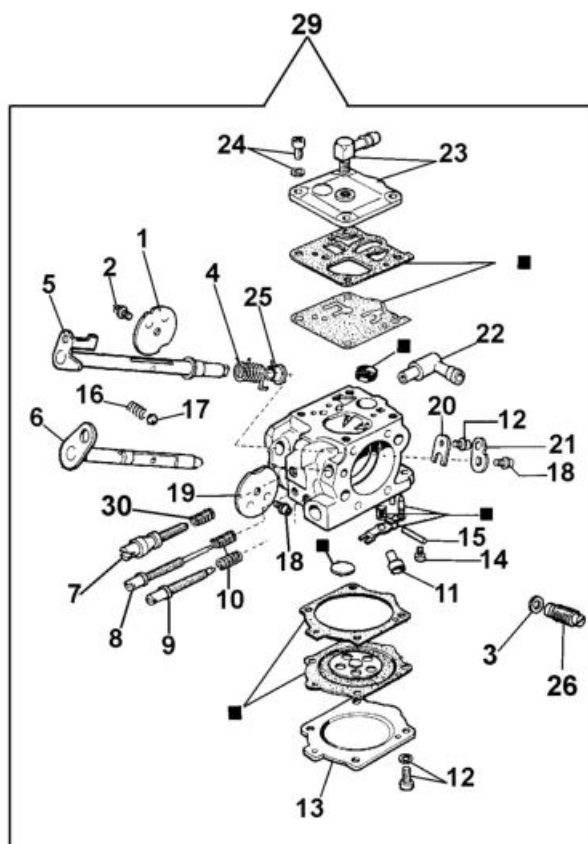

изображение Clutch assy

Ref.Nu	Qty	Part number	Description	Validity from	Validity till	Notes	Bulletin
1		50010148R	Nut				
2		097000207	Clutch drum				
3		097000011R	Bearing				
4		006100730R	Ring				
5		097000132R	Clutch				
6		097000097R	Washer				
7		097000098R	Spring				
8		50010084	Plate				
9		097000105	Brake band				
10		006000300	Bushing				
11		097000114	Deflector				
12		3960045	Screw				
13		097000066	Plate				
14		50202003CR	Chain cover assy				
15		3026003R	Ring				
16		097000146	Lever				
17		099900152AR	Spring				
18		097000107	Plug				
19		50010088AR	Spring				
20		097000102	Guard				
21		097000106R	Plug				
22		50202003CR	Chain cover assy				
26		50070149R	Guard				
33		097000275	Plate				

▲ 18

изображение Air filter and carburetor

Ref.Nu	Qty	Part number	Description	Validity from	Validity till	Notes	Bulletin
1		093000468AR	Screw				
2		098000034	Filter cover				
3		50010367R	Air filter				
4		097000056R	Gasket				
5		099900296R	Screw				
6		098000183R	Cylinder cover				
7		2317021R	Switch				
8		4175163R	Screw				
9		3833073R	Washer				
10		094600041AR	Screw				
11		098000049	Fittings kit				
12		094600126	Tube				
13		2318760BR	Carburetor WJ-72B				
14		097000058A	Screw guide				
15		098000050	Support				
16		097000092AR	Screw				
18		097000215A	Gasket set				

изображение Handle and fuel tank

Ref.Nu	Qty	Part number	Description	Validity from	Validity till	Notes	Bulletin
1		50200045BR	Complete tank				
2		097000024	Cover				
3		3960040R	Screw				
4		50010157	Throttle lever				
5		097000135R	Cap				
6		52012044	Rod				
7		097000038AR	AV-mount				
8		099900083BR	Breather valve				
9		006000251R	Screw				
10		3833073R	Washer				
11		097000061AR	Screw				
12		50200017R	Handle				
13		50010218R	Fuel filter				
14		098000319AR	Tube				
15		099900090R	Ring				
17		097000028R	Spring				
18		097000025AR	Lever				
19		50200030R	Guard				
20		094600041AR	Screw				