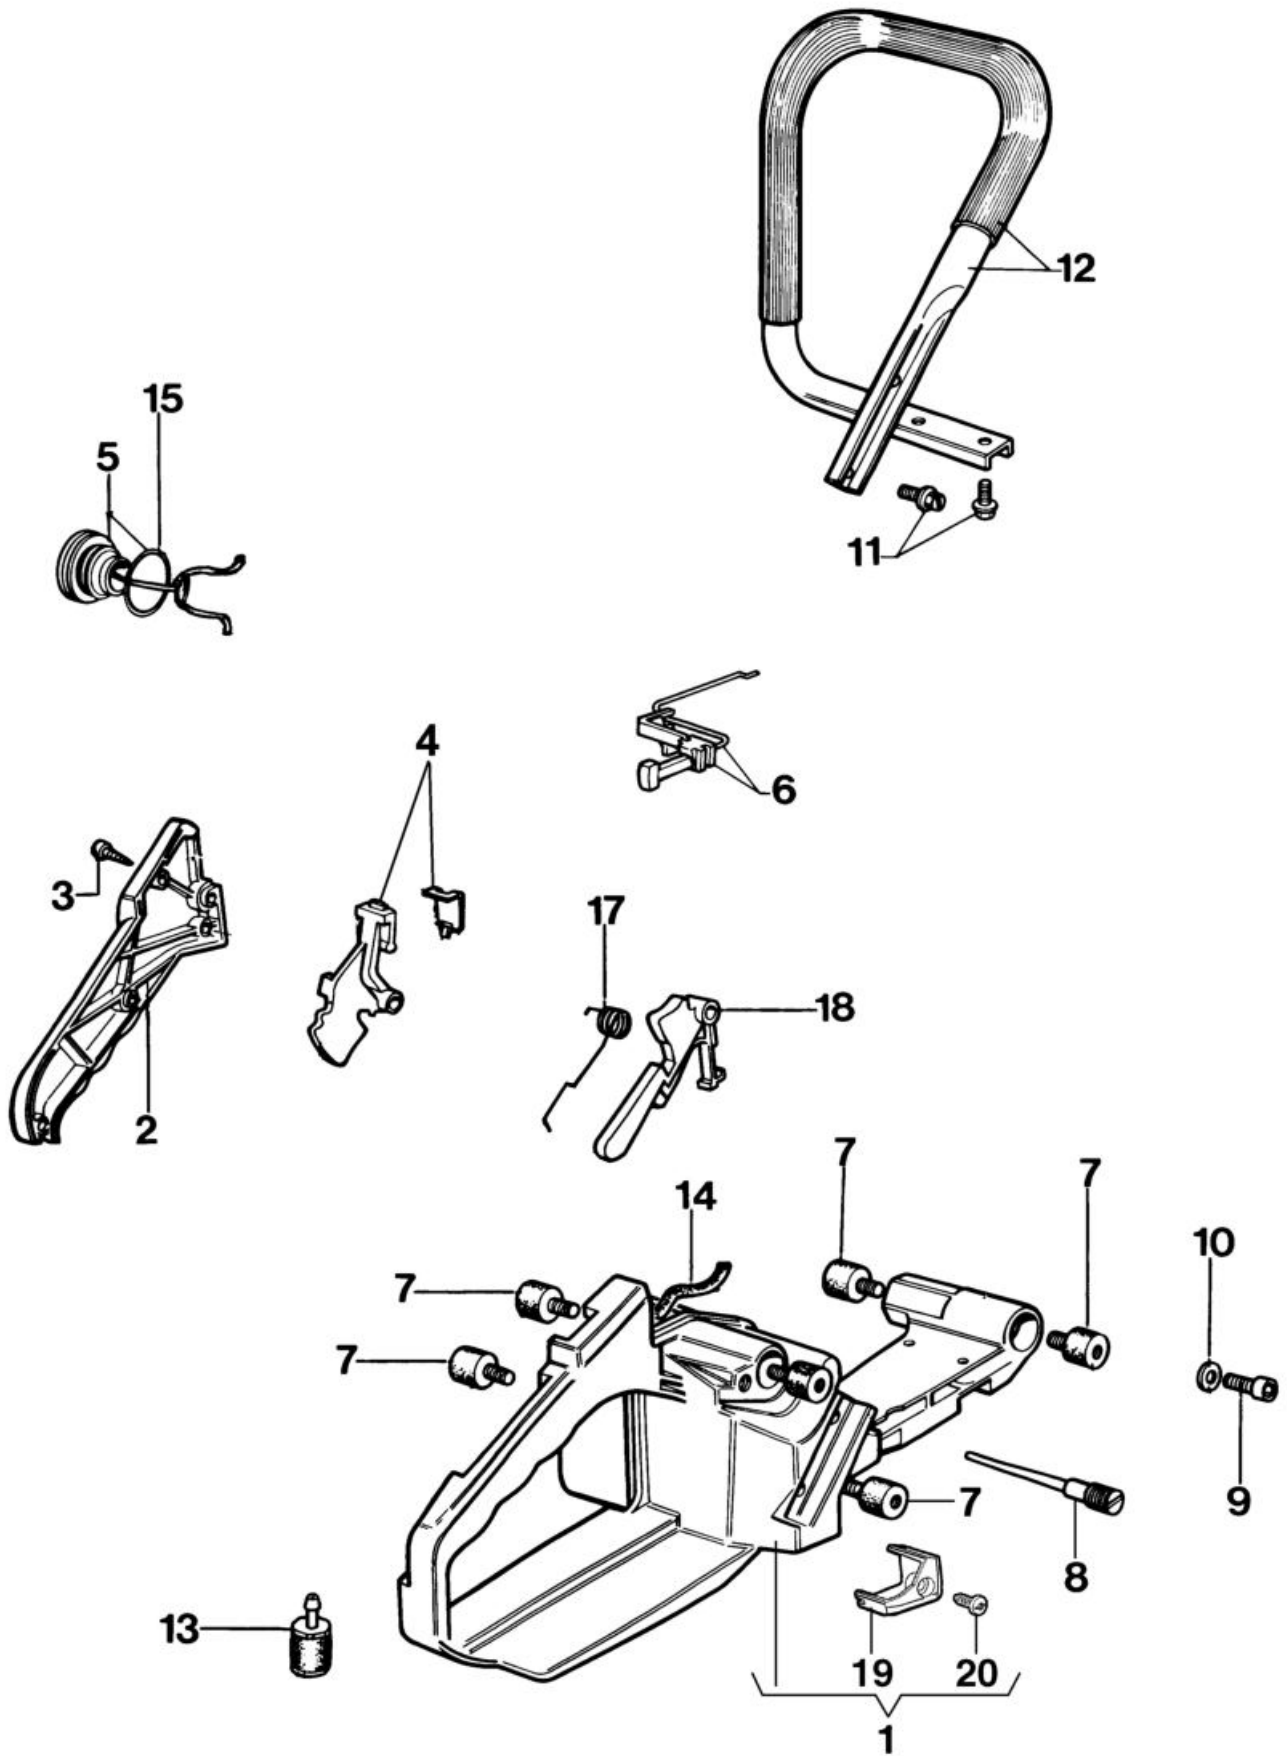

изображение Handle and fuel tank

Ref.Nu	Qty	Part number	Description	Validity from	Validity till	Notes	Bulletin
1		50200045BR	Complete tank				
2		097000024	Cover				
3		3960040R	Screw				
4		50010157	Throttle lever				
5		097000135R	Cap				
6		52012044	Rod				
7		097000038AR	AV-mount				
8		099900083BR	Breather valve				
9		006000251R	Screw				
10		3833073R	Washer				
11		097000061AR	Screw				
12		50200017R	Handle				
13		50010218R	Fuel filter				
14		098000319AR	Tube				
15		099900090R	Ring				
17		097000028R	Spring				
18		097000025AR	Lever				
19		50200030R	Guard				
20		094600041AR	Screw