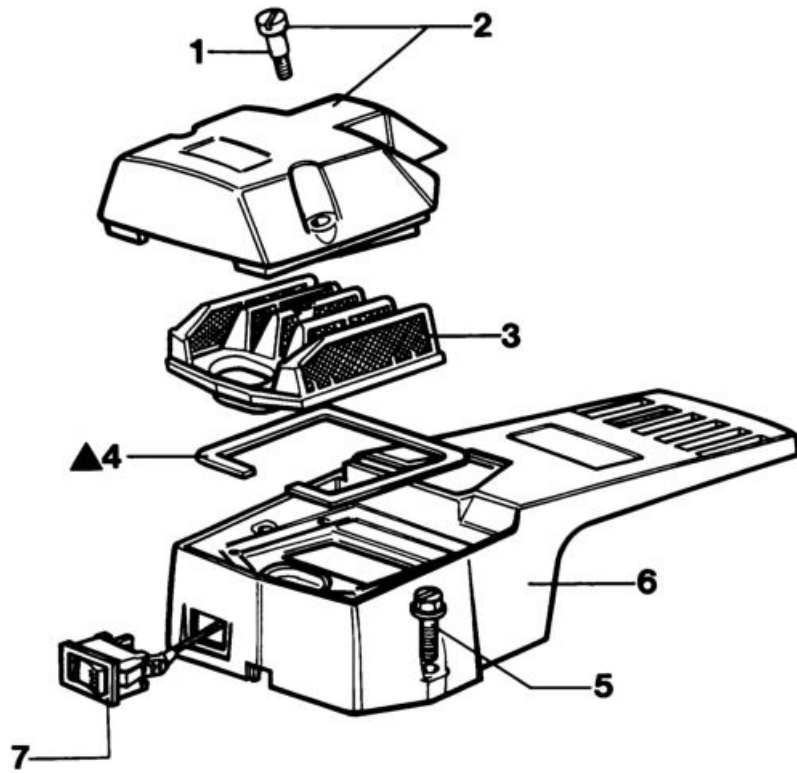

▲ 18

изображение Air filter and carburetor

Ref.Nu	Qty	Part number	Description	Validity from	Validity till	Notes	Bulletin
1		093000468AR	Screw				
2		098000034	Filter cover				
3		50010367R	Air filter				
4		097000056R	Gasket				
5		099900296R	Screw				
6		098000183R	Cylinder cover				
7		2317021R	Switch				
8		4175163R	Screw				
9		3833073R	Washer				
10		094600041AR	Screw				
11		098000049	Fittings kit				
12		094600126	Tube				
13		2318760BR	Carburetor WJ-72B				
14		097000058A	Screw guide				
15		098000050	Support				
16		097000092AR	Screw				
18		097000215A	Gasket set