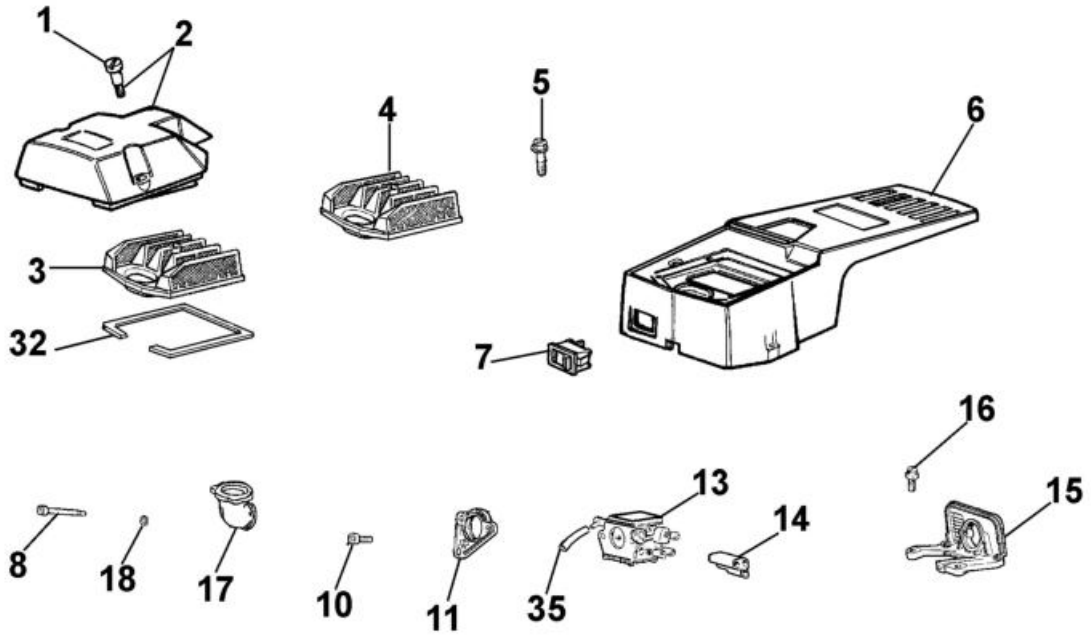

изображение Fuel tank, air filter and handle

Ref.Nu	Qty	Part number	Description	Validity from	Validity till	Notes	Bulletin
1	1	093000468AR	Screw				
2	1	098000034	Filter cover				
3	1	50010367R	Air filter				BT1-019-07/07
4	1	098000092R	Air filter nylon				BT1-019-07/07
5	1	099900296R	Screw				
6	1	098000183R	Cylinder cover				
7	1	2317021R	Switch				
8	2	61052009BR	Screw				
9	1	098000319AR	Tube				
10	3	3960115R	Screw				
11	1	097000333R	Flange				
12	1	097000025AR	Lever				
13	1	2318760BR	Carburetor WJ-72B				
14	1	097000323A	Screw guide				
15	1	097000280	Support				
16	3	097000092AR	Screw				
17	1	098000043	Fittings				
18	1	3833073R	Washer				
19	1	50200045BR	Complete tank				
20	1	097000024	Cover				
21	1	3960040R	Screw				
22	1	50010157	Throttle lever				
23	1	097000135R	Cap				
24	1	52012044	Rod				
25	4	097000038AR	AV-mount				
26	1	099900083BR	Breather valve				
27	4	006000251R	Screw				
28	1	097000028R	Spring				
29	4	097000061AR	Screw				
30	1	50200017R	Handle				
31	1	50010218R	Fuel filter				
32	1	097000056R	Gasket				
33	1	099900090R	Ring				
35	1	094600126	Tube				
38	1	099900268A	Clamp				
39	1	50200030R	Guard				
40	1	094600041AR	Screw