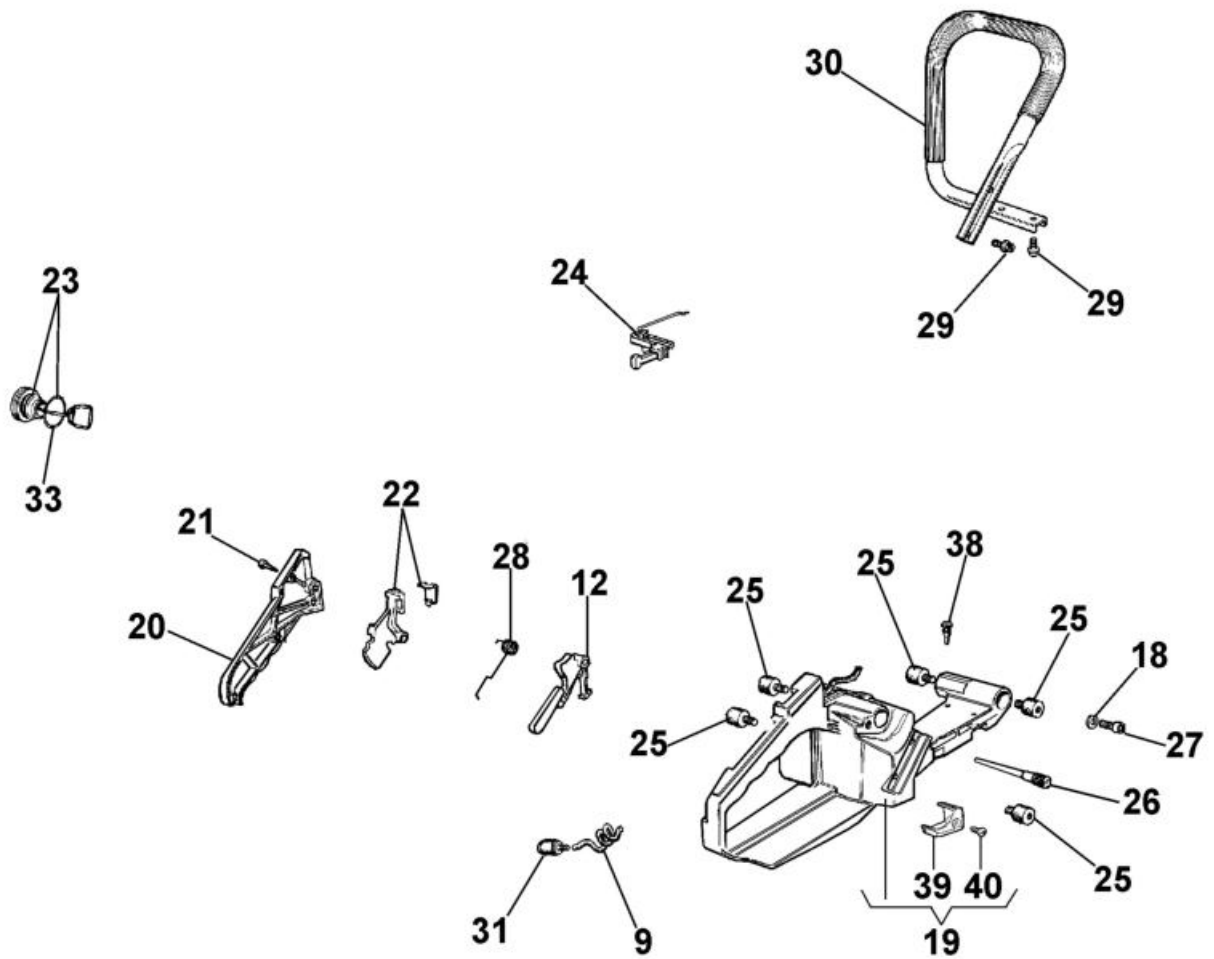

изображение Fuel tank, air filter and handle

Ref.Nu	Qty	Part number	Description	Validity from	Validity till	Notes	Bulletin
1	1	093000468AR	Screw				
2	1	098000034	Filter cover				
3	1	50010367R	Air filter				BT1-019-07/07
4	1	098000092R	Air filter nylon				BT1-019-07/07
5	1	099900296R	Screw				
6	1	098000183R	Cylinder cover				
7	1	2317021R	Switch				
8	2	61052009BR	Screw				
9	1	098000319AR	Tube				
10	3	3960115R	Screw				
11	1	097000333R	Flange				
12	1	097000025AR	Lever				
13	1	2318760BR	Carburetor WJ-72B				
14	1	097000323A	Screw guide				
15	1	097000280	Support				
16	3	097000092AR	Screw				
17	1	098000043	Fittings				
18	1	3833073R	Washer				
19	1	50200045BR	Complete tank				
20	1	097000024	Cover				
21	1	3960040R	Screw				
22	1	50010157	Throttle lever				
23	1	097000135R	Cap				
24	1	52012044	Rod				
25	4	097000038AR	AV-mount				
26	1	099900083BR	Breather valve				
27	4	006000251R	Screw				
28	1	097000028R	Spring				
29	4	097000061AR	Screw				
30	1	50200017R	Handle				
31	1	50010218R	Fuel filter				
32	1	097000056R	Gasket				
33	1	099900090R	Ring				
35	1	094600126	Tube				
38	1	099900268A	Clamp				
39	1	50200030R	Guard				
40	1	094600041AR	Screw