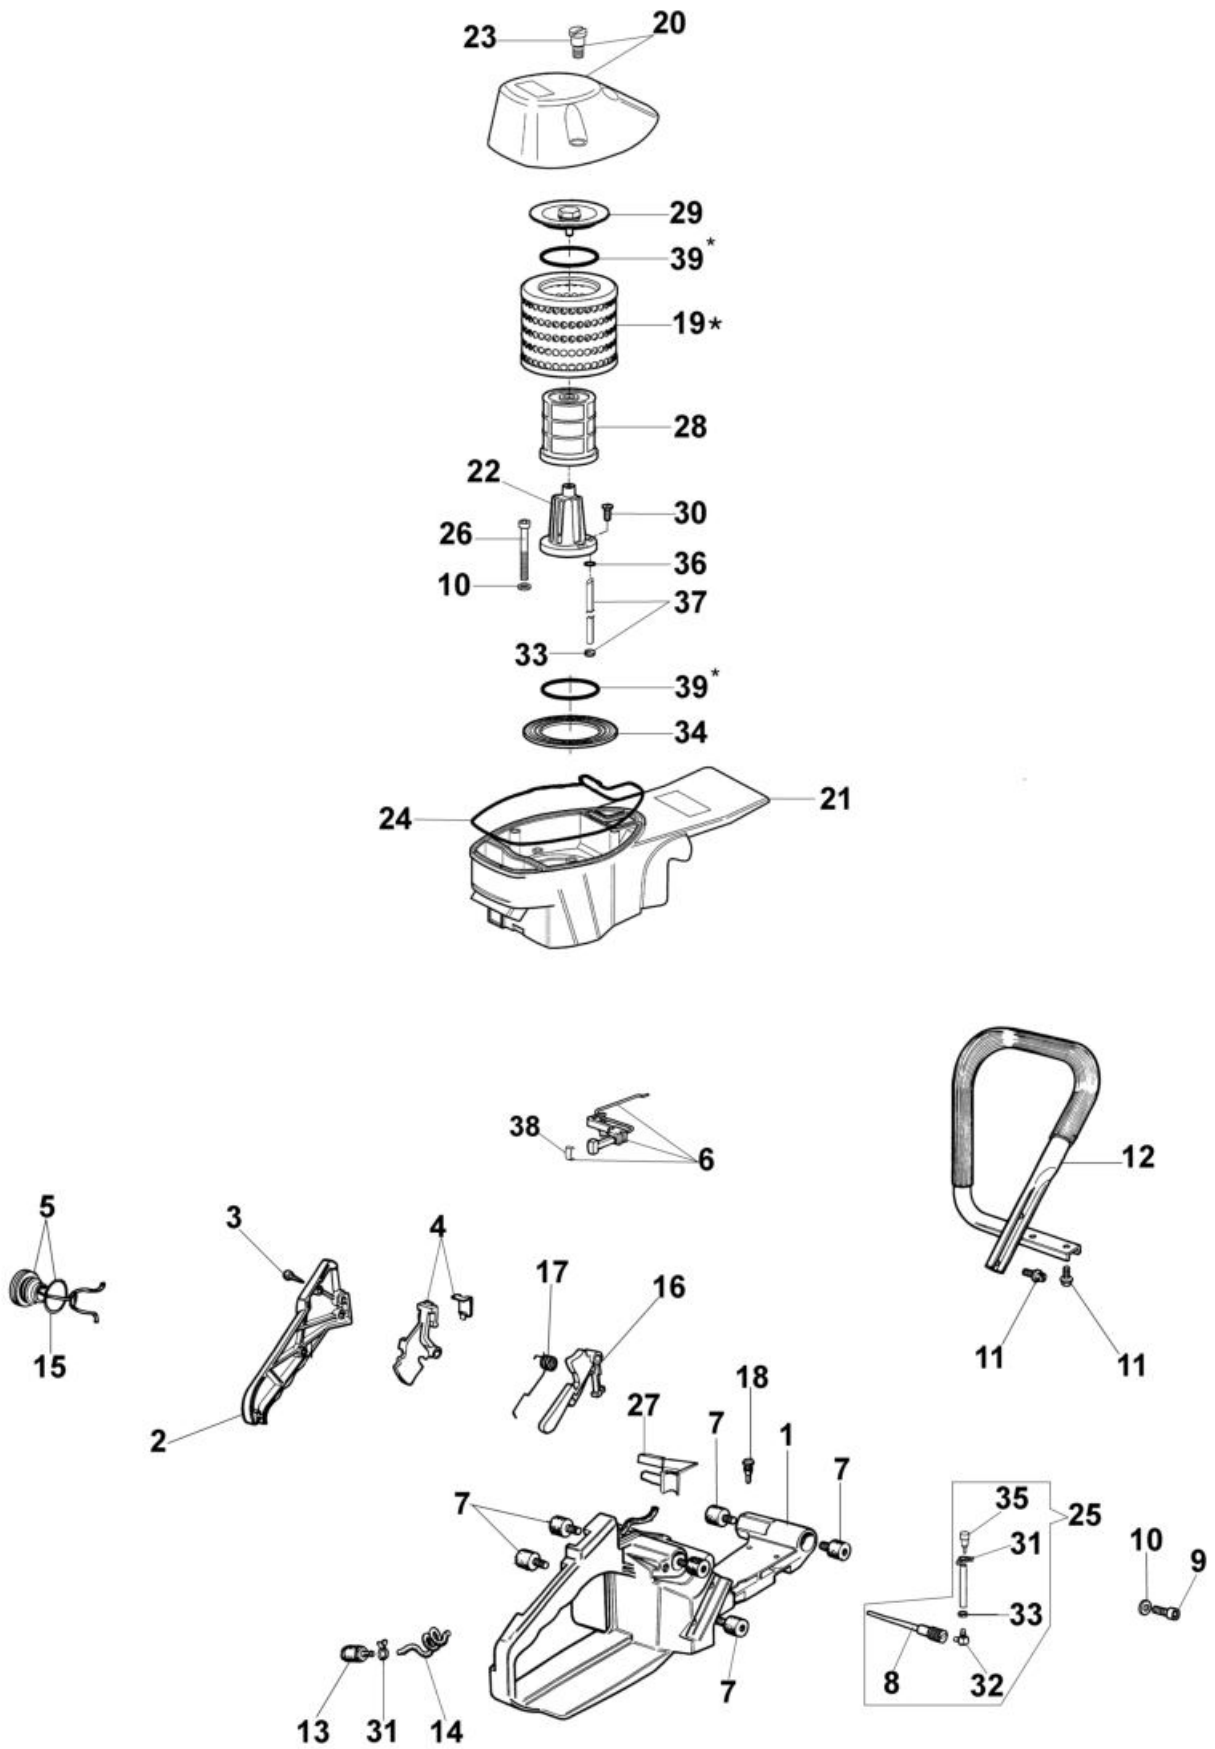

изображение Air filter and fuel tank

Ref.Nu	Qty	Part number	Description	Validity from	Validity till	Notes	Bulletin
1	1	50200045BR	Complete tank				
2	1	097000024	Cover				
3	3	3960040R	Screw				
4	1	50010157	Throttle lever				
5	1	50012008R	Cap				
6	1	52012044	Rod				
7	4	097000038AR	AV-mount				
8	1	018500096	Valve body				
9	4	005100913B	Screw				
10	7	3833073R	Washer				
11	4	097000061AR	Screw				
12	1	50200017R	Handle				
13	1	50010218R	Fuel filter				
14	1	098000319AR	Tube				
15	1	099900090R	Ring				
16	1	097000025AR	Lever				
17	1	097000028R	Spring				
18	1	099900268A	Clamp				
19	1	098000297R	Air filter kit				
20	1	50100017	Filter cover				
21	1	50102008	Cylinder cover				
22	1	52010014B	Filter body				
23	3	093000468AR	Screw				
24	1	098000294R	Gasket				
25	1	098000281	Breather valve				
26	3	52012008	Screw				
27	1	098000315	Insert				
28	1	018600056AR	Air filter				
29	1	52010514R	Flange				
30	3	3802002AR	Screw				
31	2	4098377R	Band				
32	1	018500066	Fittings				
33	1	006000311	Band				
34	1	018600090A	Gasket				
35	1	61070011AR	Breather valve				
36	1	3049036R	O-ring				
37	1	018100087	Tube				
38	1	52010134R	Plate				
39	2	3049050R	O-ring