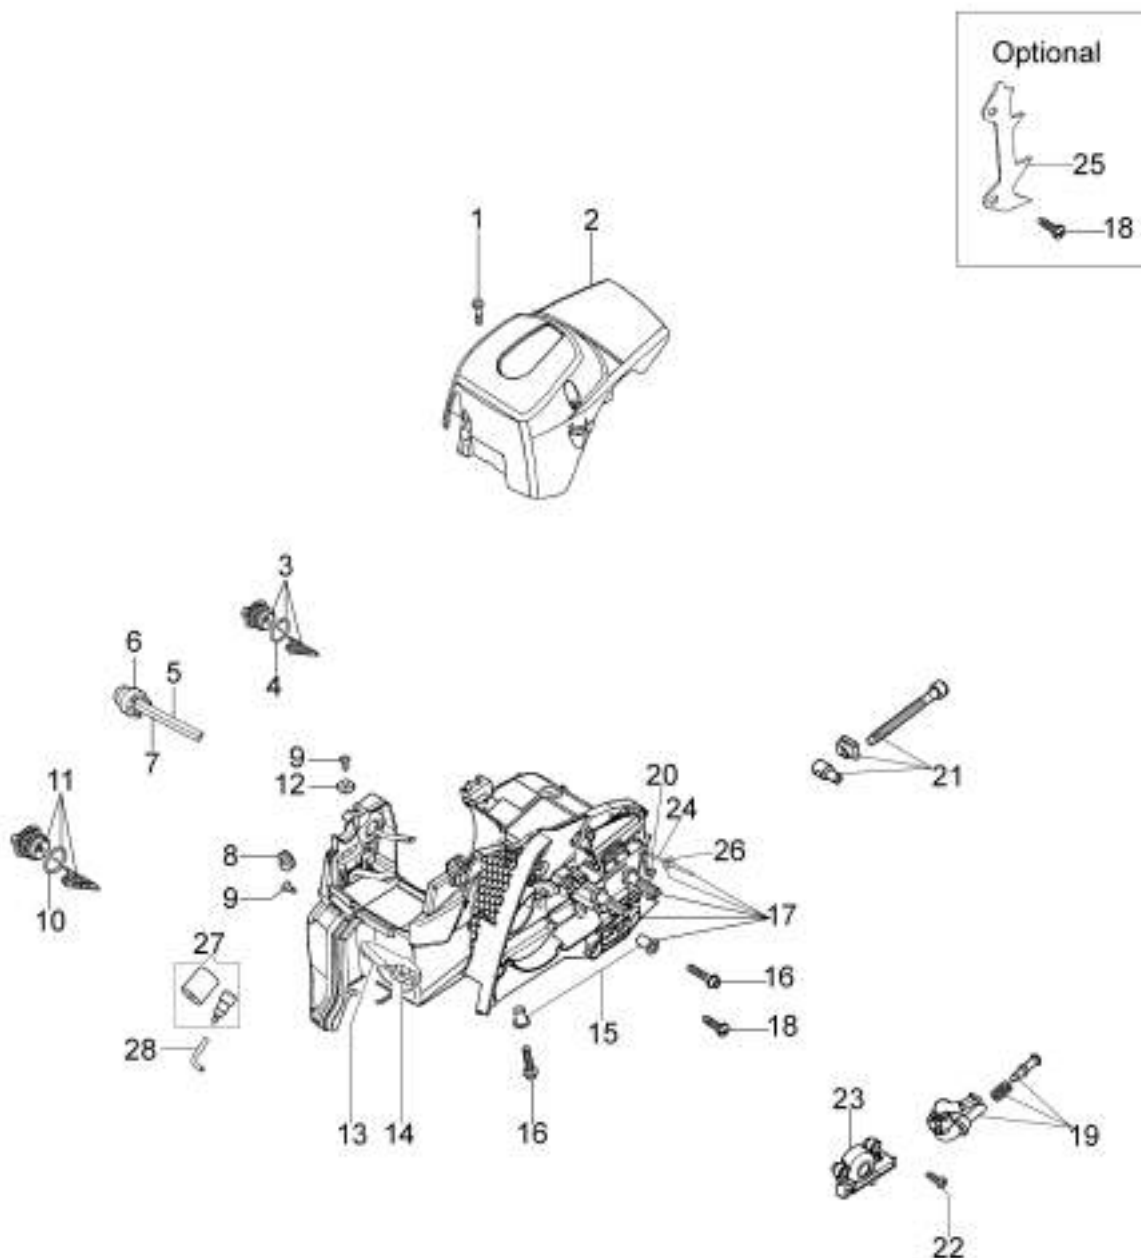

изображение Crankcase

Ref.Nu	Qty	Part number	Description	Validity from	Validity till	Notes	Bulletin
1	1	3991080R	Screw				
2	1	50240020R	Cover				
3	1	50052005R	Tank cap				
4	1	3049047R	O-ring				
5	1	50240256R	Tube				
6	1	50240175R	Air purge				
7	1	50240255R	Tube				
8	1	005000347AR	Grommet				
9	1	3960109AR	Screw				
10	1	099900090R	Ring				
11	1	50340265R	Cap				
12	1	50240027R	Nut				
13	1	50240068R	Tube				
14	1	094600450R	Fuel filter				
15	4	50050067R	Spacer				
16	4	3860099R	Screw				
17	1	50240165AR	Crankcase				
18	3	3960099R	Screw				
19	1	50240167	Oil filter				
20	2	50050052R	Stud				
21	1	50050133	Chain tensioner kit				
22	1	3960074R	Screw				
23	1	50240234	Oil pump			Pompa olio automatica; Sprocket driven oil pump	
24	1	50240010R	Tube				
25	1	50240110R	Spike				
26	1	3049001R	O-ring				
27	1	50240148R	Breather valve kit				
28	1	50240067R	Tube