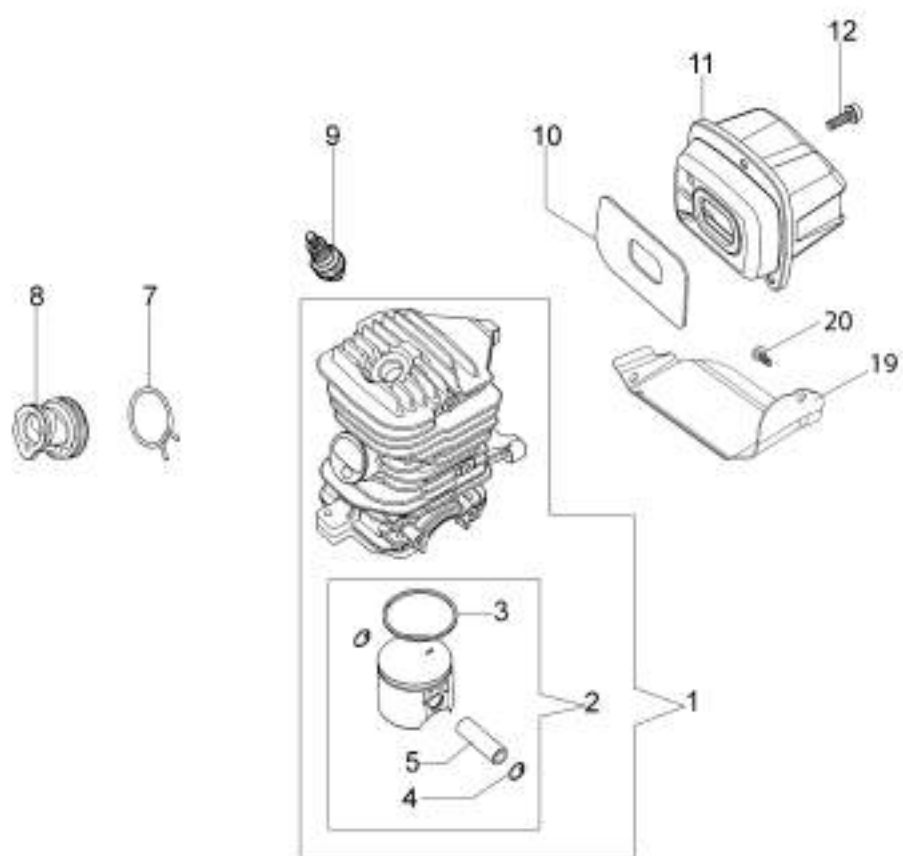

изображение Engine

Ref.Nu	Qty	Part number	Description	Validity from	Validity till	Notes	Bulletin
1	1	50240166	Complete cylinder				
2	1	50240164	Piston assy Ø40				
3	1	074000405R	Piston ring				
4	2	004900061R	Ring				
5	1	50110047R	Piston pin				
6	4	3801051R	Screw				
7	1	094600103R	Band				
8	1	50170010R	Manifold				
9	1	3055101R	Spark plug				
10	1	50170031R	Gasket				
11	1	50240100R	Muffler				
12	3	3860117R	Screw				
13	2	3050024AR	Seal ring				
14	2	094000006R	Bearing				
15	1	50110044R	Bearing				
16	1	50240220R	Crankshaft				
17	1	50240016R	Cover				
18	2	50110043AR	Spacer				
19	1	50240046R	Guard				
20	2	3960070AR	Screw