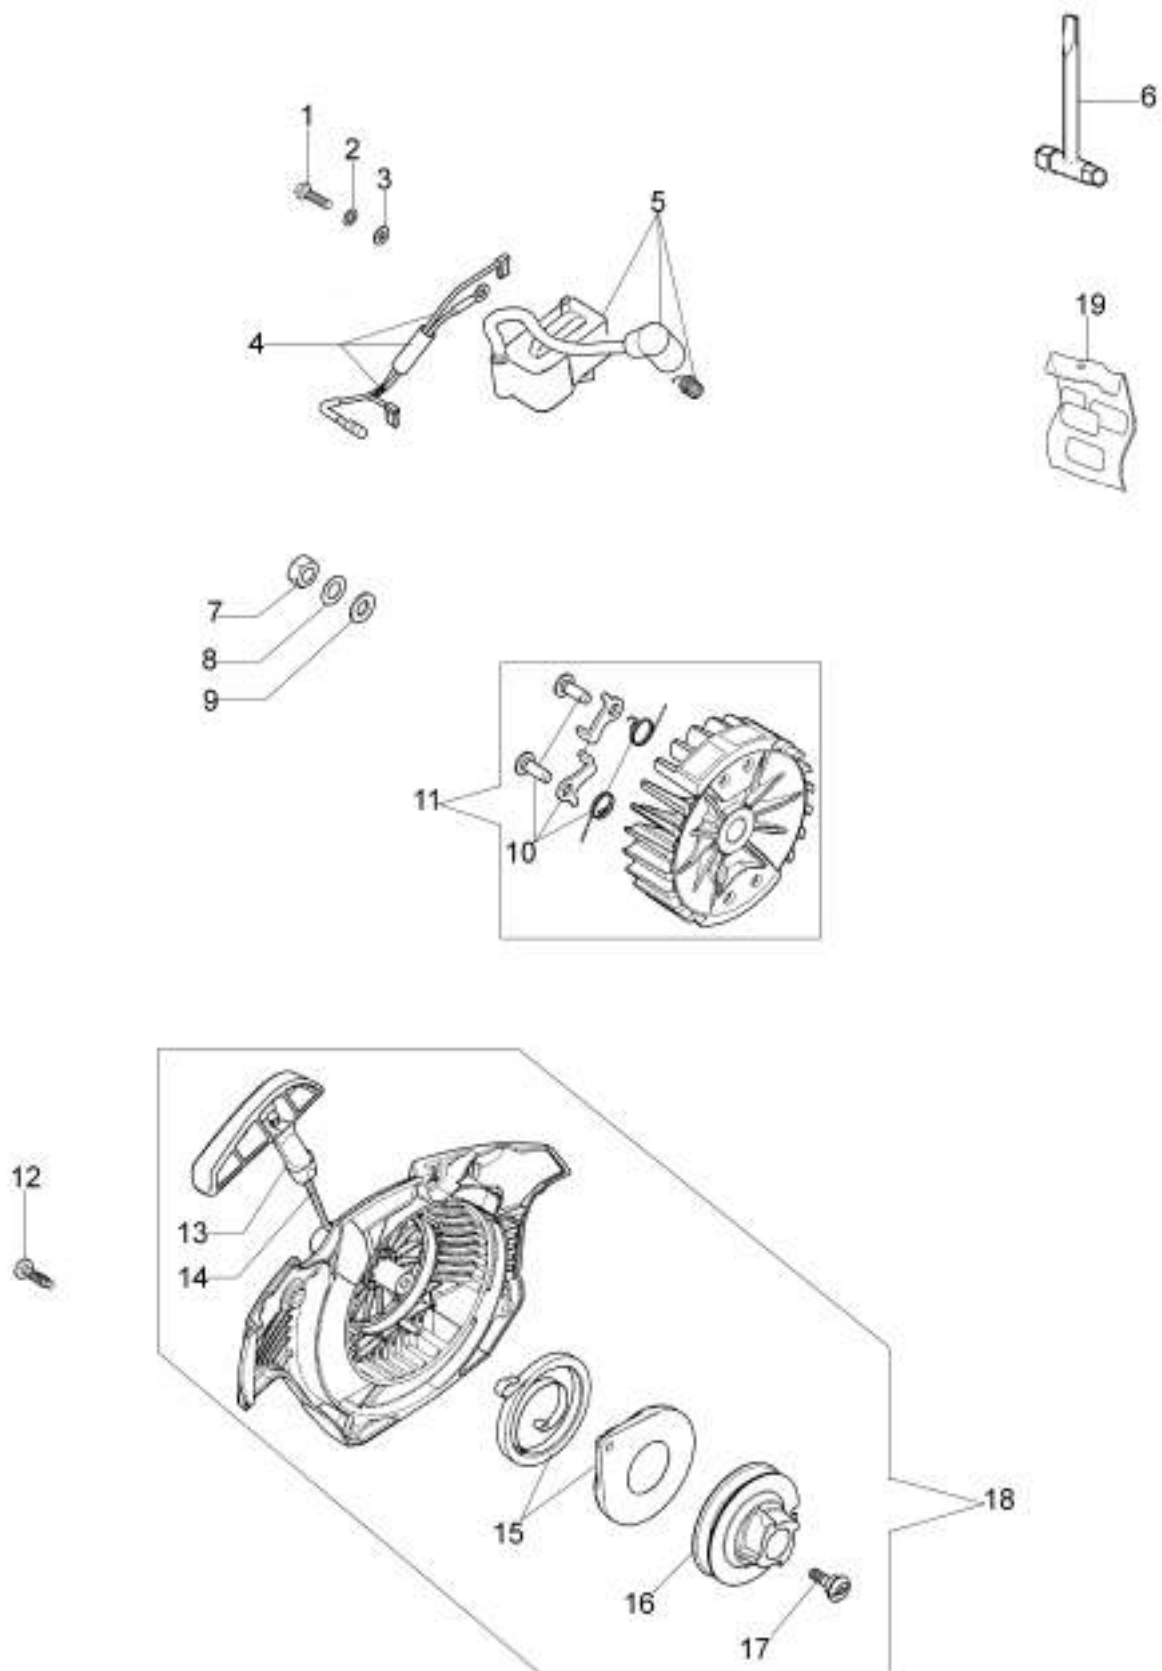

Ref.Nu	Qty	Part number	Description	Validity from	Validity till	Notes	Bulletin
1	1	50240166	Complete cylinder				
2	1	50240164	Piston assy Ø40				
3	1	074000405R	Piston ring				
4	2	004900061R	Ring				
5	1	50110047R	Piston pin				
6	4	3801051R	Screw				
7	1	094600103R	Band				
8	1	50170010R	Manifold				
9	1	3055101R	Spark plug				
10	1	50170031R	Gasket				
11	1	50240100R	Muffler				
12	3	3860117R	Screw				
13	2	3050024AR	Seal ring				
14	2	094000006R	Bearing				
15	1	50110044R	Bearing				
16	1	50240220R	Crankshaft				
17	1	50240016R	Cover				
18	2	50110043AR	Spacer				
19	1	50240046R	Guard				
20	2	3960070AR	Screw				

изображение Chain cover and clutch

Ref.Nu	Qty	Part number	Description	Validity from	Validity till	Notes	Bulletin
1	1	50240031R	Clutch				
2	1	50240032R	Spring				
3	1	50240217BR	Worm gear				
4	1	50240059R	Spacer				
5	1	50240214R	Clutch drum 3/8				
6	1	3037024R	Bushing				
7	1	50240028R	Spacer				
8	1	3026007R	Ring				
9	2	3026003R	Ring				
10	2	097000106R	Plug				
11	1	097000146	Lever				
12	1	50240037R	Brake band				
13	1	50240044R	Guard				
14	1	095000219AR	Spring				
15	1	50050066R	Plug				
16	1	50240040R	Guard				
17	2	50010148R	Nut				
18	1	3960099R	Screw				
19	1	3960070AR	Screw				
20	1	50240048R	Spring				
21	1	50240039R	Chain cover				
22	1	50052012R	Bar 16" - 41 cm				
22	1	50030190R	Bar 14" - 35 cm				
23	1	30629018A	Chain .3/8" x .050" (1,3mm)				
23	1	30629016A	Chain .3/8" x .050" (1,3mm)				
24	1	50070069	Washer				