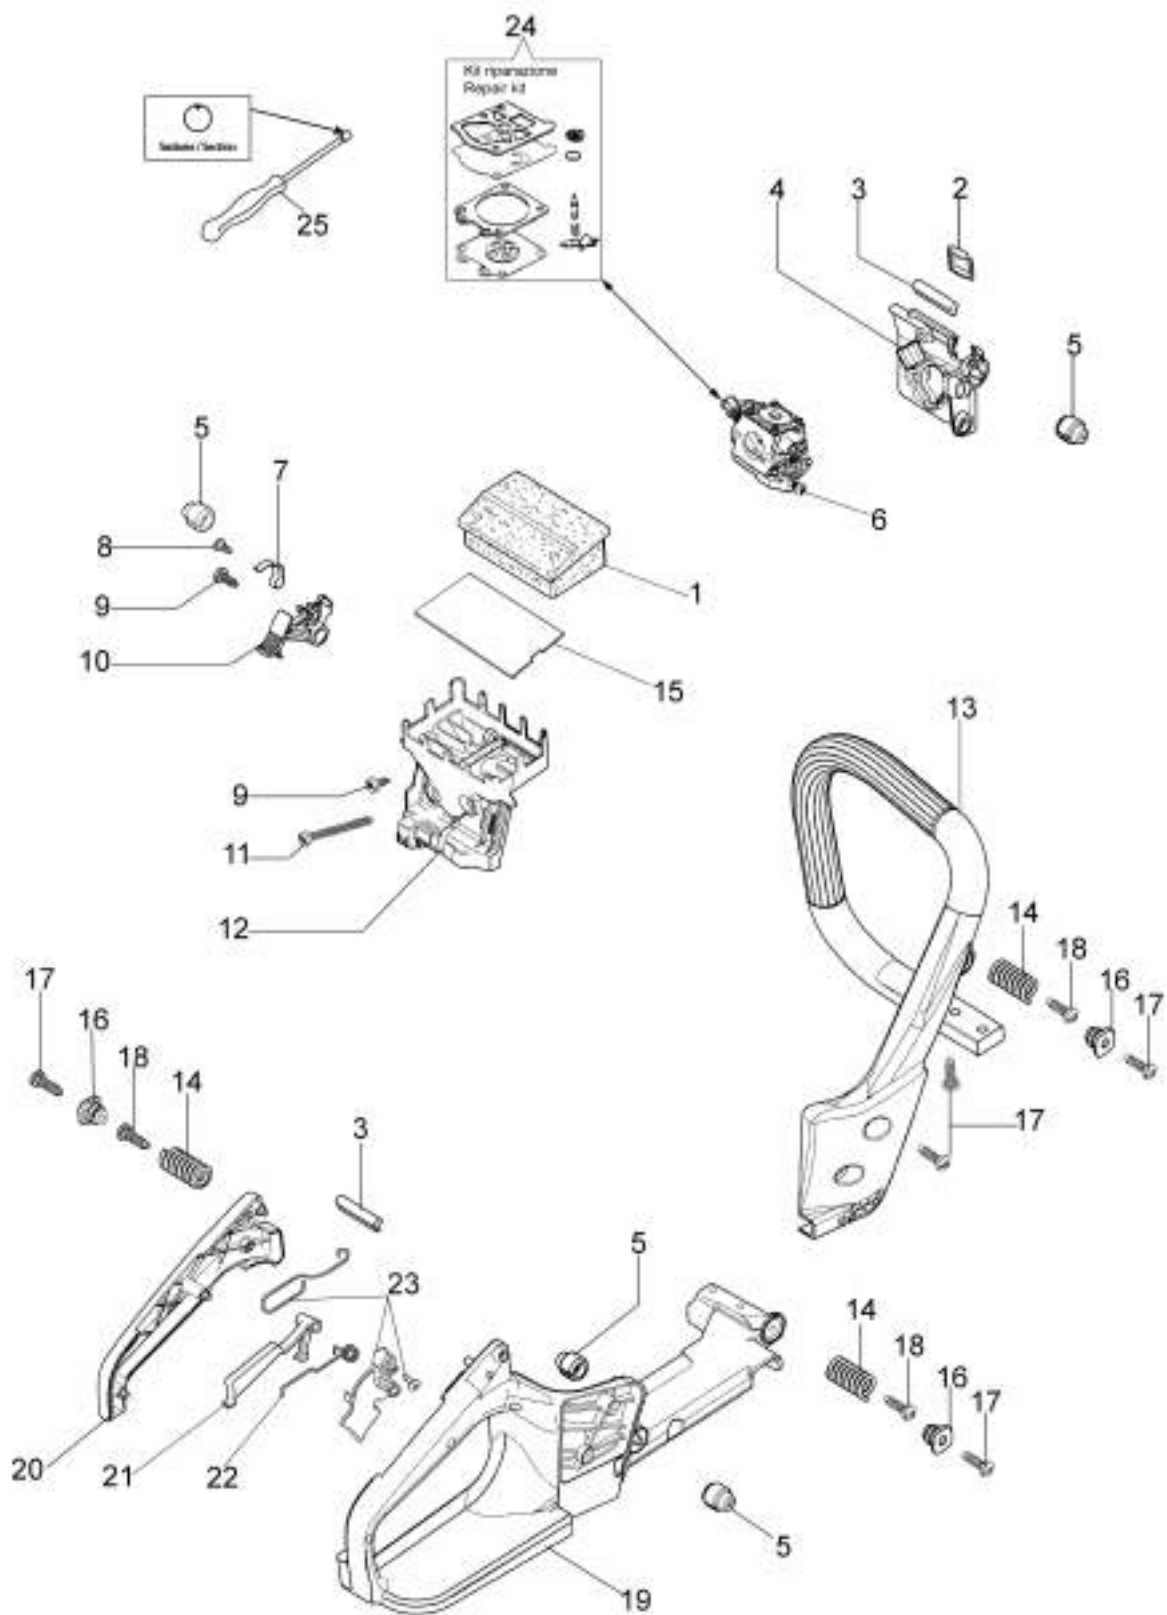

изображение Handle and air filter

Ref.Nu	Qty	Part number	Description	Validity from	Validity till	Notes	Bulletin
1	1	50240036R	Air filter				
2	1	50240062R	Deflector				
3	2	50240011R	AV-mount				
4	1	50240043AR	Support				
5	1	50010061R	AV-mount				
6	1	50240045R	Carburetor				
7	1	50240061R	Spring				
8	1	3960109AR	Screw				
9	2	3960070AR	Screw				
10	1	50240060BR	Lever				
11	2	3993083R	Screw				
12	1	50240035R	Support				
13	1	50240026R	Handle				
14	1	50050047AR	Spring				
15	1	50240150AR	Air filter				
16	1	50170034R	Support				
17	1	3960099R	Screw				
18	1	3960115R	Screw				
19	1	50240023R	Handle				
20	1	50240024R	Cover				
21	1	50050046AR	Lever				
22	1	097000028R	Spring				
23	1	50170248A	Throttle kit				
24	1	2318340R	Repair kit				
25	1	3055130R	Special screwdriver