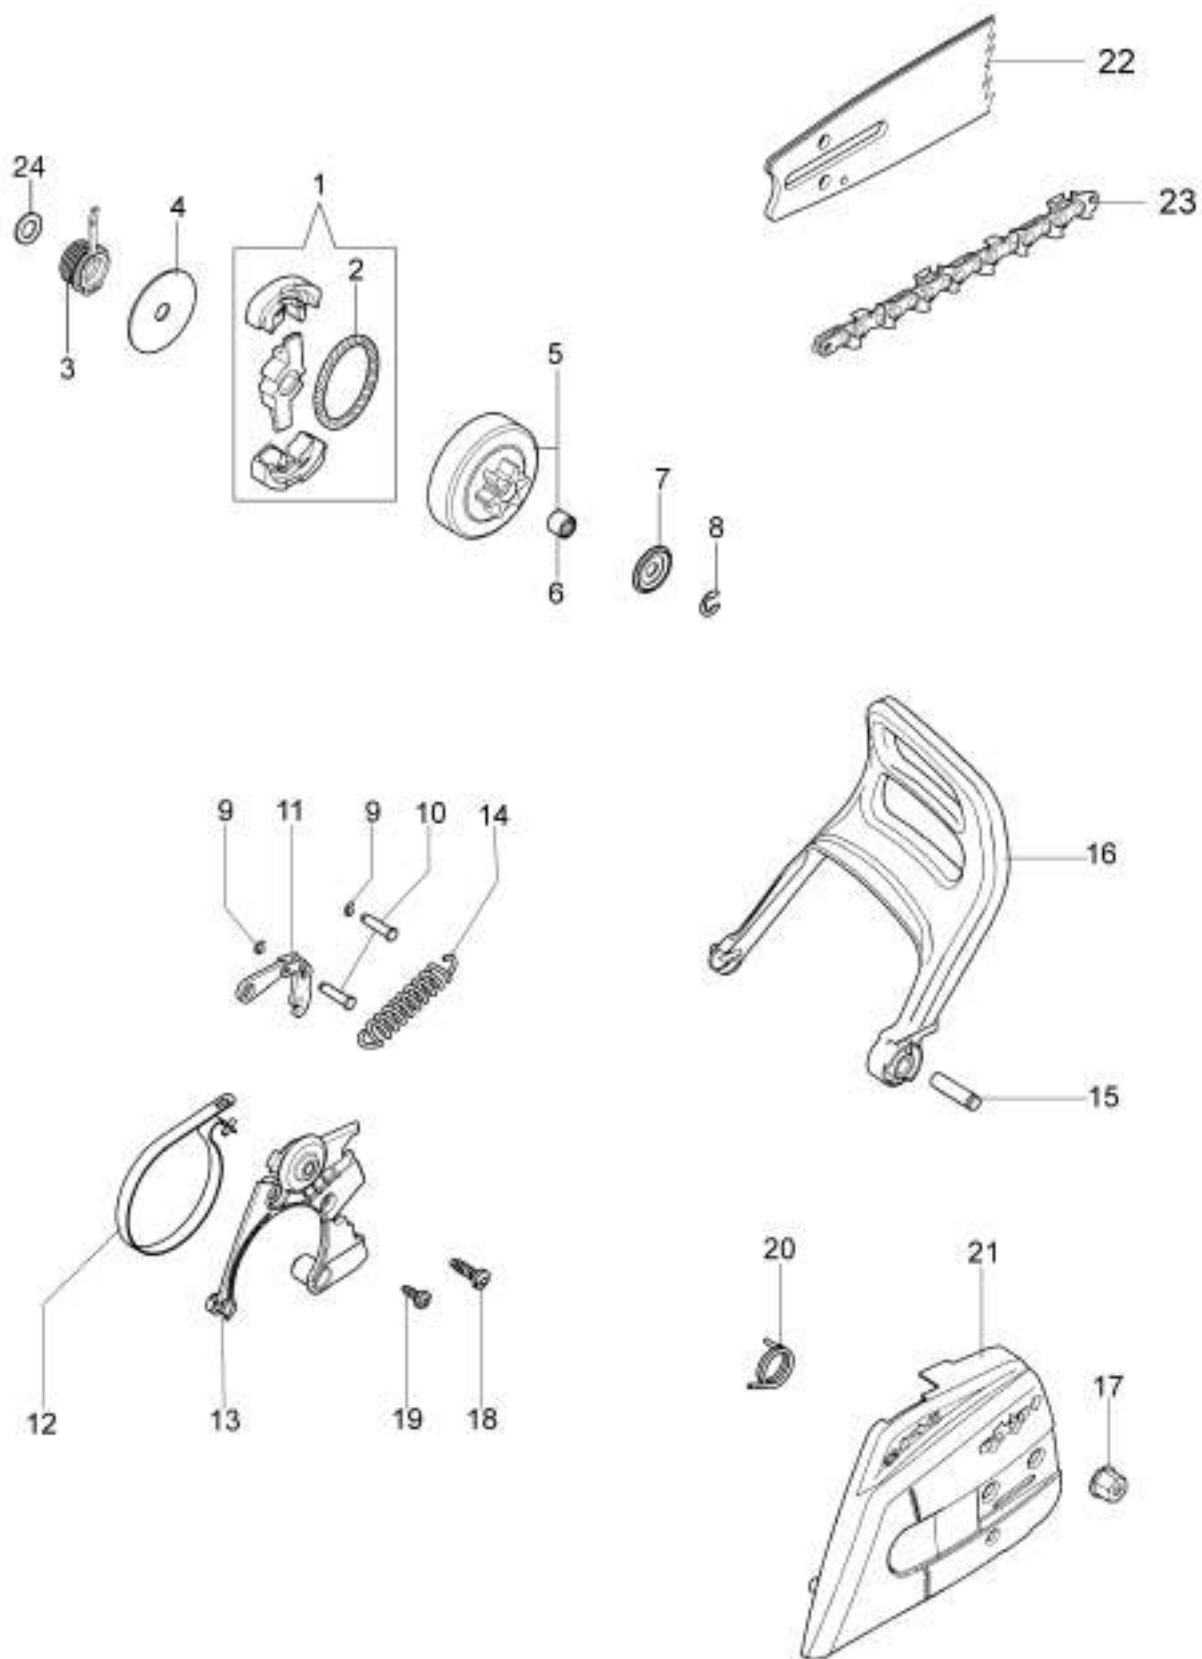

изображение Chain cover and clutch

Ref.Nu	Qty	Part number	Description	Validity from	Validity till	Notes	Bulletin
1	1	50240031R	Clutch				
2	1	50240032R	Spring				
3	1	50240217BR	Worm gear				
4	1	50240059R	Spacer				
5	1	50240214R	Clutch drum 3/8				
6	1	3037024R	Bushing				
7	1	50240028R	Spacer				
8	1	3026007R	Ring				
9	2	3026003R	Ring				
10	2	097000106R	Plug				
11	1	097000146	Lever				
12	1	50240037R	Brake band				
13	1	50240044R	Guard				
14	1	095000219AR	Spring				
15	1	50050066R	Plug				
16	1	50240040R	Guard				
17	2	50010148R	Nut				
18	1	3960099R	Screw				
19	1	3960070AR	Screw				
20	1	50240048R	Spring				
21	1	50240039R	Chain cover				
22	1	50052012R	Bar 16" - 41 cm				
22	1	50030190R	Bar 14" - 35 cm				
23	1	30629018A	Chain .3/8" x .050" (1,3mm)				
23	1	30629016A	Chain .3/8" x .050" (1,3mm)				
24	1	50070069	Washer