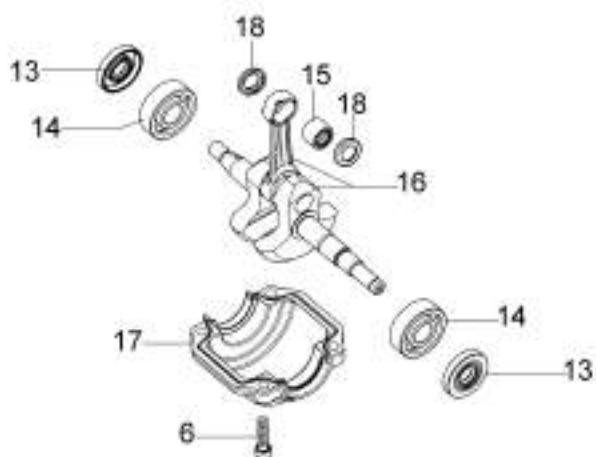

изображение Engine

Ref.Nu	Qty	Part number	Description	Validity from	Validity till	Notes	Bulletin
1	1	50240166	Complete cylinder				
2	1	50240164	Piston assy Ø40				
3	1	074000405R	Piston ring				
4	2	004900061R	Ring				
5	1	50110047R	Piston pin				
6	4	3801051R	Screw				
7	1	094600103R	Band				
8	1	50170010R	Manifold				
9	1	3055101R	Spark plug				
10	1	50170031R	Gasket				
11	1	50240100R	Muffler				
12	3	3860117R	Screw				
13	2	3050024AR	Seal ring				
14	2	094000006R	Bearing				
15	1	50110044R	Bearing				
16	1	50240220R	Crankshaft				
17	1	50240016R	Cover				
18	2	50110043AR	Spacer				
19	1	50240046R	Guard				
20	2	3960070AR	Screw