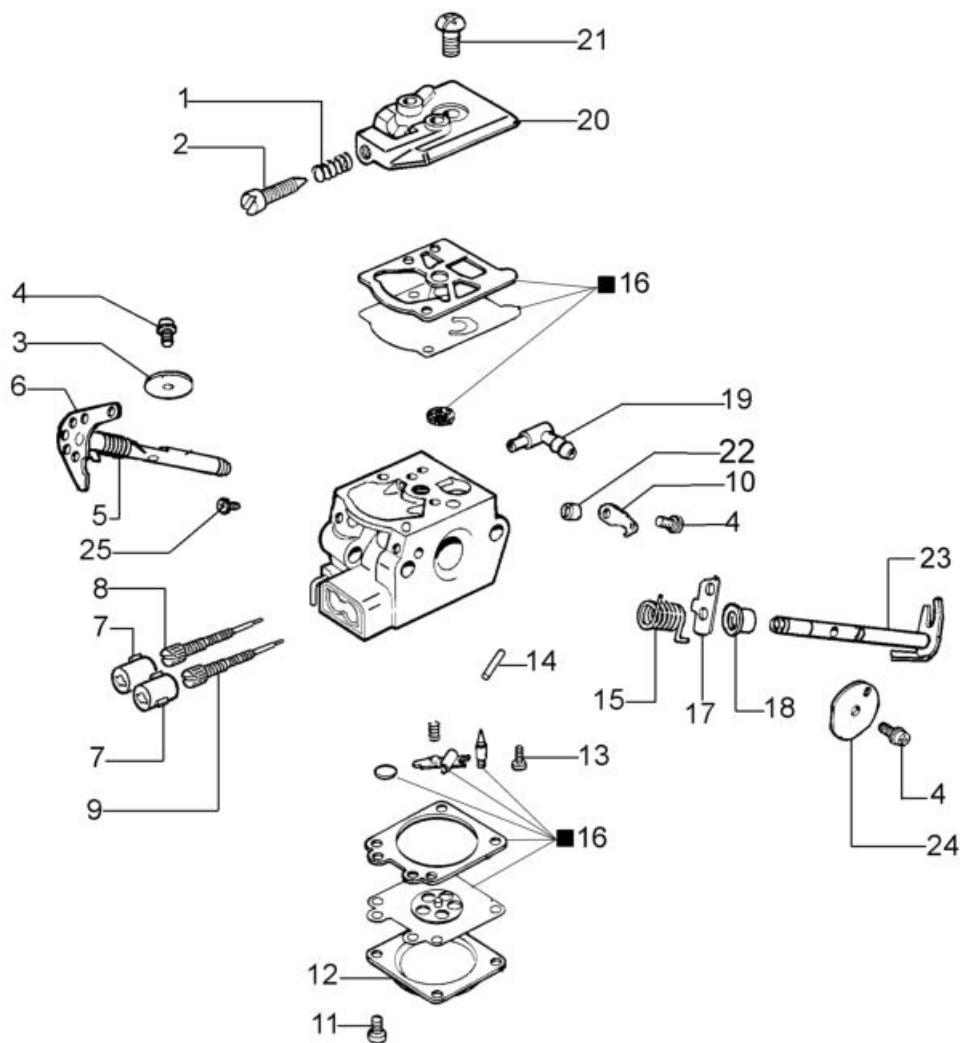

изображение Clutch and brake

Ref.Nu	Qty	Part number	Description	Validity from	Validity till	Notes	Bulletin
1	1	50170128R	Chain cover assy		SN 9525302842		BT4-158-04/16
2	1	50170040R	Guard				
3	1	095000219AR	Spring				
4	1	50010088AR	Spring				
5	1	3960070AR	Screw				
6	1	50050125R	Plate				
7	1	50050039R	Brake band				
8	1	097000146	Lever				
9	1	50050064R	Pin				
10	1	004000352R	Washer				
11	2	50010148R	Nut				
12	1	094500029AR	Spring				
13	1	094000129AR	Clutch				
14	1	50050136A	Chain sprocket 3/8				
15	1	004400285R	Washer				
16	1	50050025R	Worm gear 3/8				
17	1	50030372R	Roller cage				
18	1	50030190R	Bar 14" - 35 cm				
18	1	50052012R	Bar 16" - 41 cm				
19	1	30629018A	Chain .3/8" x .050" (1,3mm)				
19	1	30629015A	Chain .3/8" x .050" (1,3mm)				
20	1	50162017A	Chain tensioner kit	SN 9525302843			BT4-158-04/16
21	1	50170044R	Cover	SN 9525302843			BT4-158-04/16
22	1	50170039R	Chain cover assy	SN 9525302843			BT4-158-04/16