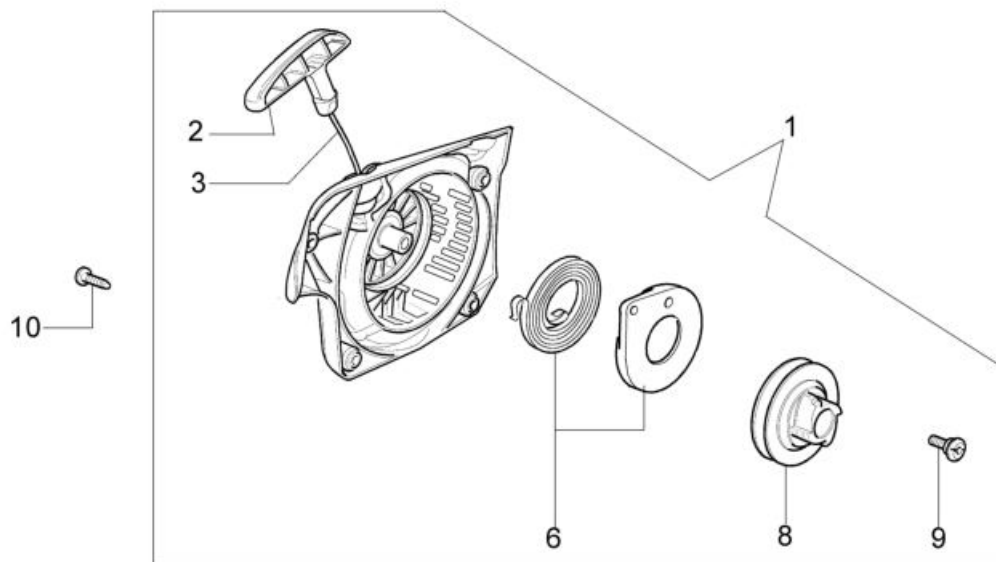

Carburetor WT-780D

изображение Engine

Ref.Nu	Qty	Part number	Description	Validity from	Validity till	Notes	Bulletin
1	1	50170010R	Manifold				
2	1	094600103R	Band				
3	1	3055101R	Spark plug				
4	1	50170186R	Gasket				
5	1	50170189BR	Muffler				
6	3	3860117R	Screw				
7	2	4196166R	Piston ring				BT4-152-05/12
8	1	50110047R	Piston pin				BT4-152-05/12
9	2	004900061R	Ring				BT4-152-05/12
10	1	50110066A	Piston assy	SN 9521080968			BT4-152-05/12
11	1	50182005A	Complete cylinder	SN 9521080968			BT4-152-05/12
12	2	50110043AR	Spacer				
13	1	50110044R	Bearing				
14	1	50272004R	Seal ring				
15	1	094000006R	Bearing				
16	1	3050024AR	Seal ring				
17	1	50050016CR	Cover				
18	4	3801051R	Screw				
19	1	50110045R	Crankshaft				

изображение Clutch and brake

Ref.Nu	Qty	Part number	Description	Validity from	Validity till	Notes	Bulletin
1	1	50170128R	Chain cover assy		SN 9525302842		BT4-158-04/16
2	1	50170040R	Guard				
3	1	095000219AR	Spring				
4	1	50010088AR	Spring				
5	1	3960070AR	Screw				
6	1	50050125R	Plate				
7	1	50050039R	Brake band				
8	1	097000146	Lever				
9	1	50050064R	Pin				
10	1	004000352R	Washer				
11	2	50010148R	Nut				
12	1	094500029AR	Spring				
13	1	094000129AR	Clutch				
14	1	50050136A	Chain sprocket 3/8				
15	1	004400285R	Washer				
16	1	50050025R	Worm gear 3/8				
17	1	50030372R	Roller cage				
18	1	50030190R	Bar 14" - 35 cm				
18	1	50052012R	Bar 16" - 41 cm				
19	1	30629018A	Chain .3/8" x .050" (1,3mm)				
19	1	30629015A	Chain .3/8" x .050" (1,3mm)				
20	1	50162017A	Chain tensioner kit	SN 9525302843			BT4-158-04/16
21	1	50170044R	Cover	SN 9525302843			BT4-158-04/16
22	1	50170039R	Chain cover assy	SN 9525302843			BT4-158-04/16