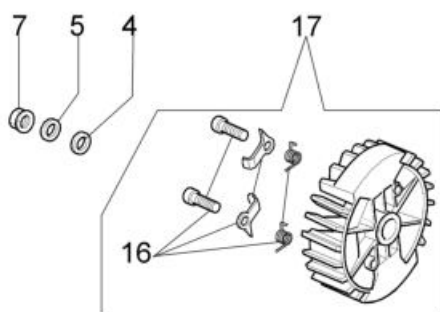

Carburetor WT-780D

изображение Engine

Ref.Nu	Qty	Part number	Description	Validity from	Validity till	Notes	Bulletin
1	1	50170010R	Manifold				
2	1	094600103R	Band				
3	1	3055101R	Spark plug				
4	1	50170186R	Gasket				
5	1	50170189BR	Muffler				
6	3	3860117R	Screw				
7	2	4196166R	Piston ring				BT4-152-05/12
8	1	50110047R	Piston pin				BT4-152-05/12
9	2	004900061R	Ring				BT4-152-05/12
10	1	50110066A	Piston assy	SN 9521080968			BT4-152-05/12
11	1	50182005A	Complete cylinder	SN 9521080968			BT4-152-05/12
12	2	50110043AR	Spacer				
13	1	50110044R	Bearing				
14	1	50272004R	Seal ring				
15	1	094000006R	Bearing				
16	1	3050024AR	Seal ring				
17	1	50050016CR	Cover				
18	4	3801051R	Screw				
19	1	50110045R	Crankshaft				

изображение Clutch and brake

Ref.Nu	Qty	Part number	Description	Validity from	Validity till	Notes	Bulletin
1	1	50170128R	Chain cover assy		SN 9525302842		BT4-158-04/16
2	1	50170040R	Guard				
3	1	095000219AR	Spring				
4	1	50010088AR	Spring				
5	1	3960070AR	Screw				
6	1	50050125R	Plate				
7	1	50050039R	Brake band				
8	1	097000146	Lever				
9	1	50050064R	Pin				
10	1	004000352R	Washer				
11	2	50010148R	Nut				
12	1	094500029AR	Spring				
13	1	094000129AR	Clutch				
14	1	50050136A	Chain sprocket 3/8				
15	1	004400285R	Washer				
16	1	50050025R	Worm gear 3/8				
17	1	50030372R	Roller cage				
18	1	50030190R	Bar 14" - 35 cm				
18	1	50052012R	Bar 16" - 41 cm				
19	1	30629018A	Chain .3/8" x .050" (1,3mm)				
19	1	30629015A	Chain .3/8" x .050" (1,3mm)				
20	1	50162017A	Chain tensioner kit	SN 9525302843			BT4-158-04/16
21	1	50170044R	Cover	SN 9525302843			BT4-158-04/16
22	1	50170039R	Chain cover assy	SN 9525302843			BT4-158-04/16