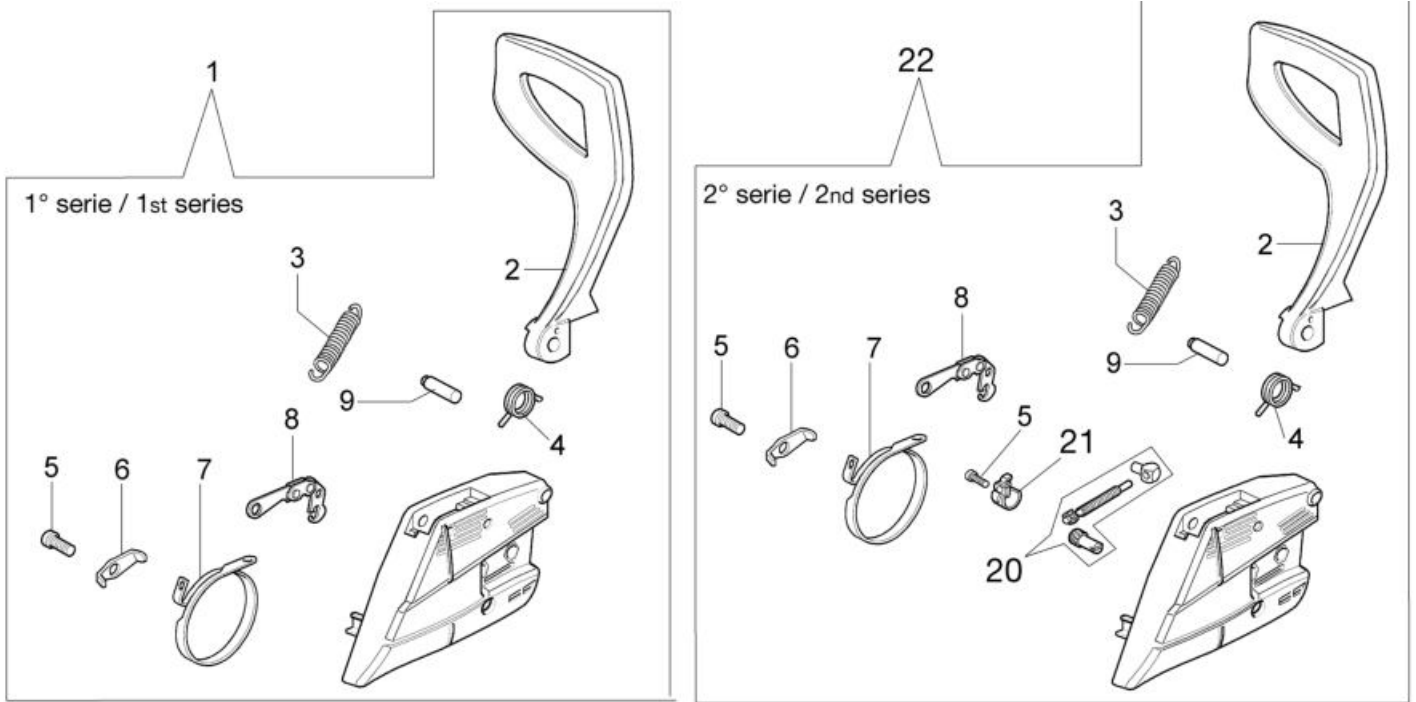

Carburetor WT-780D

изображение Engine

Ref.Nu	Qty	Part number	Description	Validity from	Validity till	Notes	Bulletin
1	1	50170010R	Manifold				
2	1	094600103R	Band				
3	1	3055101R	Spark plug				
4	1	50170186R	Gasket				
5	1	50170189BR	Muffler				
6	3	3860117R	Screw				
7	2	4196166R	Piston ring				BT4-152-05/12
8	1	50110047R	Piston pin				BT4-152-05/12
9	2	004900061R	Ring				BT4-152-05/12
10	1	50110066A	Piston assy	SN 9521080968			BT4-152-05/12
11	1	50182005A	Complete cylinder	SN 9521080968			BT4-152-05/12
12	2	50110043AR	Spacer				
13	1	50110044R	Bearing				
14	1	50272004R	Seal ring				
15	1	094000006R	Bearing				
16	1	3050024AR	Seal ring				
17	1	50050016CR	Cover				
18	4	3801051R	Screw				
19	1	50110045R	Crankshaft				

изображение Clutch and brake

Ref.Nu	Qty	Part number	Description	Validity from	Validity till	Notes	Bulletin
1	1	50170128R	Chain cover assy		SN 9525302842		BT4-158-04/16
2	1	50170040R	Guard				
3	1	095000219AR	Spring				
4	1	50010088AR	Spring				
5	1	3960070AR	Screw				
6	1	50050125R	Plate				
7	1	50050039R	Brake band				
8	1	097000146	Lever				
9	1	50050064R	Pin				
10	1	004000352R	Washer				
11	2	50010148R	Nut				
12	1	094500029AR	Spring				
13	1	094000129AR	Clutch				
14	1	50050136A	Chain sprocket 3/8				
15	1	004400285R	Washer				
16	1	50050025R	Worm gear 3/8				
17	1	50030372R	Roller cage				
18	1	50030190R	Bar 14" - 35 cm				
18	1	50052012R	Bar 16" - 41 cm				
19	1	30629018A	Chain .3/8" x .050" (1,3mm)				
19	1	30629015A	Chain .3/8" x .050" (1,3mm)				
20	1	50162017A	Chain tensioner kit	SN 9525302843			BT4-158-04/16
21	1	50170044R	Cover	SN 9525302843			BT4-158-04/16
22	1	50170039R	Chain cover assy	SN 9525302843			BT4-158-04/16