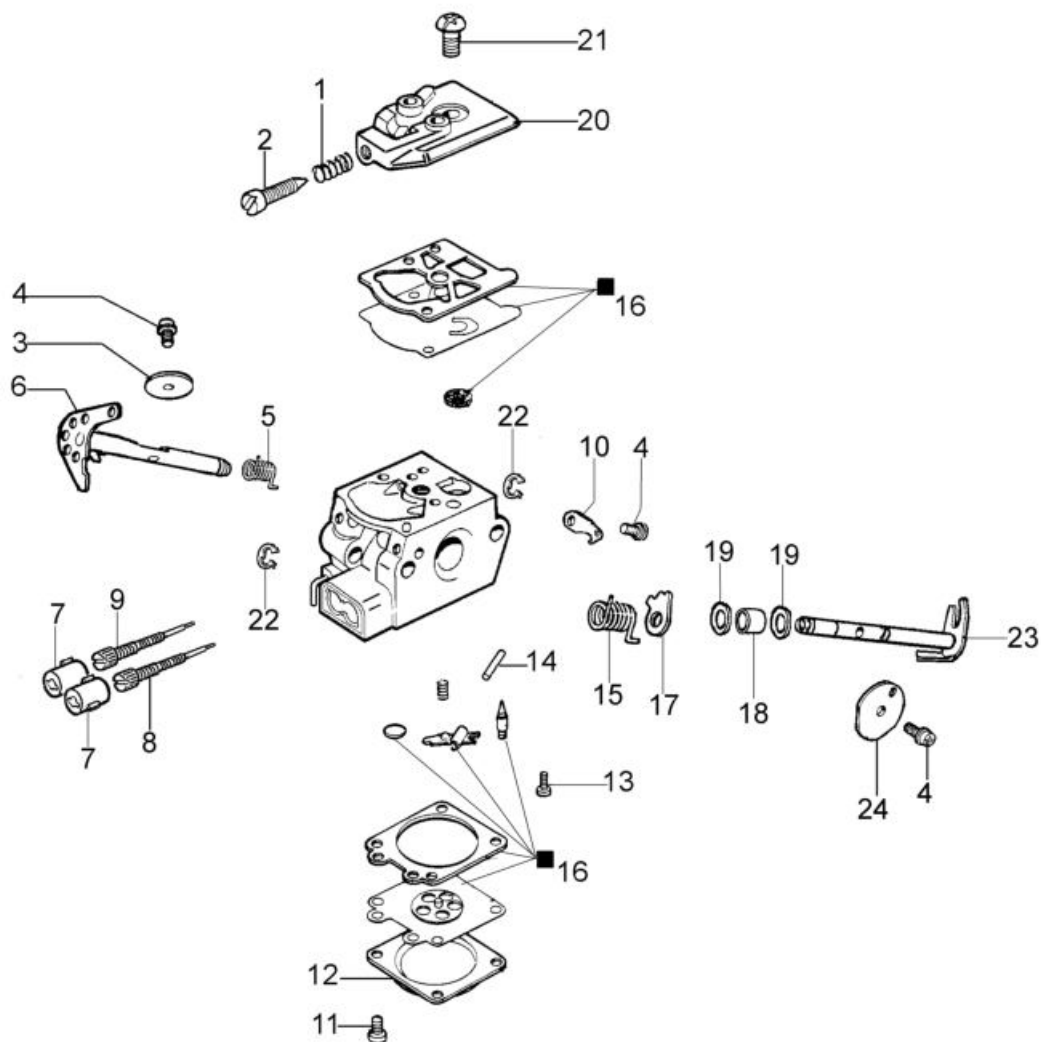

16 ■ KIT RIPARAZIONE
REPAIR KIT

изображение Carburetor WT-780D

Ref.Nu	Qty	Part number	Description	Validity from	Validity till	Notes	Bulletin
1	1	094600148	Spring				
2	1	074000240	Adjust. screw				
3	1	095000141	Shutter				
4	3	50010141	Screw				
5	1	094600208	Spring				
6	1	2318753	Shaft				
7	2	2318867R	Caps-lock				
8	1	2318837	Screw H				
9	1	2318893	Screw L				
10	1	2318743	Throttle lever				
11	4	035000162	Screw				
12	1	2318191	Cover				
13	1	003300202	Screw				
14	1	003300201	Spindle				
15	1	50050115	Spring				
16	1	2318671	Repair kit				
17	1	2318742	Lever				
18	1	2318751	Bushing				
19	2	50010265	Washer				
20	1	50050107	Cover				
21	1	003300197	Screw				
22	2	095000164	Ring				
23	1	2318764	Shaft				
24	1	094600140	Shutter