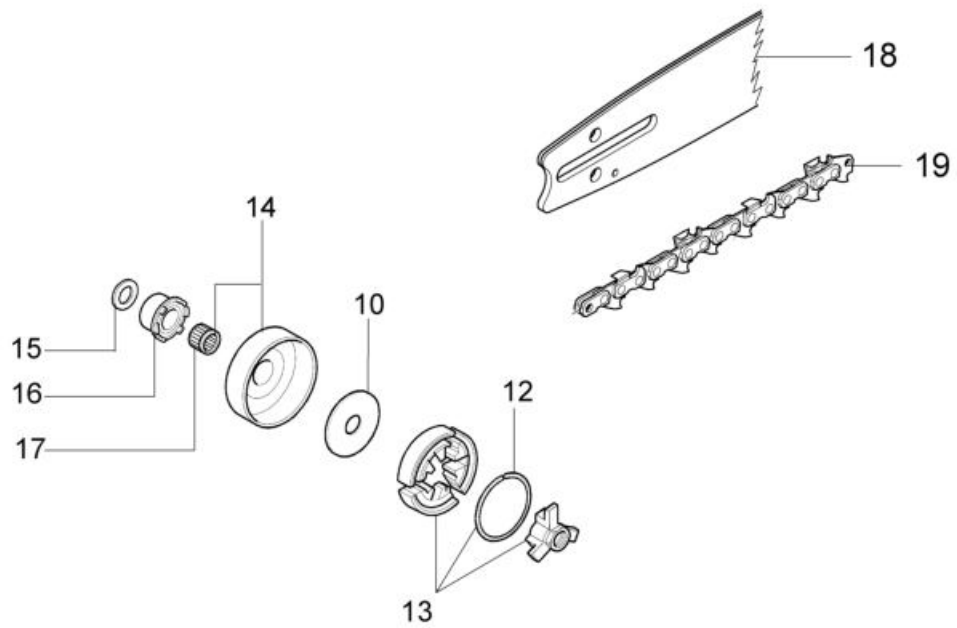

Carburetor WT-780D

изображение Engine

Ref.Nu	Qty	Part number	Description	Validity from	Validity till	Notes	Bulletin
1	1	50170010R	Manifold				
2	1	094600103R	Band				
3	1	3055101R	Spark plug				
4	1	50170186R	Gasket				
5	1	50170189BR	Muffler				
6	3	3860117R	Screw				
7	2	4196166R	Piston ring				BT4-152-05/12
8	1	50110047R	Piston pin				BT4-152-05/12
9	2	004900061R	Ring				BT4-152-05/12
10	1	50110066A	Piston assy	SN 9521080968			BT4-152-05/12
11	1	50182005A	Complete cylinder	SN 9521080968			BT4-152-05/12
12	2	50110043AR	Spacer				
13	1	50110044R	Bearing				
14	1	50272004R	Seal ring				
15	1	094000006R	Bearing				
16	1	3050024AR	Seal ring				
17	1	50050016CR	Cover				
18	4	3801051R	Screw				
19	1	50110045R	Crankshaft				

изображение Clutch and brake

Ref.Nu	Qty	Part number	Description	Validity from	Validity till	Notes	Bulletin
1	1	50170128R	Chain cover assy		SN 9525302842		BT4-158-04/16
2	1	50170040R	Guard				
3	1	095000219AR	Spring				
4	1	50010088AR	Spring				
5	1	3960070AR	Screw				
6	1	50050125R	Plate				
7	1	50050039R	Brake band				
8	1	097000146	Lever				
9	1	50050064R	Pin				
10	1	004000352R	Washer				
11	2	50010148R	Nut				
12	1	094500029AR	Spring				
13	1	094000129AR	Clutch				
14	1	50050136A	Chain sprocket 3/8				
15	1	004400285R	Washer				
16	1	50050025R	Worm gear 3/8				
17	1	50030372R	Roller cage				
18	1	50030190R	Bar 14" - 35 cm				
18	1	50052012R	Bar 16" - 41 cm				
19	1	30629018A	Chain .3/8" x .050" (1,3mm)				
19	1	30629015A	Chain .3/8" x .050" (1,3mm)				
20	1	50162017A	Chain tensioner kit	SN 9525302843			BT4-158-04/16
21	1	50170044R	Cover	SN 9525302843			BT4-158-04/16
22	1	50170039R	Chain cover assy	SN 9525302843			BT4-158-04/16