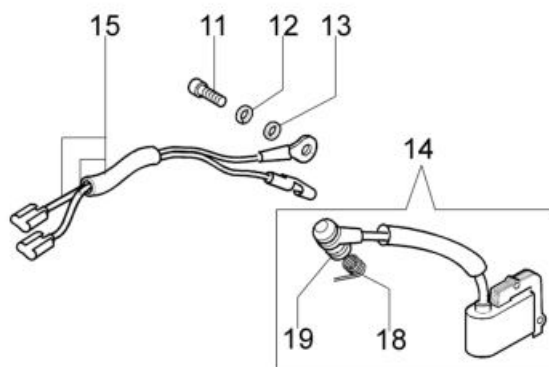

Carburetor WT-780D

изображение Engine

Ref.Nu	Qty	Part number	Description	Validity from	Validity till	Notes	Bulletin
1	1	50170010R	Manifold				
2	1	094600103R	Band				
3	1	3055101R	Spark plug				
4	1	50170186R	Gasket				
5	1	50170189BR	Muffler				
6	3	3860117R	Screw				
7	2	4196166R	Piston ring				BT4-152-05/12
8	1	50110047R	Piston pin				BT4-152-05/12
9	2	004900061R	Ring				BT4-152-05/12
10	1	50110066A	Piston assy	SN 9521080968			BT4-152-05/12
11	1	50182005A	Complete cylinder	SN 9521080968			BT4-152-05/12
12	2	50110043AR	Spacer				
13	1	50110044R	Bearing				
14	1	50272004R	Seal ring				
15	1	094000006R	Bearing				
16	1	3050024AR	Seal ring				
17	1	50050016CR	Cover				
18	4	3801051R	Screw				
19	1	50110045R	Crankshaft				

изображение Clutch and brake

Ref.Nu	Qty	Part number	Description	Validity from	Validity till	Notes	Bulletin
1	1	50170128R	Chain cover assy		SN 9525302842		BT4-158-04/16
2	1	50170040R	Guard				
3	1	095000219AR	Spring				
4	1	50010088AR	Spring				
5	1	3960070AR	Screw				
6	1	50050125R	Plate				
7	1	50050039R	Brake band				
8	1	097000146	Lever				
9	1	50050064R	Pin				
10	1	004000352R	Washer				
11	2	50010148R	Nut				
12	1	094500029AR	Spring				
13	1	094000129AR	Clutch				
14	1	50050136A	Chain sprocket 3/8				
15	1	004400285R	Washer				
16	1	50050025R	Worm gear 3/8				
17	1	50030372R	Roller cage				
18	1	50030190R	Bar 14" - 35 cm				
18	1	50052012R	Bar 16" - 41 cm				
19	1	30629018A	Chain .3/8" x .050" (1,3mm)				
19	1	30629015A	Chain .3/8" x .050" (1,3mm)				
20	1	50162017A	Chain tensioner kit	SN 9525302843			BT4-158-04/16
21	1	50170044R	Cover	SN 9525302843			BT4-158-04/16
22	1	50170039R	Chain cover assy	SN 9525302843			BT4-158-04/16