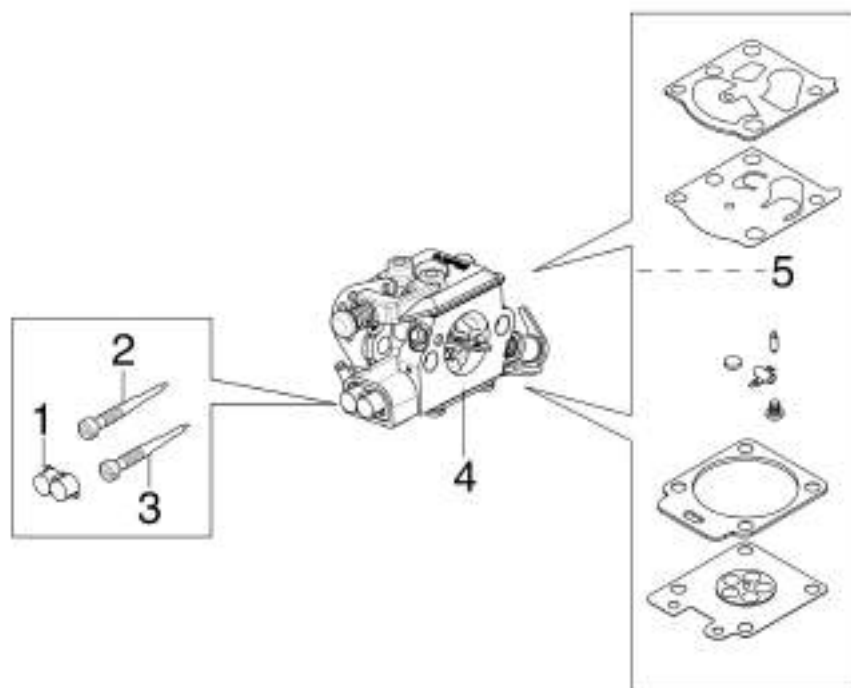

изображение Carburetor WT-780G

Ref.Nu	Qty	Part number	Description	Validity from	Validity till	Notes	Bulletin
1	2	2318867R	Caps-lock				
2	1	2318893	Screw L				
3	1	2318837	Screw H				
4	1	2318755ER	Carburetor WT-780G				
5	1	2318671	Repair kit