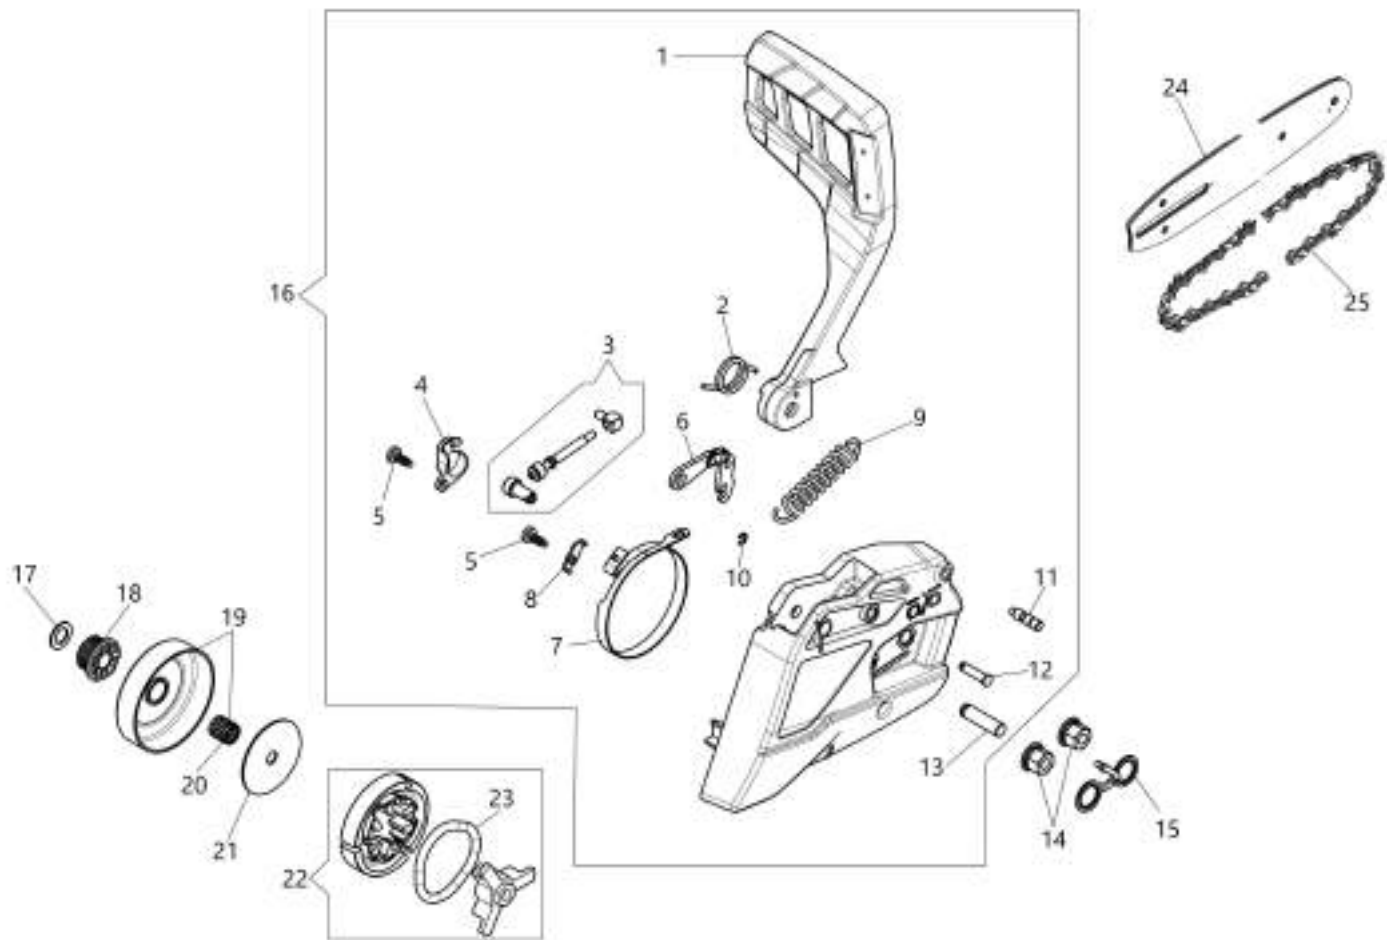

изображение Clutch and brake

Ref.Nu	Qty	Part number	Description	Validity from	Validity till	Notes	Bulletin
1	1	50180114R	Hand guard				
2	1	50010088AR	Spring				
3	1	50162017A	Chain tensioner kit				
4	1	50170044R	Cover				
5	2	3960070R	Screw				
6	1	097000146	Lever				
7	1	50050039R	Brake band				
8	1	50050125R	Plate				
9	1	095000219AR	Spring				
10	1	3026003R	Ring				
11	1	50050064R	Pin				
12	1	097000106R	Plug				
13	1	50050066R	Plug				
14	2	3980021R	Nut				
15	2	50180147R	Clamp				
16	1	50180066R	Chain cover assy				
17	1	004400285R	Washer				
18	1	50060008R	Worm gear .325			Per modelli GS 41 - 411 -	
18	1	50050025R	Worm gear 3/8			Per modelli GS 37 - 371 -	
19	1	50060033A	Chain sprocket .325			41 - 411; For model GS 37 -	
19	1	50050136A	Chain sprocket 3/8			Per modelli GS 41 - 411 -	
20	1	50030372R	Roller cage			371 - 411 - 411;	
21	1	004000352R	Washer			Per modelli GS 37 - 371 -	
22	1	094000129AR	Clutch			41 - 411; For model GS 37 -	
23	1	094500029AR	Spring			371 - 41 - 411;	
24	1	50030190R	Bar 14" - 35 cm				
24	1	50052012R	Bar 16" - 41 cm				
25	1	30629015A	Chain .3/8" x .050" (1,3mm)				
25	1	30629018A	Chain .3/8" x .050" (1,3mm)