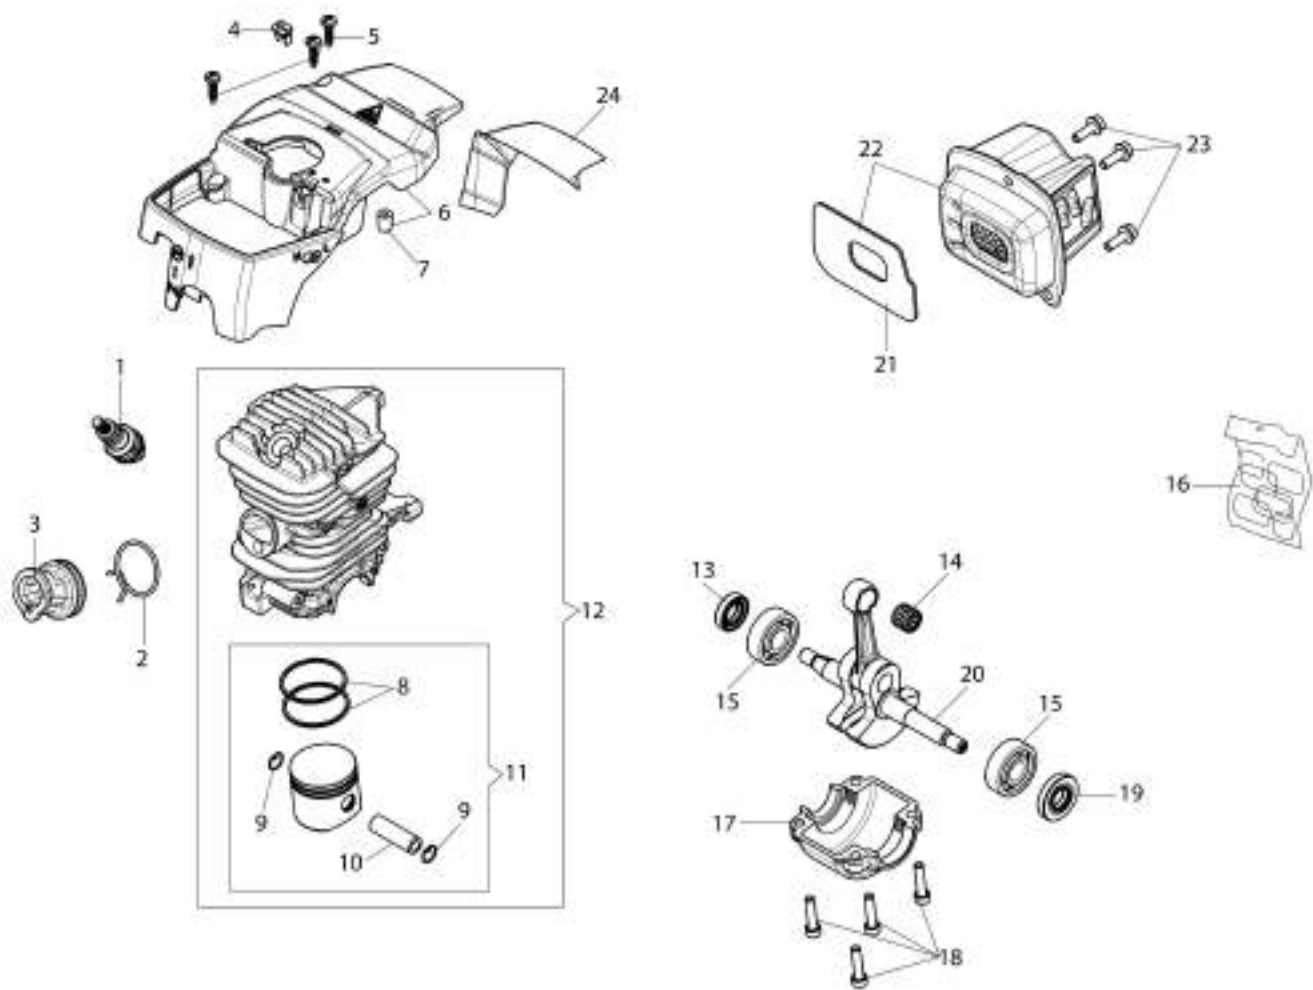

## изображение Engine

Ref.Nu	Qty	Part number	Description	Validity from	Validity till	Notes	Bulletin
1	1	3055101R	Spark plug				
2	1	094600103R	Band				
3	1	50170010R	Manifold				
4	1	50170032R	Deflector (summer/winter)				
5	3	3960115R	Screw				
6	1	50180195AR	Engine cover				
7	1	50070126R	Spacer				
8	2	4196166R	Piston ring				
9	2	004900061R	Ring				
10	1	50110047R	Piston pin				
11	1	50180201	Piston assy				
12	1	50180200	Complete cylinder				
13	1	50272004R	Seal ring				
14	1	50110044R	Bearing				
15	2	094000006R	Bearing				
16	1	50180202	Labels kit				
17	1	50050016CR	Cover				
18	4	3801051R	Screw				
19	1	3050024AR	Seal ring				
20	1	50170324R	Crankshaft				
21	1	50230158R	Gasket				
22	1	50180194A	Muffler				
23	3	3860117R	Screw				
24	1	50180143R	Guard				

## изображение Ignition system

Ref.Nu	Qty	Part number	Description	Validity from	Validity till	Notes	Bulletin
1	4	3960115R	Screw				
2	1	50170017R	Starter handle				
3	1	094000038	Bushing				
4	1	006000829R	Washer				
5	1	50050073R	Spring				
6	1	50070123R	Starter rope				
7	1	50170153R	Starter pulley				
8	1	50180107R	Spring				
9	1	50180106R	Sprocket				
10	1	50160024	Screw				
11	1	50180141R	Flange				
12	1	3960167R	Screw				
13	1	50180074R	Starter assy				
14	1	004000142R	Nut				
15	1	3833080R	Washer				
16	1	3916009R	Washer				
17	1	50072029	Pawl				
18	1	50180111AR	Flywheel set				
19	2	3960075R	Screw				
20	2	3916004R	Washer				
21	2	006000315R	Washer				
22	1	50170090R	Cable				
23	1	2501020R	Ignition coil				