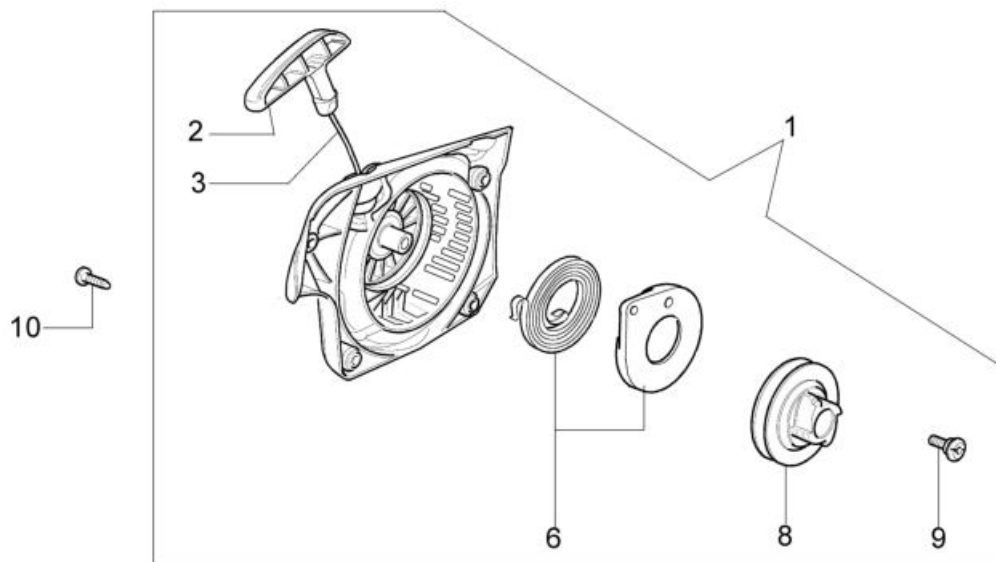

## изображение Engine

Ref.Nu	Qty	Part number	Description	Validity from	Validity till	Notes	Bulletin
1	1	50170010R	Manifold				
2	1	094600103R	Band				
3	1	3055101R	Spark plug				
4	1	50170186R	Gasket				
5	1	50170189BR	Muffler				
6	3	3860117R	Screw				
7	2	074000405R	Piston ring				
8	1	50110047R	Piston pin				
9	2	004900061R	Ring				
10	1	50120034A	Piston assy Ø40				
11	1	50172021	Complete cylinder				
12	2	50110043AR	Spacer				
13	1	50110044R	Bearing				
14	1	50272004R	Seal ring				
15	1	094000006R	Bearing				
16	1	3050024AR	Seal ring				
17	1	50050016CR	Cover				
18	4	3801051R	Screw				
19	1	50110045R	Crankshaft				

## изображение Clutch and brake

Ref.Nu	Qty	Part number	Description	Validity from	Validity till	Notes	Bulletin
1	1	50170128R	Chain cover assy		SN 9535384260		BT4-159-04/16
2	1	50170040R	Guard				
3	1	095000219AR	Spring				
4	1	50010088AR	Spring				
5	1	3960070AR	Screw				
6	1	50050125R	Plate				
7	1	50050039R	Brake band				
8	1	097000146	Lever				
9	1	50050064R	Pin				
10	1	004000352R	Washer				
11	2	50010148R	Nut				
12	1	094500029AR	Spring				
13	1	094000129AR	Clutch				
14	1	50050136A	Chain sprocket 3/8				
15	1	004400285R	Washer				
16	1	50050025R	Worm gear 3/8				
17	1	50030372R	Roller cage				
18	1	50052012R	Bar 16" - 41 cm				
18	1	50030190R	Bar 14" - 35 cm				
18	1	50180029R	Bar 16" - 41 cm				
19		30629015A	Chain .3/8" x .050" (1,3mm)				
19		30629033A	Chain .3/8" x .050" (1,3mm)				
19	1	30629018A	Chain .3/8" x .050" (1,3mm)				
19		3063006	Chain .3/8" x .050" (1,3mm)				
20	1	50162017A	Chain tensioner kit	SN 9535384261			BT4-159-04/16
21	1	50170044R	Cover	SN 9535384261			BT4-159-04/16
22	1	50170039R	Chain cover assy	SN 9535384261			BT4-159-04/16