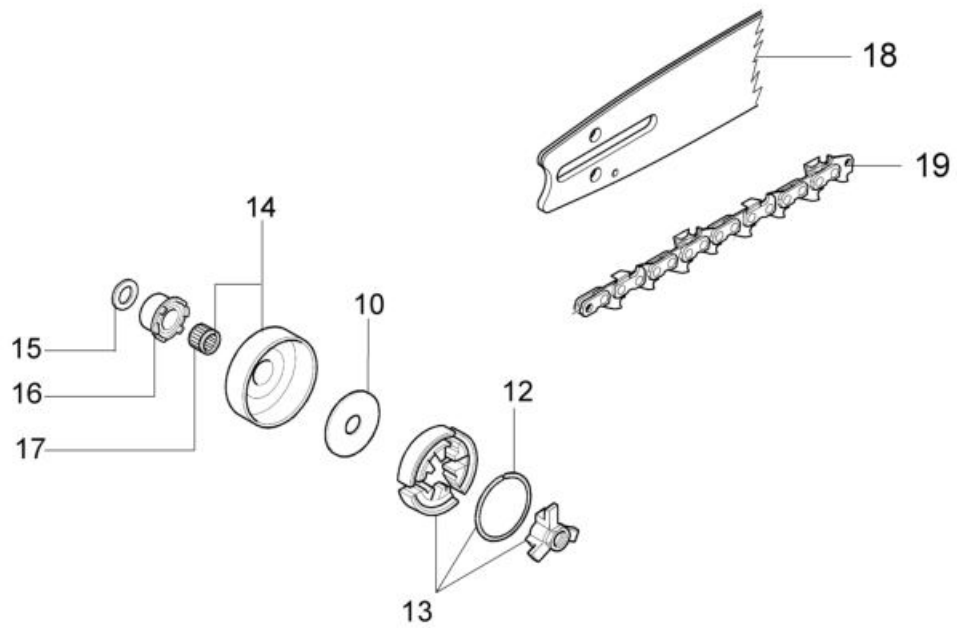

изображение Clutch and brake

Ref.Nu	Qty	Part number	Description	Validity from	Validity till	Notes	Bulletin
1	1	50170128R	Chain cover assy		SN 9535384260		BT4-159-04/16
2	1	50170040R	Guard				
3	1	095000219AR	Spring				
4	1	50010088AR	Spring				
5	1	3960070AR	Screw				
6	1	50050125R	Plate				
7	1	50050039R	Brake band				
8	1	097000146	Lever				
9	1	50050064R	Pin				
10	1	004000352R	Washer				
11	2	50010148R	Nut				
12	1	094500029AR	Spring				
13	1	094000129AR	Clutch				
14	1	50050136A	Chain sprocket 3/8				
15	1	004400285R	Washer				
16	1	50050025R	Worm gear 3/8				
17	1	50030372R	Roller cage				
18	1	50052012R	Bar 16" - 41 cm				
18	1	50030190R	Bar 14" - 35 cm				
18	1	50180029R	Bar 16" - 41 cm				
19		30629015A	Chain .3/8" x .050" (1,3mm)				
19		30629033A	Chain .3/8" x .050" (1,3mm)				
19	1	30629018A	Chain .3/8" x .050" (1,3mm)				
19		3063006	Chain .3/8" x .050" (1,3mm)				
20	1	50162017A	Chain tensioner kit	SN 9535384261			BT4-159-04/16
21	1	50170044R	Cover	SN 9535384261			BT4-159-04/16
22	1	50170039R	Chain cover assy	SN 9535384261			BT4-159-04/16