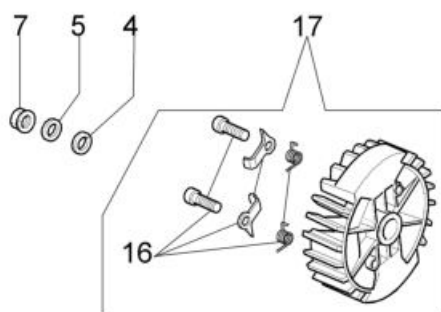

## изображение Engine

Ref.Nu	Qty	Part number	Description	Validity from	Validity till	Notes	Bulletin
1	1	50170010R	Manifold				
2	1	094600103R	Band				
3	1	3055101R	Spark plug				
4	1	50170186R	Gasket				
5	1	50170189BR	Muffler				
6	3	3860117R	Screw				
7	2	074000405R	Piston ring				
8	1	50110047R	Piston pin				
9	2	004900061R	Ring				
10	1	50120034A	Piston assy Ø40				
11	1	50172021	Complete cylinder				
12	2	50110043AR	Spacer				
13	1	50110044R	Bearing				
14	1	50272004R	Seal ring				
15	1	094000006R	Bearing				
16	1	3050024AR	Seal ring				
17	1	50050016CR	Cover				
18	4	3801051R	Screw				
19	1	50110045R	Crankshaft				

## изображение Clutch and brake

Ref.Nu	Qty	Part number	Description	Validity from	Validity till	Notes	Bulletin
1	1	50170128R	Chain cover assy		SN 9535384260		BT4-159-04/16
2	1	50170040R	Guard				
3	1	095000219AR	Spring				
4	1	50010088AR	Spring				
5	1	3960070AR	Screw				
6	1	50050125R	Plate				
7	1	50050039R	Brake band				
8	1	097000146	Lever				
9	1	50050064R	Pin				
10	1	004000352R	Washer				
11	2	50010148R	Nut				
12	1	094500029AR	Spring				
13	1	094000129AR	Clutch				
14	1	50050136A	Chain sprocket 3/8				
15	1	004400285R	Washer				
16	1	50050025R	Worm gear 3/8				
17	1	50030372R	Roller cage				
18	1	50052012R	Bar 16" - 41 cm				
18	1	50030190R	Bar 14" - 35 cm				
18	1	50180029R	Bar 16" - 41 cm				
19		30629015A	Chain .3/8" x .050" (1,3mm)				
19		30629033A	Chain .3/8" x .050" (1,3mm)				
19	1	30629018A	Chain .3/8" x .050" (1,3mm)				
19		3063006	Chain .3/8" x .050" (1,3mm)				
20	1	50162017A	Chain tensioner kit	SN 9535384261			BT4-159-04/16
21	1	50170044R	Cover	SN 9535384261			BT4-159-04/16
22	1	50170039R	Chain cover assy	SN 9535384261			BT4-159-04/16