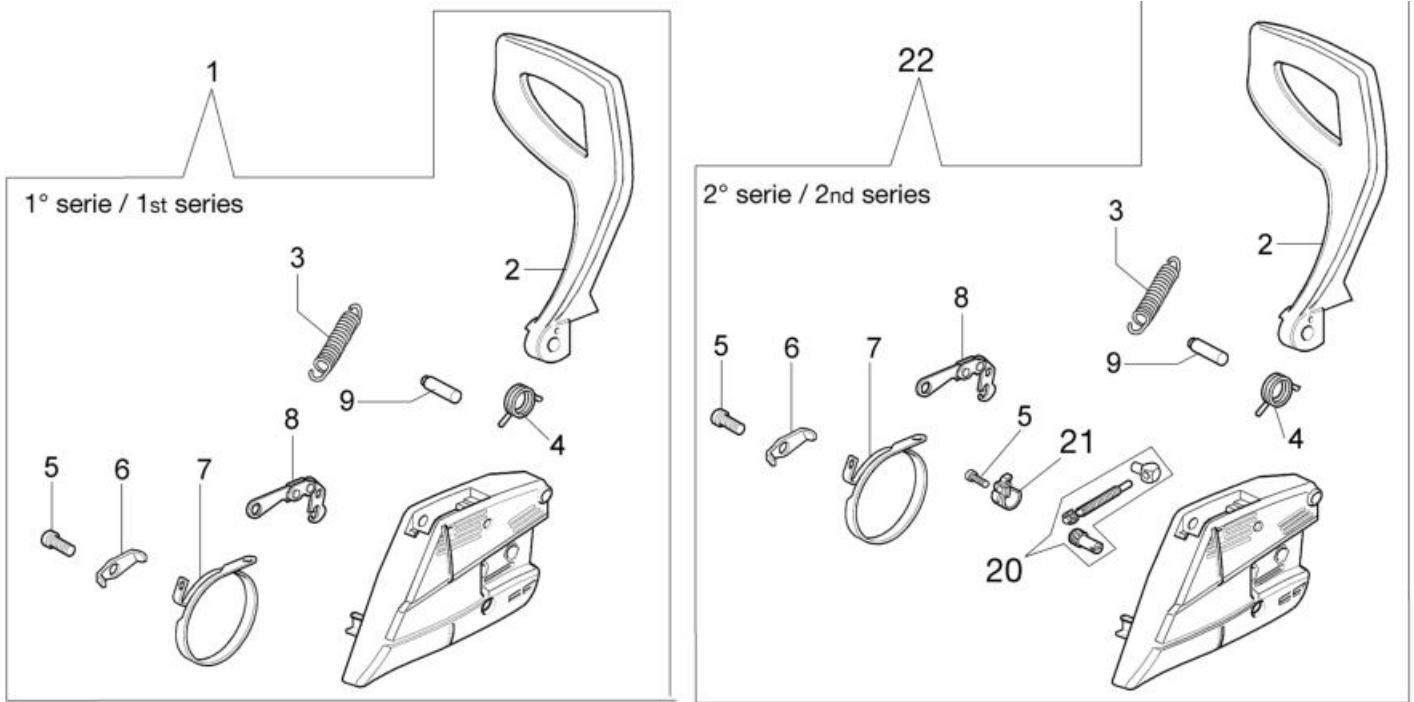

## изображение Clutch and brake

Ref.Nu	Qty	Part number	Description	Validity from	Validity till	Notes	Bulletin
1	1	50170128R	Chain cover assy		SN 9535384260		BT4-159-04/16
2	1	50170040R	Guard				
3	1	095000219AR	Spring				
4	1	50010088AR	Spring				
5	1	3960070AR	Screw				
6	1	50050125R	Plate				
7	1	50050039R	Brake band				
8	1	097000146	Lever				
9	1	50050064R	Pin				
10	1	004000352R	Washer				
11	2	50010148R	Nut				
12	1	094500029AR	Spring				
13	1	094000129AR	Clutch				
14	1	50050136A	Chain sprocket 3/8				
15	1	004400285R	Washer				
16	1	50050025R	Worm gear 3/8				
17	1	50030372R	Roller cage				
18	1	50052012R	Bar 16" - 41 cm				
18	1	50030190R	Bar 14" - 35 cm				
18	1	50180029R	Bar 16" - 41 cm				
19		30629015A	Chain .3/8" x .050" (1,3mm)				
19		30629033A	Chain .3/8" x .050" (1,3mm)				
19	1	30629018A	Chain .3/8" x .050" (1,3mm)				
19		3063006	Chain .3/8" x .050" (1,3mm)				
20	1	50162017A	Chain tensioner kit	SN 9535384261			BT4-159-04/16
21	1	50170044R	Cover	SN 9535384261			BT4-159-04/16
22	1	50170039R	Chain cover assy	SN 9535384261			BT4-159-04/16