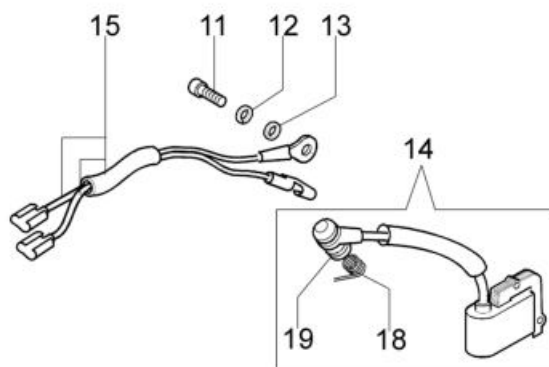

## изображение Engine

Ref.Nu	Qty	Part number	Description	Validity from	Validity till	Notes	Bulletin
1	1	50170010R	Manifold				
2	1	094600103R	Band				
3	1	3055101R	Spark plug				
4	1	50170186R	Gasket				
5	1	50170189BR	Muffler				
6	3	3860117R	Screw				
7	2	074000405R	Piston ring				
8	1	50110047R	Piston pin				
9	2	004900061R	Ring				
10	1	50120034A	Piston assy Ø40				
11	1	50172021	Complete cylinder				
12	2	50110043AR	Spacer				
13	1	50110044R	Bearing				
14	1	50272004R	Seal ring				
15	1	094000006R	Bearing				
16	1	3050024AR	Seal ring				
17	1	50050016CR	Cover				
18	4	3801051R	Screw				
19	1	50110045R	Crankshaft				

## изображение Clutch and brake

Ref.Nu	Qty	Part number	Description	Validity from	Validity till	Notes	Bulletin
1	1	50170128R	Chain cover assy		SN 9535384260		BT4-159-04/16
2	1	50170040R	Guard				
3	1	095000219AR	Spring				
4	1	50010088AR	Spring				
5	1	3960070AR	Screw				
6	1	50050125R	Plate				
7	1	50050039R	Brake band				
8	1	097000146	Lever				
9	1	50050064R	Pin				
10	1	004000352R	Washer				
11	2	50010148R	Nut				
12	1	094500029AR	Spring				
13	1	094000129AR	Clutch				
14	1	50050136A	Chain sprocket 3/8				
15	1	004400285R	Washer				
16	1	50050025R	Worm gear 3/8				
17	1	50030372R	Roller cage				
18	1	50052012R	Bar 16" - 41 cm				
18	1	50030190R	Bar 14" - 35 cm				
18	1	50180029R	Bar 16" - 41 cm				
19		30629015A	Chain .3/8" x .050" (1,3mm)				
19		30629033A	Chain .3/8" x .050" (1,3mm)				
19	1	30629018A	Chain .3/8" x .050" (1,3mm)				
19		3063006	Chain .3/8" x .050" (1,3mm)				
20	1	50162017A	Chain tensioner kit	SN 9535384261			BT4-159-04/16
21	1	50170044R	Cover	SN 9535384261			BT4-159-04/16
22	1	50170039R	Chain cover assy	SN 9535384261			BT4-159-04/16