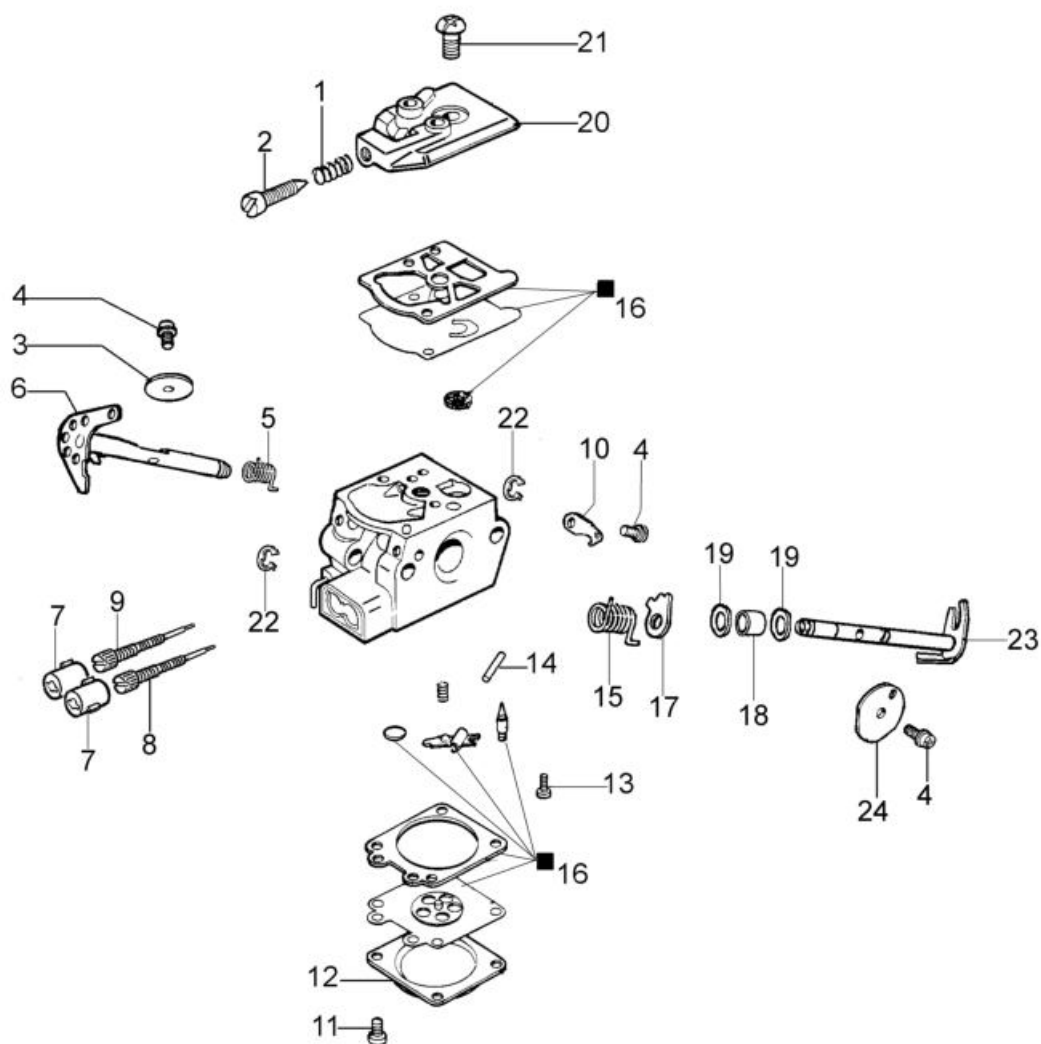

16 ■ KIT RIPARAZIONE
REPAIR KIT

изображение Carburetor WT-780D

Ref.Nu	Qty	Part number	Description	Validity from	Validity till	Notes	Bulletin
1	1	094600148	Spring				
2	1	074000240	Adjust. screw				
3	1	095000141	Shutter				
4	3	50010141	Screw				
5	1	094600208	Spring				
6	1	2318753	Shaft				
7	2	2318867R	Caps-lock				
8	1	2318837	Screw H				
9	1	2318893	Screw L				
10	1	2318743	Throttle lever				
11	4	035000162	Screw				
12	1	2318191	Cover				
13	1	003300202	Screw				
14	1	003300201	Spindle				
15	1	50050115	Spring				
16	1	2318671	Repair kit				
17	1	2318742	Lever				
18	1	2318751	Bushing				
19	2	50010265	Washer				
20	1	50050107	Cover				
21	1	003300197	Screw				
22	2	095000164	Ring				
23	1	2318764	Shaft				
24	1	094600140	Shutter