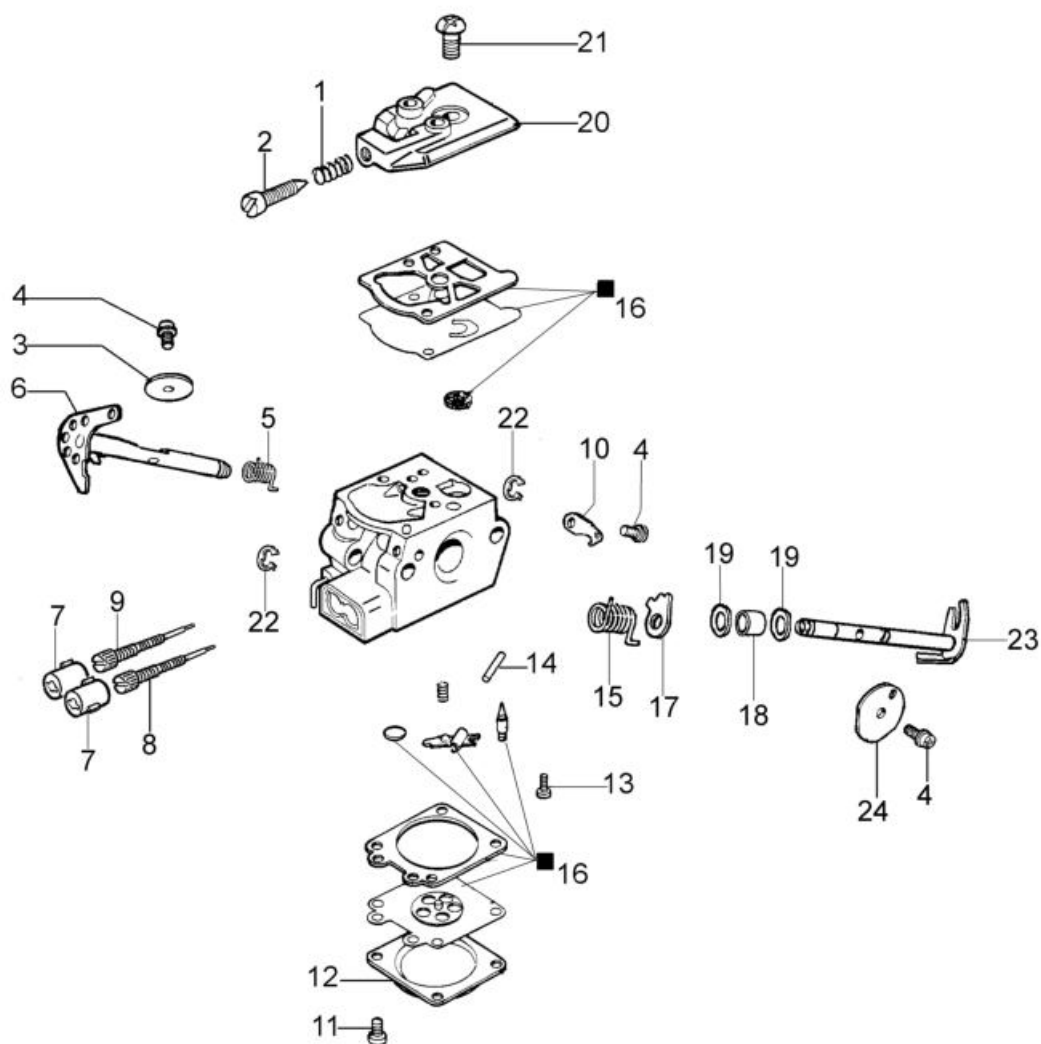

изображение Crankcase and air filter

Ref.Nu	Qty	Part number	Description	Validity from	Validity till	Notes	Bulletin
1	1	50052005R	Tank cap				
2	1	3049025	O-ring				
3	11	3960115R	Screw				
4	1	50170009R	Cover				
5	5	50070067A	Tie rod				
6	1	50170004R	Gasket				
7	1	50170042R	Spike				
8	2	3960099R	Screw				
9	1	097000229R	Breather valve				
10	2	50050052R	Stud				
11	1	50050049R	Tube				
12	3	3960074R	Screw				
13	1	50170051BR	Oil pump				
14	1	094600369R	Guard				
15	5	3860099R	Screw				
16	5	50050067R	Spacer				
17	1	50172008R	Crankcase				
18	1	50170149R	Oil filter				
19	1	50170060AR	Lever				
20	1	50170062R	Plate				
21	1	50160024	Screw				
22	1	3960070AR	Screw				
23	1	005000347AR	Grommet				
24	1	50170032R	Deflector (summer/winter)				
25	1	50170061R	Spring				
26	2	3914003R	Nut				
27	1	50170132R	Support				
28	1	50050056BR	Gasket				
29	1	50170036R	Air filter				
30	1	50170037AR	Cover				
31	1	50110007R	Knob				
32	1	2318755ER	Carburetor WT-780G				
33	1	50172019R	Cover				
34	1	50070126R	Spacer				
35	1	50170033R	Guard				
36	1	50170150R	Screw guide				
37	1	50170036R	Air filter				

изображение Clutch and brake

Ref.Nu	Qty	Part number	Description	Validity from	Validity till	Notes	Bulletin
1	1	50170039R	Chain cover assy				
2	1	50170040R	Guard				
3	1	095000219AR	Spring				
4	1	50010088AR	Spring				
5	2	3960070AR	Screw				
6	1	50050125R	Plate				
7	1	50050039R	Brake band				
8	1	097000146	Lever				
9	1	50050064R	Pin				
10	1	004000352R	Washer				
11	2	50010148R	Nut				
12	1	094500029AR	Spring				
13	1	094000129AR	Clutch				
14	1	50060033A	Chain sprocket .325				
15	1	004400285R	Washer				
16	1	50060008R	Worm gear .325				
17	1	50030372R	Roller cage				
18	1	50162017A	Chain tensioner kit				
19	1	50170044R	Cover				
20	1	50062006R	Bar 16" - 41 cm				
21	1	30629004A	Chain .325" x .050" (1,3mm)				