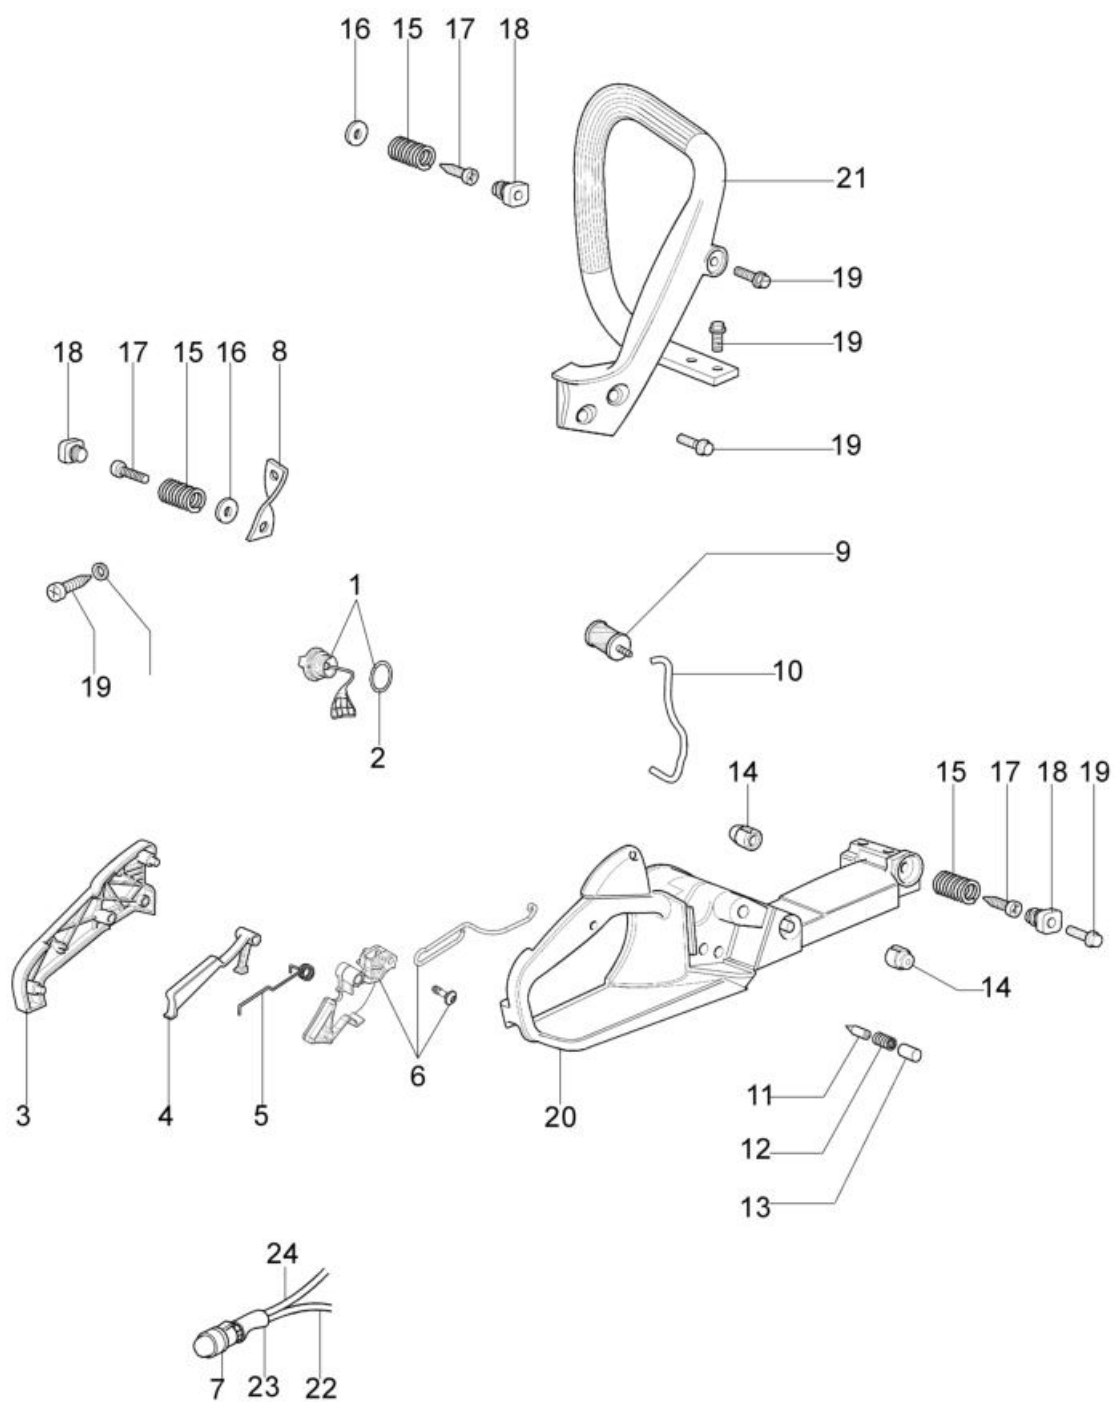

изображение Tank and handle

Ref.Nu	Qty	Part number	Description	Validity from	Validity till	Notes	Bulletin
1	1	50052005R	Tank cap				
2	1	3049025	O-ring				
3	1	50170024R	Cover				
4	1	50050046AR	Lever				
5	1	097000028R	Spring				
6	1	50170248A	Throttle kit				BT4-143-06/10
7	1	2318817R	Air purge				
8	1	50050123BR	Strap				
9	1	094600450R	Fuel filter				
10	1	3073015AR	Tube				
11	1	094500577AR	Breather valve				
12	1	094500575R	Spring				
13	1	50050071R	Breather valve				
14	3	50010061R	AV-mount				
15	3	50050047AR	Spring				BT4-140-10/09
16	1	3918010R	Washer				
17	3	3960115R	Screw				
18	3	50170034R	Support				
19	7	3960099R	Screw				
20	1	50172007AR	Tank				
21	1	50170026R	Handle				
22	1	50170322R	Tube				
23	1	50170121R	Sheath				
24	1	50170321R	Tube