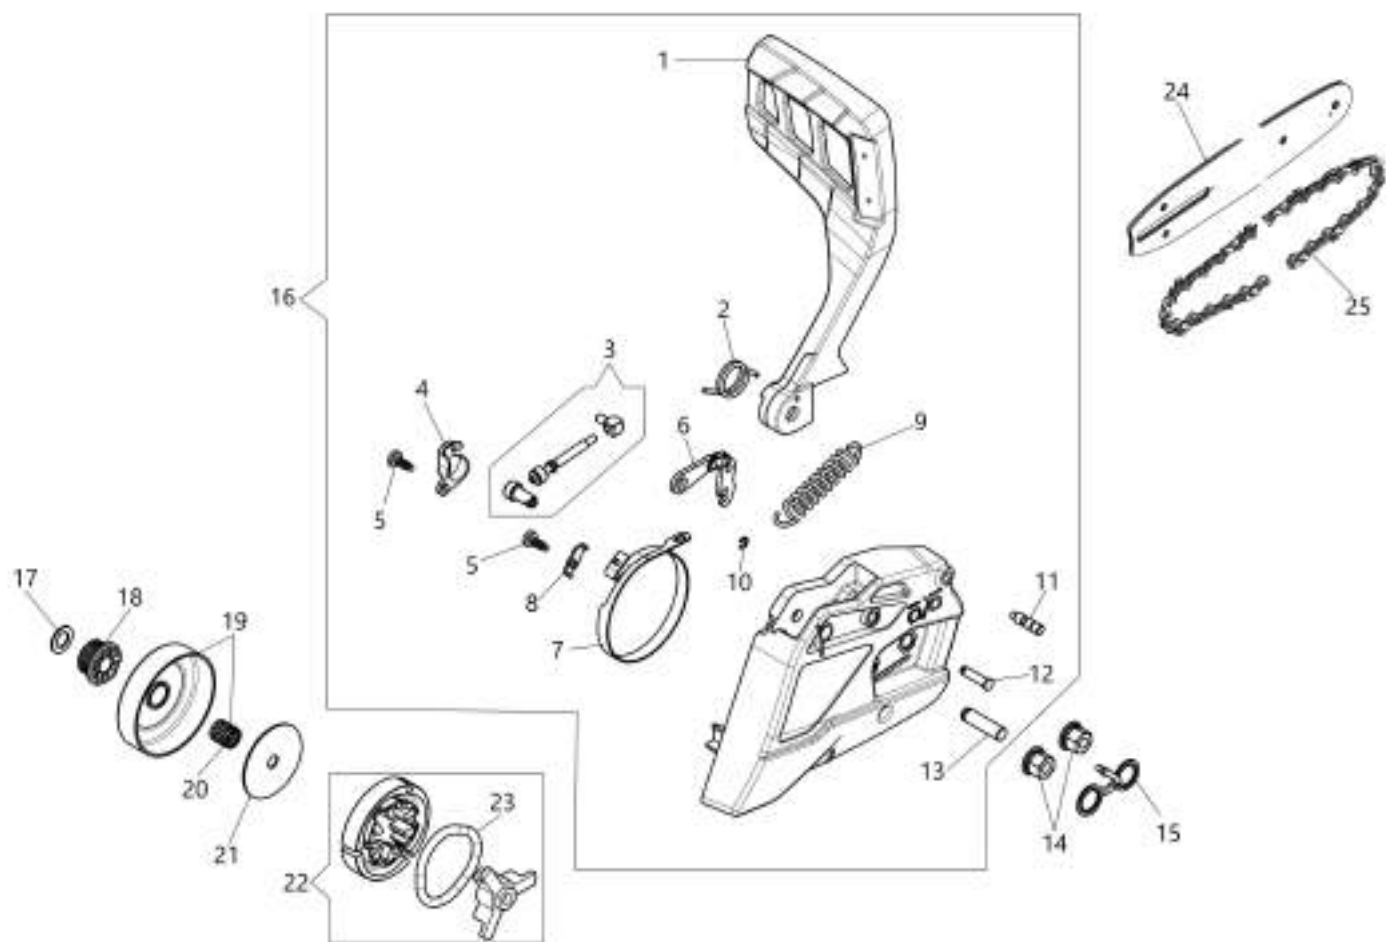

изображение Clutch and brake

Ref.Nu	Qty	Part number	Description	Validity from	Validity till	Notes	Bulletin
1	1	50180114R	Hand guard				
2	1	50010088AR	Spring				
3	1	50162017A	Chain tensioner kit				
4	1	50170044R	Cover				
5	2	3960070R	Screw				
6	1	097000146	Lever				
7	1	50050039R	Brake band				
8	1	50050125R	Plate				
9	1	095000219AR	Spring				
10	1	3026003R	Ring				
11	1	50050064R	Pin				
12	1	097000106R	Plug				
13	1	50050066R	Plug				
14	2	3980021R	Nut				
15	2	50180147R	Clamp				
16	1	50180066R	Chain cover assy				
17	1	004400285R	Washer				
18	1	50060008R	Worm gear .325			Per modelli GS 41 - 411 -	
18	1	50050025R	Worm gear 3/8			Per modelli GS 37 - 371 -	
19	1	50060033A	Chain sprocket .325			41 - 411; For model GS 37 -	
19	1	50050136A	Chain sprocket 3/8			Per modelli GS 41 - 411 -	
20	1	50030372R	Roller cage			371 - 411 - 411;	
21	1	004000352R	Washer			Per modelli GS 37 - 371 -	
22	1	094000129AR	Clutch			41 - 411; For model GS 37 -	
23	1	094500029AR	Spring			371 - 411 - 411;	
24	1	50052012R	Bar 16" - 41 cm				
24	1	50062006R	Bar 16" - 41 cm				
25	1	30629018A	Chain .3/8" x .050" (1,3mm)				
25	1	30629004A	Chain .325" x .050" (1,3mm)