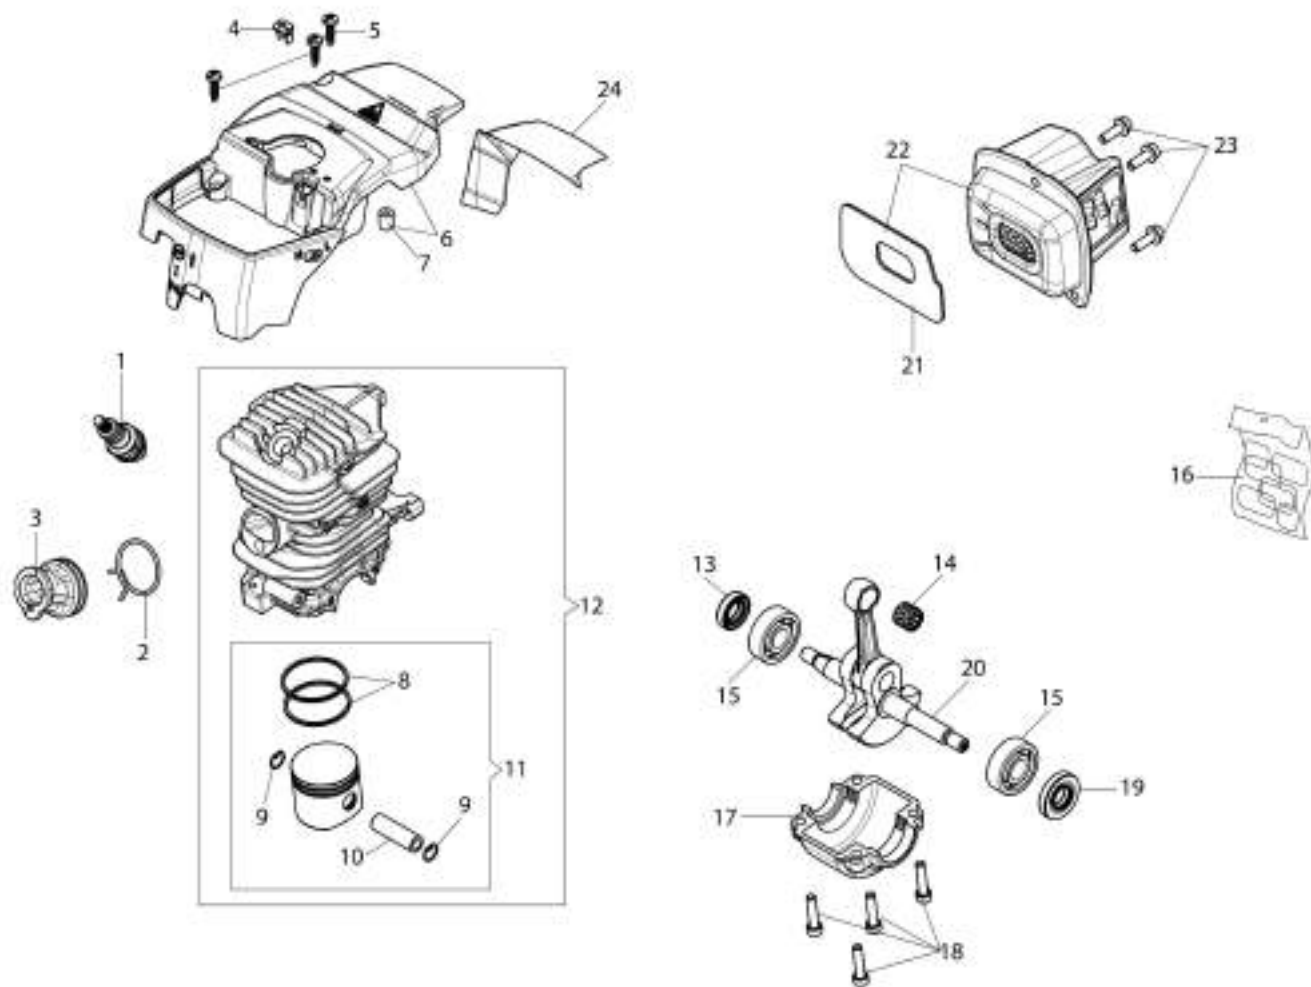

изображение Engine

Ref.Nu	Qty	Part number	Description	Validity from	Validity till	Notes	Bulletin
1	1	3055101R	Spark plug				
2	1	094600103R	Band				
3	1	50170010R	Manifold				
4	1	50170032R	Deflector (summer/winter)				
5	3	3960115R	Screw				
6	1	50180195AR	Engine cover				
7	1	50070126R	Spacer				
8	2	074000405R	Piston ring				
9	2	004900061R	Ring				
10	1	50110047R	Piston pin				
11	1	50170357	Piston assy				
12	1	50170346A	Complete cylinder				
13	1	50272004R	Seal ring				
14	1	50110044R	Bearing				
15	2	094000006R	Bearing				
16	1	50180202	Labels kit				
17	1	50050016CR	Cover				
18	4	3801051R	Screw				
19	1	3050024AR	Seal ring				
20	1	50170324R	Crankshaft				
21	1	50230158R	Gasket				
22	1	50180194A	Muffler				
23	3	3860117R	Screw				
24	1	50180143R	Guard				

изображение Tank and handle

Ref.Nu	Qty	Part number	Description	Validity from	Validity till	Notes	Bulletin
1	1	50230302AR	Cap				
2	1	3049047R	O-ring				
3	1	2318817R	Air purge				
4	1	50170121R	Sheath				
5	1	50170322R	Tube				
6	1	50170321R	Tube				
7	1	50010061R	AV-mount				
8	1	50180196	Throttle kit				
9	1	097000028R	Spring				
10	1	50050046AR	Lever				
11	1	50180109R	Cover				
12	1	3073015AR	Tube				
13	1	094500577AR	Breather valve				
14	1	094500575R	Spring				
15	1	50050071R	Breather valve				
16	1	50170360R	Complete tank				
17	1	61400322R	Fuel filter				
18	1	61110162BR	Bushing				
19	3	50170034R	Support				
20	2	3960115R	Screw				
21	3	50050047AR	Spring				
22	5	3960099R	Screw				
23	1	3993070R	Screw				
24	1	50230319	Handle kit				
26	1	3993109R	Screw				