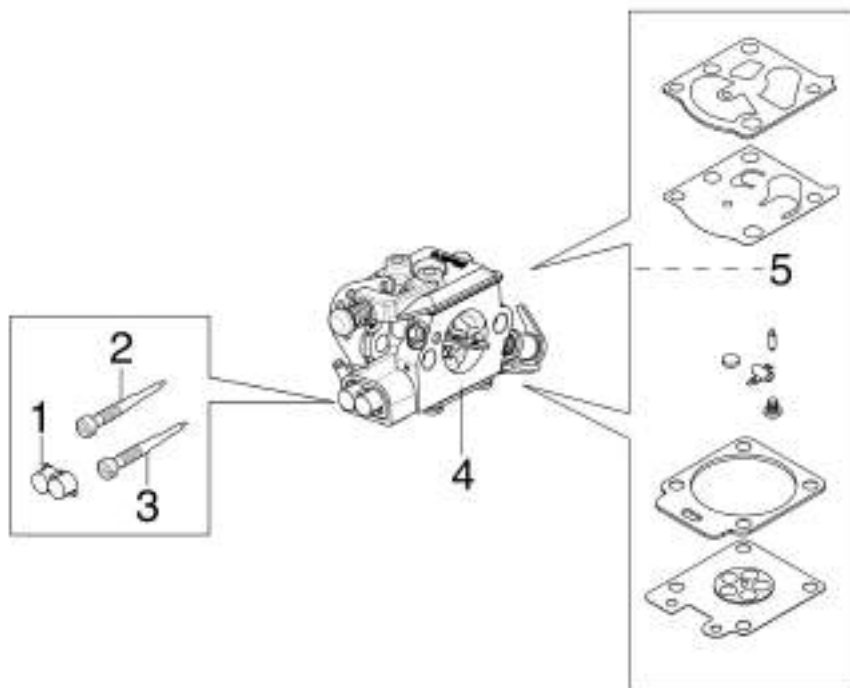

изображение Carburetor WT-780G

Ref.Nu	Qty	Part number	Description	Validity from	Validity till	Notes	Bulletin
1	2	2318867R	Caps-lock				
2	1	2318893	Screw L				
3	1	2318837	Screw H				
4	1	2318755ER	Carburetor WT-780G				
5	1	2318671	Repair kit