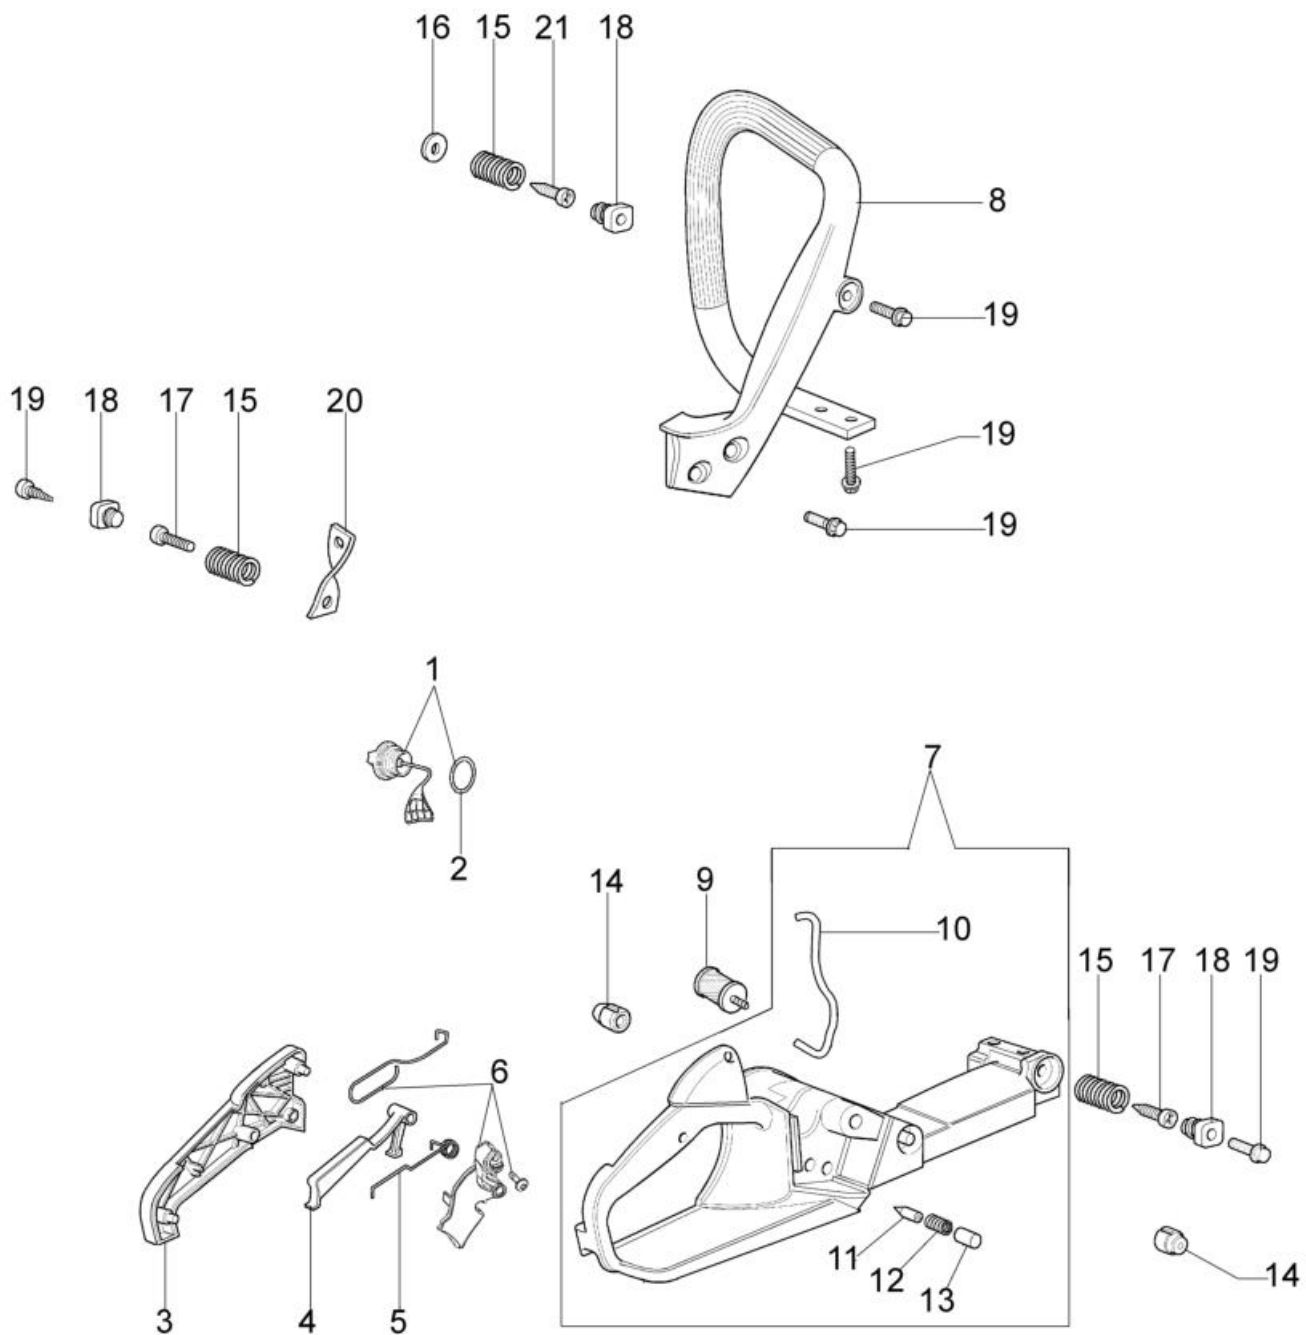

изображение Tank and handle

Ref.Nu	Qty	Part number	Description	Validity from	Validity till	Notes	Bulletin
1	1	50052005R	Tank cap				
2	1	3049047R	O-ring				
3	1	50170024R	Cover				
4	1	50050046AR	Lever				
5	1	097000028R	Spring				
6	1	50170248A	Throttle kit				
7	1	50172007AR	Tank				
8	1	50170026R	Handle				
9	1	094600450R	Fuel filter				
10	1	3073015AR	Tube				
11	1	094500577AR	Breather valve				
12	1	094500575R	Spring				
13	1	50050071R	Breather valve				
14	2	50010061R	AV-mount				
15	3	50050047AR	Spring				
16	1	3918010R	Washer				
17	2	3960115R	Screw				
18	3	50170034R	Support				
19	7	3960099R	Screw				
20	1	50050123BR	Strap				
21	1	3960073R	Screw