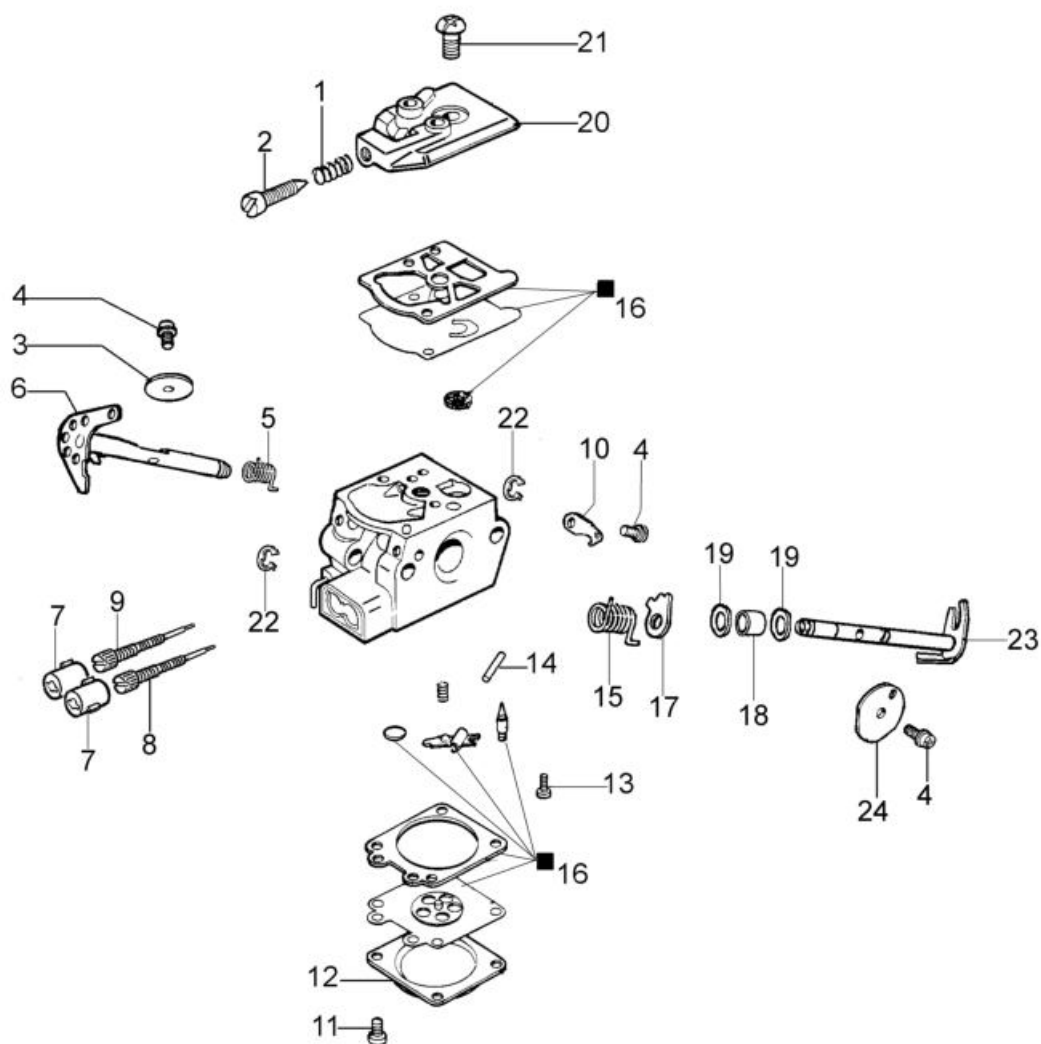

изображение Tank and handle

Ref.Nu	Qty	Part number	Description	Validity from	Validity till	Notes	Bulletin
1	1	50052005R	Tank cap				
2	1	3049047R	O-ring				
3	1	50170024R	Cover				
4	1	50050046AR	Lever				
5	1	097000028R	Spring				
6	1	50170248A	Throttle kit				
7	1	50172007AR	Tank				
8	1	50170026R	Handle				
9	1	094600450R	Fuel filter				
10	1	3073015AR	Tube				
11	1	094500577AR	Breather valve				
12	1	094500575R	Spring				
13	1	50050071R	Breather valve				
14	2	50010061R	AV-mount				
15	3	50050047AR	Spring				
16	1	3918010R	Washer				
17	2	3960115R	Screw				
18	3	50170034R	Support				
19	7	3960099R	Screw				
20	1	50050123BR	Strap				
21	1	3960073R	Screw				

изображение Clutch and brake

Ref.Nu	Qty	Part number	Description	Validity from	Validity till	Notes	Bulletin
1	1	50170039R	Chain cover assy				
2	1	50170040R	Guard				
3	1	095000219AR	Spring				
4	1	50010088AR	Spring				
5	2	3960070AR	Screw				
6	1	50050125R	Plate				
7	1	50050039R	Brake band				
8	1	097000146	Lever				
9	1	50050064R	Pin				
10	1	004000352R	Washer				
11	2	50010148R	Nut				
12	1	094500029AR	Spring				
13	1	094000129AR	Clutch				
14	1	50060033A	Chain sprocket .325				
15	1	004400285R	Washer				
16	1	50060008R	Worm gear .325				
17	1	50030372R	Roller cage				
18	1	50162017A	Chain tensioner kit				
19	1	50170044R	Cover				
20	1	097000106R	Plug				
21	1	50050066R	Plug				
22	1	3026003R	Ring				