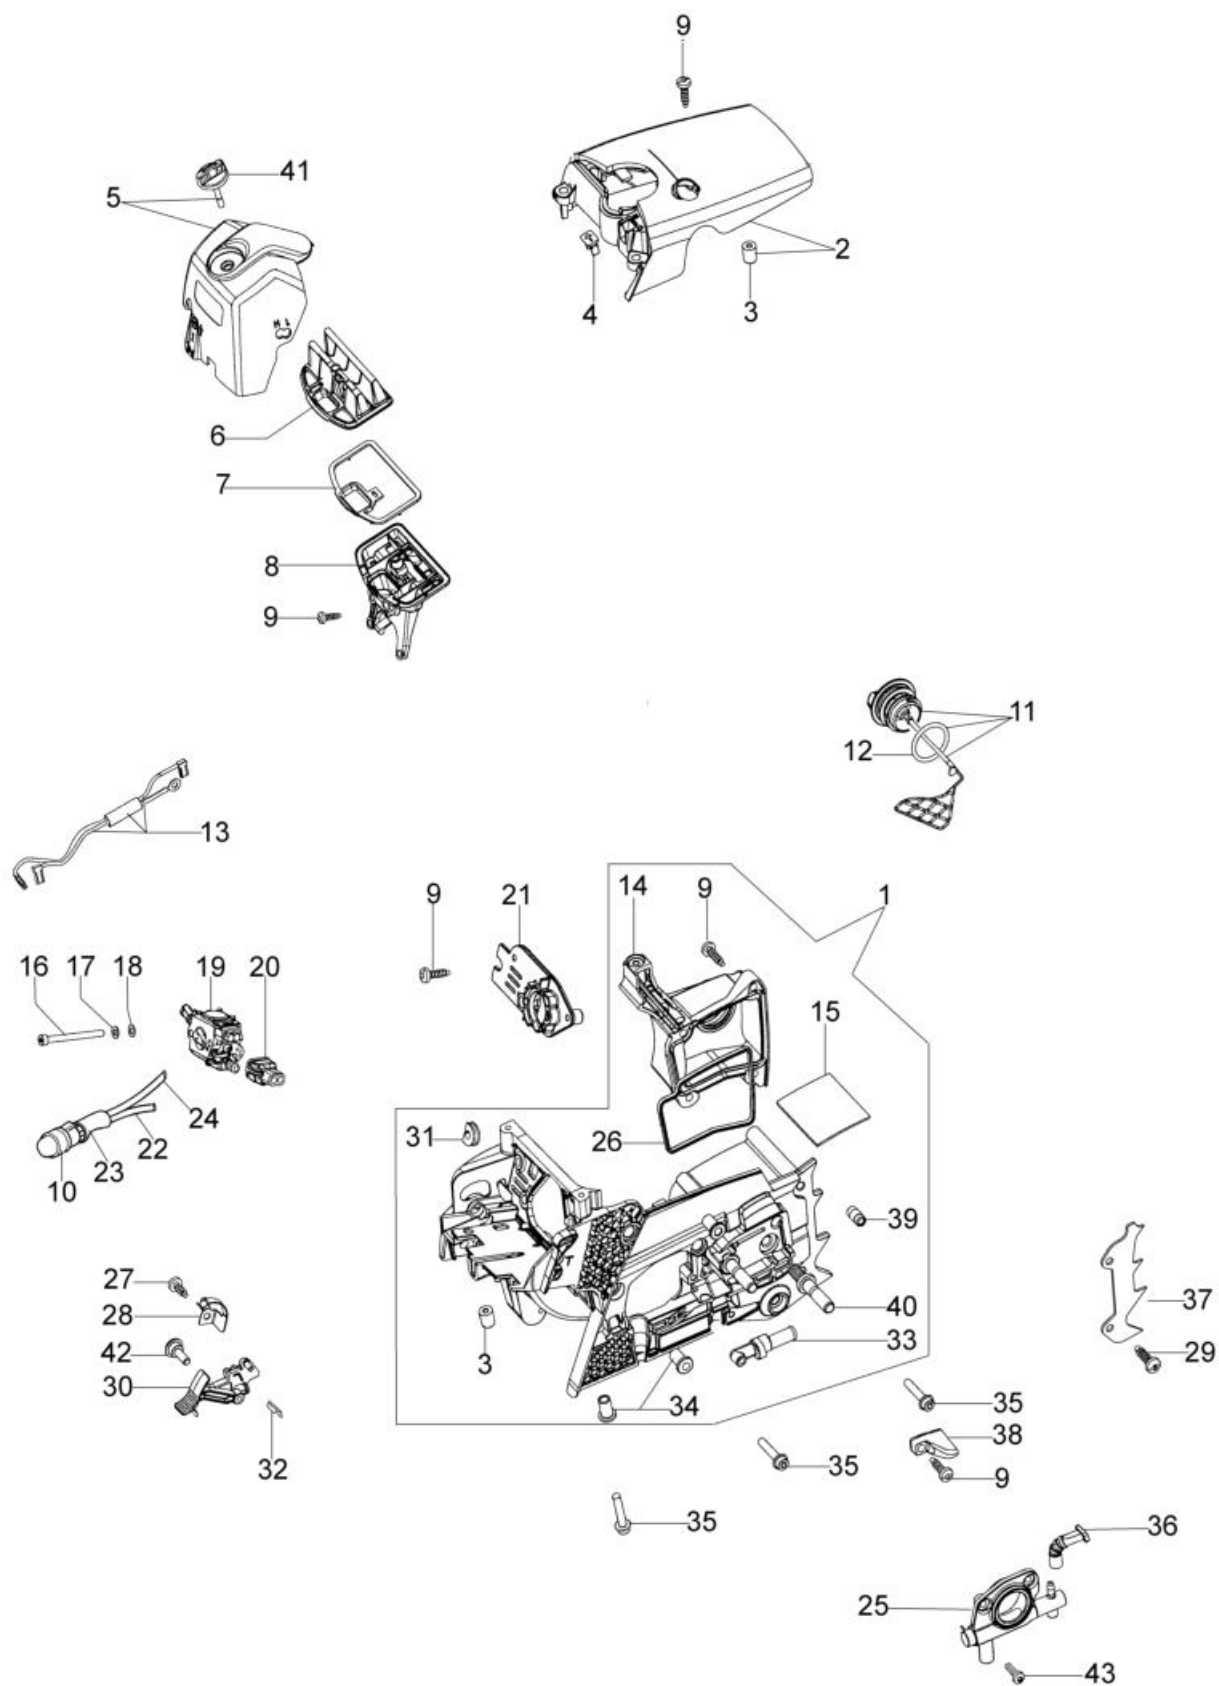

изображение Crankcase

Ref.Nu	Qty	Part number	Description	Validity from	Validity till	Notes	Bulletin
1	1	50232016AR	Crankcase				
2	1	50232006AR	Cover				
3	2	50070126R	Spacer				
4	1	50170032R	Deflector (summer/winter)				
5	1	50232008	Air filter cover				
6	1	50230036R	Air filter				
7	1	50230038R	Gasket				
8	1	50230068R	Filter support				
9	8	3960115R	Screw				
10	1	2318817R	Air purge				
11	1	50052005R	Tank cap				
12	1	3049047R	O-ring				
13	1	50170090R	Cable				
14	1	50230009R	Cover				
15	1	50170033R	Guard				
16	2	3891066R	Screw				
17	2	3916005R	Washer				
18	2	3833073R	Washer				
19	1	2318755ER	Carburetor WT-780G				
20	1	50170150R	Screw guide				
21	1	50230061AR	Support				
22	1	50170321R	Tube				
23	1	50170121R	Sheath				
24	1	50170322R	Tube				
25	1	50170051BR	Oil pump				
26	1	50210004R	Gasket				
27	1	3960070AR	Screw				
28	1	50170061R	Spring				
29	2	3960099R	Screw				
30	1	50170060AR	Lever				
31	1	005000347AR	Grommet				
32	1	50170062R	Plate				
33	1	50170149R	Oil filter				
34	5	50050067R	Spacer				
35	5	3860099R	Screw				
36	1	50050049R	Tube				
37	1	50230145R	Spike				
38	1	094600369R	Guard				
39	1	097000229R	Breather valve				
40	2	50050052R	Stud				
41	1	50210034R	Knob				
42	1	50160024	Screw				
43	2	3960074R	Screw