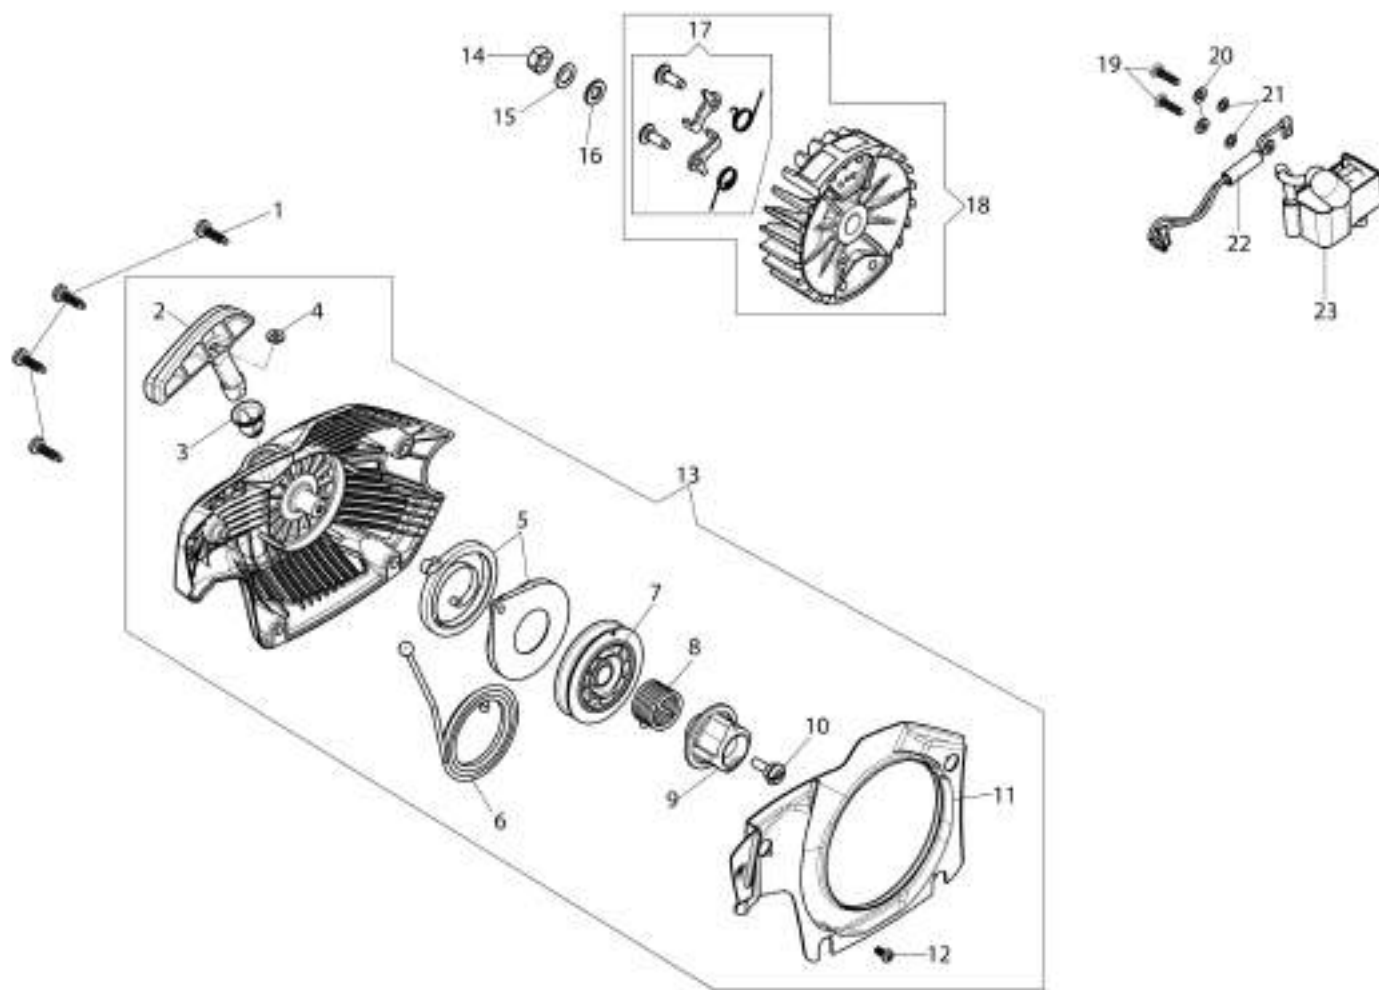

изображение Engine

Ref.Nu	Qty	Part number	Description	Validity from	Validity till	Notes	Bulletin
1	1	3055101R	Spark plug				
2	1	094600103R	Band				
3	1	50170010R	Manifold				
4	1	50170032R	Deflector (summer/winter)				
5	3	3960115R	Screw				
6	1	50180195AR	Engine cover				
7	1	50070126R	Spacer				
8	2	50230107R	Piston ring				
9	2	007201198R	Ring				
10	1	61350174R	Piston pin				
11	1	50230260	Piston assy				
12	1	50230259	Complete cylinder				
13	1	50272004R	Seal ring				
14	1	3037014R	Bearing				
15	2	094000006R	Bearing				
16	1	50180202	Labels kit				
17	1	50050016CR	Cover				
18	4	3801051R	Screw				
19	1	3050024AR	Seal ring				
20	1	50230179AR	Crankshaft				
21	1	50230158R	Gasket				
22	1	50180194A	Muffler				
23	3	3860117R	Screw				
24	1	50180143R	Guard				

изображение Crankcase

Ref.Nu	Qty	Part number	Description	Validity from	Validity till	Notes	Bulletin
1	1	50210034R	Knob				
2	1	50180206R	Air filter cover				
3	1	50230036R	Air filter				
4	1	50230038R	Gasket				
5	1	50230068R	Filter support				
6	2	3914003R	Nut				
7	7	3960115R	Screw				
8	2	3818001R	Washer				
9	1	50050123BR	Strap				
10	1	2318755ER	Carburetor WT-780G				
11	1	50170150R	Screw guide				
12	1	50180140R	Lever				
13	1	3860099R	Screw				
14	1	50170062R	Plate				
15	1	50170061R	Spring				
16	3	3960099R	Screw				
16	1	3960099R	Screw				
17	1	50160024	Screw				
18	1	3960070R	Screw				
19	1	005000347AR	Grommet				
20	1	50052005R	Tank cap				
21	1	3049047R	O-ring				
22	1	50170004R	Gasket				
23	1	50180064R	Cover				
24	1	50180144R	Guard				
25	2	50070067A	Tie rod				
26	5	50050067R	Spacer				
27	2	50050052R	Stud				
28	1	50170149R	Oil filter				
29	1	50180145AR	Crankcase assy				
30	1	50070126R	Spacer				
31	2	3960074R	Screw				
32	1	50180091R	Spike				
33	1	094600369R	Guard				
34	1	50050049R	Tube				
35	1	50170051BR	Oil pump			Regolabile; Adjustable	
36	1	097000229R	Breather valve				