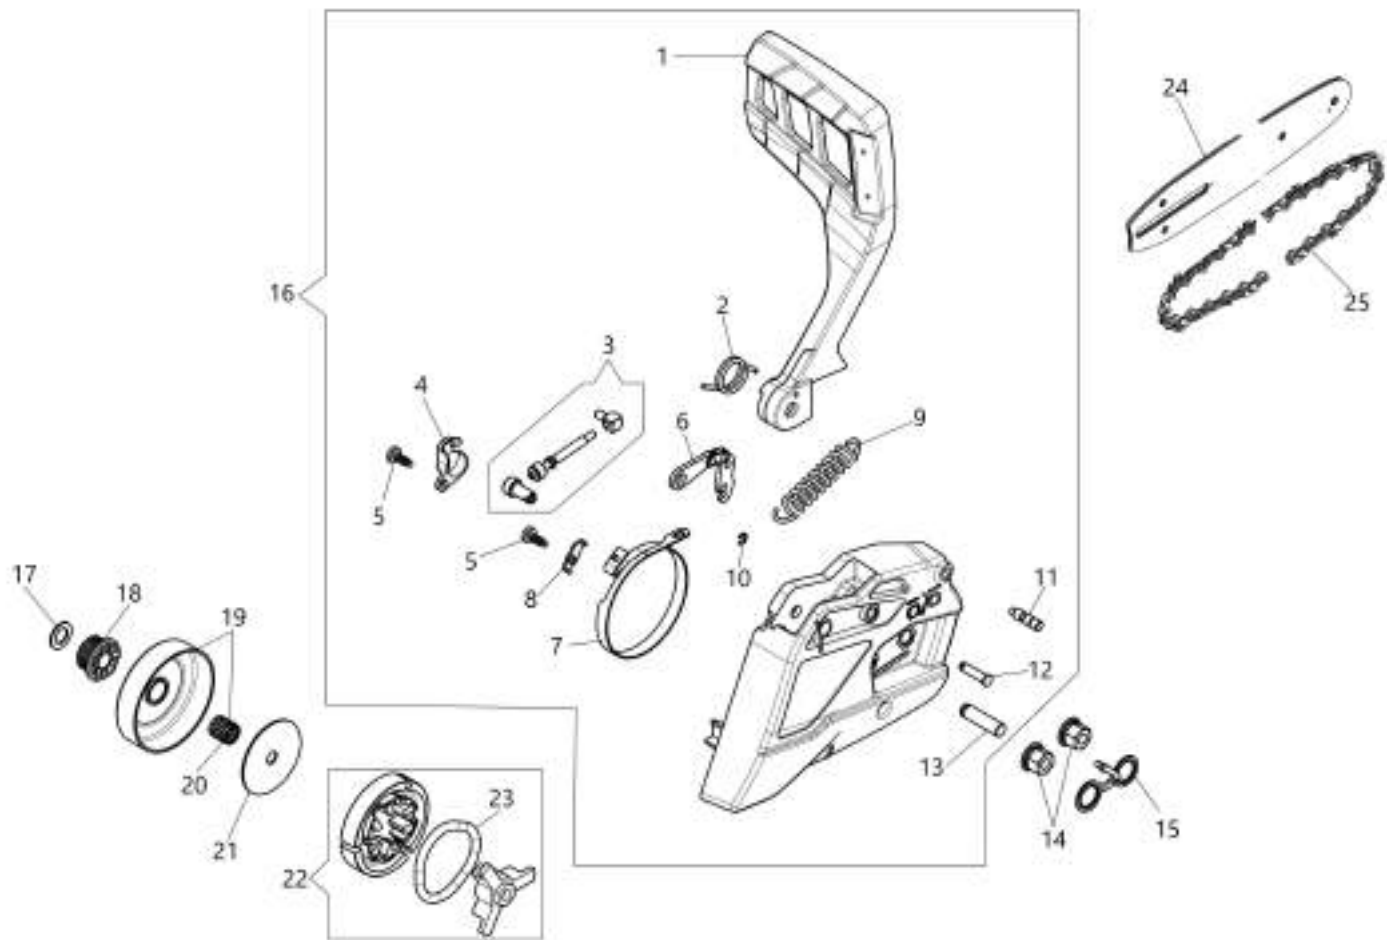

изображение Clutch and brake

Ref.Nu	Qty	Part number	Description	Validity from	Validity till	Notes	Bulletin
1	1	50180114R	Hand guard				
2	1	50010088AR	Spring				
3	1	50162017A	Chain tensioner kit				
4	1	50170044R	Cover				
5	2	3960070R	Screw				
6	1	097000146	Lever				
7	1	50050039R	Brake band				
8	1	50050125R	Plate				
9	1	095000219AR	Spring				
10	1	3026003R	Ring				
11	1	50050064R	Pin				
12	1	097000106R	Plug				
13	1	50050066R	Plug				
14	2	3980021R	Nut				
15	2	50180147R	Clamp				
16	1	50180066R	Chain cover assy				
17	1	004400285R	Washer				
18	1	50060008R	Worm gear .325			Per modelli GS 41 - 411 -	
18	1	50050025R	Worm gear 3/8			Per modelli GS 37 - 371 -	
19	1	50060033A	Chain sprocket .325			41 - 411; For model GS 37 -	
19	1	50050136A	Chain sprocket 3/8			Per modelli GS 41 - 411 -	
20	1	50030372R	Roller cage			371 - 411 - 411;	
21	1	004000352R	Washer			Per modelli GS 37 - 371 -	
22	1	094000129AR	Clutch			41 - 411; For model GS 37 -	
23	1	094500029AR	Spring			371 - 411 - 411;	
24	1	50062006R	Bar 16" - 41 cm				
24	1	50230058R	Bar 18" - 46 cm				
25	1	30629004A	Chain .325" x .050" (1,3mm)				
25	1	30629027A	Chain .325" x .050" (1,3mm)