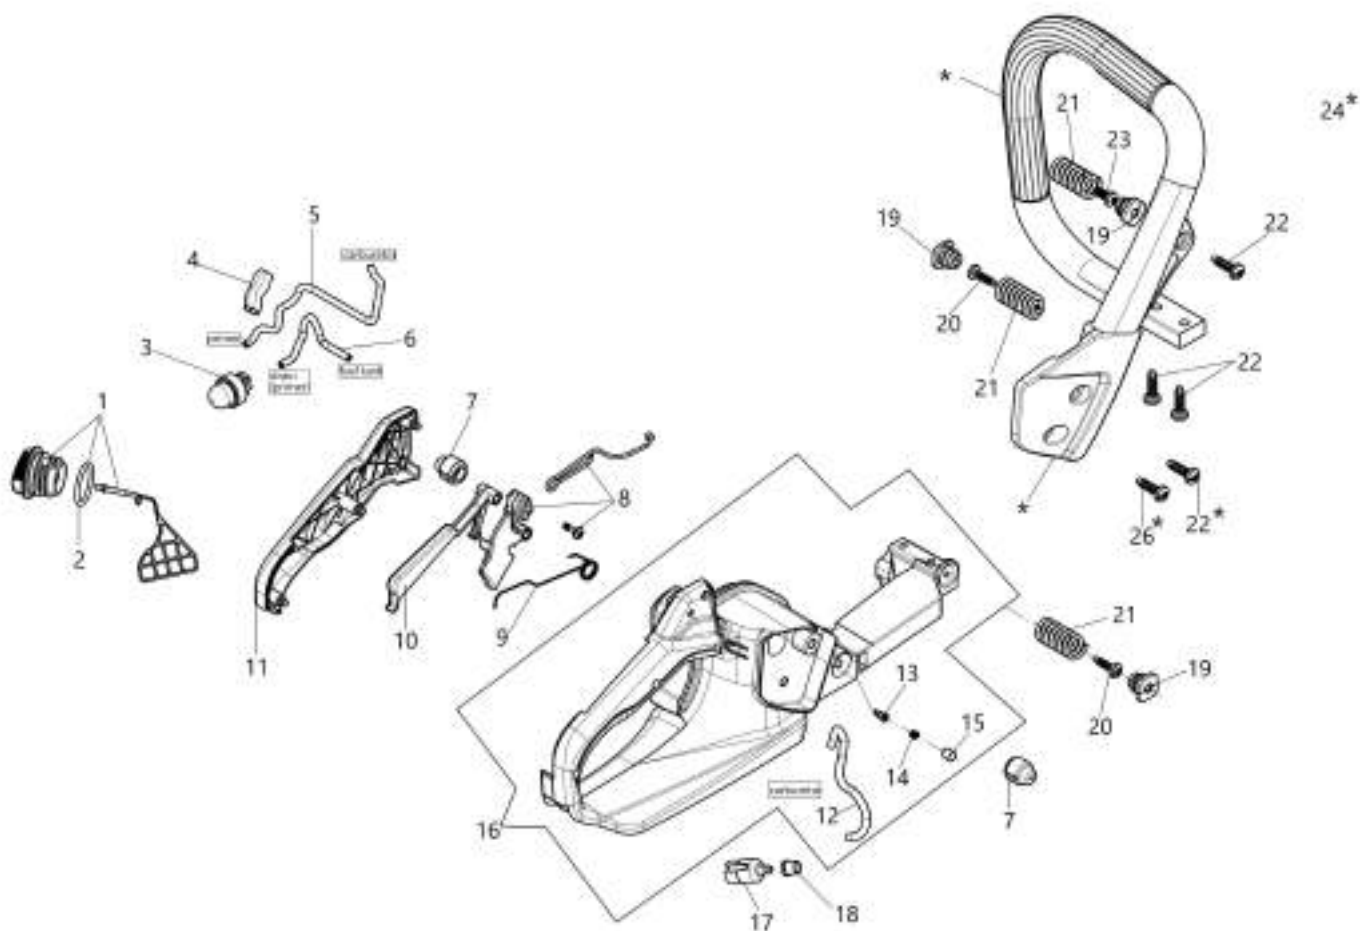

изображение Engine

Ref.Nu	Qty	Part number	Description	Validity from	Validity till	Notes	Bulletin
1	1	3055101R	Spark plug				
2	1	094600103R	Band				
3	1	50170010R	Manifold				
4	1	50170032R	Deflector (summer/winter)				
5	3	3960115R	Screw				
6	1	50180195AR	Engine cover				
7	1	50070126R	Spacer				
8	2	50230107R	Piston ring				
9	2	007201198R	Ring				
10	1	61350174R	Piston pin				
11	1	50230260	Piston assy				
12	1	50230259	Complete cylinder				
13	1	50272004R	Seal ring				
14	1	3037014R	Bearing				
15	2	094000006R	Bearing				
16	1	50180202	Labels kit				
17	1	50050016CR	Cover				
18	4	3801051R	Screw				
19	1	3050024AR	Seal ring				
20	1	50230179AR	Crankshaft				
21	1	50230158R	Gasket				
22	1	50180194A	Muffler				
23	3	3860117R	Screw				
24	1	50180143R	Guard				

изображение Crankcase

Ref.Nu	Qty	Part number	Description	Validity from	Validity till	Notes	Bulletin
1	1	50210034R	Knob				
2	1	50180206R	Air filter cover				
3	1	50230036R	Air filter				
4	1	50230038R	Gasket				
5	1	50230068R	Filter support				
6	2	3914003R	Nut				
7	7	3960115R	Screw				
8	2	3818001R	Washer				
9	1	50050123BR	Strap				
10	1	2318755ER	Carburetor WT-780G				
11	1	50170150R	Screw guide				
12	1	50180140R	Lever				
13	1	3860099R	Screw				
14	1	50170062R	Plate				
15	1	50170061R	Spring				
16	3	3960099R	Screw				
16	1	3960099R	Screw				
17	1	50160024	Screw				
18	1	3960070R	Screw				
19	1	005000347AR	Grommet				
20	1	50052005R	Tank cap				
21	1	3049047R	O-ring				
22	1	50170004R	Gasket				
23	1	50180064R	Cover				
24	1	50180144R	Guard				
25	2	50070067A	Tie rod				
26	5	50050067R	Spacer				
27	2	50050052R	Stud				
28	1	50170149R	Oil filter				
29	1	50180145AR	Crankcase assy				
30	1	50070126R	Spacer				
31	2	3960074R	Screw				
32	1	50180091R	Spike				
33	1	094600369R	Guard				
34	1	50050049R	Tube				
35	1	50170051BR	Oil pump			Regolabile; Adjustable	
36	1	097000229R	Breather valve				