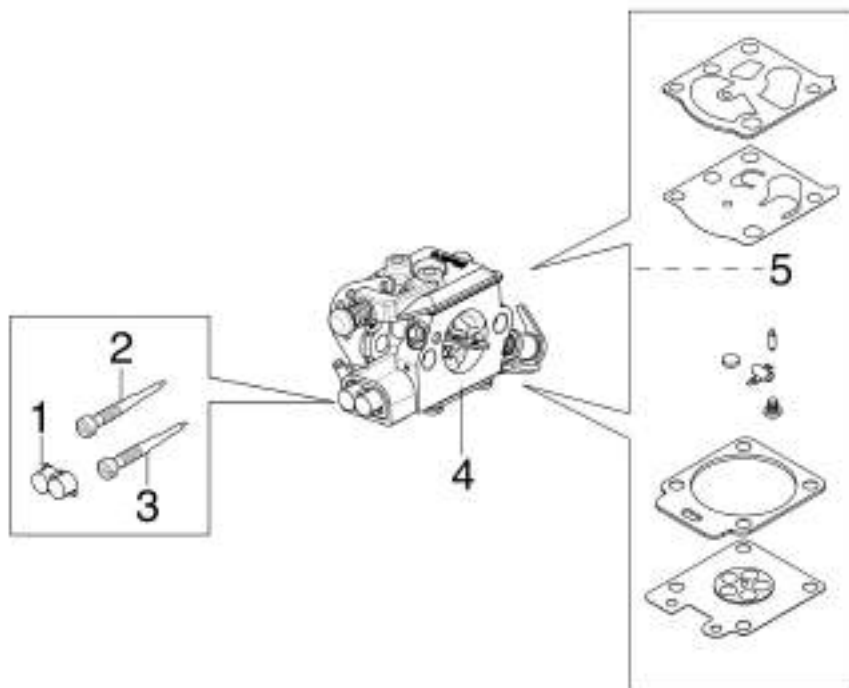

изображение Carburetor WT-780G

Ref.Nu	Qty	Part number	Description	Validity from	Validity till	Notes	Bulletin
1	2	2318867R	Caps-lock				
2	1	2318893	Screw L				
3	1	2318837	Screw H				
4	1	2318755ER	Carburetor WT-780G				
5	1	2318671	Repair kit