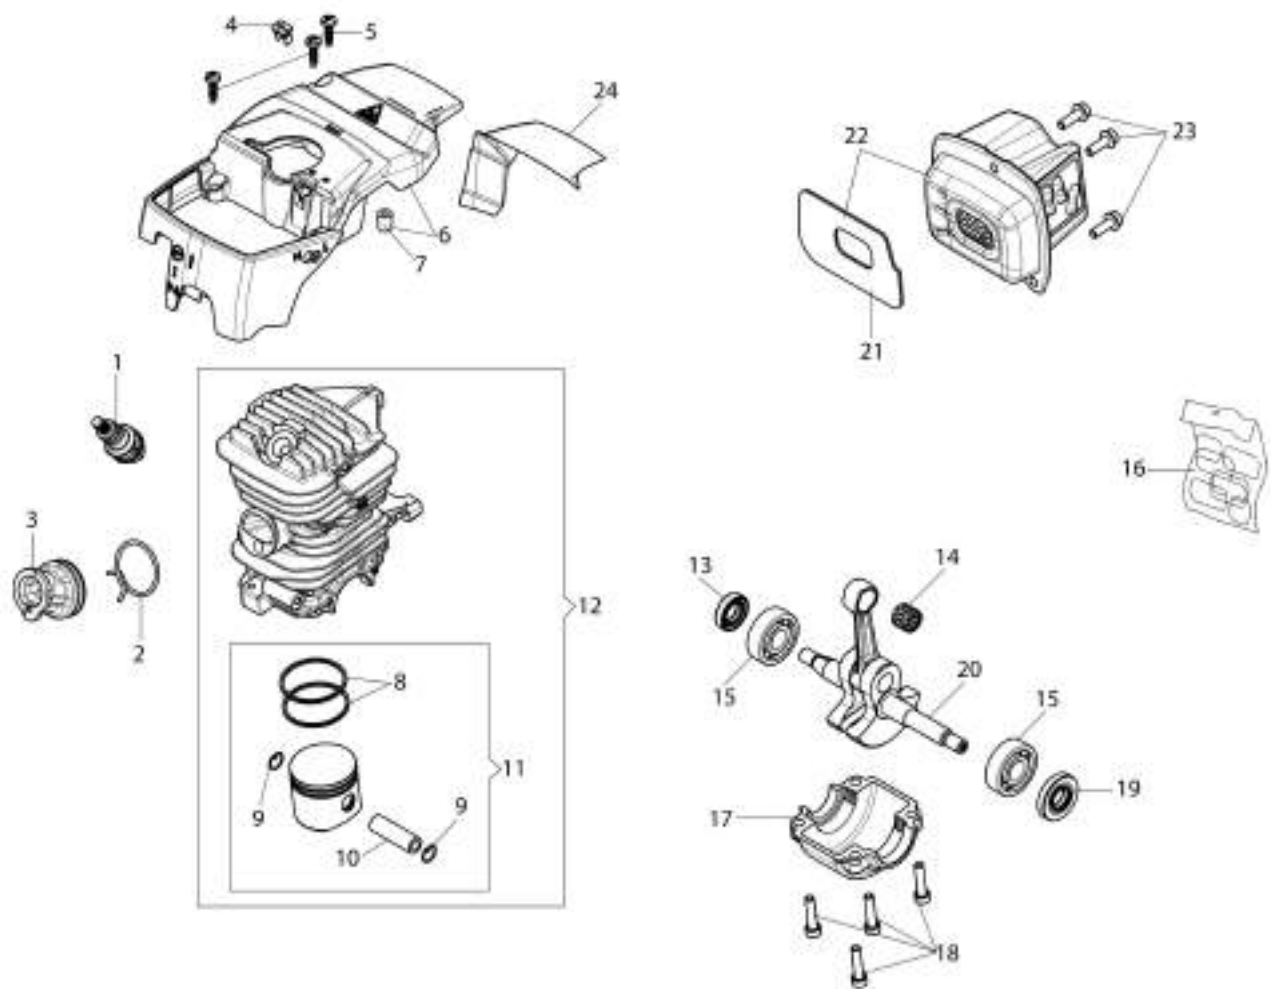

изображение Engine

Ref.Nu	Qty	Part number	Description	Validity from	Validity till	Notes	Bulletin
1	1	3055101R	Spark plug				
2	1	094600103R	Band				
3	1	50170010R	Manifold				
4	1	50170032R	Deflector (summer/winter)				
5	3	3960115R	Screw				
6	1	50180195AR	Engine cover				
7	1	50070126R	Spacer				
8	2	50230107R	Piston ring				
9	2	007201198R	Ring				
10	1	61350174R	Piston pin				
11	1	50230260	Piston assy				
12	1	50230259	Complete cylinder				
13	1	50272004R	Seal ring				
14	1	3037014R	Bearing				
15	2	094000006R	Bearing				
16	1	50180202	Labels kit				
17	1	50050016CR	Cover				
18	4	3801051R	Screw				
19	1	3050024AR	Seal ring				
20	1	50230179AR	Crankshaft				
21	1	50230158R	Gasket				
22	1	50180194A	Muffler				
23	3	3860117R	Screw				
24	1	50180143R	Guard				

изображение Tank and handle

Ref.Nu	Qty	Part number	Description	Validity from	Validity till	Notes	Bulletin
1	1	50230302AR	Cap				
2	1	3049047R	O-ring				
3	1	2318817R	Air purge				
4	1	50170121R	Sheath				
5	1	50170322R	Tube				
6	1	50170321R	Tube				
7	1	50010061R	AV-mount				
8	1	50180196	Throttle kit				
9	1	097000028R	Spring				
10	1	50050046AR	Lever				
11	1	50180109R	Cover				
12	1	3073015AR	Tube				
13	1	094500577AR	Breather valve				
14	1	094500575R	Spring				
15	1	50050071R	Breather valve				
16	1	50170360R	Complete tank				
17	1	61400322R	Fuel filter				
18	1	61110162BR	Bushing				
19	3	50170034R	Support				
20	2	3960115R	Screw				
21	3	50050047AR	Spring				
22	5	3960099R	Screw				
23	1	3993070R	Screw				
24	1	50230319	Handle kit				
26	1	3993109R	Screw				