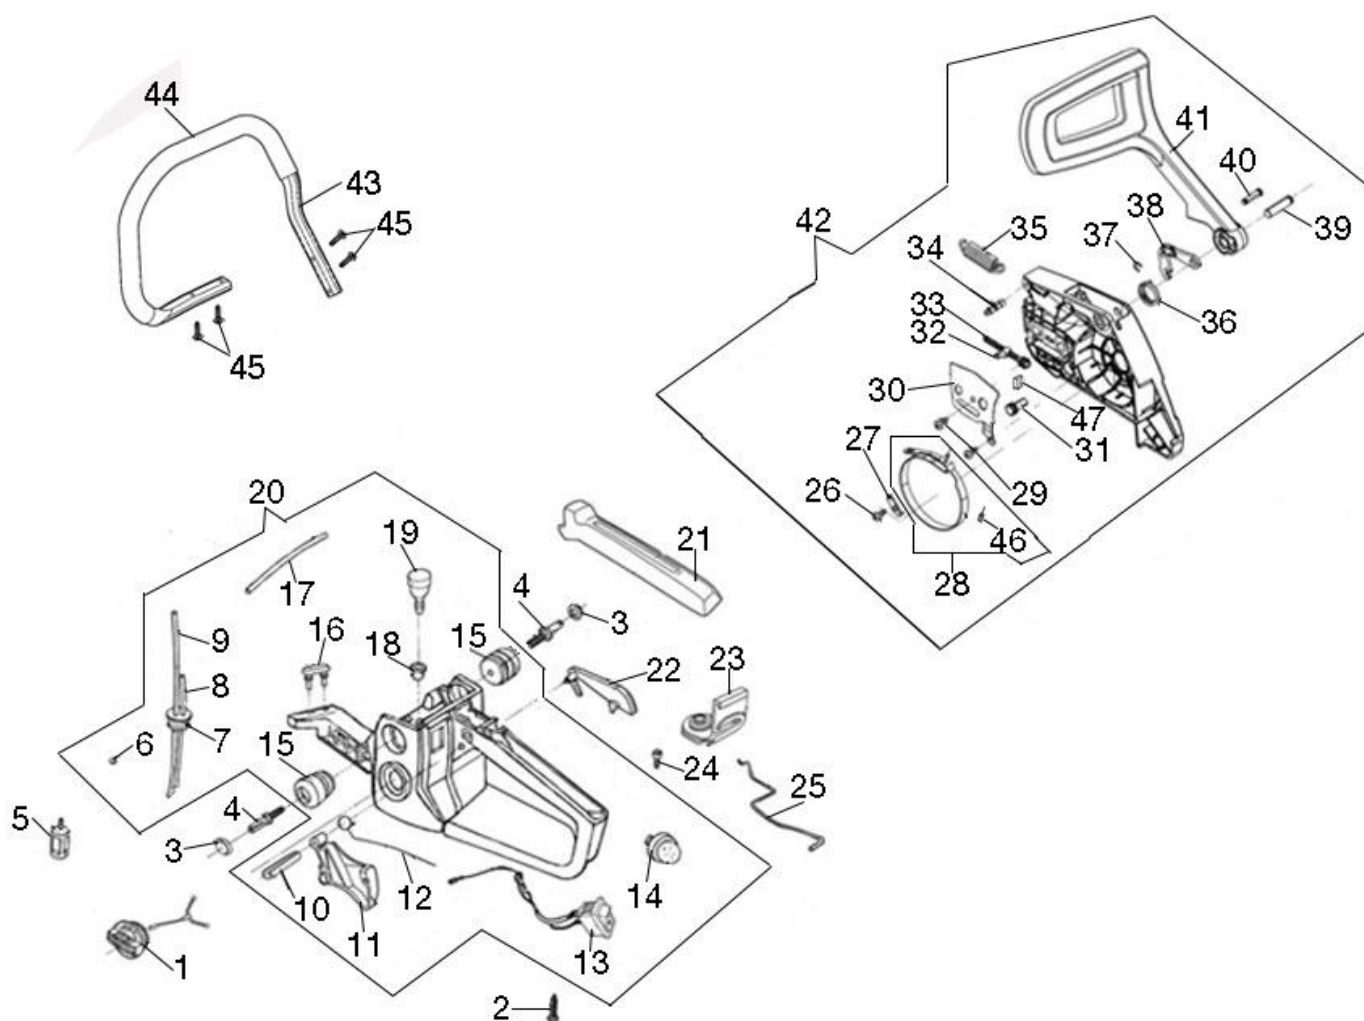

изображение Tank and chain cover

Ref.Nu	Qty	Part number	Description	Validity from	Validity till	Notes	Bulletin
1	1	PY000032	Tank cap				
2	1	PY000015	Screw				
3	2	PY000029	Cap				
4	2	PY000093	Bolt				
5	1	PY000121	Filter				
6	1	PY000112	Spring				
7	1	PY000054	Support				
8	1	PY000031	Tube				
9	1	PY000038	Tube				
10	1	PY000021	Pin				
11	1	PY000048	Lever				
12	1	PY000109	Spring				
13	1	PY000073	Switch				
14	1	PY000118	Primer				
15	2	PY000055	AV-mount				
16	1	PY000067	Guard				
17	1	PY000030	Tube				
18	1	PY000053	Support				
19	1	PY000120	Breather valve				
20	1	PY000074	Complete tank				
21	1	PY000034	Cover				
22	1	PY000049	Lever				
23	1	PY000064	Guard				
24	1	PY000006	Screw				
25	1	PY000114	Throttle rod				
26	1	3960070R	Screw				
27	1	50050125R	Plate				
28	1	PY000132	Brake band				
29	2	PY000012	Screw				
30	1	PY000077	Plate				
31	1	PY000095	Chain tensioner				
32	1	PY000098	Pin				
33	1	PY000096	Chain tensioner screw				
34	1	50050064R	Pin				
35	1	095000219AR	Spring				
36	1	50010088AR	Spring				
37	1	3026003R	Ring				
38	1	097000146	Lever				
39	1	50050066R	Plug				
40	1	097000106R	Plug				
41	1	50300006R	Guard				
42	1	PY000110	Chain cover assy				
43	1	PY000116	Handle				
44	1	PY000082	Guard