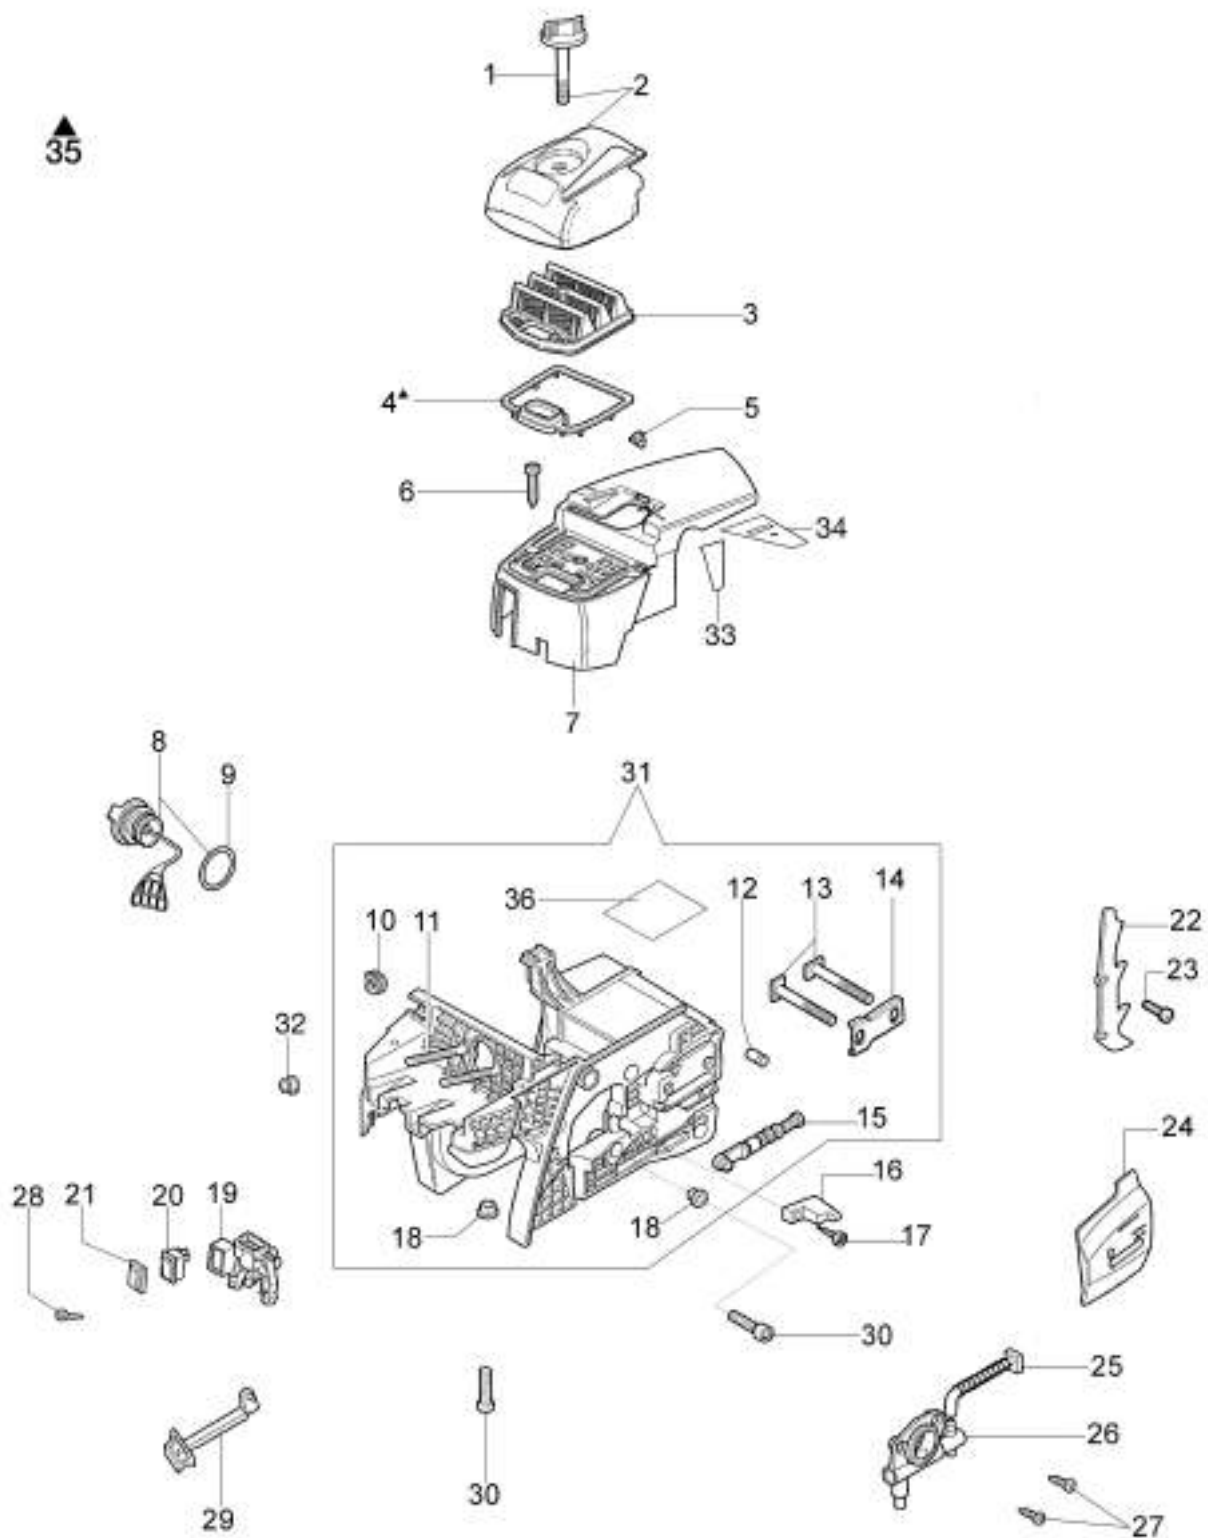

35

изображение Tank and air filter

Ref.Nu	Qty	Part number	Description	Validity from	Validity till	Notes	Bulletin
1	1	50070034R	Knob				
2	1	50072058B	Air filter cover				
3	1	50070036R	Air filter standard				
3	1	50070036R	Air filter standard				
4	1	50070056	Gasket				
5	1	50070066	Deflector				
6	3	3960092AR	Screw				
7	1	50080153R	Cover				
8	1	50080150R	Tank cap			arancione/orange	
9	1	3049047R	O-ring				
10	1	005000347AR	Grommet				
11	2	50070067A	Tie rod				
12	1	097000229R	Breather valve				
13	2	50070052AR	Screw				
14	1	50070211	Plate				
15	1	50072010BR	Oil filter				
16	1	094600369R	Guard				
17	1	094600041AR	Screw				
18	5	50050067R	Spacer				
19	1	50080068R	Air filter support				
20	1	2317021R	Switch				
21	1	2317013R	Guard				
22	1	50070062	Spike				
23	2	3960098R	Screw				
24	1	50070055R	Plate				
25	1	50070054R	Tube				
26	1	50170051BR	Oil pump				
27	2	3960074R	Screw				
28	2	3960091AR	Screw				
29	1	50070228R	Lever				
30	5	3860099R	Screw				
31	1	50070007GR	Crankcase				
32	3	3914003R	Nut				
33	1	50080076AR	Guard				
34	1	50080089BR	Guard				
35	1	50072028A	Gasket set				
36	1	50070176AR	Guard