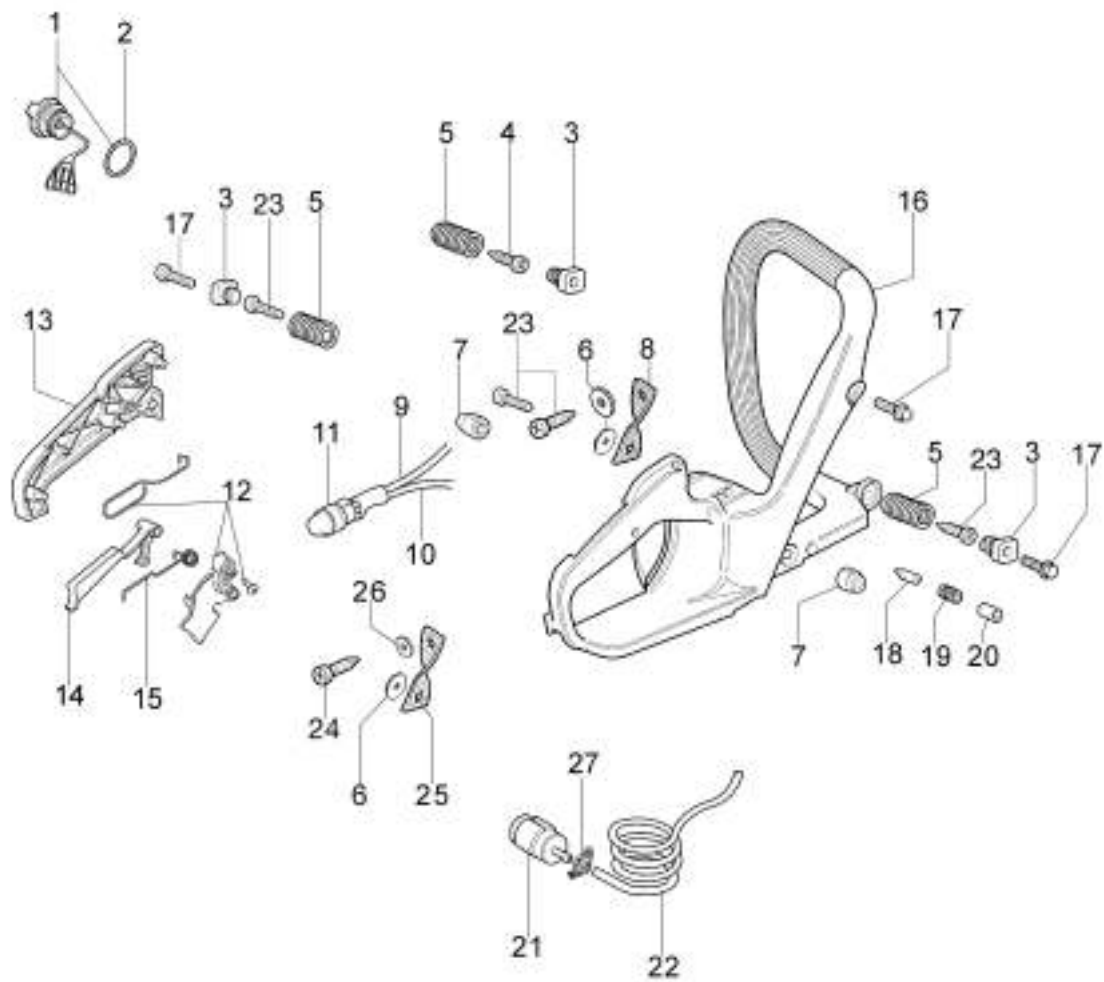

изображение Handle

Ref.Nu	Qty	Part number	Description	Validity from	Validity till	Notes	Bulletin
1	1	50340265R	Cap			arancione/orange	
2	1	099900090R	Ring				
3	3	50070049R	Support				
4	1	3960073R	Screw				
5	3	50070024R	Spring				
6	3	3057005R	Washer				
7	2	50010061R	AV-mount				
8	1	50070182	Strap				
9	1	50060039	Tube				
10	1	50080134R	Tube				
11	1	2318817R	Air purge				
12	1	50070259	Throttle kit				
13	1	50050214AR	Cover				
14	1	50050046AR	Lever				
15	1	097000028R	Spring				
16	1	50070065BR	Tank assy				
17	3	3960099R	Screw				
18	1	094500577AR	Breather valve				
19	1	094500575R	Spring				
20	1	50050071R	Breather valve				
21	1	61400322R	Fuel filter				
22	1	50070064AR	Fuel line				
23	4	094600041AR	Screw				
24	1	3960091AR	Screw				
25	1	50070181	Strap				
26	1	3916005R	Washer				
27	1	4098377R	Band