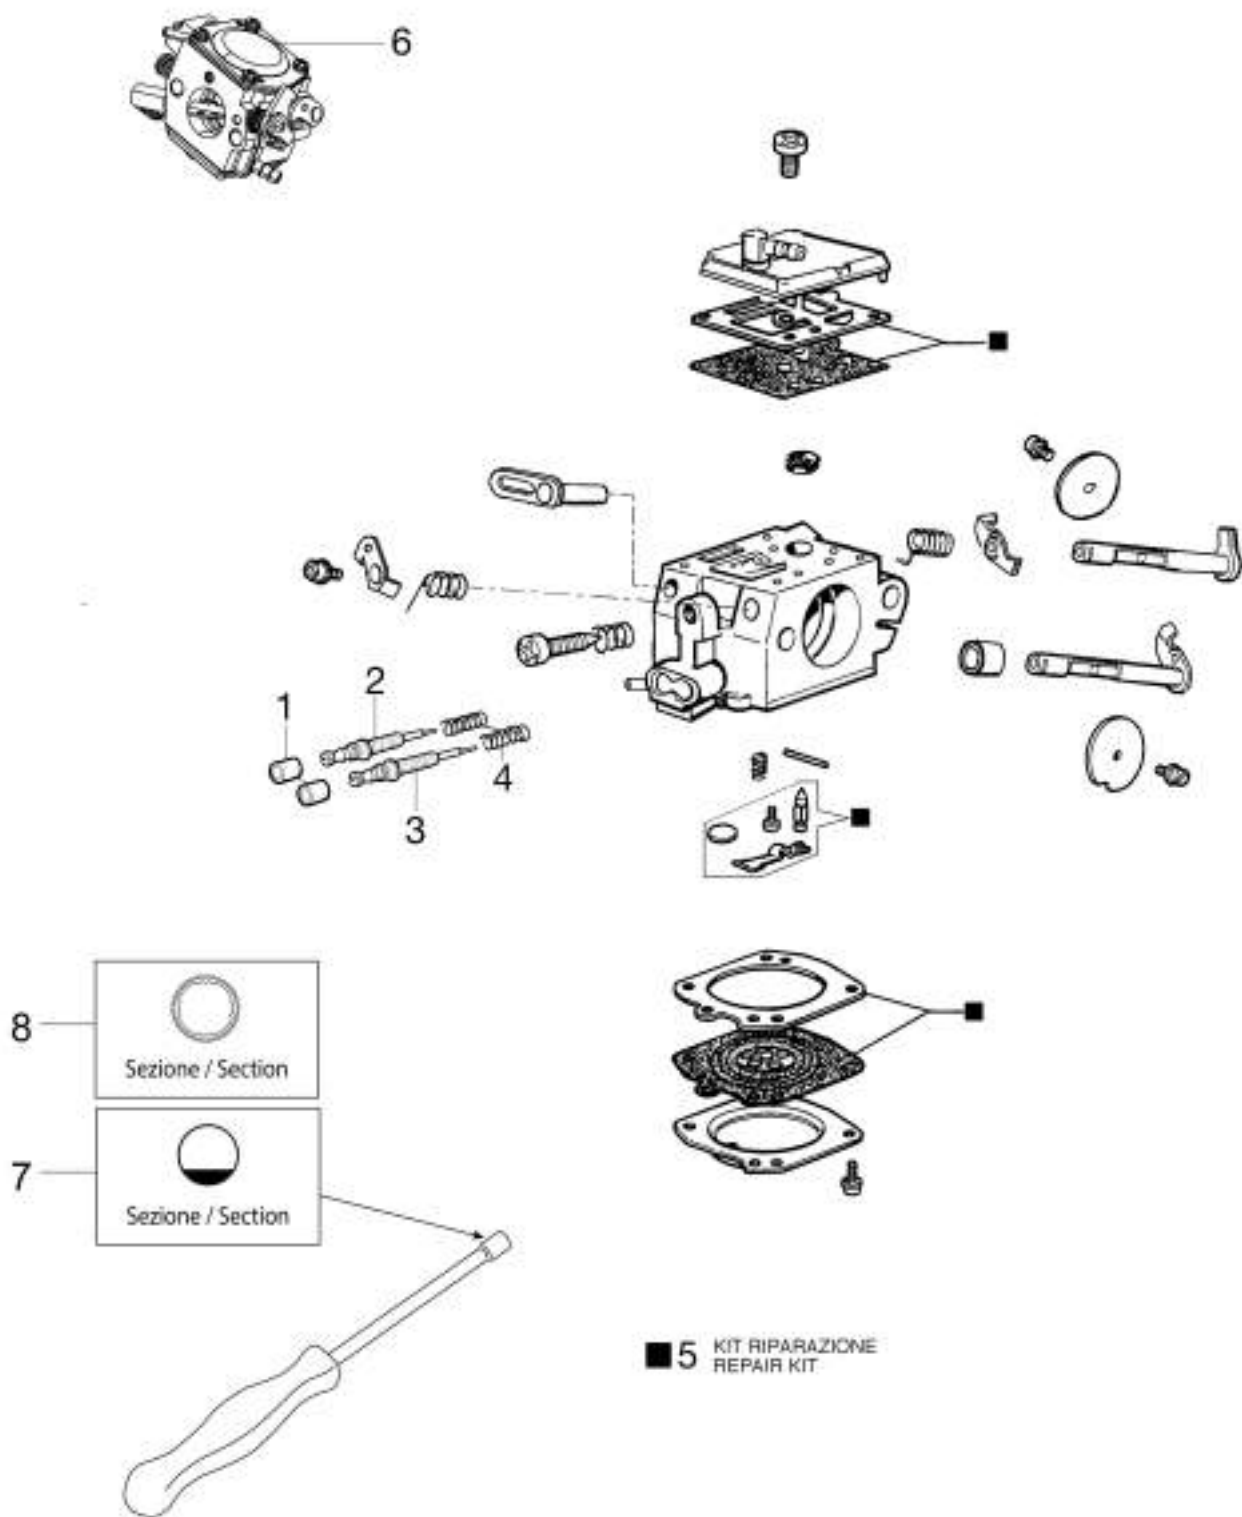

изображение Carburetor HDA-314

Ref.Nu	Qty	Part number	Description	Validity from	Validity till	Notes	Bulletin
1	2	2318106	Cap				
2	1	2318109	Adjust. screw MAX				
3	1	2318984	Adjust. screw MIN				
4	2	2318107	Spring				
5	1	2318673	Repair kit				
6	1	2318981AR	Carburetor HDA-314				
7	1	3055142R	Special screwdriver				
8	1	2304001R	Special screwdriver KNURL-STYLE				EI02-02_22