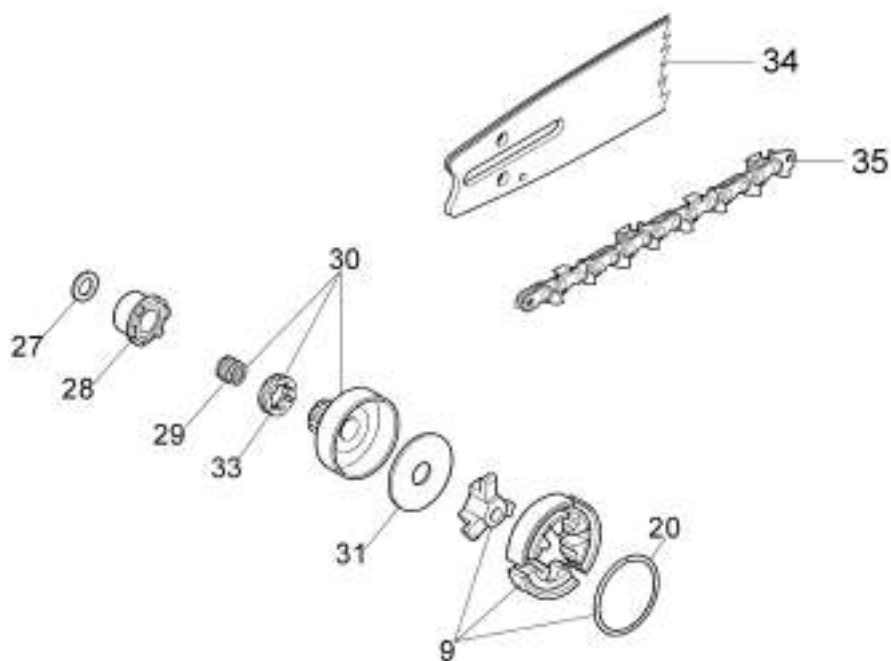

изображение Clutch and brake

Ref.Nu	Qty	Part number	Description	Validity from	Validity till	Notes	Bulletin
1	1	50070095AR	Guard				
2	1	095000219AR	Spring				
3	1	097000107	Plug				
4	1	50010088AR	Spring				
5	1	3960045	Screw				
6	1	50070124AR	Plate				
7	1	3026003R	Ring				
8	1	097000146	Lever				
9	1	094500297AR	Clutch				
10	1	3993070R	Screw				
11	1	50050125R	Plate				
12	1	50050039R	Brake band				
13	1	006000300	Bushing				
14	1	50070149R	Guard				
15	1	50070033	Spike				
16	2	3993070R	Screw				
17	1	50010148R	Nut				
18	1	3960093	Screw				
19	1	50070081R	Cover				
20	1	094500029AR	Spring				
21	1	50070088	Washer				
22	1	3049007	O-ring				
23	1	50070080	Chain tensioner screw				
24	1	50070087AR	Adjuster nut				
25	1	50072027A	Chain tensioner kit				
26	1	50072060CR	Chain cover assy				
27	1	50070069	Washer				
28	1	50070025R	Worm gear				
29	1	005000165R	Bearing				
30	1	50080023	Chain sprocket .325				
31	1	375100012AR	Washer				
32	1	097000106R	Plug				
33	1	094500046R	Ring				
34	1	094600275R	Bar 16" - 41 cm				
34	1	094600285R	Bar 18" - 46 cm				
35	1	001000710R	Chain .325" x .058" (1,5mm)				
35	1	30629007A	Chain .325" x .058" (1,5mm) - 72 links				
36	1	50070084DR	Chain cover				