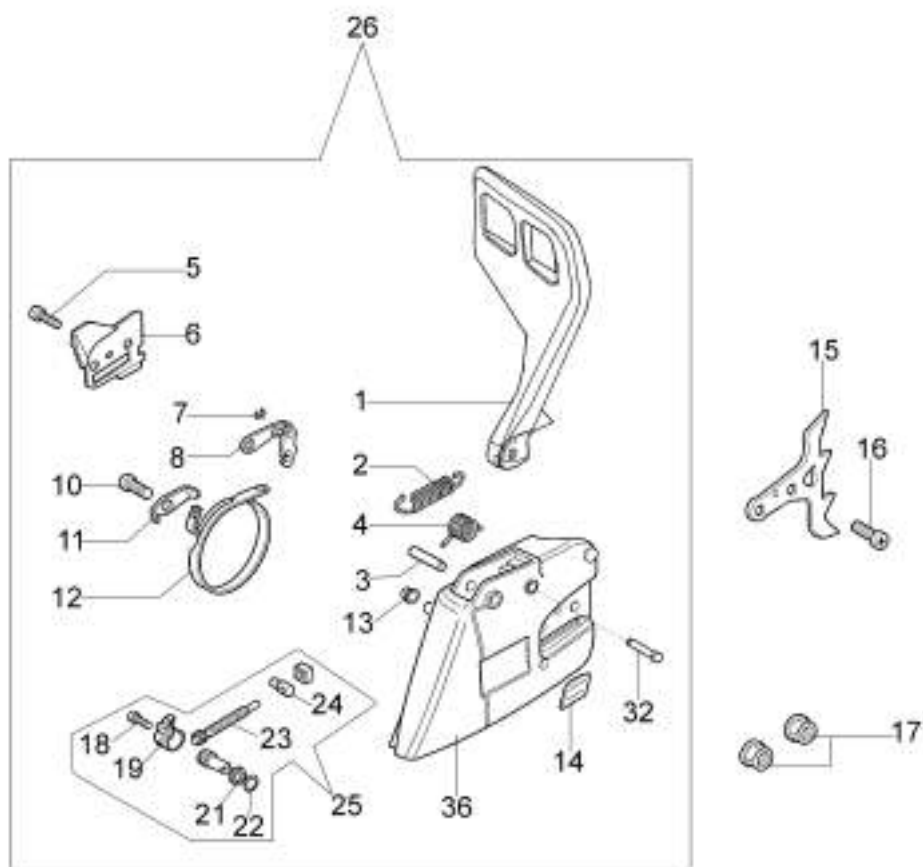

изображение Clutch and brake

Ref.Nu	Qty	Part number	Description	Validity from	Validity till	Notes	Bulletin
1	1	50070095AR	Guard				
2	1	095000219AR	Spring				
3	1	097000107	Plug				
4	1	50010088AR	Spring				
5	1	3960045	Screw				
6	1	50070124AR	Plate				
7	1	3026003R	Ring				
8	1	097000146	Lever				
9	1	094500297AR	Clutch				
10	1	3993070R	Screw				
11	1	50050125R	Plate				
12	1	50050039R	Brake band				
13	1	006000300	Bushing				
14	1	50070149R	Guard				
15	1	50070033	Spike				
16	2	3993070R	Screw				
17	1	50010148R	Nut				
18	1	3960093	Screw				
19	1	50070081R	Cover				
20	1	094500029AR	Spring				
21	1	50070088	Washer				
22	1	3049007	O-ring				
23	1	50070080	Chain tensioner screw				
24	1	50070087AR	Adjuster nut				
25	1	50072027A	Chain tensioner kit				
26	1	50072060CR	Chain cover assy				
27	1	50070069	Washer				
28	1	50070025R	Worm gear				
29	1	005000165R	Bearing				
30	1	50080023	Chain sprocket .325				
31	1	375100012AR	Washer				
32	1	097000106R	Plug				
33	1	094500046R	Ring				
34	1	094600275R	Bar 16" - 41 cm				
34	1	094600285R	Bar 18" - 46 cm				
35	1	001000710R	Chain .325" x .058" (1,5mm)				
35	1	30629007A	Chain .325" x .058" (1,5mm) - 72 links				
36	1	50070084DR	Chain cover				