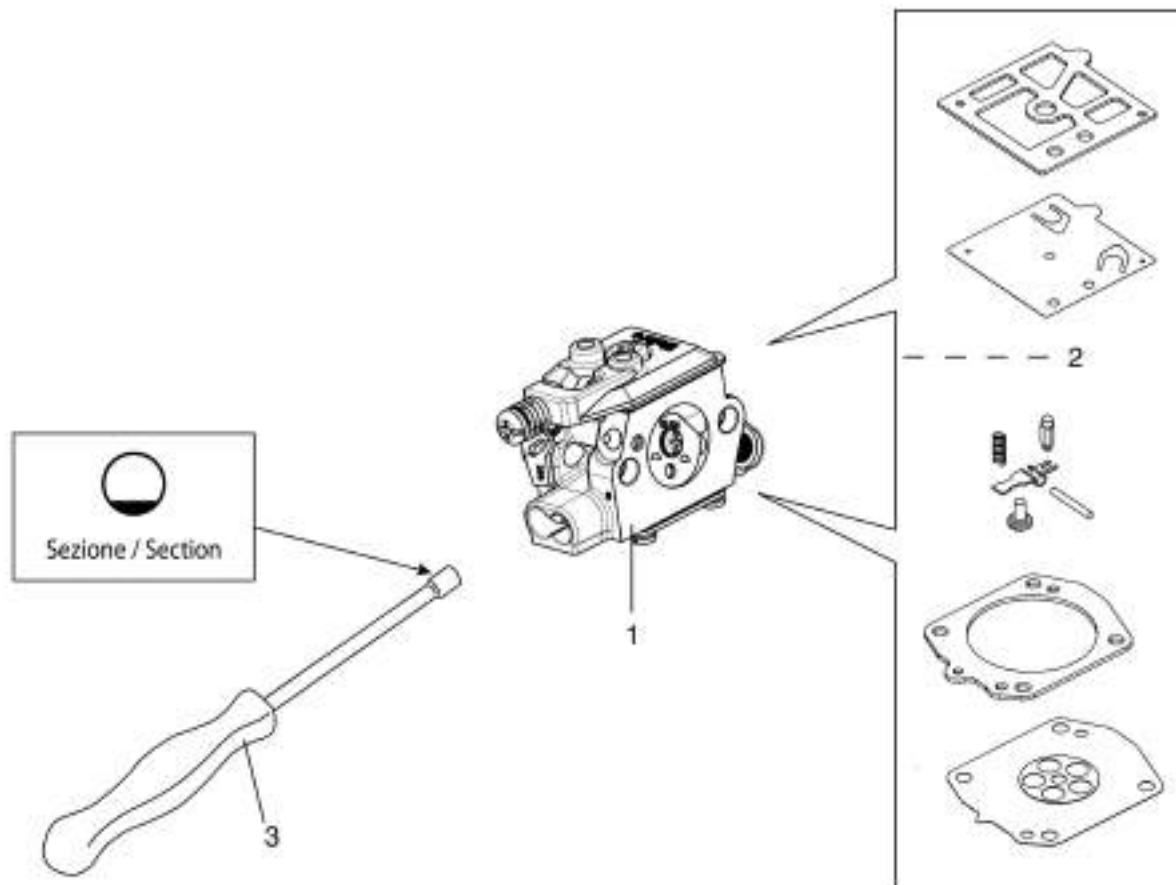

изображение Carburetor HDA-350

Ref.Nu	Qty	Part number	Description	Validity from	Validity till	Notes	Bulletin
1	1	50020105R	Carburetor kit HDA-350				
2	1	2318673	Repair kit				
3	1	3052036R	Special screwdriver "D-style" type