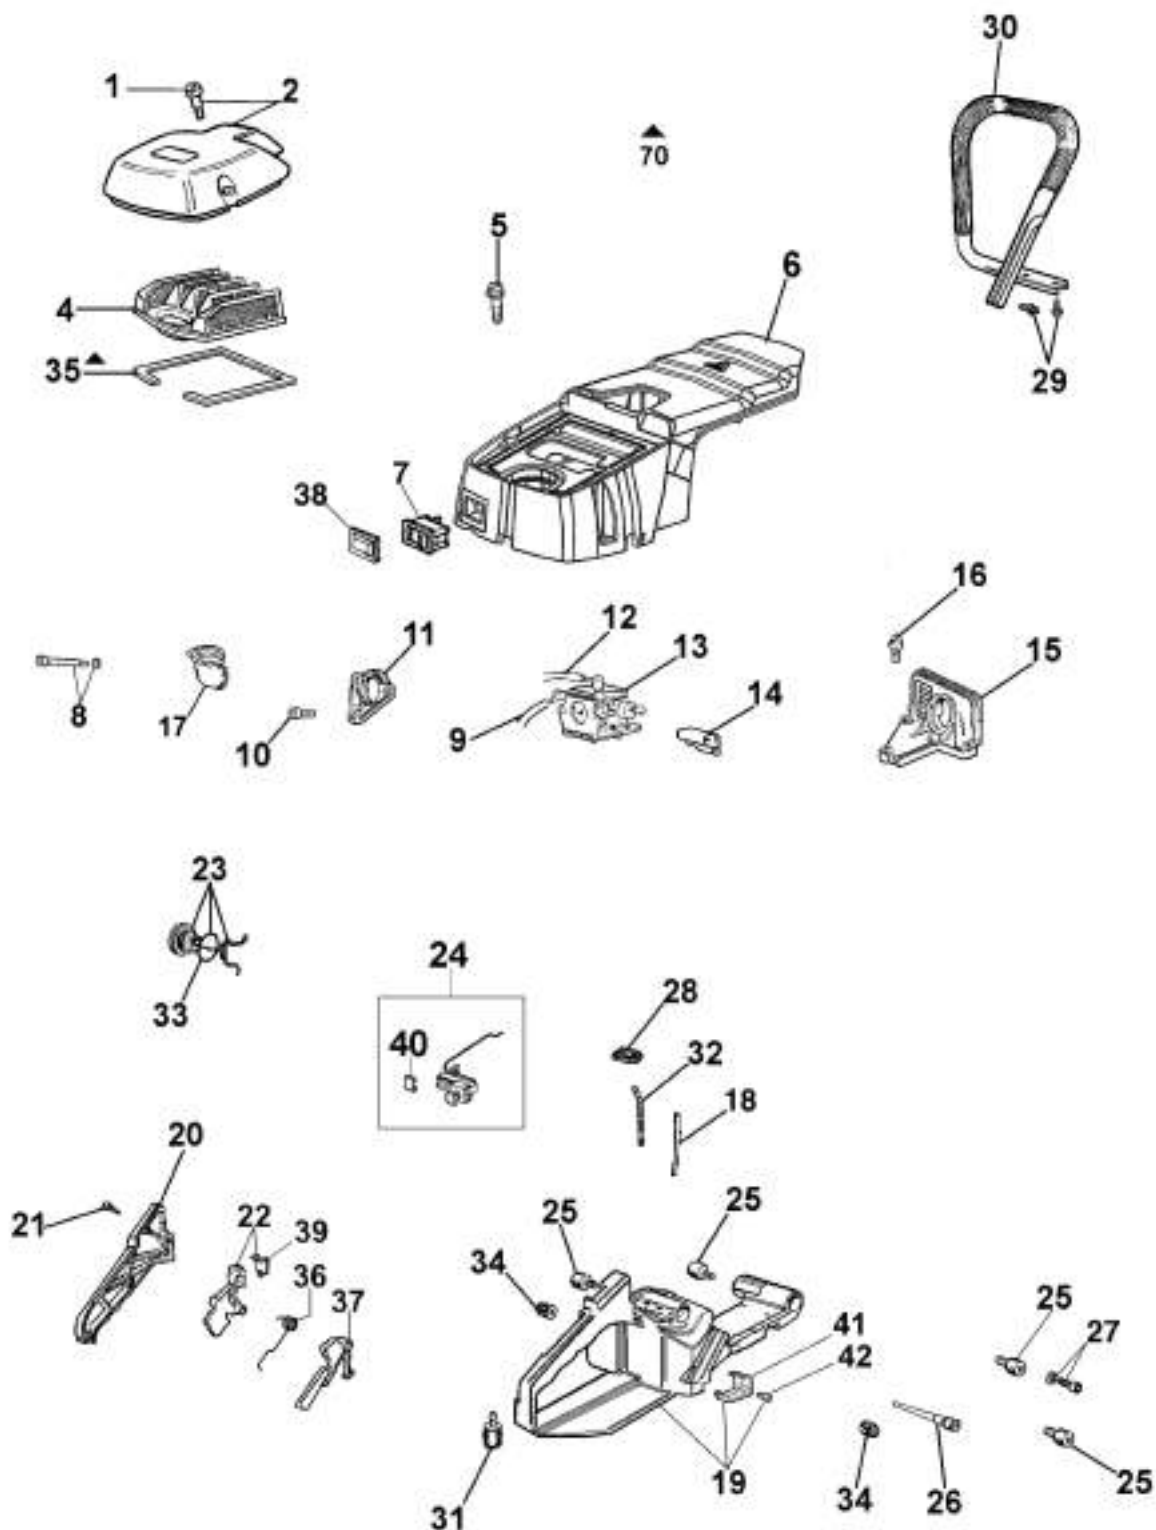

## изображение Engine and starter

---

Ref.Nu	Qty	Part number	Description	Validity from	Validity till	Notes	Bulletin
55	2	3960017AR	Screw				
57	1	52012027	Pawl kit				
58	1	50010331BR	Flywheel				
60	1	50020061AR	Ignition coil				
70	1	50012052B	Gasket set				

## изображение Crankcase and chain brake

Ref.Nu	Qty	Part number	Description	Validity from	Validity till	Notes	Bulletin
49	1	50020075AR	Guard				
50	1	097000106R	Plug				
51	1	50022018R	Chain cover assy				
52	1	50070124AR	Plate				
53	3	3960045	Screw				
54	1	50070149R	Guard				
55	1	50010084	Plate				
56	1	50010039R	Brake band				
57	1	50010353R	Deflector				
58	1	004900137BR	Spring				
59	1	375100012AR	Washer				
60	1	50012023BR	Clutch				
61	1	50012050	Clutch drum				
62	1	50022034	Clutch drum				
63	1	3037016R	Bearing				
64	1	094500046R	Ring				
65	1	006100730R	Ring				
67	1	61350329R	Tube				
69	1	50010243R	Pin				
70	1	50012052B	Gasket set				
80	1	50012036R	Bar 18" - 46 cm				
80	1	50022010R	Bar 18" - 46 cm				
80	1	50022011R	Bar 20" - 51 cm				
81	1	30629007A	Chain .325" x .058" (1,5mm) - 72 links				
81	1	30629001A	Chain .3/8" x .058" (1,5mm) - 68 links				
81	1	30629002A	Chain .3/8" x .058" (1,5mm) - 72 links				