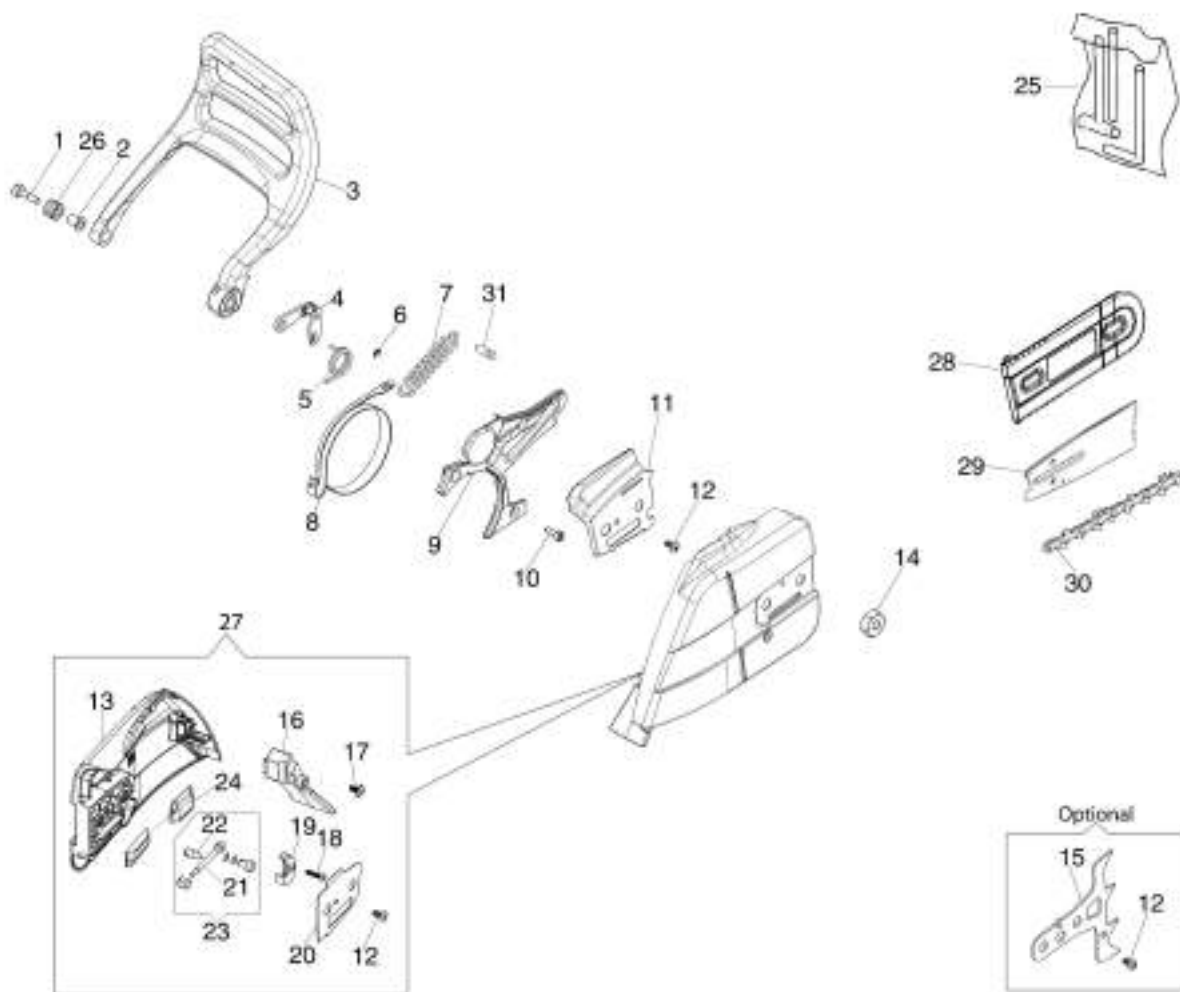

изображение Brake and chain cover

Ref.Nu	Qty	Part number	Description	Validity from	Validity till	Notes	Bulletin
1	1	3891046R	Screw				
2	1	50250138AR	Bushing				
3	1	50250053AR	Guard				
4	1	097000146	Lever				
5	1	50240048R	Spring				
6	1	3026003R	Ring				
7	1	095000219AR	Spring				
8	1	50250046R	Brake band				
9	1	50250056R	Guard				
10	3	3891009R	Screw				
11	1	50250047R	Plate				
12	2	3960045	Screw				
13	1	50250038AR	Cover				
14	2	3980013R	Nut				
15	1	50250125R	Spike				
16	1	50250050R	Guard				
17	1	3960046R	Screw				
18	1	3960009R	Screw				
19	1	50070081R	Cover				
20	1	50250049R	Plate				
21	1	50070080	Chain tensioner screw				
22	1	50250093R	Adjuster nut				
23	1	50250168	Chain tensioner screw kit				
24	2	50070149R	Guard				
25	1	50250090AR	Tool kit				
26	1	50250153R	Buffer				
27	1	50250048AR	Chain cover assy				
28	1	3063088R	Bar cover - 50 cm				
29	1	50250109R	Bar 28" - 71 cm			Optional	
29	1	50250108R	Bar 24" - 61 cm				
29	1	50250106R	Bar 18" - 46 cm				
29	1	50250107R	Bar 20" - 51 cm				
30	1	30629001A	Chain .3/8" x .058" (1,5mm) - 68 links				
30	1	30629002A	Chain .3/8" x .058" (1,5mm) - 72 links				
31	1	50010243R	Pin				