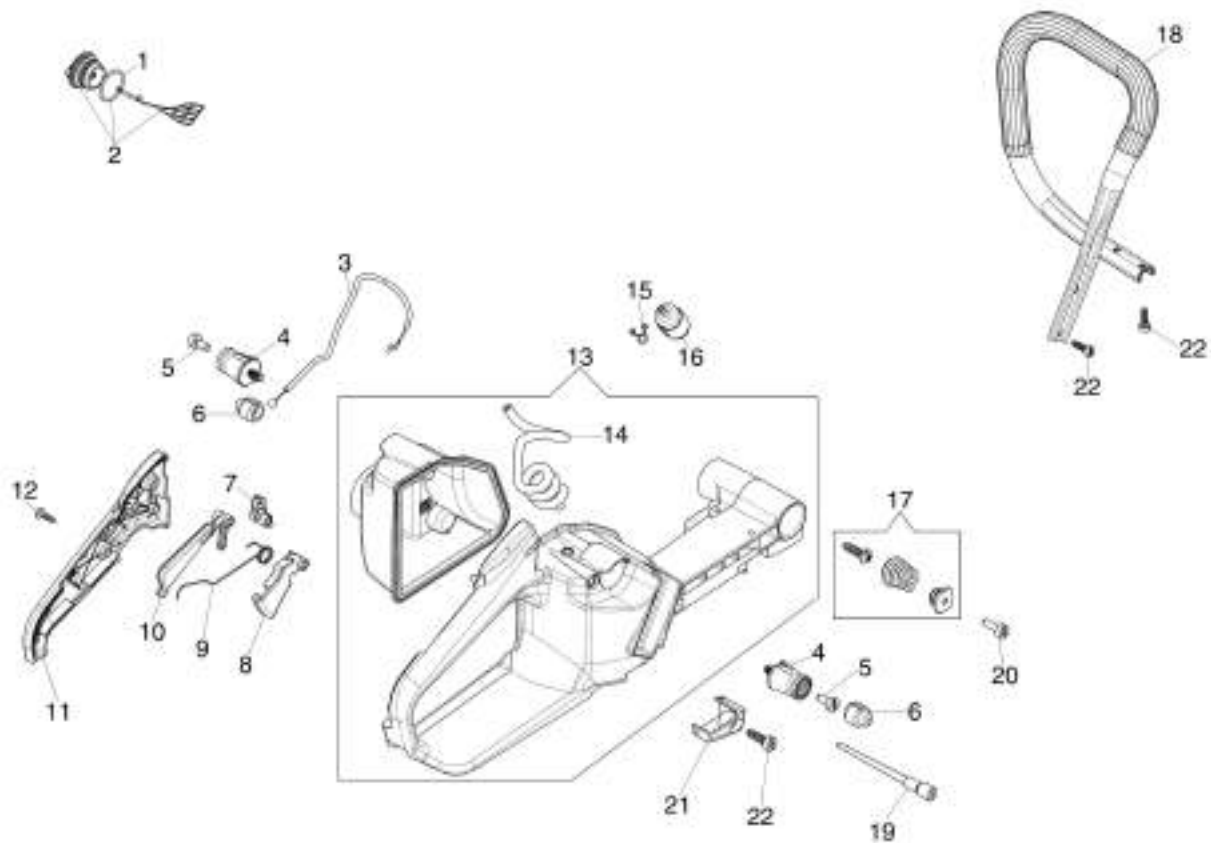

изображение Tank and handle

Ref.Nu	Qty	Part number	Description	Validity from	Validity till	Notes	Bulletin
1	1	099900090R	Ring				
2	1	50340265R	Cap			arancione/orange	
3	1	50250086R	Throttle cable				
4	2	52010066R	AV-mount				
5	2	3891036R	Screw				
6	2	50010061R	AV-mount				
7	1	50250103R	Cam				
8	1	50250097AR	Throttle lever				
9	1	50250122R	Spring				
10	1	50250098R	Lever				
11	1	50250024R	Cover				
12	3	3960032R	Screw				
13	1	50252031CR	Tank				
14	1	50250148R	Tube				
15	1	4098377R	Band				
16	1	50010218R	Fuel filter				
17	2	50250032R	AV-mount				
18	1	50250165AR	Handle				
19	1	099900083BR	Breather valve				
20	2	3891036R	Screw				
21	1	50250025R	Guard				
22	5	3893001R	Screw