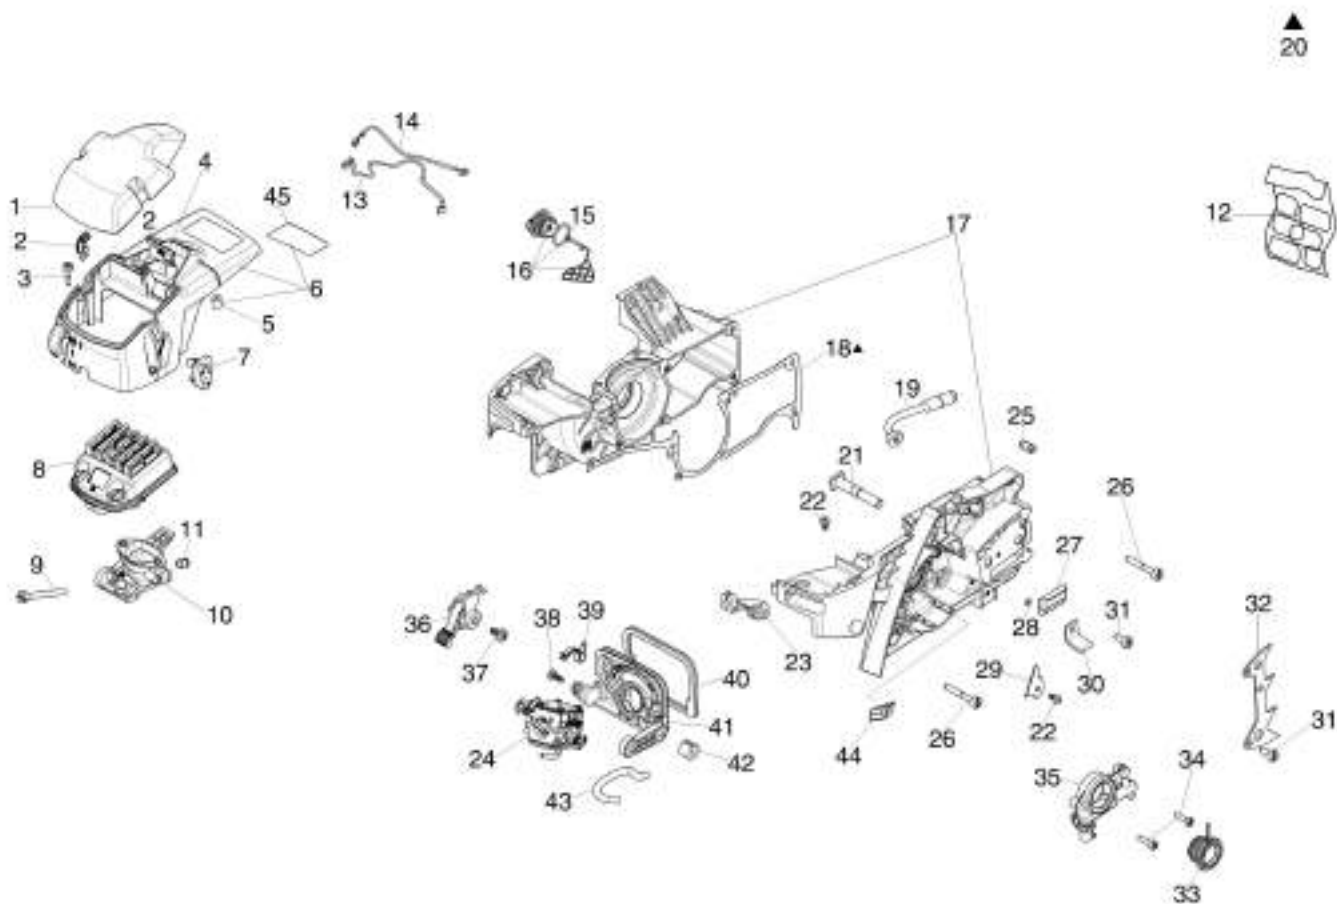

изображение Crankcase and air filter

Ref.Nu	Qty	Part number	Description	Validity from	Validity till	Notes	Bulletin
1	1	50250085R	Filter cover				
2	2	50250151R	Clip				
3	2	3891046R	Screw				
4	2	50250069R	Deflector				
5	1	50070126R	Spacer				
6	1	50252014B	Cover				
7	1	50250129AR	Slide				
8	1	50250026R	Air filter				
9	2	3891064R	Screw				
10	1	50250071AR	Air filter support				
11	2	56550044R	Bushing				
12	1	50250236	Labels kit				
13	1	50250141R	Engine stop wire				
14	1	50250128R	Cable				
15	1	3049047R	O-ring				
16	1	50080150R	Tank cap			arancione/orange	
17	1	50252017A	Crankcase assy				
18	1	50250084R	Gasket				
19	1	097000147AR	Oil suction				
20	1	50252015	Gasket set				
21	2	50250021R	Screw				
22	1	3960045	Screw				
23	1	50250133R	Grommet				
24	1	2318061BR	Carburetor HD-57				
25	1	097000229R	Breather valve				
26	7	3891054R	Screw				
27	1	50070149R	Guard				
28	1	3049005R	O-ring				
29	1	50250012R	Plate				
30	1	50250226R	Clamp				
31	3	3891036R	Screw				
32	1	50250031R	Spike				
33	1	50250083AR	Worm gear				
34	2	3891015R	Screw				
35	1	50250057R	Oil pump				
36	1	50250142R	Stop lever				
37	1	3993053R	Screw				
38	1	3960070AR	Screw				
39	1	50250073R	Spring				
40	1	50250070R	Gasket				
41	1	50250019R	Support				
42	4	50250074R	AV-mount				
43	1	005000028R	Tube				
44	1	50250186R	Limit switch