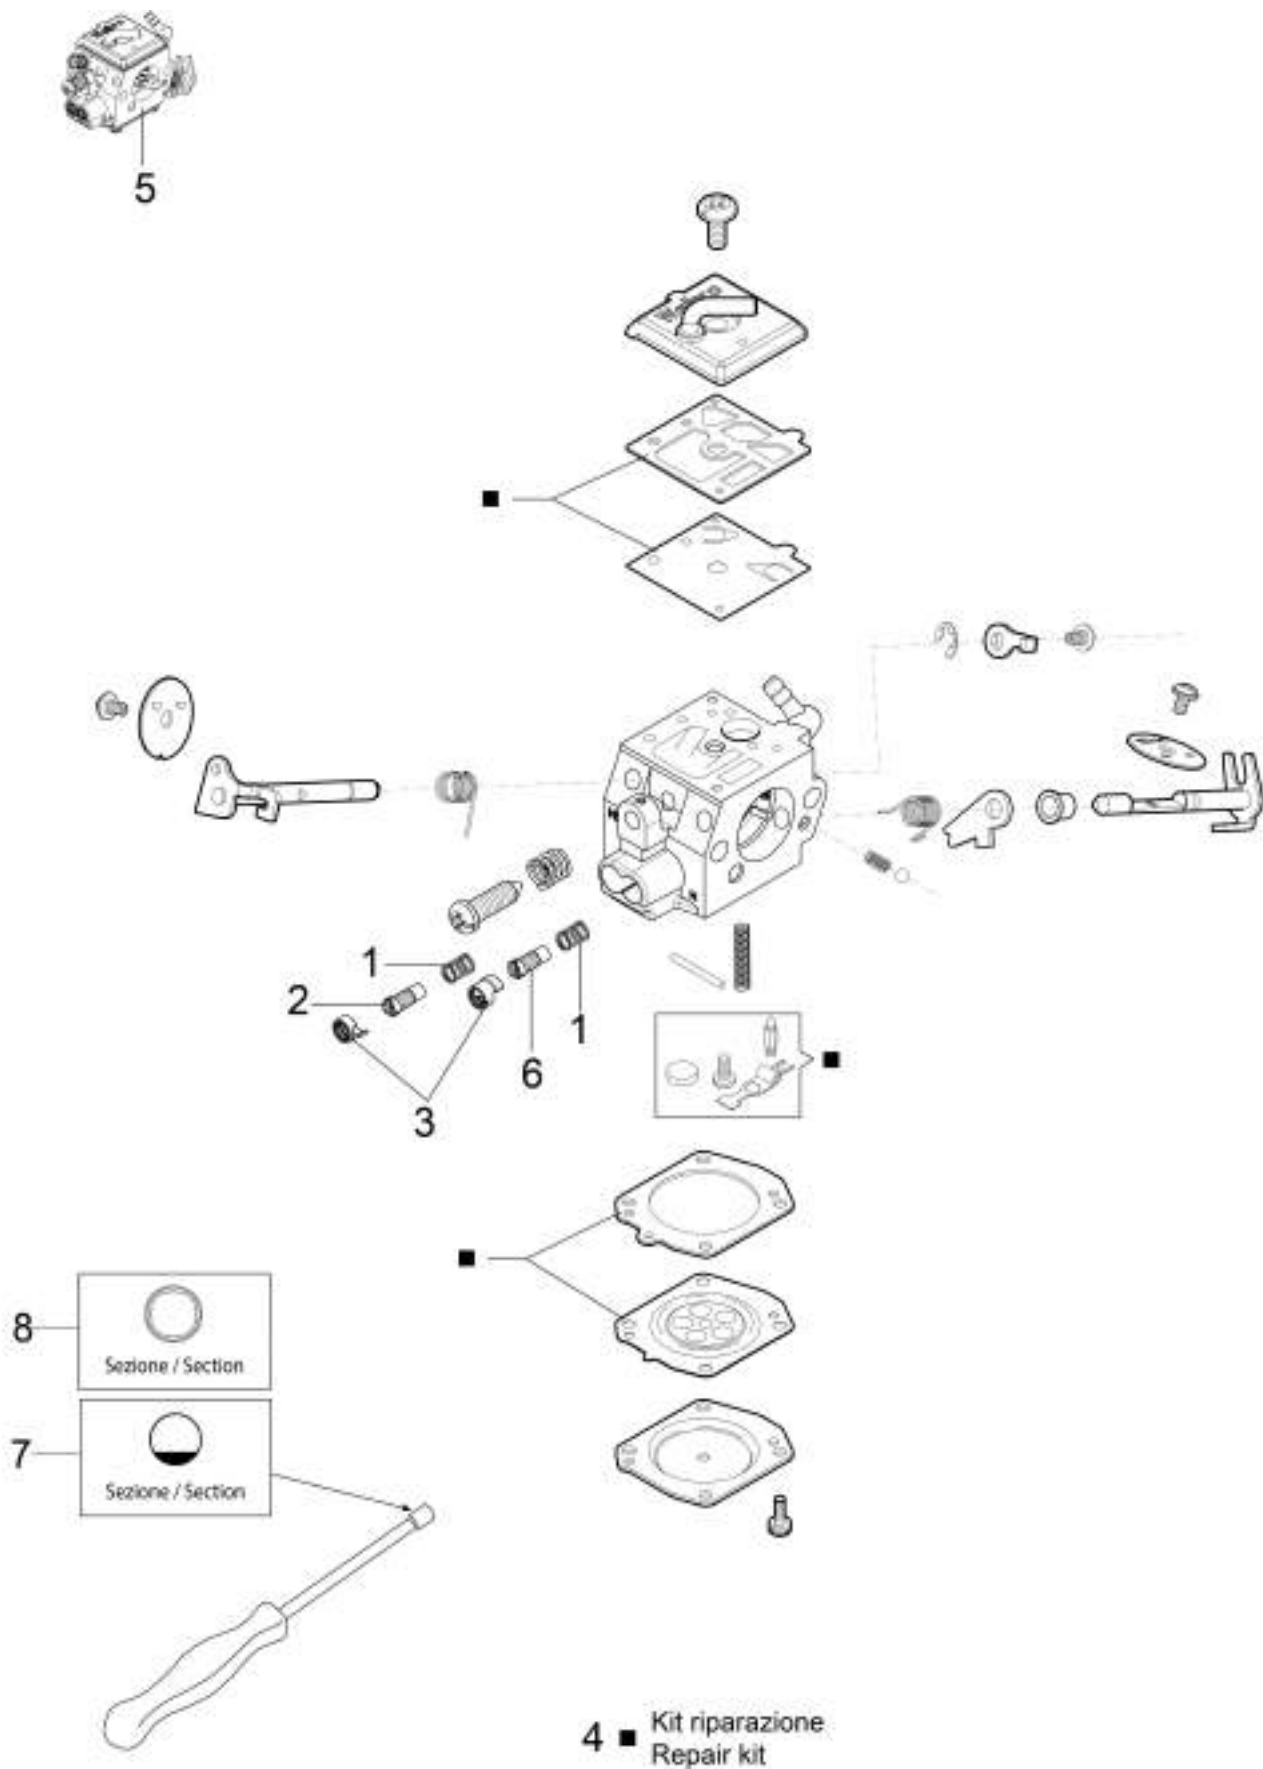

изображение Brake and chain cover

Ref.Nu	Qty	Part number	Description	Validity from	Validity till	Notes	Bulletin
1	1	3891046R	Screw				
2	1	50250138AR	Bushing				
3	1	50250053AR	Guard				
4	1	097000146	Lever				
5	1	50240048R	Spring				
6	1	3026003R	Ring				
7	1	095000219AR	Spring				
8	1	50250046R	Brake band				
9	1	50250056R	Guard				
10	3	3891009R	Screw				
11	1	50250047R	Plate				
12	2	3960045	Screw				
13	1	50250038AR	Cover				
14	2	3980013R	Nut				
15	1	50250125R	Spike				
16	1	50250050R	Guard				
17	1	3960046R	Screw				
18	1	3960009R	Screw				
19	1	50070081R	Cover				
20	1	50250049R	Plate				
21	1	50070080	Chain tensioner screw				
22	1	50250093R	Adjuster nut				
23	1	50250168	Chain tensioner screw kit				
24	2	50070149R	Guard				
25	1	50250090AR	Tool kit				
26	1	50250153R	Buffer				
27	1	50250048AR	Chain cover assy				
28	1	3063088R	Bar cover - 50 cm				
29	1	50250109R	Bar 28" - 71 cm			Optional	
29	1	50250108R	Bar 24" - 61 cm				
29	1	50250106R	Bar 18" - 46 cm				
29	1	50250107R	Bar 20" - 51 cm				
30	1	30629001A	Chain .3/8" x .058" (1,5mm) - 68 links				
30	1	30629002A	Chain .3/8" x .058" (1,5mm) - 72 links				
31	1	50010243R	Pin				