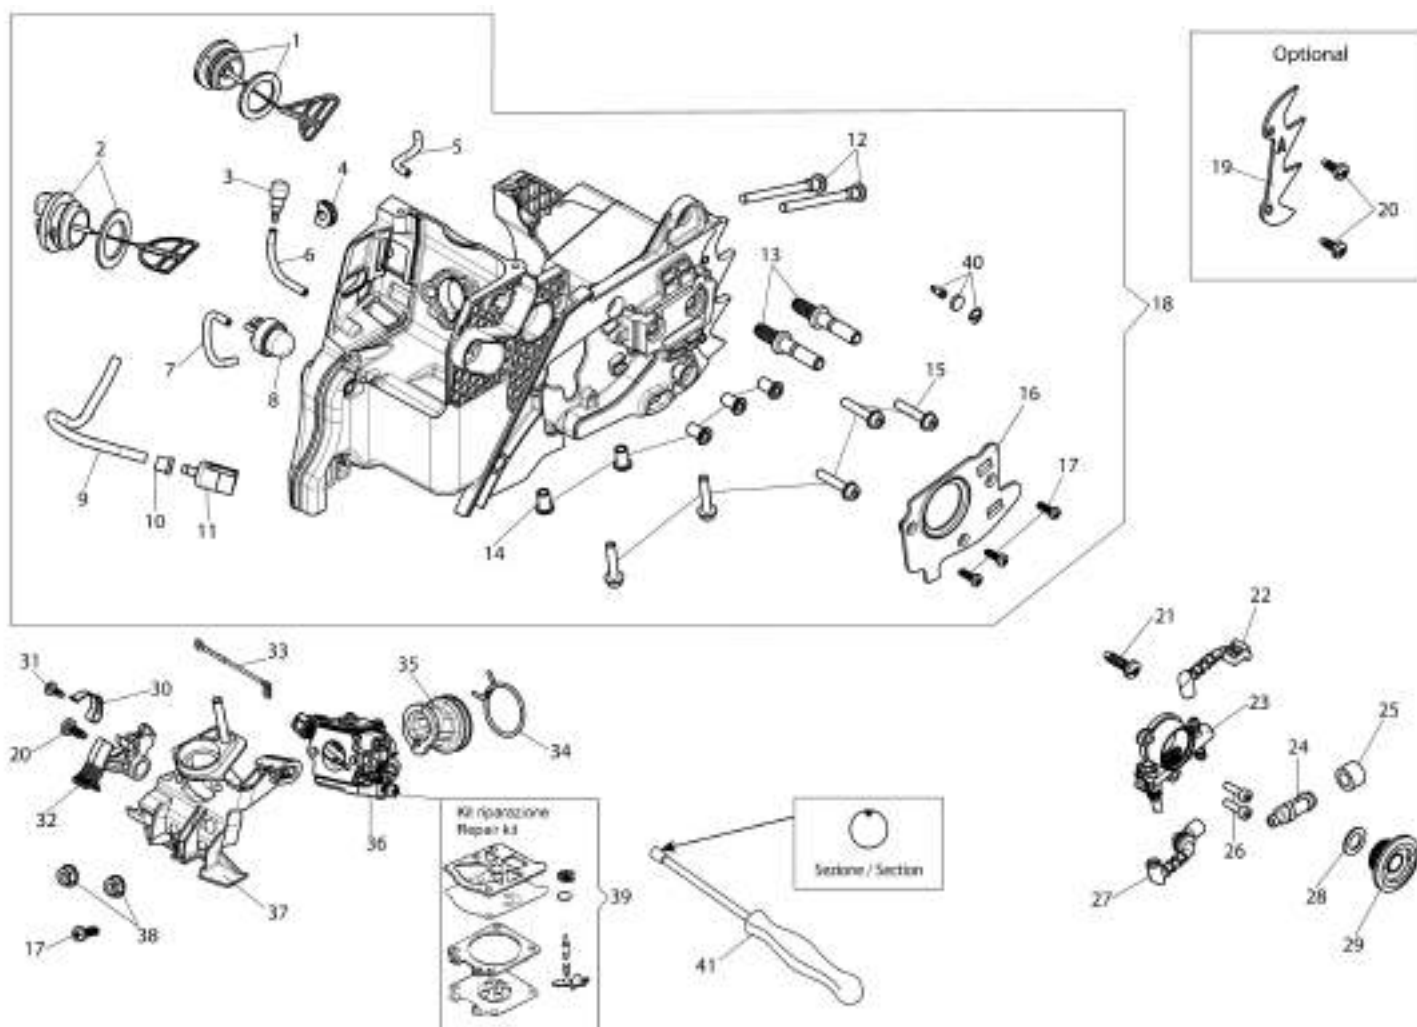

изображение Crankcase

Ref.Nu	Qty	Part number	Description	Validity from	Validity till	Notes	Bulletin
1	1	50310166AR	Oil cap				
2	2	50310165AR	Tank cap				
3	1	61070011AR	Breather valve				
4	1	005000347AR	Grommet				
5	1	50240067R	Tube				
6	1	61370552R	Tube				
7	1	50170321R	Tube				
8	1	2318817R	Air purge				
9	1	3073015AR	Tube				
10	1	61110162BR	Bushing				
11	1	61400322R	Fuel filter				
12	2	50070067A	Tie rod				
13	2	50050052R	Stud				
14	5	50050067R	Spacer				
15	5	3860099R	Screw				
16	1	50330048AR	Oil pump cover				
17	3	3960161R	Screw				
18	1	50332038R	Crankcase assy				
19	1	50310142R	Spike				
20	2	3960070AR	Screw				
21	1	3960099R	Screw				
22	1	50330064R	Hose				
23	1	50330050R	Oil pump				
24	1	50310079R	Oil filter				
25	1	50310080R	Sponge				
26	2	3801087R	Screw				
27	1	50330063AR	Suction tube				
28	1	004400285R	Washer				
29	1	50350004R	Worm gear				
30	1	50240061R	Spring				
31	1	3960109AR	Screw				
32	1	50240060BR	Lever				
33	1	50330026R	Engine stop wire				
34	1	094600103R	Band				
35	1	50170010R	Manifold				
36	1	50240045R	Carburetor				
37	1	50330040AR	Air filter support				
38	2	3914003R	Nut				
39	1	2318340R	Repair kit				
40	1	50310375	Reed valve kit				
41	1	3055130R	Special screwdriver