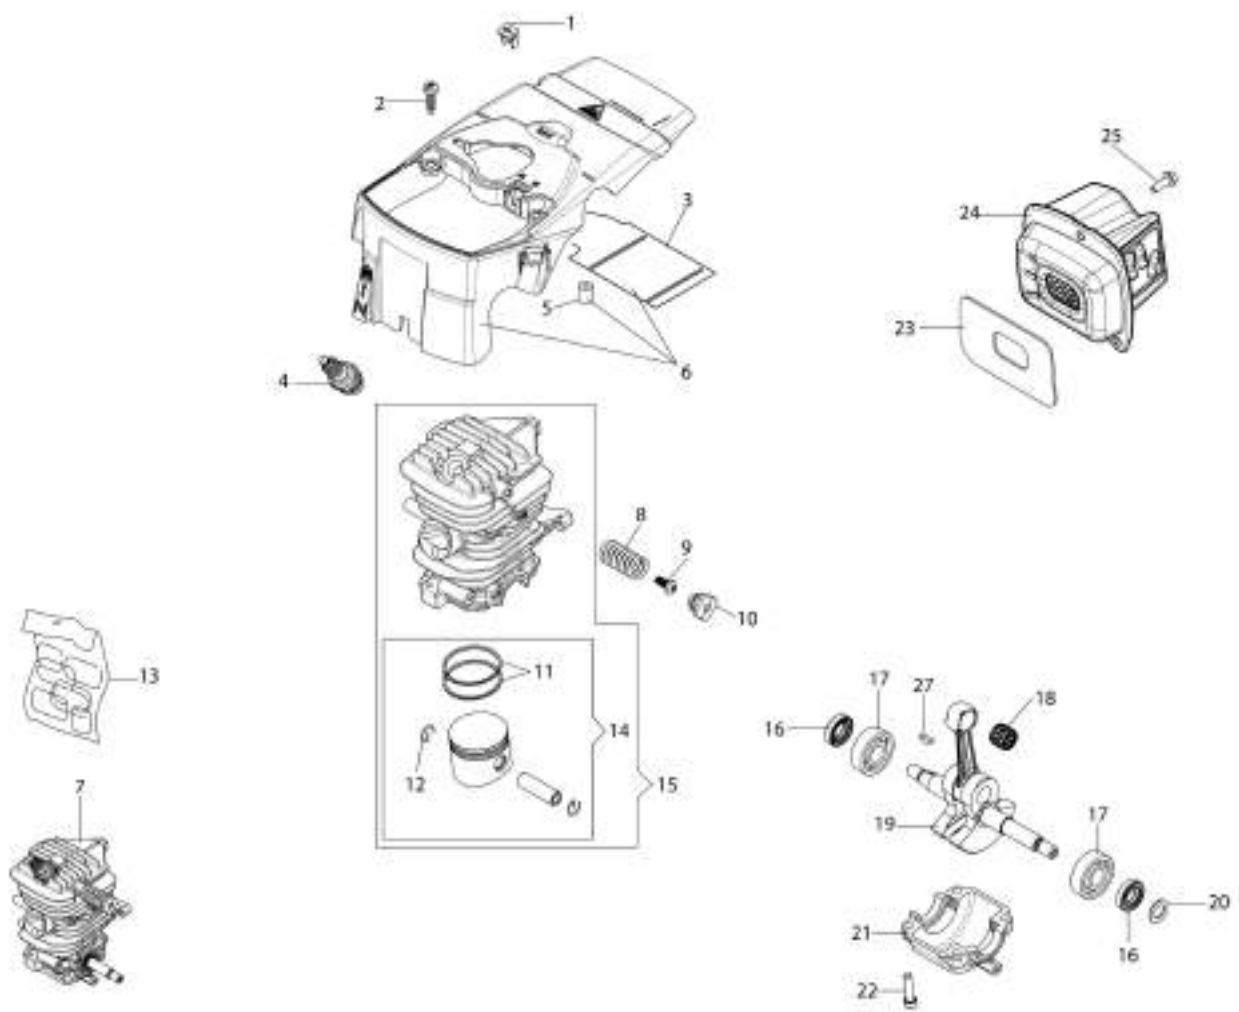

## изображение Engine

Ref.Nu	Qty	Part number	Description	Validity from	Validity till	Notes	Bulletin
1	1	50170032R	Deflector (summer/winter)				
2	3	3960115R	Screw				
3	1	50330075R	Guard				
4	1	3055104R	Spark plug				
5	1	50070126R	Spacer				
6	1	50330084	Engine cover				
7	1	50330088R	Short block				
8	1	50050047AR	Spring				
9	1	3960073R	Screw				
10	1	50170034R	Support				
11	2	61450014R	Piston ring				
12	2	61450013R	Ring				
13	1	50330086	Labels kit				
14	1	61450187AR	Piston assy				
15	1	50330085A	Complete cylinder				
16	2	50272004R	Seal ring				
17	2	094000006R	Bearing				
18	1	50110044R	Bearing				
19	1	50330001AR	Crankshaft				
20	1	004400285R	Washer				
21	1	50330016R	Cover				
22	4	3801051R	Screw				
23	1	50170031R	Gasket				
24	1	50180121R	Muffler				
25	3	3860117R	Screw				
27	1	50310118R	Key				

## изображение Chain cover

Ref.Nu	Qty	Part number	Description	Validity from	Validity till	Notes	Bulletin
1	1	50330017BR	Guard				
2	1	50330024AR	Plate				
3	1	50310263	Chain tensioner screw kit				
4	1	50310027R	Brake band				
5	1	50332001R	Chain cover assy				
6	2	50010148R	Nut				
7	1	50330034AR	Clutch drum				
8	1	50030372R	Roller cage				
9	1	50330035R	Washer				
10	1	50330130R	Clutch				
11	1	3063054R	Bar cover - 40 cm				
12	1	50030190R	Bar 14" - 35 cm				
12	1	50052012R	Bar 16" - 41 cm				
13	1	30629016A	Chain .3/8" x .050" (1,3mm)				
13	1	30629018A	Chain .3/8" x .050" (1,3mm)				