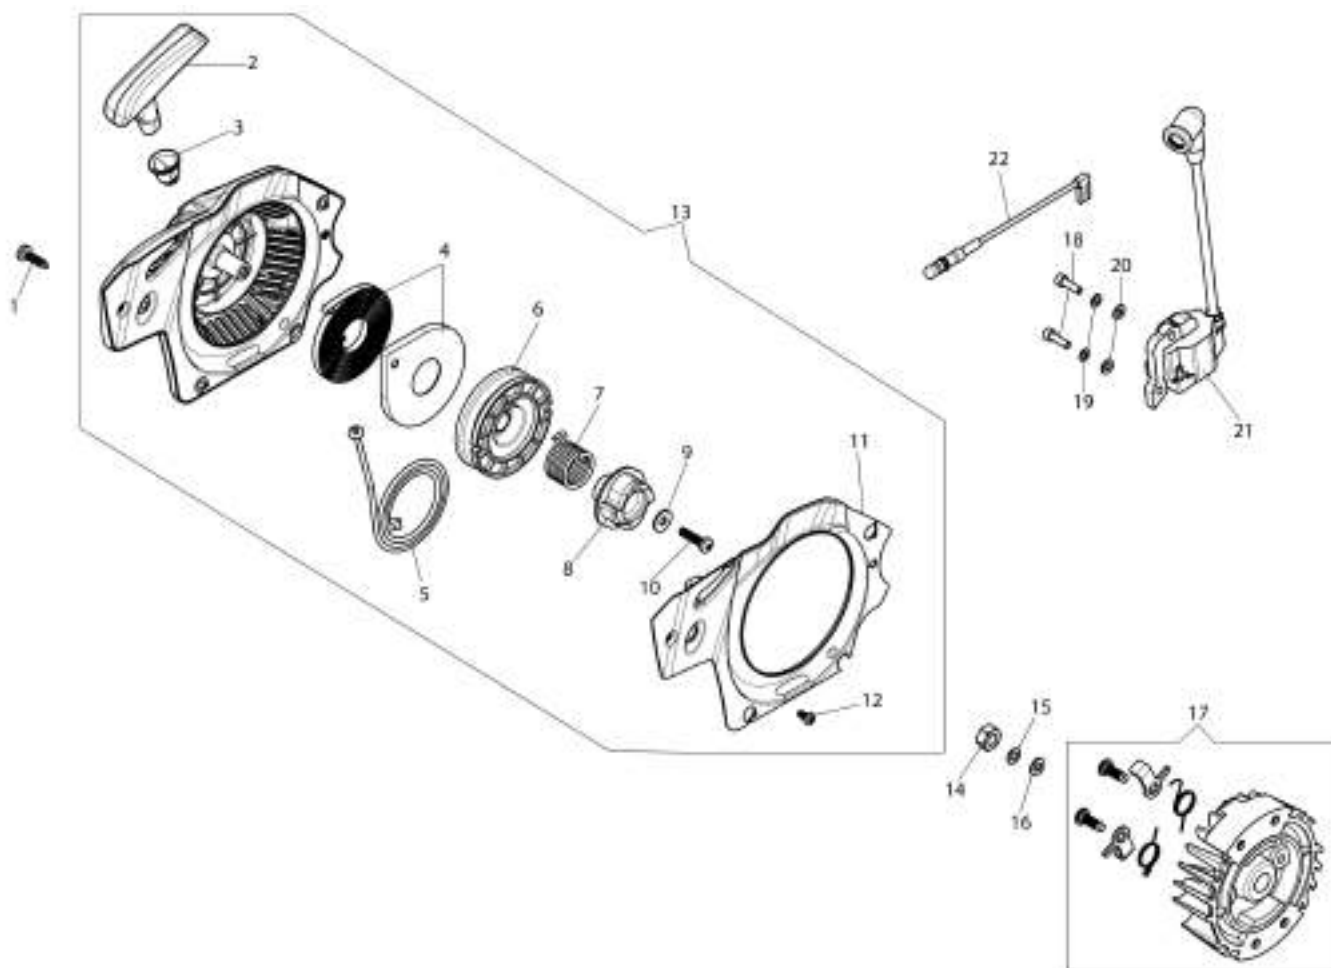

## изображение Engine

Ref.Nu	Qty	Part number	Description	Validity from	Validity till	Notes	Bulletin
1	1	50170032R	Deflector (summer/winter)				
2	3	3960115R	Screw				
3	1	50330075R	Guard				
4	1	3055104R	Spark plug				
5	1	50070126R	Spacer				
6	1	50330084	Engine cover				
7	1	50330088R	Short block				
8	1	50050047AR	Spring				
9	1	3960073R	Screw				
10	1	50170034R	Support				
11	2	61450014R	Piston ring				
12	2	61450013R	Ring				
13	1	50330086	Labels kit				
14	1	61450187AR	Piston assy				
15	1	50330085A	Complete cylinder				
16	2	50272004R	Seal ring				
17	2	094000006R	Bearing				
18	1	50110044R	Bearing				
19	1	50330001AR	Crankshaft				
20	1	004400285R	Washer				
21	1	50330016R	Cover				
22	4	3801051R	Screw				
23	1	50170031R	Gasket				
24	1	50180121R	Muffler				
25	3	3860117R	Screw				
27	1	50310118R	Key				

## изображение Chain cover

Ref.Nu	Qty	Part number	Description	Validity from	Validity till	Notes	Bulletin
1	1	50330017BR	Guard				
2	1	50330024AR	Plate				
3	1	50310263	Chain tensioner screw kit				
4	1	50310027R	Brake band				
5	1	50332001R	Chain cover assy				
6	2	50010148R	Nut				
7	1	50330034AR	Clutch drum				
8	1	50030372R	Roller cage				
9	1	50330035R	Washer				
10	1	50330130R	Clutch				
11	1	3063054R	Bar cover - 40 cm				
12	1	50030190R	Bar 14" - 35 cm				
12	1	50052012R	Bar 16" - 41 cm				
13	1	30629016A	Chain .3/8" x .050" (1,3mm)				
13	1	30629018A	Chain .3/8" x .050" (1,3mm)				