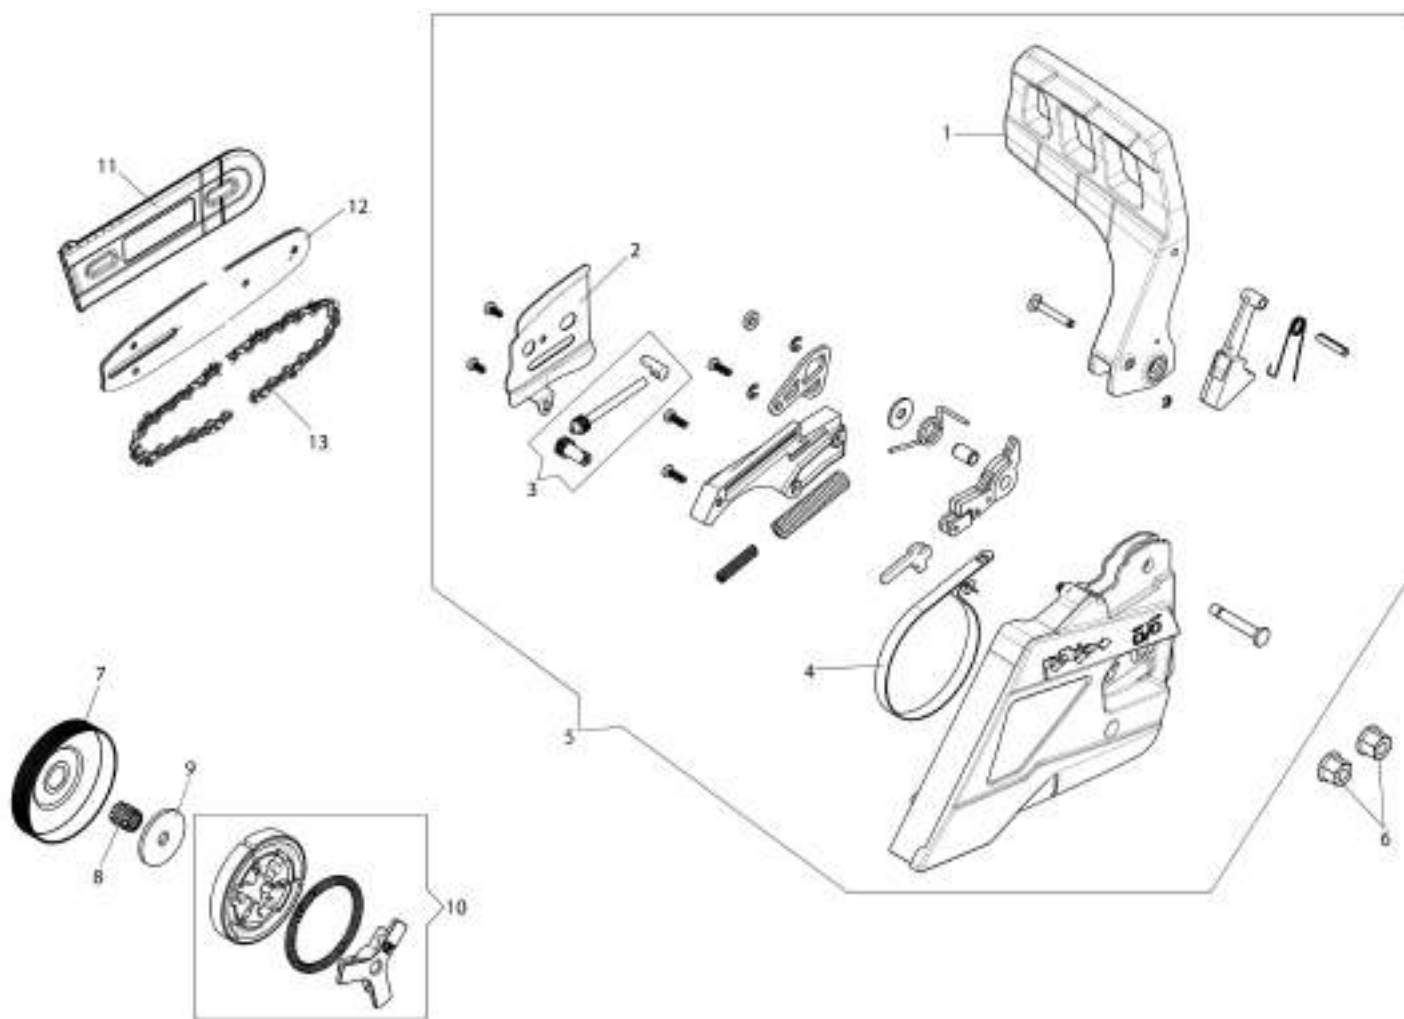

## изображение Crankcase

Ref.Nu	Qty	Part number	Description	Validity from	Validity till	Notes	Bulletin
1	1	50310166AR	Oil cap				
2	2	50310165AR	Tank cap				
3	1	61070011AR	Breather valve				
4	1	005000347AR	Grommet				
5	1	50240067R	Tube				
6	1	61370552R	Tube				
7	1	50170321R	Tube				
8	1	2318817R	Air purge				
9	1	3073015AR	Tube				
10	1	61110162BR	Bushing				
11	1	61400322R	Fuel filter				
12	2	50070067A	Tie rod				
13	2	50050052R	Stud				
14	5	50050067R	Spacer				
15	5	3860099R	Screw				
16	1	50330048AR	Oil pump cover				
17	3	3960161R	Screw				
18	1	50332038R	Crankcase assy				
19	1	50310142R	Spike				
20	2	3960070AR	Screw				
21	1	3960099R	Screw				
22	1	50330064R	Hose				
23	1	50330050R	Oil pump				
24	1	50310079R	Oil filter				
25	1	50310080R	Sponge				
26	2	3801087R	Screw				
27	1	50330063AR	Suction tube				
28	1	004400285R	Washer				
29	1	50350004R	Worm gear				
30	1	50240061R	Spring				
31	1	3960109AR	Screw				
32	1	50240060BR	Lever				
33	1	50330026R	Engine stop wire				
34	1	094600103R	Band				
35	1	50170010R	Manifold				
36	1	50240045R	Carburetor				
37	1	50330040AR	Air filter support				
38	2	3914003R	Nut				
39	1	2318340R	Repair kit				
40	1	50310375	Reed valve kit				
41	1	3055130R	Special screwdriver				

## изображение Chain cover

Ref.Nu	Qty	Part number	Description	Validity from	Validity till	Notes	Bulletin
1	1	50330017BR	Guard				
2	1	50330024AR	Plate				
3	1	50310263	Chain tensioner screw kit				
4	1	50310027R	Brake band				
5	1	50332001R	Chain cover assy				
6	2	50010148R	Nut				
7	1	50330034AR	Clutch drum				
8	1	50030372R	Roller cage				
9	1	50330035R	Washer				
10	1	50330130R	Clutch				
11	1	3063054R	Bar cover - 40 cm				
12	1	50030190R	Bar 14" - 35 cm				
12	1	50052012R	Bar 16" - 41 cm				
13	1	30629016A	Chain .3/8" x .050" (1,3mm)				
13	1	30629018A	Chain .3/8" x .050" (1,3mm)				