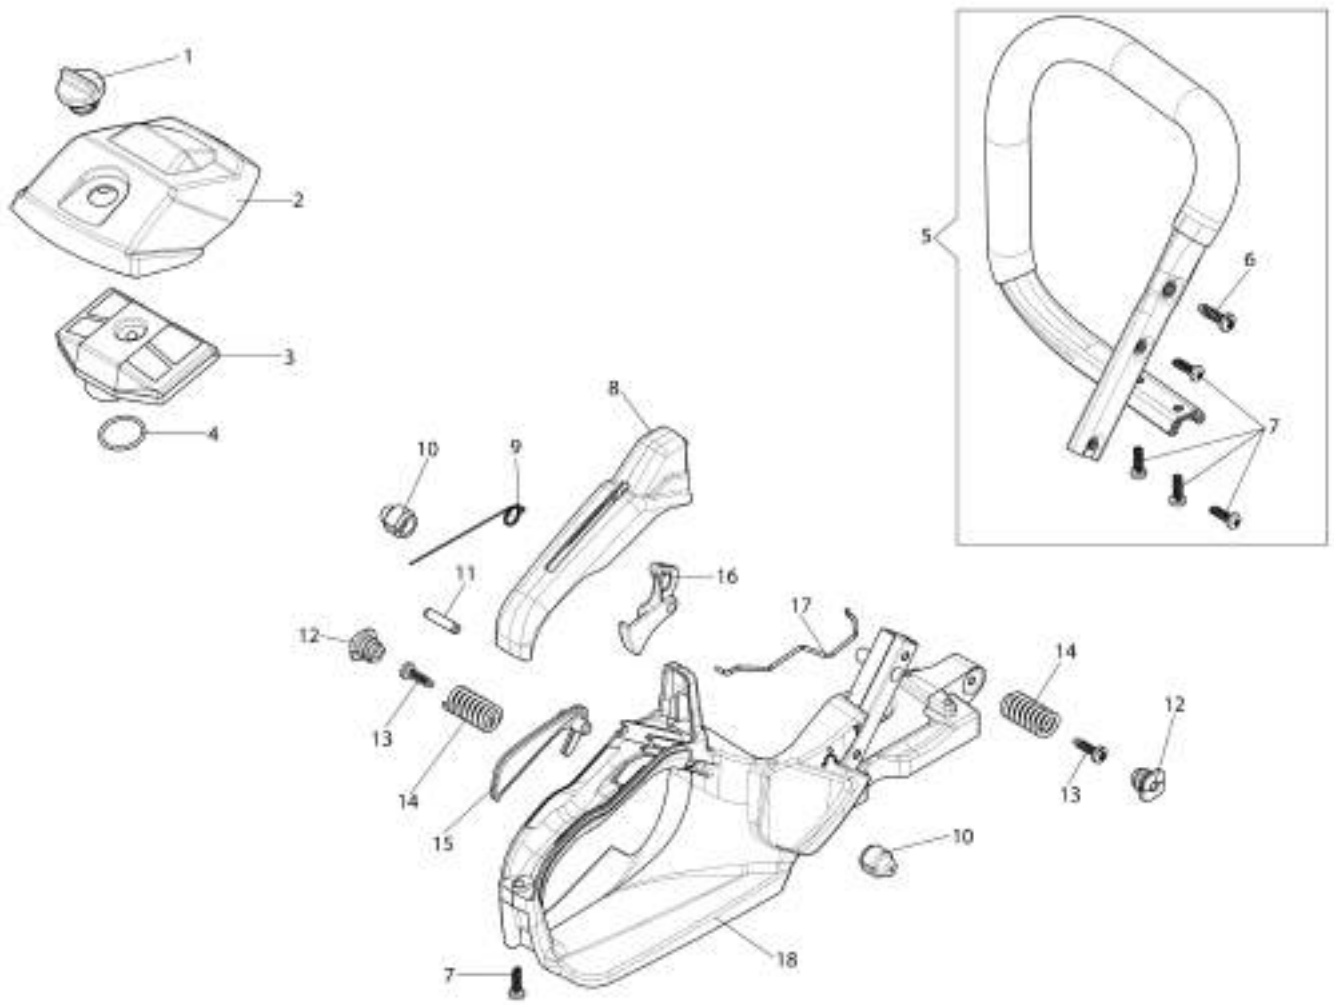

изображение Handle

Ref.Nu	Qty	Part number	Description	Validity from	Validity till	Notes	Bulletin
1	1	50310037AR	Knob				
2	1	50330019R	Air filter cover				
3	1	50330082R	Air filter				
4	1	50310155R	Gasket				
5	1	50332007BR	Handle				
6	1	3960099R	Screw				
7	5	3960165R	Screw				
8	1	50330022BR	Cover				
9	1	50310091R	Spring				
10	2	50010061R	AV-mount				
11	1	3022039R	Locking sleeve				
12	2	50170034R	Support				
13	2	3960115R	Screw				
14	2	50050047AR	Spring				
15	1	50310090CR	Lever				
16	1	50310092AR	Throttle lever				
17	1	50330078R	Throttle rod				
18	1	50330021BR	Handle