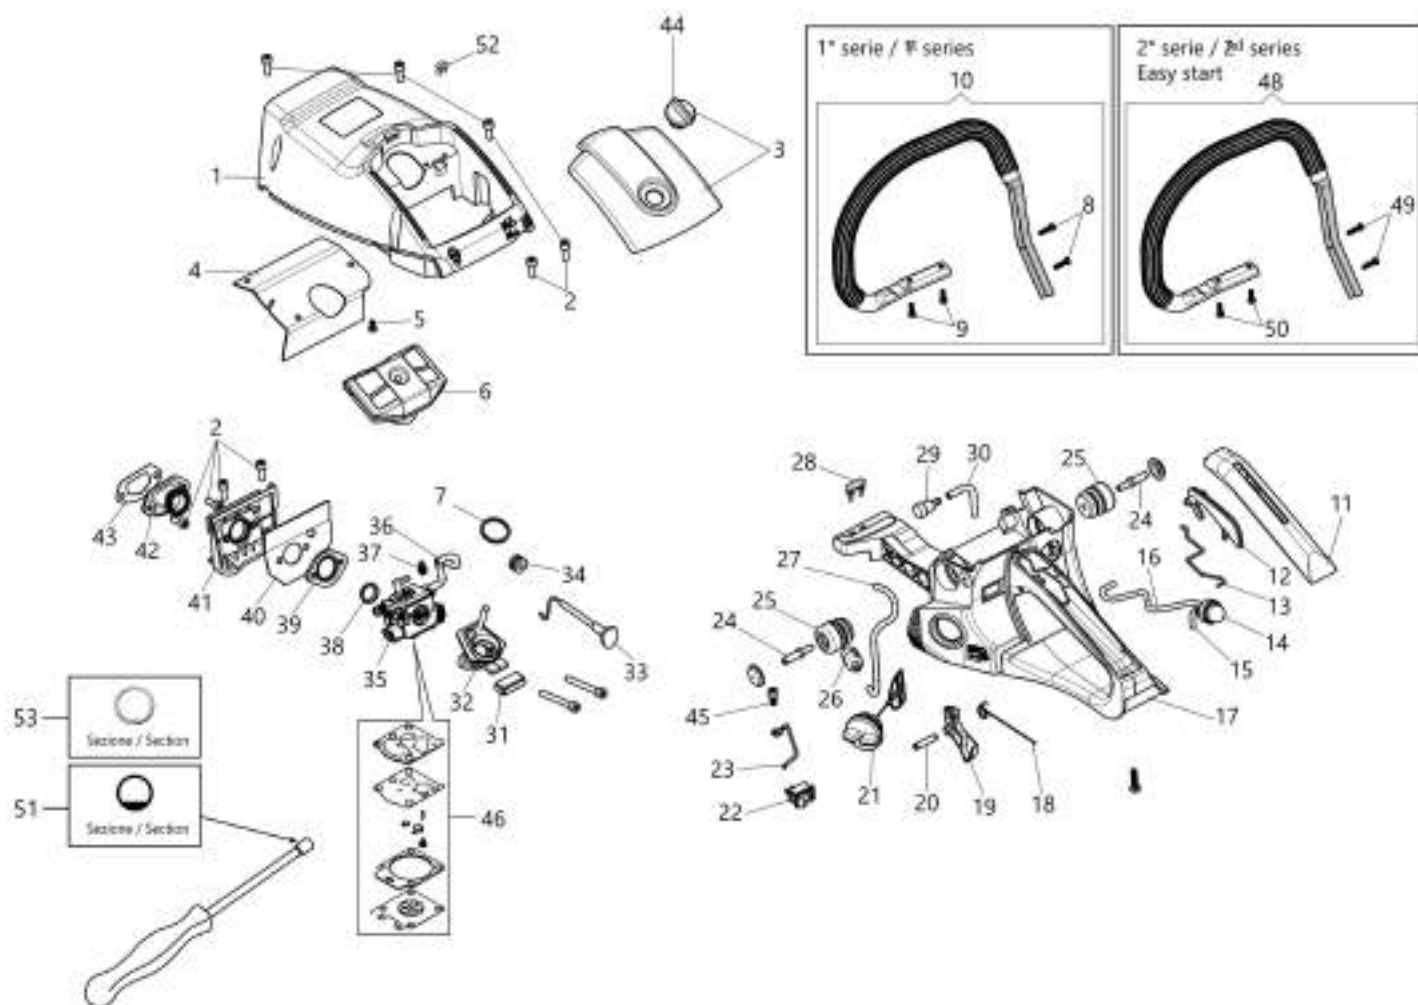

изображение Tank and air filter

Ref.Nu	Qty	Part number	Description	Validity from	Validity till	Notes	Bulletin
1	1	50310041CR	Cover				
2	9	3801083R	Screw				
3	1	50310261	Air filter cover				
4	1	50310170R	Deflector				
5	3	3960167R	Screw				
6	1	50310272AR	Air filter				
7	1	50310155R	Gasket				
8	2	3960164R	Screw				
9	2	3960165R	Screw				
10	1	50312092R	Handle				
11	1	50310089AR	Cover				
12	1	50310090CR	Lever				
13	1	50310088R	Throttle rod				
14	1	2318817R	Air purge				
15	1	50310203R	Tube				
16	1	50310202R	Tube				
17	1	50310316R	Tank assy				
18	1	50310091R	Spring				
19	1	50310092AR	Throttle lever				
20	1	3022039R	Locking sleeve				
21	1	50310165AR	Tank cap				
22	1	50310143AR	Switch				
23	1	50310144R	Cable				
24	2	50310087R	Special screw				
25	2	50310139R	AV-mount				
26	1	094600450R	Fuel filter				
27	1	50310337	Fuel line				
28	1	50310140R	AV-mount				
29	1	61070011AR	Breather valve				
30	1	61370552R	Tube				
31	1	50310047R	Filter support				
32	1	50310319R	Air filter support		SN 8160221854 -		BT4-165-11/20
32	1	50310319R	Air filter support	SN 8160221855 - 8380240905			BT4-165-11/20
33	1	50310042AR	Lever				
34	1	50310043R	Buffer				
35	1	2318648AR	Carburetor WT-1213				EI02-02_22
36	1	50310096R	Suction tube				
37	1	4098377R	Band				
38	1	50310050R	Ring				
39	1	50310051R	Flange				
40	1	50310052R	Gasket				
41	1	50310053R	Support				
42	1	50310008R	Manifold				
43	1	50310145R	Gasket