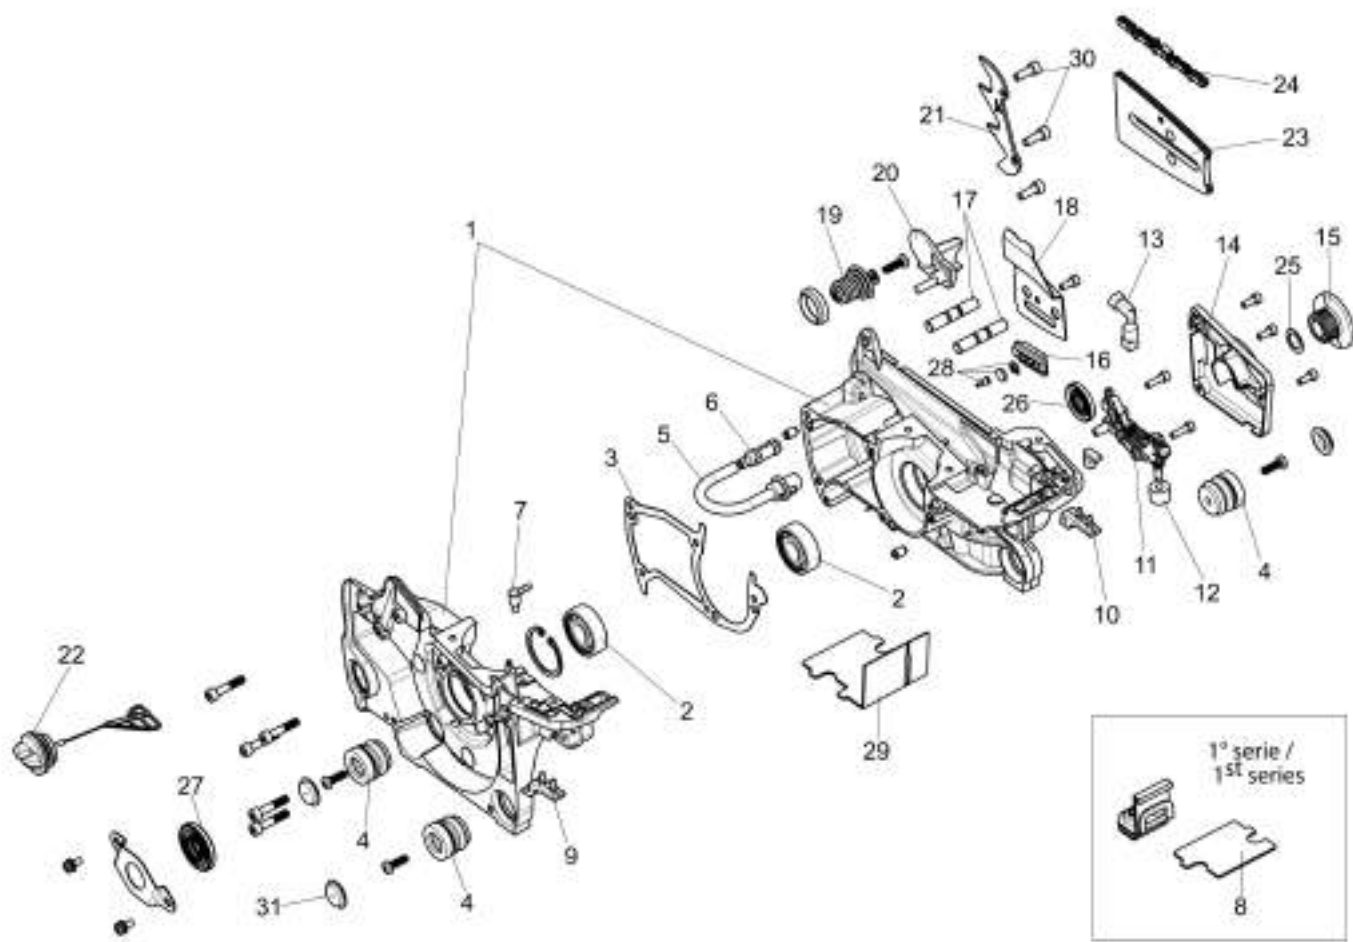

изображение Tank and air filter

Ref.Nu	Qty	Part number	Description	Validity from	Validity till	Notes	Bulletin
1	1	50310041CR	Cover				
2	9	3801083R	Screw				
3	1	50310261	Air filter cover				
4	1	50310170R	Deflector				
5	3	3960167R	Screw				
6	1	50310272AR	Air filter				
7	1	50310155R	Gasket				
8	2	3960164R	Screw				
9	2	3960165R	Screw				
10	1	50312092R	Handle				
11	1	50310089AR	Cover				
12	1	50310090CR	Lever				
13	1	50310088R	Throttle rod				
14	1	2318817R	Air purge				
15	1	50310203R	Tube				
16	1	50310202R	Tube				
17	1	50310316R	Tank assy				
18	1	50310091R	Spring				
19	1	50310092AR	Throttle lever				
20	1	3022039R	Locking sleeve				
21	1	50310165AR	Tank cap				
22	1	50310143AR	Switch				
23	1	50310144R	Cable				
24	2	50310087R	Special screw				
25	2	50310139R	AV-mount				
26	1	094600450R	Fuel filter				
27	1	50310337	Fuel line				
28	1	50310140R	AV-mount				
29	1	61070011AR	Breather valve				
30	1	61370552R	Tube				
31	1	50310047R	Filter support				
32	1	50310319R	Air filter support		SN 8160221854 -		BT4-165-11/20
32	1	50310319R	Air filter support	SN 8160221855 - 8380240905			BT4-165-11/20
33	1	50310042AR	Lever				
34	1	50310043R	Buffer				
35	1	2318648AR	Carburetor WT-1213				EI02-02_22
36	1	50310096R	Suction tube				
37	1	4098377R	Band				
38	1	50310050R	Ring				
39	1	50310051R	Flange				
40	1	50310052R	Gasket				
41	1	50310053R	Support				
42	1	50310008R	Manifold				
43	1	50310145R	Gasket				

изображение Chain cover and clutch

Ref.Nu	Qty	Part number	Description	Validity from	Validity till	Notes	Bulletin
1	1	50310017AR	Guard				
2	1	50310027R	Brake band				
3	1	50310263	Chain tensioner screw kit				
4	1	50310011AR	Plate				
5	1	50312003R	Chain cover assy				
6	1	50310004R	Clutch				
7	1	50310073R	Washer				
8	1	50310005R	Clutch drum			.325	
8	1	50310193R	Clutch drum			3/8	
9	1	3037041R	Thrust bearing				
10	2	50010148R	Nut				
11	1	50310388	Labels kit				