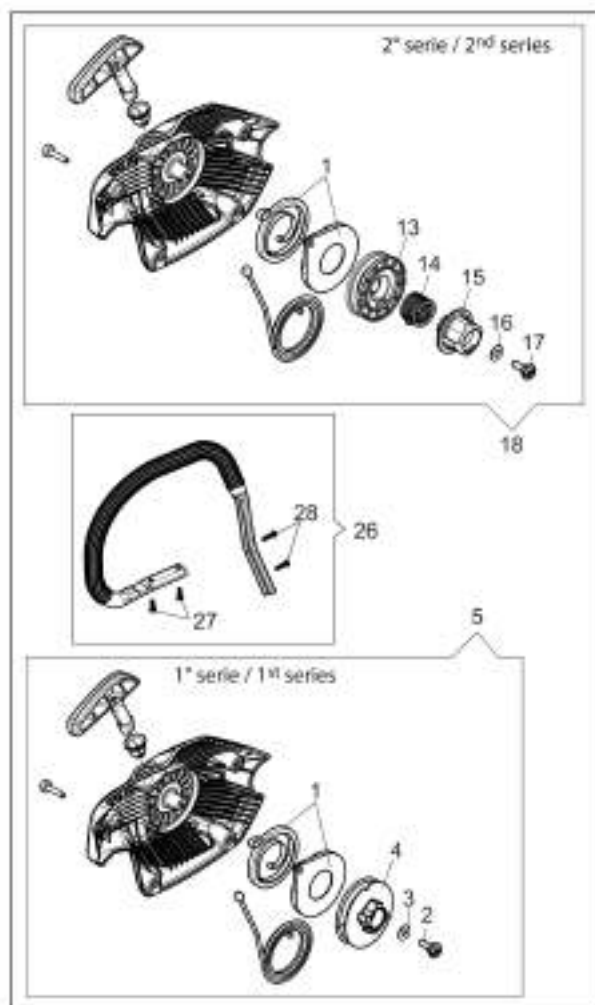

GSH 510 (Euro 2 - Euro 5) Chainsaw

Документы

Engine

Starter assy

Tank and air filter

Chain cover and clutch

Crankcase

изображение Engine

Ref.Nu	Qty	Part number	Description	Validity from	Validity till	Notes	Bulletin
1	1	50310176AR	Gasket				
2	2	50310060R	Screw				
3	1	50312059AR	Muffler assy	SN 8380472817			BT4-167-12/20
4	4	3801051R	Screw				
5	1	3055104R	Spark plug				
6	1	50310076AR	Gasket				
7	2	50310113R	Piston ring Ø45				
8	2	50310115R	Ring				
9	1	50312016R	Piston assy				
10	1	50310257	Complete cylinder				
11	1	50310259	Set roller cage and washer				
12	1	50310118R	Key				
13	1	50310152AR	Crankshaft				
14	1	50312059AR	Muffler assy		SN 8380472816		BT4-167-12/20

изображение Tank and air filter

Ref.Nu	Qty	Part number	Description	Validity from	Validity till	Notes	Bulletin
44	1	50310037AR	Knob				
45	1	3801084R	Screw				
46	1	2318671	Repair kit				
48	1	50312092R	Handle				
49	1	3960164R	Screw				
50	1	3960165R	Screw				
51	1	3052036R	Special screwdriver "D-style" type				
52	1	50170032R	Deflector (summer/winter)				
53	1	2304001R	Special screwdriver KNURL-STYLE				EI02-02_22

изображение Chain cover and clutch

Ref.Nu	Qty	Part number	Description	Validity from	Validity till	Notes	Bulletin
1	1	50310017AR	Guard				
2	1	50310027R	Brake band				
3	1	50310263	Chain tensioner screw kit				
4	1	50310011AR	Plate				
5	1	50312003R	Chain cover assy				
6	1	50310004R	Clutch				
7	1	50310073R	Washer				
8	1	50310005R	Clutch drum			.325	
8	1	50310193R	Clutch drum			3/8	
9	1	3037041R	Thrust bearing				
10	2	50010148R	Nut				
11	1	50310388	Labels kit				