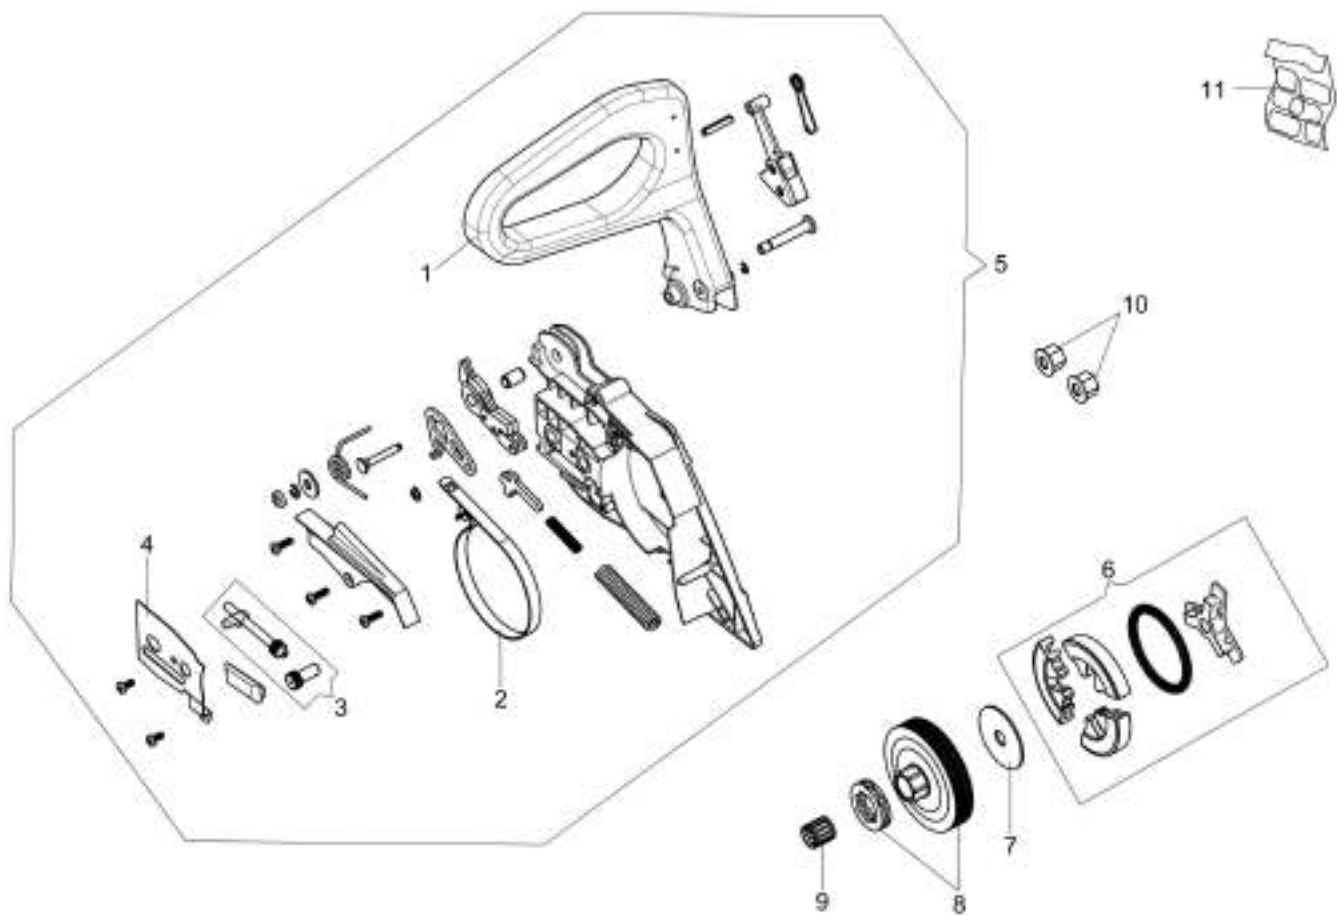

изображение Starter assy

Ref.Nu	Qty	Part number	Description	Validity from	Validity till	Notes	Bulletin
1	1	50310260	Kit spring				
2	1	3960162R	Screw		SN 8388229999		BT4-161-09/18
3	1	50310033R	Washer		SN 8388229999		BT4-161-09/18
4	1	50310030AR	Starter pulley		SN 8388229999		BT4-161-09/18
5	1	50312004AR	Starter assy		SN 8388229999		BT4-161-09/18
6	1	2501011AR	Ignition coil				
7	2	3801086R	Screw				
8	1	50310063R	Wire				
9	1	50310009R	Flywheel				
10	1	3916009R	Washer				
11	1	3833080R	Washer				
12	1	004000142R	Nut				
13	1	50310302AR	Pulley	SN 8388230001			BT4-161-09/18
14	1	50270231R	Spring	SN 8388230001			BT4-161-09/18
15	1	50310301R	Sprocket	SN 8388230001			BT4-161-09/18
16	1	094600054R	Washer	SN 8388230001			BT4-161-09/18
17	1	3960164R	Screw	SN 8388230001			BT4-161-09/18
18	1	50310303R	Starter assy				BT4-168-08/22
19	1	50310368R	Pulley				
20	1	61450496R	Spring				
21	1	50310369AR	Sprocket				
22	1	50312082R	Starter assy				
23	1	50312092R	Handle				
24	1	3960165R	Screw				
25	1	3960164R	Screw				
26	1	50312092R	Handle				BT4-168-08/22
27	1	3960165R	Screw				
28	1	3960164R	Screw				

изображение Chain cover and clutch

Ref.Nu	Qty	Part number	Description	Validity from	Validity till	Notes	Bulletin
1	1	50310017AR	Guard				
2	1	50310027R	Brake band				
3	1	50310263	Chain tensioner screw kit				
4	1	50310011AR	Plate				
5	1	50312003R	Chain cover assy				
6	1	50310004R	Clutch				
7	1	50310073R	Washer				
8	1	50310005R	Clutch drum			.325	
8	1	50310193R	Clutch drum			3/8	
9	1	3037041R	Thrust bearing				
10	2	50010148R	Nut				
11	1	50310388	Labels kit				