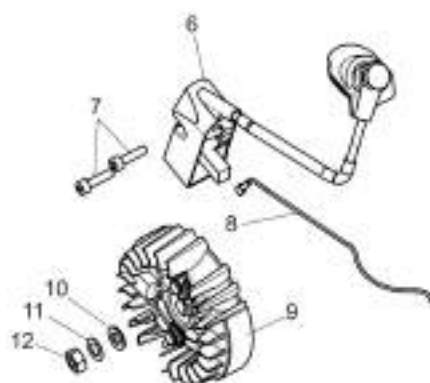

изображение Starter assy

Ref.Nu	Qty	Part number	Description	Validity from	Validity till	Notes	Bulletin
1	1	50310260	Kit spring				
2	1	3960162R	Screw		SN 8388229999		BT4-161-09/18
3	1	50310033R	Washer		SN 8388229999		BT4-161-09/18
4	1	50310030AR	Starter pulley		SN 8388229999		BT4-161-09/18
5	1	50312004AR	Starter assy		SN 8388229999		BT4-161-09/18
6	1	2501011AR	Ignition coil				
7	2	3801086R	Screw				
8	1	50310063R	Wire				
9	1	50310009R	Flywheel				
10	1	3916009R	Washer				
11	1	3833080R	Washer				
12	1	004000142R	Nut				
13	1	50310302AR	Pulley	SN 8388230001			BT4-161-09/18
14	1	50270231R	Spring	SN 8388230001			BT4-161-09/18
15	1	50310301R	Sprocket	SN 8388230001			BT4-161-09/18
16	1	094600054R	Washer	SN 8388230001			BT4-161-09/18
17	1	3960164R	Screw	SN 8388230001			BT4-161-09/18
18	1	50310303R	Starter assy				BT4-168-08/22
19	1	50310368R	Pulley				
20	1	61450496R	Spring				
21	1	50310369AR	Sprocket				
22	1	50312082R	Starter assy				
23	1	50312092R	Handle				
24	1	3960165R	Screw				
25	1	3960164R	Screw				
26	1	50312092R	Handle				BT4-168-08/22
27	1	3960165R	Screw				
28	1	3960164R	Screw