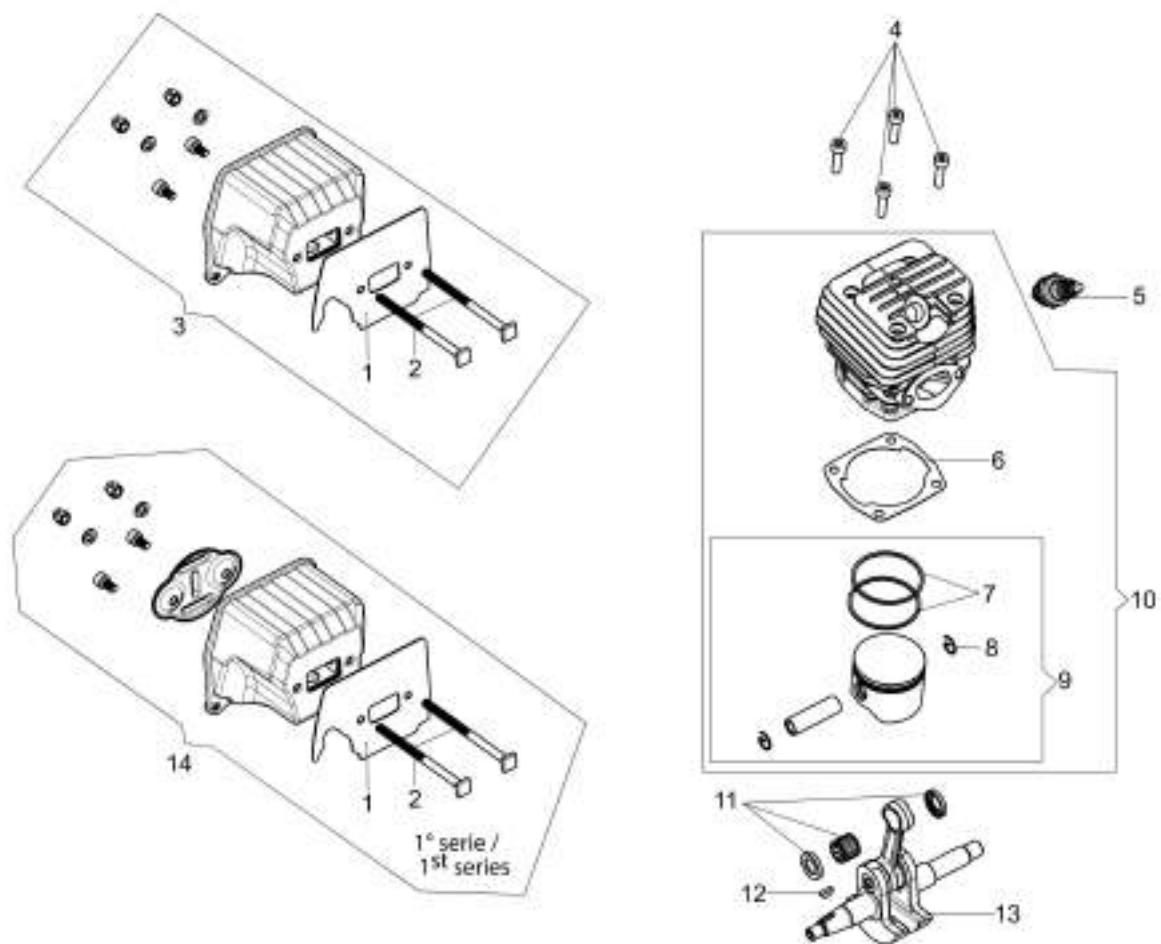

изображение Engine

Ref.Nu	Qty	Part number	Description	Validity from	Validity till	Notes	Bulletin
1	1	50310176AR	Gasket				
2	2	50310060R	Screw				
3	1	50312059AR	Muffler assy	SN 8380472817			BT4-167-12/20
4	4	3801051R	Screw				
5	1	3055104R	Spark plug				
6	1	50310076AR	Gasket				
7	2	50310113R	Piston ring Ø45				
8	2	50310115R	Ring				
9	1	50312016R	Piston assy				
10	1	50310257	Complete cylinder				
11	1	50310259	Set roller cage and washer				
12	1	50310118R	Key				
13	1	50310152AR	Crankshaft				
14	1	50312059AR	Muffler assy		SN 8380472816		BT4-167-12/20