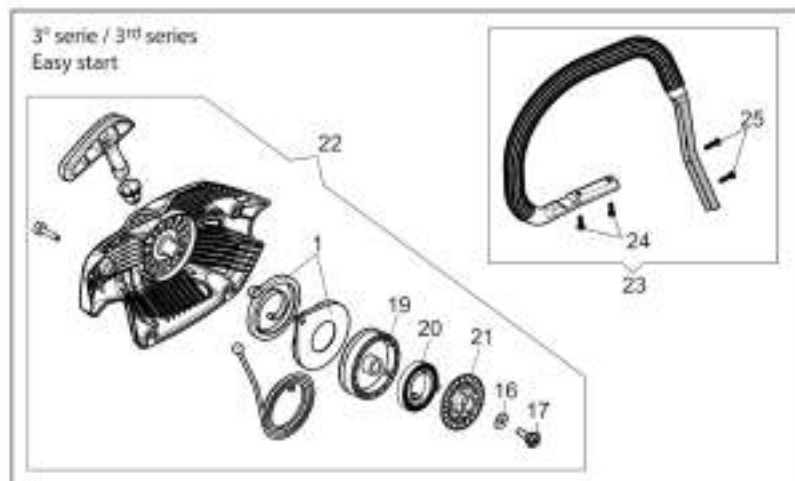

изображение Starter assy

Ref.Nu	Qty	Part number	Description	Validity from	Validity till	Notes	Bulletin
1	1	50310260	Kit spring				
2	1	3960162R	Screw		SN 8388229999		BT4-161-09/18
3	1	50310033R	Washer		SN 8388229999		BT4-161-09/18
4	1	50310030AR	Starter pulley		SN 8388229999		BT4-161-09/18
5	1	50312004AR	Starter assy		SN 8388229999		BT4-161-09/18
6	1	2501011AR	Ignition coil				
7	2	3801086R	Screw				
8	1	50310063R	Wire				
9	1	50310009R	Flywheel				
10	1	3916009R	Washer				
11	1	3833080R	Washer				
12	1	004000142R	Nut				
13	1	50310302AR	Pulley	SN 8388230001			BT4-161-09/18
14	1	50270231R	Spring	SN 8388230001			BT4-161-09/18
15	1	50310301R	Sprocket	SN 8388230001			BT4-161-09/18
16	1	094600054R	Washer	SN 8388230001			BT4-161-09/18
17	1	3960164R	Screw	SN 8388230001			BT4-161-09/18
18	1	50310303R	Starter assy				BT4-168-08/22
19	1	50310368R	Pulley				
20	1	61450496R	Spring				
21	1	50310369AR	Sprocket				
22	1	50312082R	Starter assy				
23	1	50312092R	Handle				
24	1	3960165R	Screw				
25	1	3960164R	Screw				
26	1	50312092R	Handle				BT4-168-08/22
27	1	3960165R	Screw				
28	1	3960164R	Screw