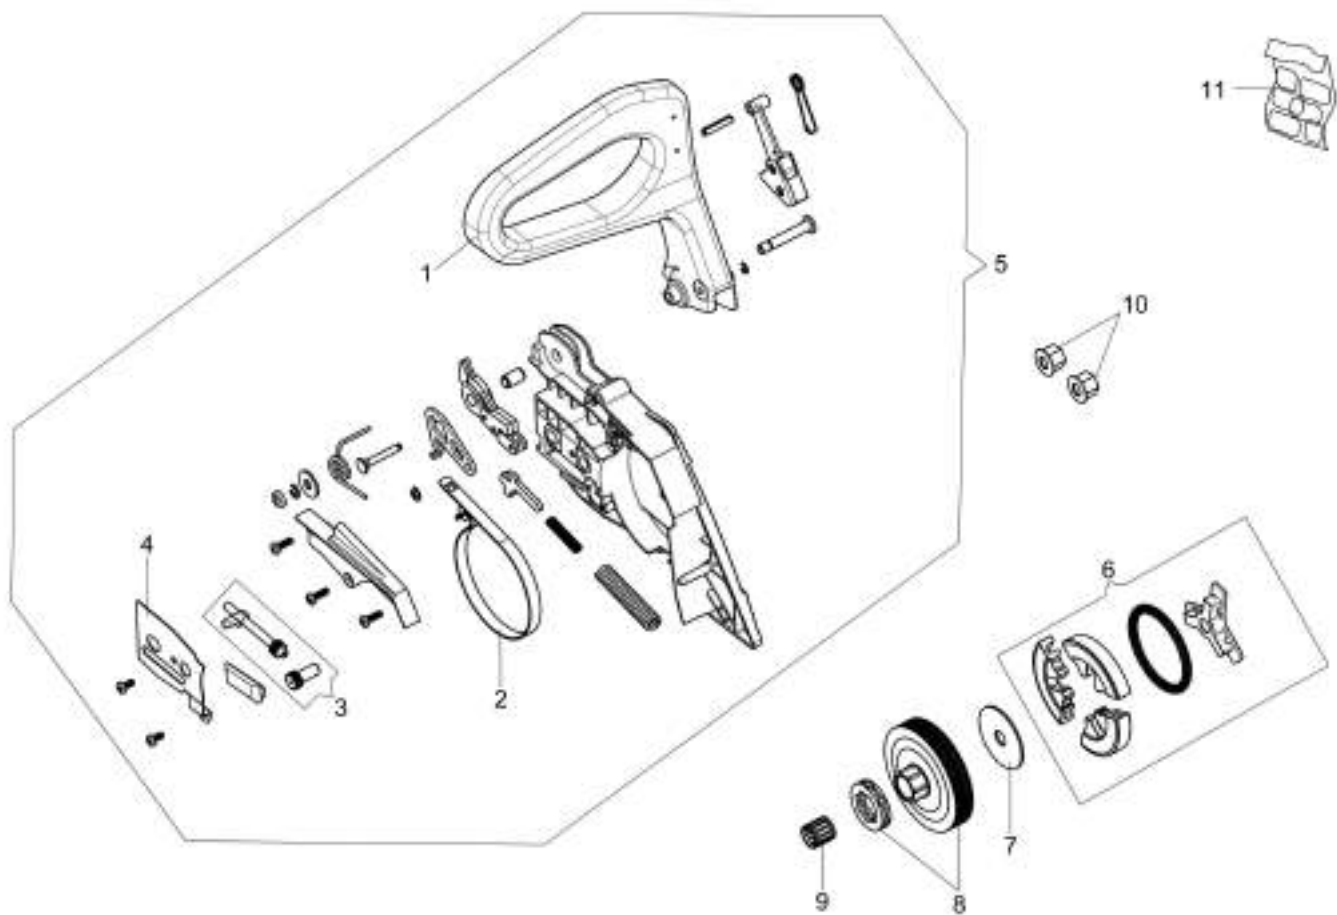

изображение Starter assy

Ref.Nu	Qty	Part number	Description	Validity from	Validity till	Notes	Bulletin
1	1	50310260	Kit spring				
2	1	3960162R	Screw		SN 8388229999		BT4-161-09/18
3	1	50310033R	Washer		SN 8388229999		BT4-161-09/18
4	1	50310030AR	Starter pulley		SN 8388229999		BT4-161-09/18
5	1	50312004AR	Starter assy		SN 8388229999		BT4-161-09/18
6	1	2501011AR	Ignition coil				
7	2	3801086R	Screw				
8	1	50310063R	Wire				
9	1	50310009R	Flywheel				
10	1	3916009R	Washer				
11	1	3833080R	Washer				
12	1	004000142R	Nut				
13	1	50310302AR	Pulley	SN 8388230001			BT4-161-09/18
14	1	50270231R	Spring	SN 8388230001			BT4-161-09/18
15	1	50310301R	Sprocket	SN 8388230001			BT4-161-09/18
16	1	094600054R	Washer	SN 8388230001			BT4-161-09/18
17	1	3960164R	Screw	SN 8388230001			BT4-161-09/18
18	1	50310303R	Starter assy				BT4-168-08/22
19	1	50310368R	Pulley				
20	1	61450496R	Spring				
21	1	50310369AR	Sprocket				
22	1	50312082R	Starter assy				
23	1	50312092R	Handle				
24	1	3960165R	Screw				
25	1	3960164R	Screw				
26	1	50312092R	Handle				BT4-168-08/22
27	1	3960165R	Screw				
28	1	3960164R	Screw				

изображение Chain cover and clutch

Ref.Nu	Qty	Part number	Description	Validity from	Validity till	Notes	Bulletin
1	1	50310017AR	Guard				
2	1	50310027R	Brake band				
3	1	50310263	Chain tensioner screw kit				
4	1	50310011AR	Plate				
5	1	50312003R	Chain cover assy				
6	1	50310004R	Clutch				
7	1	50310073R	Washer				
8	1	50310005R	Clutch drum			.325	
8	1	50310193R	Clutch drum			3/8	
9	1	3037041R	Thrust bearing				
10	2	50010148R	Nut				
11	1	50320032	Labels kit				