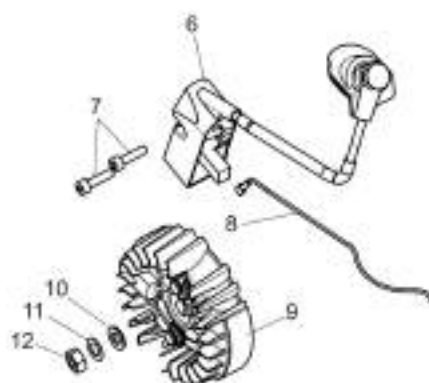

изображение Starter assy

Ref.Nu	Qty	Part number	Description	Validity from	Validity till	Notes	Bulletin
1	1	50310260	Kit spring				
2	1	3960162R	Screw		SN 8388229999		BT4-161-09/18
3	1	50310033R	Washer		SN 8388229999		BT4-161-09/18
4	1	50310030AR	Starter pulley		SN 8388229999		BT4-161-09/18
5	1	50312004AR	Starter assy		SN 8388229999		BT4-161-09/18
6	1	2501011AR	Ignition coil				
7	2	3801086R	Screw				
8	1	50310063R	Wire				
9	1	50310009R	Flywheel				
10	1	3916009R	Washer				
11	1	3833080R	Washer				
12	1	004000142R	Nut				
13	1	50310302AR	Pulley	SN 8388230001			BT4-161-09/18
14	1	50270231R	Spring	SN 8388230001			BT4-161-09/18
15	1	50310301R	Sprocket	SN 8388230001			BT4-161-09/18
16	1	094600054R	Washer	SN 8388230001			BT4-161-09/18
17	1	3960164R	Screw	SN 8388230001			BT4-161-09/18
18	1	50310303R	Starter assy				BT4-168-08/22
19	1	50310368R	Pulley				
20	1	61450496R	Spring				
21	1	50310369AR	Sprocket				
22	1	50312082R	Starter assy				
23	1	50312092R	Handle				
24	1	3960165R	Screw				
25	1	3960164R	Screw				
26	1	50312092R	Handle				BT4-168-08/22
27	1	3960165R	Screw				
28	1	3960164R	Screw