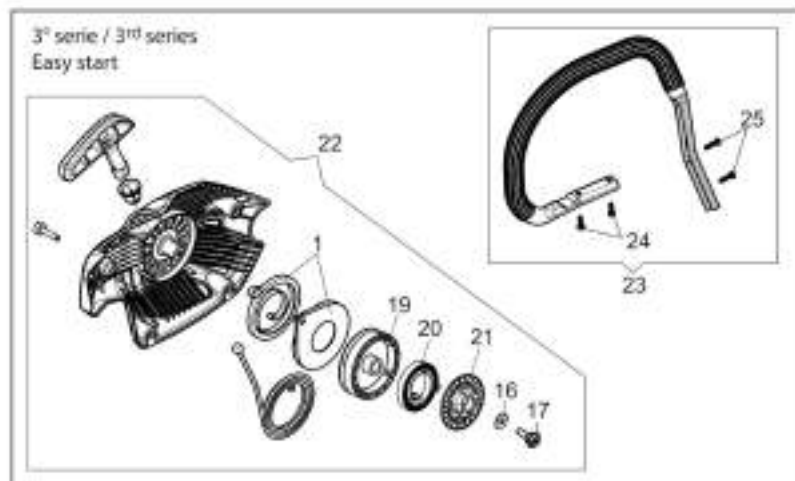

Ref.Nu	Qty	Part number	Description	Validity from	Validity till	Notes	Bulletin
1	1	50310176AR	Gasket				
2	2	50310060R	Screw				
3	1	50312059AR	Muffler assy	8400451128			BT4-167-12/20
4	4	3801051R	Screw				
5	1	3055104R	Spark plug				
6	1	50310076AR	Gasket				
7	2	50310163R	Piston ring Ø45				
8	2	50310115R	Ring				
9	1	50312025R	Piston assy				
10	1	50310258A	Complete cylinder				
11	1	50310259	Set roller cage and washer				
12	1	50310118R	Key				
13	1	50310153R	Crankshaft				
14	1	50312059AR	Muffler assy		8400451127		BT4-167-12/20

изображение Chain cover and clutch

Ref.Nu	Qty	Part number	Description	Validity from	Validity till	Notes	Bulletin
1	1	50310017AR	Guard				
2	1	50310027R	Brake band				
3	1	50310263	Chain tensioner screw kit				
4	1	50310011AR	Plate				
5	1	50312003R	Chain cover assy				
6	1	50310004R	Clutch				
7	1	50310073R	Washer				
8	1	50310005R	Clutch drum			.325	
8	1	50310193R	Clutch drum			3/8	
9	1	3037041R	Thrust bearing				
10	2	50010148R	Nut				
11	1	50320032	Labels kit				