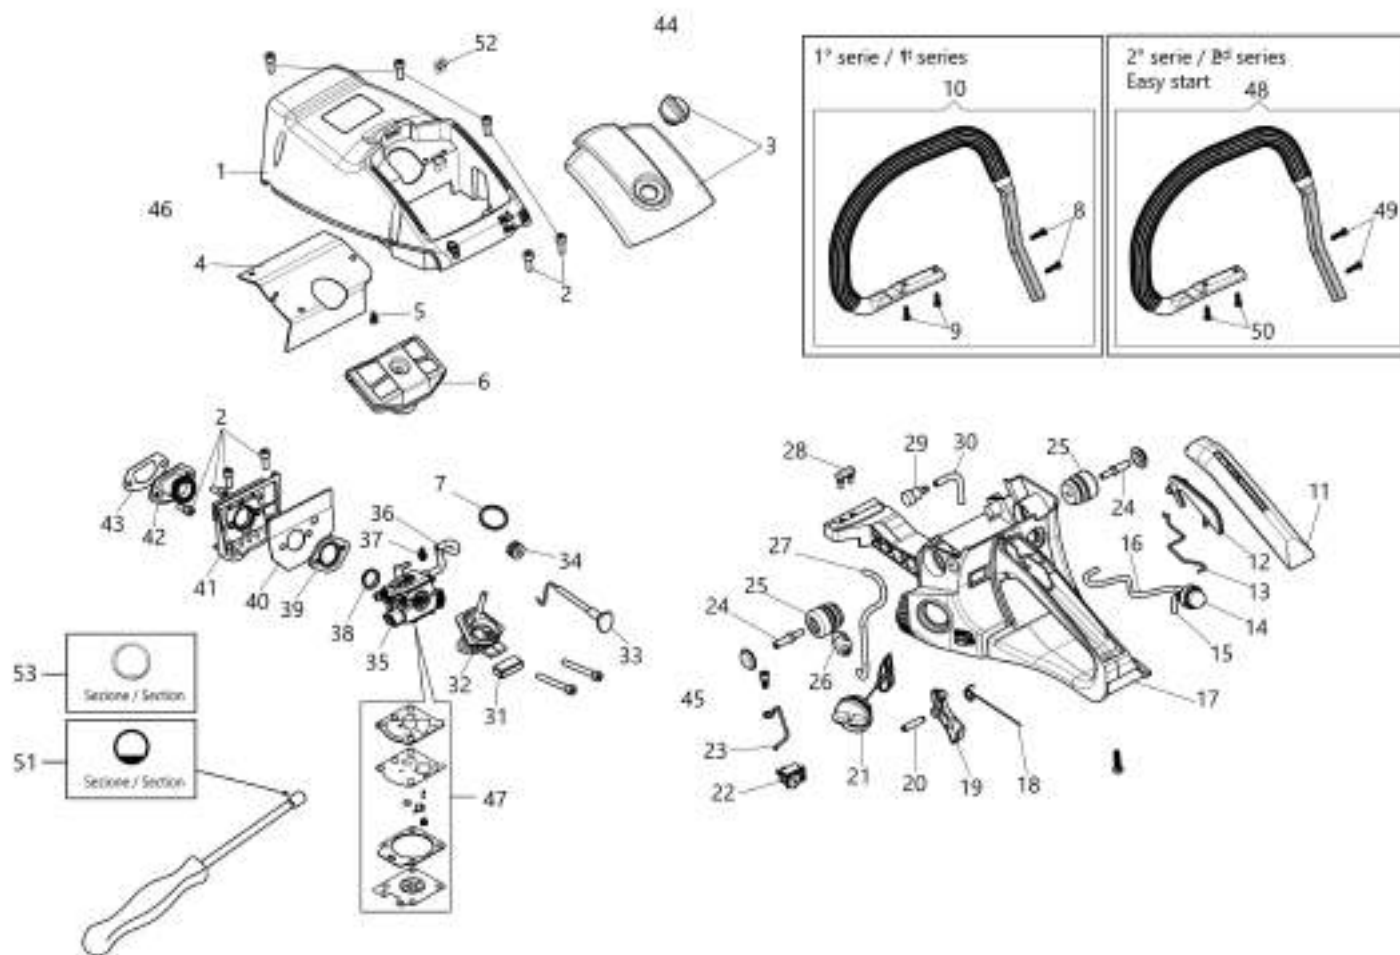

изображение Tank and air filter

Ref.Nu	Qty	Part number	Description	Validity from	Validity till	Notes	Bulletin
1	1	50310041CR	Cover				
2	9	3801083R	Screw				
3	1	50310261	Air filter cover				
4	1	50310170R	Deflector				
5	3	3960167R	Screw				
6	1	50310272AR	Air filter				
7	1	50310155R	Gasket				
8	2	3960164R	Screw				
9	2	3960165R	Screw				
10	1	50312092R	Handle				
11	1	50310089AR	Cover				
12	1	50310090CR	Lever				
13	1	50310088R	Throttle rod				
14	1	2318817R	Air purge				
15	1	50310203R	Tube				
16	1	50310202R	Tube				
17	1	50310316R	Tank assy				
18	1	50310091R	Spring				
19	1	50310092AR	Throttle lever				
20	1	3022039R	Locking sleeve				
21	1	50310165AR	Tank cap				
22	1	50310143AR	Switch				
23	1	50310144R	Cable				
24	2	50310087R	Special screw				
25	2	50310139R	AV-mount				
26	1	094600450R	Fuel filter				
27	1	50310337	Fuel line				
28	1	50310140R	AV-mount				
29	1	61070011AR	Breather valve				
30	1	61370552R	Tube				
31	1	50310047R	Filter support				
32	1	50310319R	Air filter support		SN 8150221769 -		BT4-165-11/20
32	1	50310319R	Air filter support	SN 8150221770 - 8400217295			BT4-165-11/20
33	1	50310042AR	Lever				
34	1	50310043R	Buffer				
35	1	2318648AR	Carburetor WT-1213				EI02-02_22
36	1	50310096R	Suction tube				
37	1	4098377R	Band				
38	1	50310050R	Ring				
39	1	50310051R	Flange				
40	1	50310052R	Gasket				
41	1	50310053R	Support				
42	1	50310008R	Manifold				
43	1	50310145R	Gasket