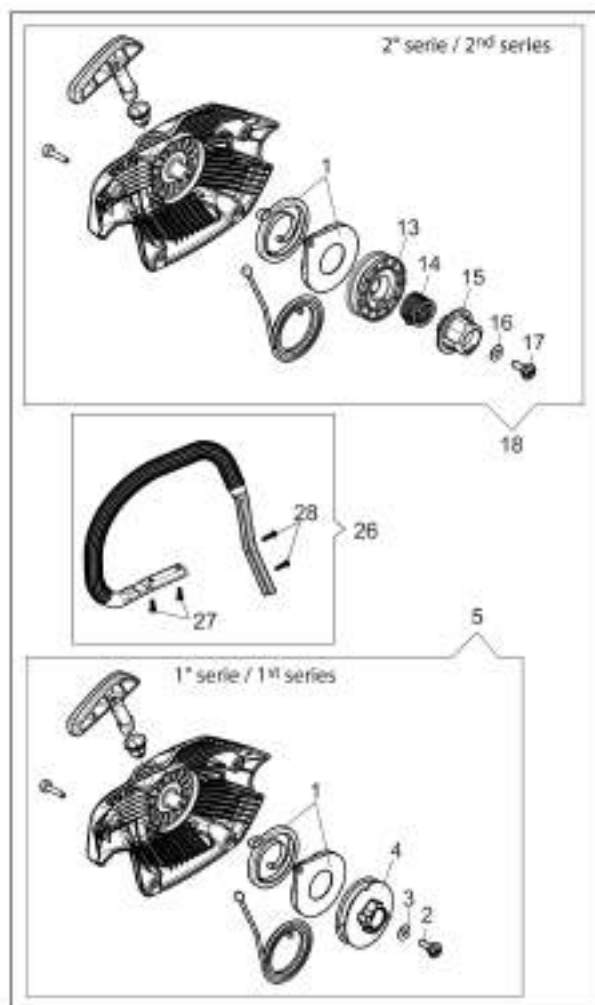

Ref.Nu	Qty	Part number	Description	Validity from	Validity till	Notes	Bulletin
1	1	50310176AR	Gasket				
2	2	50310060R	Screw				
3	1	50312059AR	Muffler assy	8400451128			BT4-167-12/20
4	4	3801051R	Screw				
5	1	3055104R	Spark plug				
6	1	50310076AR	Gasket				
7	2	50310163R	Piston ring Ø45				
8	2	50310115R	Ring				
9	1	50312025R	Piston assy				
10	1	50310258A	Complete cylinder				
11	1	50310259	Set roller cage and washer				
12	1	50310118R	Key				
13	1	50310153R	Crankshaft				
14	1	50312059AR	Muffler assy		8400451127		BT4-167-12/20

изображение Tank and air filter

Ref.Nu	Qty	Part number	Description	Validity from	Validity till	Notes	Bulletin
44	1	50310037AR	Knob				
45	1	3801084R	Screw				
46	1	50310228R	Guard				
47	1	2318671	Repair kit				
48	1	50312092R	Handle				
49	2	3960164R	Screw				
50	2	3960165R	Screw				
51	1	3052036R	Special screwdriver "D-style" type				
52	1	50170032R	Deflector (summer/winter)				
53	1	2304001R	Special screwdriver KNURL-STYLE				EI02-02_22

изображение Chain cover and clutch

Ref.Nu	Qty	Part number	Description	Validity from	Validity till	Notes	Bulletin
1	1	50310017AR	Guard				
2	1	50310027R	Brake band				
3	1	50310263	Chain tensioner screw kit				
4	1	50310011AR	Plate				
5	1	50312003R	Chain cover assy				
6	1	50310004R	Clutch				
7	1	50310073R	Washer				
8	1	50310005R	Clutch drum			.325	
8	1	50310193R	Clutch drum			3/8	
9	1	3037041R	Thrust bearing				
10	2	50010148R	Nut				
11	1	50320032	Labels kit				