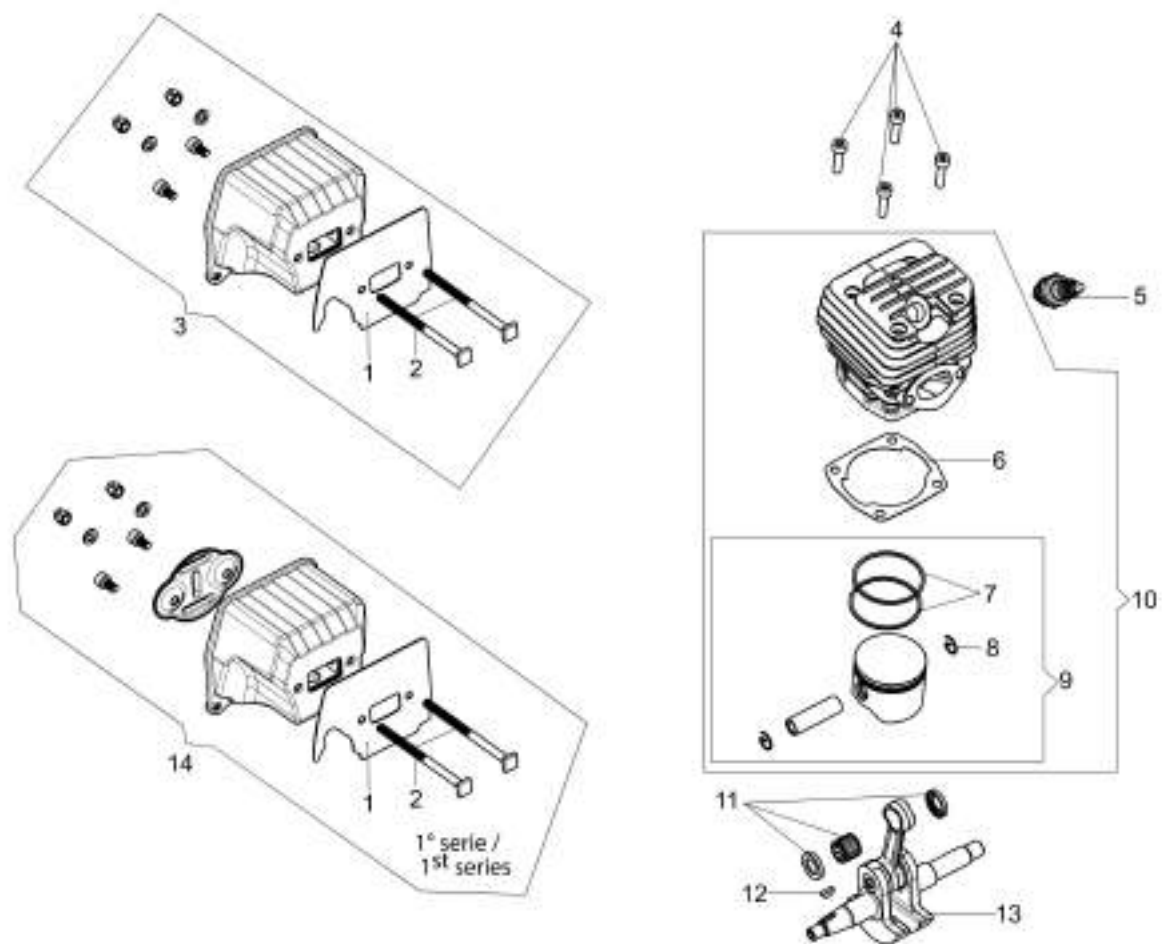

изображение Engine

Ref.Nu	Qty	Part number	Description	Validity from	Validity till	Notes	Bulletin
1	1	50310176AR	Gasket				
2	2	50310060R	Screw				
3	1	50312059AR	Muffler assy	8400451128			BT4-167-12/20
4	4	3801051R	Screw				
5	1	3055104R	Spark plug				
6	1	50310076AR	Gasket				
7	2	50310163R	Piston ring Ø45				
8	2	50310115R	Ring				
9	1	50312025R	Piston assy				
10	1	50310258A	Complete cylinder				
11	1	50310259	Set roller cage and washer				
12	1	50310118R	Key				
13	1	50310153R	Crankshaft				
14	1	50312059AR	Muffler assy		8400451127		BT4-167-12/20