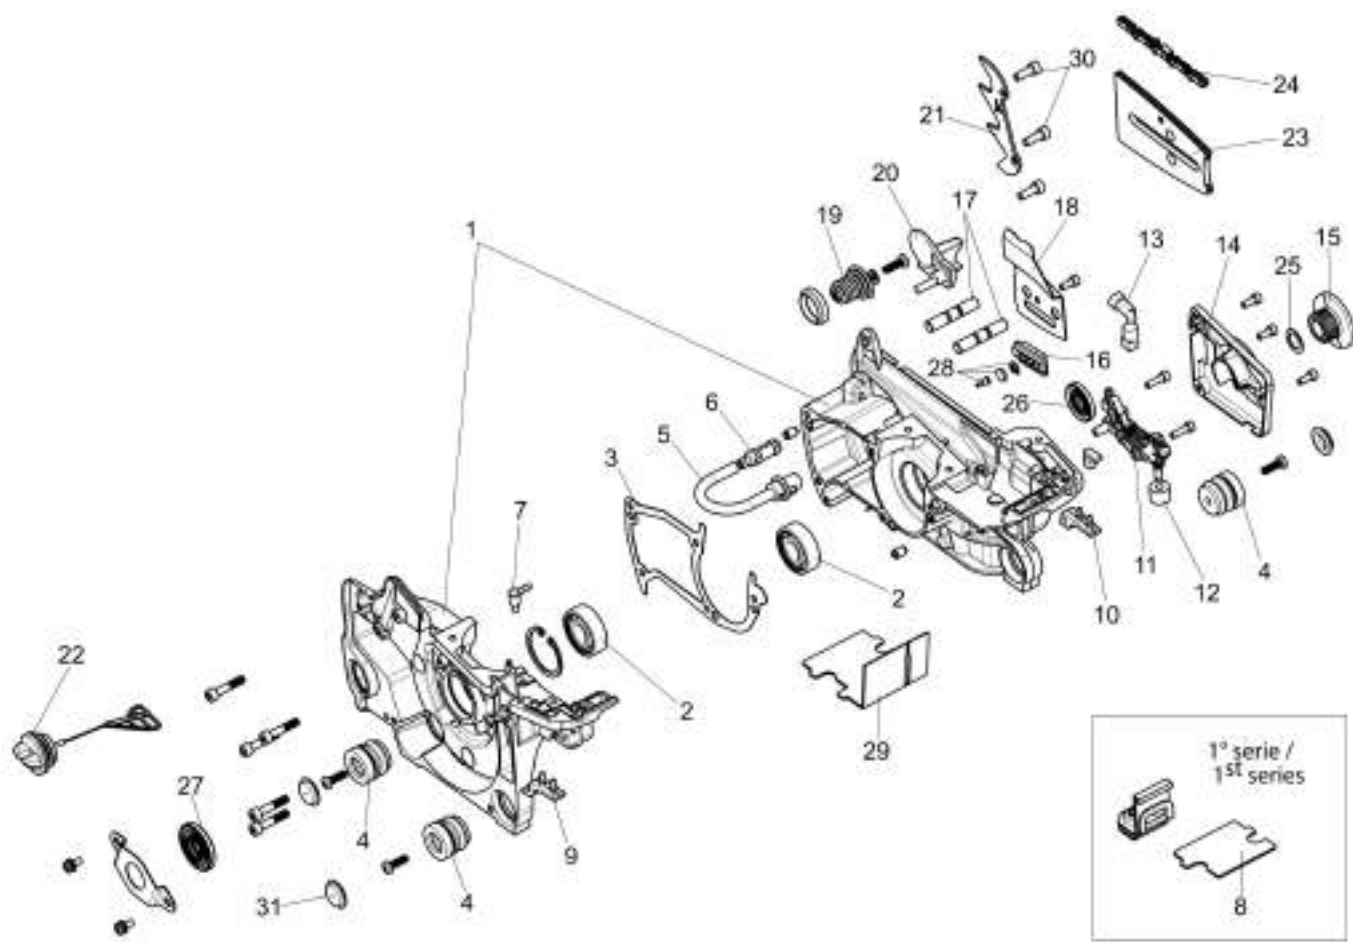

изображение Tank and air filter

Ref.Nu	Qty	Part number	Description	Validity from	Validity till	Notes	Bulletin
1	1	50310041CR	Cover				
2	9	3801083R	Screw				
3	1	50310261	Air filter cover				
4	1	50310170R	Deflector				
5	3	3960167R	Screw				
6	1	50310272AR	Air filter				
7	1	50310155R	Gasket				
8	2	3960164R	Screw				
9	2	3960165R	Screw				
10	1	50312092R	Handle				
11	1	50310089AR	Cover				
12	1	50310090CR	Lever				
13	1	50310088R	Throttle rod				
14	1	2318817R	Air purge				
15	1	50310203R	Tube				
16	1	50310202R	Tube				
17	1	50310316R	Tank assy				
18	1	50310091R	Spring				
19	1	50310092AR	Throttle lever				
20	1	3022039R	Locking sleeve				
21	1	50310165AR	Tank cap				
22	1	50310143AR	Switch				
23	1	50310144R	Cable				
24	2	50310087R	Special screw				
25	2	50310139R	AV-mount				
26	1	094600450R	Fuel filter				
27	1	50310337	Fuel line				
28	1	50310140R	AV-mount				
29	1	61070011AR	Breather valve				
30	1	61370552R	Tube				
31	1	50310047R	Filter support				
32	1	50310319R	Air filter support		SN 8150221769 -		BT4-165-11/20
32	1	50310319R	Air filter support	SN 8150221770 - 8400217295			BT4-165-11/20
33	1	50310042AR	Lever				
34	1	50310043R	Buffer				
35	1	2318648AR	Carburetor WT-1213				EI02-02_22
36	1	50310096R	Suction tube				
37	1	4098377R	Band				
38	1	50310050R	Ring				
39	1	50310051R	Flange				
40	1	50310052R	Gasket				
41	1	50310053R	Support				
42	1	50310008R	Manifold				
43	1	50310145R	Gasket				

изображение Chain cover and clutch

Ref.Nu	Qty	Part number	Description	Validity from	Validity till	Notes	Bulletin
1	1	50310017AR	Guard				
2	1	50310027R	Brake band				
3	1	50310263	Chain tensioner screw kit				
4	1	50310011AR	Plate				
5	1	50312003R	Chain cover assy				
6	1	50310004R	Clutch				
7	1	50310073R	Washer				
8	1	50310005R	Clutch drum			.325	
8	1	50310193R	Clutch drum			3/8	
9	1	3037041R	Thrust bearing				
10	2	50010148R	Nut				
11	1	50320032	Labels kit				