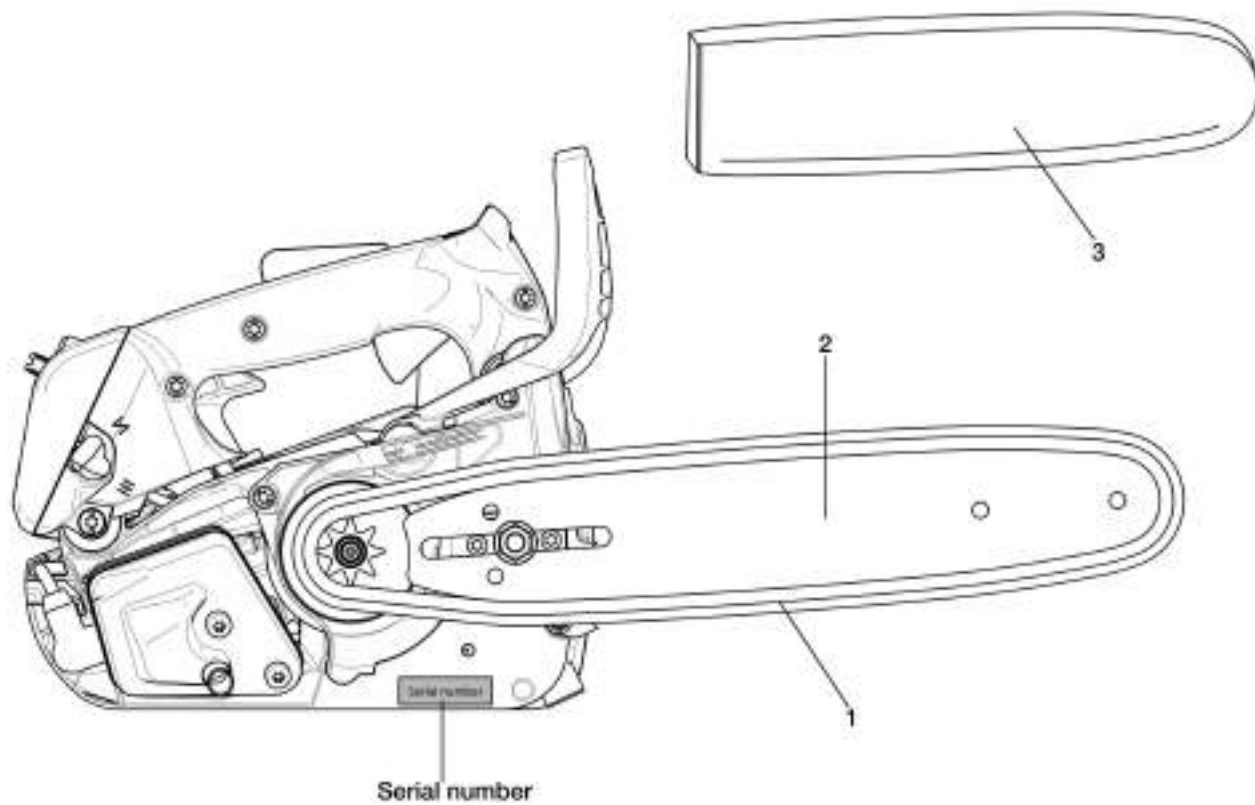

изображение Handle

Ref.Nu	Qty	Part number	Description	Validity from	Validity till	Notes	Bulletin
1	1	50290012R	Cable				
2	1	50290157	Air filter cover				
3	1	50290056R	Air filter				
4	1	3893009R	Chain tensioner screw				
5	2	3980019R	Nut				
6	1	50292008R	Air filter support				
7	1	2318001AR	Carburetor				
8	1	3073005R	Tube				
9	1	50290199	Handle kit				
10	1	50292003R	Intake manifold assy				
11	1	2318817R	Air purge				
12	2	3893071R	Screw				
13	2	50290112R	Tube				
14	2	50160040AR	AV-mount				
15	1	50290052R	Handle				
16	1	3960115R	Screw				
17	1	50050047AR	Spring				
18	3	3893016AR	Screw				
19	1	50270173R	Spring				
20	1	50270171R	Control lever				
21	1	50270172AR	Spring				
22	1	50270046R	Lever				
23	1	50270045R	Throttle lever				
24	1	50270047R	Spring				
25	1	50290145R	Fuel line				
26	1	3073012R	Tube				
27	1	50290062AR	Throttle cable				
28	1	50290013AR	Cable				
29	1	50290117R	Cap				

изображение Accessories

Ref.Nu	Qty	Part number	Description	Validity from	Validity till	Notes	Bulletin
1	1	30629021A	Chain .1/4" x .050" (1,3 mm)			Carving	
1	1	30629040A	Chain .1/4" x .050" (1,3 mm)			Standard	
1	1	30629012A	Chain .3/8" x .050" (1,3mm)			Standard	
1	1	3062055R	Chain .1/4" x .043" (1,1mm)				
2	1	50030352R	Bar 10" - 25 cm			Carving	
2	1	50290032R	Bar 10" - 25 cm			Standard (1/4)	
2	1	50160098R	Bar 10" - 25 cm			Standard (3/8)	
2	1	3061025R	Bar 10" - 30 cm				
2	1	3061026R	Bar 10" - 30 cm				
3	1	50350035R	Bar cover - 30 cm				