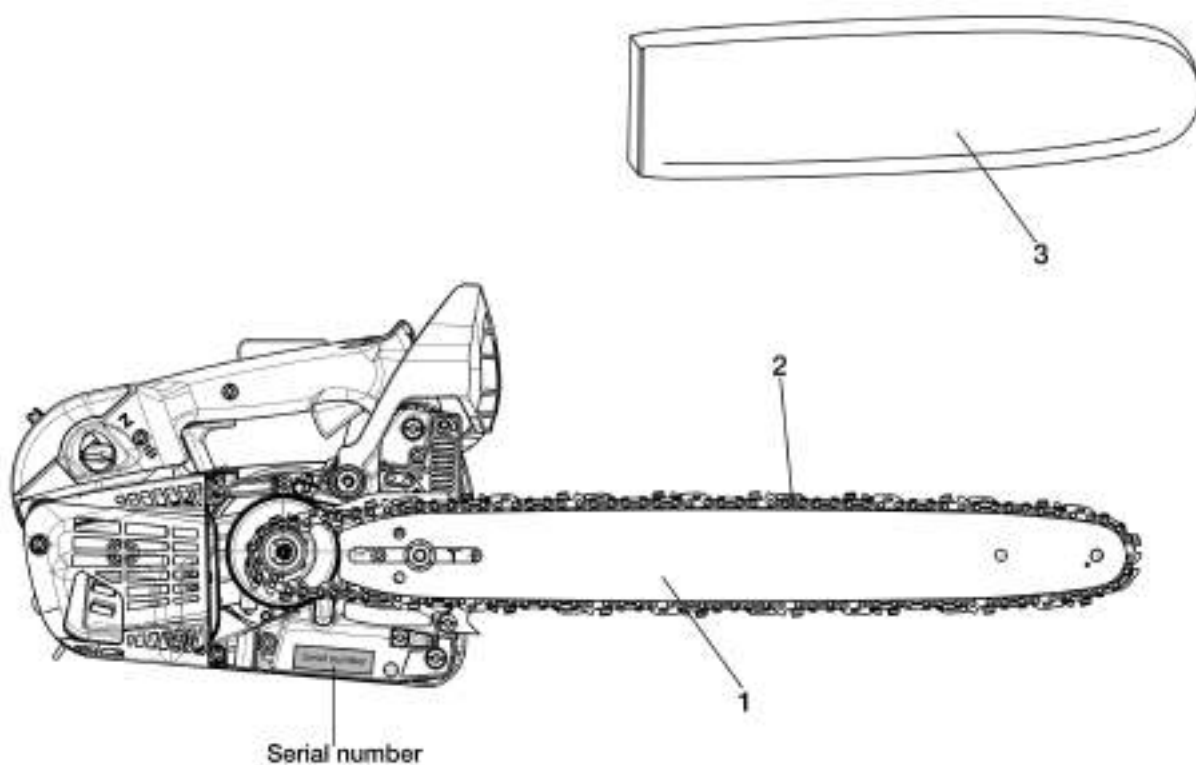

изображение Accessories

Ref.Nu	Qty	Part number	Description	Validity from	Validity till	Notes	Bulletin
1	1	50030190R	Bar 14" - 35 cm				
1	1	50030232R	Bar 12" - 30 cm				
2	1	30629015A	Chain .3/8" x .050" (1,3mm)				
2	1	30629013A	Chain .3/8" x .050" (1,3mm)				
3	1	50350035R	Bar cover - 30 cm				
3	1	3063053R	Bar cover