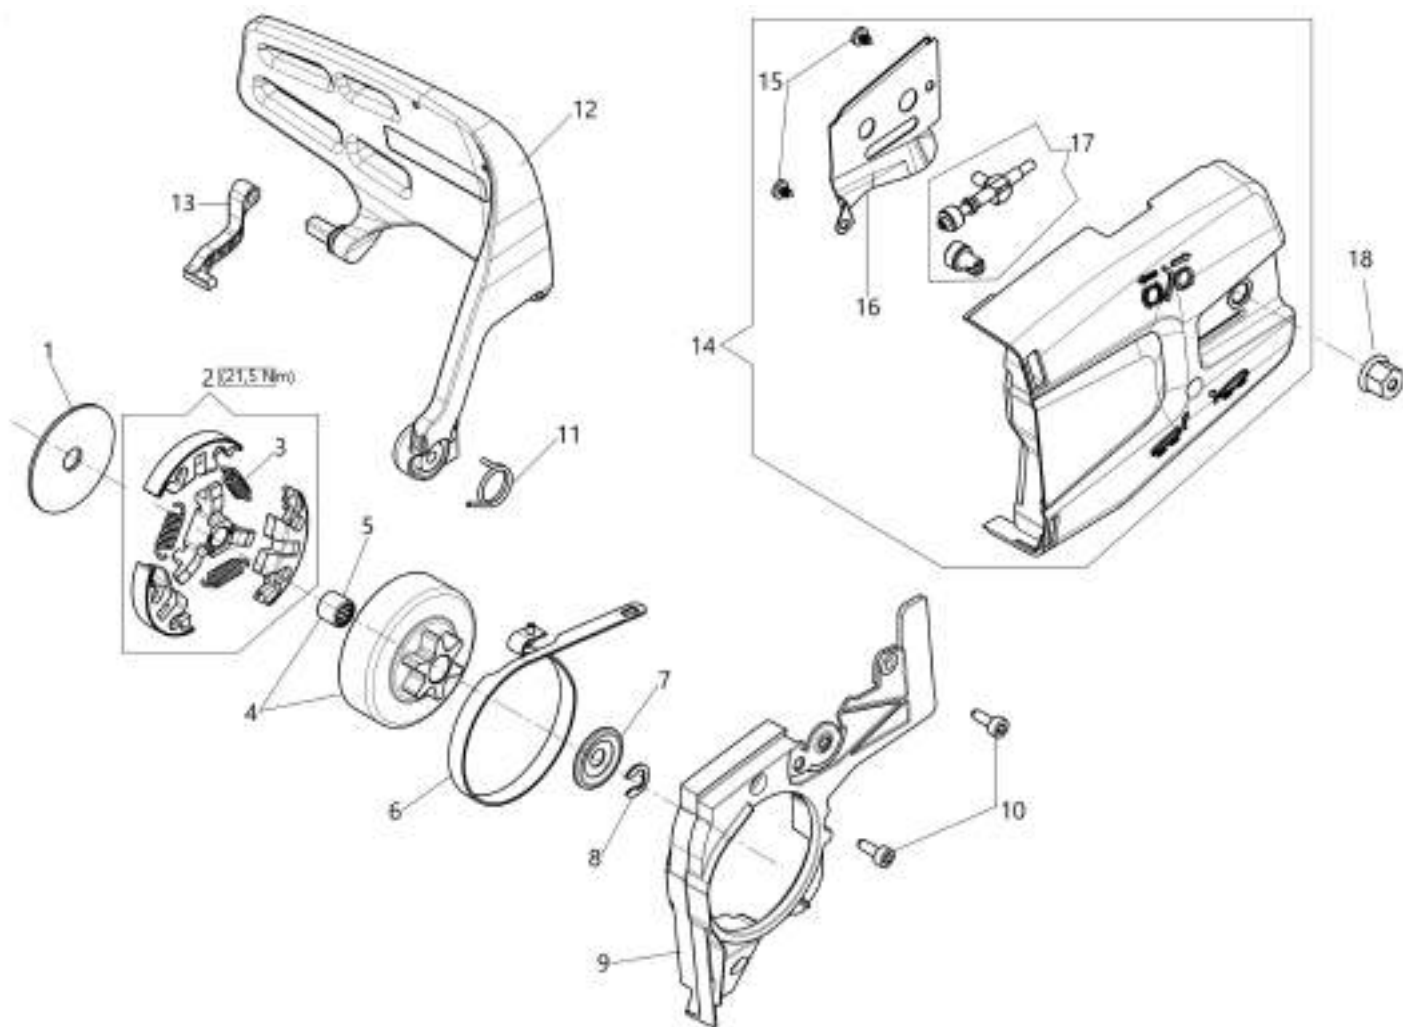

изображение Chain cover and clutch

Ref.Nu	Qty	Part number	Description	Validity from	Validity till	Notes	Bulletin
1	1	50240059R	Spacer				
2	1	50270036BR	Clutch				
3	3	50270222BR	Spring				
4	1	50270014R	Clutch drum				
5	1	3037024R	Bushing				
6	1	50270042R	Brake band				
7	1	50240028R	Spacer				
8	1	3026007R	Ring				
9	1	50270176BR	Crankcase cover				
10	2	3891009R	Screw				
11	1	50270097AR	Spring				
12	1	50270185BR	Guard				
13	1	50270186AR	Arm				
14	1	50270070CR	Chain cover assy				
15	2	3960030R	Screw				
16	1	50270028R	Plate				
17	1	50290156	Chain tensioner kit				
18	1	50010148R	Nut