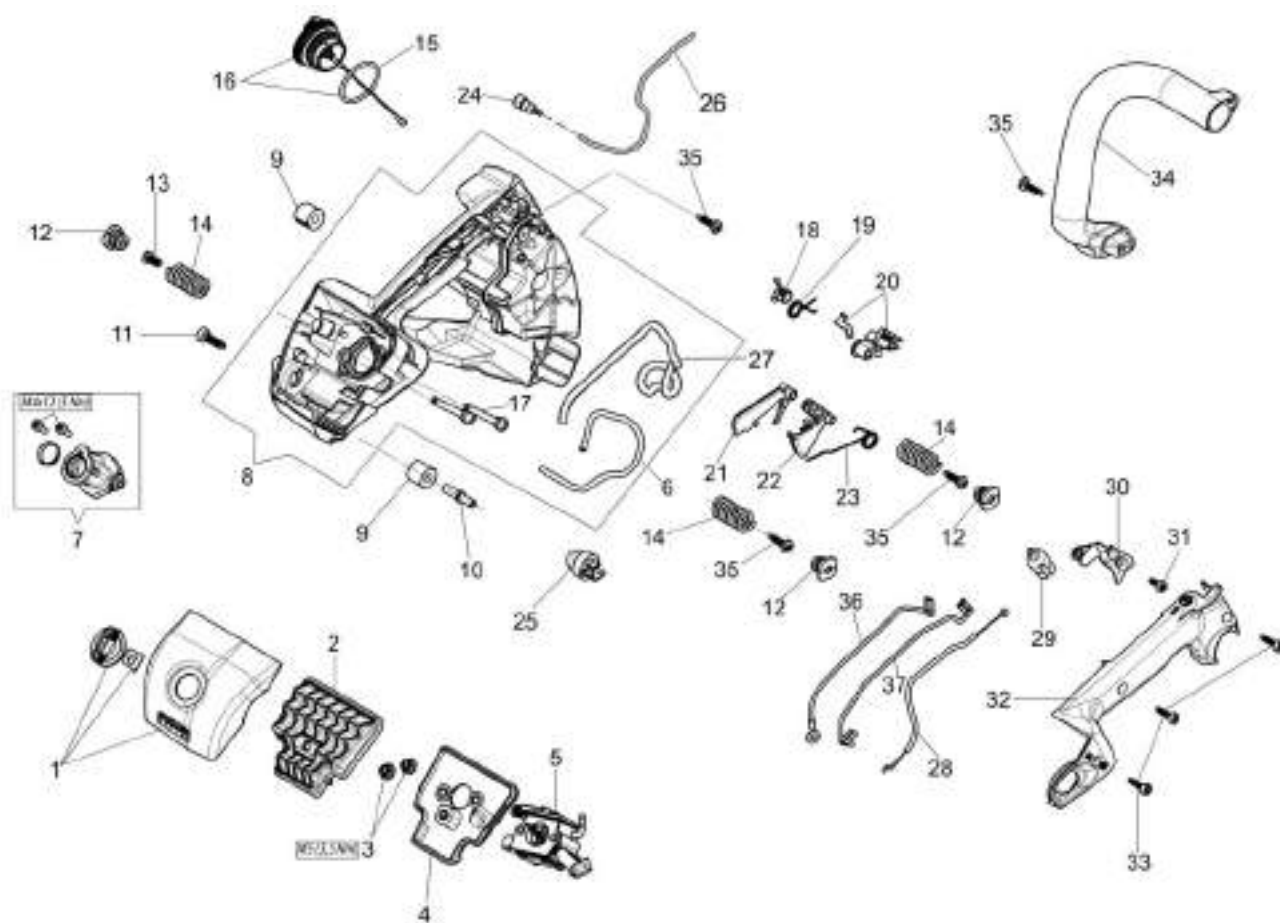

изображение Handle and air filter

Ref.Nu	Qty	Part number	Description	Validity from	Validity till	Notes	Bulletin
1	1	50270217	Air filter cover				
2	1	50270143AR	Air filter				
3	2	3980019R	Nut				
4	1	50270142R	Air filter support				
5	1	2318658CR	Carburetor				
6	1	50270024R	Tube				
7	1	50270219	Manifold				
8	1	50270220	Handle kit				
9	2	50270116AR	AV-mount				
10	1	50160056	Screw				
11	1	3893001R	Screw				
12	3	50170034R	Support				
13	1	3960073R	Screw				
14	3	50050047AR	Spring				
15	1	099900090R	Ring				
16	1	50290224R	Tank cap			arancione/orange - mix	
17	2	094600262AR	Tie rod				
18	1	50270172AR	Spring				
19	1	50270173R	Spring				
20	1	50270171AR	Control lever				
21	1	50270046R	Lever				
22	1	50270045R	Throttle lever				
23	1	50270047R	Spring				
24	1	61070011AR	Breather valve				
25	1	2318817R	Air purge				
26	1	50270103R	Tube				
27	1	52040511R	Tube				
28	1	50270082AR	Throttle cable				
29	1	094600450R	Fuel filter				
30	1	50270119R	Plate				
31	1	3893009R	Chain tensioner screw				
32	1	50270145R	Cover				
33	3	3893016AR	Screw				
34	1	50270054AR	Handle				
35	4	3960115R	Screw				
36	1	50290012R	Cable				
37	1	50290013AR	Cable