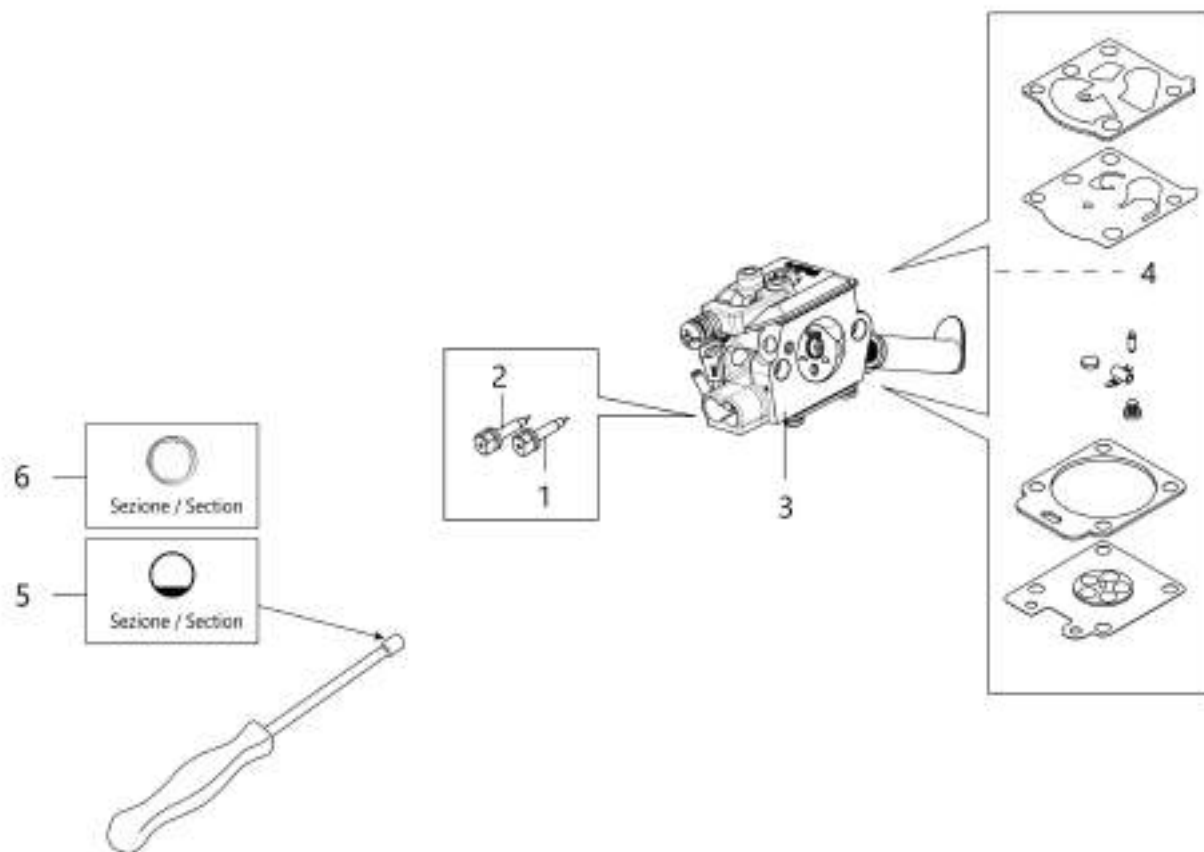

изображение Carburetor WT-1192

Ref.Nu	Qty	Part number	Description	Validity from	Validity till	Notes	Bulletin
1	1	2318643R	Adjust. screw MAX				
2	1	2318779	Adjust. screw MIN				
3	1	2318658CR	Carburetor				
4	1	2318671	Repair kit				
5	1	3052036R	Special screwdriver "D-style" type				
6	1	2304001R	Special screwdriver KNURL-STYLE				EI02-02_22