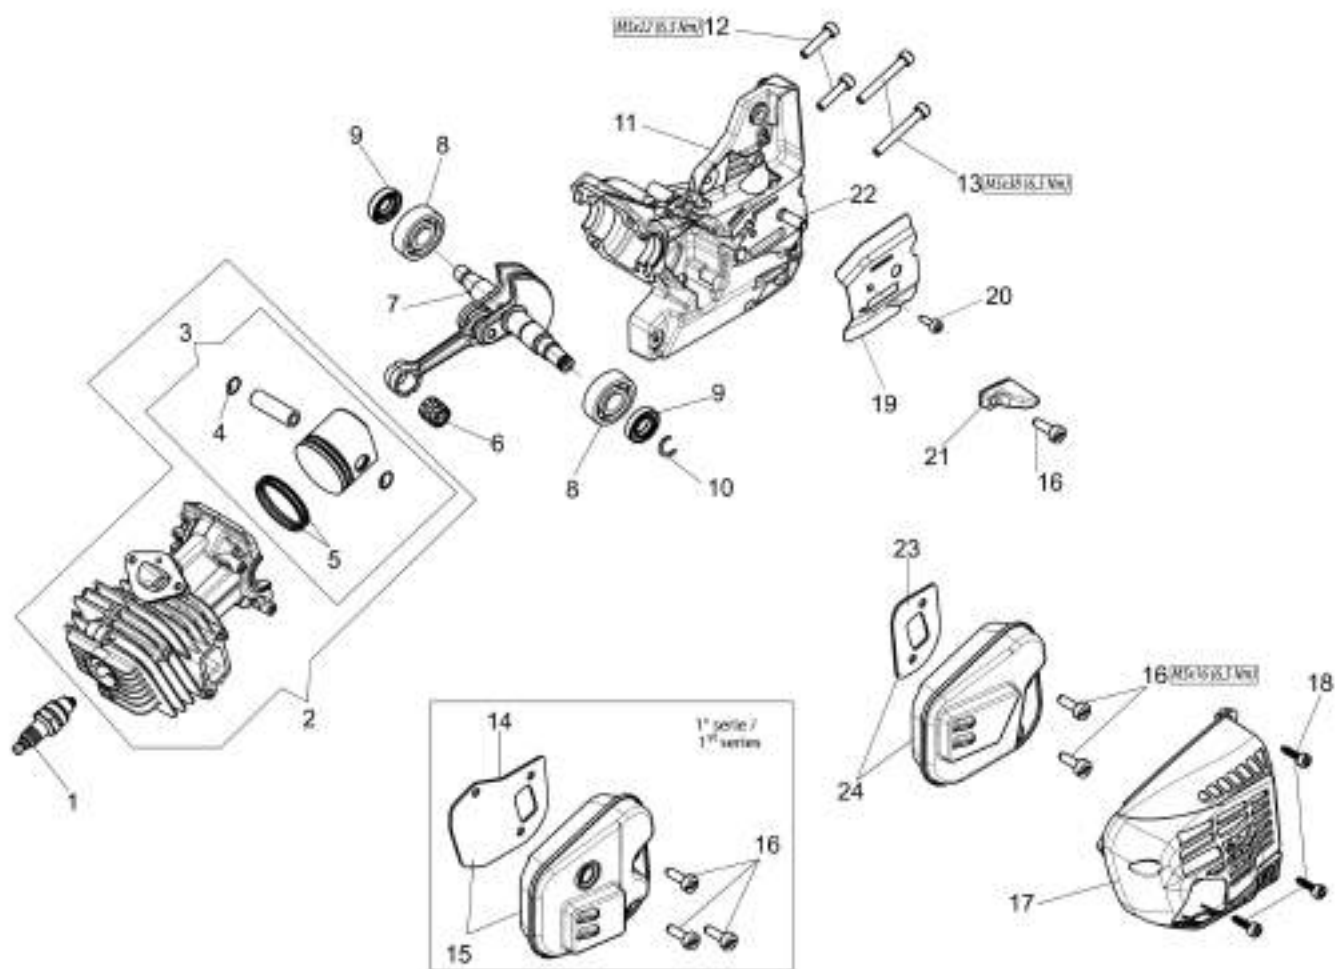

---

Chain cover and clutch

---

Carburetor WT-1192

---

Accessories

---

## изображение Accessories

| Ref.Nu | Qty | Part number | Description                 | Validity from | Validity till | Notes | Bulletin |
|--------|-----|-------------|-----------------------------|---------------|---------------|-------|----------|
| 1      | 1   | 50030190R   | Bar 14" - 35 cm             |               |               |       |          |
| 1      | 1   | 50030232R   | Bar 12" - 30 cm             |               |               |       |          |
| 2      | 1   | 30629015A   | Chain .3/8" x .050" (1,3mm) |               |               |       |          |
| 2      | 1   | 30629013A   | Chain .3/8" x .050" (1,3mm) |               |               |       |          |
| 3      | 1   | 50350035R   | Bar cover - 30 cm           |               |               |       |          |
| 3      | 1   | 3063053R    | Bar cover                   |               |               |       |          |