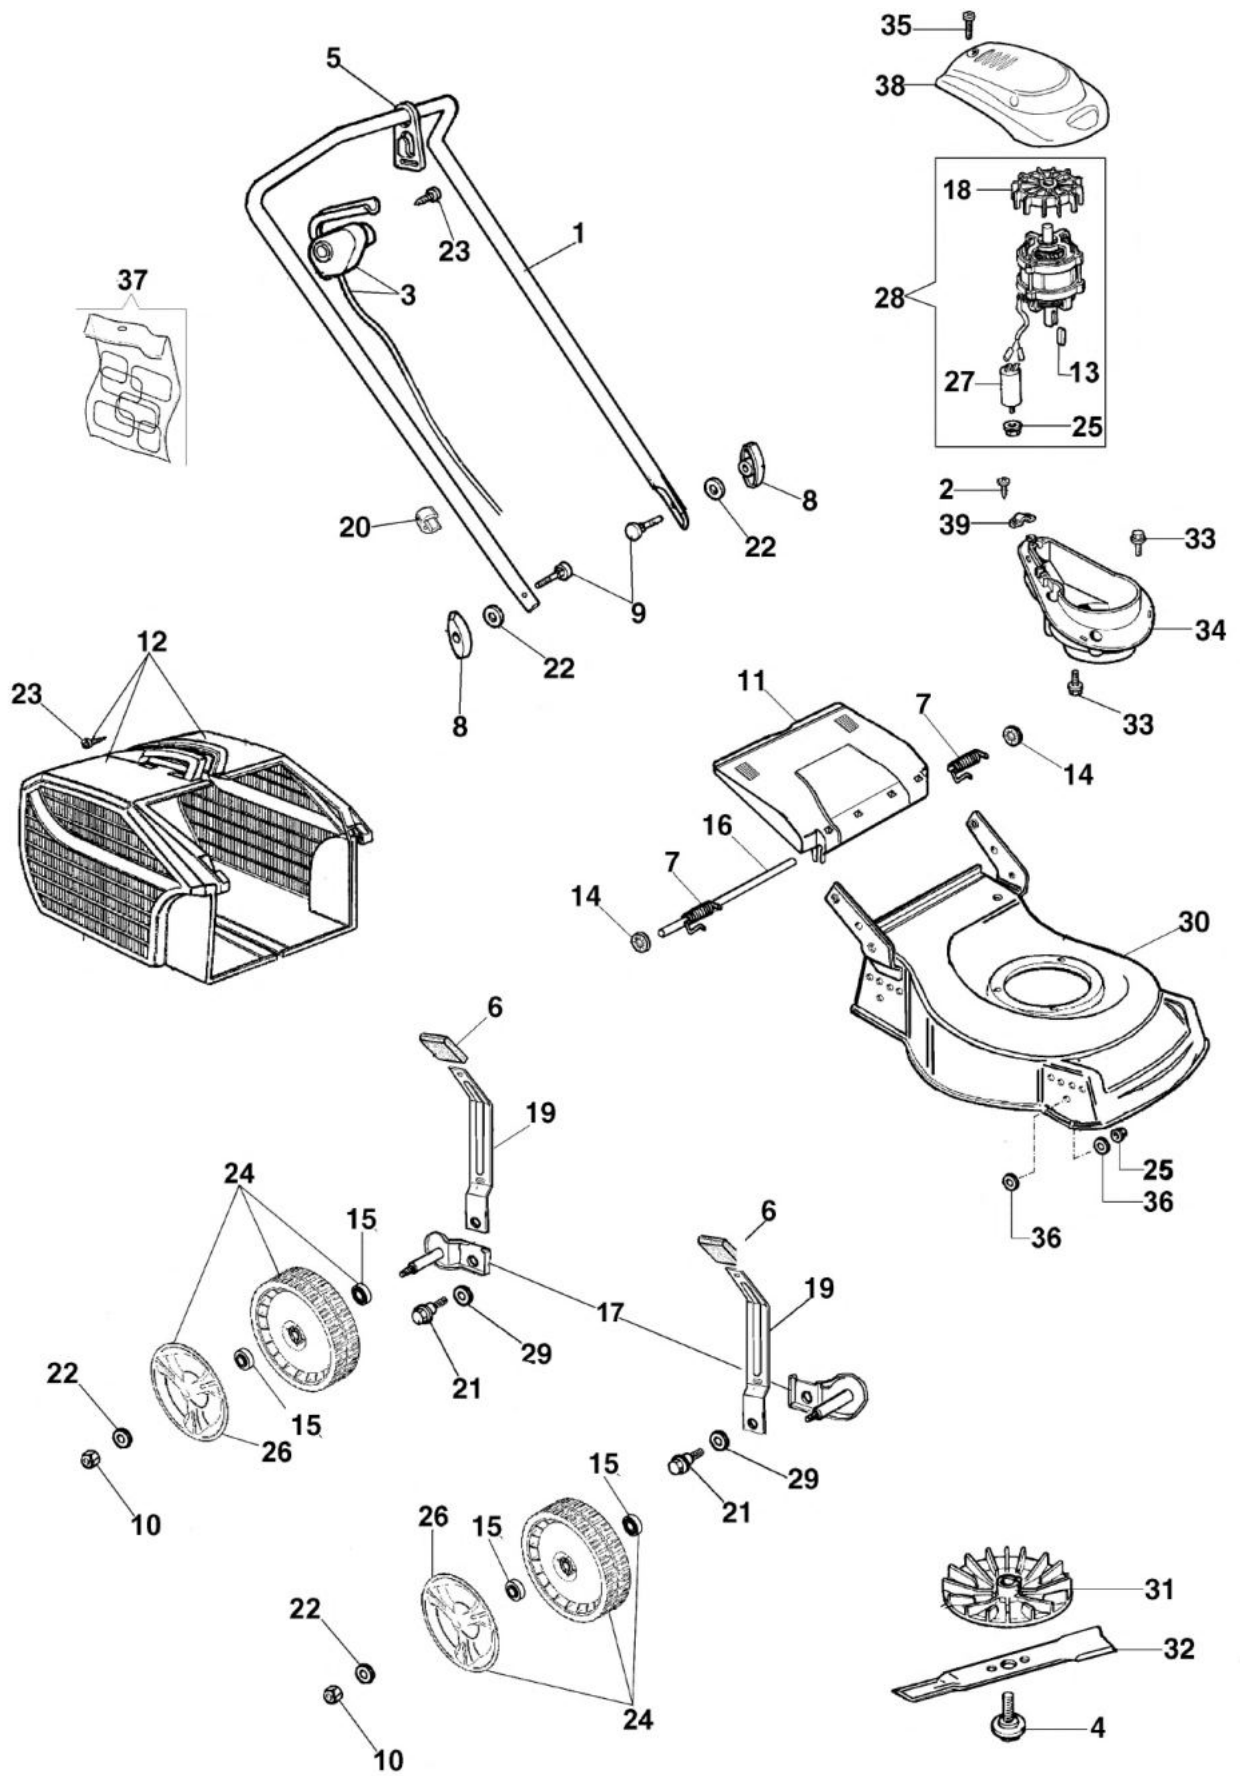

G 44 PE Electric lawnmower

Документы

[Complete illustrated parts list](#)

[ESSENTIAL complete illustrated parts list \(From January 2012\)](#)

изображение Complete illustrated parts list

Ref.Nu	Qty	Part number	Description	Validity from	Validity till	Notes	Bulletin
1	1	66130085R	Handlebar				
2	2	3960017AR	Screw				
3	1	66050187R	Switch				
4	1	66020010BR	Screw				
5	1	3044027R	Clamp				
6	4	66070021R	Handle				
7	1	66110610	Kit spring				
8	2	4119013AR	Tightening handle				
9	2	3910015R	Screw				
10	4	3914010R	Nut				
11	1	66110014R	Shutter				
12	1	66112001R	Complete grassbag				
13	1	66020024R	Key				
14	2	3045034R	Retainer washer				
15	8	66030012R	Washer				
16	1	66110026R	Deflector axle				
17	2	66070301A	Support set				BT5-057-11/09
18	1	66120022R	Fan				
19	4	66070031R	Lever				
20	1	66060231	Band				
21	4	66070030A	Pin				
22	6	3916008R	Washer				
23	5	3960013R	Screw				
24	4	66110281	Wheel kit				BT5-035-01/07,
25	7	3933032R	Nut				
26	4	66110278R	Wheel cover				BT5-035-01/07,
27	1	66120051R	Condenser				BT5-035-01/07
28	1	66130080R	Electric motor				
29	4	3027001R	Washer				
30	1	66100232AR	Deck				BT5-042-12/07
31	1	66020025AR	Fan				
32	1	66120026R	Blade				
33	7	3933034R	Screw				
34	1	66020005AR	Engine support				
35	3	3960016R	Screw				
36	-	-	Not available for this product				
37	4	3933032R	Nut				
38	1	66120011	Guard				
39	1	012000033R	Plate				
40	8	66070497R	Bearing				BT5-035-01/07,
41	1	66070380	Labels kit				