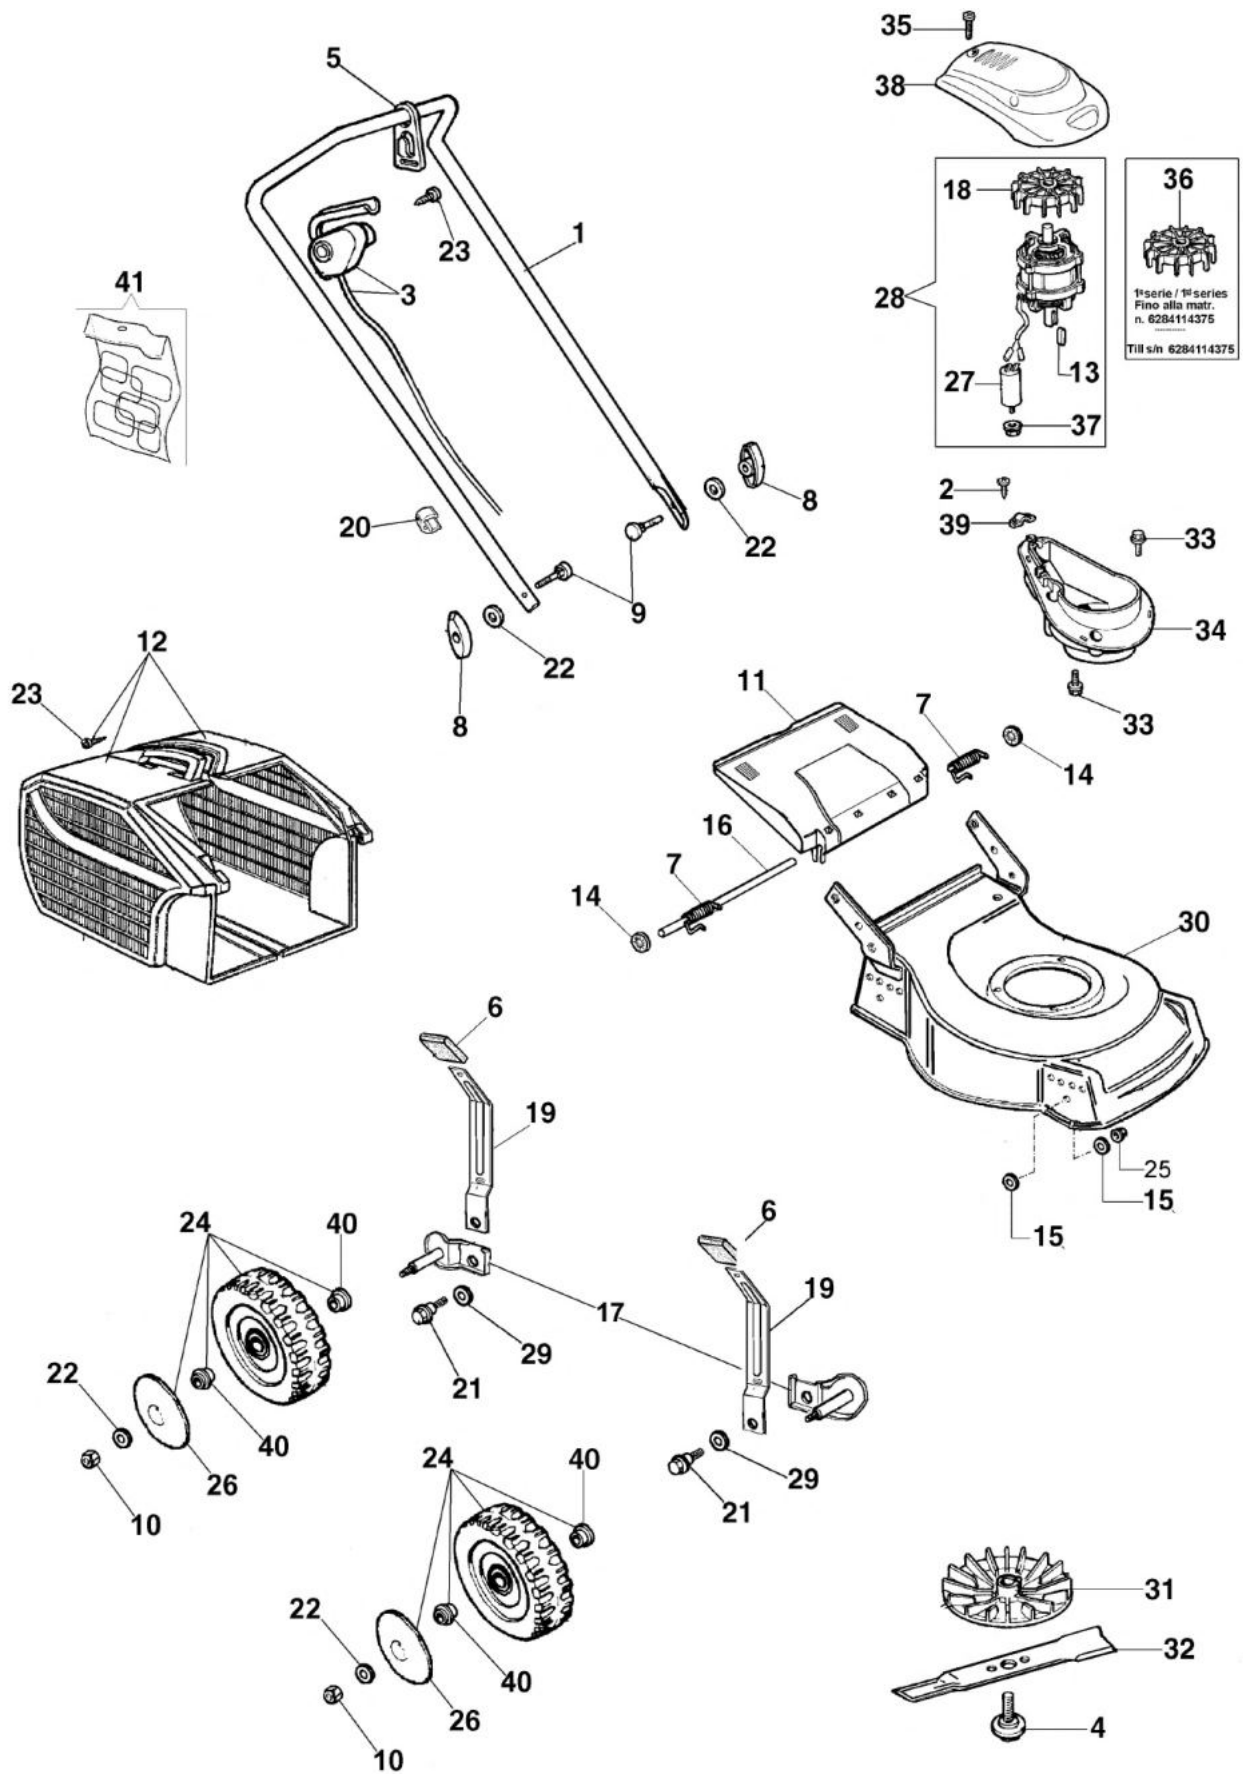

G 44 PE Electric lawnmower

Документы

[Complete illustrated parts list](#)

[ESSENTIAL complete illustrated parts list \(From January 2012\)](#)

изображение Complete illustrated parts list

Ref.Nu	Qty	Part number	Description	Validity from	Validity till	Notes	Bulletin
1	1	66130085R	Handlebar				
2	2	3960017AR	Screw				
3	1	66050187R	Switch				
4	1	66020010BR	Screw				
5	1	3044027R	Clamp				
6	4	66070021R	Handle				
7	1	66110610	Kit spring				
8	2	4119013AR	Tightening handle				
9	2	3910015R	Screw				
10	4	3914010R	Nut				
11	1	66110014R	Shutter				
12	1	66112001R	Complete grassbag				
13	1	66020024R	Key				
14	2	3045034R	Retainer washer				
15	8	66030012R	Washer				
16	1	66110026R	Deflector axle				
17	2	66070301A	Support set				BT5-057-11/09
18	1	66120022R	Fan				
19	4	66070031R	Lever				
20	1	66060231	Band				
21	4	66070030A	Pin				
22	6	3916008R	Washer				
23	5	3960013R	Screw				
24	4	66110281	Wheel kit				BT5-035-01/07,
25	7	3933032R	Nut				
26	4	66110278R	Wheel cover				BT5-035-01/07,
27	1	66120051R	Condenser				BT5-035-01/07
28	1	66130080R	Electric motor				
29	4	3027001R	Washer				
30	1	66100232AR	Deck				BT5-042-12/07
31	1	66020025AR	Fan				
32	1	66120026R	Blade				
33	7	3933034R	Screw				
34	1	66020005AR	Engine support				
35	3	3960016R	Screw				
36	-	-	Not available for this product				
37	4	3933032R	Nut				
38	1	66120011	Guard				
39	1	012000033R	Plate				
40	8	66070497R	Bearing				BT5-035-01/07,
41	1	66070380	Labels kit				