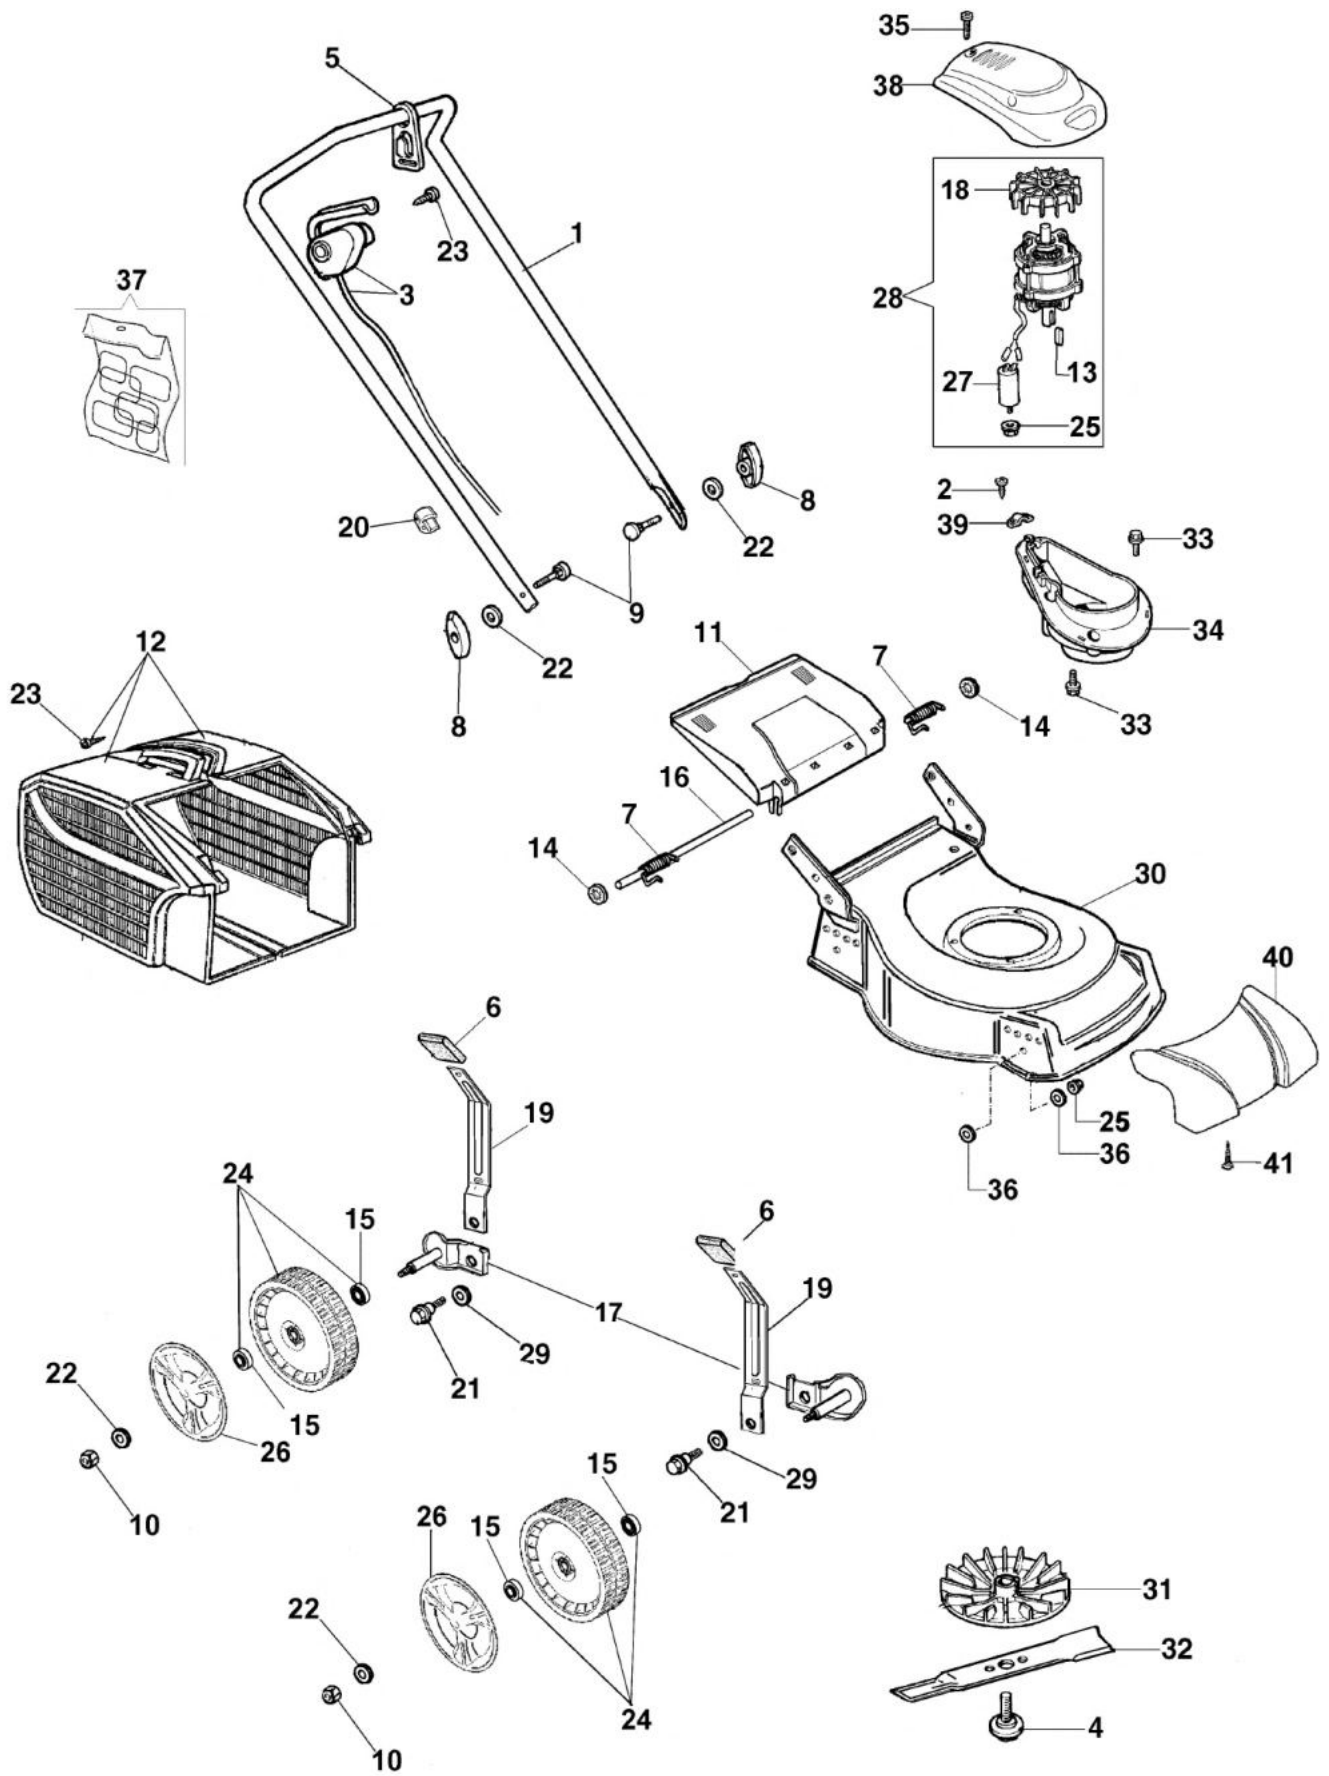

G 48 PE COMFORT PLUS (2018) Lawnmower

Документы

[Complete illustrated parts list](#)

изображение Complete illustrated parts list

Ref.Nu	Qty	Part number	Description	Validity from	Validity till	Notes	Bulletin
1	1	66130085R	Handlebar				
2	2	3960017AR	Screw				
3	1	66050187R	Switch				
4	1	66020010BR	Screw				
5	1	3044027R	Clamp				
6	4	66070945R	Handle				
7	1	66110610	Kit spring				
8	2	66070943R	Tightening handle				
9	2	3910015R	Screw				
10	4	3914010R	Nut				
11	1	66110617R	Shutter				
12	1	66112001R	Complete grassbag				
13	1	66020024R	Key				
14	2	3045034R	Retainer washer				
15	8	66070497R	Bearing				
16	1	66110026R	Deflector axle				
17	2	66070301A	Support set				
18	1	66120022R	Fan				
19	4	66070031R	Lever				
20	1	66060231	Band				
21	4	66070030A	Pin				
22	6	3916008R	Washer				
23	5	3960013R	Screw				
24	4	66070724R	Complete wheel				
25	7	3933032R	Nut				
26	4	66070848R	Wheel cover				
27	1	66120051R	Condenser				
28	1	66130080R	Electric motor				
29	4	3027001R	Washer				
30	1	66110764A	Deck				
31	1	66020025AR	Fan				
32	1	66130045R	Blade				
33	7	3933034R	Screw				
34	1	66020005AR	Engine support				
35	3	3960016R	Screw				
36	8	66030012R	Washer				
37	1	66100251	Labels kit				
38	1	66120011	Guard				
39	1	012000033R	Plate				
40	1	66070940R	Guard				
41	2	3960137R	Screw				