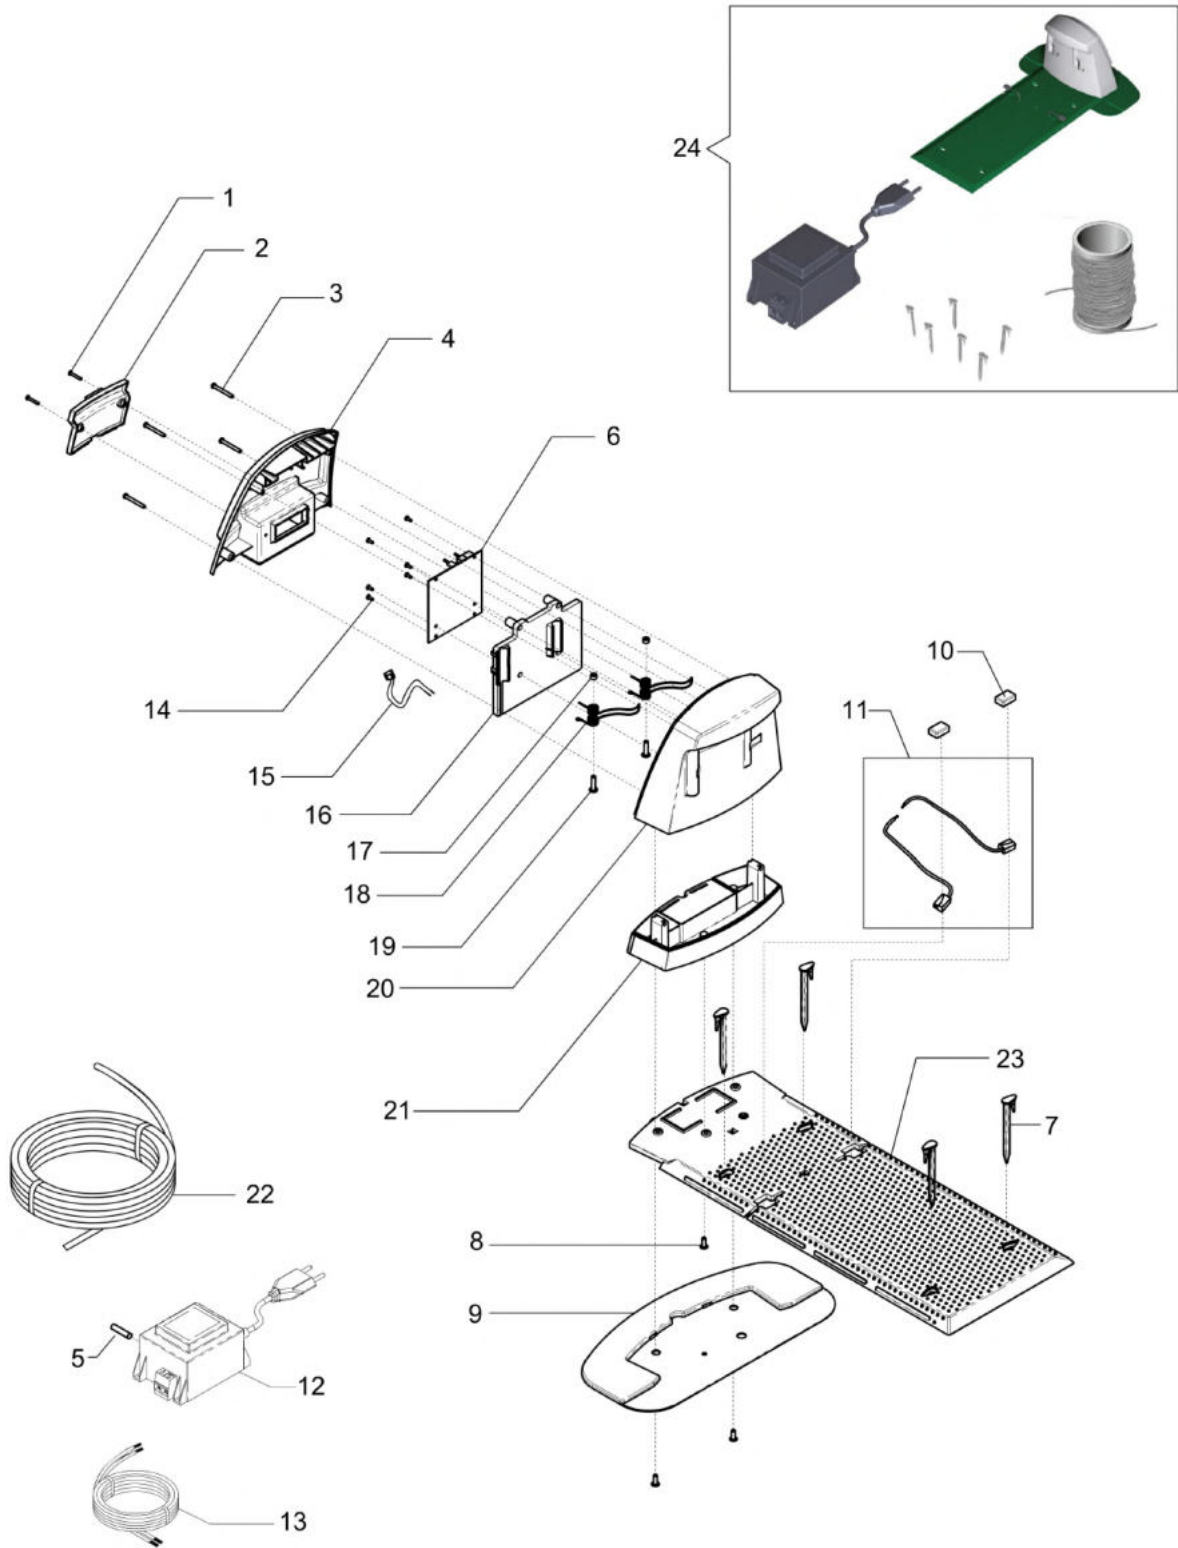

изображение Charging station

Ref.Nu	Qty	Part number	Description	Validity from	Validity till	Notes	Bulletin
1	2	AK510759	Screw				
2	1	AK47401234	Cover				
3	4	AK518483	Screw				
4	1	AK47093734	Cover				
5	1	AK455164	Fuse				
6	1	AK470921	Electric board				
7	1	AK119461R	Lawn pegs set				
8	3	AK543554	Screw				
9	1	AK47456913	Plate				
10	2	AK47484301	Cap				
11	1	AK454765	Cables set				
12	1	AK470922	Transformer			input: 230V 16A 50HZ	
13	1	AK441638	Wire			Lunghezza 10 m; Lenght 10 m	
14	6	AK453959	Screw				
15	1	AK474416	Wiring				
16	1	AK47087801	Card support				
17	2	AK701441	Nut				
18	2	AK440338	Spring contact				
19	2	AK705959	Screw				
20	1	AK44043834	Cover				
21	1	AK47408134	Base				
22	1	AK119462	Perimeter wire			Lunghezza 150 m; lenght	
23	1	AK47087913	Footrest pad				
24	1	AK119500	Compl. charging station