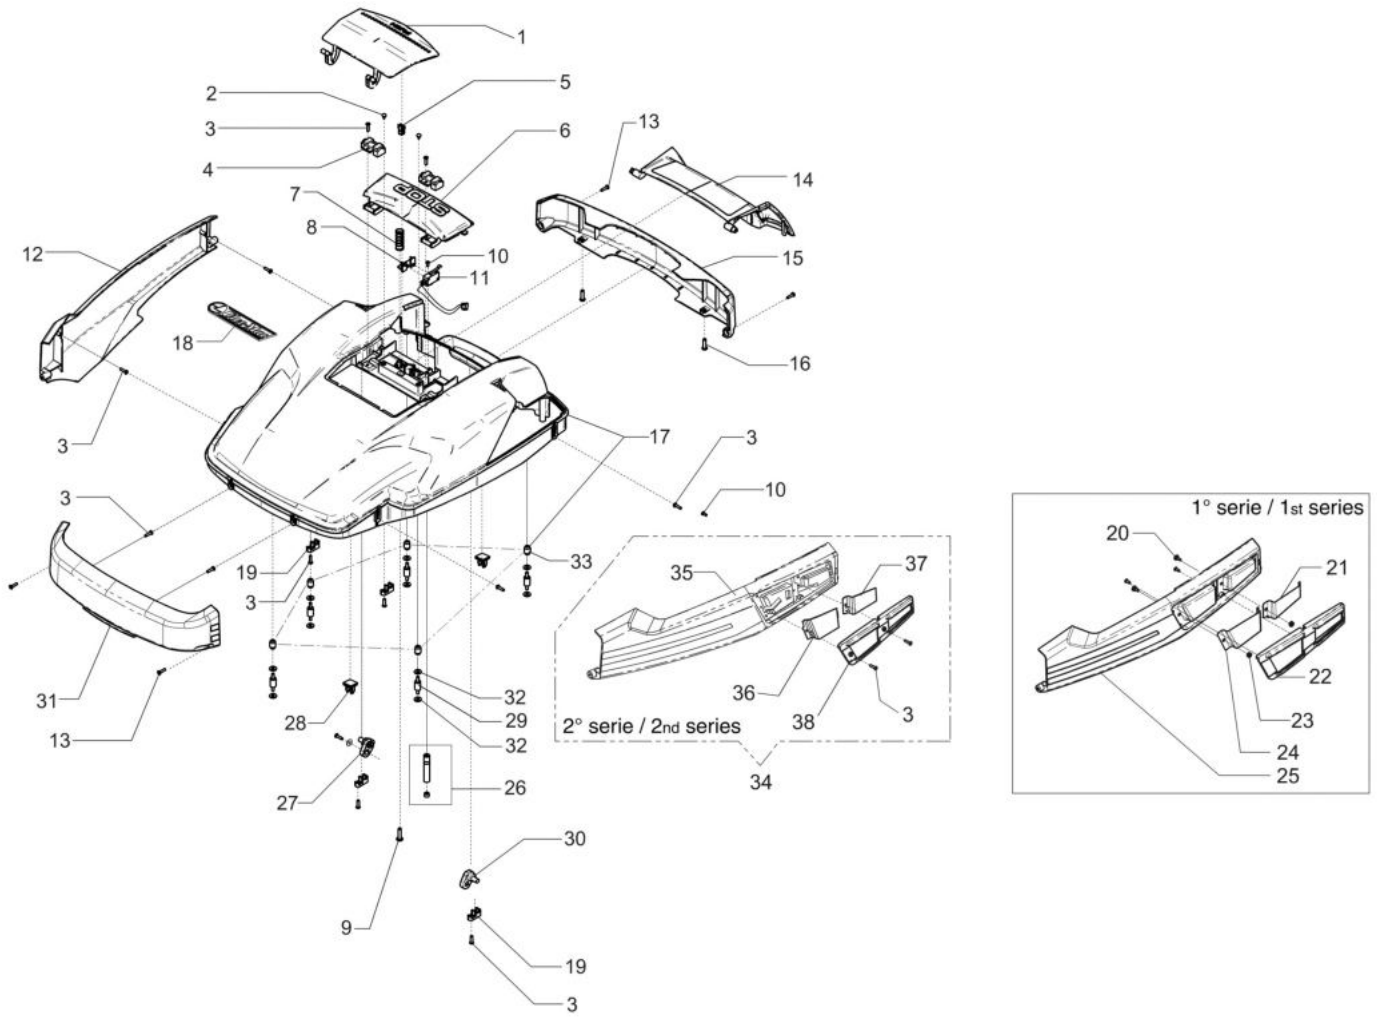

изображение Deck assembly

Ref.Nu	Qty	Part number	Description	Validity from	Validity till	Notes	Bulletin
1	1	AK47489334	Shutter				
2	2	AK474752	Buffer				
3	14	AK505075	Screw				
4	2	AK47410034	Support				
5	1	AK470752	Hook				
6	1	AK47489402	Button				
7	1	AK474118	Spring				
8	1	AK474083	Clamp				
9	1	AK543550	Screw				
10	4	AK453959	Screw				
11	1	AK441293	Micro-switch				
12	1	AK47403301	Bumper			DX; RIGHT	
13	4	AK510281	Screw				
14	1	AK440633	Shutter				
15	1	AK47403201	Bumper			Posteriore; Rear	
16	2	AK518482	Screw				
17	1	AK44063234	Hood			Logo Oleo-Mac; Oleo-Mac	
18	1	AK454855	Plate			Logo Logo Oleo-Mac; Oleo-Mac	
19	4	AK47408434	Support				
20	2	AK705959	Screw		SN 6515039999		BT5-078-04/15
21	1	AK456314	Set deck + contactcs		SN 6515039999		BT5-078-04/15
22	1	AK47088801	Plate		SN 6515039999		BT5-078-04/15
23	2	AK701441	Nut		SN 6515039999		BT5-078-04/15
24	1	AK456314	Set deck + contactcs		SN 6515039999		BT5-078-04/15
25	1	AK456314	Set deck + contactcs		SN 6515039999	SX; LEFT	BT5-078-04/15
26	1	AK454764	Support + magnet				
27	1	AK47717001	Mount			DX; RIGHT	
28	2	AK474480	Fairled				
29	5	AK474098	Spacer			Gomma; Rubber	
30	1	AK47716901	Mount			SX; LEFT	
31	1	AK47403101	Bumper			Anteriore; Front	
32	10	AK700426	Washer				
33	5	AK474115	Insert				
34	1	AK456314	Set deck + contactcs	SN 6515040001			BT5-078-04/15
35	1	AK44117401	Bumper	SN 6525043168		SX; LEFT	BT5-078-04/15
36	1	AK440618	Contact (Battery charger)	SN 6515040001			BT5-078-04/15
37	1	AK440617	Contact (Battery charger)	SN 6515040001			BT5-078-04/15
38	1	AK44117601	Plate	SN 6515040001			BT5-078-04/15