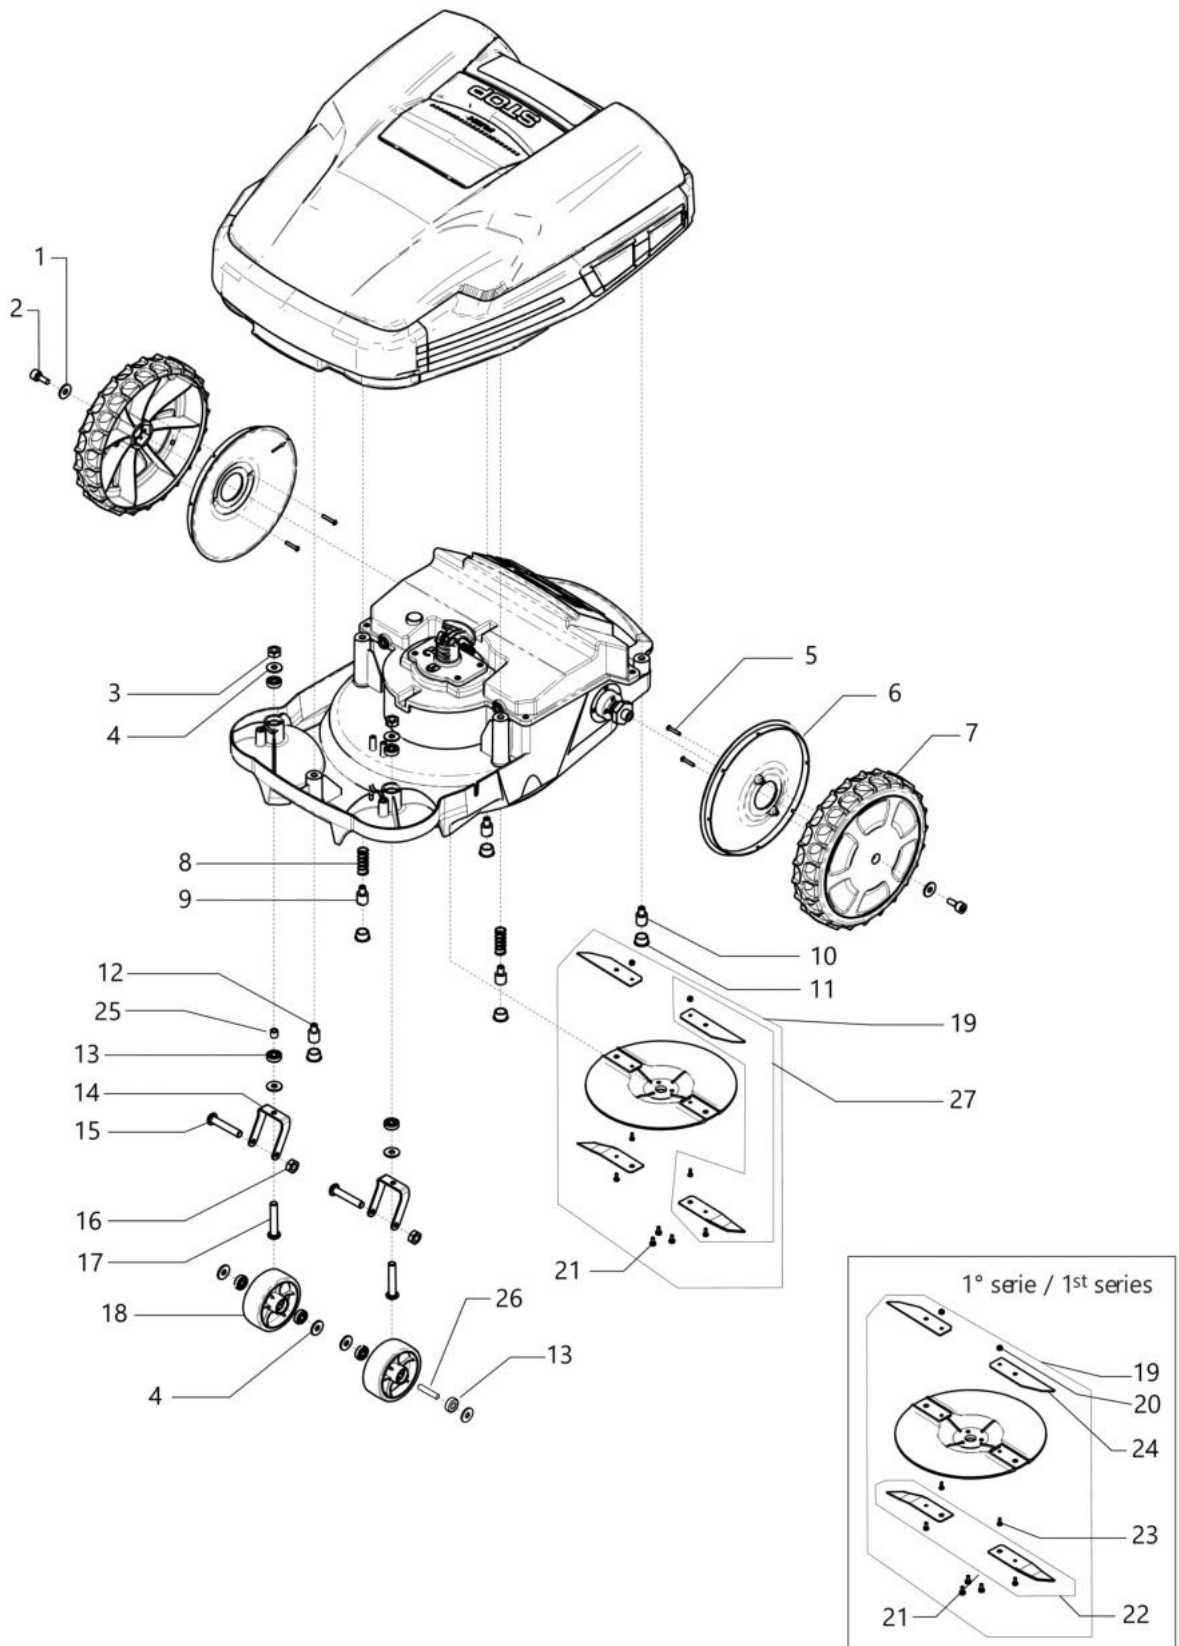

## изображение Cutting plate assembly

Ref.Nu	Qty	Part number	Description	Validity from	Validity till	Notes	Bulletin
1	2	AK701493	Washer				
2	2	AK705937	Screw				
3	2	AK704536	Nut				
4	8	AK700137	Washer				
5	4	AK510281	Screw				
6	2	AK470895	Cover				
7	2	AK47071834	Driving wheel				
8	2	AK474686	Spring				
9	2	AK474565	Sleeve			Posteriore; Rear	
10	2	AK474676	Sleeve			Intermedio; Middle	
11	5	AK474116	Cap				
12	1	AK474097	Sleeve			Anteriore; Front	
13	8	AK474996	Bearing				
14	2	AK47453130	Fork				
15	2	AK700934	Pin				
16	2	AK700432	Nut				
17	2	AK700493	Screw				
18	2	AK47073401	Front wheel				
19	1	AK127401	Double blade kit+Cutter support				
20	2	AK705960	Nut				
21	3	AK705958	Screw				
22	1	AK119573	Blades kit			Composto da: 6 lame + 6	
23	2	AK705957	Screw				
24	2	AK440434	Blade				
25	2	AK44061330	Bushing				
26	2	AK44061230	Pin				
27	1	AK440434ET	Blades kit				