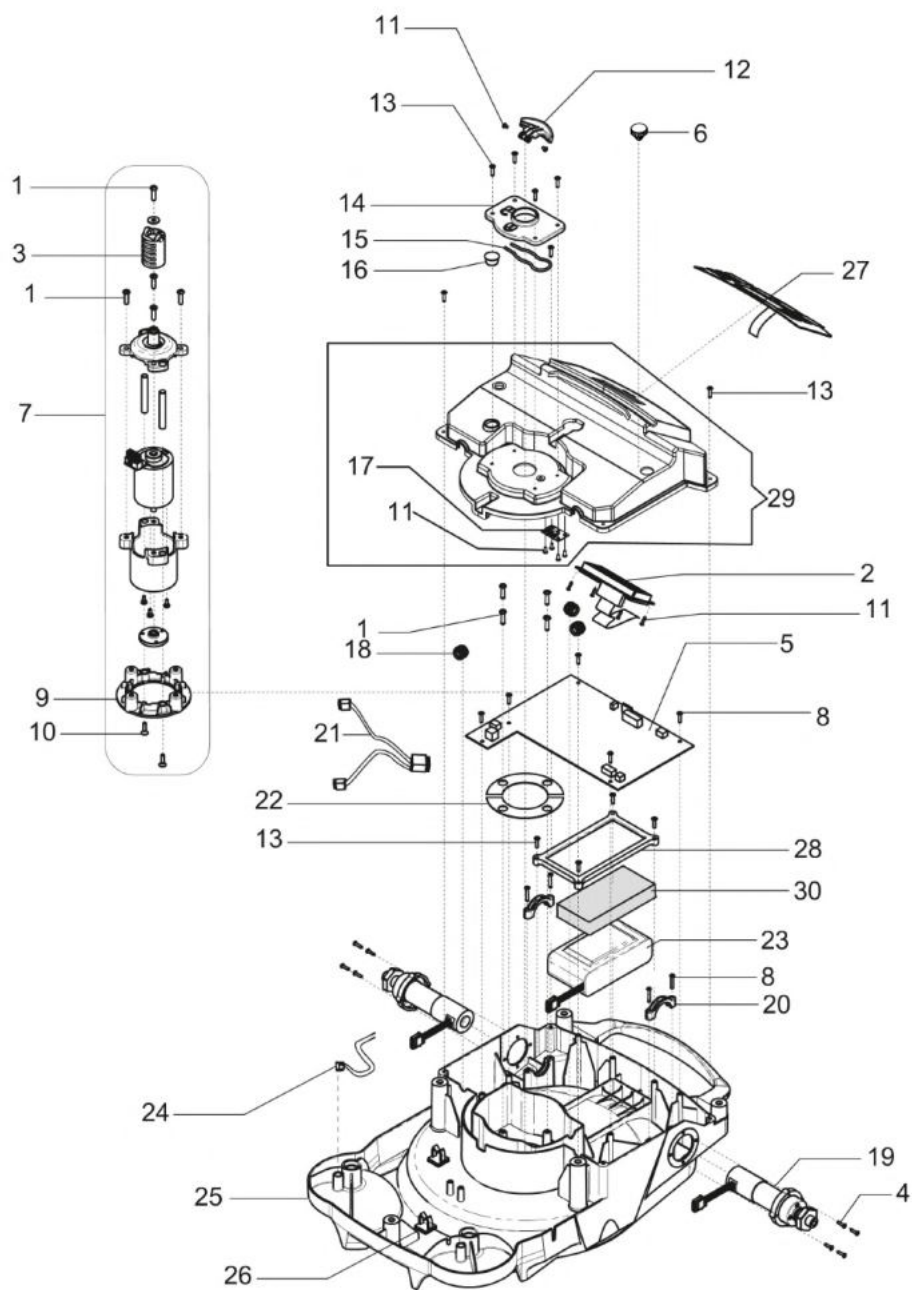

## изображение Cutting plate assembly

Ref.Nu	Qty	Part number	Description	Validity from	Validity till	Notes	Bulletin
1	2	AK701493	Washer				
2	2	AK705937	Screw				
3	2	AK704536	Nut				
4	8	AK700137	Washer				
5	4	AK510281	Screw				
6	2	AK470895	Cover				
7	2	AK47071834	Driving wheel				
8	2	AK474686	Spring				
9	2	AK474565	Sleeve			Posteriore; Rear	
10	2	AK474676	Sleeve			Intermedio; Middle	
11	5	AK474116	Cap				
12	1	AK474097	Sleeve			Anteriore; Front	
13	8	AK474996	Bearing				
14	2	AK47453130	Fork				
15	2	AK700934	Pin				
16	2	AK700432	Nut				
17	2	AK700493	Screw				
18	2	AK47073401	Front wheel				
19	1	AK127401	Double blade kit+Cutter support				
20	2	AK705960	Nut				
21	3	AK705958	Screw				
22	1	AK119573	Blades kit			Composto da: 6 lame + 6	
23	2	AK705957	Screw				
24	2	AK440434	Blade				
25	2	AK44061330	Bushing				
26	2	AK44061230	Pin				
27	1	AK440434ET	Blades kit				