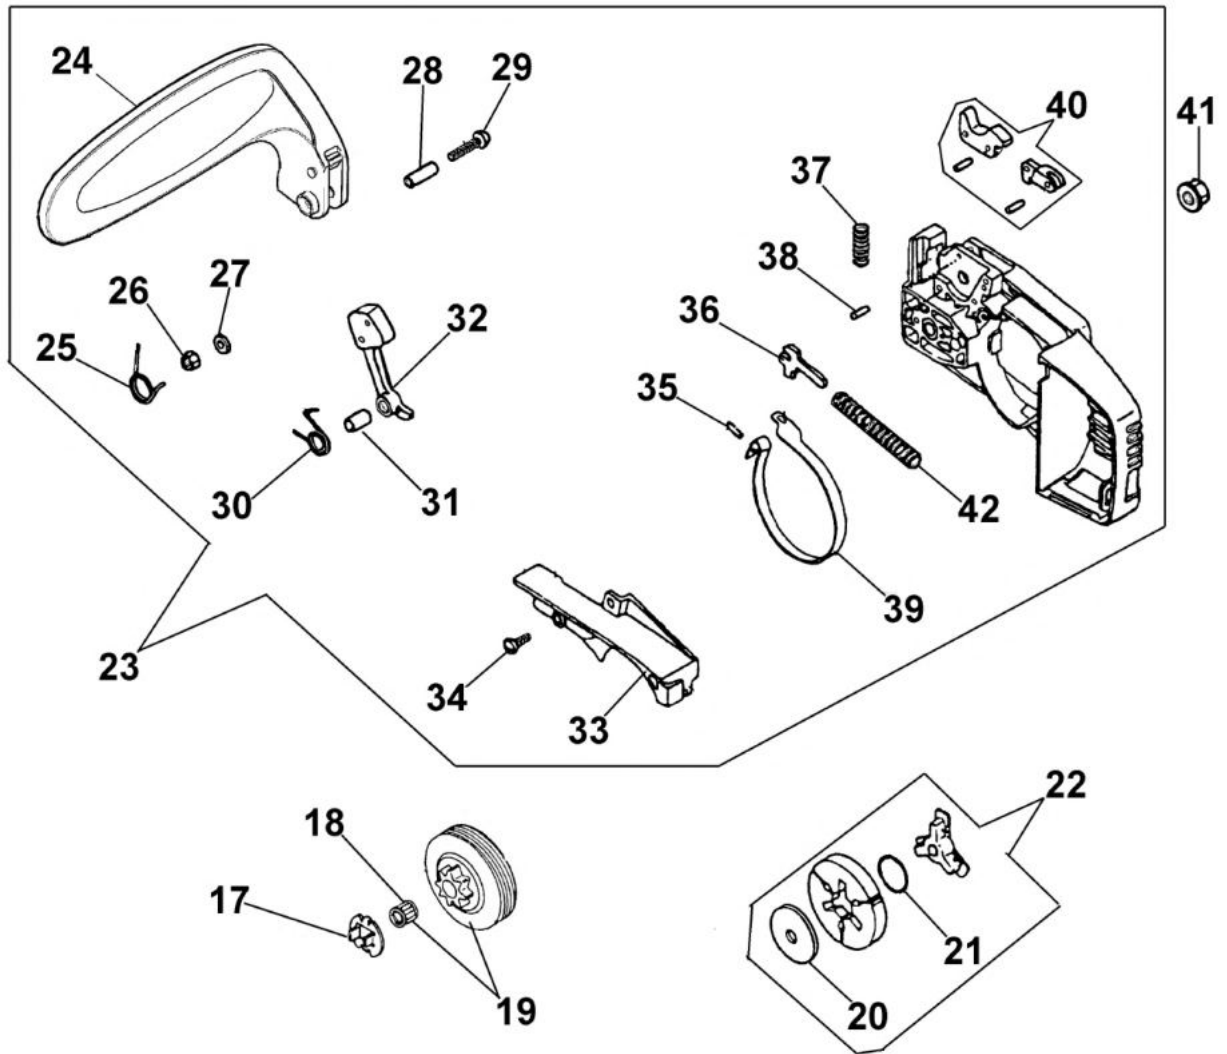

изображение Clutch and handles

Ref.Nu	Qty	Part number	Description	Validity from	Validity till	Notes	Bulletin
1	1	50030269R	Screw				
2	2	50030279	Screw				
3	1	50030249R	Cover				
4	1	50030082A	Throttle lever				
5	1	50030077	Spring				
6	1	50030076R	Plug				
7	1	50030078R	Button				
8	1	50032037	Handle kit				
9	1	50030081	Plug				
10	1	50032012	Thrott.lever/ro				
11	1	50030080	Spring				
12	1	50030065R	Handle				
13	1	50030270	Screw				
14	1	50030068R	Strap				
15	1	50030067R	Support				
16	1	50030271	Screw				
17	1	50030138R	Clutch driver				
18	1	50030372	Roller cage				
19	1	50032009	Clutch drum			3/8	
19	1	50032051	Clutch drum			1/4	
20	1	50030092	Washer				
21	1	50030350R	Spring				
22	1	50030090A	Clutch				
23	1	50032023AR	Chain cover				
24	1	50030242	Guard				
25	1	50030100	Spring				
26	1	3914003R	Nut				
27	1	3916005R	Washer				
28	1	50030105	Spacer				
29	1	50030292	Screw				
30	1	50030110	Spring				
31	1	50030106	Bushing				
32	1	50030107A	Weight				
33	1	50030122	Cover				
34	1	50030272	Screw				
35	1	50030116R	Plug				
36	1	50030118	Lever				
37	1	50030111	Spring				
38	1	50030117	Plug				
39	1	50030119R	Brake band				
40	1	50030113	Brake lever				
41	1	50010148R	Nut				
42	1	50030121	Spring				
43	1	50032012	Thrott.lever/ro