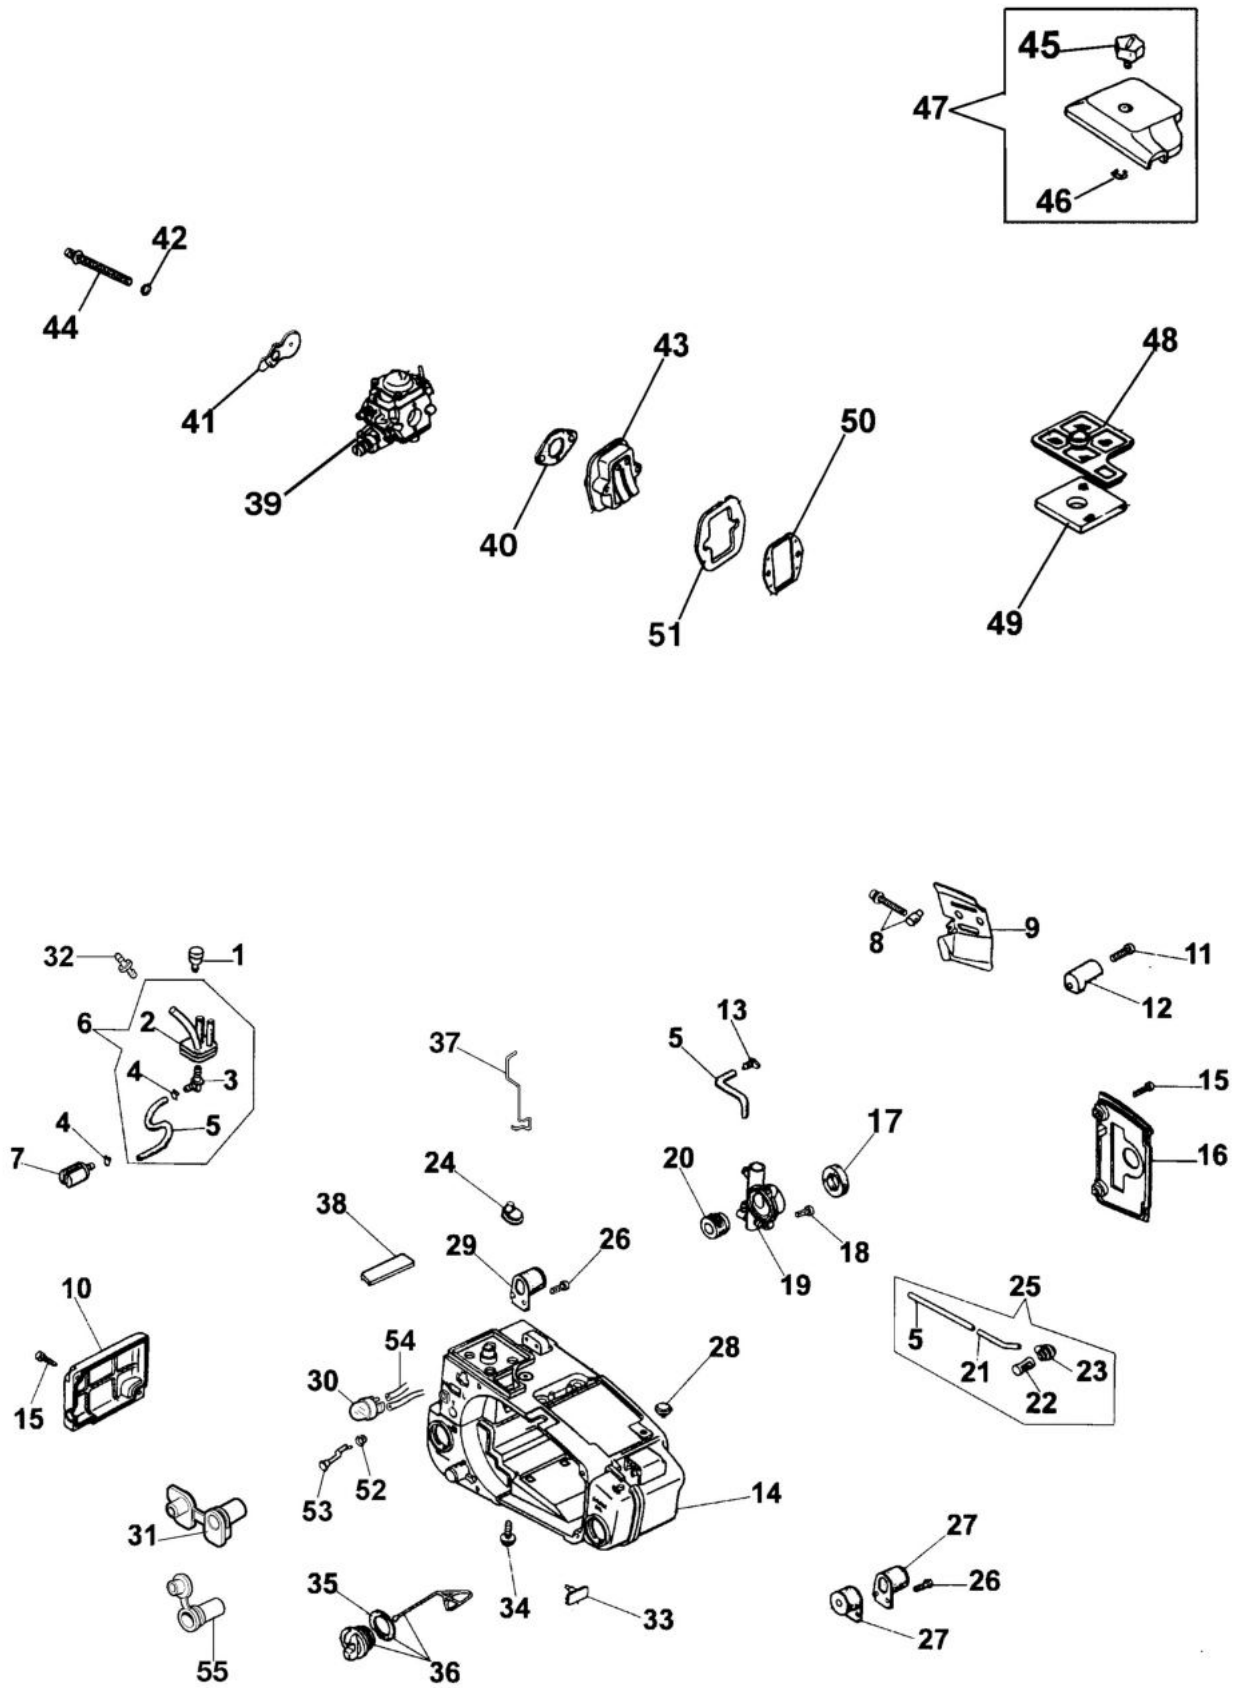

932 C Chainsaw

Документы

Engine

Tank and air filter

Clutch and handles

Carburetor WT-705

изображение Engine

Ref.Nu	Qty	Part number	Description	Validity from	Validity till	Notes	Bulletin
1	2	50030285	Screw				
2	1	50040189R	Crankcase				
3	4	50030004R	Screw				
4	1	50030013R	Seal ring				
5	1	50030014R	Ring				
6	2	50030012R	Bearing				
7	1	50030011R	Crankshaft				
8	1	61070074	Seal ring				
9	2	50030010R	Spacer				
10	1	50030009R	Bearing				
11	2	50032010	Piston assy Ø37				
12	1	50032010	Piston assy Ø37				
13	1	50030006R	Piston ring				
14	1	50030002R	Cylinder				
15	1	50030388R	Gasket				
16	1	50030309	Muffler				
17	1	50030297R	Spark plug				
18	1	50032010	Piston assy Ø37				
19	1	50032008	Gasket set				
20	1	093500397R	Starter handle				
21	1	4098073R	Starter rope				
22	1	004000132R	Spring				
23	1	094000033AR	Starter pulley				
24	2	004000436R	Pin				
25	2	50030112	Spring				
26	2	004000140R	Pawl				
27	1	50030143R	Flywheel				
28	1	3916009R	Washer				
29	1	004000142R	Nut				
30	1	50030272	Screw				
31	1	50030161	Flange				
32	2	50030295	Screw				
33	1	3833080R	Washer				
34	1	094600097AR	Spark plug cap				
35	1	50030267R	Spring				
36	1	094500034R	Washer				
38	1	50030145	Spacer				
39	4	50030269R	Screw				
40	1	50032025AR	Starter case				
41	1	094600041AR	Screw				
42	1	50030142R	Ignition coil				
43	1	50030160R	Bushing				
44	1	50030150R	Sheath				
45	1	50030151R	Switch				
46	1	50032043	Labels kit				