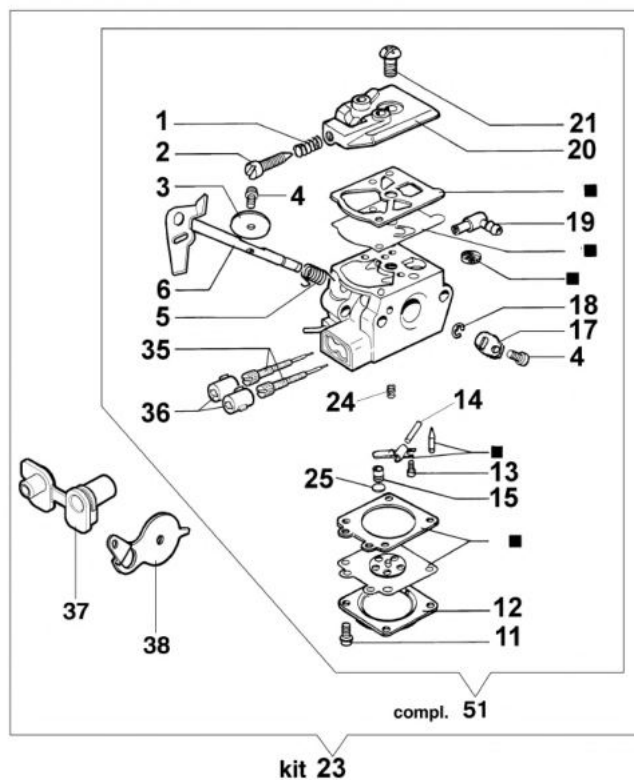

DA NOVEMBRE 2004
FROM NOVEMBER 2004
AB NOVEMBER 2004
DESDE NOVIEMBRE 2004
DEPUIS NOVEMBRE 2004

16 ■ KIT RIPARAZIONE
REPAIR KIT