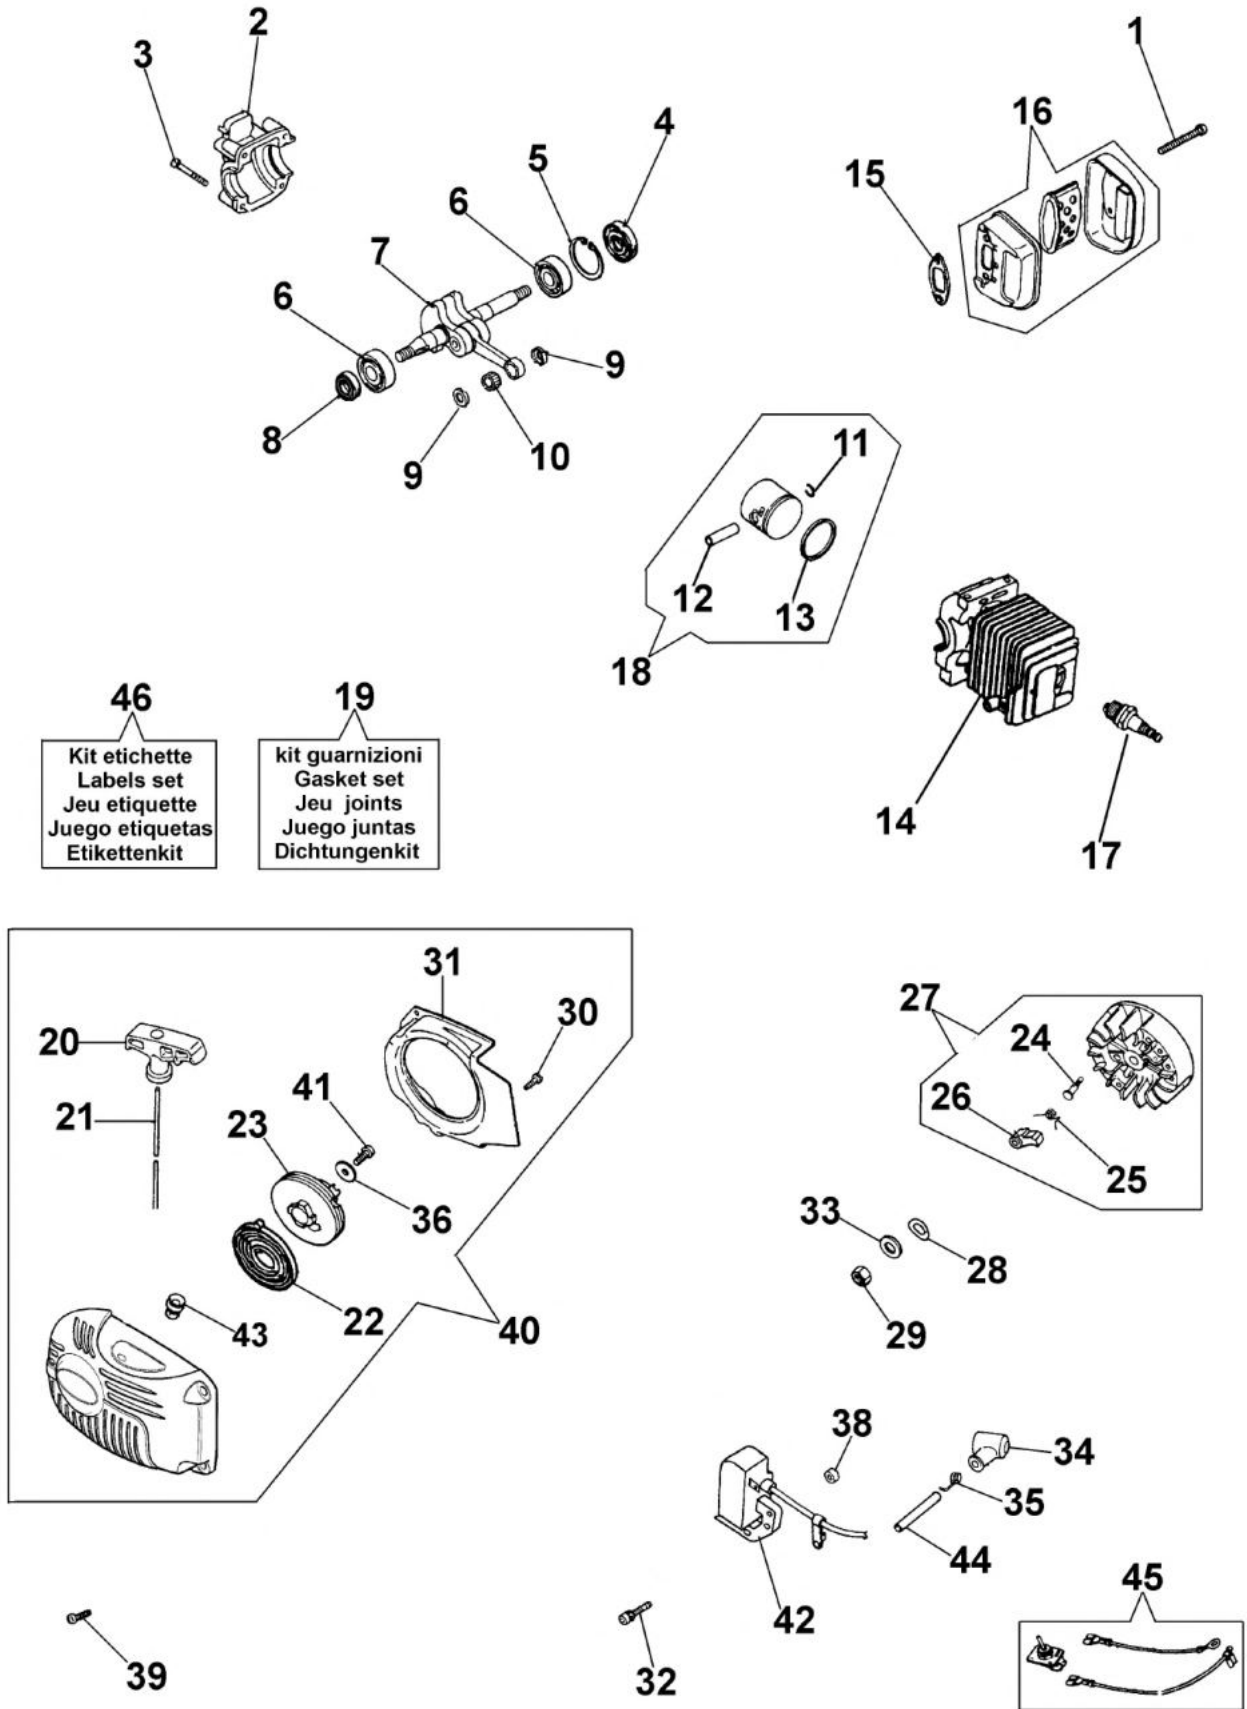

932 C Chainsaw

Документы

Engine

Tank and air filter

Clutch and handles

Carburetor WT-705

изображение Engine

Ref.Nu	Qty	Part number	Description	Validity from	Validity till	Notes	Bulletin
1	2	50030285	Screw				
2	1	50040189R	Crankcase				
3	4	50030004R	Screw				
4	1	50030013R	Seal ring				
5	1	50030014R	Ring				
6	2	50030012R	Bearing				
7	1	50030011R	Crankshaft				
8	1	61070074	Seal ring				
9	2	50030010R	Spacer				
10	1	50030009R	Bearing				
11	2	50032010	Piston assy Ø37				
12	1	50032010	Piston assy Ø37				
13	1	50030006R	Piston ring				
14	1	50030002R	Cylinder				
15	1	50030388R	Gasket				
16	1	50030309	Muffler				
17	1	50030297R	Spark plug				
18	1	50032010	Piston assy Ø37				
19	1	50032008	Gasket set				
20	1	093500397R	Starter handle				
21	1	4098073R	Starter rope				
22	1	004000132R	Spring				
23	1	094000033AR	Starter pulley				
24	2	004000436R	Pin				
25	2	50030112	Spring				
26	2	004000140R	Pawl				
27	1	50030143R	Flywheel				
28	1	3916009R	Washer				
29	1	004000142R	Nut				
30	1	50030272	Screw				
31	1	50030161	Flange				
32	2	50030295	Screw				
33	1	3833080R	Washer				
34	1	094600097AR	Spark plug cap				
35	1	50030267R	Spring				
36	1	094500034R	Washer				
38	1	50030145	Spacer				
39	4	50030269R	Screw				
40	1	50032025AR	Starter case				
41	1	094600041AR	Screw				
42	1	50030142R	Ignition coil				
43	1	50030160R	Bushing				
44	1	50030150R	Sheath				
45	1	50030151R	Switch				
46	1	50032043	Labels kit				