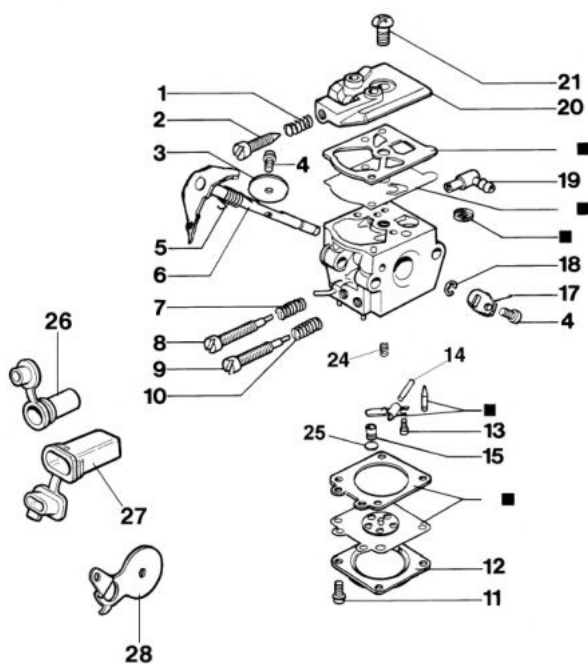

FINO A NOVEMBRE 2004
TILL NOVEMBER 2004
BIS NOVEMBER 2004
HASTA NOVIEMBRE 2004
JUSQU'A NOVEMBRE 2004

16 ■ KIT RIPARAZIONE
REPAIR KIT