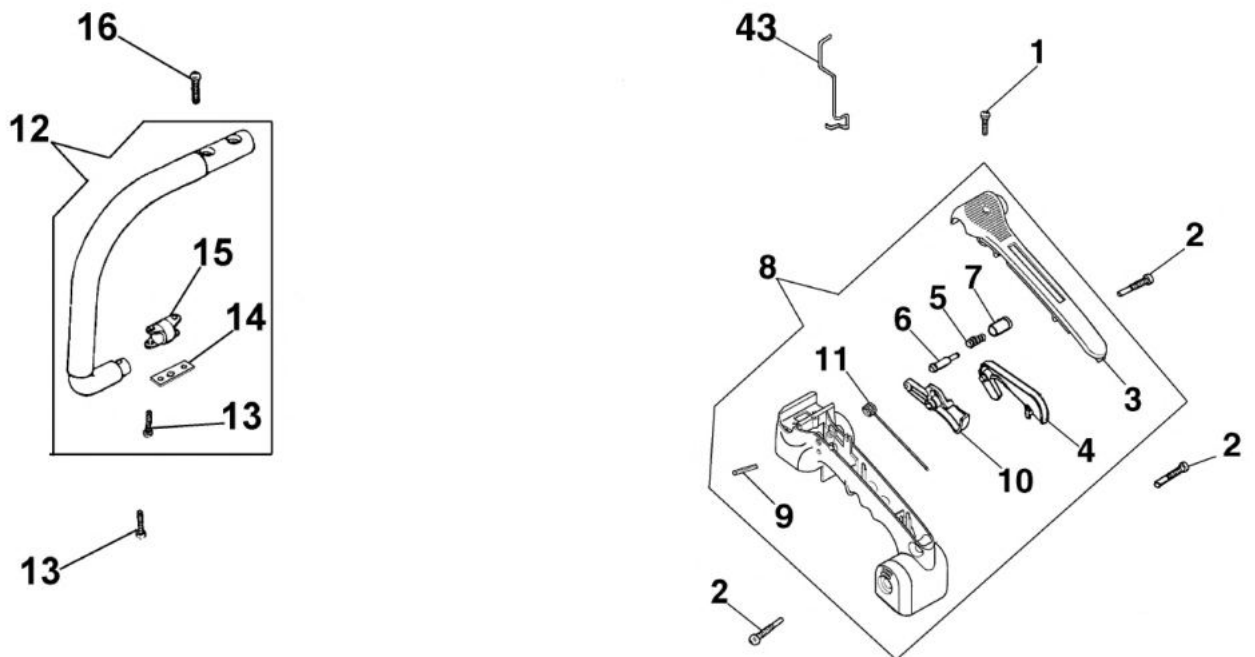

изображение Clutch and handles

Ref.Nu	Qty	Part number	Description	Validity from	Validity till	Notes	Bulletin
1	1	50030269R	Screw				
2	2	50030279	Screw				
3	1	50030249R	Cover				
4	1	50030082A	Throttle lever				
5	1	50030077	Spring				
6	1	50030076R	Plug				
7	1	50030078R	Button				
8	1	50032037	Handle kit				
9	1	50030081	Plug				
10	1	50032012	Thrott.lever/ro				
11	1	50030080	Spring				
12	1	50030065R	Handle				
13	1	50030270	Screw				
14	1	50030068R	Strap				
15	1	50030067R	Support				
16	1	50030271	Screw				
17	1	50030138R	Clutch driver				
18	1	50030372	Roller cage				
19	1	50032009	Clutch drum			3/8	
19	1	50032051	Clutch drum			1/4	
20	1	50030092	Washer				
21	1	50030350R	Spring				
22	1	50030090A	Clutch				
23	1	50032023AR	Chain cover				
24	1	50030242	Guard				
25	1	50030100	Spring				
26	1	3914003R	Nut				
27	1	3916005R	Washer				
28	1	50030105	Spacer				
29	1	50030292	Screw				
30	1	50030110	Spring				
31	1	50030106	Bushing				
32	1	50030107A	Weight				
33	1	50030122	Cover				
34	1	50030272	Screw				
35	1	50030116R	Plug				
36	1	50030118	Lever				
37	1	50030111	Spring				
38	1	50030117	Plug				
39	1	50030119R	Brake band				
40	1	50030113	Brake lever				
41	1	50010148R	Nut				
42	1	50030121	Spring				
43	1	50032012	Thrott.lever/ro