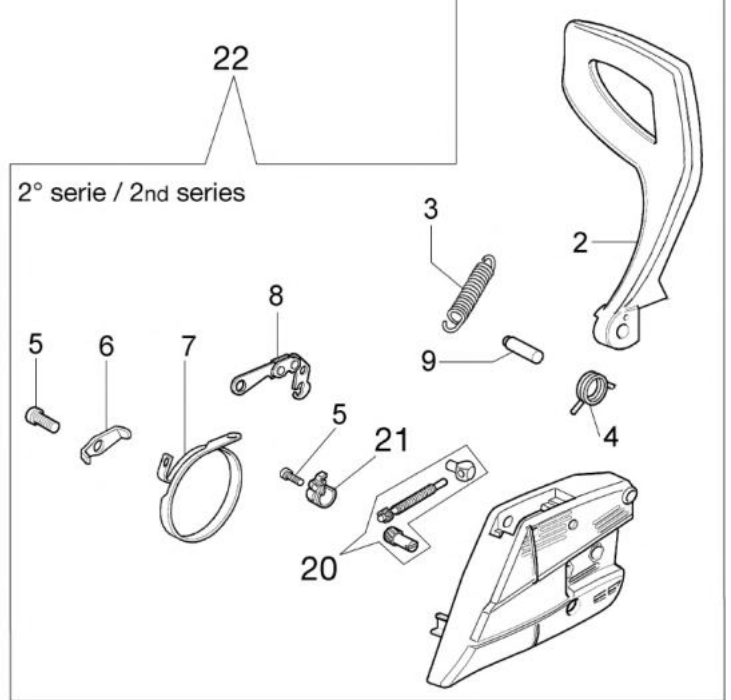

Carburetor WT-780D

изображение Engine

Ref.Nu	Qty	Part number	Description	Validity from	Validity till	Notes	Bulletin
1	1	50170010R	Manifold				
2	1	094600103	Band				
3	1	3055101	Spark plug				
4	1	50170031R	Gasket				
5	1	50170027R	Muffler				
6	3	3860117R	Screw				
7	2	4196166R	Piston ring				BT4-152-05/12
8	1	50110047R	Piston pin				BT4-152-05/12
9	2	004900061R	Ring				BT4-152-05/12
10	1	50110066A	Piston assy	SN 0851075308			BT4-152-05/12
11	1	50182005A	Complete cylinder	SN 0851075308			BT4-152-05/12
12	2	50110043AR	Spacer				
13	1	50110044R	Bearing				
14	1	50272004R	Seal ring				
15	1	094000006R	Bearing				
16	1	3050024AR	Seal ring				
17	1	50050016CR	Cover				
18	4	3801051R	Screw				
19	1	50110045R	Crankshaft				

изображение Clutch and brake

Ref.Nu	Qty	Part number	Description	Validity from	Validity till	Notes	Bulletin
1	1	50170128R	Chain cover assy		SN 0855382895		BT4-158-04/16
2	1	50170040R	Guard				
3	1	095000219AR	Spring				
4	1	50010088AR	Spring				
5	2	3960070AR	Screw				
6	1	50050125R	Plate				
7	1	50050039R	Brake band				
8	1	097000146	Lever				
9	1	50050064R	Pin				
10	1	004000352R	Washer				
11	2	50010148R	Nut				
12	1	094500029AR	Spring				
13	1	094000129AR	Clutch				
14	1	50050136A	Chain sprocket 3/8				
15	1	004400285	Washer				
16	1	50050025R	Worm gear 3/8				
17	1	50030372	Roller cage				
18	1	50030190R	Bar 14" - 35 cm				
18	1	50052012R	Bar 16" - 41 cm				
19	1	30629015A	Chain .3/8" x .050" (1,3mm)				
19	1	30629016A	Chain .3/8" x .050" (1,3mm)				
19	1	30629018A	Chain .3/8" x .050" (1,3mm)				
20	1	50162017A	Chain tensioner kit	SN 0855382896			BT4-158-04/16
21	1	50170044R	Cover	SN 0855382896			BT4-158-04/16
22	1	50170039R	Chain cover assy	SN 0855382896			BT4-158-04/16