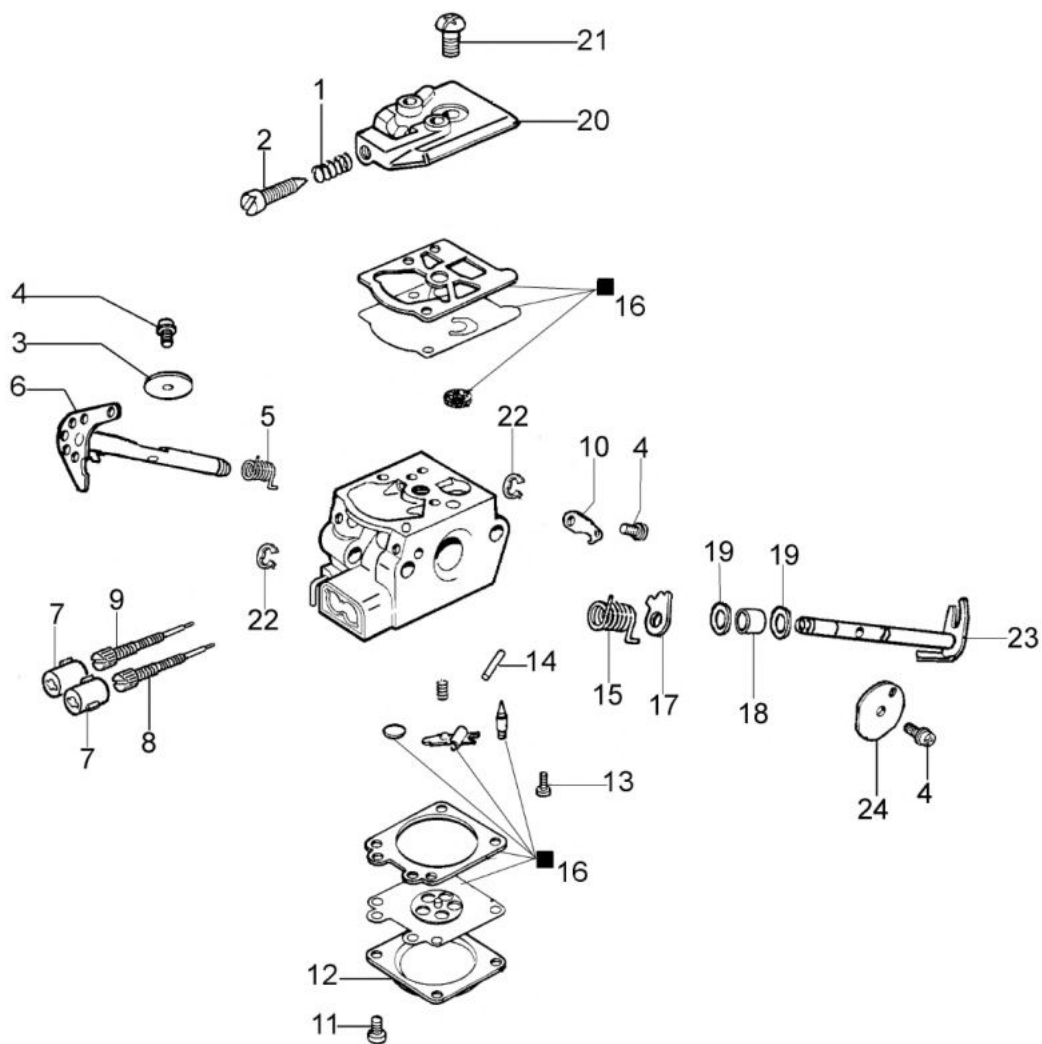

изображение Clutch and brake

Ref.Nu	Qty	Part number	Description	Validity from	Validity till	Notes	Bulletin
1	1	50170128R	Chain cover assy		SN 0855382895		BT4-158-04/16
2	1	50170040R	Guard				
3	1	095000219AR	Spring				
4	1	50010088AR	Spring				
5	2	3960070AR	Screw				
6	1	50050125R	Plate				
7	1	50050039R	Brake band				
8	1	097000146	Lever				
9	1	50050064R	Pin				
10	1	004000352R	Washer				
11	2	50010148R	Nut				
12	1	094500029AR	Spring				
13	1	094000129AR	Clutch				
14	1	50050136A	Chain sprocket 3/8				
15	1	004400285	Washer				
16	1	50050025R	Worm gear 3/8				
17	1	50030372	Roller cage				
18	1	50030190R	Bar 14" - 35 cm				
18	1	50052012R	Bar 16" - 41 cm				
19	1	30629015A	Chain .3/8" x .050" (1,3mm)				
19	1	30629016A	Chain .3/8" x .050" (1,3mm)				
19	1	30629018A	Chain .3/8" x .050" (1,3mm)				
20	1	50162017A	Chain tensioner kit	SN 0855382896			BT4-158-04/16
21	1	50170044R	Cover	SN 0855382896			BT4-158-04/16
22	1	50170039R	Chain cover assy	SN 0855382896			BT4-158-04/16

16 ■ KIT RIPARAZIONE
REPAIR KIT

изображение Carburetor WT-781A

Ref.Nu	Qty	Part number	Description	Validity from	Validity till	Notes	Bulletin
1	1	094600148	Spring				
2	1	074000240	Adjust. screw				
3	1	095000141	Shutter				
4	3	50010141	Screw				
5	1	094600208	Spring				
6	1	2318757	Shaft				
7	2	2318867R	Caps-lock				
8	1	2318837	Screw H				
9	1	2318893	Screw L				
10	1	50050108	Throttle lever				
11	4	035000162	Screw				
12	1	2318191	Cover				
13	1	003300202	Screw				
14	1	003300201	Spindle				
15	1	50050115	Spring				
16	1	2318671	Repair kit				
17	1	50050111	Lever				
18	1	50050109	Bushing				
19	1	50050160	Fitting				
20	1	50050107	Cover				
21	1	003300197	Screw				
22	1	50050110	Bushing				
23	1	2318758	Shaft				
24	1	094600140	Shutter				
25	1	50050117	Screw				