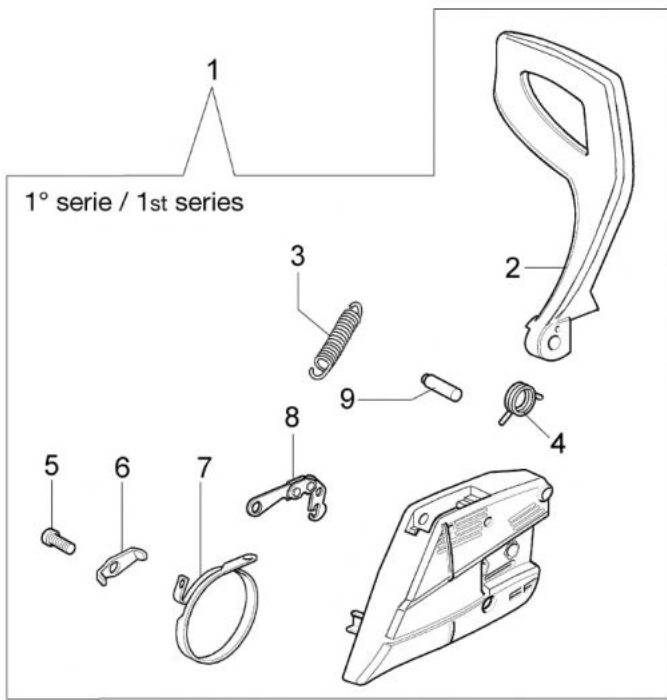

Carburetor WT-780D

изображение Engine

Ref.Nu	Qty	Part number	Description	Validity from	Validity till	Notes	Bulletin
1	1	50170010R	Manifold				
2	1	094600103	Band				
3	1	3055101	Spark plug				
4	1	50170031R	Gasket				
5	1	50170027R	Muffler				
6	3	3860117R	Screw				
7	2	4196166R	Piston ring				BT4-152-05/12
8	1	50110047R	Piston pin				BT4-152-05/12
9	2	004900061R	Ring				BT4-152-05/12
10	1	50110066A	Piston assy	SN 0851075308			BT4-152-05/12
11	1	50182005A	Complete cylinder	SN 0851075308			BT4-152-05/12
12	2	50110043AR	Spacer				
13	1	50110044R	Bearing				
14	1	50272004R	Seal ring				
15	1	094000006R	Bearing				
16	1	3050024AR	Seal ring				
17	1	50050016CR	Cover				
18	4	3801051R	Screw				
19	1	50110045R	Crankshaft				

изображение Clutch and brake

Ref.Nu	Qty	Part number	Description	Validity from	Validity till	Notes	Bulletin
1	1	50170128R	Chain cover assy		SN 0855382895		BT4-158-04/16
2	1	50170040R	Guard				
3	1	095000219AR	Spring				
4	1	50010088AR	Spring				
5	2	3960070AR	Screw				
6	1	50050125R	Plate				
7	1	50050039R	Brake band				
8	1	097000146	Lever				
9	1	50050064R	Pin				
10	1	004000352R	Washer				
11	2	50010148R	Nut				
12	1	094500029AR	Spring				
13	1	094000129AR	Clutch				
14	1	50050136A	Chain sprocket 3/8				
15	1	004400285	Washer				
16	1	50050025R	Worm gear 3/8				
17	1	50030372	Roller cage				
18	1	50030190R	Bar 14" - 35 cm				
18	1	50052012R	Bar 16" - 41 cm				
19	1	30629015A	Chain .3/8" x .050" (1,3mm)				
19	1	30629016A	Chain .3/8" x .050" (1,3mm)				
19	1	30629018A	Chain .3/8" x .050" (1,3mm)				
20	1	50162017A	Chain tensioner kit	SN 0855382896			BT4-158-04/16
21	1	50170044R	Cover	SN 0855382896			BT4-158-04/16
22	1	50170039R	Chain cover assy	SN 0855382896			BT4-158-04/16