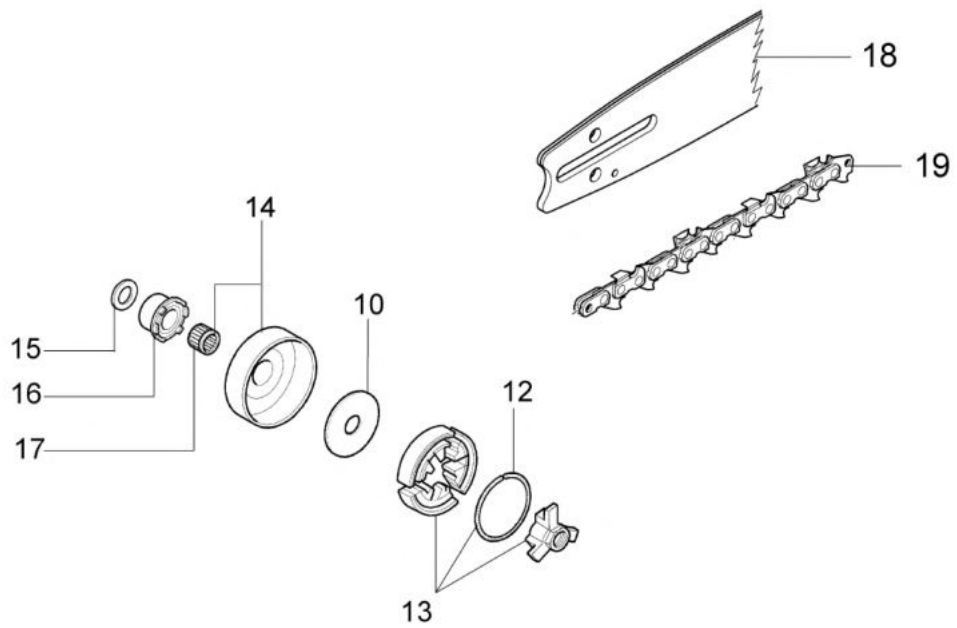

Carburetor WT-780D

изображение Engine

Ref.Nu	Qty	Part number	Description	Validity from	Validity till	Notes	Bulletin
1	1	50170010R	Manifold				
2	1	094600103	Band				
3	1	3055101	Spark plug				
4	1	50170031R	Gasket				
5	1	50170027R	Muffler				
6	3	3860117R	Screw				
7	2	4196166R	Piston ring				BT4-152-05/12
8	1	50110047R	Piston pin				BT4-152-05/12
9	2	004900061R	Ring				BT4-152-05/12
10	1	50110066A	Piston assy	SN 0851075308			BT4-152-05/12
11	1	50182005A	Complete cylinder	SN 0851075308			BT4-152-05/12
12	2	50110043AR	Spacer				
13	1	50110044R	Bearing				
14	1	50272004R	Seal ring				
15	1	094000006R	Bearing				
16	1	3050024AR	Seal ring				
17	1	50050016CR	Cover				
18	4	3801051R	Screw				
19	1	50110045R	Crankshaft				

изображение Clutch and brake

Ref.Nu	Qty	Part number	Description	Validity from	Validity till	Notes	Bulletin
1	1	50170128R	Chain cover assy		SN 0855382895		BT4-158-04/16
2	1	50170040R	Guard				
3	1	095000219AR	Spring				
4	1	50010088AR	Spring				
5	2	3960070AR	Screw				
6	1	50050125R	Plate				
7	1	50050039R	Brake band				
8	1	097000146	Lever				
9	1	50050064R	Pin				
10	1	004000352R	Washer				
11	2	50010148R	Nut				
12	1	094500029AR	Spring				
13	1	094000129AR	Clutch				
14	1	50050136A	Chain sprocket 3/8				
15	1	004400285	Washer				
16	1	50050025R	Worm gear 3/8				
17	1	50030372	Roller cage				
18	1	50030190R	Bar 14" - 35 cm				
18	1	50052012R	Bar 16" - 41 cm				
19	1	30629015A	Chain .3/8" x .050" (1,3mm)				
19	1	30629016A	Chain .3/8" x .050" (1,3mm)				
19	1	30629018A	Chain .3/8" x .050" (1,3mm)				
20	1	50162017A	Chain tensioner kit	SN 0855382896			BT4-158-04/16
21	1	50170044R	Cover	SN 0855382896			BT4-158-04/16
22	1	50170039R	Chain cover assy	SN 0855382896			BT4-158-04/16