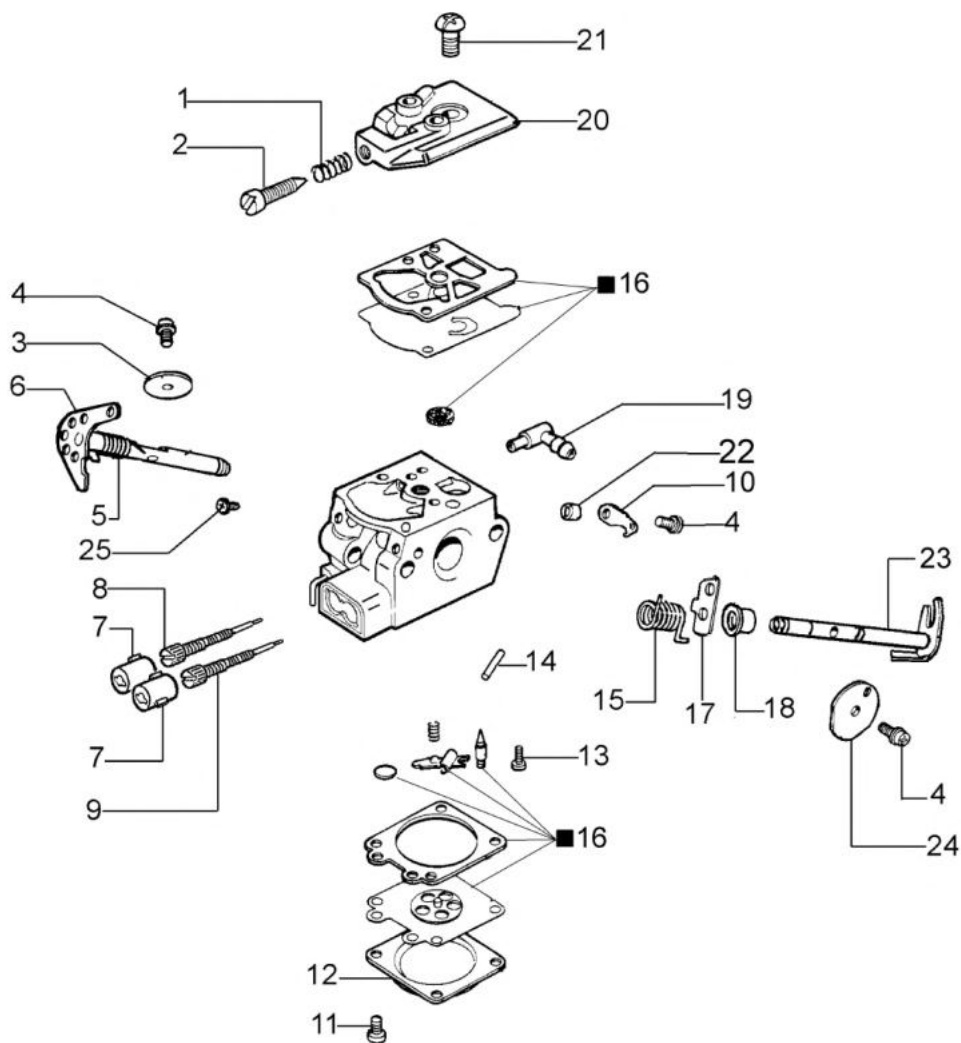

изображение Clutch and brake

Ref.Nu	Qty	Part number	Description	Validity from	Validity till	Notes	Bulletin
1	1	50170128R	Chain cover assy		SN 0855382895		BT4-158-04/16
2	1	50170040R	Guard				
3	1	095000219AR	Spring				
4	1	50010088AR	Spring				
5	2	3960070AR	Screw				
6	1	50050125R	Plate				
7	1	50050039R	Brake band				
8	1	097000146	Lever				
9	1	50050064R	Pin				
10	1	004000352R	Washer				
11	2	50010148R	Nut				
12	1	094500029AR	Spring				
13	1	094000129AR	Clutch				
14	1	50050136A	Chain sprocket 3/8				
15	1	004400285	Washer				
16	1	50050025R	Worm gear 3/8				
17	1	50030372	Roller cage				
18	1	50030190R	Bar 14" - 35 cm				
18	1	50052012R	Bar 16" - 41 cm				
19	1	30629015A	Chain .3/8" x .050" (1,3mm)				
19	1	30629016A	Chain .3/8" x .050" (1,3mm)				
19	1	30629018A	Chain .3/8" x .050" (1,3mm)				
20	1	50162017A	Chain tensioner kit	SN 0855382896			BT4-158-04/16
21	1	50170044R	Cover	SN 0855382896			BT4-158-04/16
22	1	50170039R	Chain cover assy	SN 0855382896			BT4-158-04/16