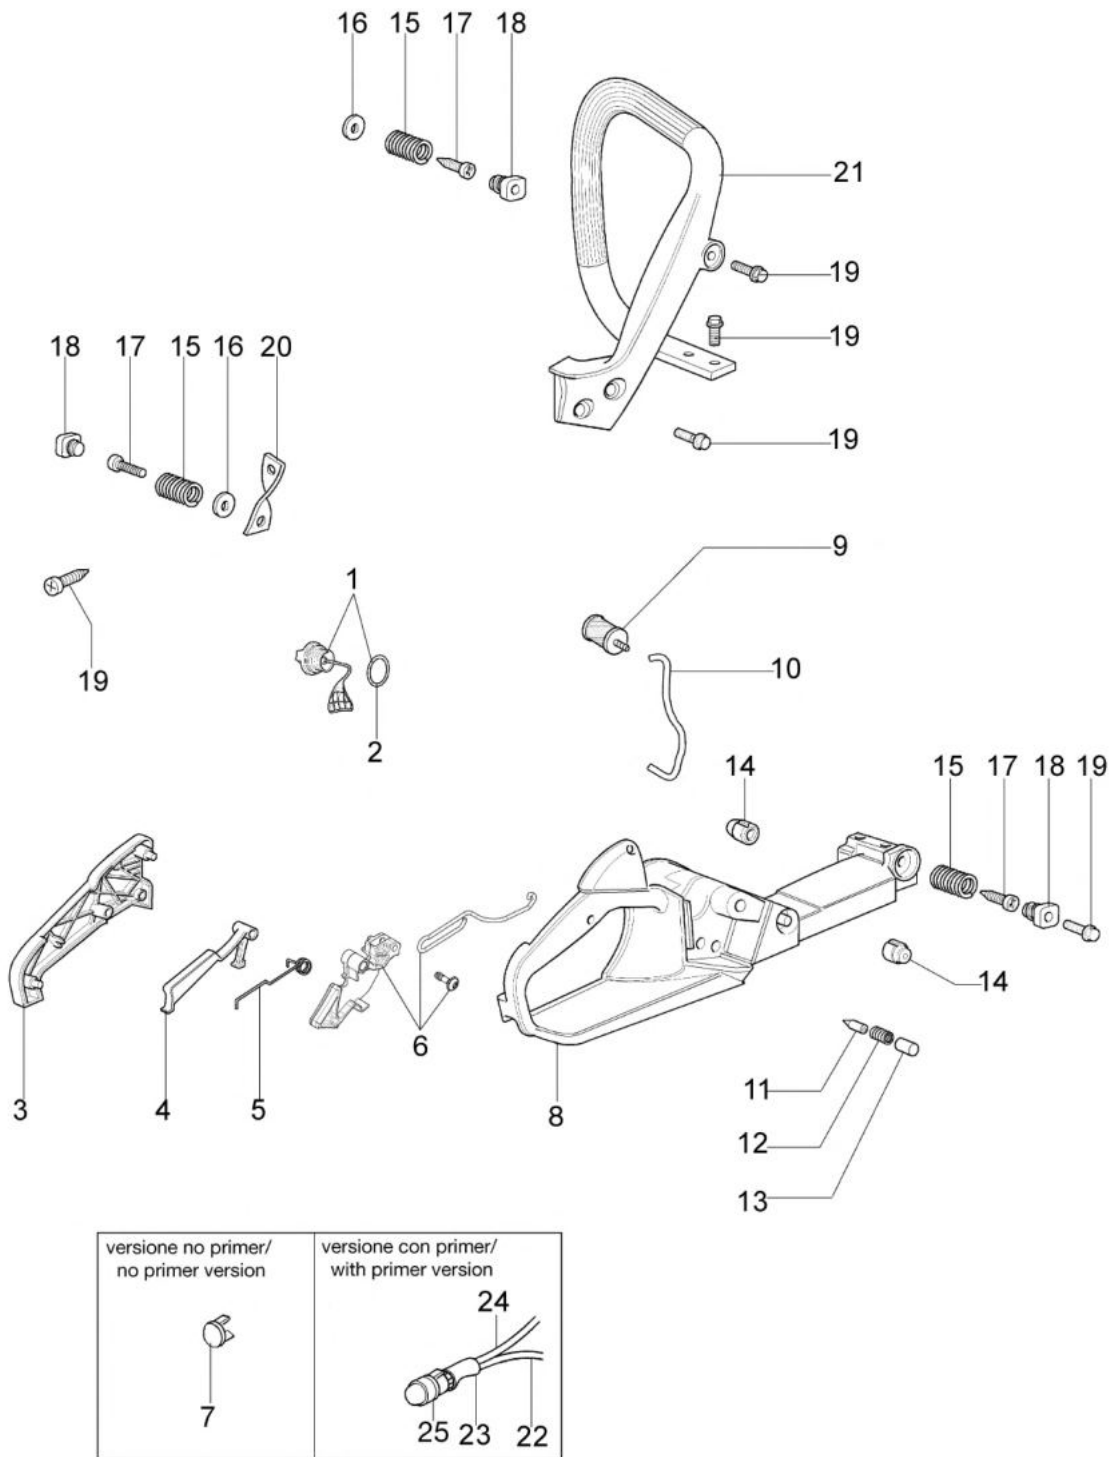

изображение Tank and handle

Ref.Nu	Qty	Part number	Description	Validity from	Validity till	Notes	Bulletin
1	1	50052005R	Tank cap				
2	1	3049025	O-ring				
3	1	50170024R	Cover				
4	1	50050046AR	Lever				
5	1	097000028R	Spring				
6	1	50170248A	Throttle kit				BT4-143-06/10
7	1	50050072	Cap		SN 0855382895	Per versione senza primer; For version without primer	BT4-158-04/16
8	1	50172007AR	Tank				
9	1	094600450R	Fuel filter				
10	1	3073015AR	Tube				
11	1	094500577AR	Breather valve				
12	1	094500575R	Spring				
13	1	50050071R	Breather valve				
14	3	50010061R	AV-mount				
15	3	50050047AR	Spring				BT4-140-10/09
16	7	3918010R	Washer				
17	3	3960115R	Screw				
18	3	50170034R	Support				
19	7	3960099R	Screw				
20	1	50050123BR	Strap				
21	1	50170026R	Handle				
22	1	50240255R	Tube	SN 0855382896		Per versione con primer;	BT4-158-04/16
23	1	50170121R	Sheath	SN 0855382896		Per versione con primer; For primer version	BT4-158-04/16
24	1	50170321R	Tube	SN 0855382896		Per versione con primer;	BT4-158-04/16
25	1	2318817R	Air purge	SN 0855382896		Per versione con primer; For primer version	BT4-158-04/16