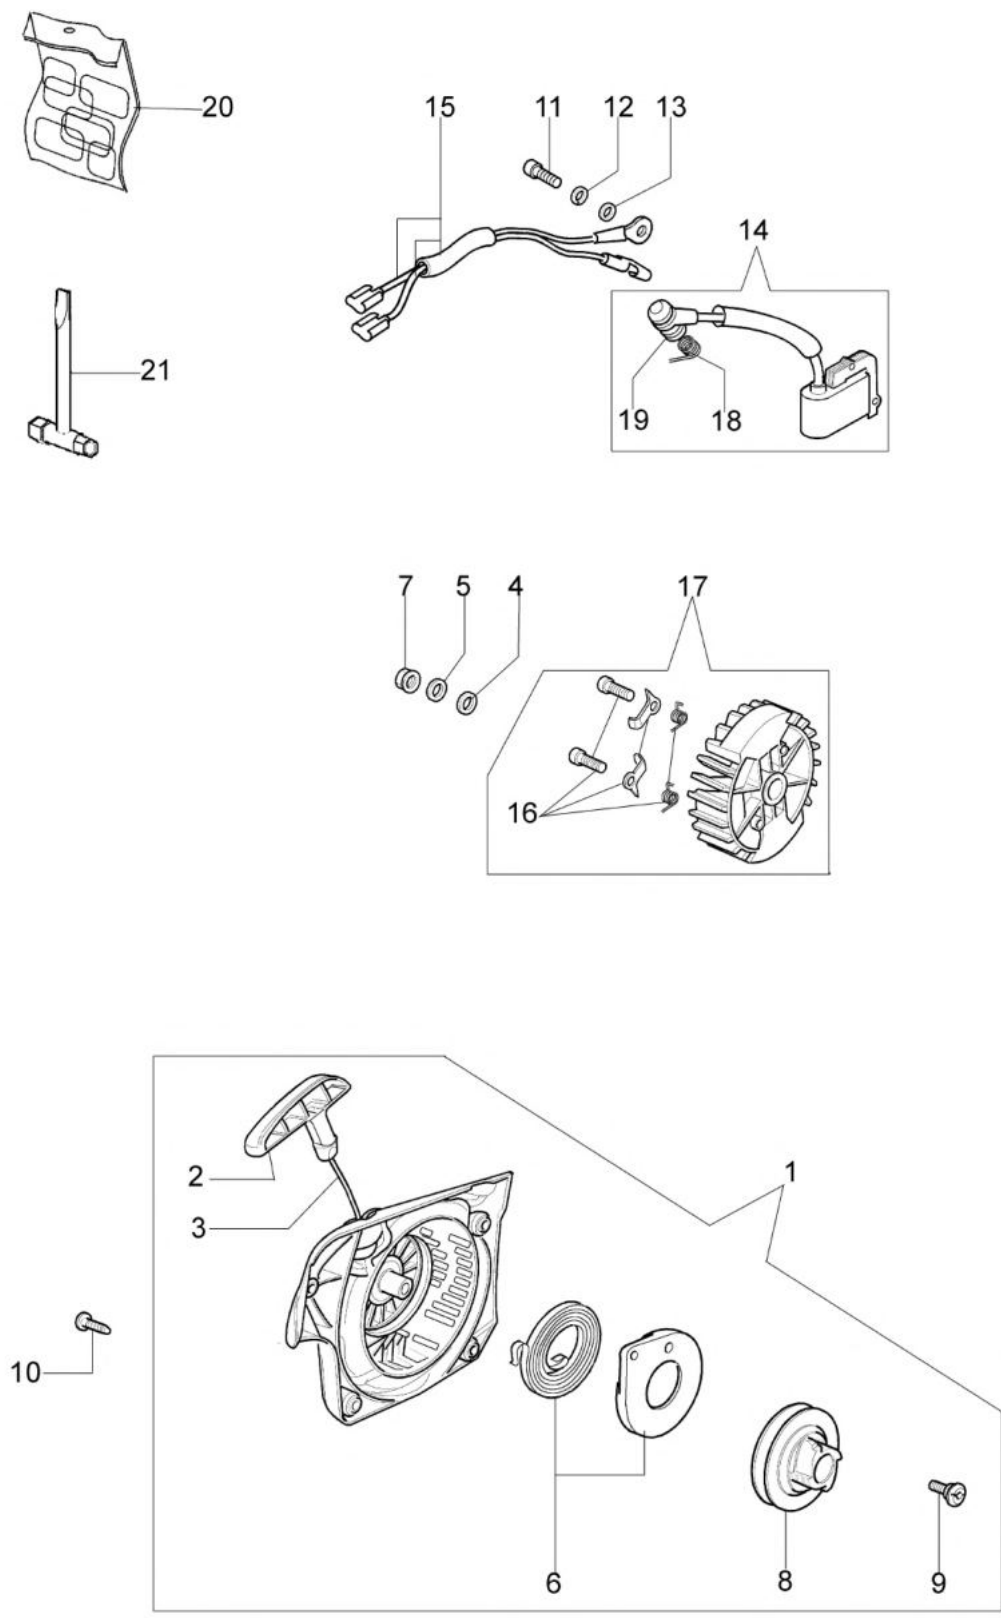

изображение Engine

Ref.Nu	Qty	Part number	Description	Validity from	Validity till	Notes	Bulletin
1	1	50170010R	Manifold				
2	1	094600103	Band				
3	1	3055101	Spark plug				
4	1	50170031R	Gasket				
5	1	50170027R	Muffler				
6	3	3860117R	Screw				
7	2	074000405R	Piston ring				
8	1	50110047R	Piston pin				
9	2	004900061R	Ring				
10	1	50120034A	Piston assy Ø40				
11	1	50172021	Complete cylinder				
12	2	50110043AR	Spacer				
13	1	50110044R	Bearing				
14	1	50272004R	Seal ring				
15	1	094000006R	Bearing				
16	1	3050024AR	Seal ring				
17	1	50050016CR	Cover				
18	4	3801051R	Screw				
19	1	50110045R	Crankshaft				

изображение Tank and handle

Ref.Nu	Qty	Part number	Description	Validity from	Validity till	Notes	Bulletin
1	1	50052005R	Tank cap				
2	1	3049025	O-ring				
3	1	50170024R	Cover				
4	1	50050046AR	Lever				
5	1	097000028R	Spring				
6	1	50170248A	Throttle kit				BT4-143-06/10
7	1	2318817R	Air purge				
8	1	50050123BR	Strap				
9	1	094600450R	Fuel filter				
10	1	3073015AR	Tube				
11	1	094500577AR	Breather valve				
12	1	094500575R	Spring				
13	1	50050071R	Breather valve				
14	3	50010061R	AV-mount				
15	3	50050047AR	Spring				BT4-140-10/09
16	1	3918010R	Washer				
17	3	3960115R	Screw				
18	3	50170034R	Support				
19	7	3960099R	Screw				
20	1	50172007AR	Tank				
21	1	50170026R	Handle				
22	1	50240255R	Tube				
23	1	50170121R	Sheath				
24	1	50170321R	Tube				