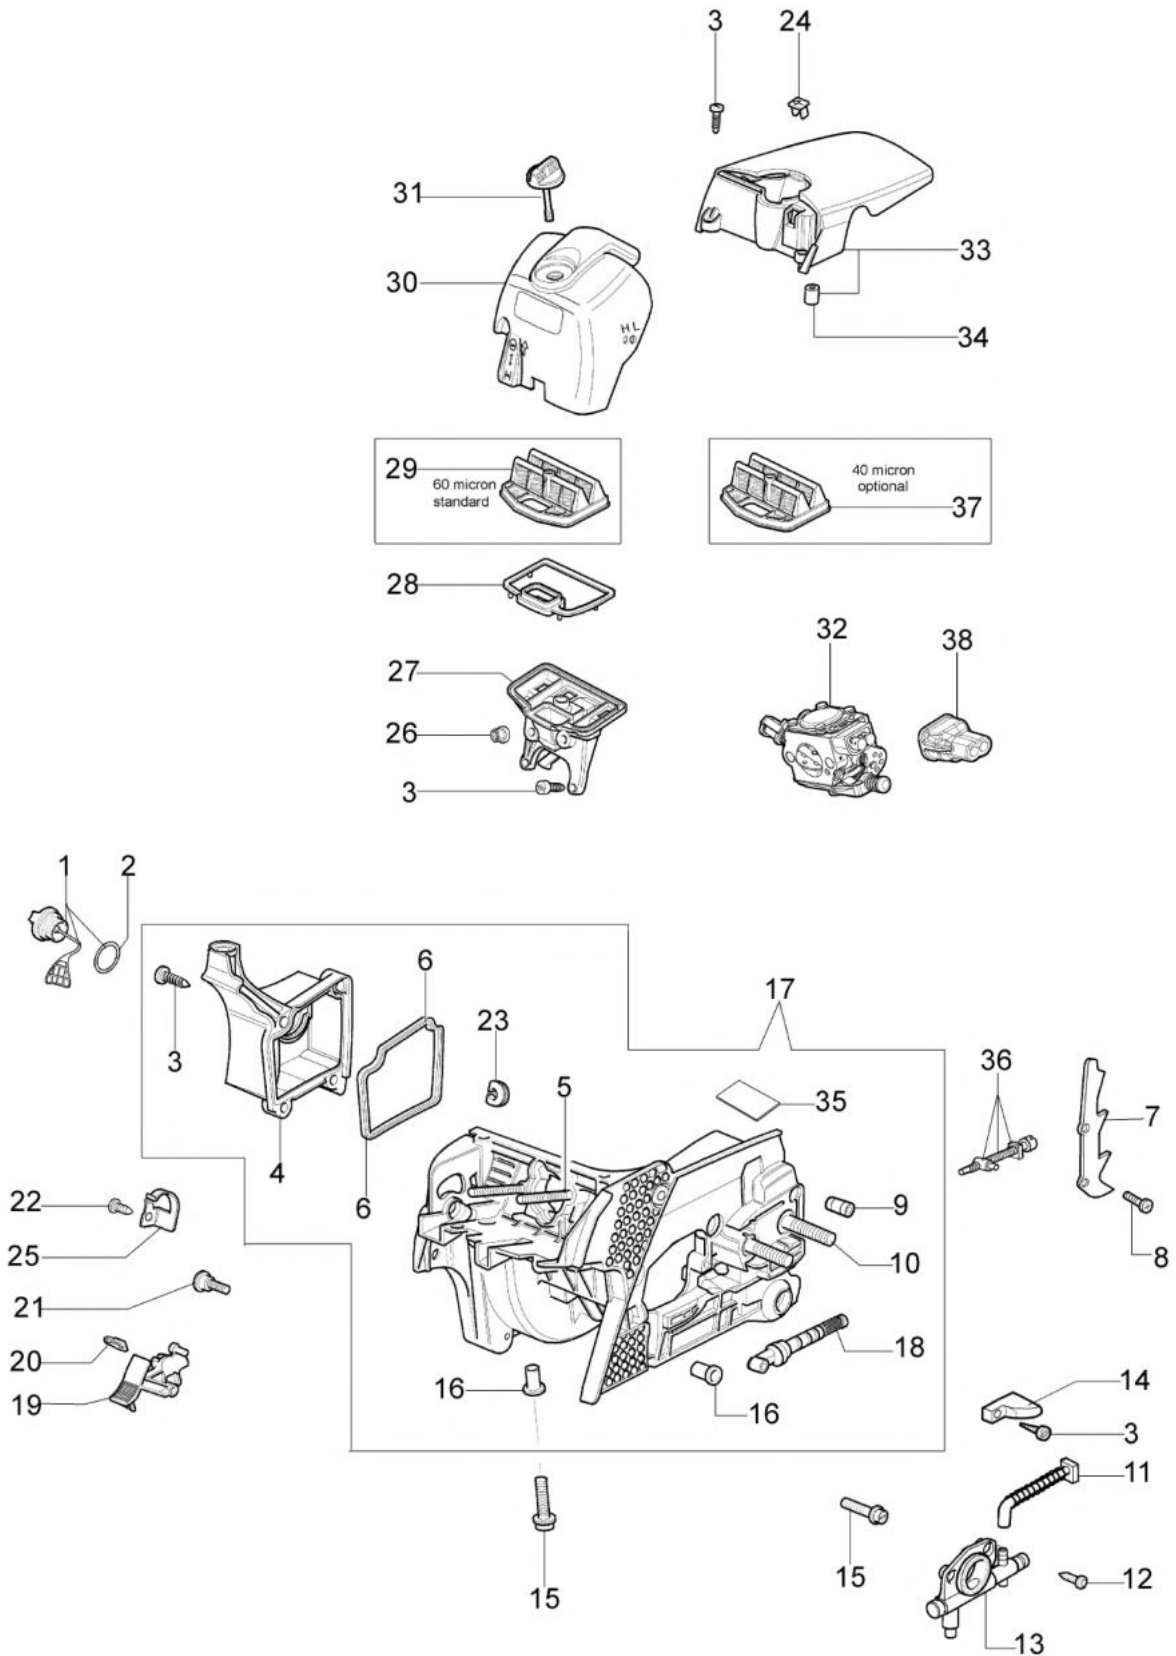

изображение Crankcase and air filter

Ref.Nu	Qty	Part number	Description	Validity from	Validity till	Notes	Bulletin
1	1	50052005R	Tank cap				
2	1	3049025	O-ring				
3	11	3960115R	Screw				
4	1	50170009R	Cover				
5	5	50070067A	Tie rod				
6	1	50170004R	Gasket				
7	1	50170042R	Spike				
8	1	3960099R	Screw				
9	1	097000229R	Breather valve				
10	2	50050052R	Stud				
11	1	50050049R	Tube				
12	3	3960074R	Screw				
13	1	50180007BR	Oil pump				
14	1	094600369R	Guard				
15	5	3860099R	Screw				
16	5	50050067R	Spacer				
17	1	50172008R	Crankcase				
18	1	50170149R	Oil filter				
19	1	50170060AR	Lever				
20	1	50170062R	Plate				
21	1	50160024	Screw				
22	1	3960070AR	Screw				
23	1	005000347AR	Grommet				
24	1	50170032R	Deflector (summer/winter)				
25	1	50170061R	Spring				
26	2	3914003R	Nut				
27	1	50170132R	Support				
28	1	50050056BR	Gasket				
29	1	50170036R	Air filter				BT1-021-05/08
30	1	50170037AR	Cover				
31	1	50110007R	Knob				
32	1	2318755ER	Carburetor WT-780G				
33	1	50172019R	Cover				
34	1	50070126R	Spacer				
35	1	50170033R	Guard				
36	1	50050133	Chain tensioner kit		SN 0865377648		BT4-159-04/16
37	1	50170231R	Air filter optional				BT1-021-05/08
38	1	50170150R	Screw guide