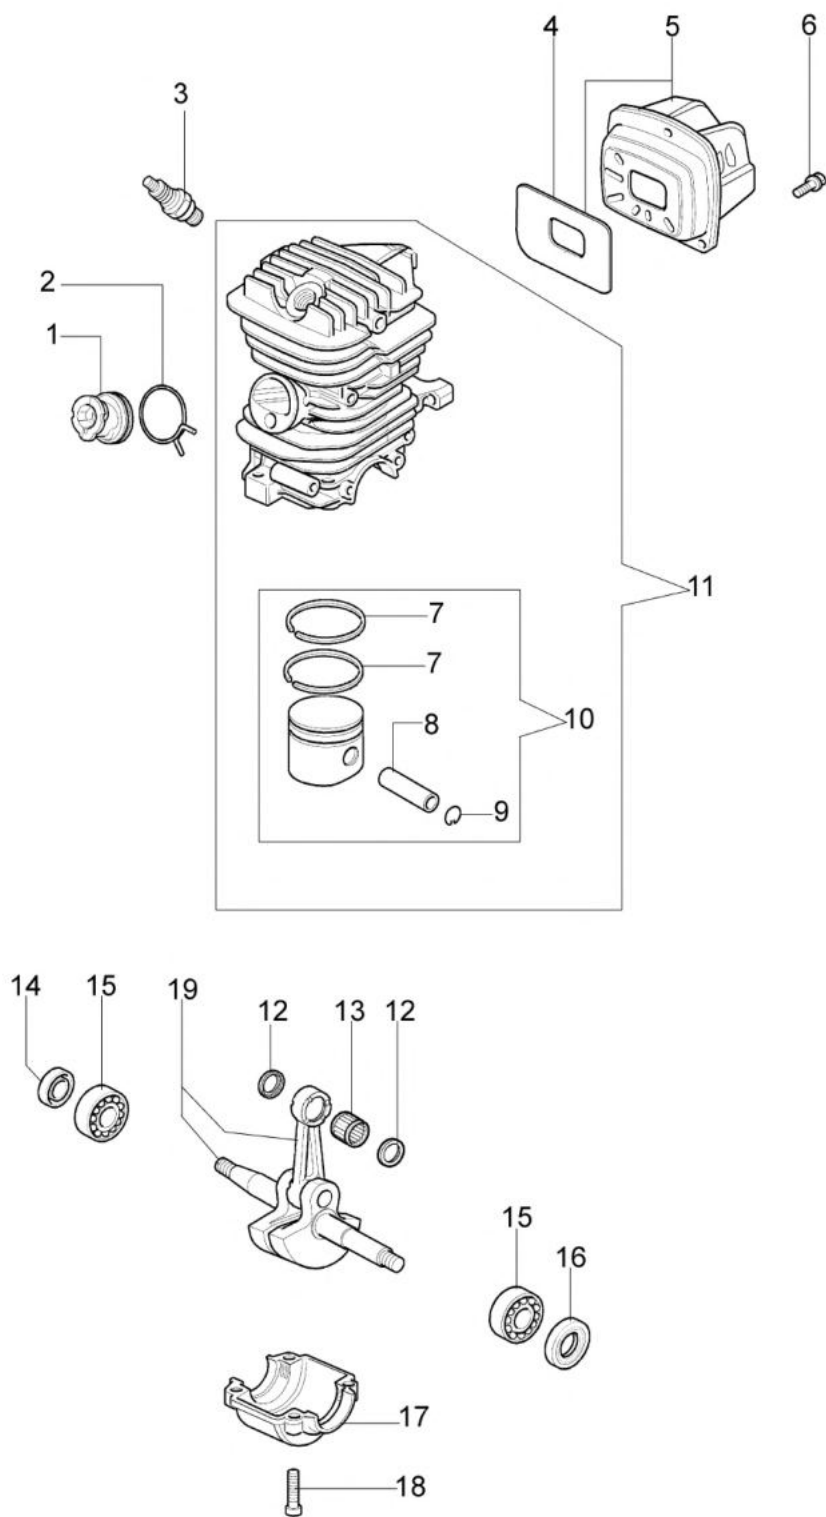

изображение Engine

Ref.Nu	Qty	Part number	Description	Validity from	Validity till	Notes	Bulletin
1	1	50170010R	Manifold				
2	1	094600103	Band				
3	1	3055101	Spark plug				
4	1	50170031R	Gasket				
5	1	50170027R	Muffler				
6	3	3860117R	Screw				
7	2	074000405R	Piston ring				
8	1	50110047R	Piston pin				
9	2	004900061R	Ring				
10	1	50120034A	Piston assy Ø40				
11	1	50172021	Complete cylinder				
12	2	50110043AR	Spacer				
13	1	50110044R	Bearing				
14	1	50272004R	Seal ring				
15	1	094000006R	Bearing				
16	1	3050024AR	Seal ring				
17	1	50050016CR	Cover				
18	4	3801051R	Screw				
19	1	50110045R	Crankshaft				

изображение Tank and handle

Ref.Nu	Qty	Part number	Description	Validity from	Validity till	Notes	Bulletin
1	1	50052005R	Tank cap				
2	1	3049025	O-ring				
3	1	50170024R	Cover				
4	1	50050046AR	Lever				
5	1	097000028R	Spring				
6	1	50170248A	Throttle kit				BT4-143-06/10
7	1	2318817R	Air purge				
8	1	50050123BR	Strap				
9	1	094600450R	Fuel filter				
10	1	3073015AR	Tube				
11	1	094500577AR	Breather valve				
12	1	094500575R	Spring				
13	1	50050071R	Breather valve				
14	3	50010061R	AV-mount				
15	3	50050047AR	Spring				BT4-140-10/09
16	1	3918010R	Washer				
17	3	3960115R	Screw				
18	3	50170034R	Support				
19	7	3960099R	Screw				
20	1	50172007AR	Tank				
21	1	50170026R	Handle				
22	1	50240255R	Tube				
23	1	50170121R	Sheath				
24	1	50170321R	Tube				