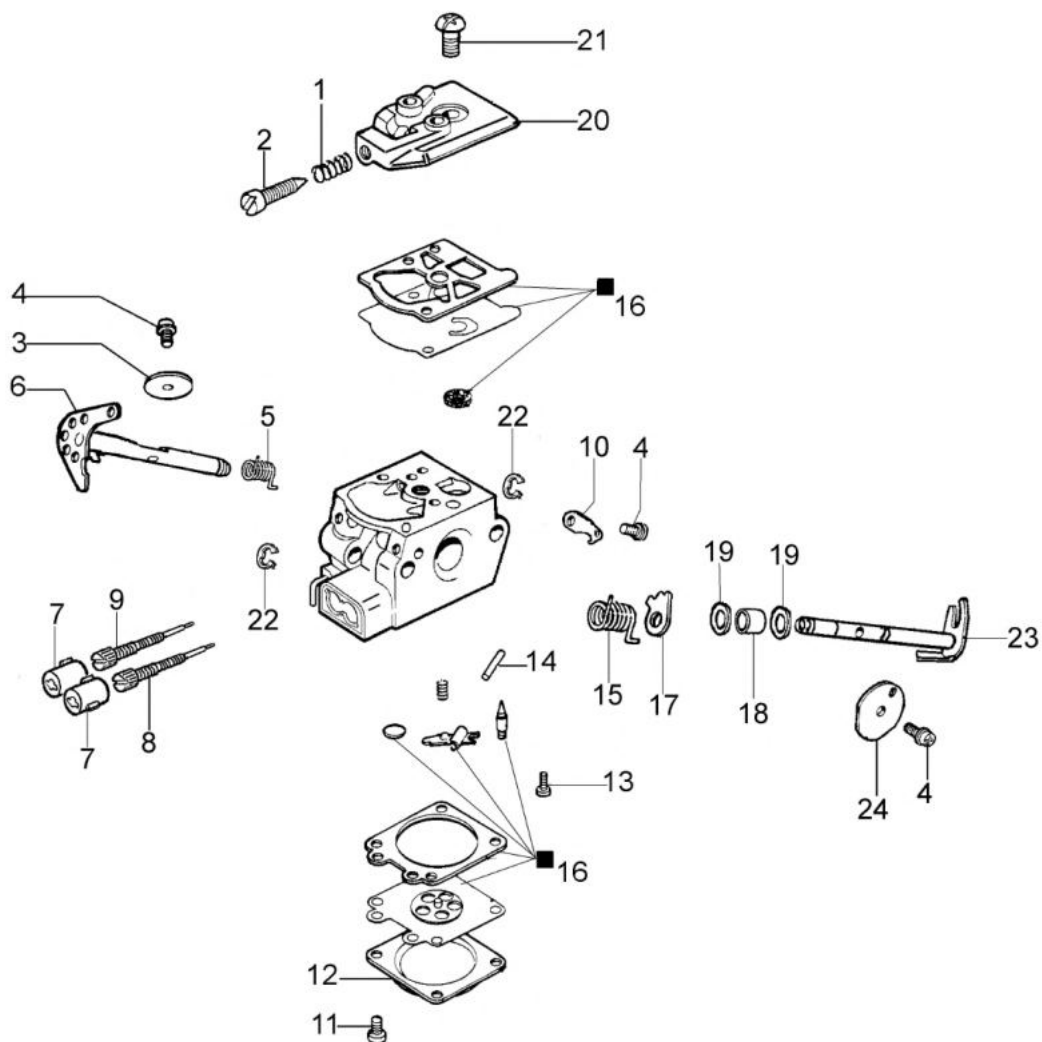

16 ■ KIT RIPARAZIONE
REPAIR KIT

изображение Carburetor WT-780D

Ref.Nu	Qty	Part number	Description	Validity from	Validity till	Notes	Bulletin
1	1	094600148	Spring				
2	1	074000240	Adjust. screw				
3	1	095000141	Shutter				
4	3	50010141	Screw				
5	1	094600208	Spring				
6	1	2318753	Shaft				
7	2	2318867R	Caps-lock				
8	1	2318837	Screw H				
9	1	2318893	Screw L				
10	1	2318743	Throttle lever				
11	4	035000162	Screw				
12	1	2318191	Cover				
13	1	003300202	Screw				
14	1	003300201	Spindle				
15	1	50050115	Spring				
16	1	2318671	Repair kit				
17	1	2318742	Lever				
18	1	2318751	Bushing				
19	2	50010265	Washer				
20	1	50050107	Cover				
21	1	003300197	Screw				
22	2	095000164	Ring				
23	1	2318764	Shaft				
24	1	094600140	Shutter