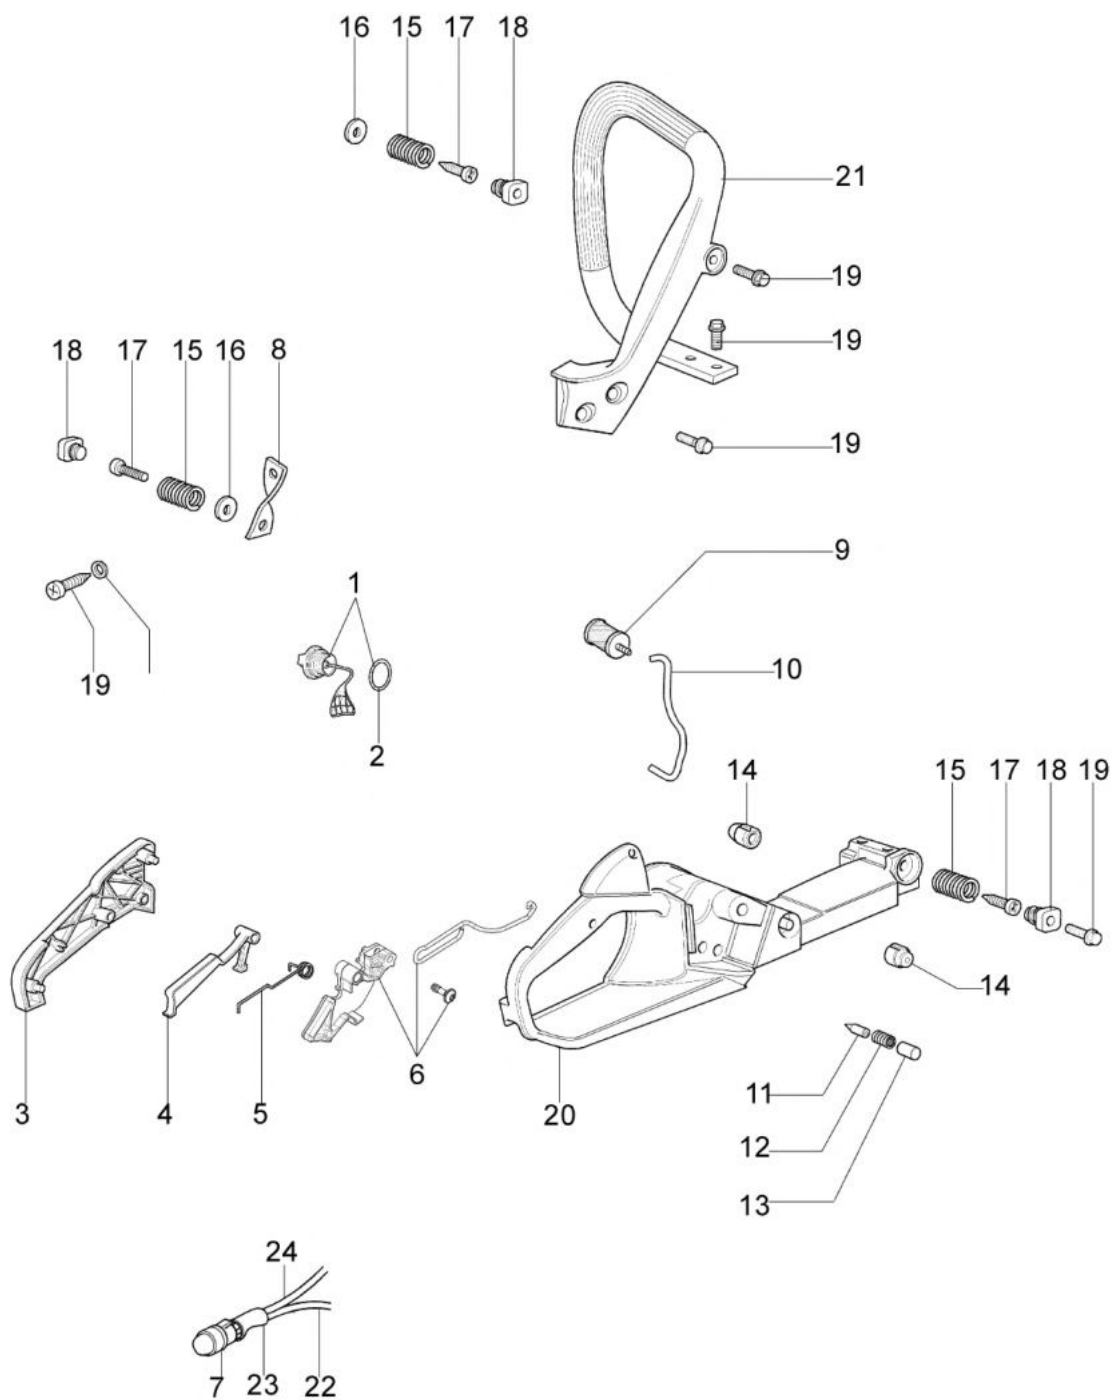

изображение Tank and handle

Ref.Nu	Qty	Part number	Description	Validity from	Validity till	Notes	Bulletin
1	1	50052005R	Tank cap				
2	1	3049025	O-ring				
3	1	50170024R	Cover				
4	1	50050046AR	Lever				
5	1	097000028R	Spring				
6	1	50170248A	Throttle kit				BT4-143-06/10
7	1	2318817R	Air purge				
8	1	50050123BR	Strap				
9	1	094600450R	Fuel filter				
10	1	3073015AR	Tube				
11	1	094500577AR	Breather valve				
12	1	094500575R	Spring				
13	1	50050071R	Breather valve				
14	3	50010061R	AV-mount				
15	3	50050047AR	Spring				BT4-140-10/09
16	1	3918010R	Washer				
17	3	3960115R	Screw				
18	3	50170034R	Support				
19	7	3960099R	Screw				
20	1	50172007AR	Tank				
21	1	50170026R	Handle				
22	1	50240255R	Tube				
23	1	50170121R	Sheath				
24	1	50170321R	Tube